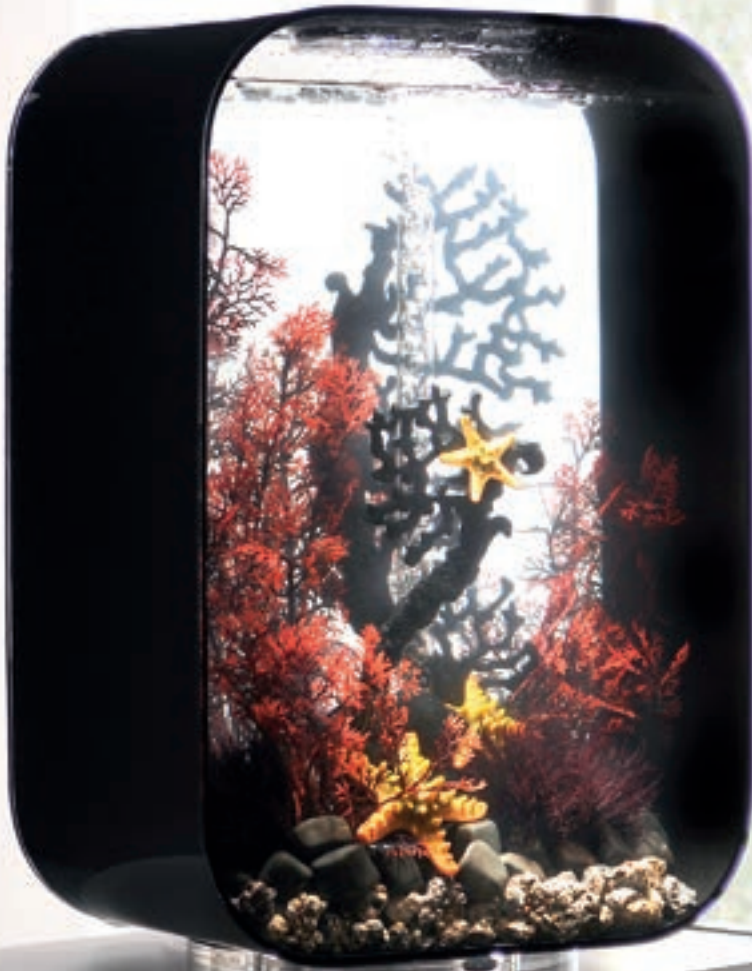

OASE GmbH UK

Southwell House
Abbey Farm Business Park · Horsham St Faith
Norwich · Norfolk · NR10 3JU

www.biorb.com

OASE Hotline 01603 710339

(At the standard rate from the UK landline network.)

Your OASE dealer:

biOrb is a registered European Union Trademark of the OASE Holding U. K. Limited

The products shown/offered are designed exclusively for the described purpose. If the products we have cited are used inappropriately, we assume no liability whatsoever for defects or damage that occurs due to this circumstance. Text and image descriptions do not constitute any assurances of characteristics. Minor deviations in our products do not constitute a defect. With publication of this catalogue all other catalogues are no longer valid. Use of our image data is only permitted after obtaining prior written approval from OASE. Stockist PU = minimum sales unit for the stockiest. Our general terms and conditions, which you can view and download at www.oase-livingwater.com, apply for all of our deliveries!