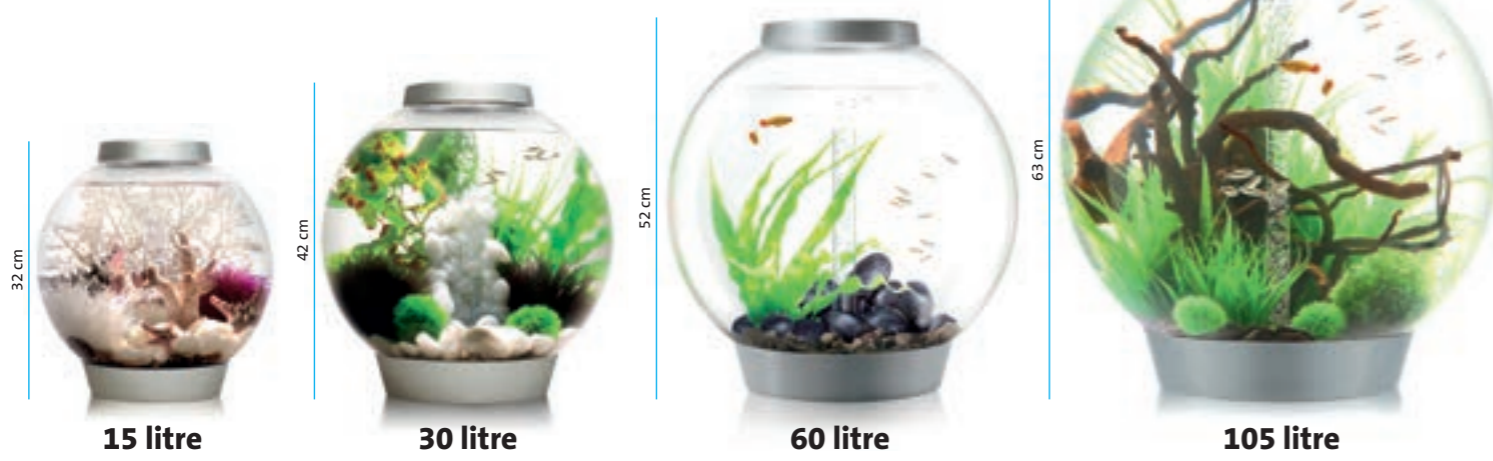

biOrb CLASSIC

OASE Item number INT	GB	biOrb Item number INT	GB	Description	Diameter (cm)	Height (cm)	Colour	Volume (l)
45616	45613	G3000-C-BLK-EU	G3000-C-BLK-UK	biOrb CLASSIC 15 LED black	30	32	Black	15
45621	45618	G3000-C-SIL-EU	G3000-C-SIL-UK	biOrb CLASSIC 15 LED silver	30	32	Silver	15
45626	45623	G3000-C-WHT-EU	G3000-C-WHT-UK	biOrb CLASSIC 15 LED white	30	32	White	15
45639	45636	G3020-C-BLK-EU	G3020-C-BLK-UK	biOrb CLASSIC 15 MCR black	30	32	Black	15
45649	45646	G3020-C-SIL-EU	G3020-C-SIL-UK	biOrb CLASSIC 15 MCR silver	30	32	Silver	15
45644	45641	G3020-C-WHT-EU	G3020-C-WHT-UK	biOrb CLASSIC 15 MCR white	30	32	White	15
45664	45661	G4100-C-BLK-EU	G4100-C-BLK-UK	biOrb CLASSIC 30 LED black	40	42	Black	30

OASE Item number INT	GB	biOrb Item number INT	GB	Description	Diameter (cm)	Height (cm)	Colour	Volume (l)
45669	45666	G4100-C-SIL-EU	G4100-C-SIL-UK	biOrb CLASSIC 30 LED silver	40	42	Silver	30
45674	45671	G4100-C-WHT-EU	G4100-C-WHT-UK	biOrb CLASSIC 30 LED white	40	42	White	30
45678	45676	G4100-T-BLK-EU	G4100-T-BLK-UK	biOrb CLASSIC 30 LED Tropical black	40	42	Black	30
45681	45679	G4100-T-SIL-EU	G4100-T-SIL-UK	biOrb CLASSIC 30 LED Tropical silver	40	42	Silver	30
45684	45682	G4100-T-WHT-EU	G4100-T-WHT-UK	biOrb CLASSIC 30 LED Tropical white	40	42	White	30
45688	45685	G4020-C-BLK-EU	G4020-C-BLK-UK	biOrb CLASSIC 30 MCR black	40	42	Black	30
45693	45690	G4020-C-SIL-EU	G4020-C-SIL-UK	biOrb CLASSIC 30 MCR silver	40	42	Silver	30
45698	45695	G4020-C-WHT-EU	G4020-C-WHT-UK	biOrb CLASSIC 30 MCR white	40	42	White	30
45723	45720	G5100-C-BLK-EU	G5100-C-BLK-UK	biOrb CLASSIC 60 LED black	50	52	Black	60
45728	45725	G5100-C-SIL-EU	G5100-C-SIL-UK	biOrb CLASSIC 60 LED silver	50	52	Silver	60
45733	45730	G5100-C-WHT-EU	G5100-C-WHT-UK	biOrb CLASSIC 60 LED white	50	52	White	60
45737	45735	G5100-T-BLK-EU	G5100-T-BLK-UK	biOrb CLASSIC 60 LED Tropical black	50	52	Black	60
45740	45738	G5100-T-SIL-EU	G5100-T-SIL-UK	biOrb CLASSIC 60 LED Tropical silver	50	52	Silver	60
45743	45741	G5100-T-WHT-EU	G5100-T-WHT-UK	biOrb CLASSIC 60 LED Tropical white	50	52	White	60
45752	45749	G5020-C-BLK-EU	G5020-C-BLK-UK	biOrb CLASSIC 60 MCR black	50	52	Black	60
45747	45744	G5020-C-SIL-EU	G5020-C-SIL-UK	biOrb CLASSIC 60 MCR silver	50	52	Silver	60
45757	45754	G5020-C-WHT-EU	G5020-C-WHT-UK	biOrb CLASSIC 60 MCR white	50	52	White	60
45780	45777	G6020-C-BLK-EU	G6020-C-BLK-UK	biOrb CLASSIC 105 MCR black	61	63	Black	105
45785	45782	G6020-C-SIL-EU	G6020-C-SIL-UK	biOrb CLASSIC 105 MCR silver	61	63	Silver	105