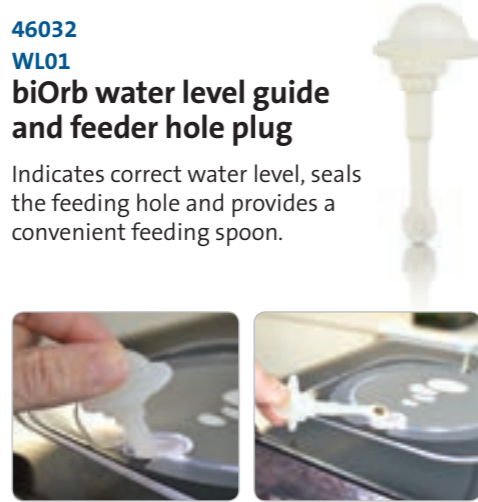

## 46029 S00015 biOrb air stone

Regulates bubble flow. Instructions included. Suitable for all biOrb models.

**46031  
BTC01  
biOrb  
bubble tube cleaner**

**46032  
WL01  
biOrb water level guide  
and feeder hole plug**

Indicates correct water level, seals the feeding hole and provides a convenient feeding spoon.

**46033  
CH102  
biOrb polish and  
cloth accessory**

Use to polish and protect your biOrb. Anti-static, repels dust and resists fingerprints.