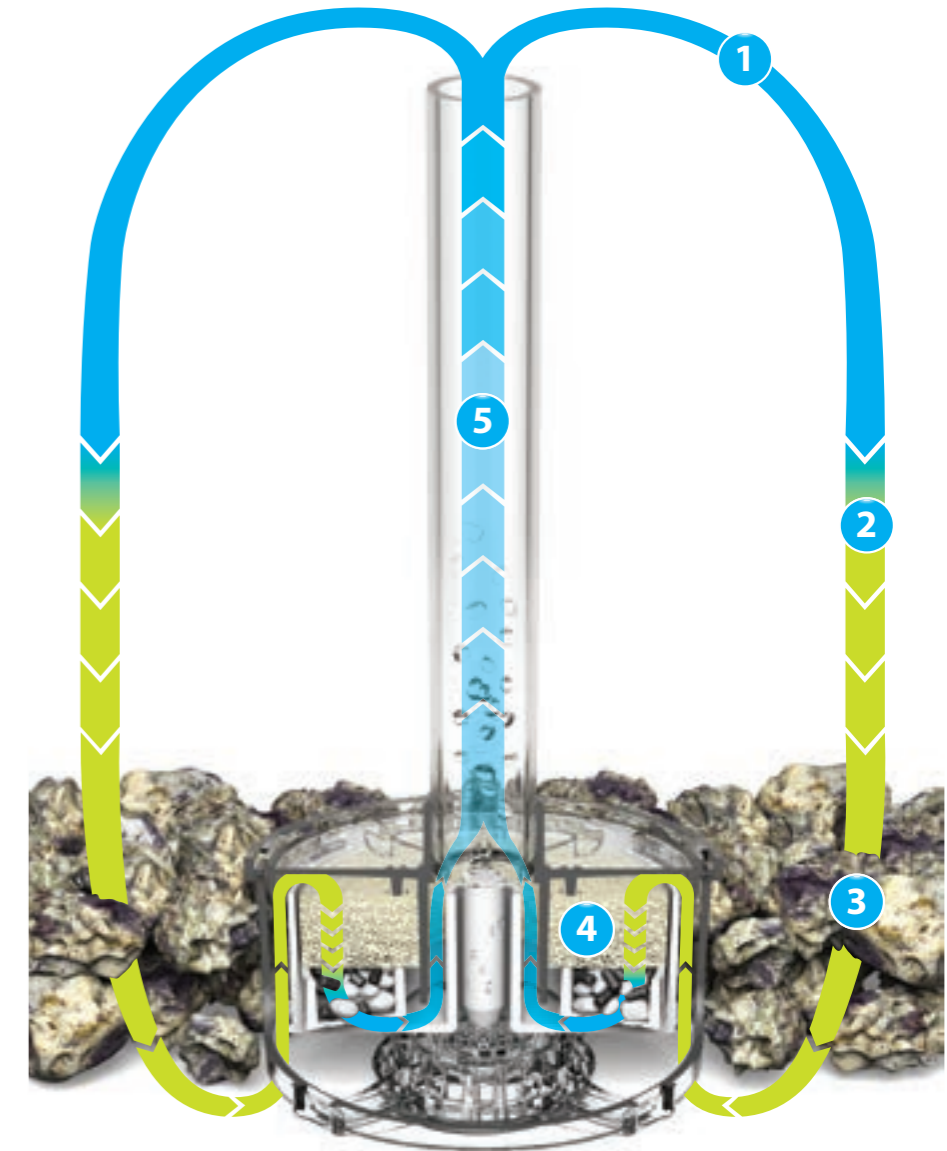

## Here's how a biOrb aquarium works

### The biOrb filtration cycle

All biOrbs have a filter at the bottom of the aquarium. It's where solid waste naturally settles. Put simply, the filter works where there is most to filter.

1. Air driven filtration system creates vigorous water flow and a constantly changing water surface. This maintains oxygen saturation.
2. The circular flow of water then collects any fish waste on its way down.
3. It draws the waste through the ceramic media where the natural biological filtration absorbs some toxins. The freshly oxygenated water also feeds the bacteria.
4. Any remaining waste is trapped in the sponge cartridge. The water then passes through resin particles and natural stabilisers to remove toxic substances and keep the pH levels constant.
5. The clean water is then oxygenated as it flows back up the bubble tube to repeat the cycle.