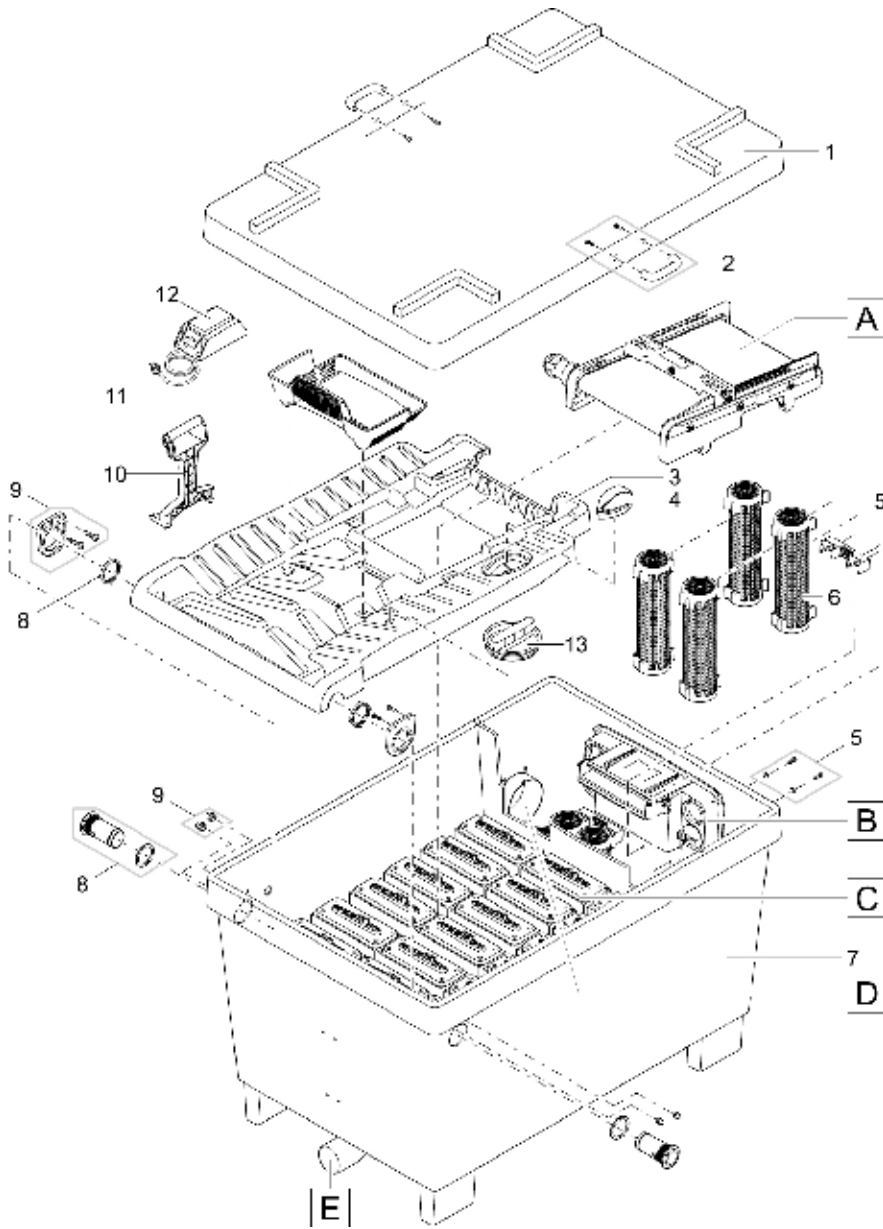

Item no.	Product
57696	BioTec ScreenMatic² 140000