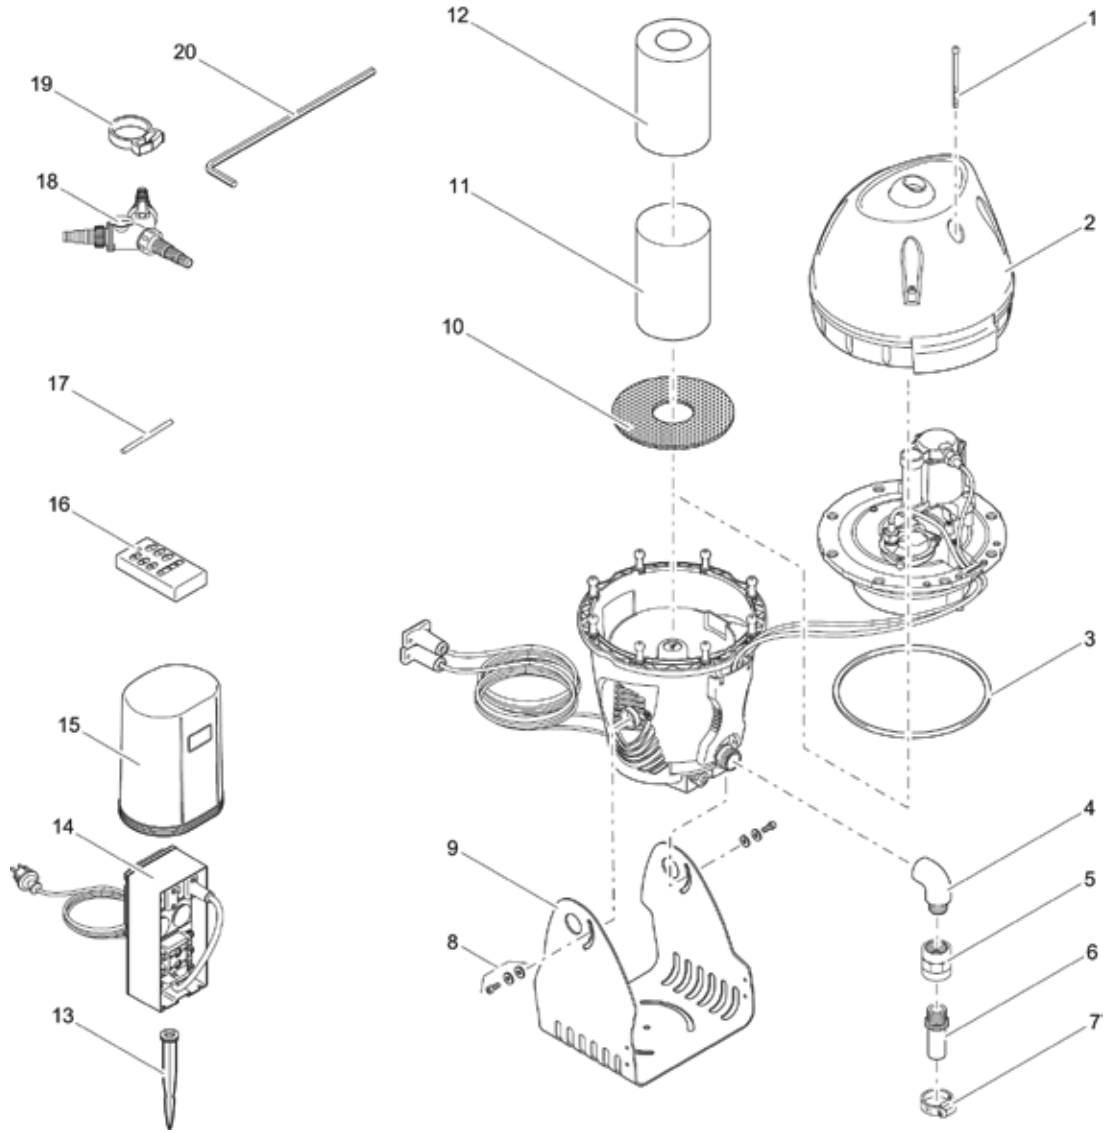

Item no.	Product
50052	JumpingJet Rainbow Star Set
50053	JumpingJet Rainbow Star Add-on Set
50094	GB JumpingJet Rainbow Star Set