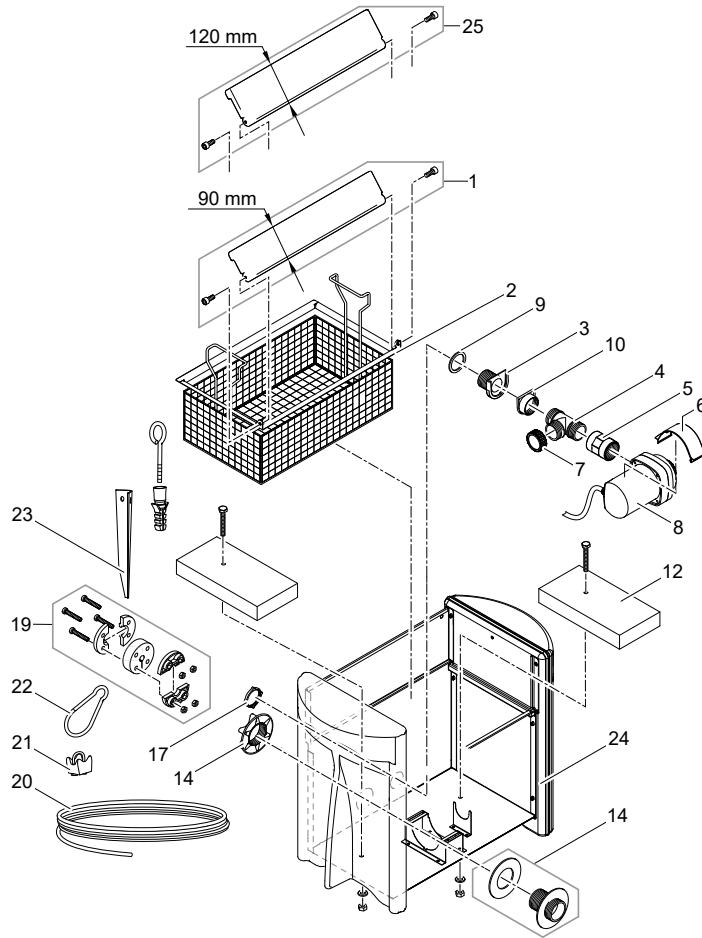

Item no.	Product
57480	Skimmer 250

Pos.	Item no. Product	Product	Item no. Spare part	Spare part	Number
1	57480	Skimmer 250 [INT]	22329	Spare float flap Skimmer 250	1
2	57480	Skimmer 250 [INT]	33752	Basket Skimmer 250	1
3	57480	Skimmer 250 [INT]	34201	Pressure piece Skimmer	1
4	57480	Skimmer 250 [INT]	34705	ASM gate valve	1
5	57480	Skimmer 250 [INT]	10060	Double bush IG 1 1/2"	1
6	57480	Skimmer 250 [INT]	34812	Clamp clip motor housing plastic	1
7	57480	Skimmer 250 [INT]	24554	Clothing cap 1 1/2" FiltoClear/Skimmer	1
8	57480	Skimmer 250 [INT]	85644	Spare ASM AquaMax 15000	1
9	57480	Skimmer 250 [INT]	19506	Flat gasket NBR 60 x 47 x 3 SH40	1
10	57480	Skimmer 250 [INT]	34200	Pump connection Skimmer	1
12	57480	Skimmer 250 [INT]	21490	Concrete slab 300 x 150 x 45 mm	1
13	57480	Skimmer 250 [INT]	29785	Float for Skimmer	2
14	57480	Skimmer 250 [INT]	27643	ASM grommet cpl.	1
17	57480	Skimmer 250 [INT]	33348	Nut G 1 1/2	1
19	57480	Skimmer 250 [INT]	57154	Tradux	1
20	57480	Skimmer 250 [INT]	30119	Wire robe stainless steel 3 mm x 20 m	1
21	57480	Skimmer 250 [INT]	30117	Stainless steel screw clamp 3 mm	1
22	57480	Skimmer 250 [INT]	16941	Stainless steel carabiner 60 x 6	1
23	57480	Skimmer 250 [INT]	30128	Fastener 450	2
25	57480	Skimmer 250 [INT]	90485	Spare float flap 120 mm Skimmer 250	1