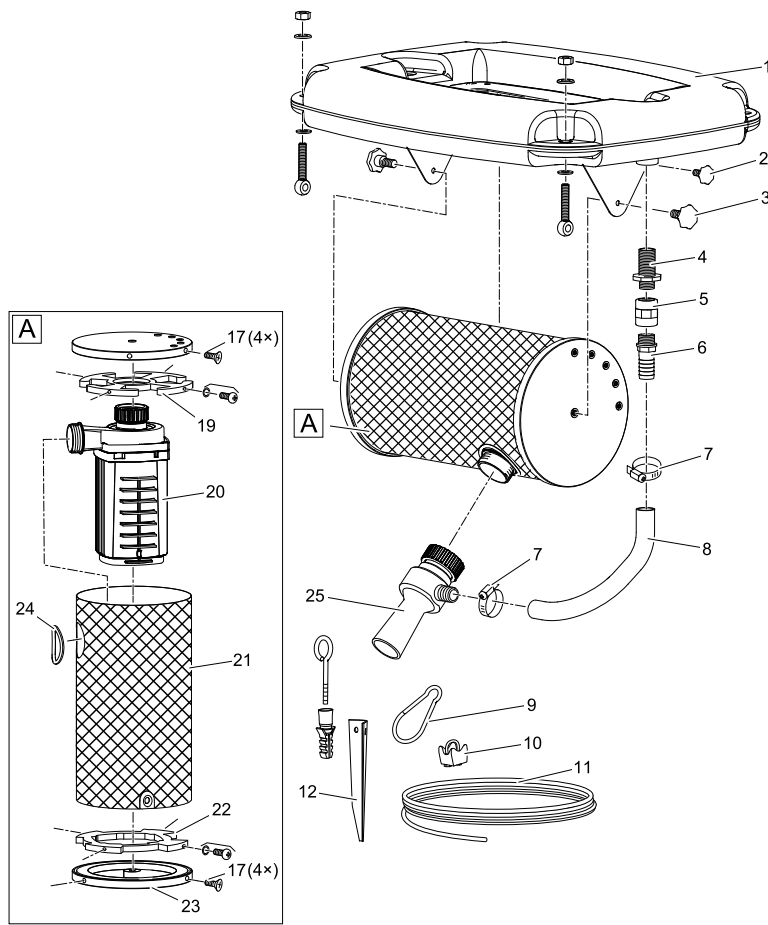

Item no.	Product
57479	AquaAir 250

Pos.	Item no. Product	Product	Item no. Spare part	Spare part	Number
1	57479	AquaAir 250 [INT]	29786	Float 18 l	1
2	57479	AquaAir 250 [INT]	30089	Handle srew M6 x 20	2
3	57479	AquaAir 250 [INT]	30088	Handle srew M8 x 20	1
4	57479	AquaAir 250 [INT]	30086	Bushing 3/4" incl. nut	1
5	57479	AquaAir 250 [INT]	30094	Double bush IG 3/4"	1
6	57479	AquaAir 250 [INT]	30090	Hose adapter 3/4"	1
7	57479	AquaAir 250 [INT]	11818	Hose clamp 20 - 32 mm	1
9	57479	AquaAir 250 [INT]	16941	Stainless steel carabiner 60 x 6	1
10	57479	AquaAir 250 [INT]	30117	Stainless steel screw clamp 3 mm	1
11	57479	AquaAir 250 [INT]	30119	Wire robe stainless steel 3 mm x 20 m	1
12	57479	AquaAir 250 [INT]	30128	Fastener 450	2
17	57479	AquaAir 250 [INT]	27589	Countersunk screw V2A DIN 7982 4.8 x 19	8
19	57479	AquaAir 250 [INT]	35895	Pump housing holder AquaAir 250	1
20	57479	AquaAir 250 [INT]	45062	ASM AquaMax Expert 30000 30 m no handle	1
21	57479	AquaAir 250 [INT]	35892	Drum perforated sheet machined	1
22	57479	AquaAir 250 [INT]	35894	Motor holder	1
23	57479	AquaAir 250 [INT]	29979	Outer lid	1
25	57479	AquaAir 250 [INT]	10189	ASM injector complete	1