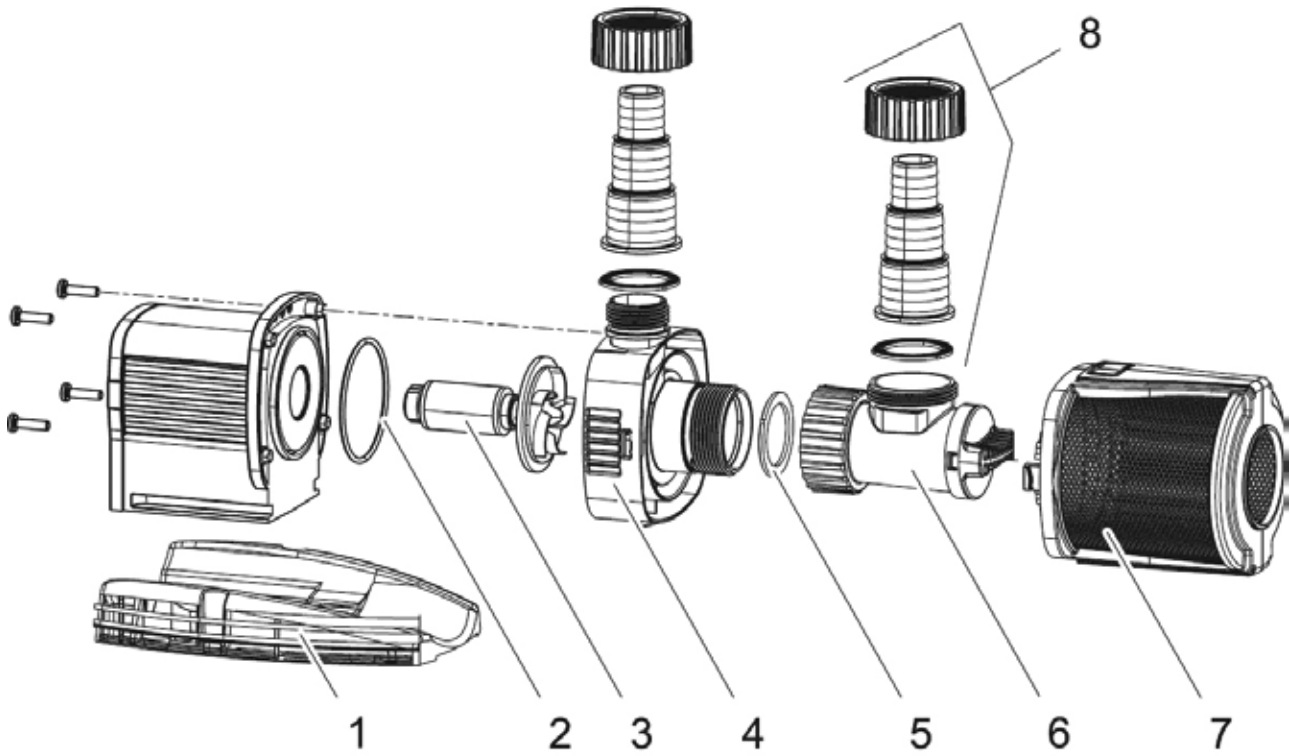

Item no.	Product
57390	Aquarius Universal Premium Eco 3000
57392	Aquarius Universal Premium Eco 4000

Pos.	Item no. Product	Product	Item no. Spare part	Spare part	Number
1	57390	Aquarius Universal Premium Eco 3000 [INT]	35752	ASM base Aquarius Universal Eco	1
	57392	Aquarius Universal Premium Eco 4000 [INT]			
2	57390	Aquarius Universal Premium Eco 3000 [INT]	25969	O-Ring NBR 60 x 2.5 SH70 A	1
	57392	Aquarius Universal Premium Eco 4000 [INT]			
3	57390	Aquarius Universal Premium Eco 3000 [INT]	35801	Impeller Aquarius Universal Eco 3000	1
	57392	Aquarius Universal Premium Eco 4000 [INT]			
4	57390	Aquarius Universal Premium Eco 3000 [INT]	35825	Spare pump housing Aquar. Universal Eco	1
	57392	Aquarius Universal Premium Eco 4000 [INT]			
5	57390	Aquarius Universal Premium Eco 3000 [INT]	19491	Flat gasket hose tail 1 1/2"	1
	57392	Aquarius Universal Premium Eco 4000 [INT]			
6	57390	Aquarius Universal Premium Eco 3000 [INT]	26405	Suction unit Aquarius Universal size 4	1
	57392	Aquarius Universal Premium Eco 4000 [INT]			
7	57390	Aquarius Universal Premium Eco 3000 [INT]	35826	Spare pre filter Aquarius Universal Eco	1
	57392	Aquarius Universal Premium Eco 4000 [INT]			
8	57390	Aquarius Universal Premium Eco 3000 [INT]	35179	Add. pack Aquarius Universal 1600-6000	1
	57392	Aquarius Universal Premium Eco 4000 [INT]