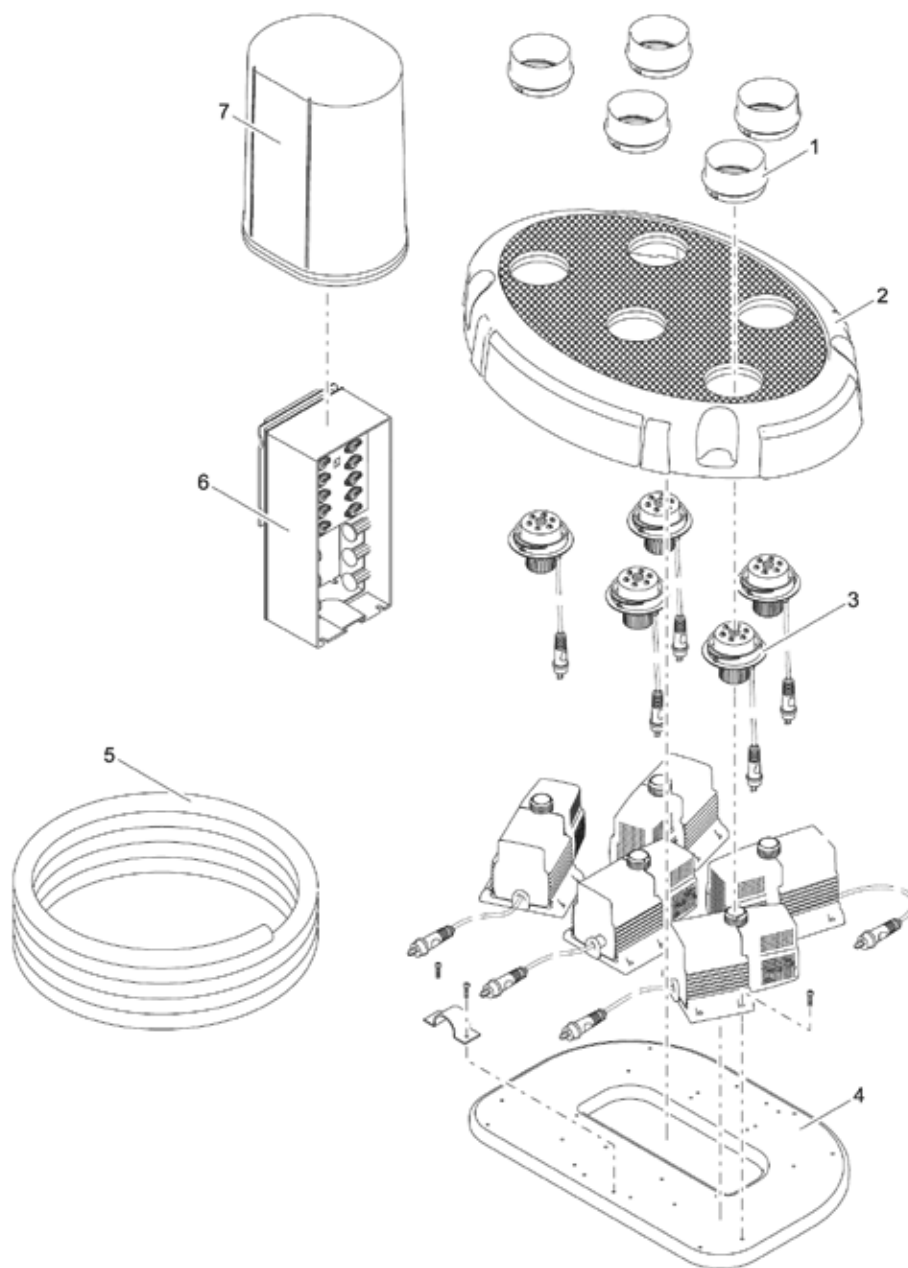

Item no.	Product
50187	Water Quintet
50257	GB Water Quintet