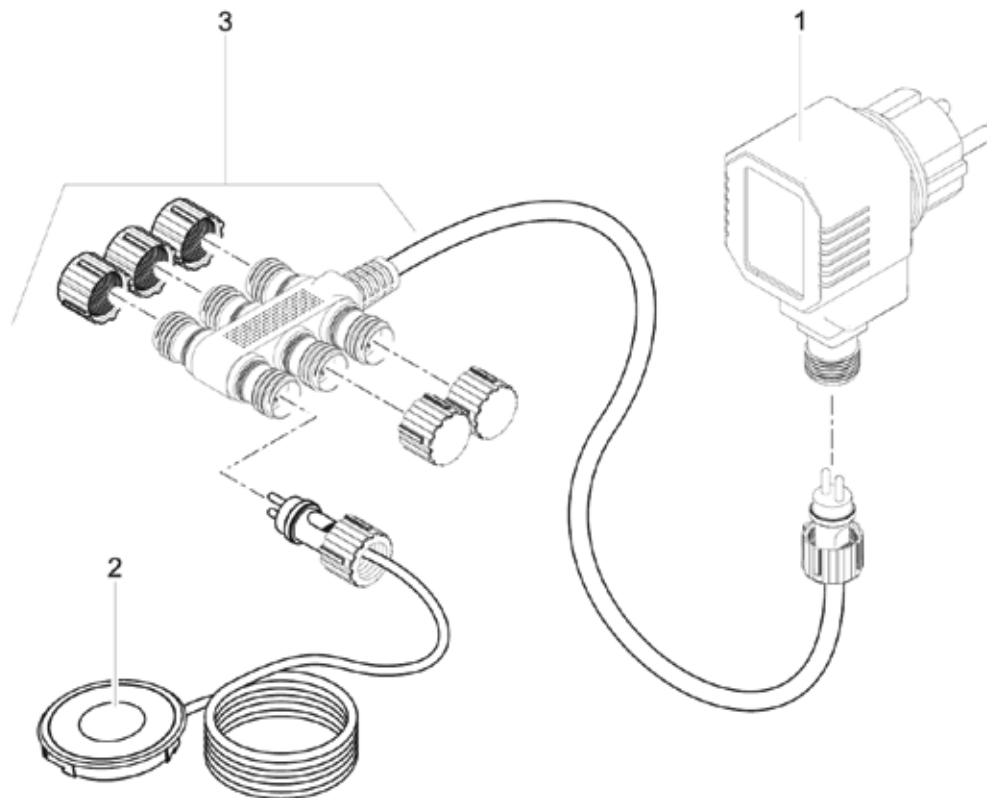

Item no.	Product
50729	LunAqua Terra LED Set 6
51043	LunAqua Terra LED Set 3

Pos.	Item no. Product	Product	Item no. Spare part	Spare part	Number
1	50729	LunAqua Terra LED Set 6 [INT]	11252	Transformer DE-02-12DW 35/9 R	1
	51043	LunAqua Terra LED Set 3 [INT]			
2	51043	LunAqua Terra LED Set 3 [INT]	51056	LunAqua Terra LED Solo	1
	50729	LunAqua Terra LED Set 6 [INT]			
3	51043	LunAqua Terra LED Set 3 [INT]	15933	Adapter male H05RN-F2x0.75/female 6x2.3	1
	50729	LunAqua Terra LED Set 6 [INT]