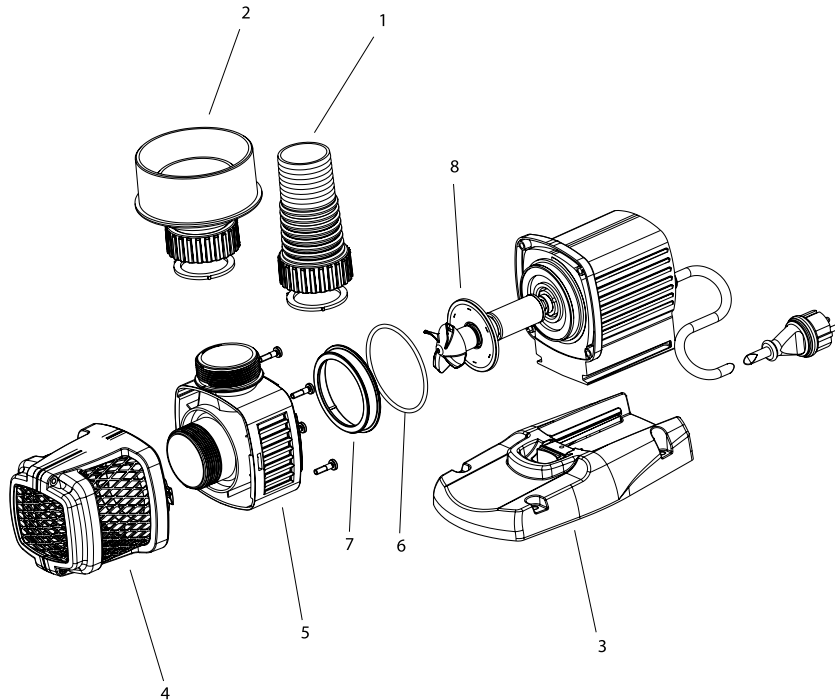

Item no.	Product
57091	AquaMax Eco Gravity 10000
57092	AquaMax Eco Gravity 15000
57093	AquaMax Eco Gravity 20000

Pos.	Item no. Product	Product	Item no. Spare part	Spare part	Number
1	57091	AquaMax Eco Gravity 10000 [INT]			
	57092	AquaMax Eco Gravity 15000 [INT]	35577	Hosetail set AquaMax Eco 2" / DA 63	1
	57093	AquaMax Eco Gravity 20000 [INT]			
2	57091	AquaMax Eco Gravity 10000 [INT]			
	57092	AquaMax Eco Gravity 15000 [INT]	35578	Pipe connector AquaMax Eco DA 75/DA 110	1
	57093	AquaMax Eco Gravity 20000 [INT]			
3	57091	AquaMax Eco Gravity 10000 [INT]			
	57092	AquaMax Eco Gravity 15000 [INT]	28127	Pump base AquaMax Gravity Eco	1
	57093	AquaMax Eco Gravity 20000 [INT]			
4	57091	AquaMax Eco Gravity 10000 [INT]			
	57092	AquaMax Eco Gravity 15000 [INT]	35509	ASM contact protection	1
	57093	AquaMax Eco Gravity 20000 [INT]			
5	57091	AquaMax Eco Gravity 10000 [INT]			
	57092	AquaMax Eco Gravity 15000 [INT]	35580	Spare pump housing AquaMax Gravity Eco	1
	57093	AquaMax Eco Gravity 20000 [INT]			
6	57091	AquaMax Eco Gravity 10000 [INT]			
	57092	AquaMax Eco Gravity 15000 [INT]	28539	O-Ring NBR 78 x 4.3 SH70	1
	57093	AquaMax Eco Gravity 20000 [INT]			
7	57091	AquaMax Eco Gravity 10000 [INT]			
	57092	AquaMax Eco Gravity 15000 [INT]	28125	Holder ring Max Eco	1
	57093	AquaMax Eco Gravity 20000 [INT]			
8	57091	AquaMax Eco Gravity 10000 [INT]	17958	Spare rotor cpl AquaMax Eco Gravity10000	1
	57092	AquaMax Eco Gravity 15000 [INT]	17959	Spare rotor cpl AquaMax Eco Gravity15000	1
	57093	AquaMax Eco Gravity 20000 [INT]	17960	Spare rotor cpl AquaMax Eco Gravity20000	1