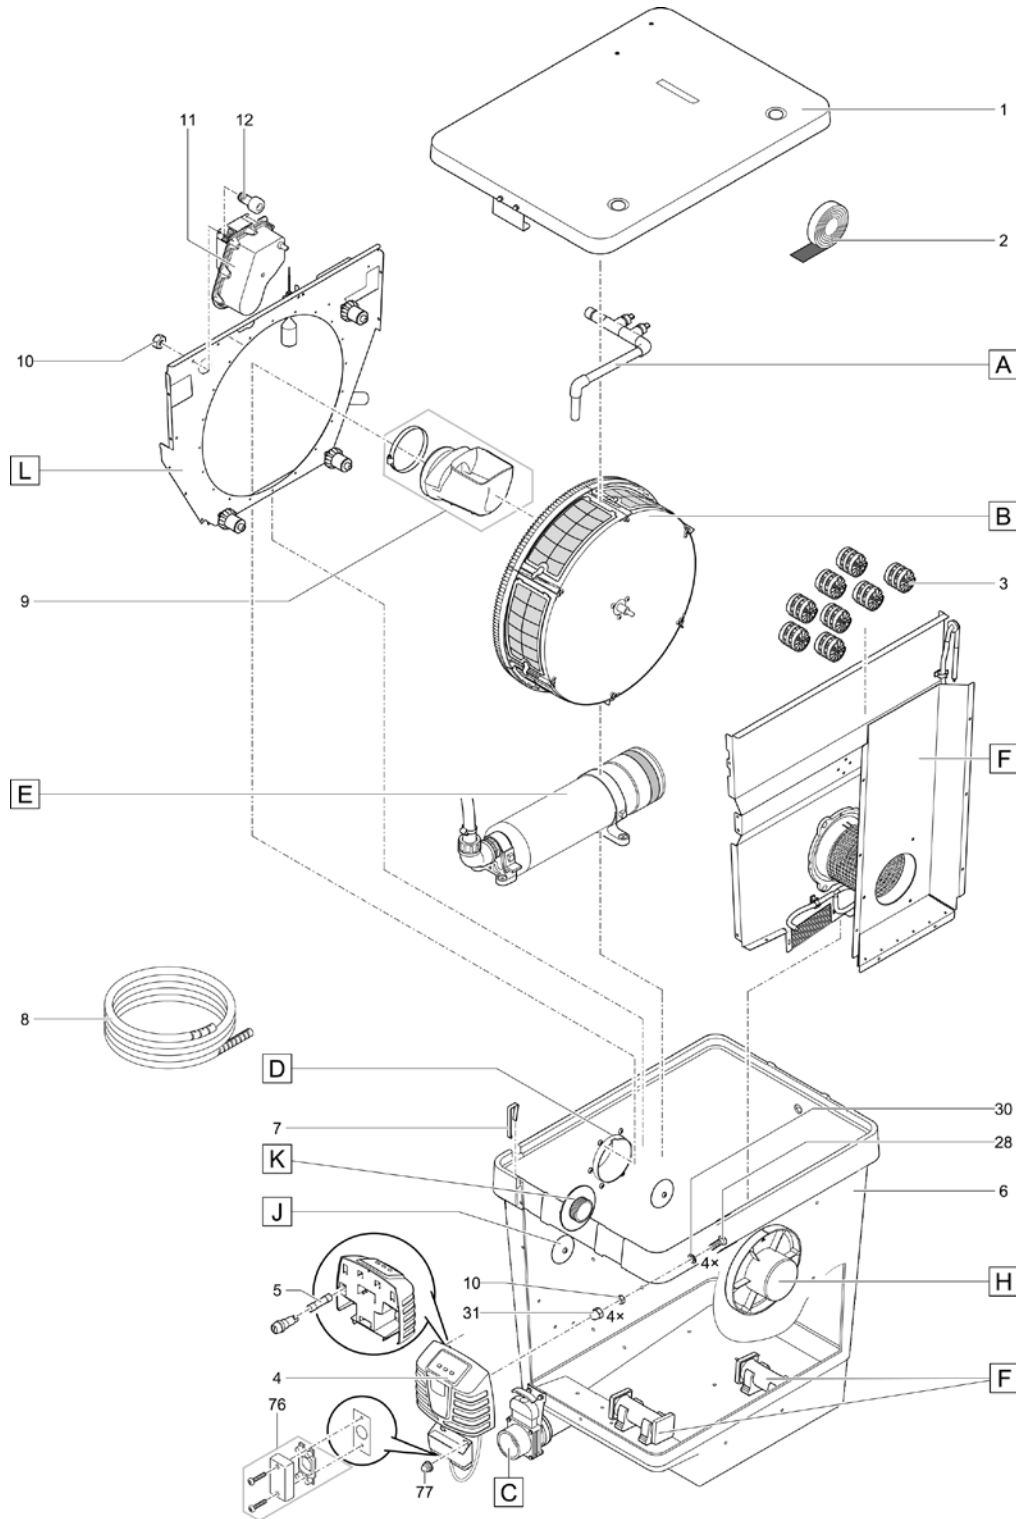

Item no.	Product
42906	ProfiClear Premium Compact pump-fed
47008	ProfiClear Premium Compact-M pumped OC
42907	GB ProfiClear Premium Compact pump-fed
47009	GB ProfiClear Premium Compact-M pumped OC