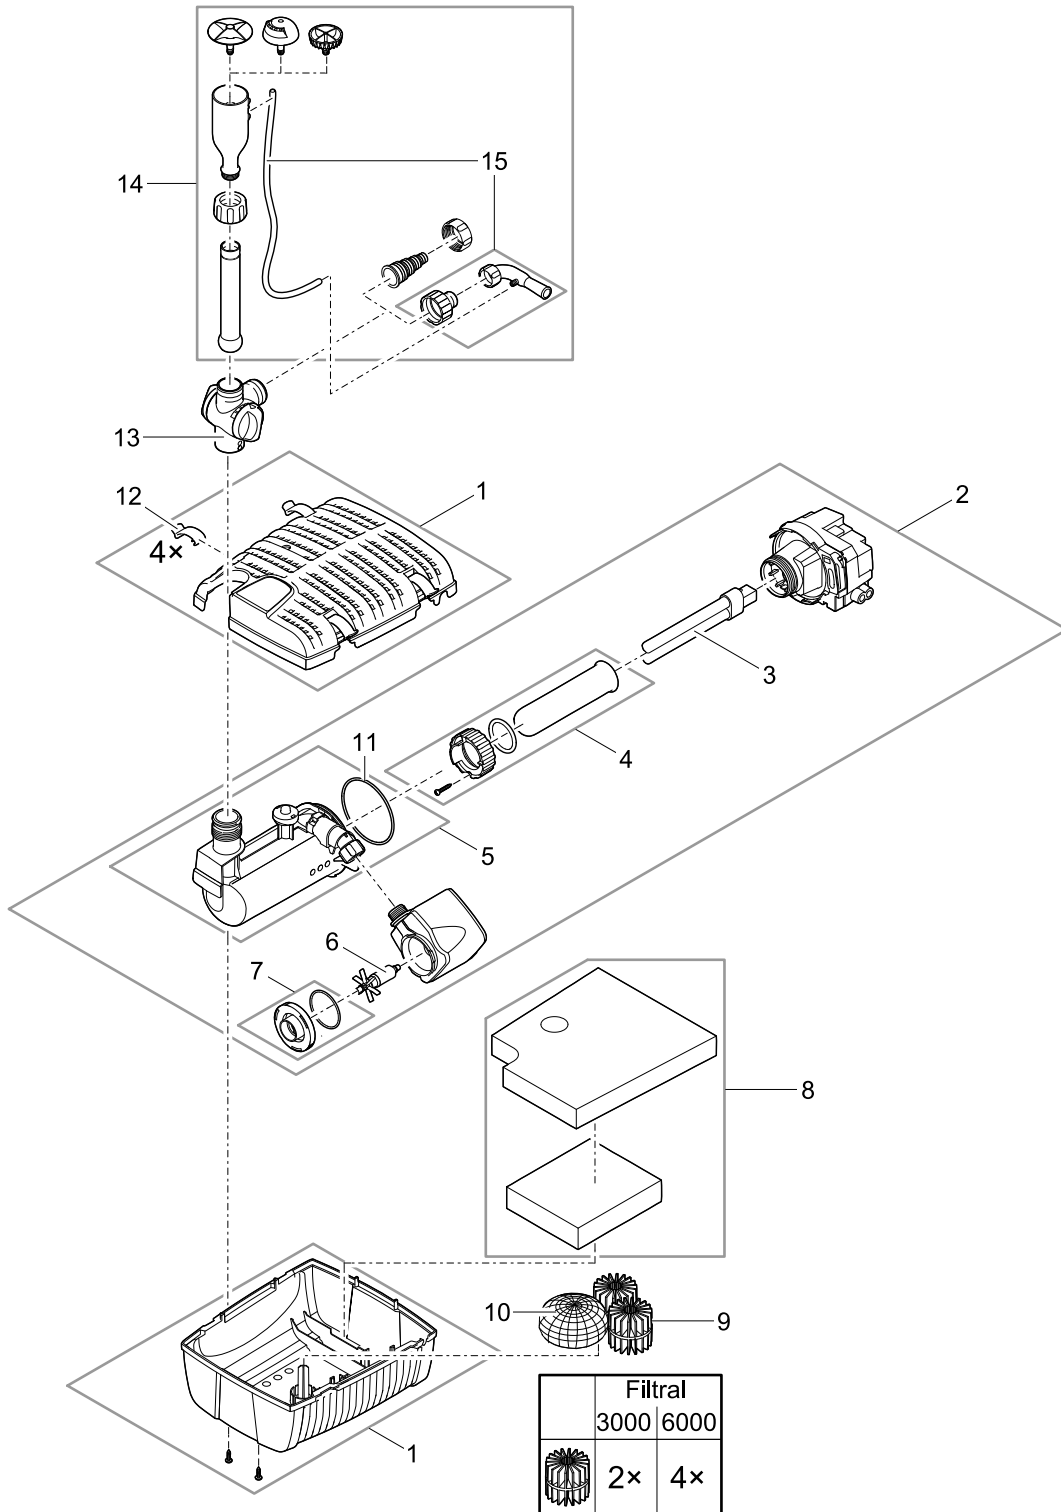

Item no.	Product
70234	Filtral UVC 3000
70235	Filtral UVC 6000
75952	Filtral UVC 9000