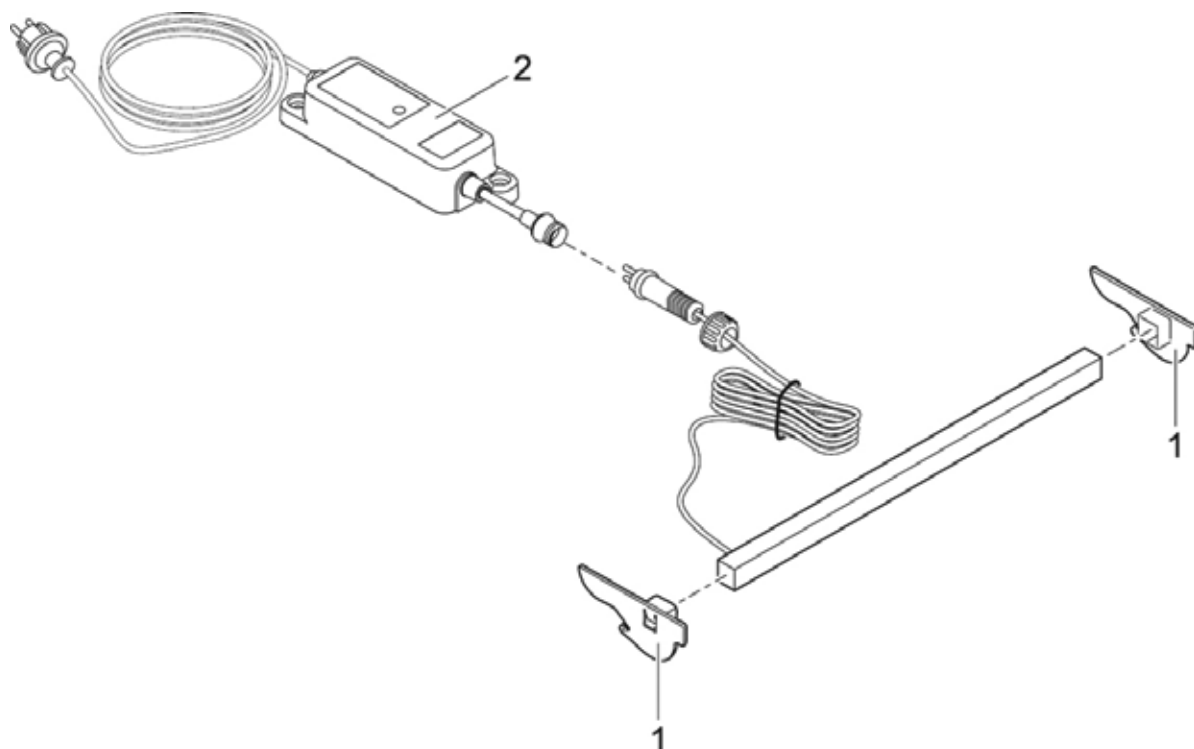

Item no.	Product
51205	Waterfall Illumination 30
51209	Waterfall Illumination 60
51980	Waterfall Illumination 90

Pos.	Item no. Product	Product	Item no. Spare part	Spare part	Number
1	51205	Waterfall Illumination 30 [INT]			
	51209	Waterfall Illumination 60 [INT]	30210	Holder Waterfall Illumination spare part	1
	51980	Waterfall Illumination 90 [INT]			
2	51205	Waterfall Illumination 30 [INT]	22998	Spare ASM LunAqua LED driver 700 mA	1
	51209	Waterfall Illumination 60 [INT]			
	51980	Waterfall Illumination 90 [INT]	73115	Spare part LunAqua LED dri. 12 V 1250 mA	1