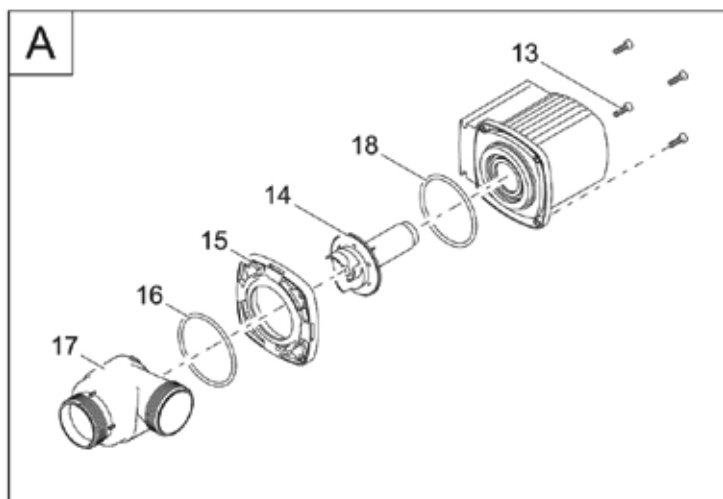

Item no.	Product
50734	AquaMax Eco Premium 4000
50736	AquaMax Eco Premium 6000
50740	AquaMax Eco Premium 8000
51078	AquaMax Eco Premium 10000
50735	GB AquaMax Eco Premium 4000
50739	GB AquaMax Eco Premium 6000
50741	GB AquaMax Eco Premium 8000
51085	GB AquaMax Eco Premium 10000