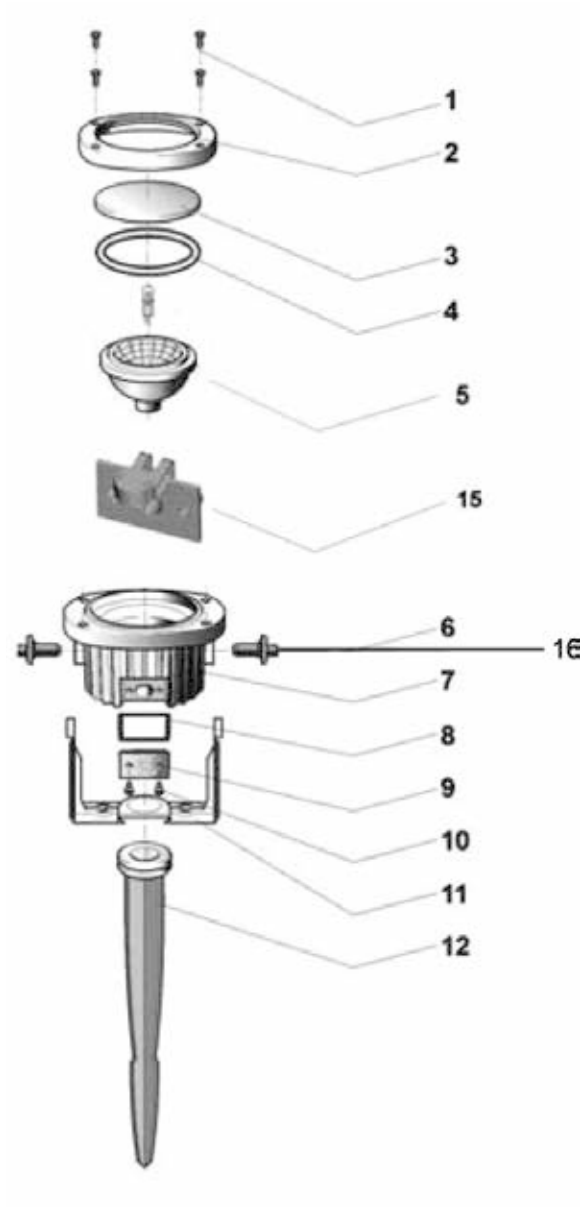

Item no.	Product
54034	LunAqua 10
54314	LunAqua 35 Set