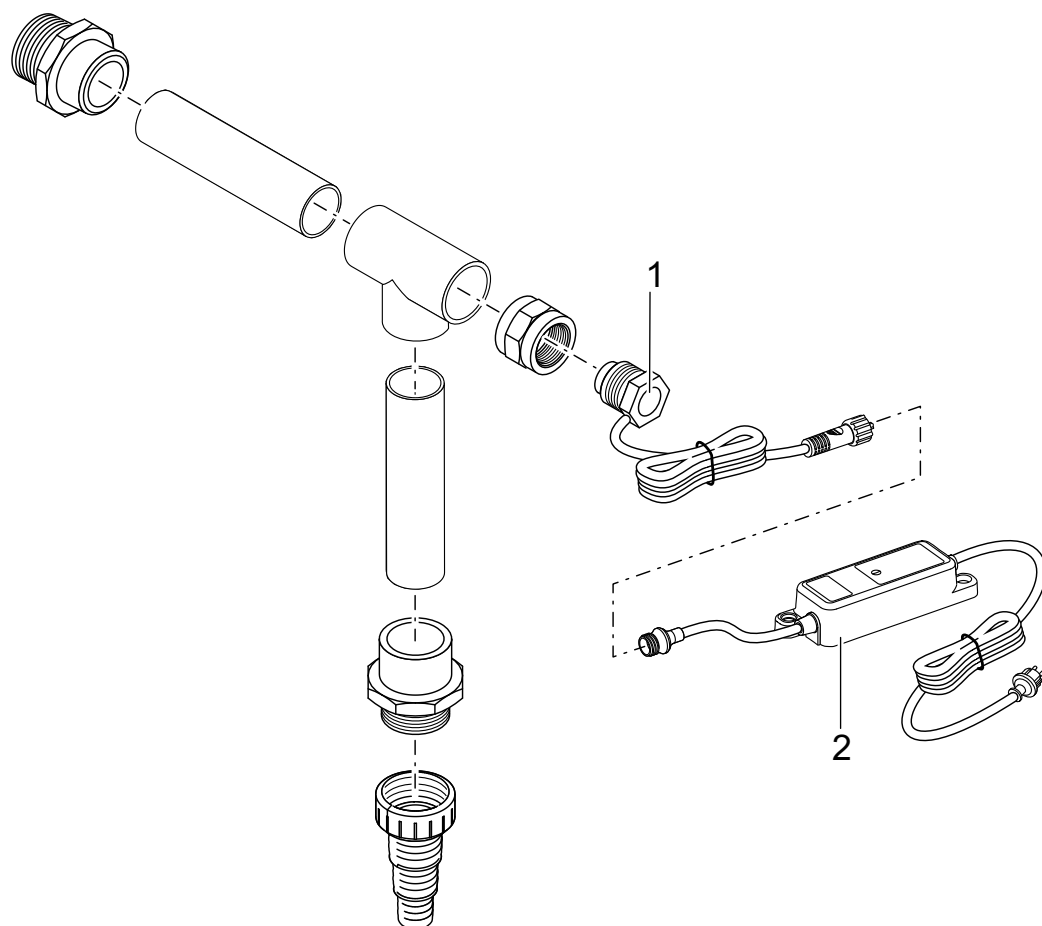

Item no.	Product
88263	Wall Spout LED Set

Pos.	Item no. Product	Product	Item no. Spare part	Spare part	Number
1	88263	Wall Spout LED Set [INT]	74384	ASM Wall Spout LED	1
2	88263	Wall Spout LED Set [INT]	15562	ASM electronic box LunAqua Mini	1