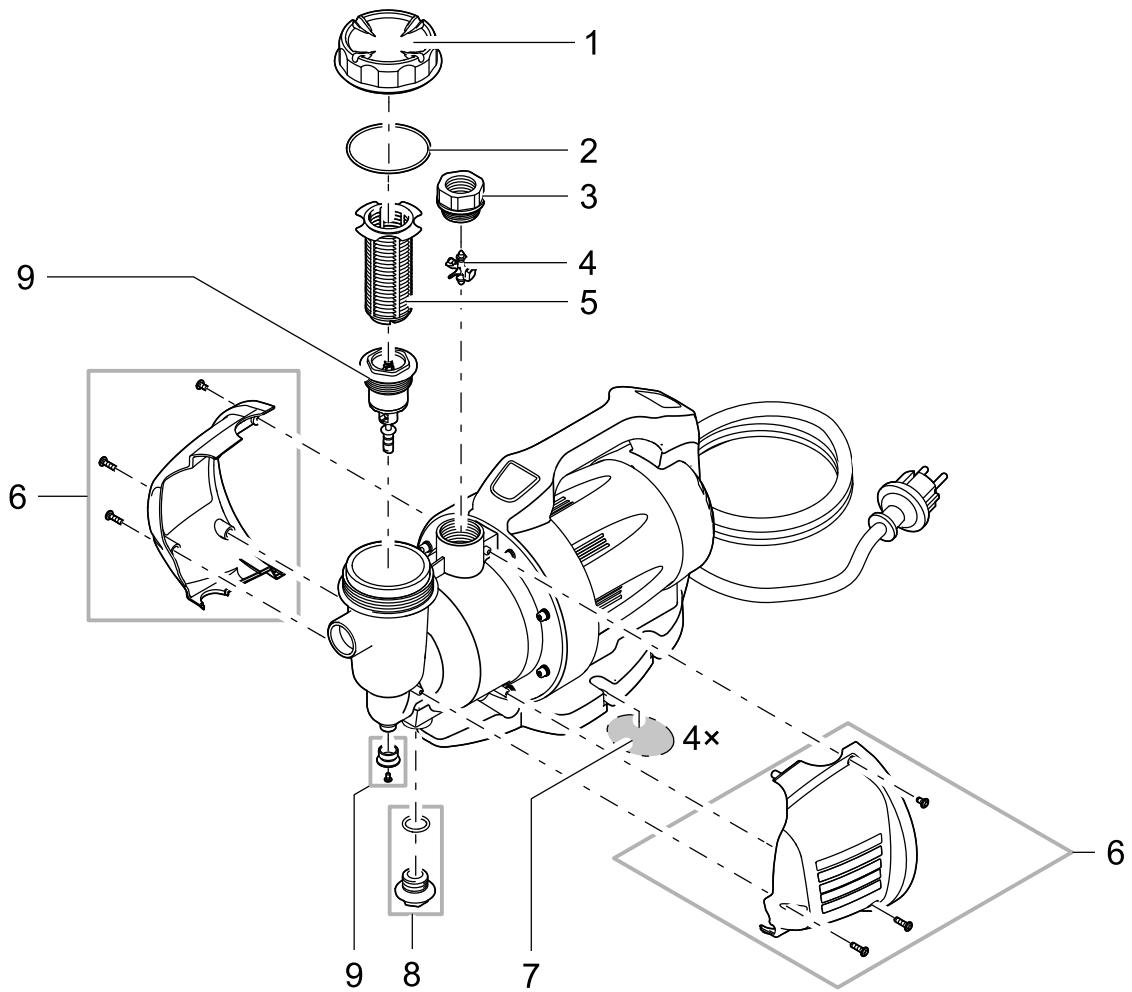

Item no.	Product
43122	ProMax Garden 3500
43123	ProMax Garden 5000
43124	ProMax Garden 6000/5