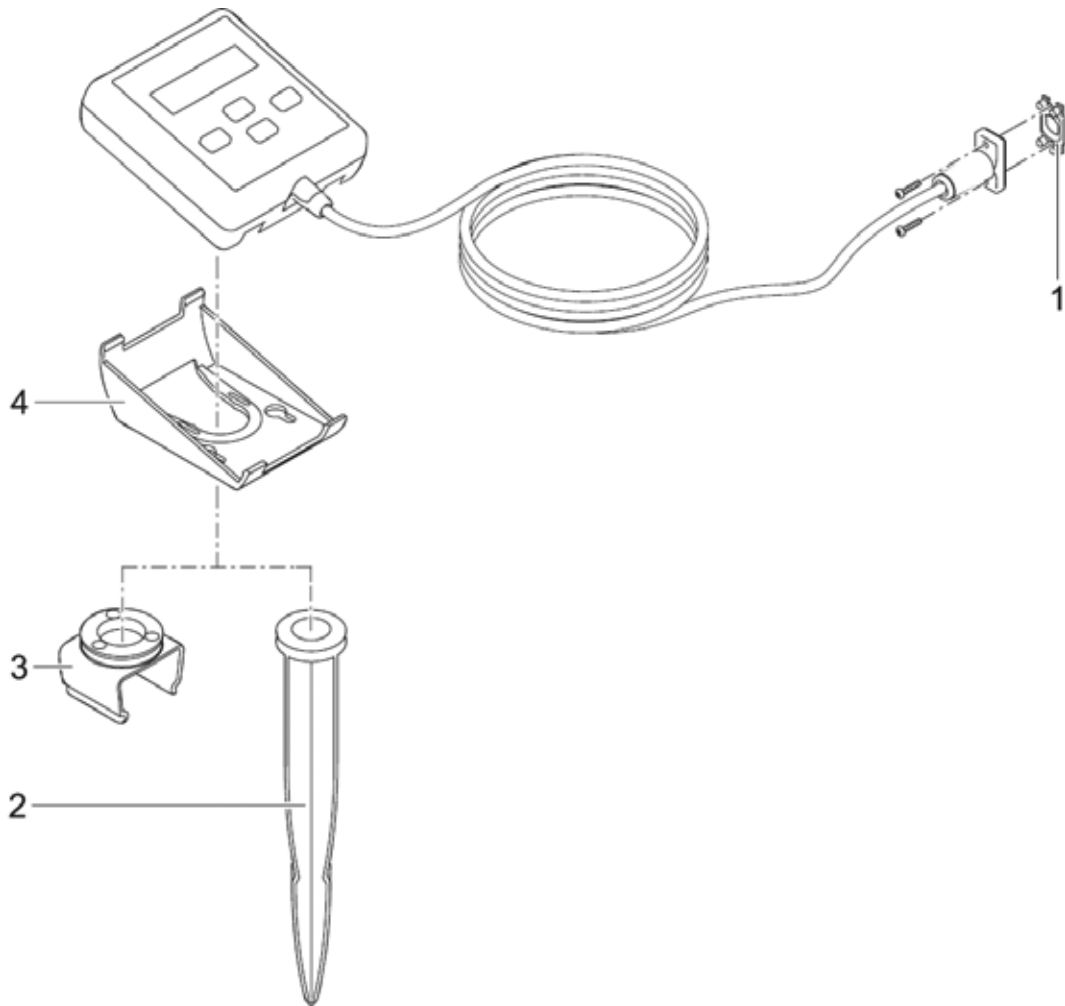

Item no.	Product
40247	AquaMax Eco Control

Pos.	Item no. Product	Product	Item no. Spare part	Spare part	Number
1	40247	AquaMax Eco Control [INT]	11710	Gasket DMX	1
2	40247	AquaMax Eco Control [INT]	20284	Spike	1
3	40247	AquaMax Eco Control [INT]	40466	Holding clamp AquaMax Eco Control	1
4	40247	AquaMax Eco Control [INT]	40465	Holding frame AquaMax Eco Control	1