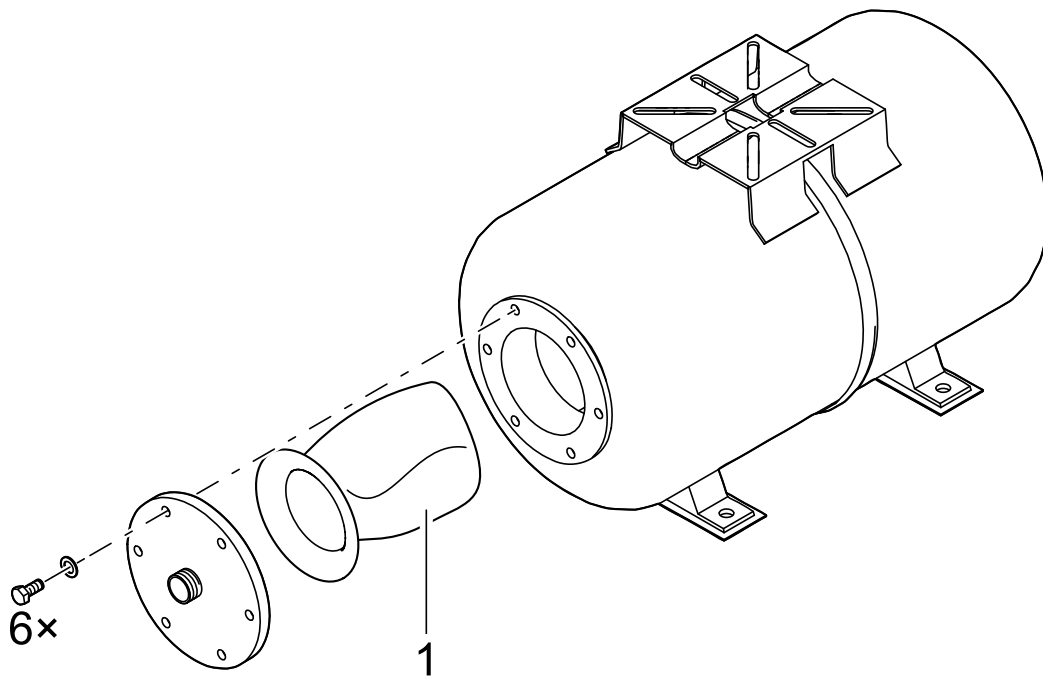

Item no.	Product
44539	WaterTank 22 l
44540	WaterTank 50 l

Pos.	Item no. Product	Product	Item no. Spare part	Spare part	Number
1	44539	WaterTank 22 l [INT]	46935	Spare membrane WaterTank 22 l	1
	44540	WaterTank 50 l [INT]	46936	Spare membrane WaterTank 50 l	1