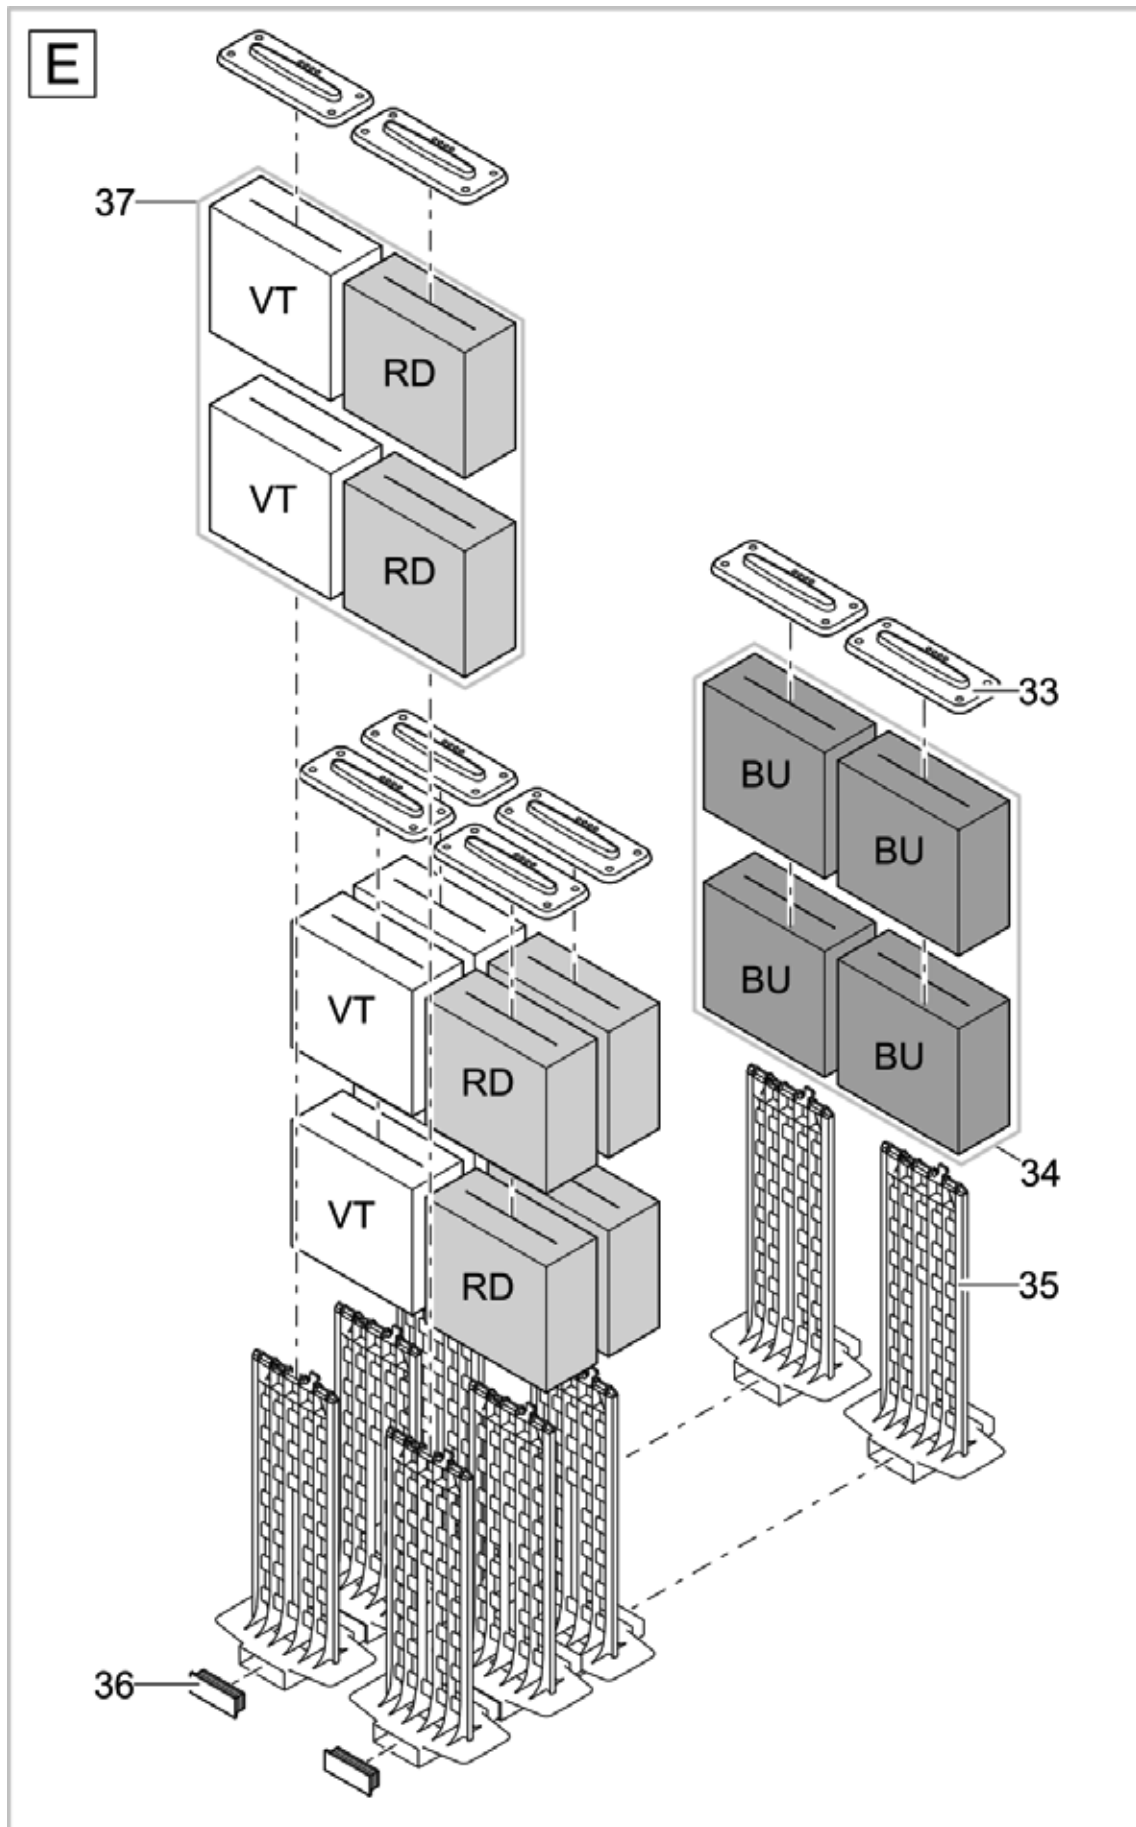

Pos.	Item no. Product	Product	Item no. Spare part	Spare part	Number
1	46178	BioTec ScreenMatic² 90000 [INT]	45320	Spare ASM filter lid incl. design plate	1
2	46178	BioTec ScreenMatic² 90000 [INT]	30983	Clip Bitron Eco / AquaMax	1
3	46178	BioTec ScreenMatic² 90000 [INT]	42346	Mud basket BioTec ScreenMatic	1
4	46178	BioTec ScreenMatic² 90000 [INT]	42449	Brush BioTec ScreenMatic	1
5	46178	BioTec ScreenMatic² 90000 [INT]	45323	Screen holder BioTec ScreenMatic 90000	1
6	46178	BioTec ScreenMatic² 90000 [INT]	25507	Substrate pipe cpl. BioTec 18 / 36	1
7	46178	BioTec ScreenMatic² 90000 [INT]	42342	Partition wall BioTec ScreenMatic 90000	1
8	46178	BioTec ScreenMatic² 90000 [INT]	47031	Seal partition wall ScreenMatic 90000	1
9	46178	BioTec ScreenMatic² 90000 [INT]	34830	Pull rod plug	2
10	46178	BioTec ScreenMatic² 90000 [INT]	25624	Pull rod BioTec 18	1
11	46178	BioTec ScreenMatic² 90000 [INT]	49600	ASM container BioTec ScreenMatic² 90000	1
12	46178	BioTec ScreenMatic² 90000 [INT]	44181	Spare screen holder fixation 2015	1
13	46178	BioTec ScreenMatic² 90000 [INT]	45252	Cleaner BioTec 90000	1
14	46178	BioTec ScreenMatic² 90000 [INT]	15118	Transformer 6 VA 2m H05RN-F 2 x 0.75 mm²	1
15	46178	BioTec ScreenMatic² 90000 [INT]	44173	Plug BioTec ScreenMatic 140000	1
16	46178	BioTec ScreenMatic² 90000 [INT]	42383	ASM BioTec ScreenMatic 40/60/90000	1
17	46178	BioTec ScreenMatic² 90000 [INT]	44178	Spare small parts BioTec ScreenM. 2015	1
18	46178	BioTec ScreenMatic² 90000 [INT]	44184	Spare ASM controller ScreenM.40/60/90000	1
19	46178	BioTec ScreenMatic² 90000 [INT]	42325	Woven fabric BioTec ScreenM. 40000/60000	1
20	46178	BioTec ScreenMatic² 90000 [INT]	44177	ASM scraper with brush ScreenMatic 2015	1
21	46178	BioTec ScreenMatic² 90000 [INT]	44183	Spare traction unit BioTec ScreenMatic²	1
22	46178	BioTec ScreenMatic² 90000 [INT]	48674	Add. pack ScreenMatic² 2017	1
23	46178	BioTec ScreenMatic² 90000 [INT]	43749	Step. grommet 1 1/2"+thread closed 2018	1
24	46178	BioTec ScreenMatic² 90000 [INT]	19506	Flat gasket NBR 60 x 47 x 3 SH40	1
25	46178	BioTec ScreenMatic² 90000 [INT]	44337	ASM distributor ScreenMatic 40000/60000	1
26	46178	BioTec ScreenMatic² 90000 [INT]	25691	O-Ring NBR 54 x 4 SH40	1
27	46178	BioTec ScreenMatic² 90000 [INT]	42949	Inlet locking nut BioTec ScreenMatic	1
28	46178	BioTec ScreenMatic² 90000 [INT]	44179	Spare gasket seal distributor	1
29	46178	BioTec ScreenMatic² 90000 [INT]	25000	Oval head screw CH-V2A DIN 7981 4,8 x 22	8
30	46178	BioTec ScreenMatic² 90000 [INT]	48686	ASM connection BioTec DN110	1
31	46178	BioTec ScreenMatic² 90000 [INT]	44182	Spare drain ASM BioTec	1
32	46178	BioTec ScreenMatic² 90000 [INT]	34859	Gasket set outlet BioTec 12-18 / M1-M5	1
33	46178	BioTec ScreenMatic² 90000 [INT]	34670	Foam pad cover BioTec	8
34	46178	BioTec ScreenMatic² 90000 [INT]	42895	Replacement set blue BioTec 40-/90000	2
35	46178	BioTec ScreenMatic² 90000 [INT]	45254	Foam holder BioTec 90000	8
36	46178	BioTec ScreenMatic² 90000 [INT]	45325	Foam holder locking clip BioTec	2
37	46178	BioTec ScreenMatic² 90000 [INT]	42893	Repl. set foam re/pu BioTec 40-/90000	6
38	46178	BioTec ScreenMatic² 90000 [INT]	44308	ASM brush holder ScreenMatic	1
39	46178	BioTec ScreenMatic² 90000 [INT]	42450	Mud flap cap	1
40	46178	BioTec ScreenMatic² 90000 [INT]	34367	Inlet 2" connection set BioTec 30	1
41	46178	BioTec ScreenMatic² 90000 [INT]	45255	Holder cleaner BioTec 90000	1