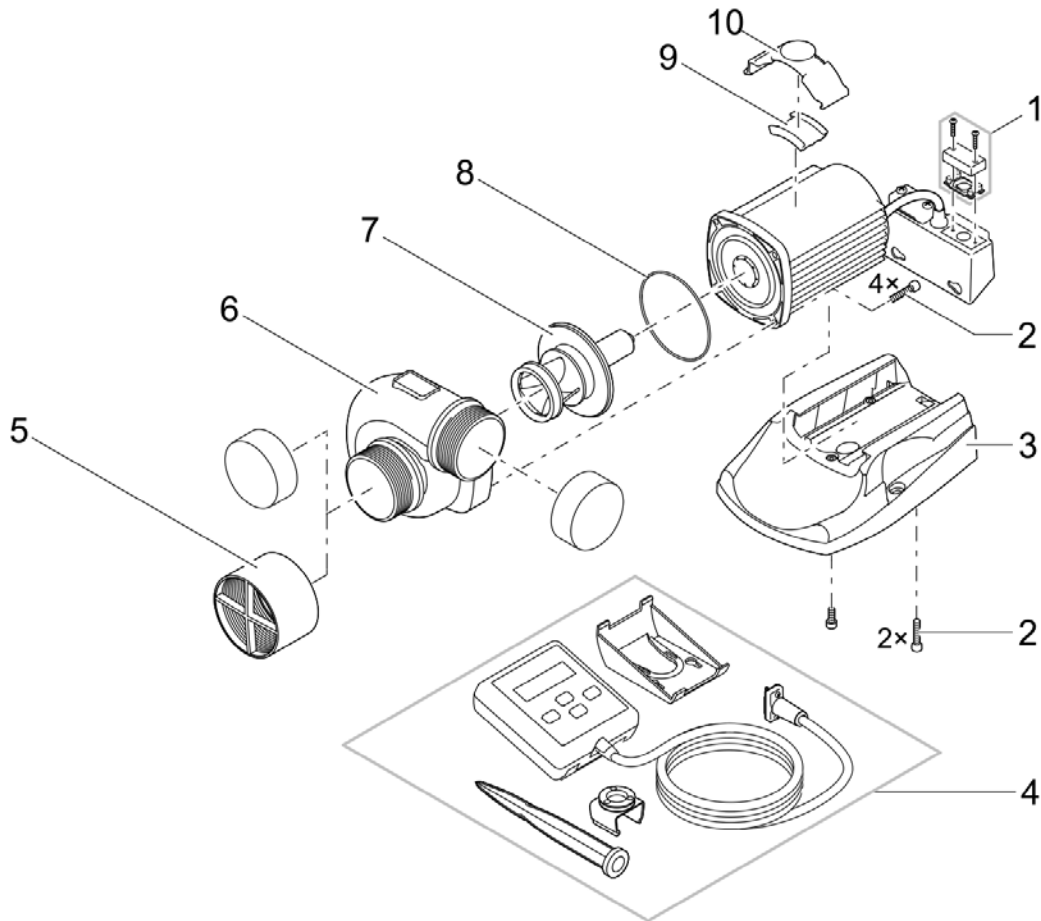

Item no.	Product
47028	AquaMax Eco Titanium 30000

Pos.	Item no. Product	Product	Item no. Spare part	Spare part	Number
1	47028	AquaMax Eco Titanium 30000 [INT]	40509	ASM gland seal with gasket set	1
2	47028	AquaMax Eco Titanium 30000 [INT]	15591	Screw V4A DIN 912 M5 x 16	1
3	47028	AquaMax Eco Titanium 30000 [INT]	46962	Base AquaMax Titanium 30000	1
4	47028	AquaMax Eco Titanium 30000 [INT]	47673	Eco Control	1
5	47028	AquaMax Eco Titanium 30000 [INT]	48597	Safety grid AquaMax Eco 2 1/2"	1
6	47028	AquaMax Eco Titanium 30000 [INT]	46952	Pump housing Titanium 30000 machined	1
7	47028	AquaMax Eco Titanium 30000 [INT]	48673	Spare rotor AquaMax Eco Titanium 30000	1
8	47028	AquaMax Eco Titanium 30000 [INT]	17513	Flat gasket 107 x 78 x 2.5 USP 16 light	1
9	47028	AquaMax Eco Titanium 30000 [INT]	17232	Rubber part AquaMax Pro	1
10	47028	AquaMax Eco Titanium 30000 [INT]	46950	Holder Eco Control Titanium 30000	1