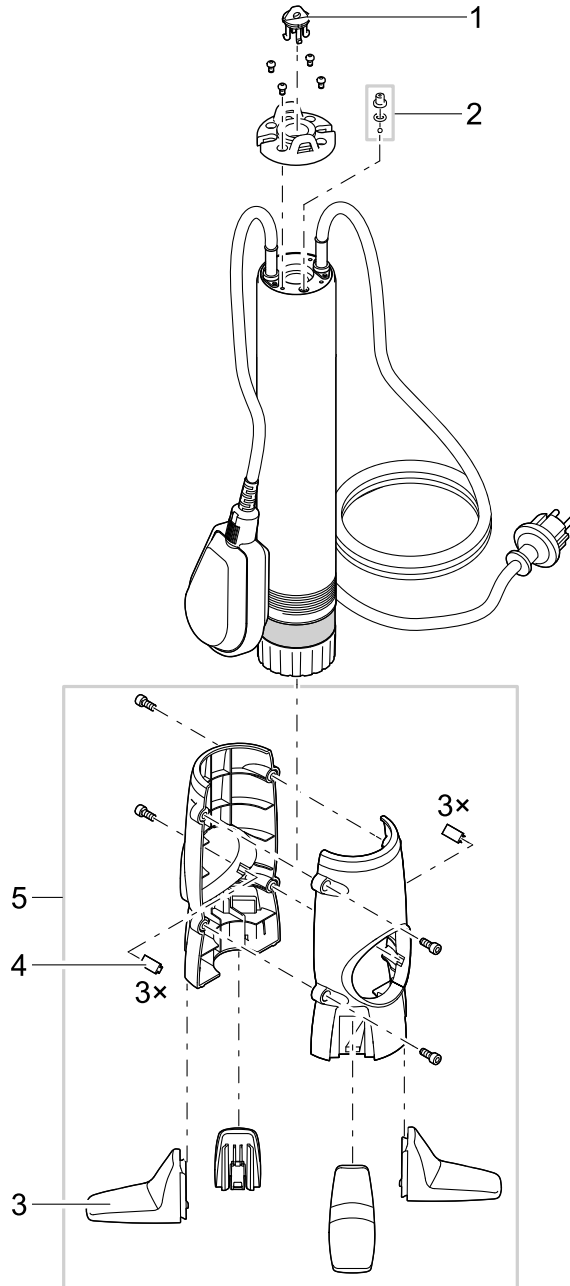

Item no.	Product
57775	ProMax Pressure Cistern 6000/6

Pos.	Item no. Product	Product	Item no. Spare part	Spare part	Number
1	57775	ProMax Pressure Cistern 6000/6 [INT]	49954	Spare check valve Deep Well nA	1
2	57775	ProMax Pressure Cistern 6000/6 [INT]	49027	ASM aeration check valve Pressure 6000	1
3	57775	ProMax Pressure Cistern 6000/6 [INT]	44613	Foot Promax Pressure 6000/8	1
4	57775	ProMax Pressure Cistern 6000/6 [INT]	44614	Rubber buffer set Pressure 6000/8	1
5	57775	ProMax Pressure Cistern 6000/6 [INT]	44612	Spare foot base cpl. Pressure 6000/8	1