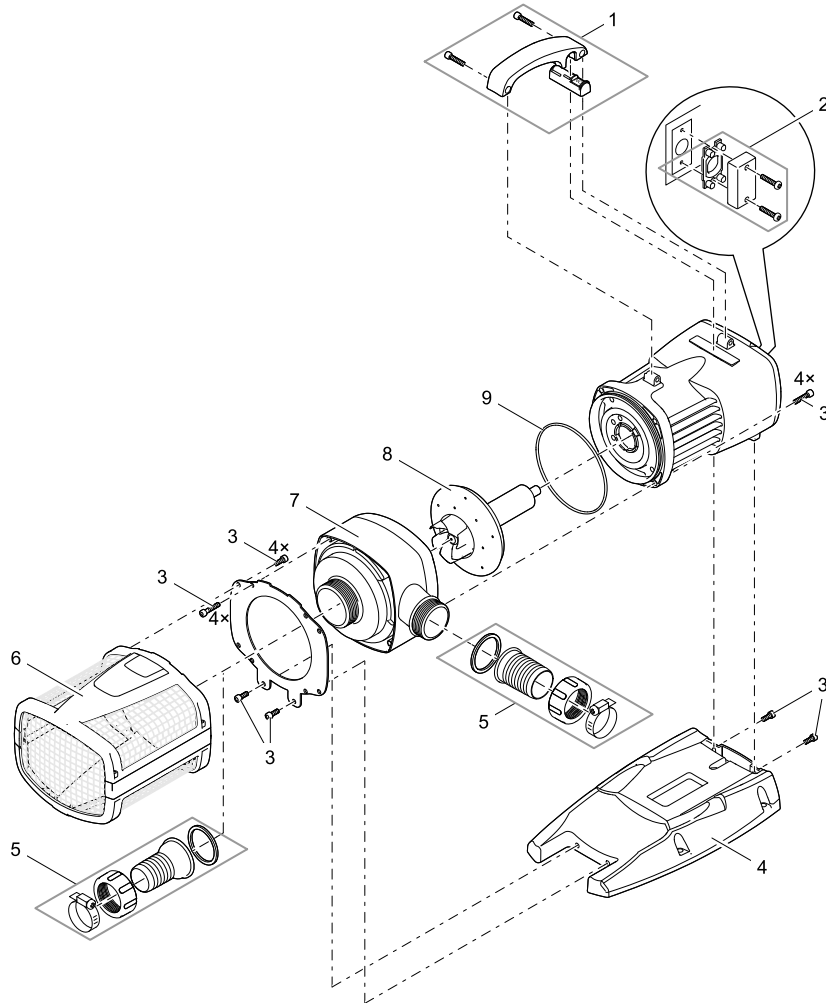

Item no.	Product
54614	AquaMax Eco Expert 36000
54615	AquaMax Eco Expert 44000

Pos.	Item no. Product	Product	Item no. Spare part	Spare part	Number			
1	54614	AquaMax Eco Expert 36000 [INT]	40510	Spare handle with switch set	1			
	54615	AquaMax Eco Expert 44000 [INT]						
2	54614	AquaMax Eco Expert 36000 [INT]	40509	ASM gland seal with gasket set	1			
	54615	AquaMax Eco Expert 44000 [INT]						
3	54614	AquaMax Eco Expert 36000 [INT]	40511	Spare screws set	1			
	54615	AquaMax Eco Expert 44000 [INT]						
4	54614	AquaMax Eco Expert 36000 [INT]	49998	Base EC2 Maxi XL	1			
	54615	AquaMax Eco Expert 44000 [INT]						
5	54614	AquaMax Eco Expert 36000 [INT]	35359	Connection kit Aquamax Expert	1			
	54615	AquaMax Eco Expert 44000 [INT]						
6	54614	AquaMax Eco Expert 36000 [INT]	49997	ASM filter housing AquaMax Expert 44000	1			
	54615	AquaMax Eco Expert 44000 [INT]						
7	54614	AquaMax Eco Expert 36000 [INT]	49996	ASM pump housing Aquarius/AquaMax 36000	1			
	54615	AquaMax Eco Expert 44000 [INT]				50190	ASM pump housing Aquarius/AquaMax 44000	1
8	54614	AquaMax Eco Expert 36000 [INT]	36087	Spare rotor AquaMax Eco Expert 36/44000	1			
	54615	AquaMax Eco Expert 44000 [INT]						
9	54614	AquaMax Eco Expert 36000 [INT]	32972	O-Ring NBR 127 x 4.0 SH70	1			
	54615	AquaMax Eco Expert 44000 [INT]