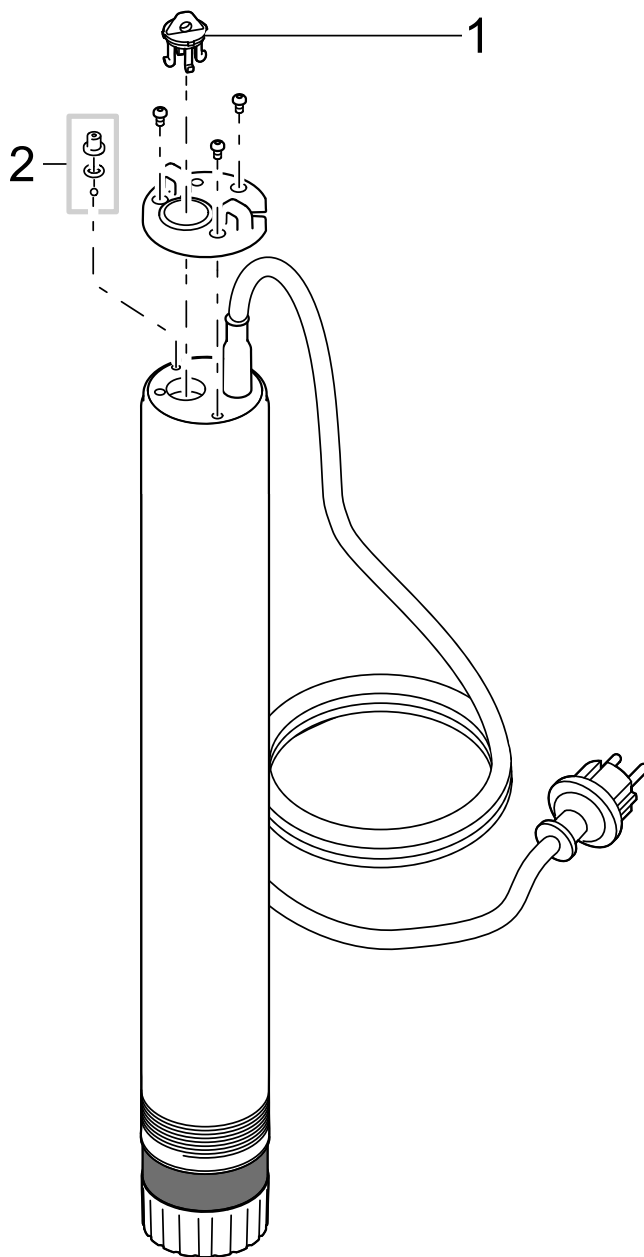

Item no.	Product
57773	ProMax Pressure Well 6500/10
70896	ProMax Pressure Well 3000/18

Pos.	Item no. Product	Product	Item no. Spare part	Spare part	Number
1	57773	ProMax Pressure Well 6500/10 [INT]	49954	Spare check valve Deep Well nA	1
	70896	ProMax Pressure Well 3000/18 [INT]	72907	Spare check valve Pressure 3000	1
2	57773	ProMax Pressure Well 6500/10 [INT]	49027	ASM aeration check valve Pressure 6000	1
	70896	ProMax Pressure Well 3000/18 [INT]