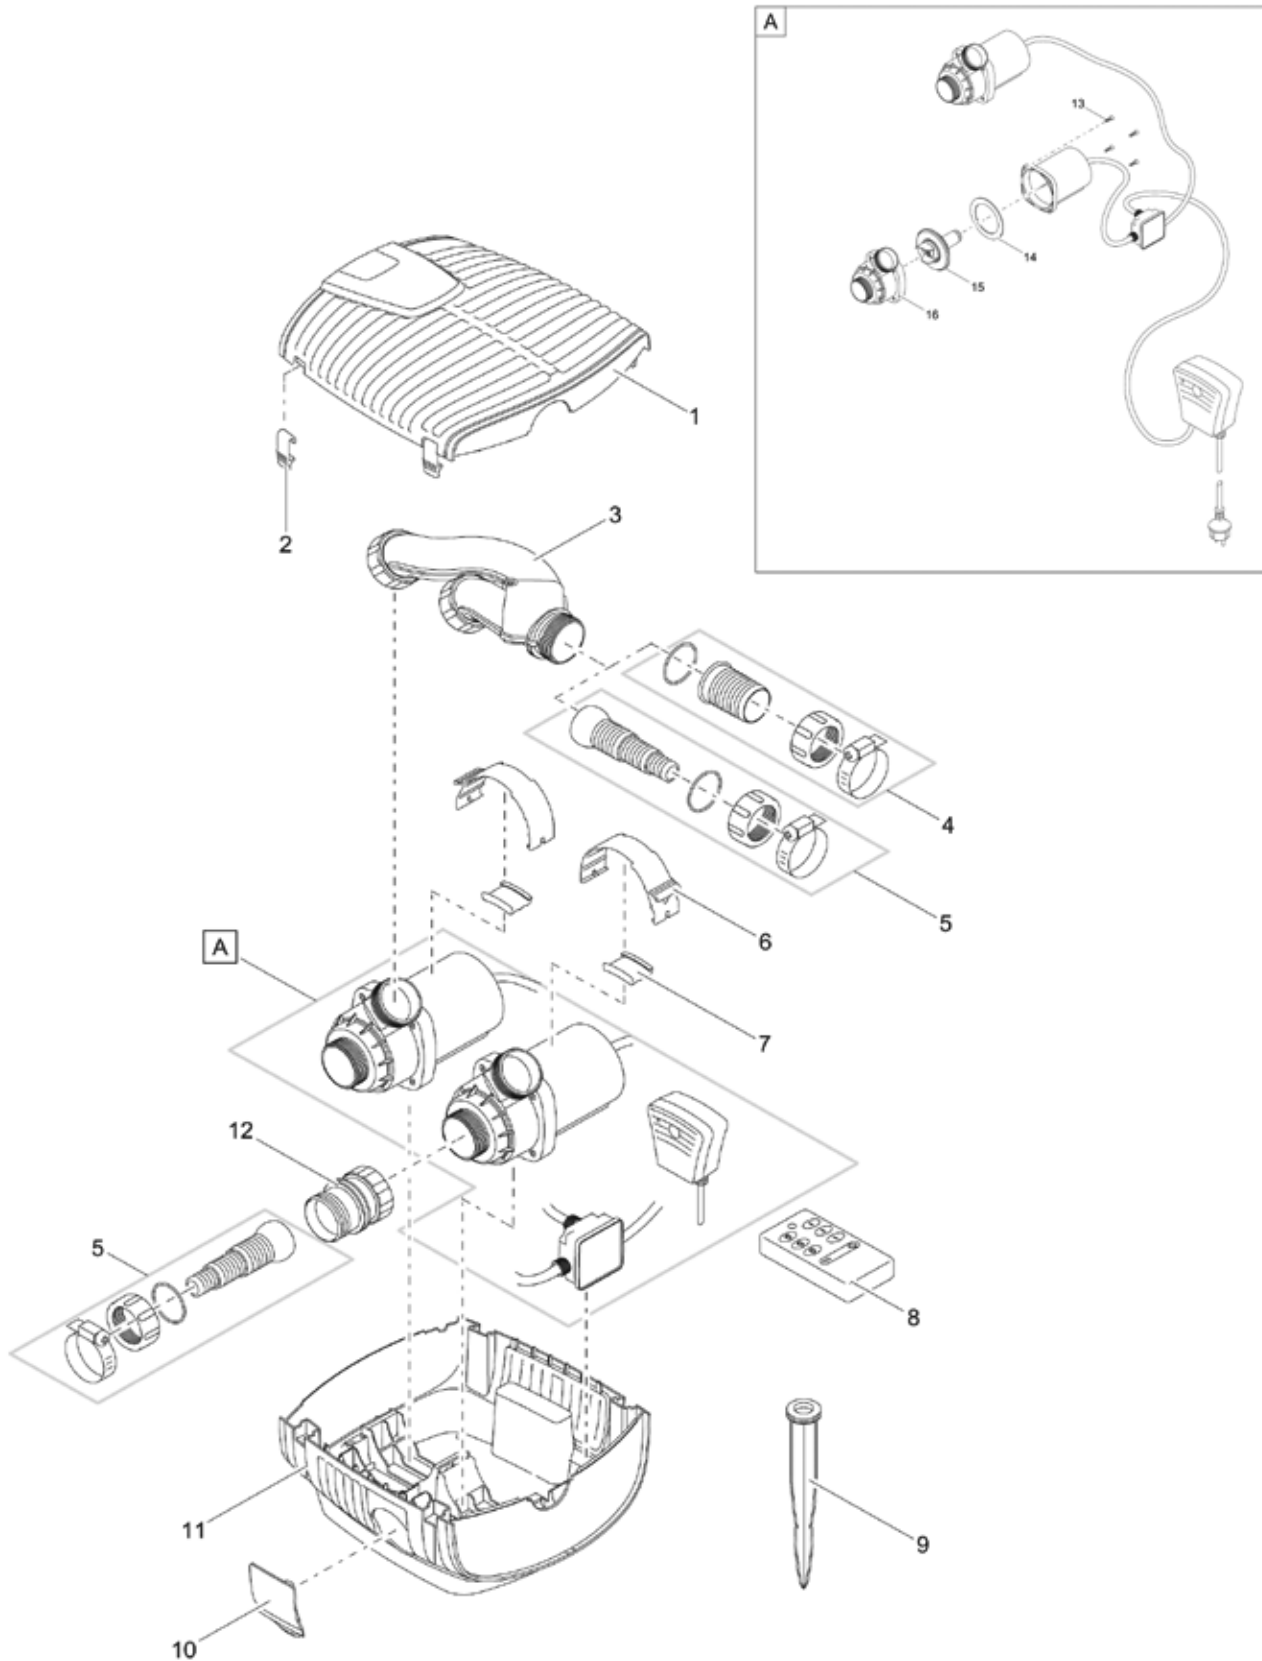

Item no.	Product
50708	AquaMax Eco Twin 20000
50710	AquaMax Eco Twin 30000