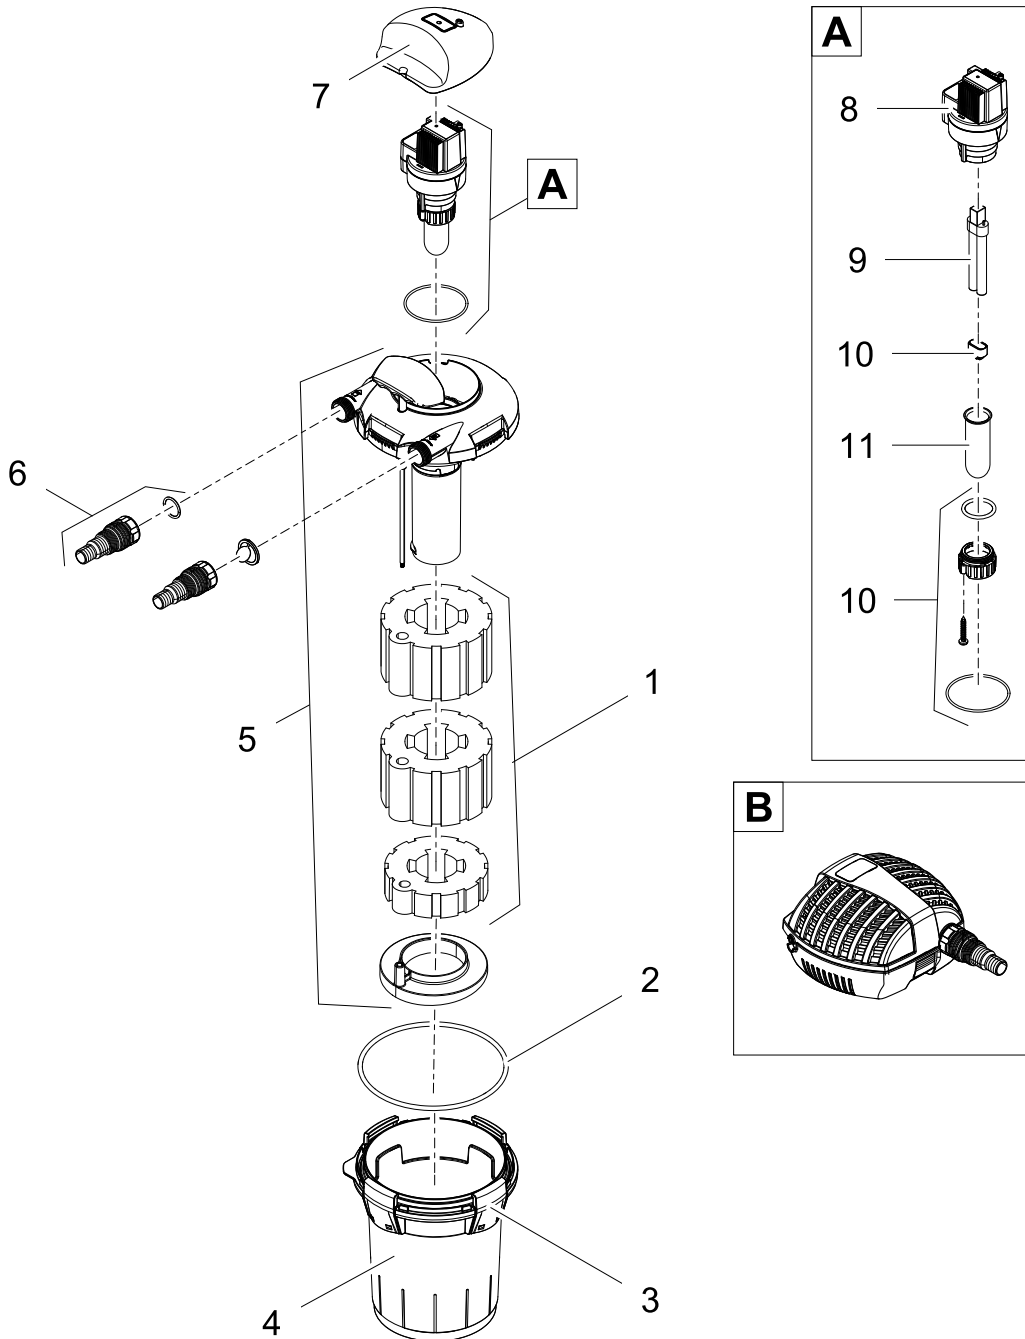

Item no.	Product
50499	BioPress Set 4000
50504	GB BioPress Set 4000