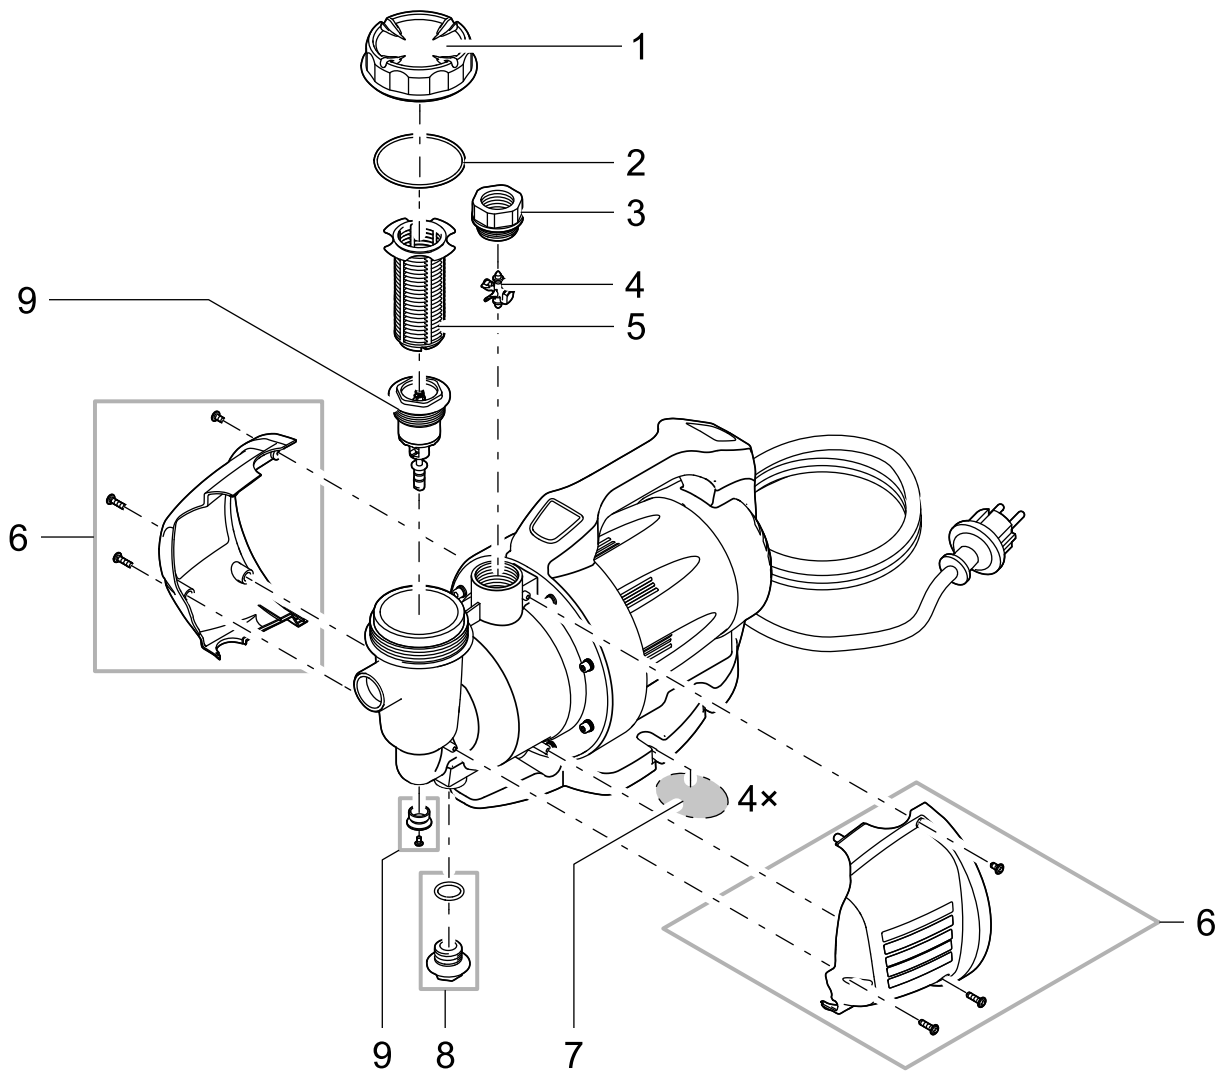

Item no.	Product
43125	ProMax Garden Automatic 3500
43126	ProMax Garden Automatic 4000
43127	ProMax Garden Automatic 5000
43128	ProMax Garden Automatic 6000/5
43129	GB ProMax Garden Automatic 3500
43130	GB ProMax Garden Automatic 4000
43131	GB ProMax Garden Automatic 5000
43132	GB ProMax Garden Automatic 6000/5