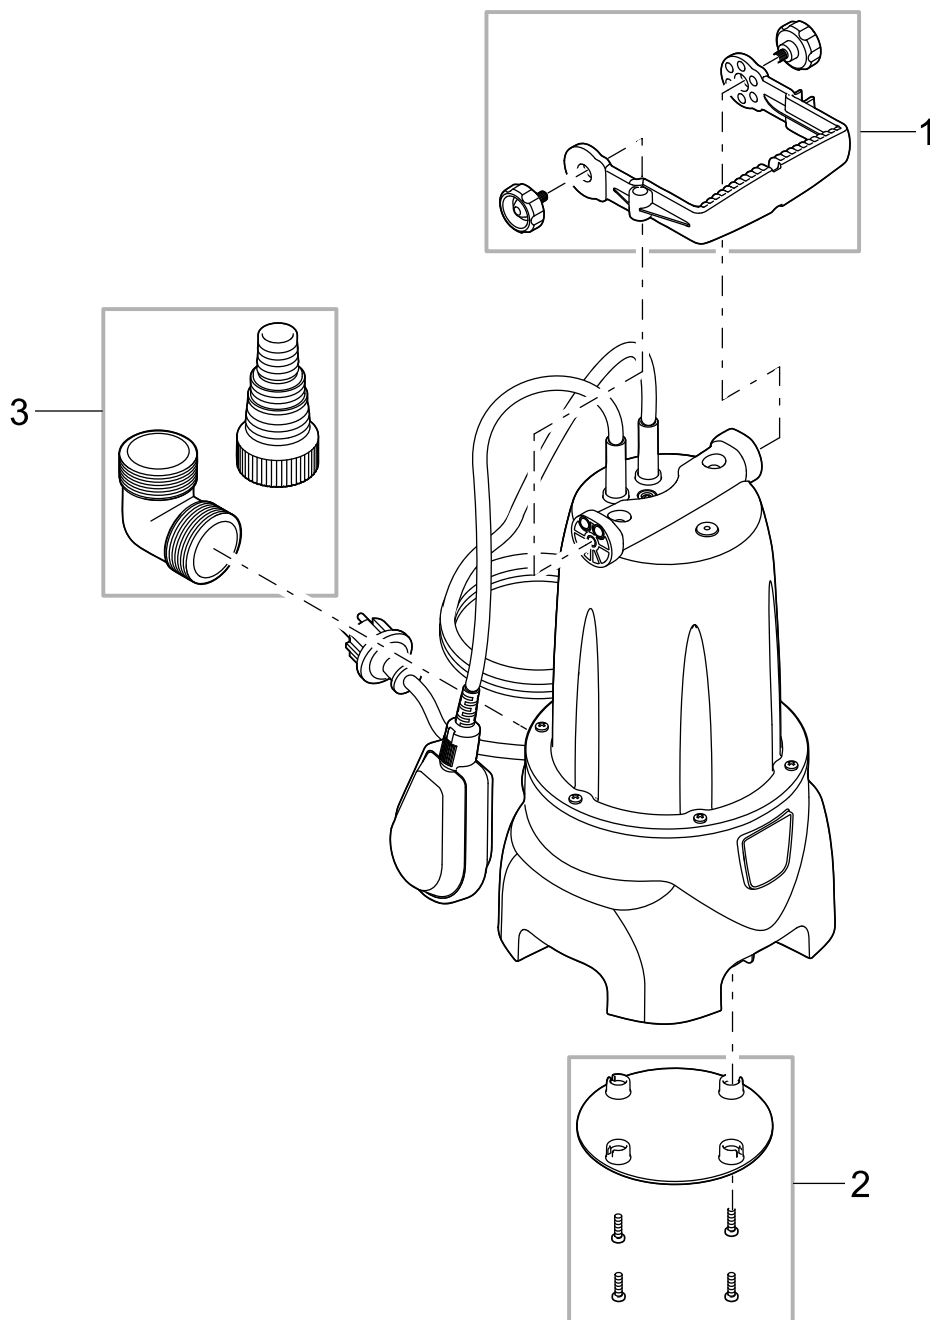

Item no.		Product
42266		ProMax MudDrain 7000
42267		ProMax MudDrain 11000
42268		ProMax MudDrain 14000
42271	GB	ProMax MudDrain 7000
42272	GB	ProMax MudDrain 11000
42273	GB	ProMax MudDrain 14000