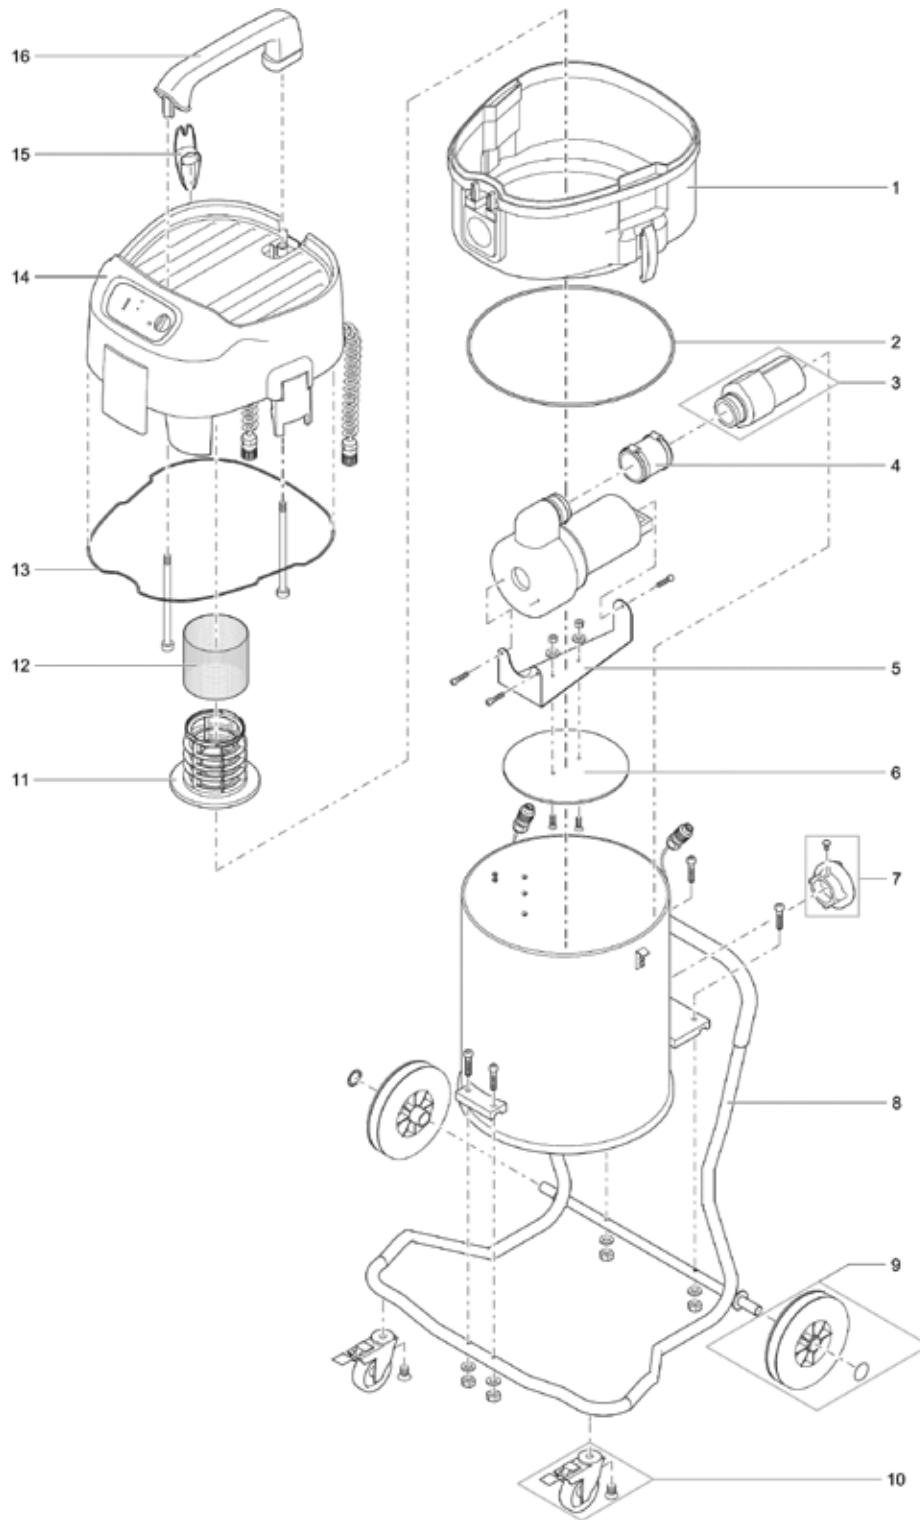

Item no.	Product
40256	PondoVac Premium
41388	GB PondoVac Premium