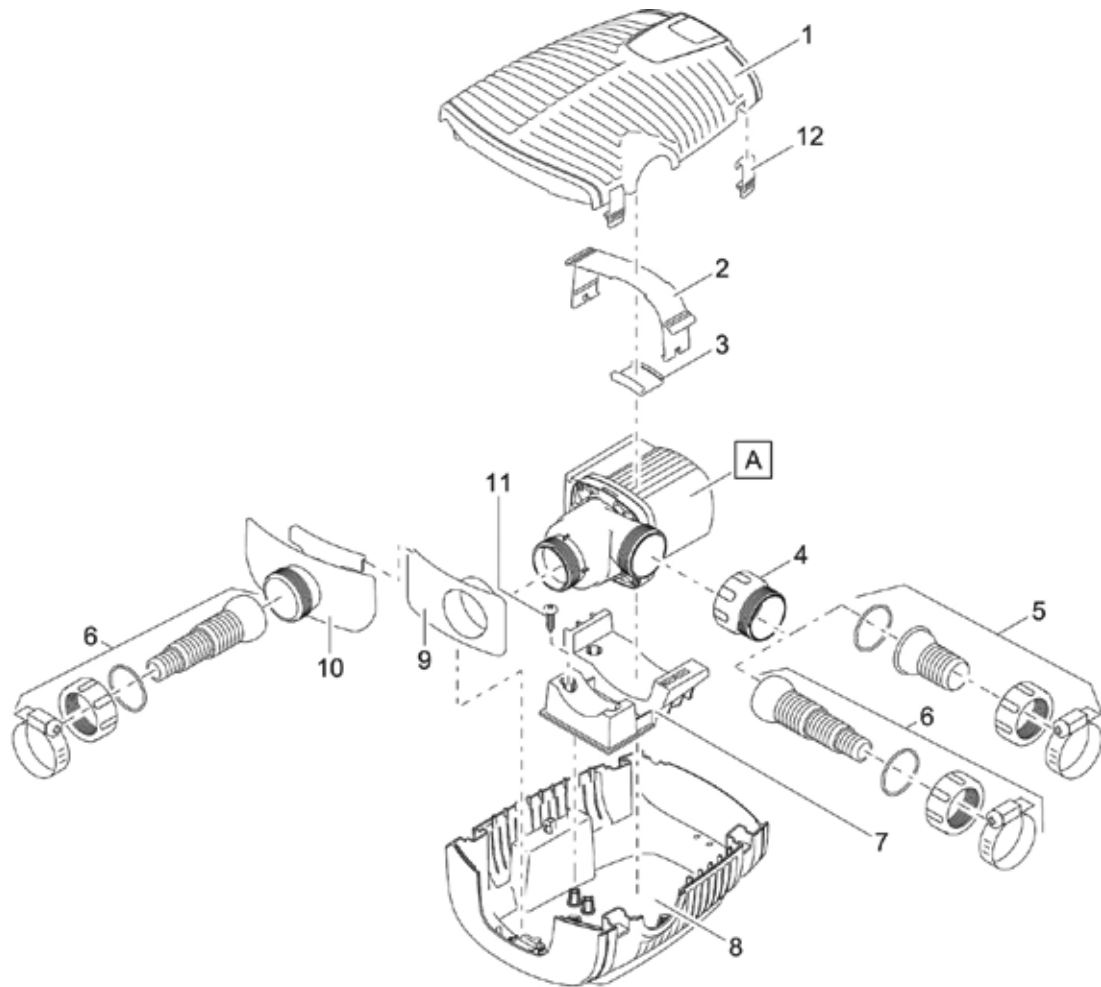

Item no.	Product
50734	AquaMax Eco Premium 4000
50736	AquaMax Eco Premium 6000
50740	AquaMax Eco Premium 8000
51078	AquaMax Eco Premium 10000
50735	GB AquaMax Eco Premium 4000
50739	GB AquaMax Eco Premium 6000
50741	GB AquaMax Eco Premium 8000
51085	GB AquaMax Eco Premium 10000