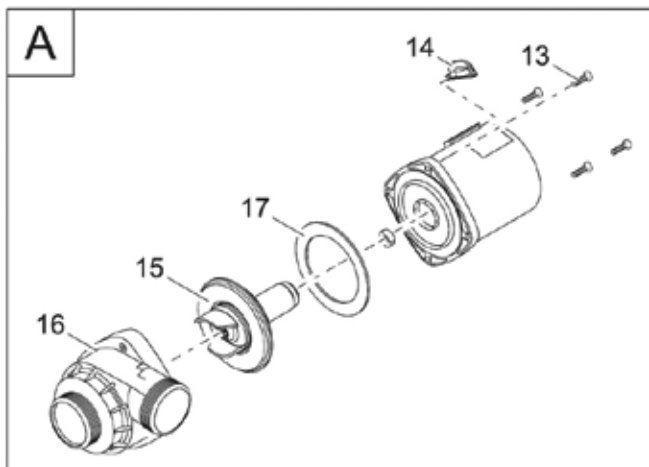

Item no.	Product
50742	AquaMax Eco Premium 12000
50745	AquaMax Eco Premium 16000
50743	GB AquaMax Eco Premium 12000
50746	GB AquaMax Eco Premium 16000