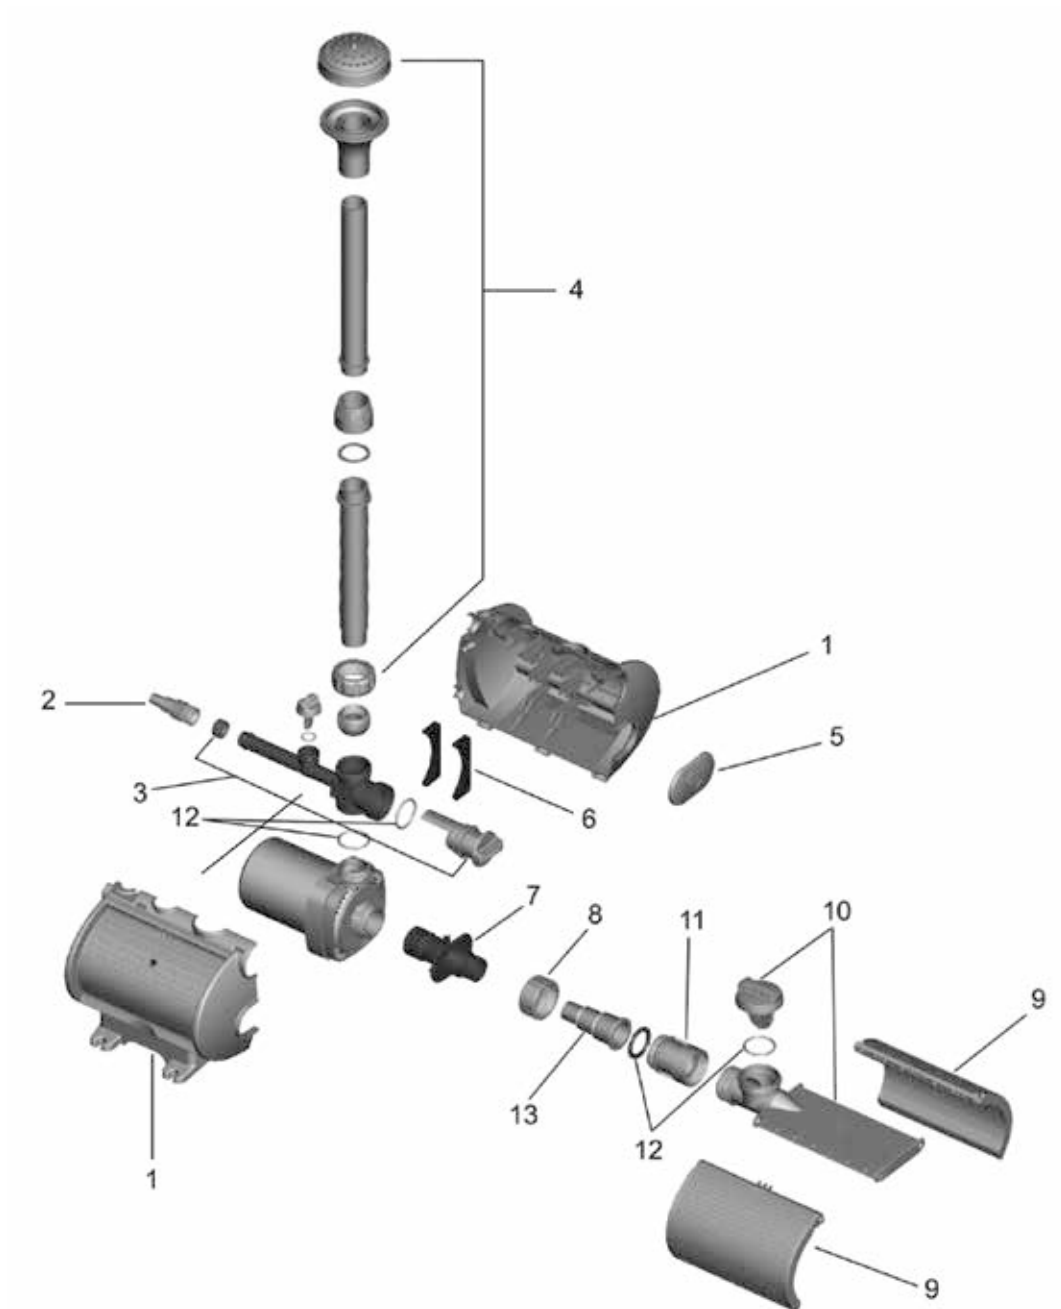

Item no.	Product
56315	Aquarius Fountain Set 4000
56319	Aquarius Fountain Set 6000
56323	Aquarius Fountain Set 8000
56332	Aquarius Fountain Set 12000