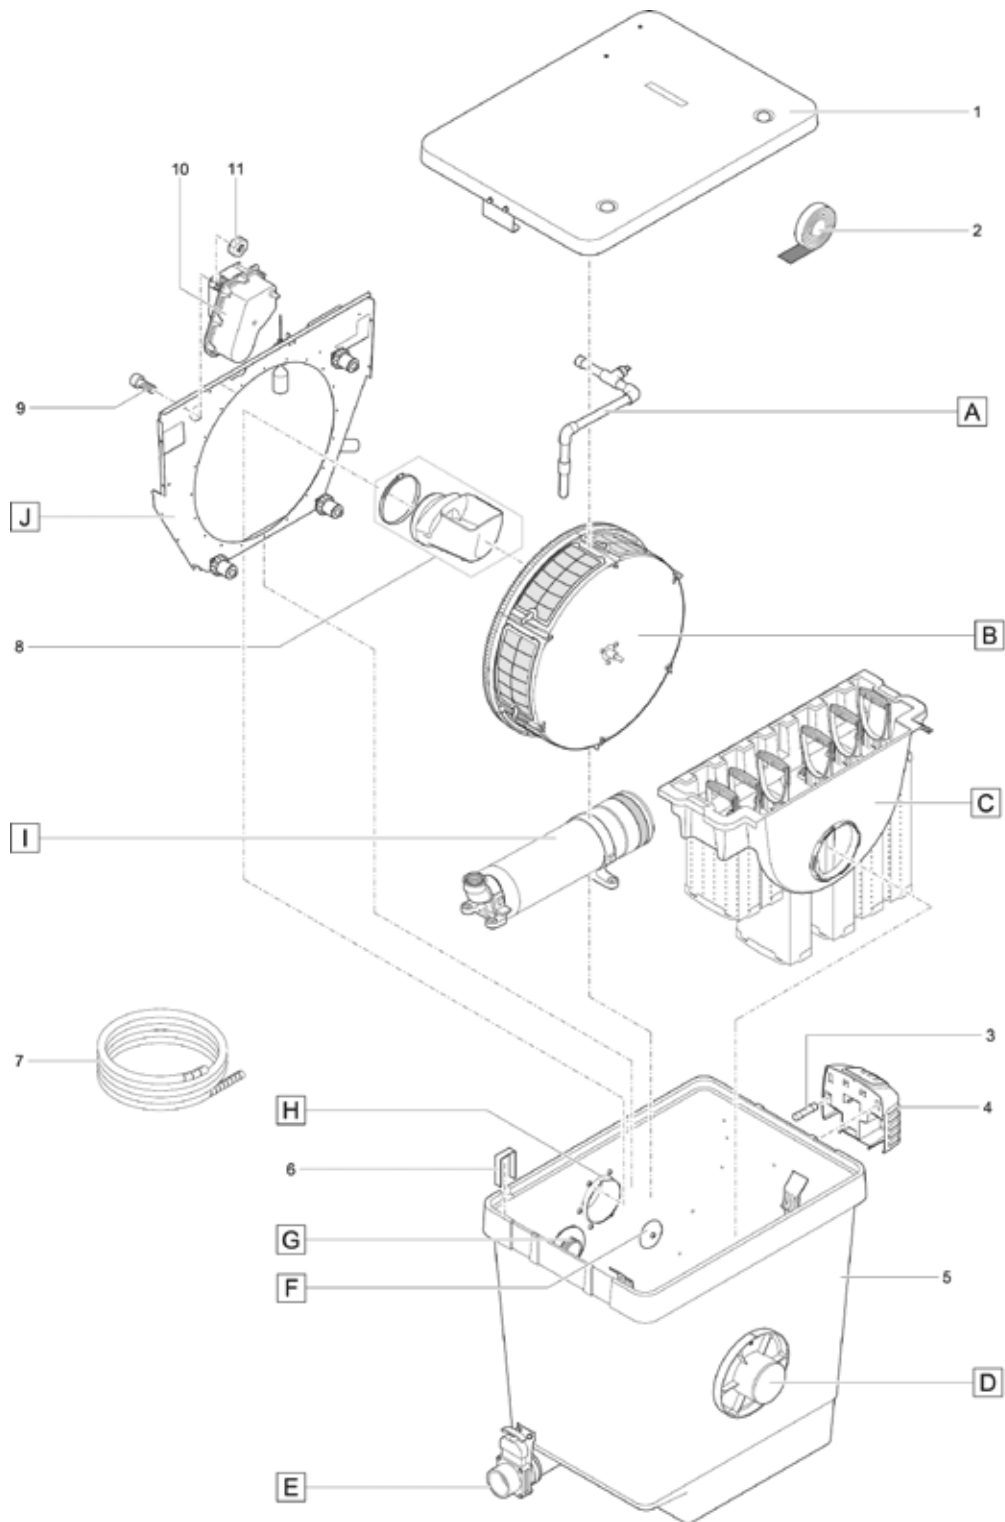

Item no.	Product
54850	BioTec Premium 80000 pump-fed OC
54854	GB BioTec Premium 80000 pump-fed OC