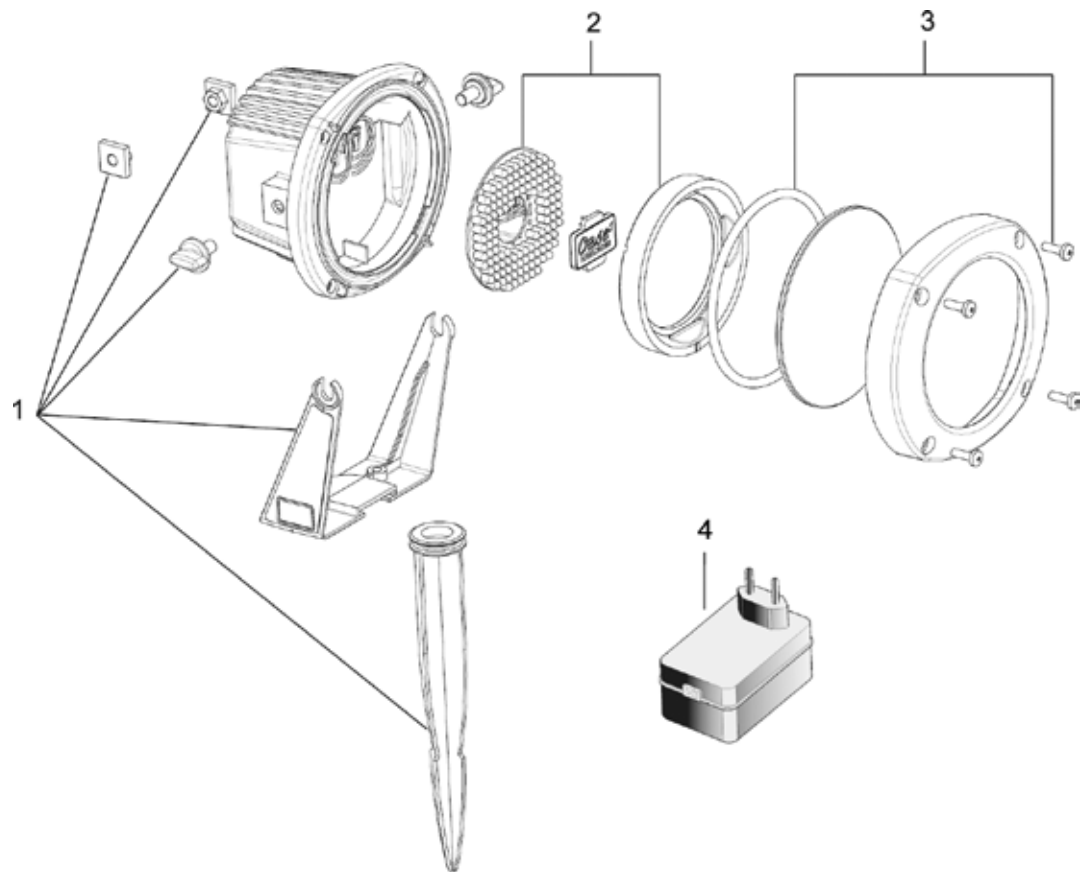

Item no.	Product
50366	LunAqua 10 LED /01

Pos.	Item no. Product	Product	Item no. Spare part	Spare part	Number
1	50366	LunAqua 10 LED /01 [INT]	13422	Spare part fastening set LunAqua	1
2	50366	LunAqua 10 LED /01 [INT]	13371	Spare part bulb assembly LunAqua 10 LED	1
3	50366	LunAqua 10 LED /01 [INT]	13421	Spare part top/glass LunAqua 10 LED	1
4	50366	LunAqua 10 LED /01 [INT]	73313	Spare Underwater transformer UST 150 /01	1