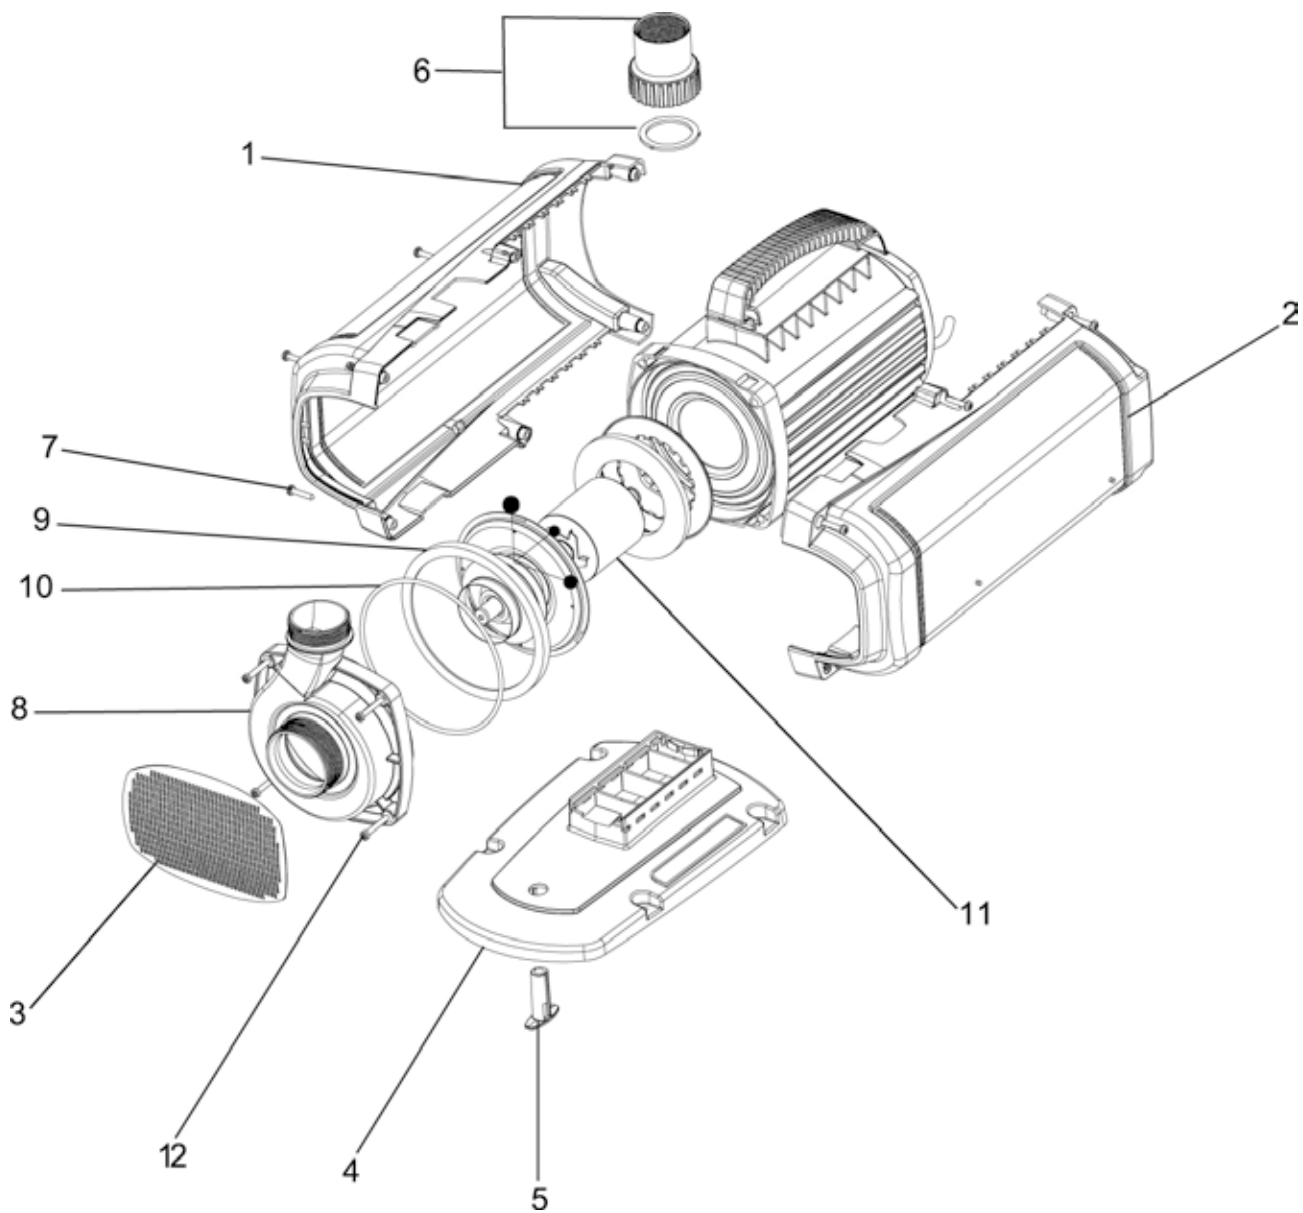

Item no.	Product
56870	Aquarius Universal Expert 21000
56871	Aquarius Universal Expert 27000
56872	Aquarius Universal Expert 40000