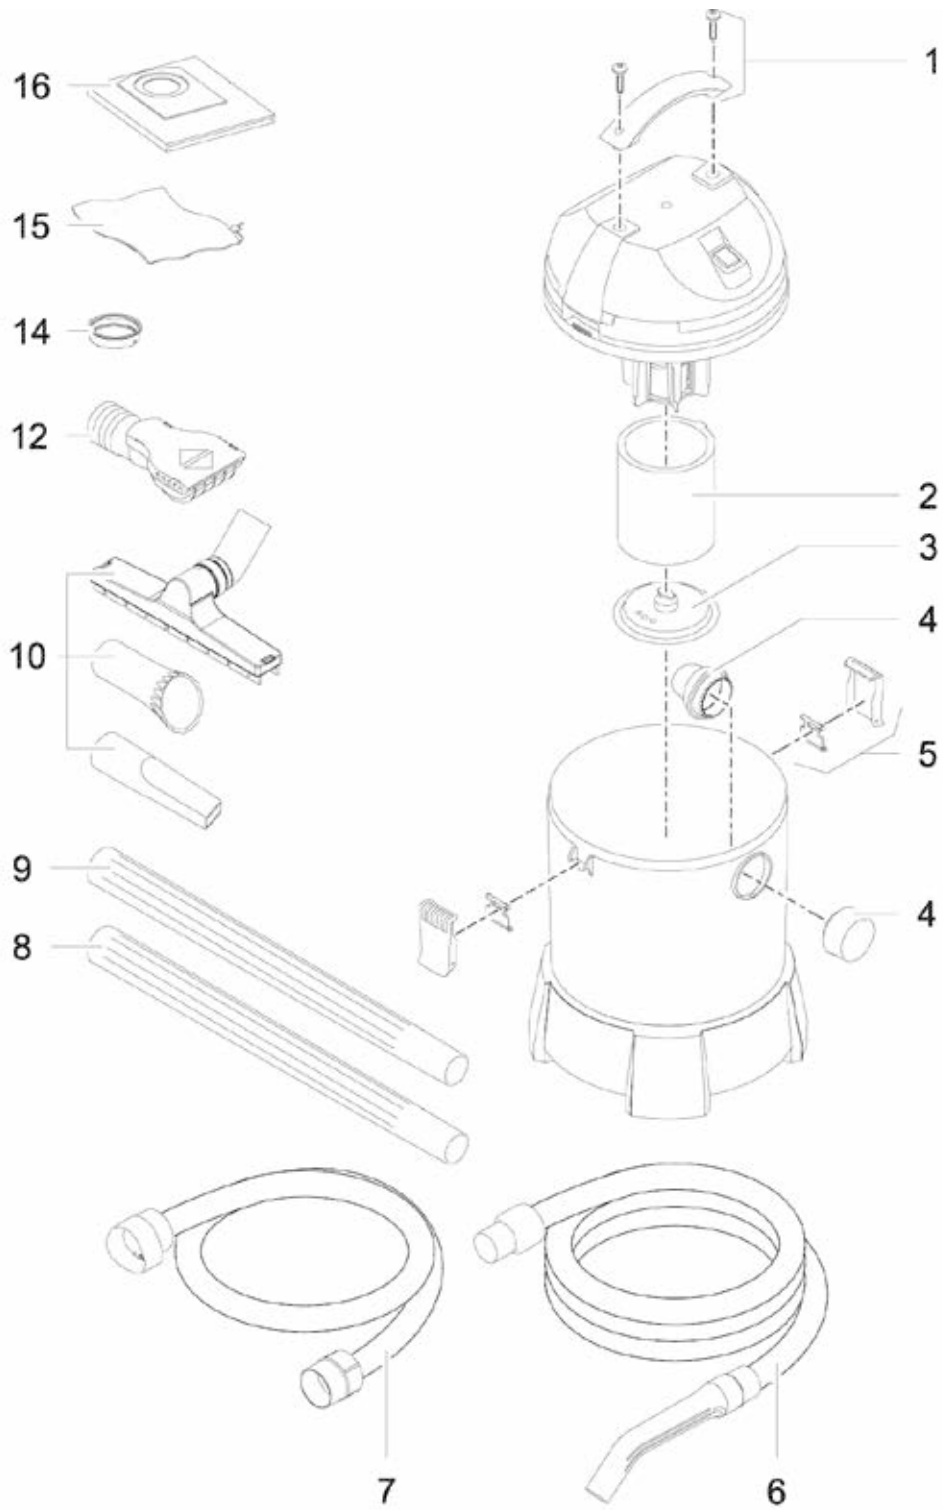

Item no.	Product
50529	PondoVac Classic
50110	GB PondoVac Classic