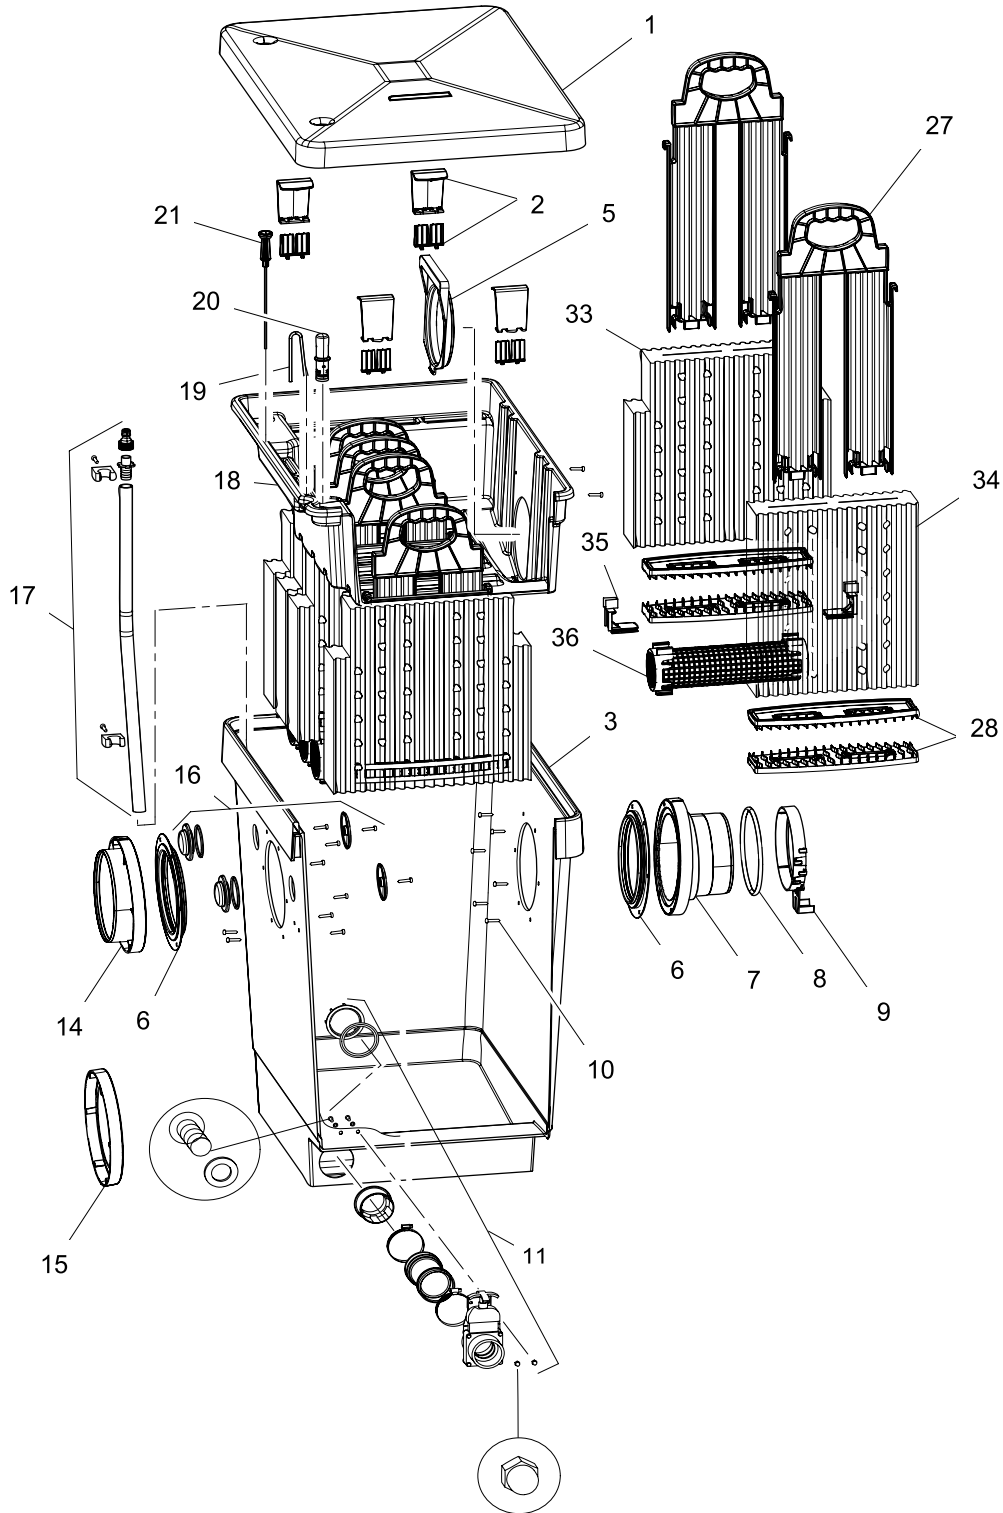

Item no.	Product
37109	ProfiClear Classic phosphate binder mod.