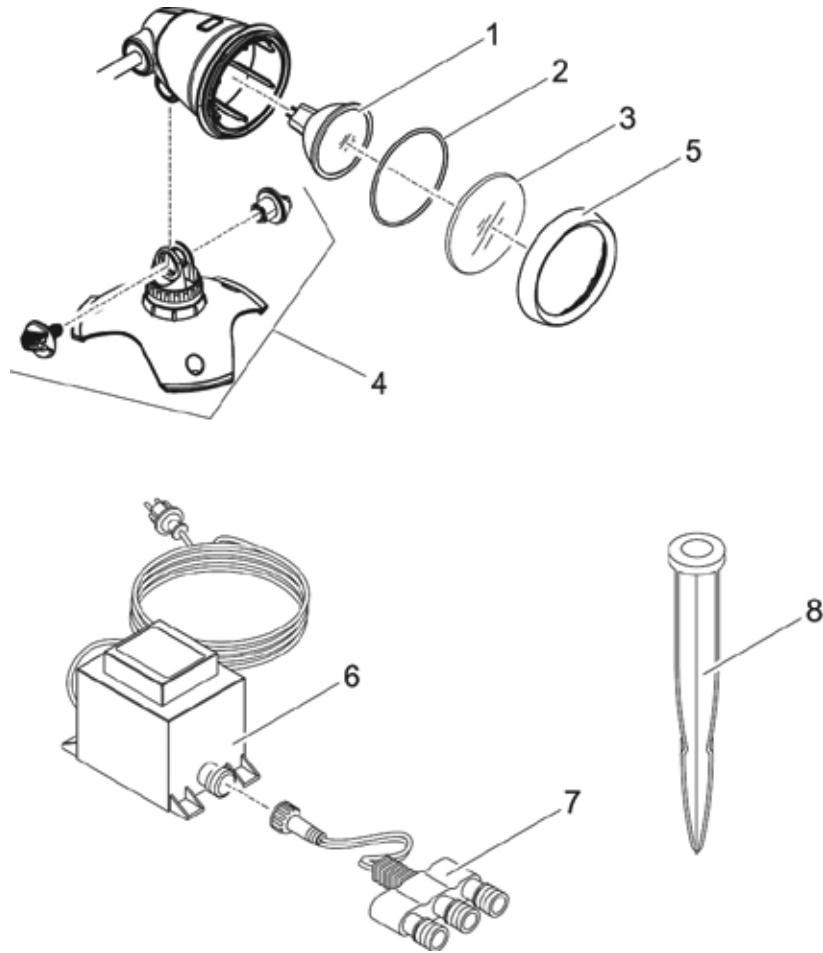

Item no.	Product
57034	LunAqua 3 LED Set 1
57035	LunAqua 3 LED Set 3

Pos.	Item no. Product	Product	Item no. Spare part	Spare part	Number
1	57034	LunAqua 3 LED Set 1 [INT]	47727	LED Lamp LunAqua 3 LED 2017	1
	57035	LunAqua 3 LED Set 3 [INT]			
2	57034	LunAqua 3 LED Set 1 [INT]	27267	O-Ring SI 61 x 2 SH70 A black	1
	57035	LunAqua 3 LED Set 3 [INT]			
3	57034	LunAqua 3 LED Set 1 [INT]	27259	Lens clear LunAqua 3	1
	57035	LunAqua 3 LED Set 3 [INT]			
4	57034	LunAqua 3 LED Set 1 [INT]	22982	Spare part base LunAqua 3 LED	1
	57035	LunAqua 3 LED Set 3 [INT]			
5	57034	LunAqua 3 LED Set 1 [INT]	27073	Coupling nut LunAqua 3 / Classic LED	1
	57035	LunAqua 3 LED Set 3 [INT]			
6	57034	LunAqua 3 LED Set 1 [INT]	27067	Transformer 20VA 2m H05RN-F 2 x 0.75 mm²	1
	57035	LunAqua 3 LED Set 3 [INT]			
7	57034	LunAqua 3 LED Set 1 [INT]	15117	Adapter male H05RN-F2x0.75/female 3x2.35	1
	57035	LunAqua 3 LED Set 3 [INT]			
8	57034	LunAqua 3 LED Set 1 [INT]	20284	Spike	1
	57035	LunAqua 3 LED Set 3 [INT]