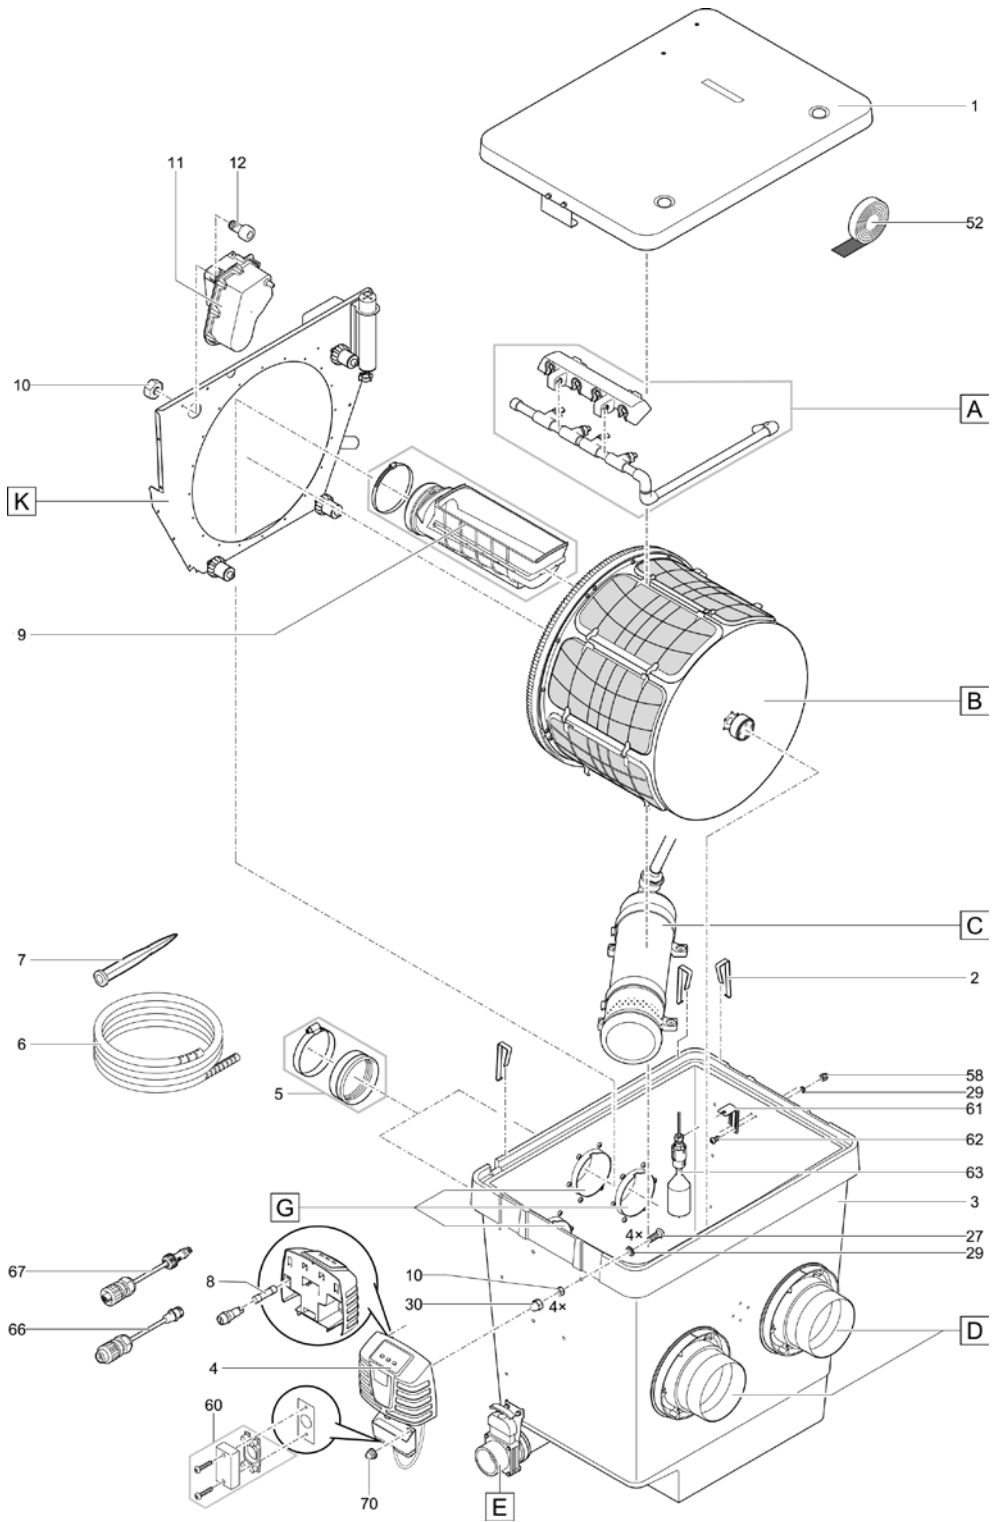

Item no.	Product
47005	ProfiClear Premium DF-L gravity-fed OC
47006	GB ProfiClear Premium DF-L gravity-fed OC