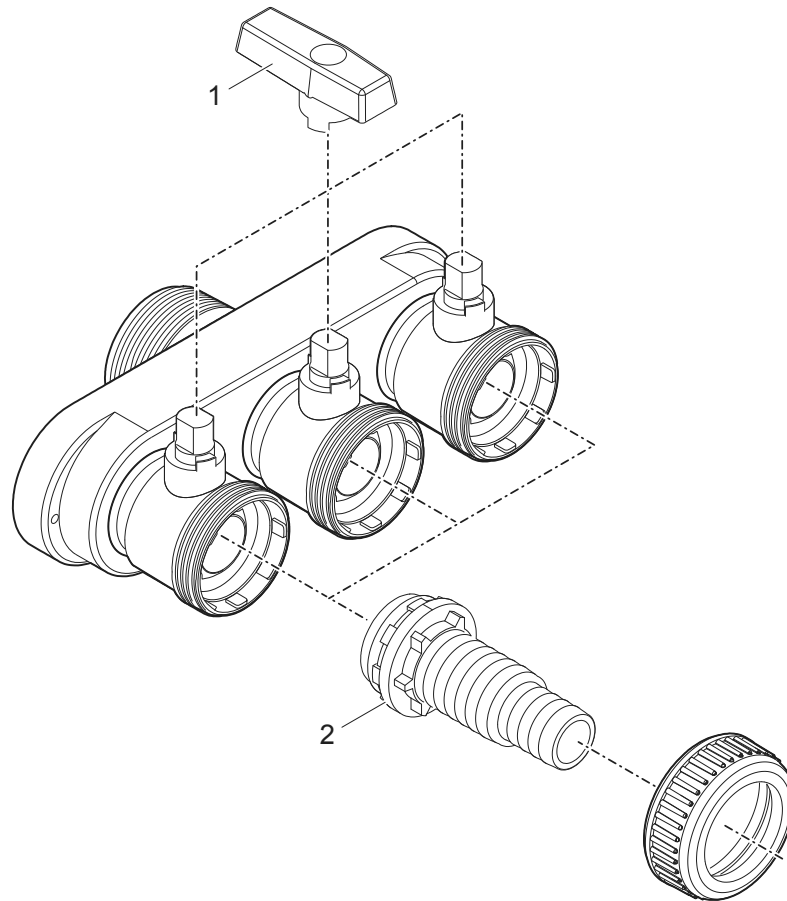

Item no.	Product
89045	Water diverter 1 1/4"

Pos.	Item no. Product	Product	Item no. Spare part	Spare part	Number
1	89045	Water diverter 1 1/4" [INT]	88317	Diverter Hose Adapter 1 1/4" 1"	1
2	89045	Water diverter 1 1/4" [INT]	90000	Diverter 1 1/4" handle	1