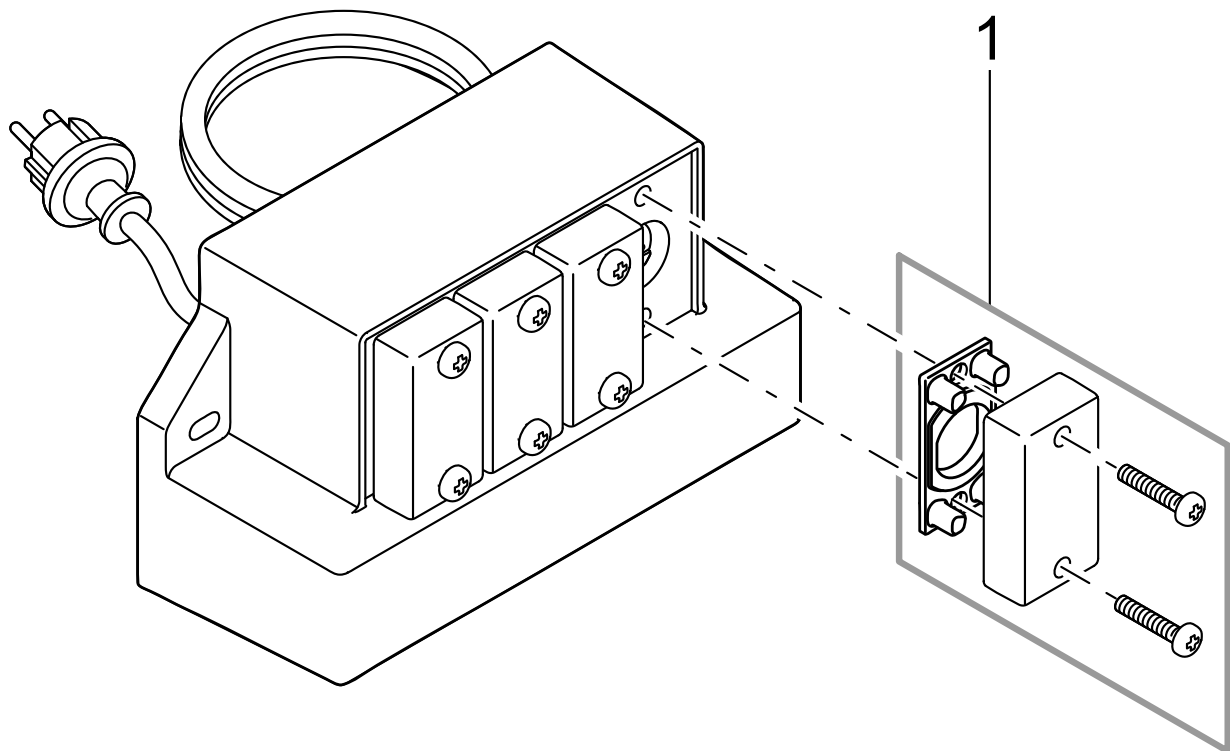

Item no.	Product
57821	LunAqua Power LED Driver 3 m

Pos.	Item no. Product	Product	Item no. Spare part	Spare part	Number
1	57821	LunAqua Power LED Driver 3 m [INT]	43867	Spare set ASM gland seal	1