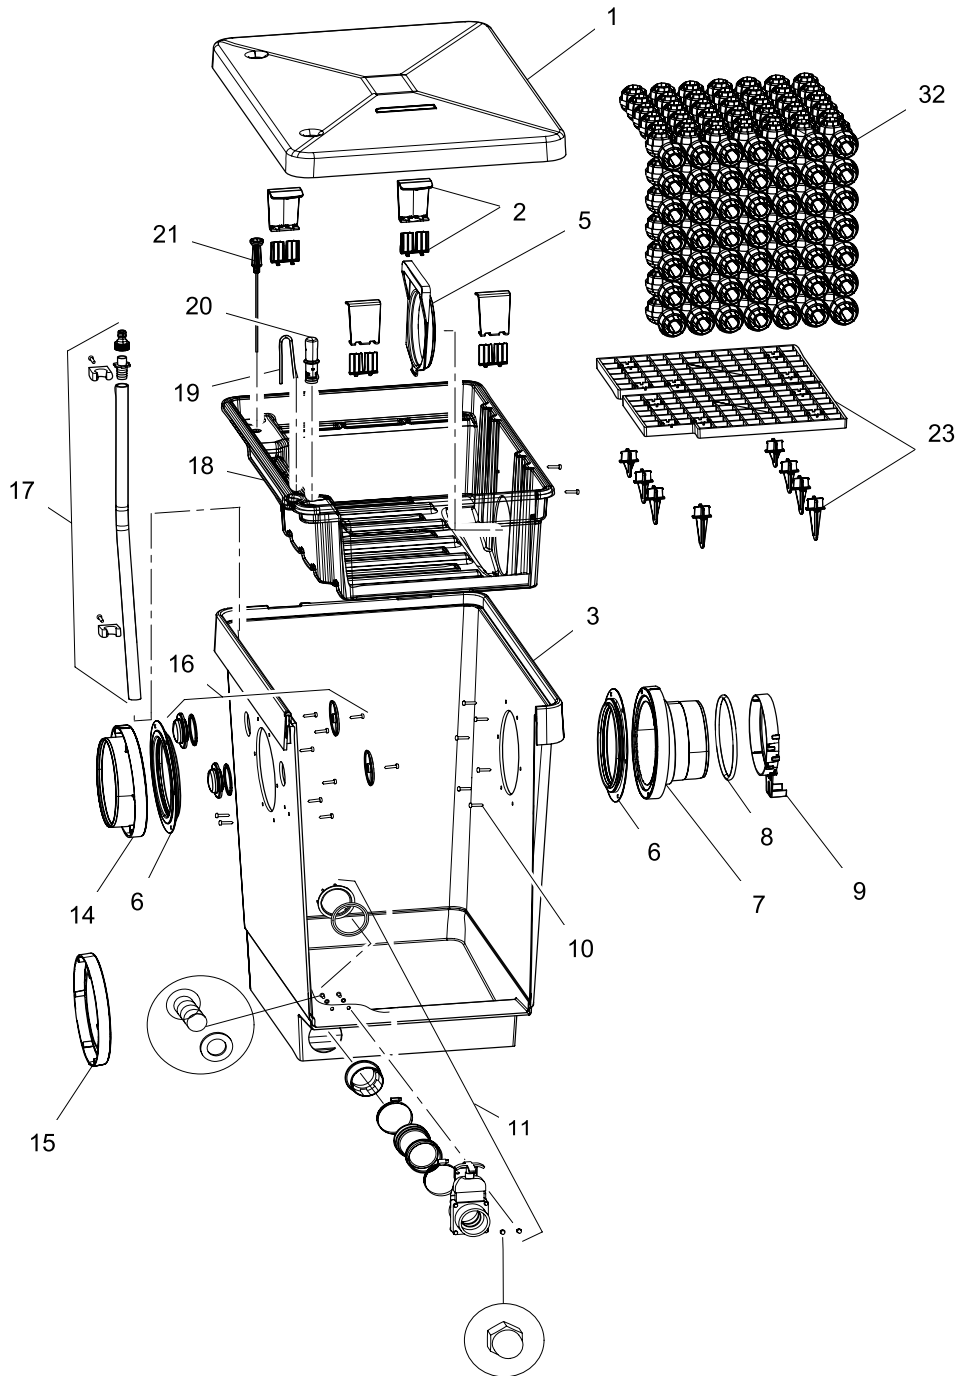

Item no.	Product
37144	ProfClear M 4 Bioballs filter module