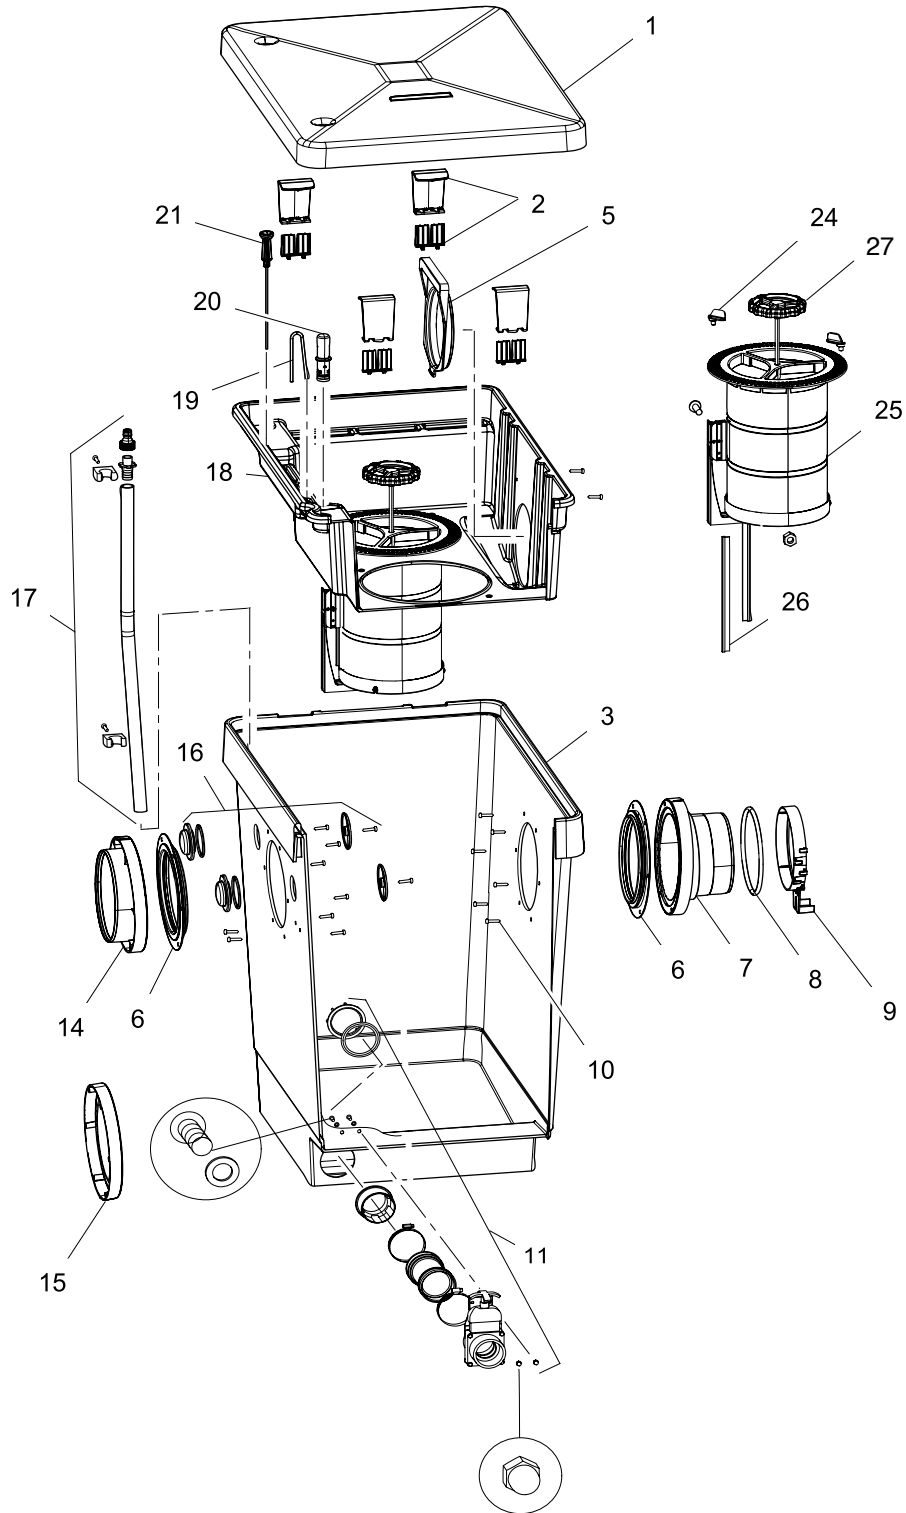

Item no.	Product
37108	ProfiClear Classic coarse debris extrac.