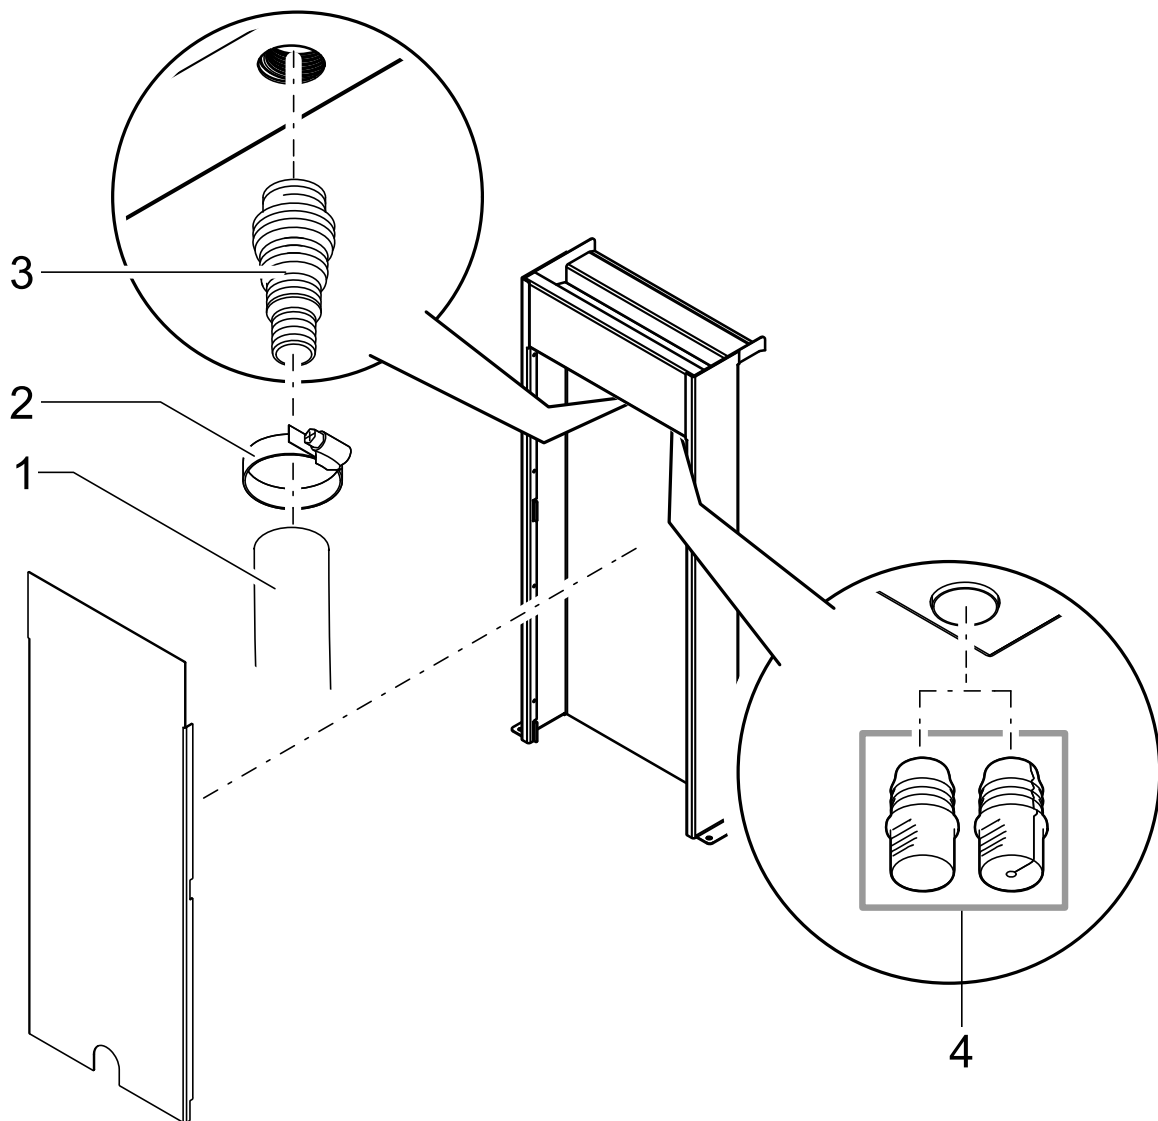

Item no.	Product
70774	Waterfall Kit 30
70775	Waterfall Kit 60