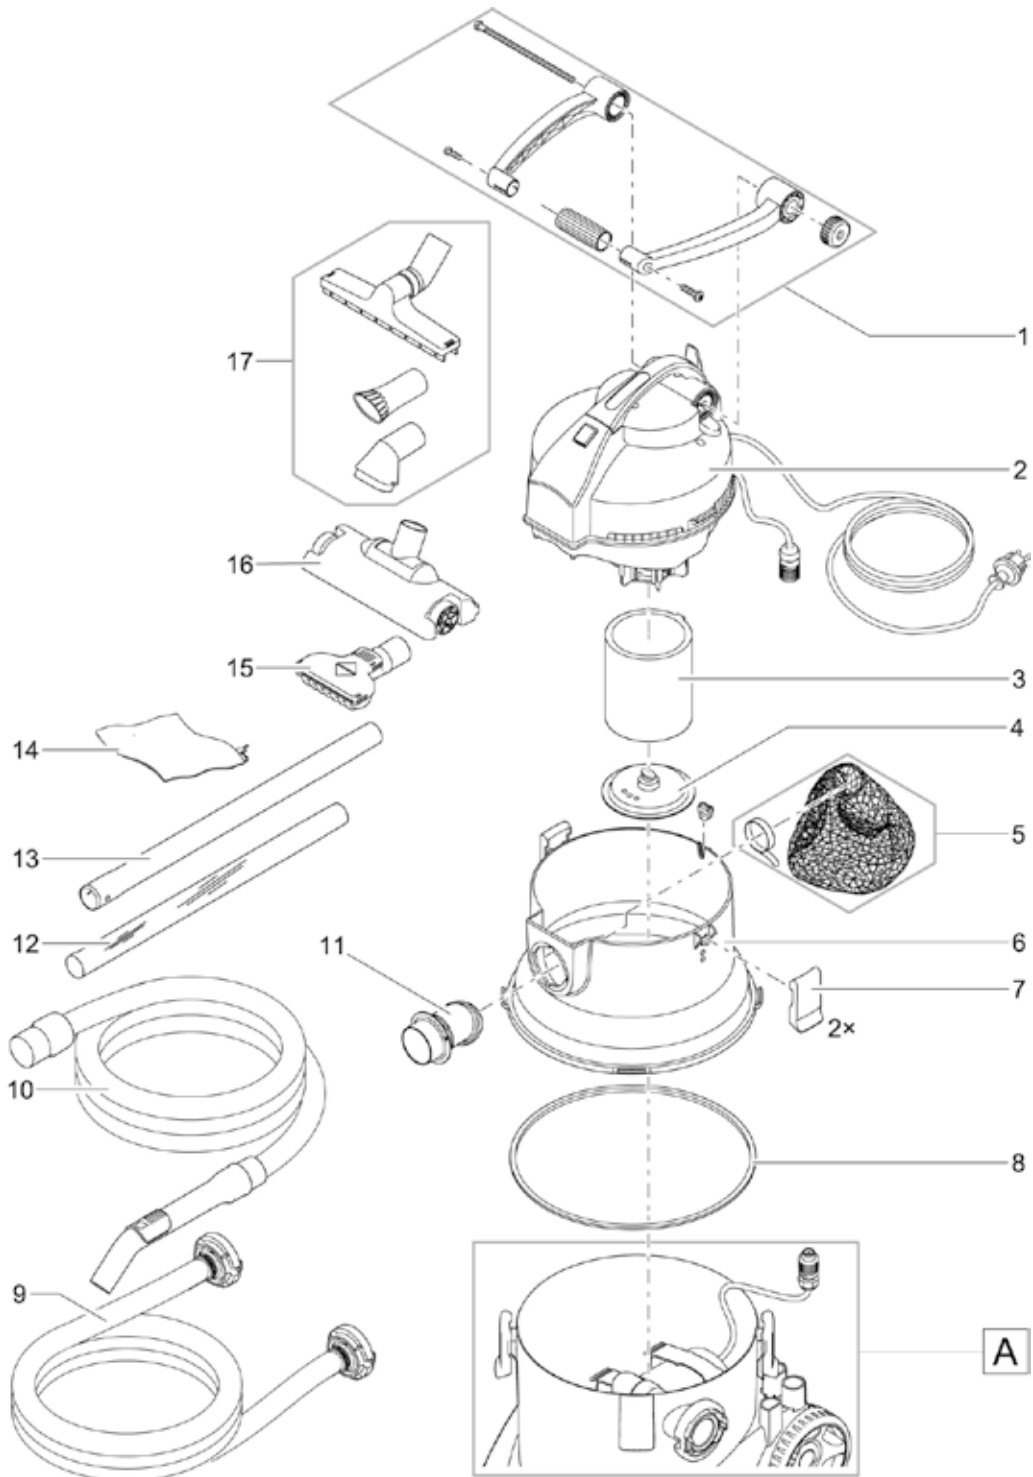

Item no.	Product
41982	PondoVac 5
41983	GB PondoVac 5