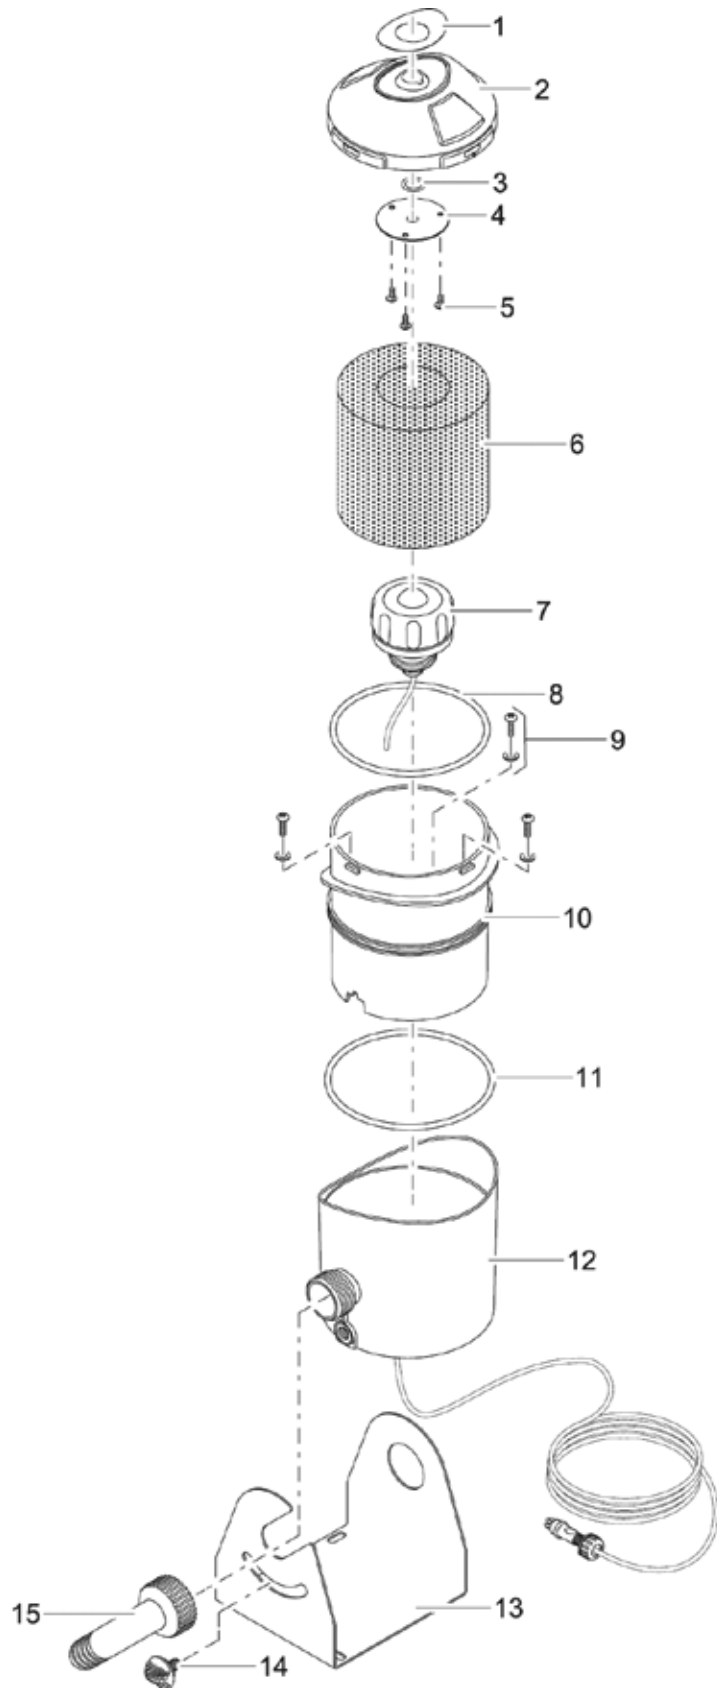

Item no.	Product
50191	Water Jet Lightning