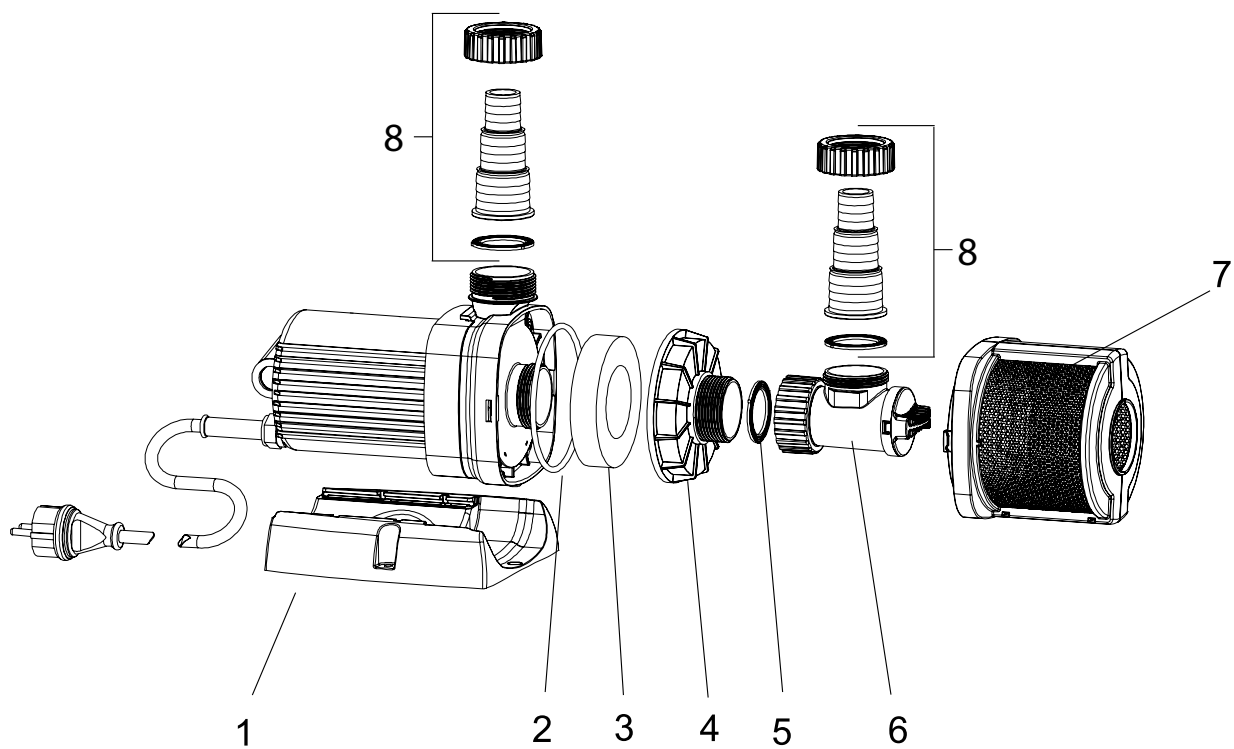

Item no.	Product
56614	Aquarius Universal Premium 4000
56617	Aquarius Universal Premium 5000
56637	Aquarius Universal Premium 6000
56876	Aquarius Universal Premium 9000
56879	Aquarius Universal Premium 12000
56619	GB Aquarius Universal Premium 5000