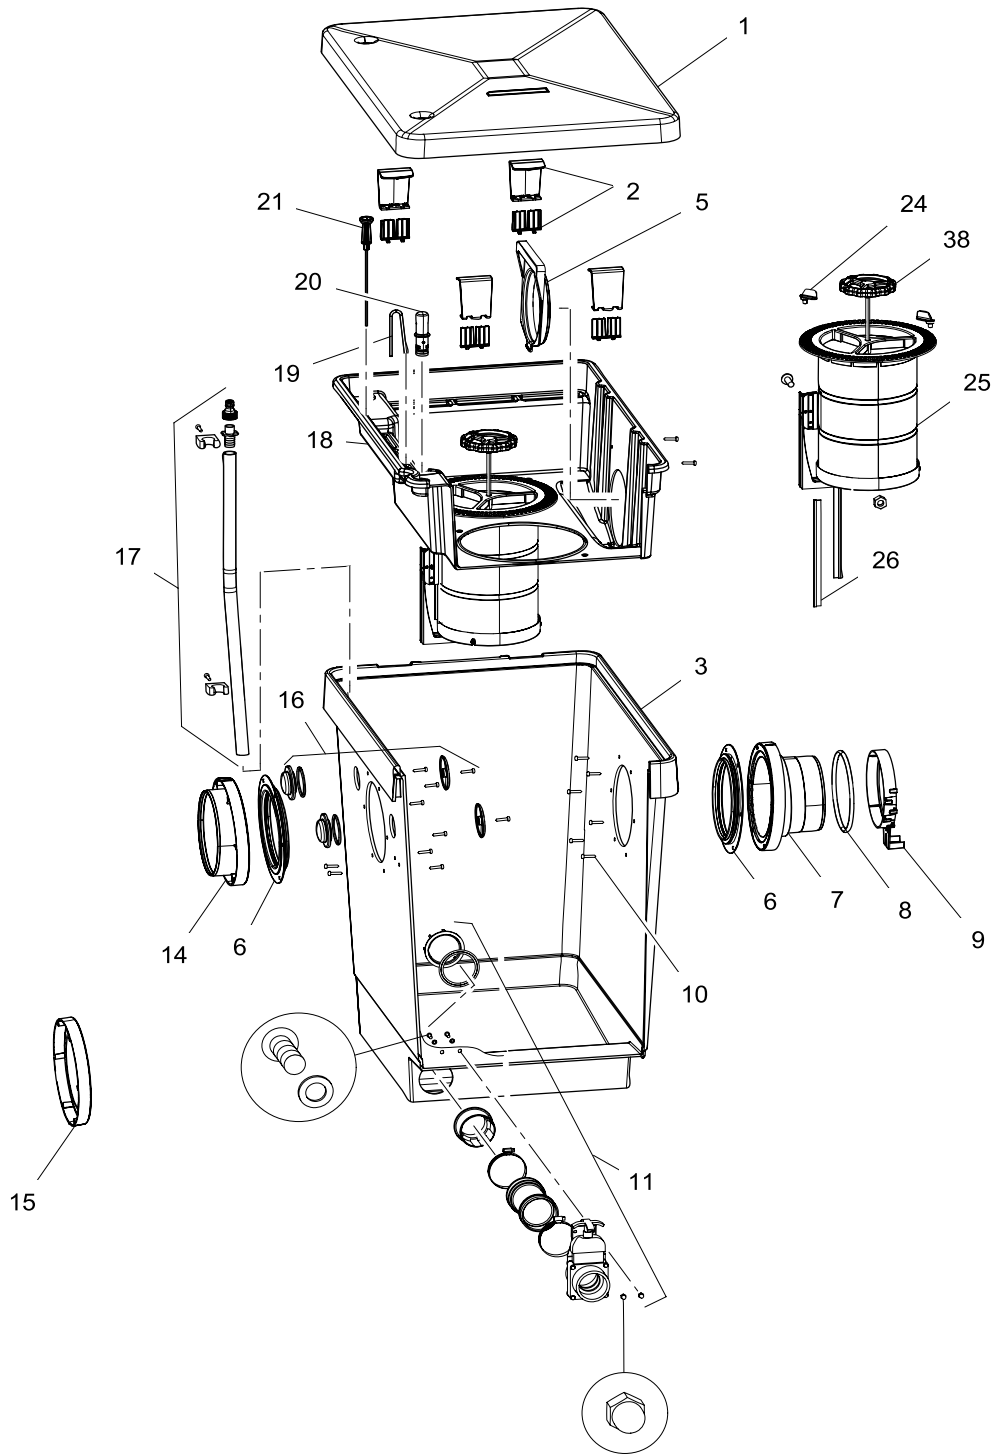

Item no.	Product
51064	ProfiClear Classic coarse debris extrac.