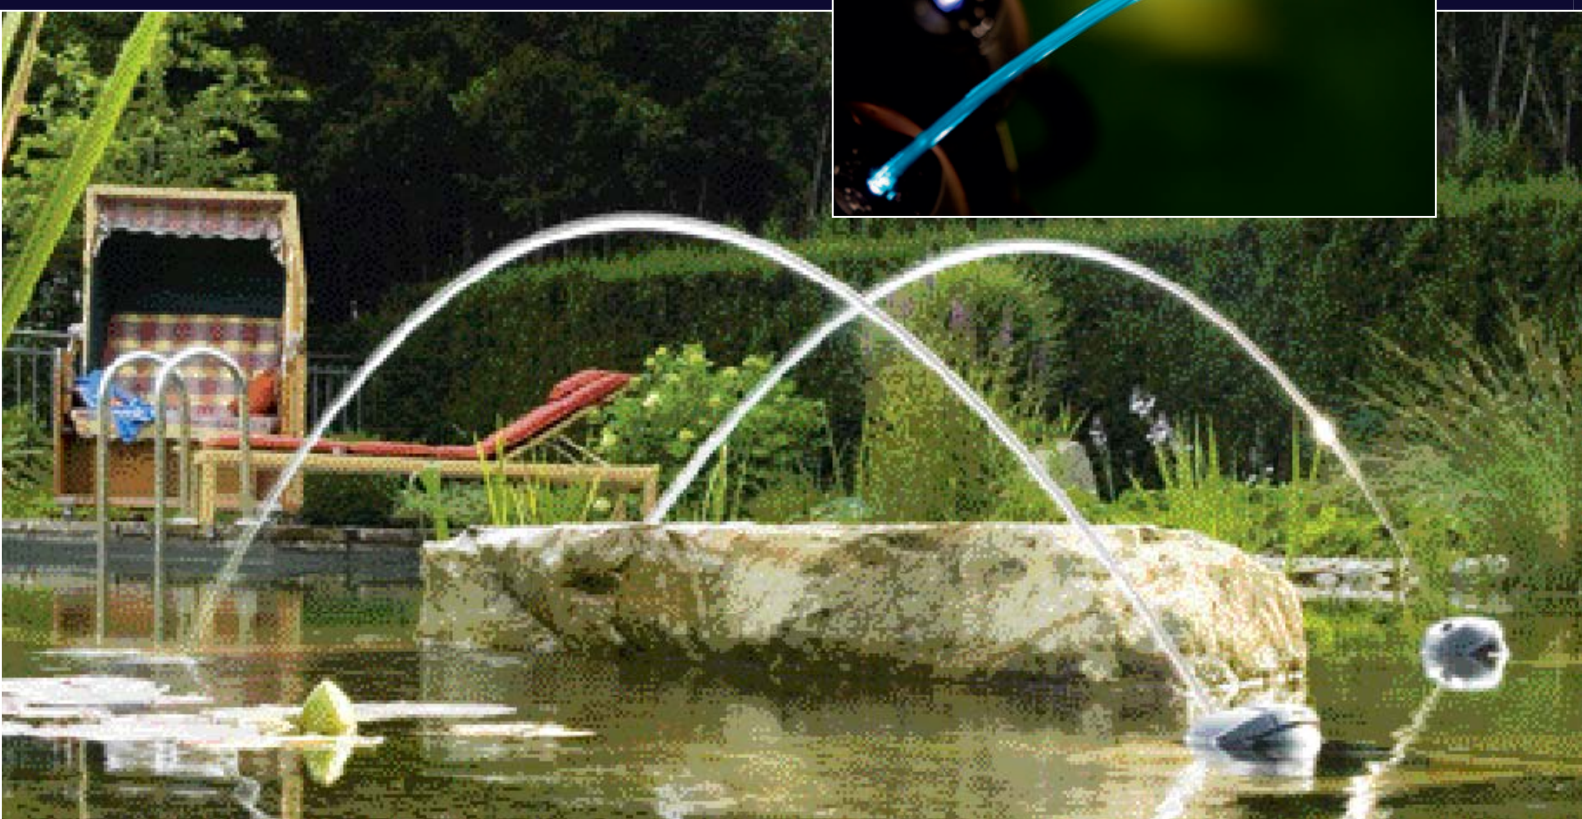

IDEAL IMPLEMENTATION:

- Implementation in the water and out of the
  water, e.g. from the bank into the water or
  in a gravel bed