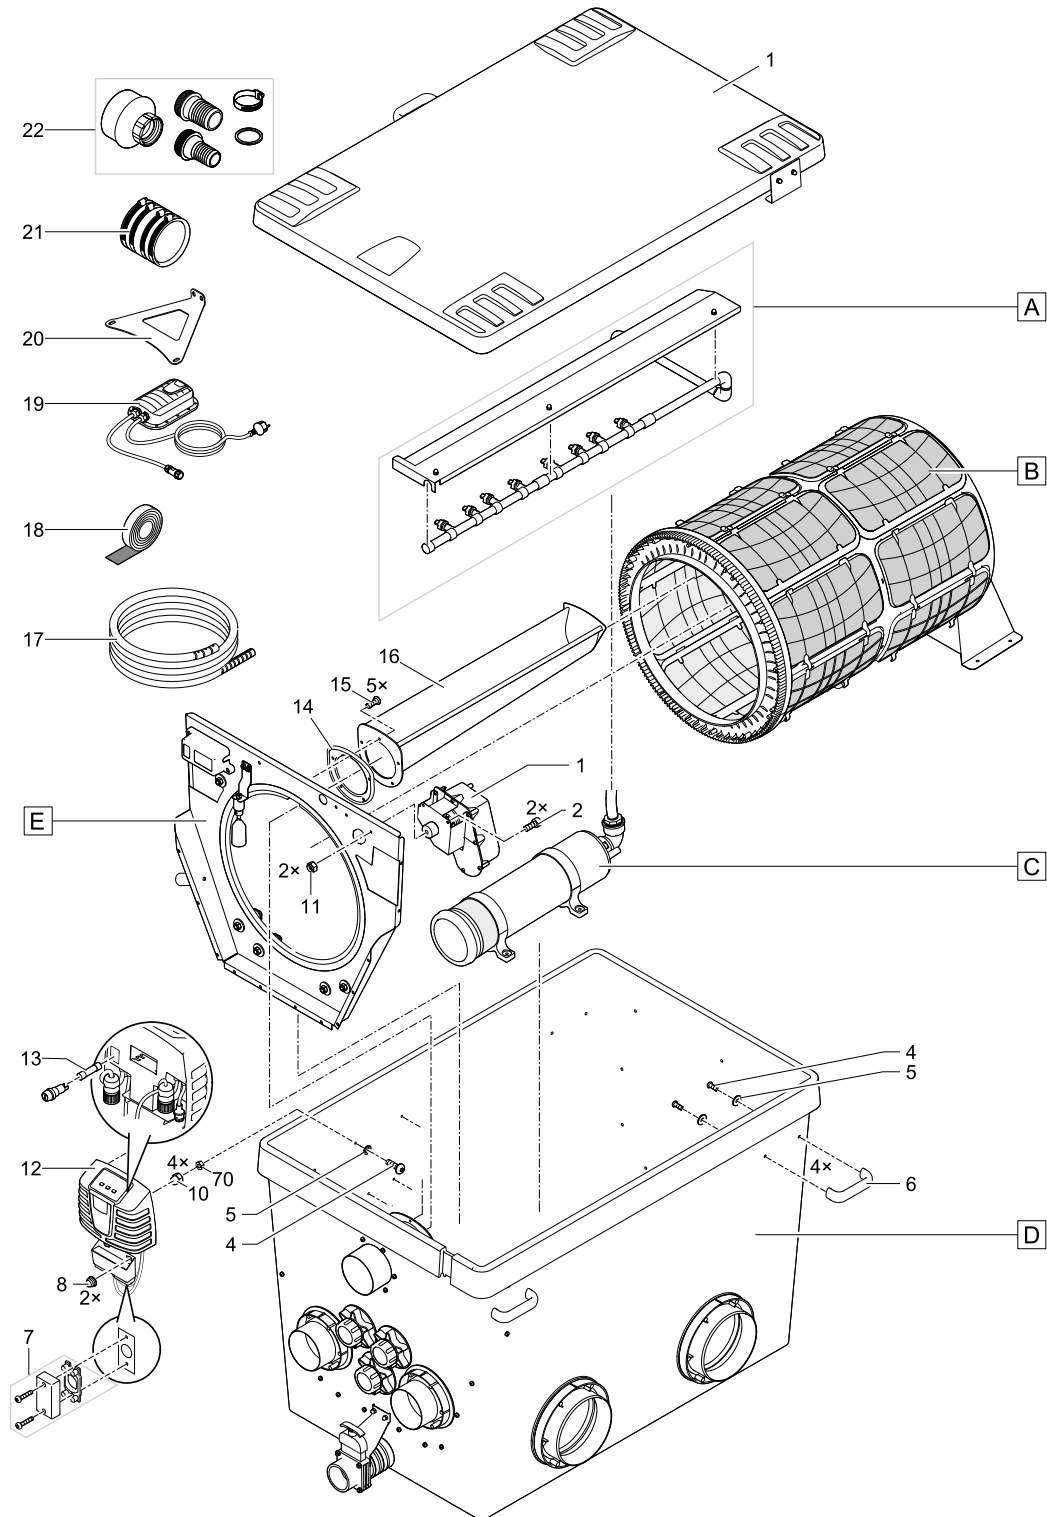

Item no.	Product
73365	ProfiClear Premium DF-XL pump-fed EGC
73366	GB ProfiClear Premium DF-XL pump-fed EGC