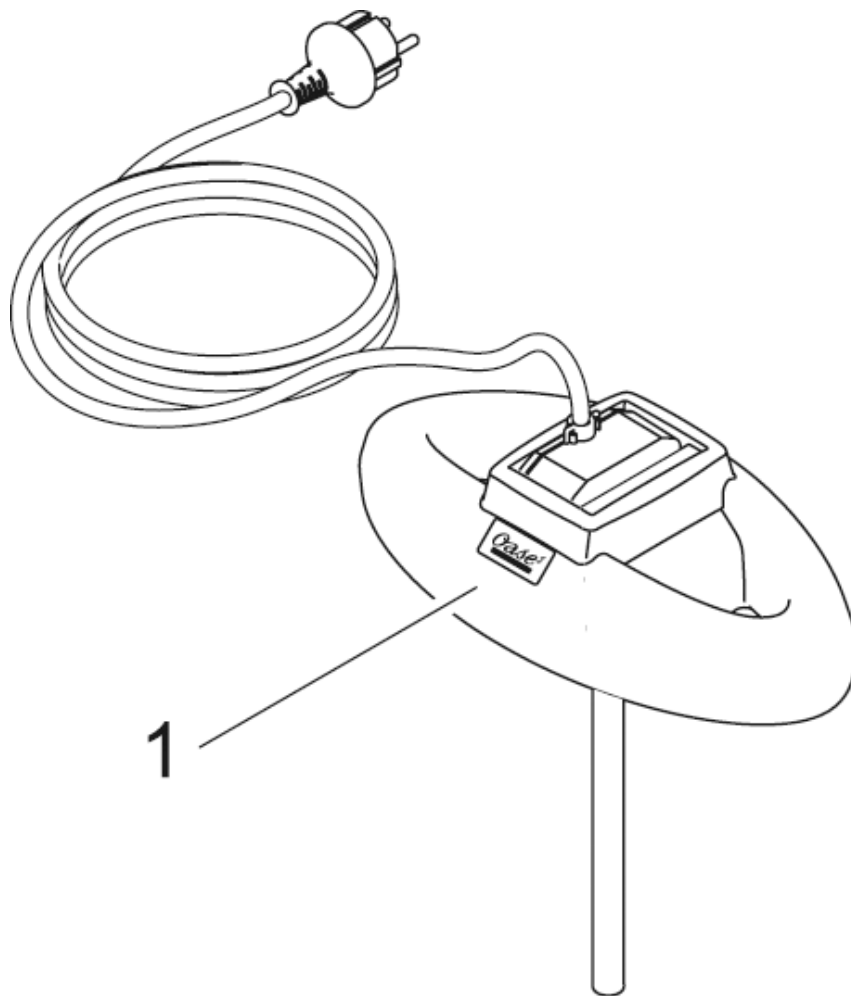

Item no.	Product
51230	IceFree Thermo 200
51231	IceFree Thermo 330

Pos.	Item no. Product	Product	Item no. Spare part	Spare part	Number
1	51230	IceFree Thermo 200 [INT]	21600	Floater IceFree Thermo	1