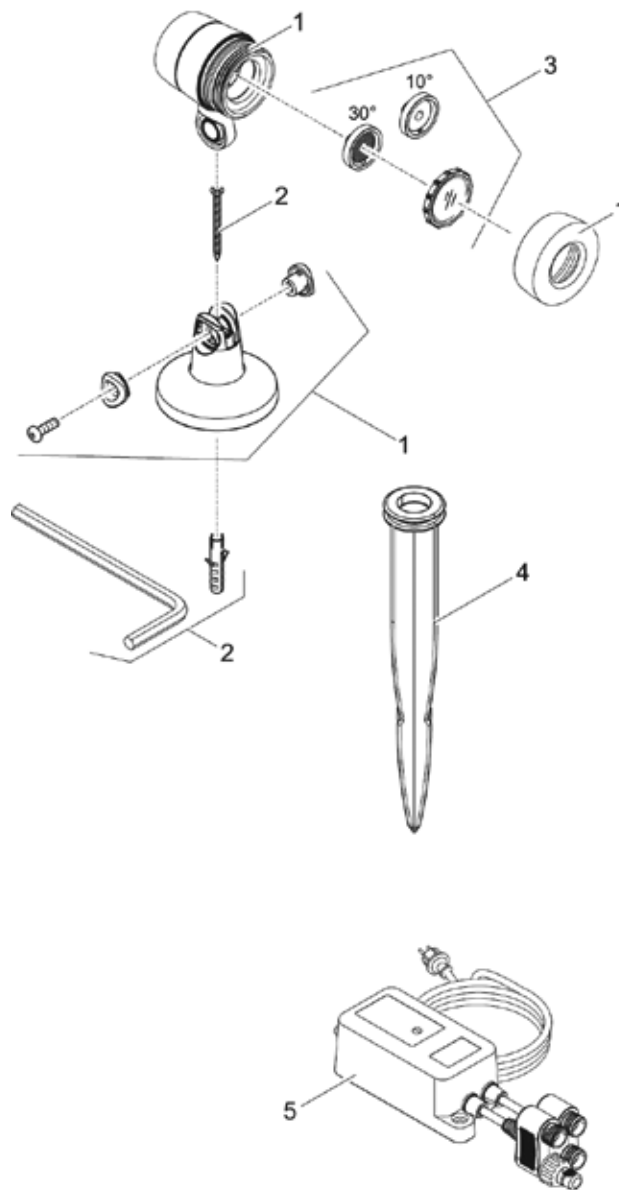

Item no.	Product
50507	LunAqua Maxi LED Set 1
50508	LunAqua Maxi LED Set 3
50509	LunAqua Maxi LED Solo

Pos.	Item no. Product	Product	Item no. Spare part	Spare part	Number
1	50507	LunAqua Maxi LED Set 1 [INT]	50509	LunAqua Maxi LED Solo	1
	50508	LunAqua Maxi LED Set 3 [INT]			
2	50507	LunAqua Maxi LED Set 1 [INT]	15671	Replacement holder LunAqua Maxi	1
	50508	LunAqua Maxi LED Set 3 [INT]			
	50509	LunAqua Maxi LED Solo [INT]			
3	50507	LunAqua Maxi LED Set 1 [INT]	15670	Spare optics LunAqua Maxi	1
	50508	LunAqua Maxi LED Set 3 [INT]			
	50509	LunAqua Maxi LED Solo [INT]			
4	50507	LunAqua Maxi LED Set 1 [INT]	20284	Spike	1
	50508	LunAqua Maxi LED Set 3 [INT]			
	50509	LunAqua Maxi LED Solo [INT]			
5	50507	LunAqua Maxi LED Set 1 [INT]	14614	ASM electronic unit LunAqua Maxi Set 1	1
	50508	LunAqua Maxi LED Set 3 [INT]	15213	ASM electronic unit LunAqua Maxi Set 3	1