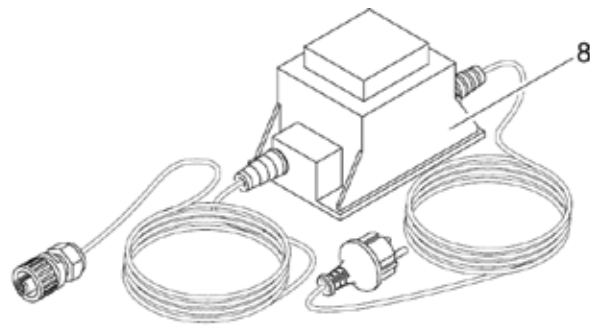

Pos.	Item no. Product	Product	Item no. Spare part	Spare part	Number
1	50240	Water Trio [INT]	11878	Nozzle protector	3
2	50240	Water Trio [INT]	11999	ASM top cover Water Trio	1
3	50240	Water Trio [INT]	11943	ASM LED nozzle Water Trio / Quintet	3
3A	50240	Water Trio [INT]	76611	ASM LED nozzle Water Trio / Quintet warm	3
4	50240	Water Trio [INT]	11884	Base plate Water Trio / Quintet	1
5	50240	Water Trio [INT]	12476	ASM cable protection Water Trio	1
6	50240	Water Trio [INT]	12477	ASM controller Trio programmed	1
7	50240	Water Trio [INT]	33371	Cover FM-Master	1
8	50240	Water Trio [INT]	35807	ASM transf. DC connector 13.5 V / 60 VA	1
9	50240	Water Trio [INT]	20284	Spike	1
10	50240	Water Trio [INT]	11993	ASM extension Water Trio / Quintet	6
11	50240	Water Trio [INT]	11282	2 channel remote control	1
12	50240	Water Trio [INT]	11978	ASM pump Easy EC	3
13	50240	Water Trio [INT]	46660	Spare rotor Easy EC	3
14	50240	Water Trio [INT]	12474	ASM bearing plate w. gasket Trio/Quintet	3
15	50240	Water Trio [INT]	11909	Filter housing Easy EC	3