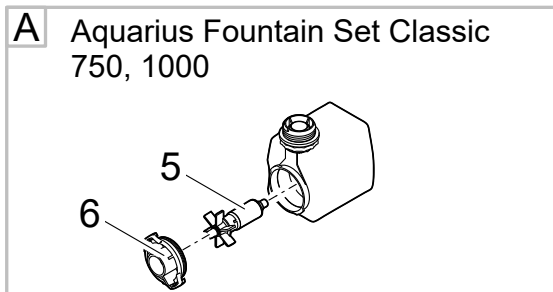

Item no.	Product
43041	Aquarius Fountain Set Classic 750
57399	Aquarius Fountain Set Classic 1000
57400	Aquarius Fountain Set Classic 1500
57401	Aquarius Fountain Set Classic 2500
57402	Aquarius Fountain Set Classic 3500
77371	Aquarius Fountain Set Classic 2000 E
77372	Aquarius Fountain Set Classic 3000 E
77374	Aquarius Fountain Set Classic 4000 E
43042	GB Aquarius Fountain Set Classic 750
57438	GB Aquarius Fountain Set Classic 1000
57439	GB Aquarius Fountain Set Classic 1500
57440	GB Aquarius Fountain Set Classic 2500
57441	GB Aquarius Fountain Set Classic 3500
77375	GB Aquarius Fountain Set Classic 2000 E
77376	GB Aquarius Fountain Set Classic 3000 E
77377	GB Aquarius Fountain Set Classic 4000 E