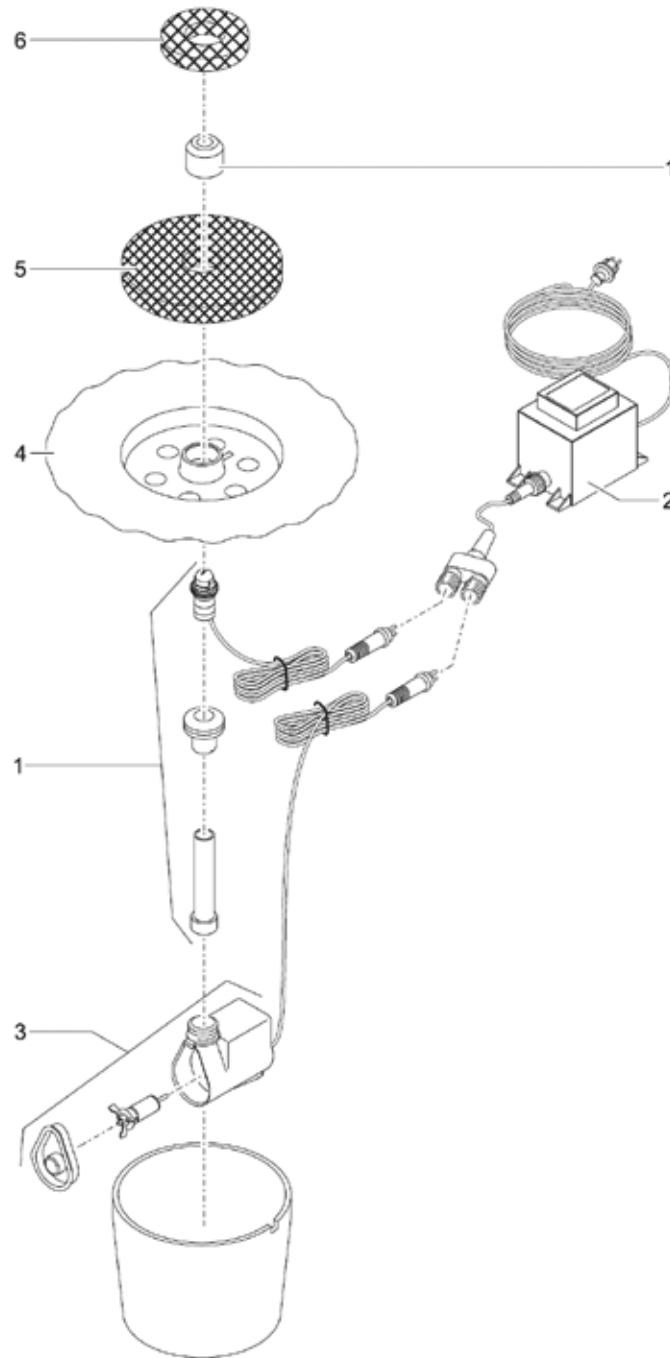

Item no.   Product
50407   LunaLed Creative Set

Pos.	Item no. Product	Product	Item no. Spare part	Spare part	Number
1	50407	LunaLed Creative Set [INT]	13540	ASM LunaLed 9s set	1
2	50407	LunaLed Creative Set [INT]	13534	Transformer 10 VA - 12 W	1
3	50407	LunaLed Creative Set [INT]	13538	ASM pump LunaLed Creative Set	1
4	50407	LunaLed Creative Set [INT]	13425	Cover LunaLed Creative Set	1
5	50407	LunaLed Creative Set [INT]	13532	Foam LunaLed Creative Set	1
6	50407	LunaLed Creative Set [INT]	14142	Splash guard collar LunaLed Creative Set	1