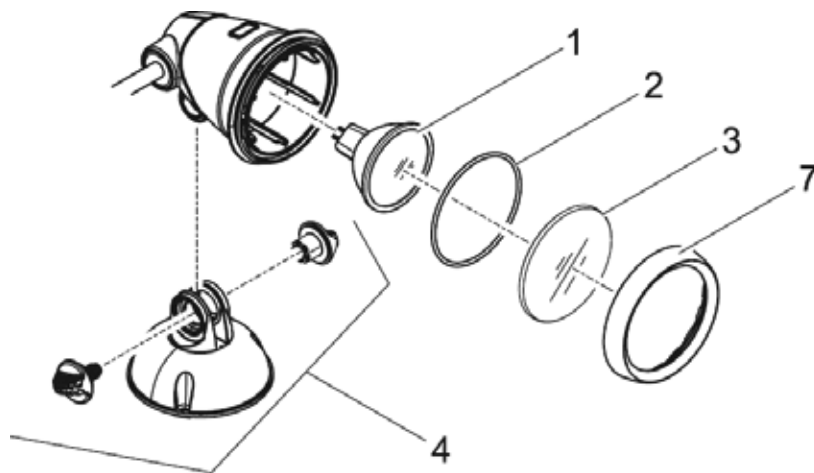

Item no.	Product
50527	LunAqua Classic LED Set 1
50530	LunAqua Classic LED Set 3

Pos.	Item no. Product	Product	Item no. Spare part	Spare part	Number
1	50527	LunAqua Classic LED Set 1 [INT]	42652	Lamp LED MR-16 12 V / 1 W GU5.3 SMD	1
	50530	LunAqua Classic LED Set 3 [INT]			
2	50527	LunAqua Classic LED Set 1 [INT]	27267	O-Ring SI 61 x 2 SH70 A black	1
	50530	LunAqua Classic LED Set 3 [INT]			
3	50527	LunAqua Classic LED Set 1 [INT]	27259	Lens clear LunAqua 3	1
	50530	LunAqua Classic LED Set 3 [INT]			
4	50527	LunAqua Classic LED Set 1 [INT]	35649	ASM base Luminis / LunAqua Classic	1
	50530	LunAqua Classic LED Set 3 [INT]			
5	50527	LunAqua Classic LED Set 1 [INT]	15118	Transformer 6 VA 2m H05RN-F 2 x 0.75 mm²	1
	50530	LunAqua Classic LED Set 3 [INT]			
6	50527	LunAqua Classic LED Set 1 [INT]	15117	Adapter male H05RN-F2x0.75/female 3x2.35	1
	50530	LunAqua Classic LED Set 3 [INT]			
7	50527	LunAqua Classic LED Set 1 [INT]	27073	Coupling nut LunAqua 3 / Classic LED	1
	50530	LunAqua Classic LED Set 3 [INT]