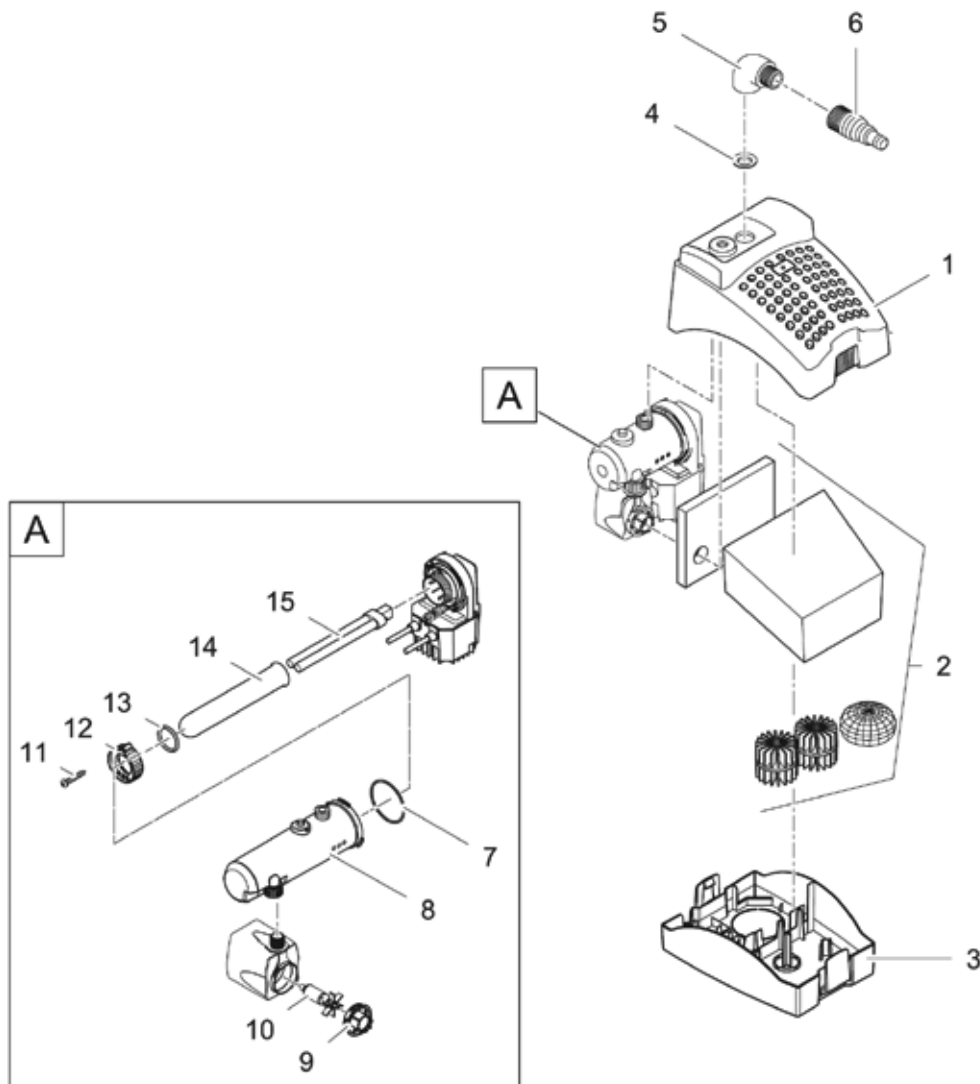

Item no.	Product
51232	GB Filtral UVC 3000

Pos.	Item no. Product	Product	Item no. Spare part	Spare part	Number
1	51232	Filtral UVC 3000 [GB]	14041	ASM filter top Filtral UVC 2500	1
2	51232	Filtral UVC 3000 [GB]	13705	Replacement filter set UVC 2500-3000	1
3	51232	Filtral UVC 3000 [GB]	13623	Base UVC 2500-3000	1
4	51232	Filtral UVC 3000 [GB]	29388	Profile gasket D35 x 5	1
5	51232	Filtral UVC 3000 [GB]	20191	90° bend Aquarius 1700	1
6	51232	Filtral UVC 3000 [GB]	42429	Spare stepped hose tail 1/2"	1
7	51232	Filtral UVC 3000 [GB]	73490	O-Ring NBR 61,6 x 2,62 SH70 A greased	1
8	51232	Filtral UVC 3000 [GB]	13965	Spare water housing UVC 2500-3000	1
9	51232	Filtral UVC 3000 [GB]	35762	ASM pump housing ASE 1000	1
10	51232	Filtral UVC 3000 [GB]	28351	Spare rotor cpl. ASE 1000 magnetized	1
11	51232	Filtral UVC 3000 [GB]	27891	Oval head screw CH-V2A DIN 7981 3.5 x 22	1
12	51232	Filtral UVC 3000 [GB]	12049	Clamp screw UVC 7/9/11W	1
13	51232	Filtral UVC 3000 [GB]	73481	O-Ring Viton 32 x 4 SH70 greased	1
14	51232	Filtral UVC 3000 [GB]	14193	Quartz glass D33 x 100.9 with rim	1
15	51232	Filtral UVC 3000 [GB]	57111	Replacement bulb UVC 7 W	1
A	51232	Filtral UVC 3000 [GB]	21615	Spare UVC / pump Filtral UVC 3000	1