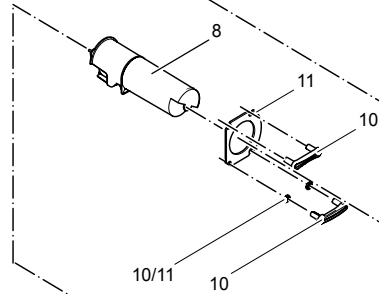

Item no.	Product
55997	FiltoClear 3000
55998	FiltoClear 6000
55999	FiltoClear 11000
56051	GB FiltoClear 3000
56052	GB FiltoClear 6000
56053	GB FiltoClear 11000
56826	GB FiltoClear 15000