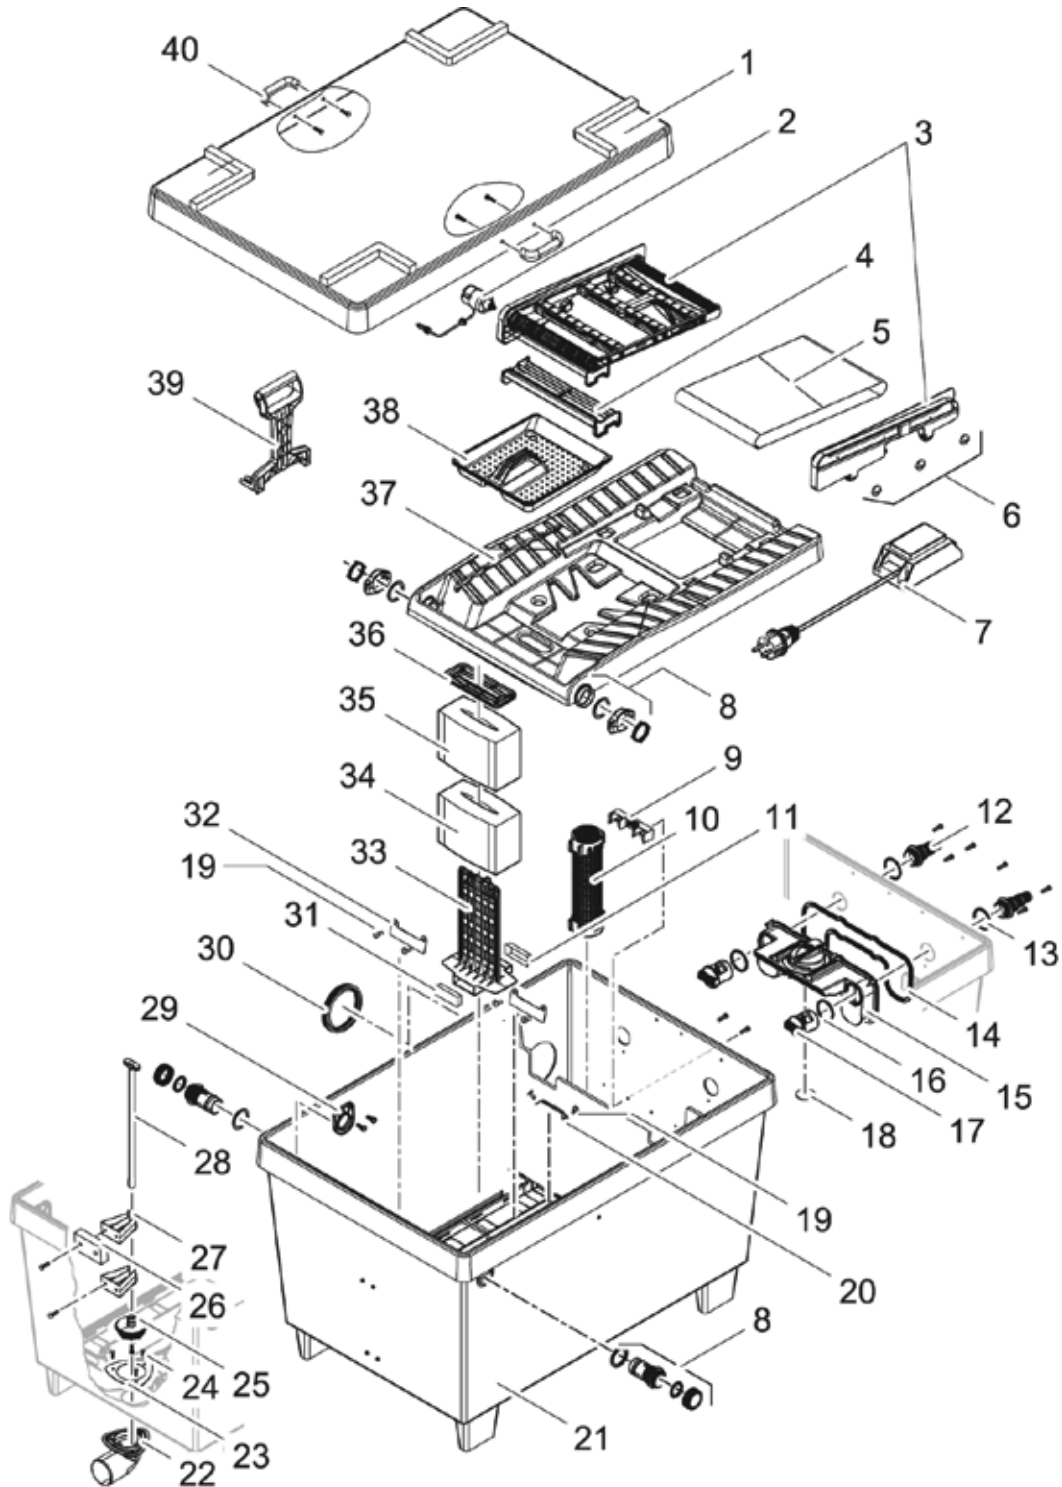

Item no.   Product
57129   BioTec ScreenMatic 36

Pos.	Item no. Product	Product	Item no. Spare part	Spare part	Number
1	57129	BioTec ScreenMatic 36 [INT]	73381	ASM cover ScreenMatic 140000	1
2	57129	BioTec ScreenMatic 36 [INT]	45196	Spare traction unit BioTec ScreenM. 2014	1
3	57129	BioTec ScreenMatic 36 [INT]	42384	ASM BioTec ScreenMatic 140000	1
4	57129	BioTec ScreenMatic 36 [INT]	44177	ASM scraper with brush ScreenMatic 2015	1
5	57129	BioTec ScreenMatic 36 [INT]	42326	Woven fabric BioTec ScreenMatic 140000	1
6	57129	BioTec ScreenMatic 36 [INT]	44178	Spare small parts BioTec ScreenM. 2015	1
7	57129	BioTec ScreenMatic 36 [INT]	10349	ASM timer BioTec ScreenMatic	1
8	57129	BioTec ScreenMatic 36 [INT]	83926	Screenex fixing set BioTec 18 2020	1
9	57129	BioTec ScreenMatic 36 [INT]	34864	Spare clip BioTec 36	1
10	57129	BioTec ScreenMatic 36 [INT]	25507	Substrate pipe cpl. BioTec 18 / 36	12
11	57129	BioTec ScreenMatic 36 [INT]	25542	Gasket foam holder BioTec 36	3
12	57129	BioTec ScreenMatic 36 [INT]	43749	Step. grommet 1 1/2"+thread closed 2018	1
13	57129	BioTec ScreenMatic 36 [INT]	19506	Flat gasket NBR 60 x 47 x 3 SH40	1
14	57129	BioTec ScreenMatic 36 [INT]	44179	Spare gasket seal distributor	1
15	57129	BioTec ScreenMatic 36 [INT]	34855	ASM distributor BioTec 36	1
16	57129	BioTec ScreenMatic 36 [INT]	25691	O-Ring NBR 54 x 4 SH40	1
17	57129	BioTec ScreenMatic 36 [INT]	42949	Inlet locking nut BioTec ScreenMatic	1
18	57129	BioTec ScreenMatic 36 [INT]	26611	Cover distributor GPN 915 / 35 black	1
19	57129	BioTec ScreenMatic 36 [INT]	25546	Rivet skiffi BioTec 36	16
20	57129	BioTec ScreenMatic 36 [INT]	25922	Clip foam holder BioTec 36	1
21	57129	BioTec ScreenMatic 36 [INT]	21530	Spare case BioTec ScreenMatic 36	1
22	57129	BioTec ScreenMatic 36 [INT]	34253	Drain bend	1
23	57129	BioTec ScreenMatic 36 [INT]	24230	Flat gasket bottom drain BioTec 36	1
24	57129	BioTec ScreenMatic 36 [INT]	24229	Screw CH-V2A DIN 7983 6.3 x 25	1
25	57129	BioTec ScreenMatic 36 [INT]	35255	Spare part plug BioTec 36	1
26	57129	BioTec ScreenMatic 36 [INT]	25996	Distance part BioTec 36	1
27	57129	BioTec ScreenMatic 36 [INT]	34835	Outlet guide BioTec 36	1
28	57129	BioTec ScreenMatic 36 [INT]	44188	ASM drain lever cpl. BioTec 140000	1
29	57129	BioTec ScreenMatic 36 [INT]	34829	Wedge plate BioTec 36	1
30	57129	BioTec ScreenMatic 36 [INT]	34285	Gasket 100 BioTec 30 / 36	1
31	57129	BioTec ScreenMatic 36 [INT]	45325	Foam holder locking clip BioTec	3
32	57129	BioTec ScreenMatic 36 [INT]	25547	Sealing BioTec 36 128 x 47 SH40	1
33	57129	BioTec ScreenMatic 36 [INT]	34733	Foam holder BioTec 18 / 36	18
34	57129	BioTec ScreenMatic 36 [INT]	42896	Replacement set foam blue BioTec 60/140	1
35	57129	BioTec ScreenMatic 36 [INT]	42894	Repl. set foam red/purple BioTec 60/140	1
36	57129	BioTec ScreenMatic 36 [INT]	34670	Foam pad cover BioTec	1
37	57129	BioTec ScreenMatic 36 [INT]	28378	Screen holder BioTec ScreenMatic 36	1
38	57129	BioTec ScreenMatic 36 [INT]	28371	Debris collec. basket ScreenM 12/18/36	1
39	57129	BioTec ScreenMatic 36 [INT]	34734	Cleaner BioTec	1
40	57129	BioTec ScreenMatic 36 [INT]	34868	ASM handle BioTec 36	1