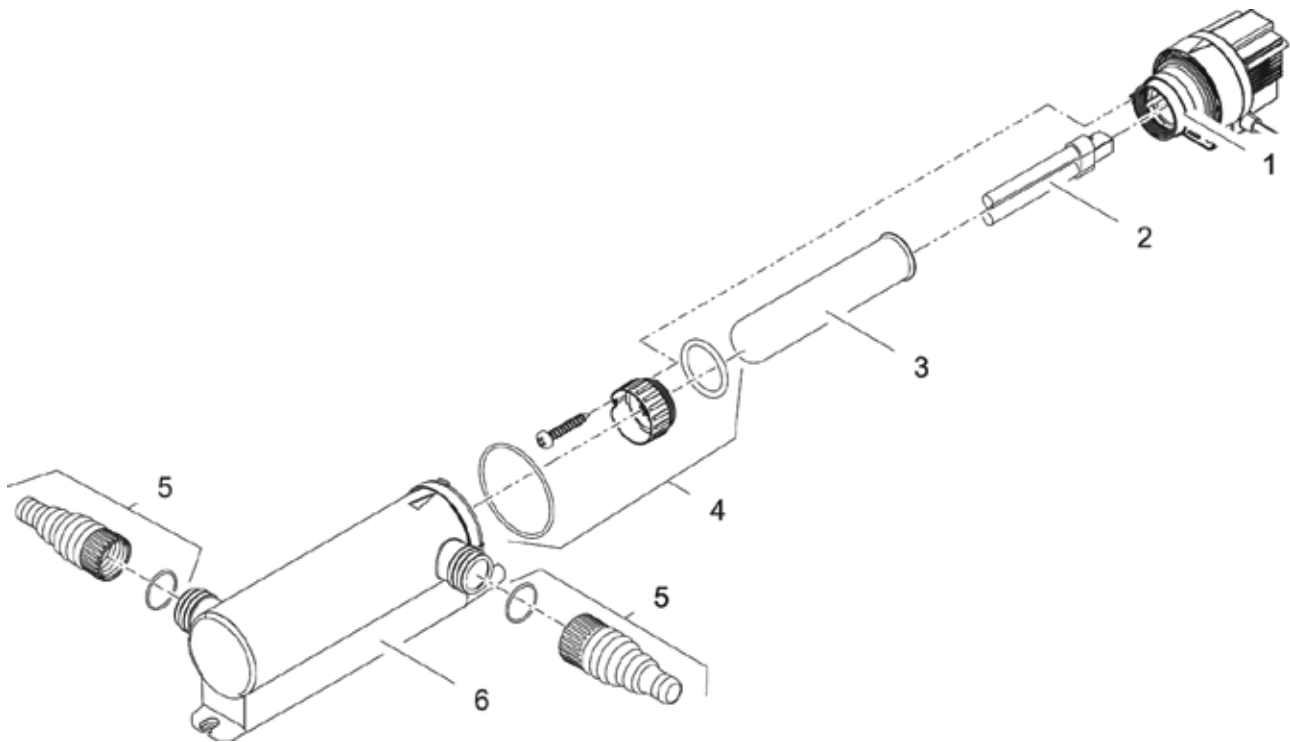

Item no.	Product
57370	Vitronic 11 W
50588	GB Vitronic 11 W

Pos.	Item no. Product	Product	Item no. Spare part	Spare part	Number
1	57370	Vitronic 11 W [INT]	15665	ASM UVC 7 / 9 / 11 W 2011	1
	50588	Vitronic 11 W [GB]			
2	57370	Vitronic 11 W [INT]	56112	Replacement bulb UVC 11 W	1
	50588	Vitronic 11 W [GB]			
3	57370	Vitronic 11 W [INT]	13312	Quartz glass D33 x 200 with rim	1
	50588	Vitronic 11 W [GB]			
4	57370	Vitronic 11 W [INT]	15535	Spare part clip bolt set UVC 7 / 9 / 11	1
	50588	Vitronic 11 W [GB]			
5	57370	Vitronic 11 W [INT]	27576	Spare part set UVC-cleaner 7 / 9 / 11 W	1
	50588	Vitronic 11 W [GB]			
6	57370	Vitronic 11 W [INT]	26940	Water housing UVC 7 / 9 / 11 W	1
	50588	Vitronic 11 W [GB]