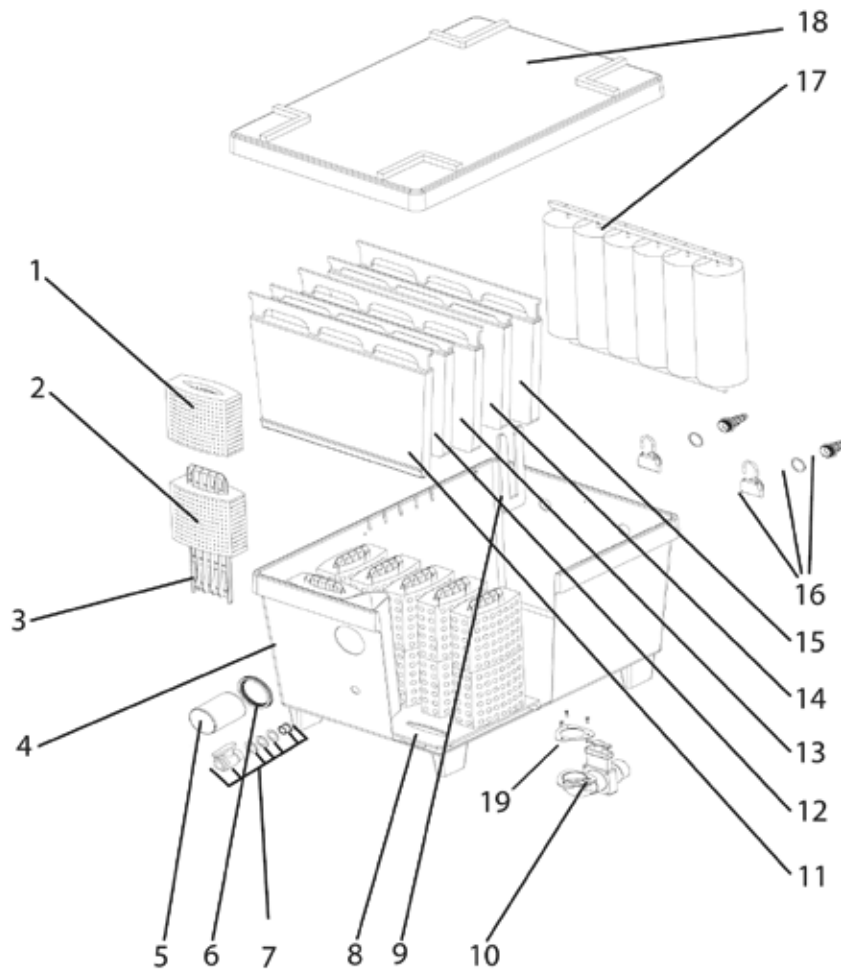

Item no.	Product
55421	BioTec 30

Pos.	Item no. Product	Product	Item no. Spare part	Spare part	Number
1	55421	BioTec 30 [INT]	54031	Replacement foam blue BioTec 5 / 10 / 30	10
2	55421	BioTec 30 [INT]	54030	Replacement foam red BioTec 5 / 10 / 30	4
3	55421	BioTec 30 [INT]	34081	Foam holder BioTec 30	7
4	55421	BioTec 30 [INT]	24305	Filter box BioTec 30	1
5	55421	BioTec 30 [INT]	23852	Drainage pipe DN 100 BioTec 30	1
6	55421	BioTec 30 [INT]	34285	Gasket 100 BioTec 30 / 36	1
7	55421	BioTec 30 [INT]	10297	ASM BioTec-valve, drain 1"	1
8	55421	BioTec 30 [INT]	23863	Intermediate base BioTec 30	1
9	55421	BioTec 30 [INT]	24406	Distance piece BioTec 30	1
10	55421	BioTec 30 [INT]	24972	Drain outlet BioTec 30	1
11	55421	BioTec 30 [INT]	25097	Filter mat with sealing BioTec 30	1
12	55421	BioTec 30 [INT]	24312	Filter mat high BioTec 30 green	1
13	55421	BioTec 30 [INT]	24311	Filter mat low BioTec 30 green	1
14	55421	BioTec 30 [INT]	24315	Filter mat high BioTec 30 black	1
15	55421	BioTec 30 [INT]	24314	Filter mat low BioTec 30 black	1
16	55421	BioTec 30 [INT]	23862	Additional pack inlet set BioTec 30	1
17	55421	BioTec 30 [INT]	23854	Frame with 6 brushes BioTec 30	1
18	55421	BioTec 30 [INT]	73371	Pump chamber XL Individual Cover	1
19	55421	BioTec 30 [INT]	34284	Additional pack bottom drain BioTec 30	1