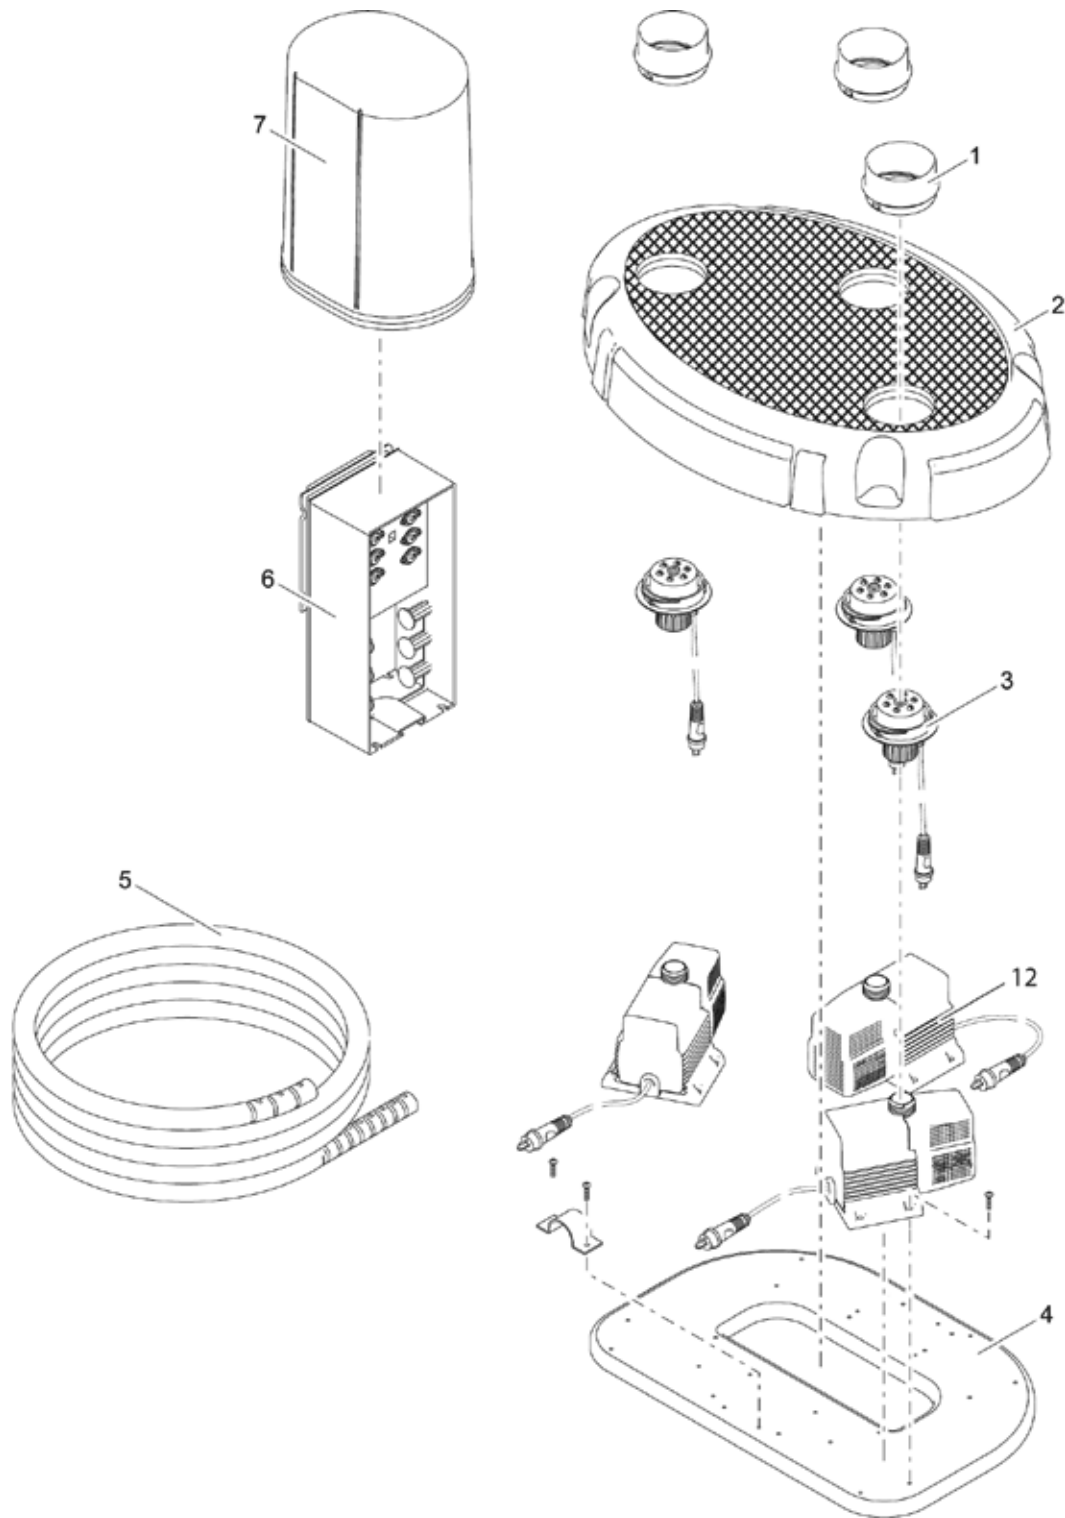

Item no.	Product
50240	Water Trio