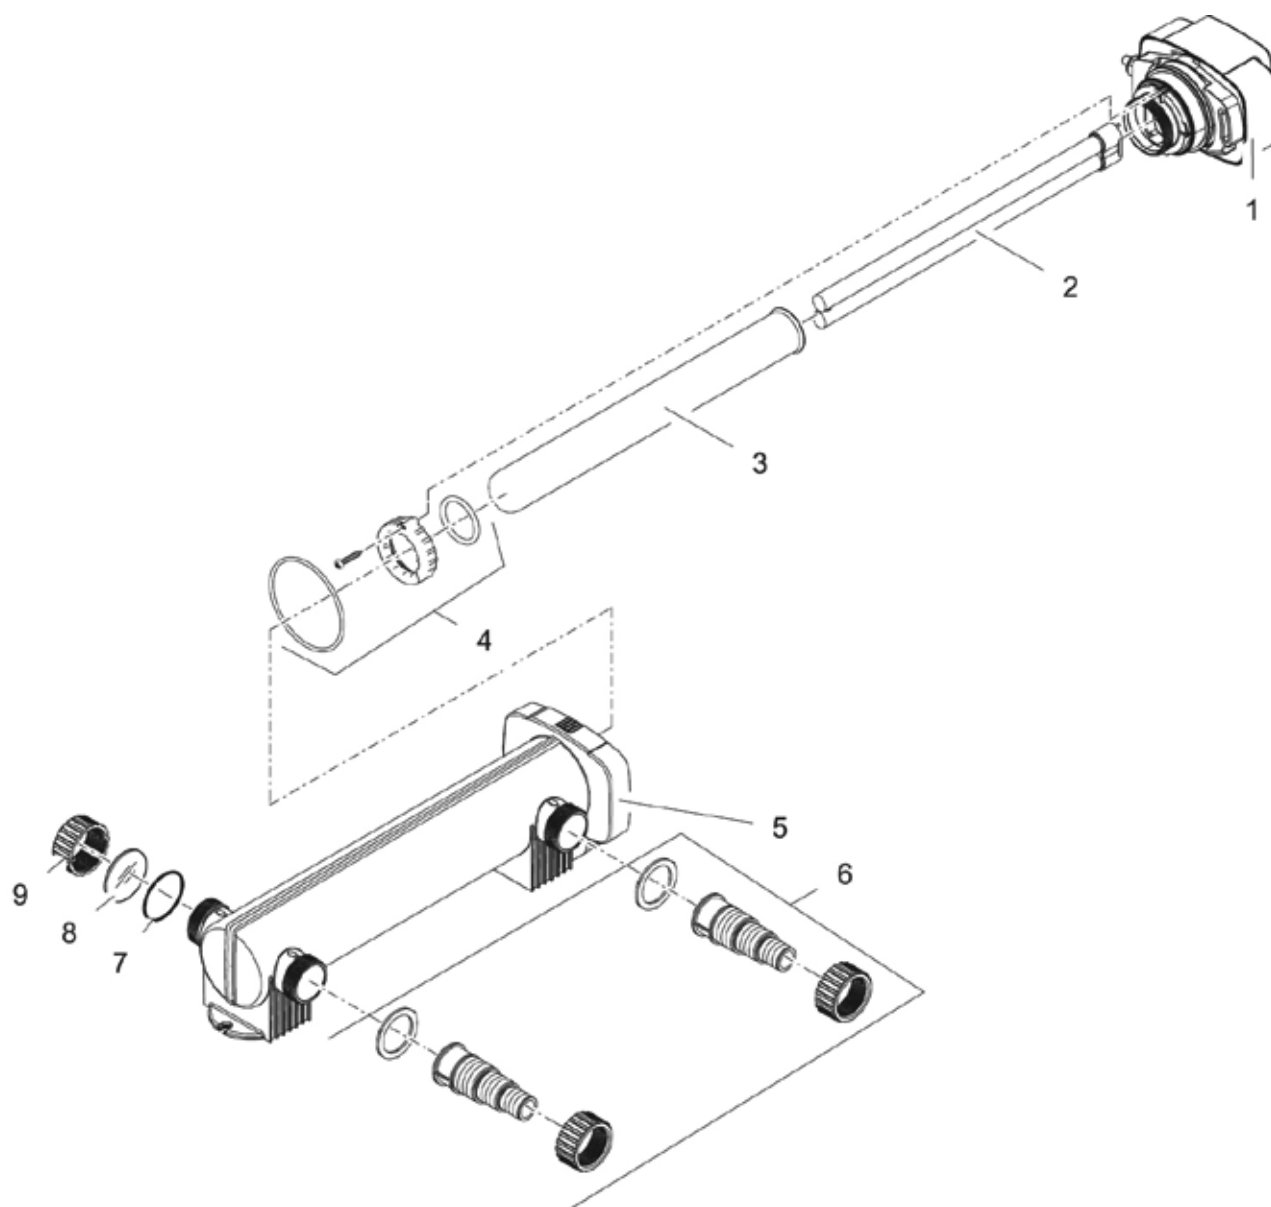

Item no.	Product
56837	Vitronic 18 W
57371	Vitronic 18 W
56869	Vitronic 24 W
56885	Vitronic 36 W
57372	Vitronic 36 W
57373	Vitronic 55 W
50591	GB Vitronic 55 W