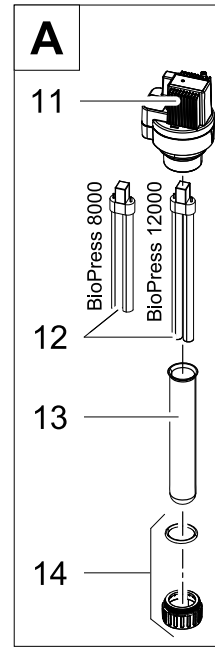

Item no.	Product
57385	BioPress Set 8000
57386	BioPress Set 12000