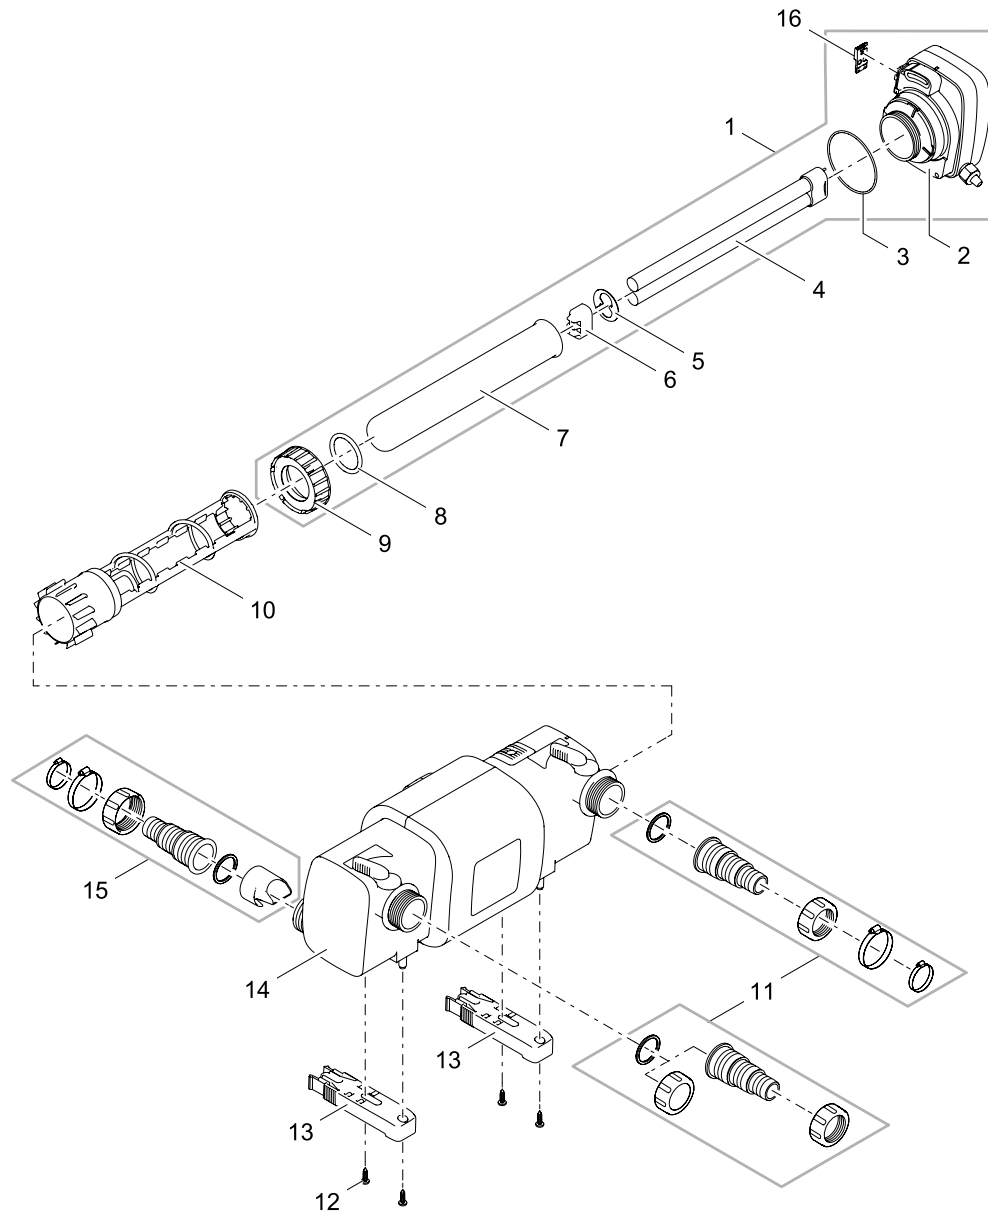

Item no.	Product
56804	Bitron C 24 W
56799	Bitron C 36 W
56823	Bitron C 55 W
56901	Bitron C 72 W
56902	Bitron C 110 W