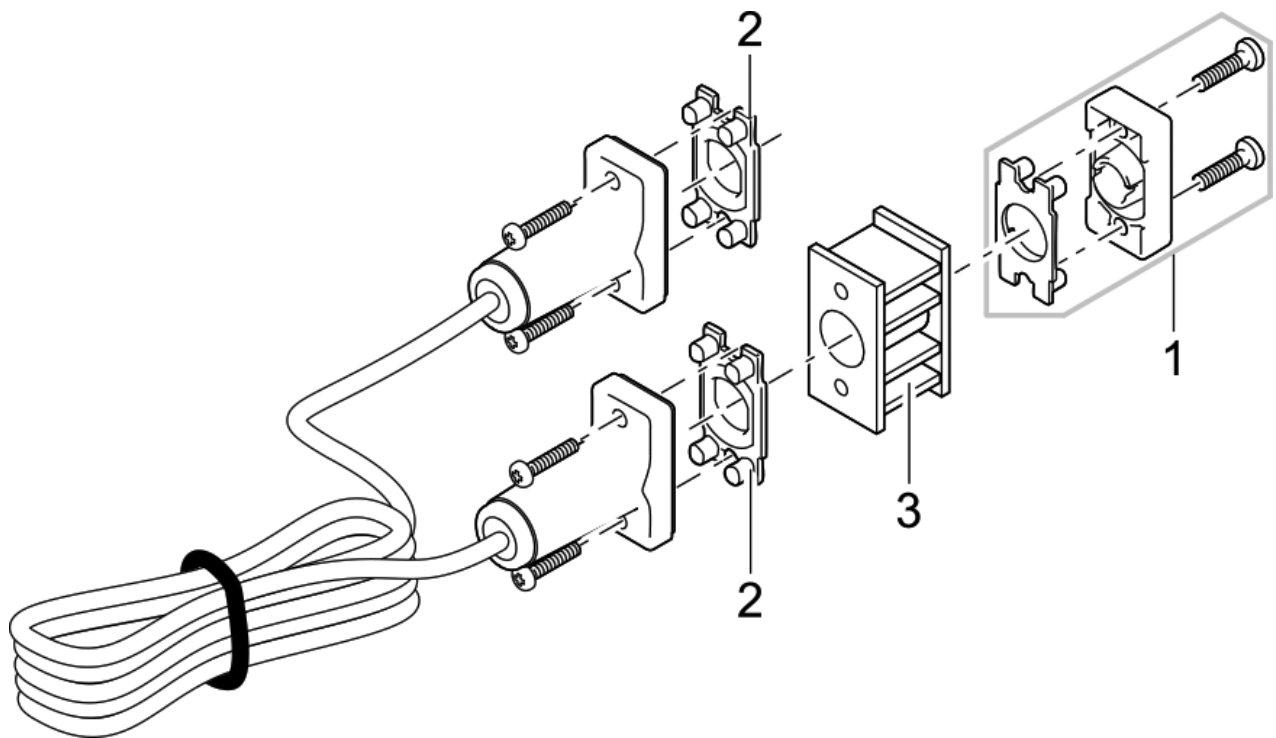

Item no.	Product
42639	ProfiLux Garden LED controller

Pos.	Item no. Product	Product	Item no. Spare part	Spare part	Number
1	42639	ProfiLux Garden LED controller [INT]	43867	Spare set ASM gland seal	1

Item no.	Product
42640	ProfiLux Garden LED cable 7.5 m