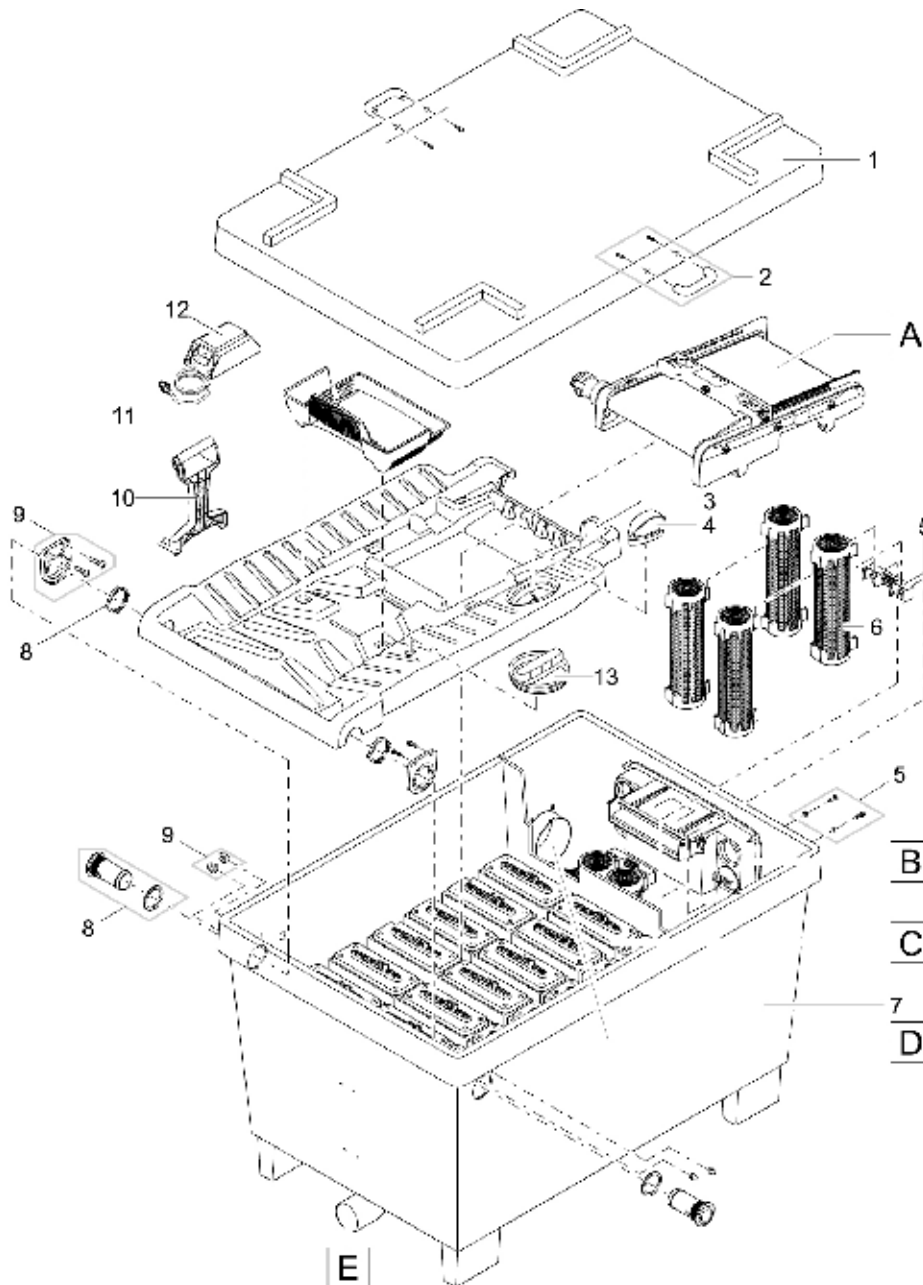

Pos.	Item no. Product	Product	Item no. Spare part	Spare part	Number
1	46178	BioTec ScreenMatic² 90000 [INT]	45320	Spare ASM filter lid incl. design plate	1
2	46178	BioTec ScreenMatic² 90000 [INT]	30983	Clip Bitron Eco / AquaMax	1
3	46178	BioTec ScreenMatic² 90000 [INT]	42346	Mud basket BioTec ScreenMatic	1
4	46178	BioTec ScreenMatic² 90000 [INT]	42449	Brush BioTec ScreenMatic	1
5	46178	BioTec ScreenMatic² 90000 [INT]	45323	Screen holder BioTec ScreenMatic 90000	1
6	46178	BioTec ScreenMatic² 90000 [INT]	25507	Substrate pipe cpl. BioTec 18 / 36	1
7	46178	BioTec ScreenMatic² 90000 [INT]	42342	Partition wall BioTec ScreenMatic 90000	1
8	46178	BioTec ScreenMatic² 90000 [INT]	47031	Seal partition wall ScreenMatic 90000	1
9	46178	BioTec ScreenMatic² 90000 [INT]	34830	Pull rod plug	2
10	46178	BioTec ScreenMatic² 90000 [INT]	25624	Pull rod BioTec 18	1
11	46178	BioTec ScreenMatic² 90000 [INT]	49600	ASM container BioTec ScreenMatic² 90000	1
12	46178	BioTec ScreenMatic² 90000 [INT]	44181	Spare screen holder fixation 2015	1
13	46178	BioTec ScreenMatic² 90000 [INT]	45252	Cleaner BioTec 90000	1
14	46178	BioTec ScreenMatic² 90000 [INT]	15118	Transformer 6 VA 2m H05RN-F 2 x 0.75 mm²	1
15	46178	BioTec ScreenMatic² 90000 [INT]	44173	Plug BioTec ScreenMatic 140000	1
16	46178	BioTec ScreenMatic² 90000 [INT]	42383	ASM BioTec ScreenMatic 40/60/90000	1
17	46178	BioTec ScreenMatic² 90000 [INT]	44178	Spare small parts BioTec ScreenM. 2015	1
18	46178	BioTec ScreenMatic² 90000 [INT]	44184	Spare ASM controller ScreenM.40/60/90000	1
19	46178	BioTec ScreenMatic² 90000 [INT]	42325	Woven fabric BioTec ScreenM. 40000/60000	1
20	46178	BioTec ScreenMatic² 90000 [INT]	44177	ASM scraper with brush ScreenMatic 2015	1
21	46178	BioTec ScreenMatic² 90000 [INT]	44183	Spare traction unit BioTec ScreenMatic²	1
22	46178	BioTec ScreenMatic² 90000 [INT]	48674	Add. pack ScreenMatic² 2017	1
23	46178	BioTec ScreenMatic² 90000 [INT]	43749	Step. grommet 1 1/2"+thread closed 2018	1
24	46178	BioTec ScreenMatic² 90000 [INT]	19506	Flat gasket NBR 60 x 47 x 3 SH40	1
25	46178	BioTec ScreenMatic² 90000 [INT]	44337	ASM distributor ScreenMatic 40000/60000	1
26	46178	BioTec ScreenMatic² 90000 [INT]	25691	O-Ring NBR 54 x 4 SH40	1
27	46178	BioTec ScreenMatic² 90000 [INT]	42949	Inlet locking nut BioTec ScreenMatic	1
28	46178	BioTec ScreenMatic² 90000 [INT]	44179	Spare gasket seal distributor	1
29	46178	BioTec ScreenMatic² 90000 [INT]	25000	Oval head screw CH-V2A DIN 7981 4.8 x 22	8
30	46178	BioTec ScreenMatic² 90000 [INT]	48686	ASM connection BioTec DN110	1
31	46178	BioTec ScreenMatic² 90000 [INT]	44182	Spare drain ASM BioTec	1
32	46178	BioTec ScreenMatic² 90000 [INT]	34859	Gasket set outlet BioTec 12-18 / M1-M5	1
33	46178	BioTec ScreenMatic² 90000 [INT]	34670	Foam pad cover BioTec	8
34	46178	BioTec ScreenMatic² 90000 [INT]	42895	Replacement set blue BioTec 40-/90000	2
35	46178	BioTec ScreenMatic² 90000 [INT]	45254	Foam holder BioTec 90000	8
36	46178	BioTec ScreenMatic² 90000 [INT]	45325	Foam holder locking clip BioTec	2
37	46178	BioTec ScreenMatic² 90000 [INT]	42893	Repl. set foam re/pu BioTec 40-/90000	6
38	46178	BioTec ScreenMatic² 90000 [INT]	44308	ASM brush holder ScreenMatic	1
39	46178	BioTec ScreenMatic² 90000 [INT]	42450	Mud flap cap	1
40	46178	BioTec ScreenMatic² 90000 [INT]	34367	Inlet 2" connection set BioTec 30	1
41	46178	BioTec ScreenMatic² 90000 [INT]	45255	Holder cleaner BioTec 90000	1

Item no.   Product
57696   BioTec ScreenMatic² 140000