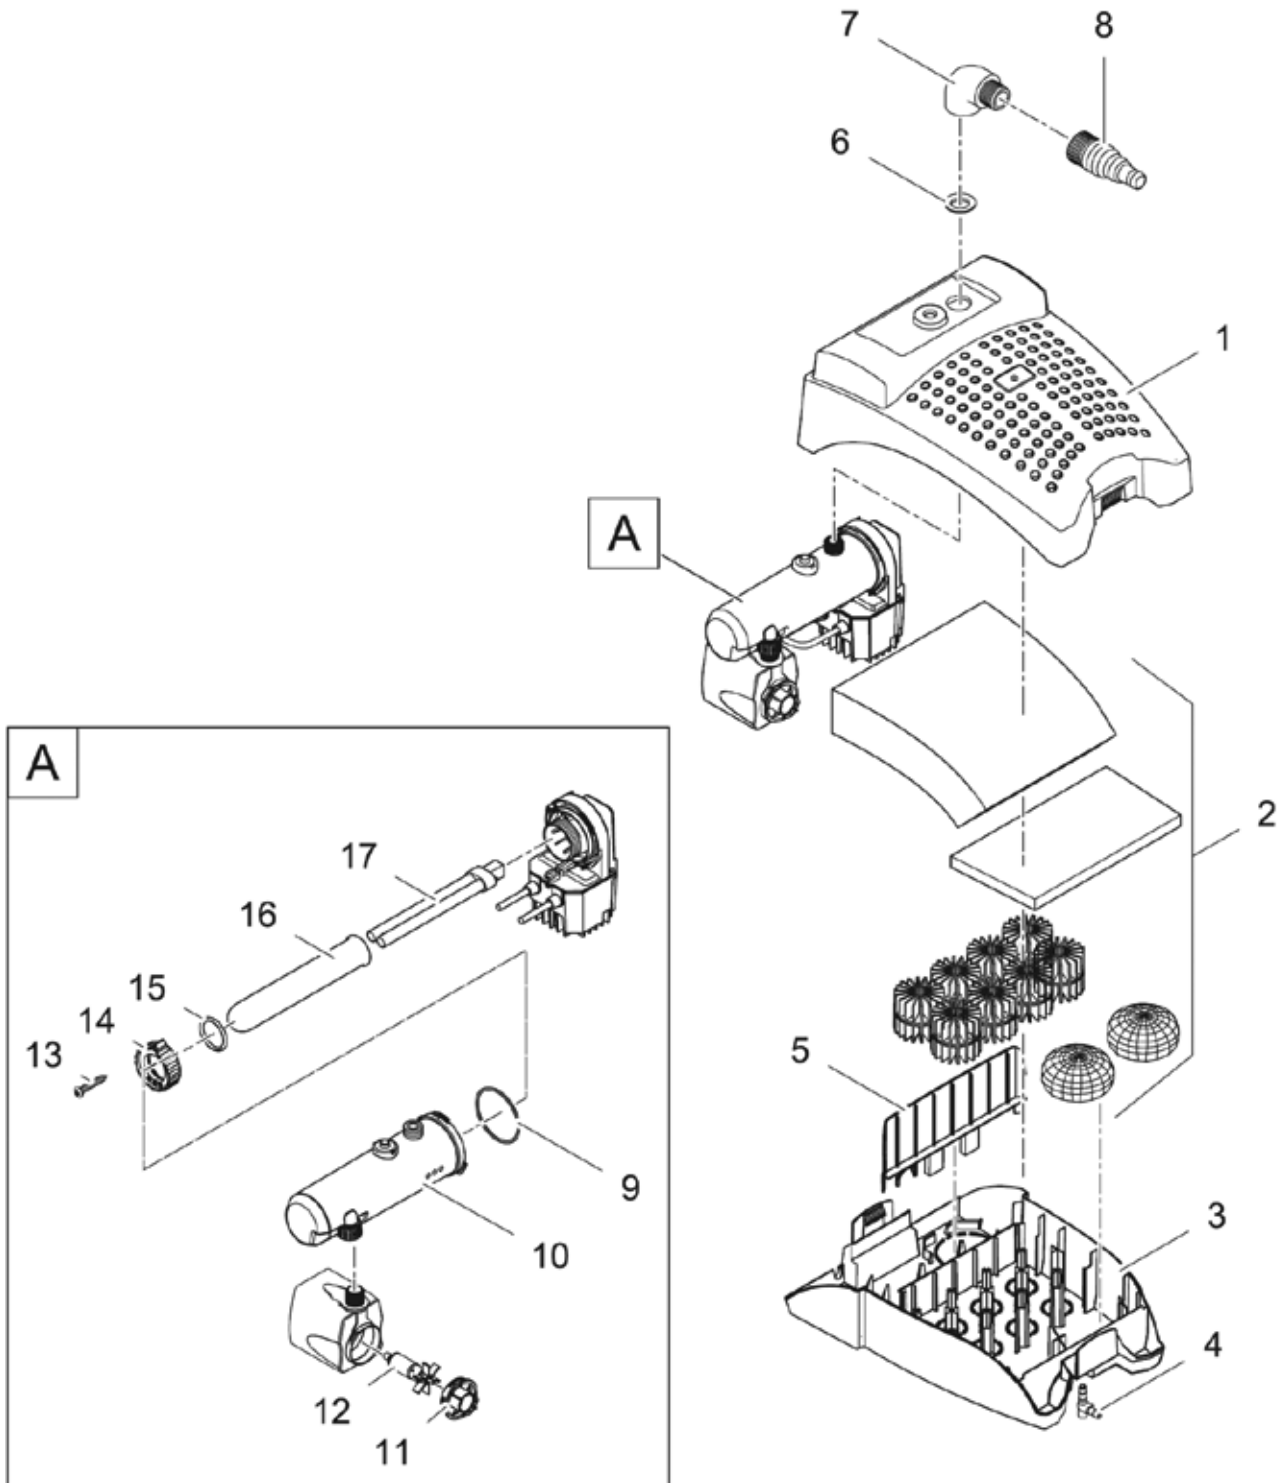

Item no.	Product
51233	GB Filtral UVC 6000
51235	GB Filtral UVC 9000