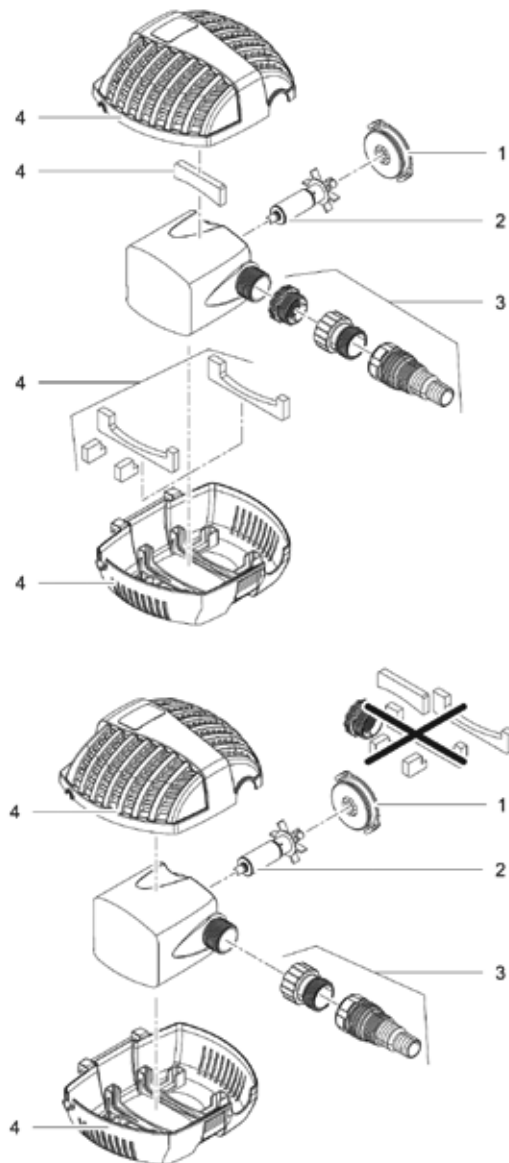

Item no.	Product
15329	Spare pump FP 1500
13745	Spare pump FP 2500
13742	Spare pump FP 3500

Pos.	Item no. Product	Product	Item no. Spare part	Spare part	Number
1	15329	Spare pump FP 1500 [INT]	35769	ASM pump housing ASE 1500	1
	13745	Spare pump FP 2500 [INT]	35770	ASM pump housing ASE 2500	1
	13742	Spare pump FP 3500 [INT]	35771	ASM pump housing ASE 3500	1
2	15329	Spare pump FP 1500 [INT]	18012	Spare rotor cpl. ASE 1500 magnetized	1
	13745	Spare pump FP 2500 [INT]	18013	Spare rotor cpl. ASE 2500 magnetized	1
	13742	Spare pump FP 3500 [INT]	14364	Spare rotor pump 3500 ASE x-ring	1
3	15329	Spare pump FP 1500 [INT]	13743	Spare part set conn. parts FP2500-3500	1
	13745	Spare pump FP 2500 [INT]			
	13742	Spare pump FP 3500 [INT]			
4	15329	Spare pump FP 1500 [INT]	13744	Spare part set filterhousing FP1500-3500	1
	13745	Spare pump FP 2500 [INT]			
	13742	Spare pump FP 3500 [INT]