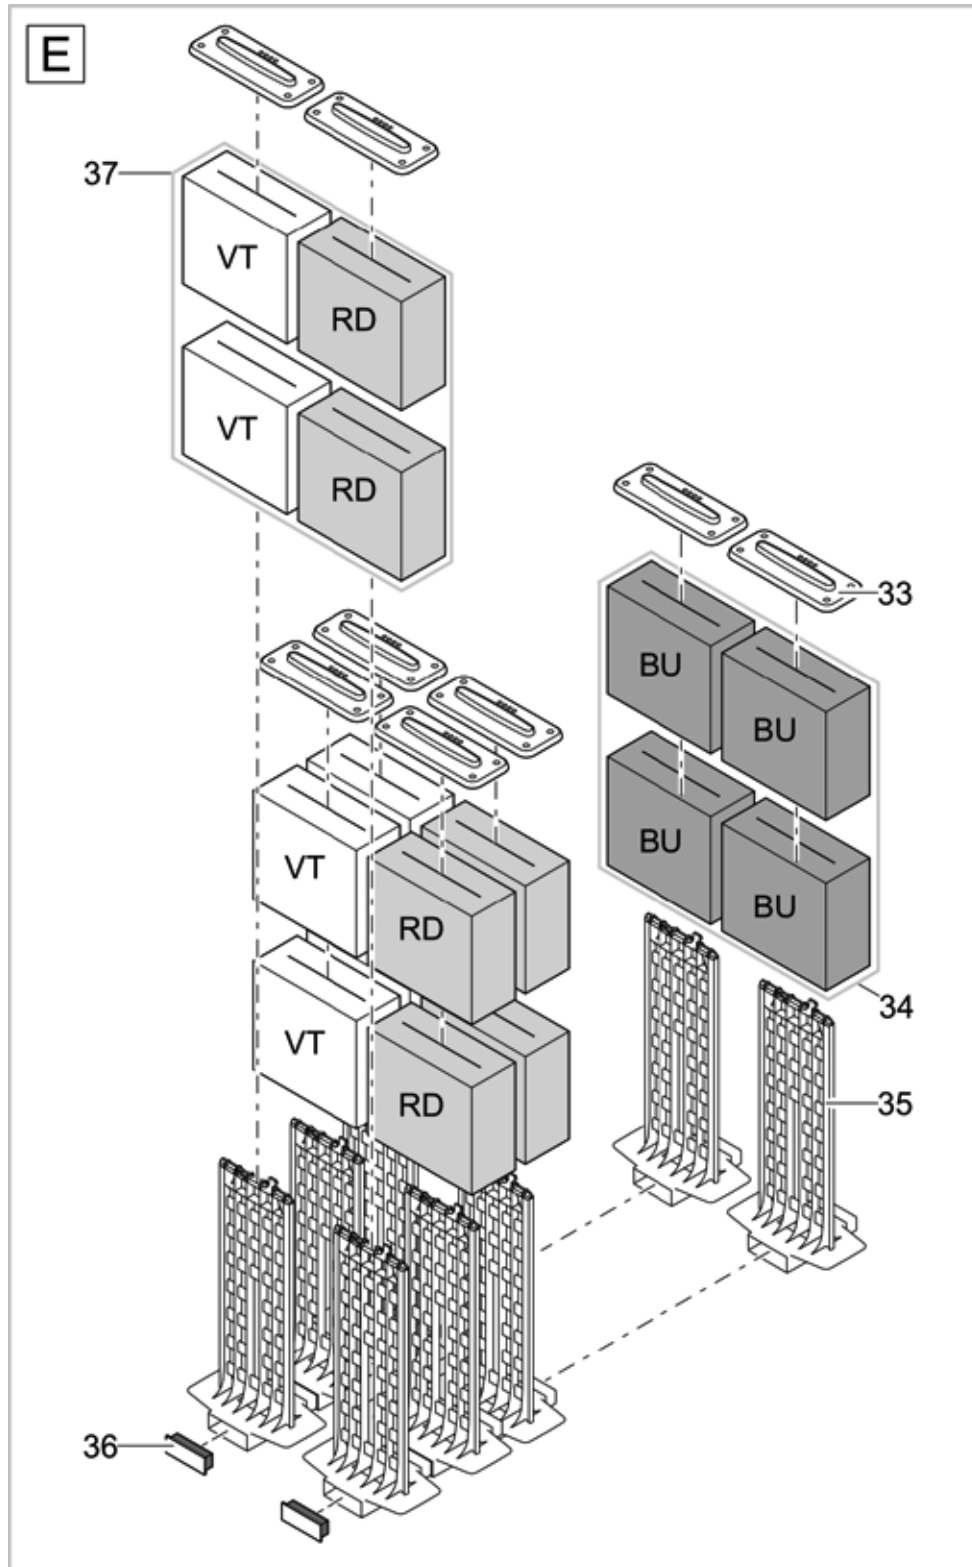

Pos.	Item no. Product	Product	Item no. Spare part	Spare part	Number
1	46178	BioTec ScreenMatic² 90000 [INT]	45320	Spare ASM filter lid incl. design plate	1
2	46178	BioTec ScreenMatic² 90000 [INT]	30983	Clip Bitron Eco / AquaMax	1
3	46178	BioTec ScreenMatic² 90000 [INT]	42346	Mud basket BioTec ScreenMatic	1
4	46178	BioTec ScreenMatic² 90000 [INT]	42449	Brush BioTec ScreenMatic	1
5	46178	BioTec ScreenMatic² 90000 [INT]	45323	Screen holder BioTec ScreenMatic 90000	1
6	46178	BioTec ScreenMatic² 90000 [INT]	25507	Substrate pipe cpl. BioTec 18 / 36	1
7	46178	BioTec ScreenMatic² 90000 [INT]	42342	Partition wall BioTec ScreenMatic 90000	1
8	46178	BioTec ScreenMatic² 90000 [INT]	47031	Seal partition wall ScreenMatic 90000	1
9	46178	BioTec ScreenMatic² 90000 [INT]	34830	Pull rod plug	2
10	46178	BioTec ScreenMatic² 90000 [INT]	25624	Pull rod BioTec 18	1
11	46178	BioTec ScreenMatic² 90000 [INT]	49600	ASM container BioTec ScreenMatic² 90000	1
12	46178	BioTec ScreenMatic² 90000 [INT]	44181	Spare screen holder fixation 2015	1
13	46178	BioTec ScreenMatic² 90000 [INT]	45252	Cleaner BioTec 90000	1
14	46178	BioTec ScreenMatic² 90000 [INT]	15118	Transformer 6 VA 2m H05RN-F 2 x 0.75 mm²	1
15	46178	BioTec ScreenMatic² 90000 [INT]	44173	Plug BioTec ScreenMatic 140000	1
16	46178	BioTec ScreenMatic² 90000 [INT]	42383	ASM BioTec ScreenMatic 40/60/90000	1
17	46178	BioTec ScreenMatic² 90000 [INT]	44178	Spare small parts BioTec ScreenM. 2015	1
18	46178	BioTec ScreenMatic² 90000 [INT]	44184	Spare ASM controller ScreenM.40/60/90000	1
19	46178	BioTec ScreenMatic² 90000 [INT]	42325	Woven fabric BioTec ScreenM. 40000/60000	1
20	46178	BioTec ScreenMatic² 90000 [INT]	44177	ASM scraper with brush ScreenMatic 2015	1
21	46178	BioTec ScreenMatic² 90000 [INT]	44183	Spare traction unit BioTec ScreenMatic²	1
22	46178	BioTec ScreenMatic² 90000 [INT]	48674	Add. pack ScreenMatic² 2017	1
23	46178	BioTec ScreenMatic² 90000 [INT]	43749	Step. grommet 1 1/2"+thread closed 2018	1
24	46178	BioTec ScreenMatic² 90000 [INT]	19506	Flat gasket NBR 60 x 47 x 3 SH40	1
25	46178	BioTec ScreenMatic² 90000 [INT]	44337	ASM distributor ScreenMatic 40000/60000	1
26	46178	BioTec ScreenMatic² 90000 [INT]	25691	O-Ring NBR 54 x 4 SH40	1
27	46178	BioTec ScreenMatic² 90000 [INT]	42949	Inlet locking nut BioTec ScreenMatic	1
28	46178	BioTec ScreenMatic² 90000 [INT]	44179	Spare gasket seal distributor	1
29	46178	BioTec ScreenMatic² 90000 [INT]	25000	Oval head screw CH-V2A DIN 7981 4.8 x 22	8
30	46178	BioTec ScreenMatic² 90000 [INT]	48686	ASM connection BioTec DN110	1
31	46178	BioTec ScreenMatic² 90000 [INT]	44182	Spare drain ASM BioTec	1
32	46178	BioTec ScreenMatic² 90000 [INT]	34859	Gasket set outlet BioTec 12-18 / M1-M5	1
33	46178	BioTec ScreenMatic² 90000 [INT]	34670	Foam pad cover BioTec	8
34	46178	BioTec ScreenMatic² 90000 [INT]	42895	Replacement set blue BioTec 40-/90000	2
35	46178	BioTec ScreenMatic² 90000 [INT]	45254	Foam holder BioTec 90000	8
36	46178	BioTec ScreenMatic² 90000 [INT]	45325	Foam holder locking clip BioTec	2
37	46178	BioTec ScreenMatic² 90000 [INT]	42893	Repl. set foam re/pu BioTec 40-/90000	6
38	46178	BioTec ScreenMatic² 90000 [INT]	44308	ASM brush holder ScreenMatic	1
39	46178	BioTec ScreenMatic² 90000 [INT]	42450	Mud flap cap	1
40	46178	BioTec ScreenMatic² 90000 [INT]	34367	Inlet 2" connection set BioTec 30	1
41	46178	BioTec ScreenMatic² 90000 [INT]	45255	Holder cleaner BioTec 90000	1