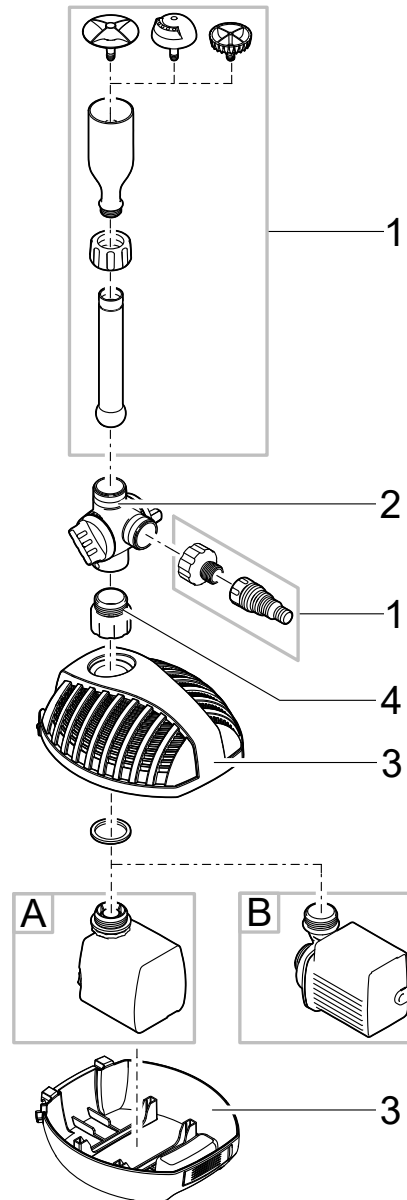

Item no.	Product
43041	Aquarius Fountain Set Classic 750
57399	Aquarius Fountain Set Classic 1000
57400	Aquarius Fountain Set Classic 1500
57401	Aquarius Fountain Set Classic 2500
57402	Aquarius Fountain Set Classic 3500
77371	Aquarius Fountain Set Classic 2000 E
77372	Aquarius Fountain Set Classic 3000 E
77374	Aquarius Fountain Set Classic 4000 E
43042	GB Aquarius Fountain Set Classic 750
57438	GB Aquarius Fountain Set Classic 1000
57439	GB Aquarius Fountain Set Classic 1500
57440	GB Aquarius Fountain Set Classic 2500
57441	GB Aquarius Fountain Set Classic 3500
77375	GB Aquarius Fountain Set Classic 2000 E
77376	GB Aquarius Fountain Set Classic 3000 E
77377	GB Aquarius Fountain Set Classic 4000 E