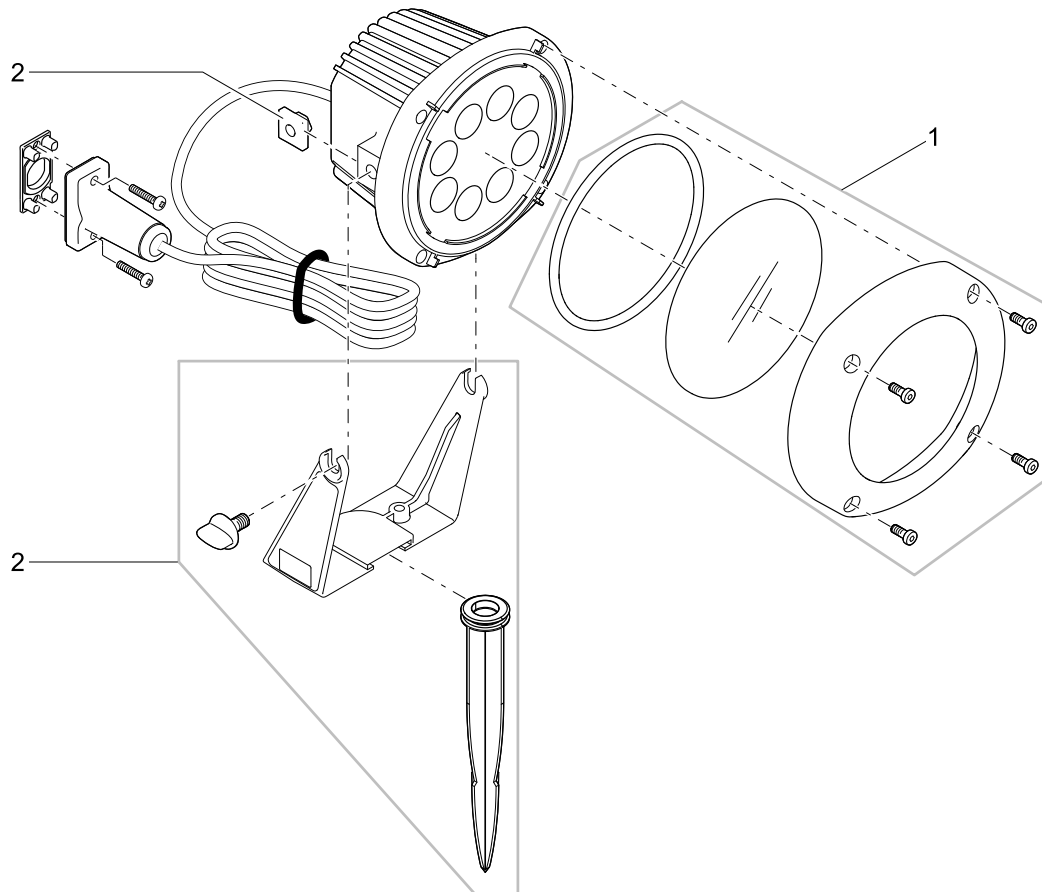

Item no.	Product
51968	LunAqua Power LED XL 3000 Narrow Spot
57763	LunAqua Power LED XL 3000 Spot
57762	LunAqua Power LED XL 3000 Flood
57764	LunAqua Power LED XL 3000 Wide Flood
51970	LunAqua Power LED XL 4000 Narrow Spot
51971	LunAqua Power LED XL 4000 Spot
51969	LunAqua Power LED XL 4000 Flood
51978	LunAqua Power LED XL 4000 Wide Flood

Pos.	Item no. Product	Product	Item no. Spare part	Spare part	Number
1	51968	LunAqua Power LED XL 3000 Narrow Spot [INT]	36467	Spare part top/glass LunAqua Power LEDXL	1
	57763	LunAqua Power LED XL 3000 Spot [INT]			
	57762	LunAqua Power LED XL 3000 Flood [INT]			
	57764	LunAqua Power LED XL 3000 Wide Flood [INT]			
	51970	LunAqua Power LED XL 4000 Narrow Spot [INT]			
	51971	LunAqua Power LED XL 4000 Spot [INT]			
	51969	LunAqua Power LED XL 4000 Flood [INT]			
	51978	LunAqua Power LED XL 4000 Wide Flood [INT]			
2	51968	LunAqua Power LED XL 3000 Narrow Spot [INT]	13422	Spare part fastening set LunAqua	1
	57763	LunAqua Power LED XL 3000 Spot [INT]			
	57762	LunAqua Power LED XL 3000 Flood [INT]			
	57764	LunAqua Power LED XL 3000 Wide Flood [INT]			
	51970	LunAqua Power LED XL 4000 Narrow Spot [INT]			
	51971	LunAqua Power LED XL 4000 Spot [INT]			
	51969	LunAqua Power LED XL 4000 Flood [INT]			
	51978	LunAqua Power LED XL 4000 Wide Flood [INT]