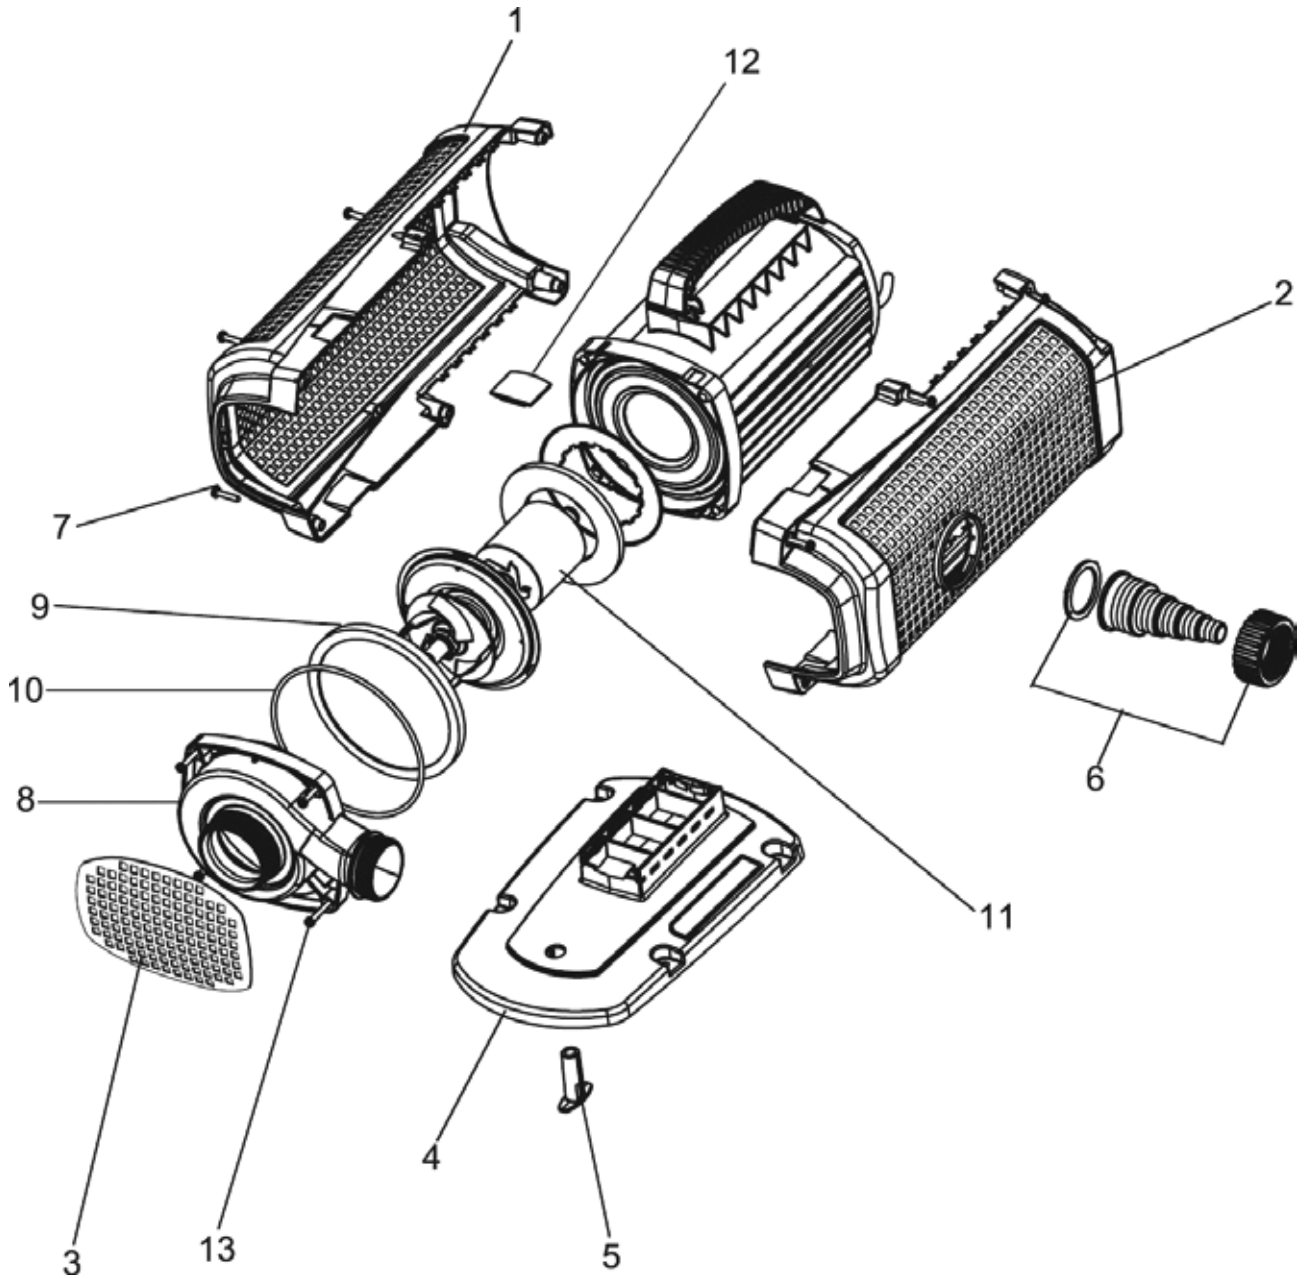

Item no.	Product
56873	AquaMax Expert 20000
56874	AquaMax Expert 30000
56875	AquaMax Expert 40000