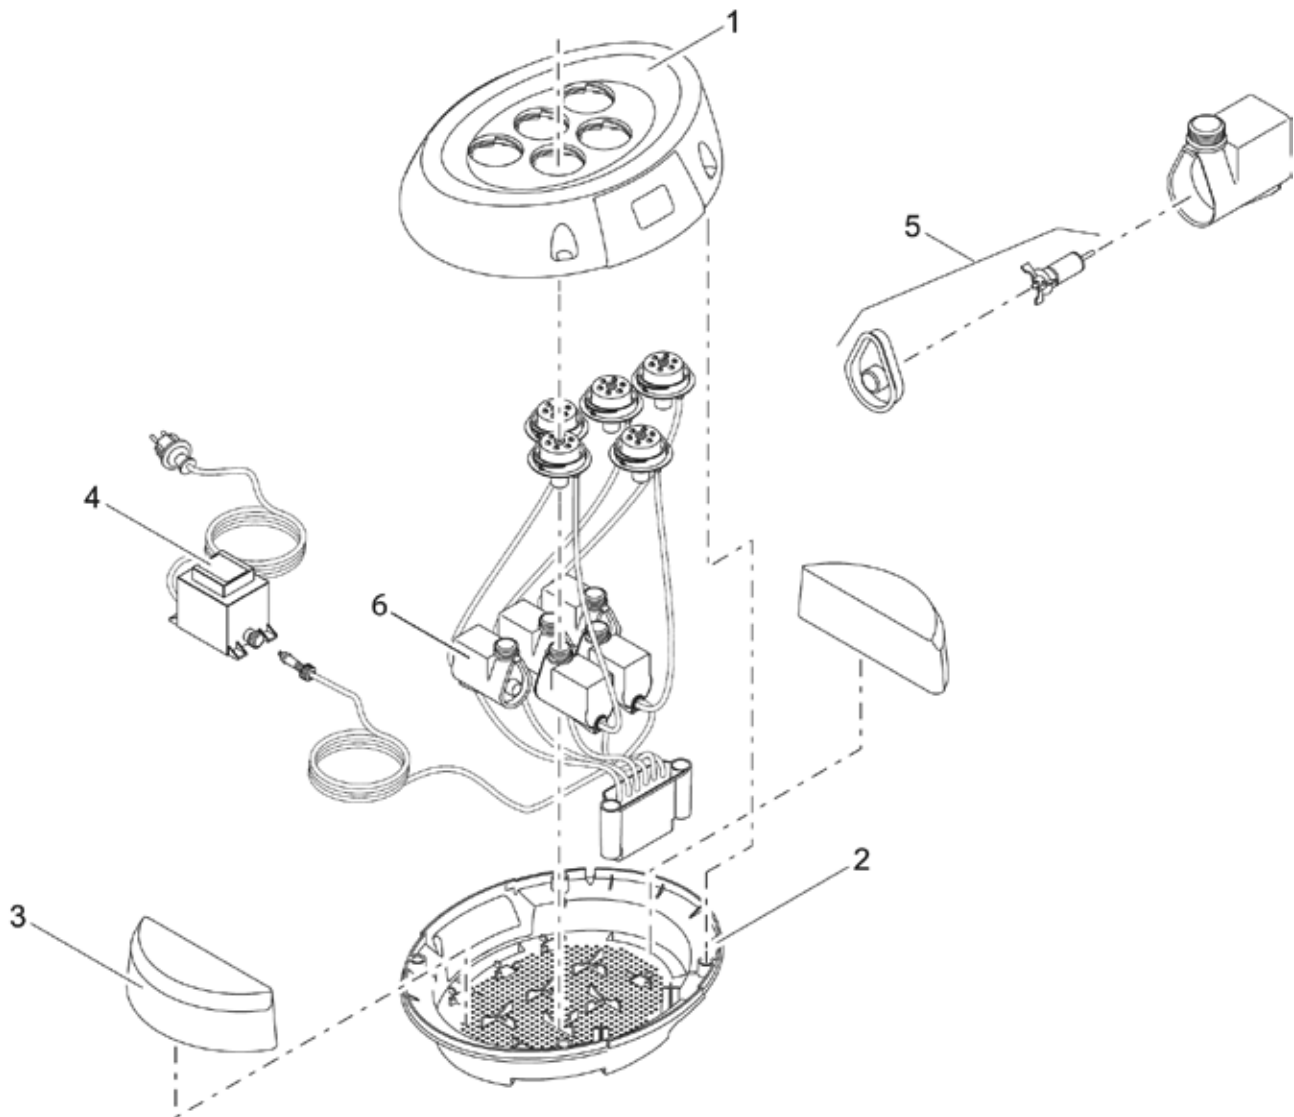

WISSENSWERTES

Repair of electrical devices	406
OASE Guarantee	407
Product overview	408 - 417
Notes	418

WATER & GARDEN

SPARE PART CATALOGUE 2021

Item no. Product
50214 Water Starlet

Pos.	Item no. Product	Product	Item no. Spare part	Spare part	Number
1	50214	Water Starlet [INT]	11834	Spare housing Water Starlet incl sticker	1
2	50214	Water Starlet [INT]	11835	Housing bottom part Water Starlet	1
3	50214	Water Starlet [INT]	12293	Float Water Starlet	2
4	50214	Water Starlet [INT]	12126	Transformer DE-45-12W with 1 outlet	1
5	50214	Water Starlet [INT]	12346	ASM spare part rotor Water Starlet cpl.	1
6	50214	Water Starlet [INT]	12347	ASM LED pump repair kit Water Starlet	5
6A	50214	Water Starlet [INT]	76608	ASM LED pump rep. kit Water Starlet warm	5