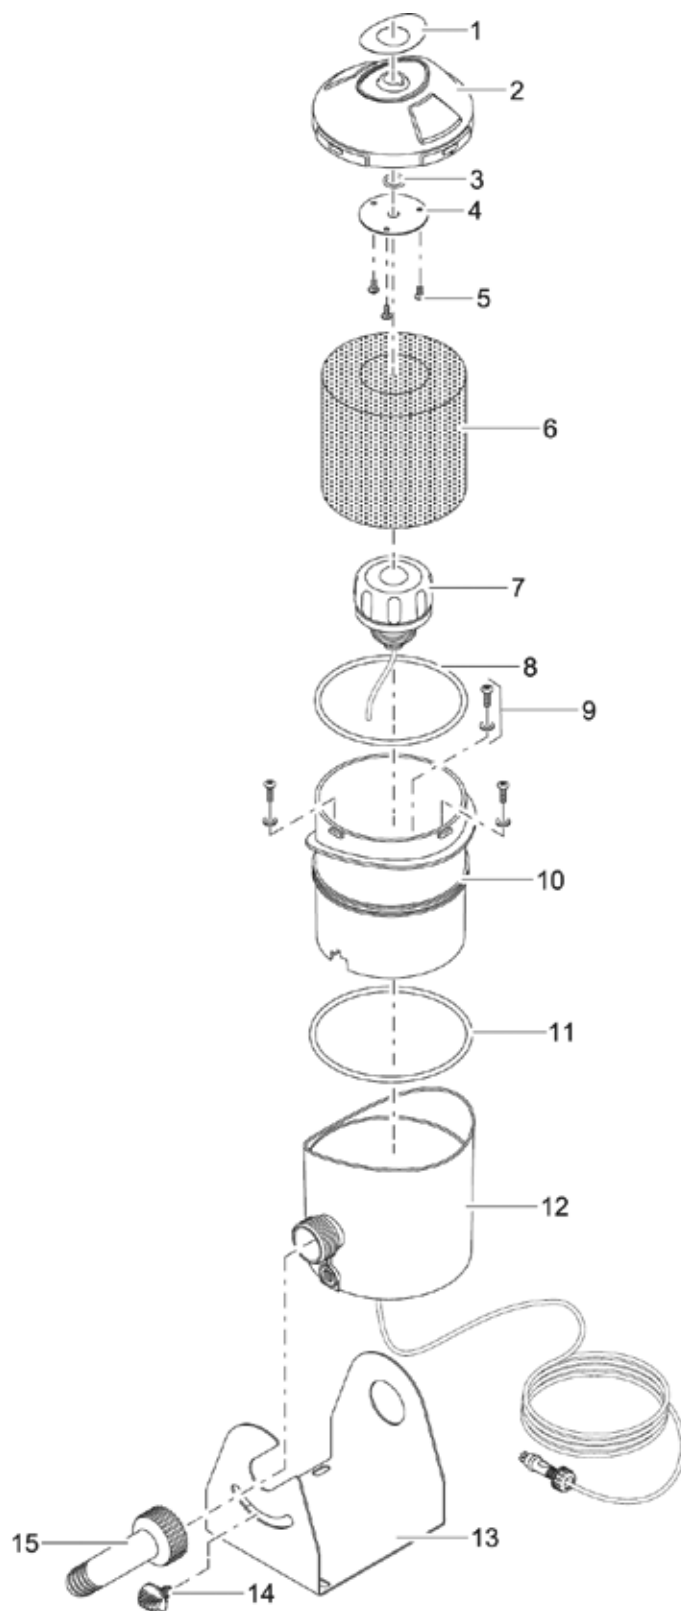

Item no.	Product
50191	Water Jet Lightning