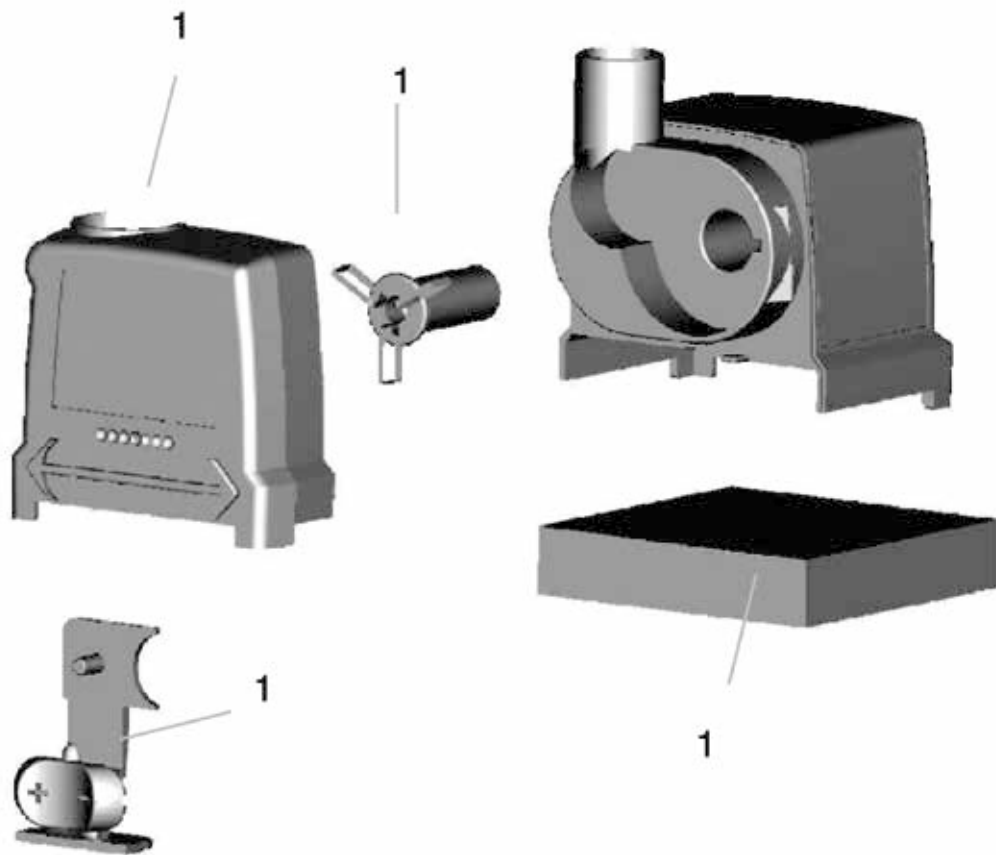

Item no.	Product
36673	Aquarius Universal Classic 440i
36726	Aquarius Universal Classic 440
36746	GB Aquarius Universal Classic 440

Pos.	Item no. Product	Product	Item no. Spare part	Spare part	Number
1	36673	Aquarius Universal Classic 440i [INT]	36787	Spare part set Aquarius Universal 440	1
	36726	Aquarius Universal Classic 440 [INT]			
	36746	Aquarius Universal Classic 440 [GB]