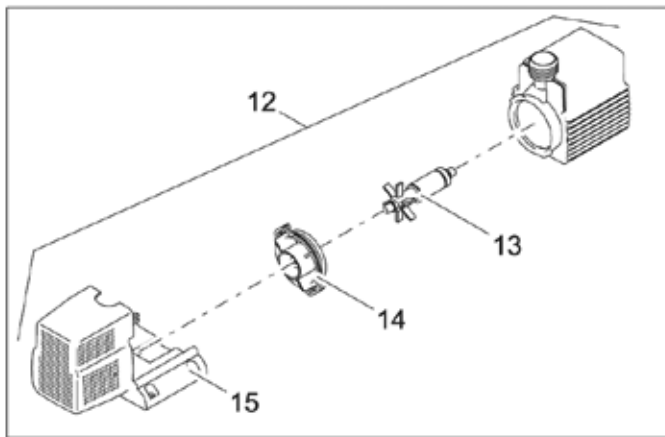

Pos.	Item no. Product	Product	Item no. Spare part	Spare part	Number
1	50240	Water Trio [INT]	11878	Nozzle protector	3
2	50240	Water Trio [INT]	11999	ASM top cover Water Trio	1
3	50240	Water Trio [INT]	11943	ASM LED nozzle Water Trio / Quintet	3
3A	50240	Water Trio [INT]	76611	ASM LED nozzle Water Trio / Quintet warm	3
4	50240	Water Trio [INT]	11884	Base plate Water Trio / Quintet	1
5	50240	Water Trio [INT]	12476	ASM cable protection Water Trio	1
6	50240	Water Trio [INT]	12477	ASM controller Trio programmed	1
7	50240	Water Trio [INT]	33371	Cover FM-Master	1
8	50240	Water Trio [INT]	35807	ASM transf. DC connector 13.5 V / 60 VA	1
9	50240	Water Trio [INT]	20284	Spike	1
10	50240	Water Trio [INT]	11993	ASM extension Water Trio / Quintet	6
11	50240	Water Trio [INT]	11282	2 channel remote control	1
12	50240	Water Trio [INT]	11978	ASM pump Easy EC	3
13	50240	Water Trio [INT]	46660	Spare rotor Easy EC	3
14	50240	Water Trio [INT]	12474	ASM bearing plate w. gasket Trio/Quintet	3
15	50240	Water Trio [INT]	11909	Filter housing Easy EC	3