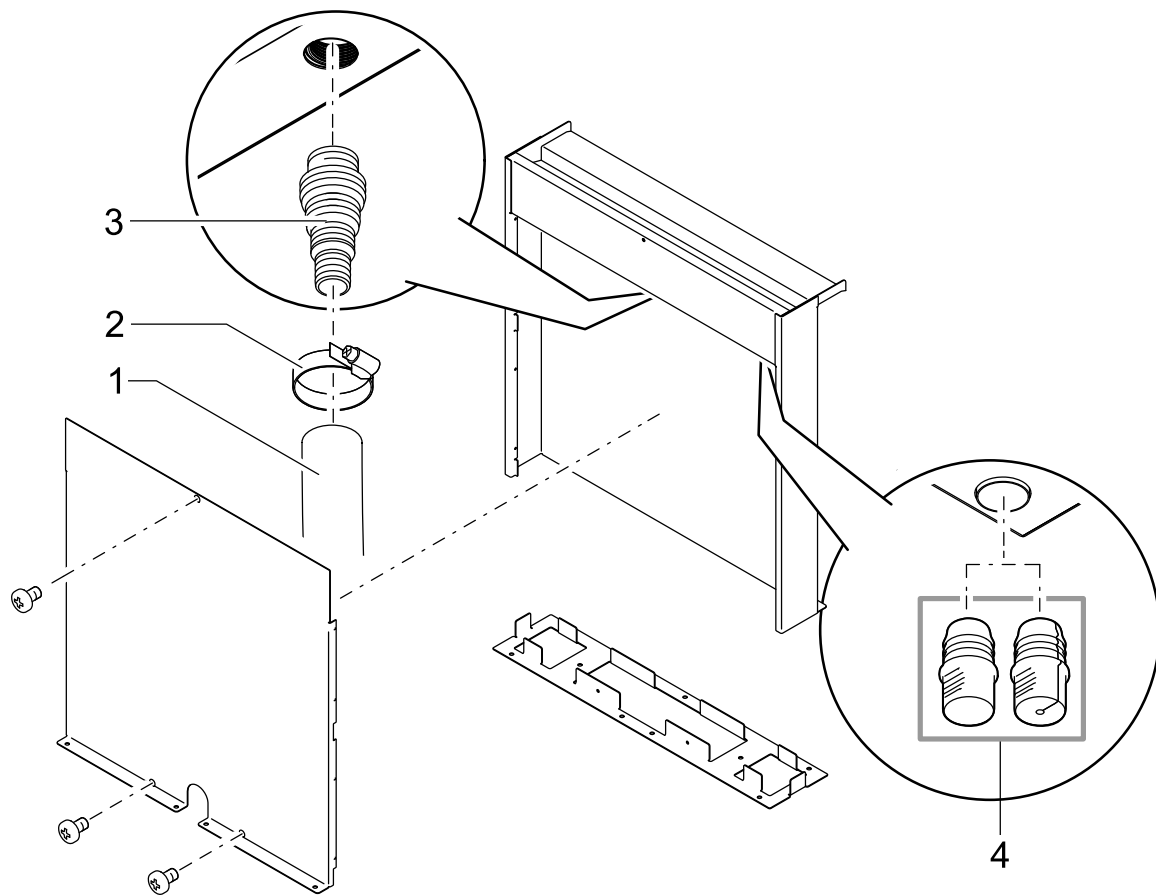

Item no.	Product
50704	Waterfall 30
50585	Waterfall 60
50706	Waterfall 90
50584	Waterfall Set 30
51163	Waterfall Set 60 Solo

Pos.	Item no. Product	Product	Item no. Spare part	Spare part	Number
1	50704	Waterfall 30 [INT]	15737	Spare part set Waterfall	1
	50585	Waterfall 60 [INT]			
	50706	Waterfall 90 [INT]			
	50584	Waterfall Set 30 [INT]			
	51163	Waterfall Set 60 Solo [INT]			
2	50704	Waterfall 30 [INT]	11818	Hose clamp 20 - 32 mm	1
	50585	Waterfall 60 [INT]			
	50706	Waterfall 90 [INT]			
	50584	Waterfall Set 30 [INT]			
	51163	Waterfall Set 60 Solo [INT]			
3	50584	Waterfall Set 30 [INT]	15737	Spare part set Waterfall	1
	51163	Waterfall Set 60 Solo [INT]			
4	50584	Waterfall Set 30 [INT]	73038	Sealing plug Waterf. Kit compl. spare	1
	51163	Waterfall Set 60 Solo [INT]			