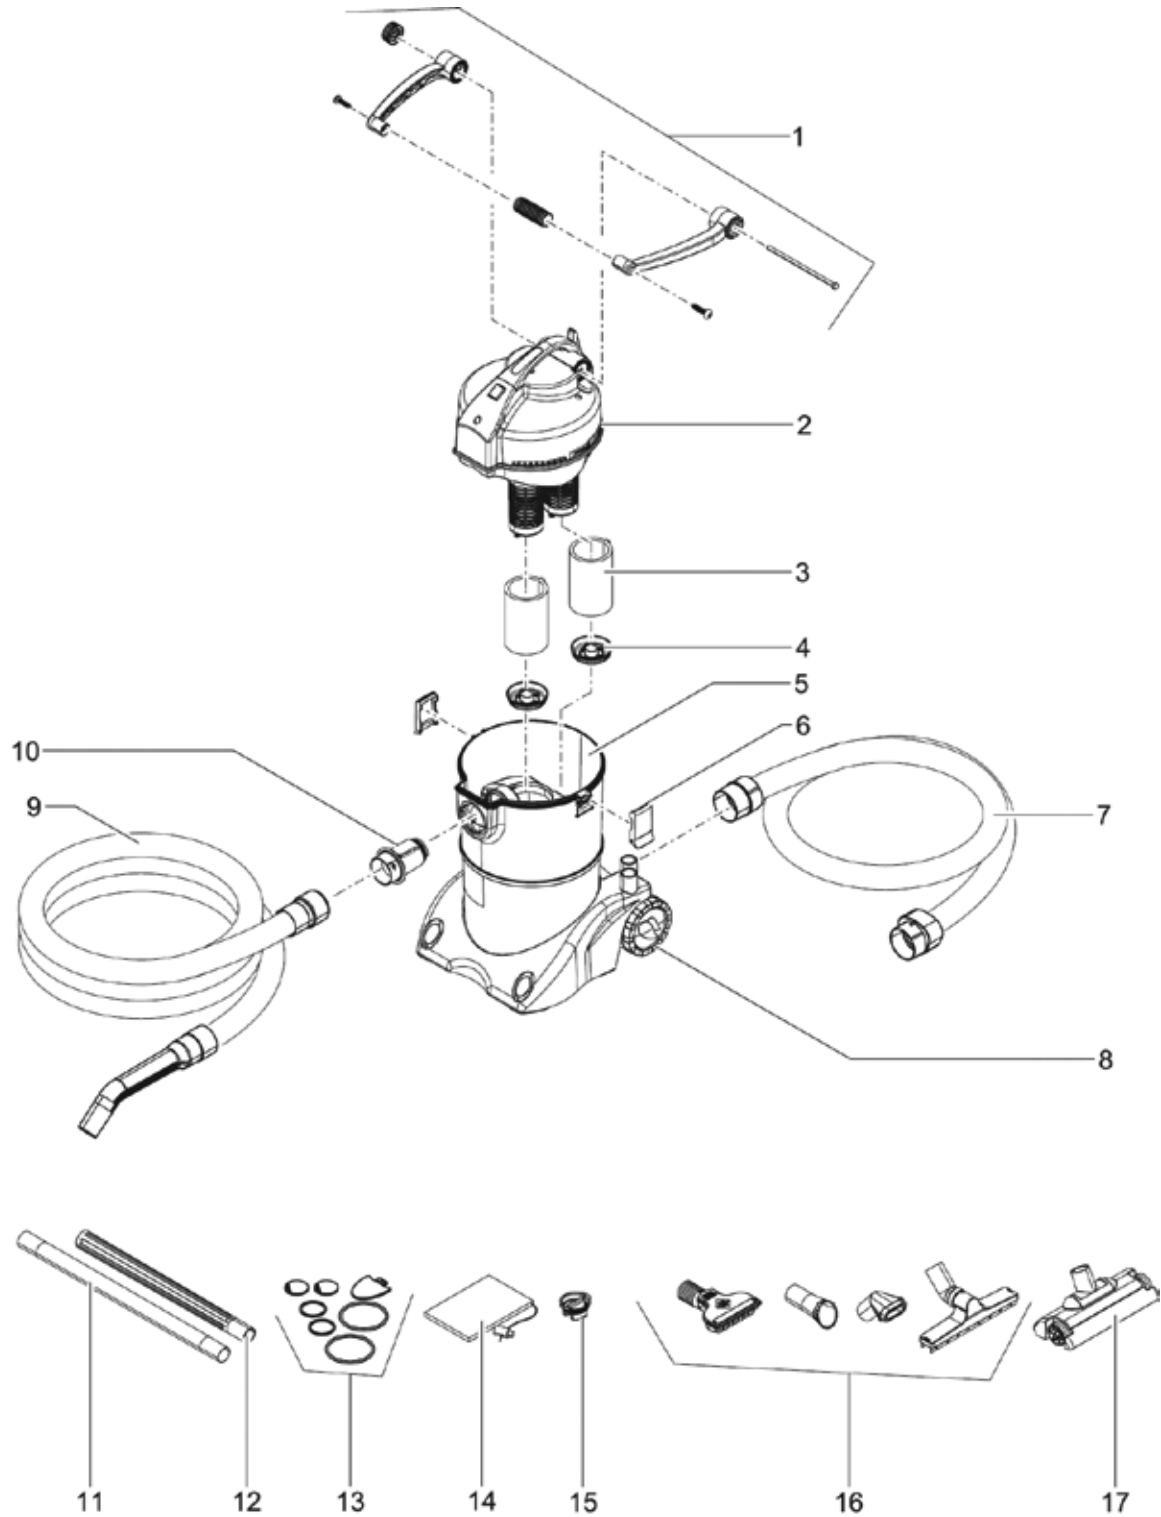

Item no.	Product
50388	PondoVac 4
50391	GB PondoVac 4
42939	GB PondoVac 4