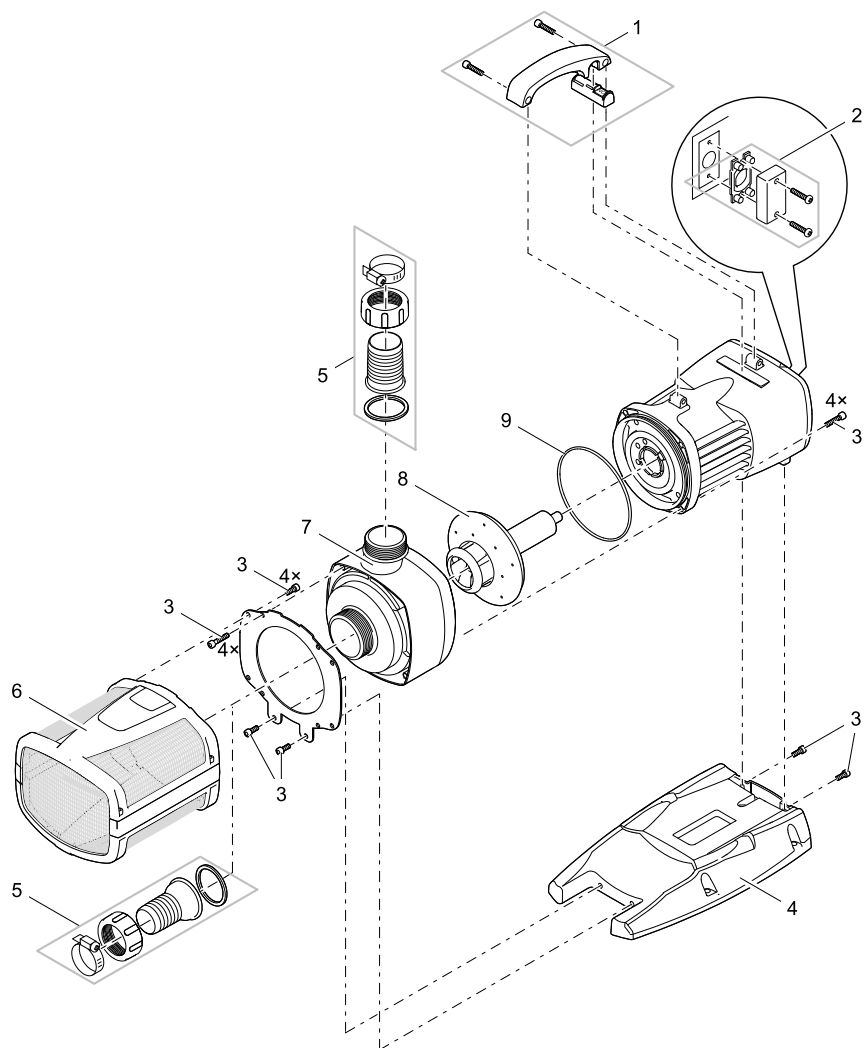

Item no.	Product
54612	Aquarius Eco Expert 36000
54613	Aquarius Eco Expert 44000

Pos.	Item no. Product	Product	Item no. Spare part	Spare part	Number
1	54612	Aquarius Eco Expert 36000 [INT]	40510	Spare handle with switch set	1
	54613	Aquarius Eco Expert 44000 [INT]			
2	54612	Aquarius Eco Expert 36000 [INT]	40509	ASM gland seal with gasket set	1
	54613	Aquarius Eco Expert 44000 [INT]			
3	54612	Aquarius Eco Expert 36000 [INT]	40511	Spare screws set	1
	54613	Aquarius Eco Expert 44000 [INT]			
4	54612	Aquarius Eco Expert 36000 [INT]	49998	Base EC2 Maxi XL	1
	54613	Aquarius Eco Expert 44000 [INT]			
5	54612	Aquarius Eco Expert 36000 [INT]	35359	Connection kit Aquamax Expert	1
	54613	Aquarius Eco Expert 44000 [INT]			
6	54612	Aquarius Eco Expert 36000 [INT]	50109	ASM filter housing Aquarius Expert 44000	1
	54613	Aquarius Eco Expert 44000 [INT]			
7	54612	Aquarius Eco Expert 36000 [INT]	49996	ASM pump housing Aquarius/AquaMax 36000	1
	54613	Aquarius Eco Expert 44000 [INT]	50190	ASM pump housing Aquarius/AquaMax 44000	1
8	54612	Aquarius Eco Expert 36000 [INT]	36086	Spare rotor Aquarius Eco Expert 36/44000	1
	54613	Aquarius Eco Expert 44000 [INT]			
9	54612	Aquarius Eco Expert 36000 [INT]	32972	O-Ring NBR 127 x 4.0 SH70	1
	54613	Aquarius Eco Expert 44000 [INT]