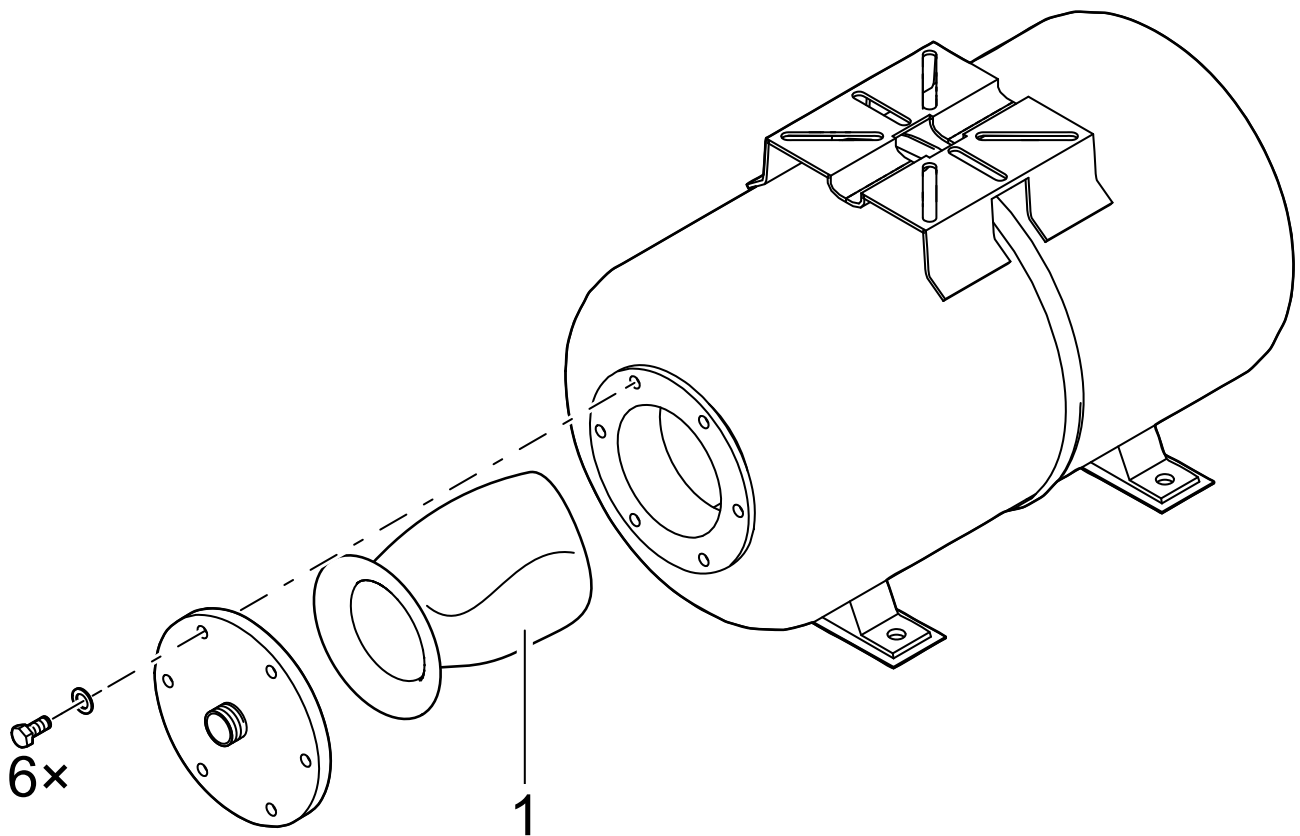

Item no.	Product
44539	WaterTank 22 l
44540	WaterTank 50 l

Pos.	Item no. Product	Product	Item no. Spare part	Spare part	Number
1	44539	WaterTank 22 l [INT]	46935	Spare membrane WaterTank 22 l	1
	44540	WaterTank 50 l [INT]	46936	Spare membrane WaterTank 50 l	1