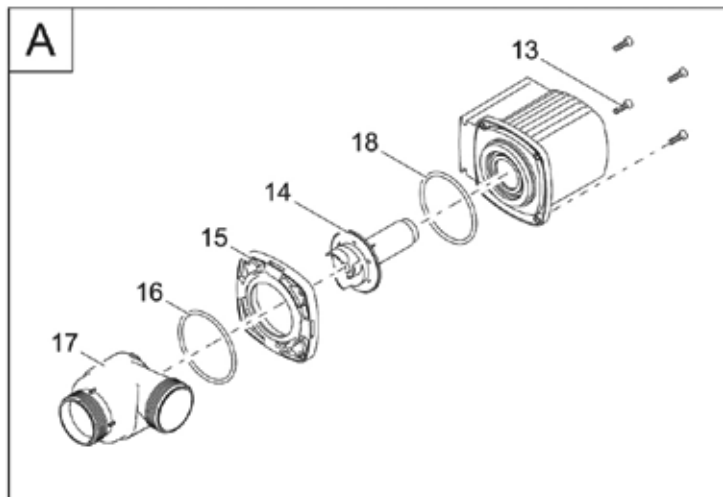

Item no.	Product
50734	AquaMax Eco Premium 4000
50736	AquaMax Eco Premium 6000
50740	AquaMax Eco Premium 8000
51078	AquaMax Eco Premium 10000
50735	GB AquaMax Eco Premium 4000
50739	GB AquaMax Eco Premium 6000
50741	GB AquaMax Eco Premium 8000
51085	GB AquaMax Eco Premium 10000