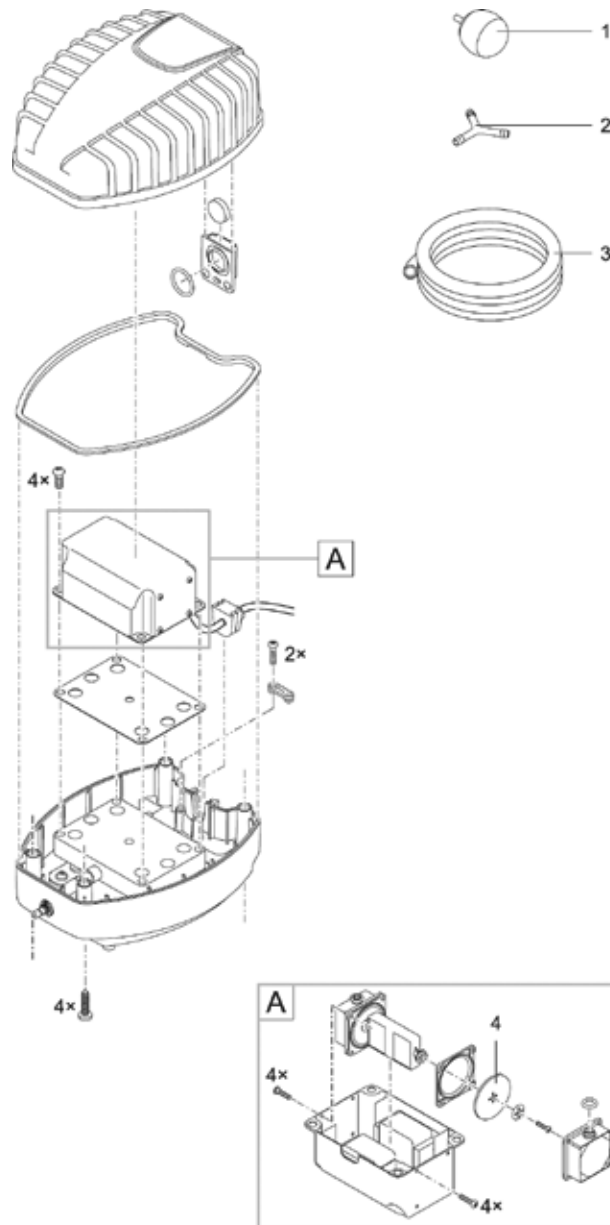

Item no.	Product
57063	AquaOxy 500
57567	GB AquaOxy 500

Pos.	Item no. Product	Product	Item no. Spare part	Spare part	Number
1	57063	AquaOxy 500 [INT]	22079	Air stone 50 mm blue	1
	57567	AquaOxy 500 [GB]			
2	57063	AquaOxy 500 [INT]	22076	Y-distributor 5 mm AquaOxy transparent	1
	57567	AquaOxy 500 [GB]			
3	57063	AquaOxy 500 [INT]	22077	Air hose 5 m transparent	1
	57567	AquaOxy 500 [GB]			
4	57063	AquaOxy 500 [INT]	22078	Spare part membrane set AquaOxy 500	1
	57567	AquaOxy 500 [GB]