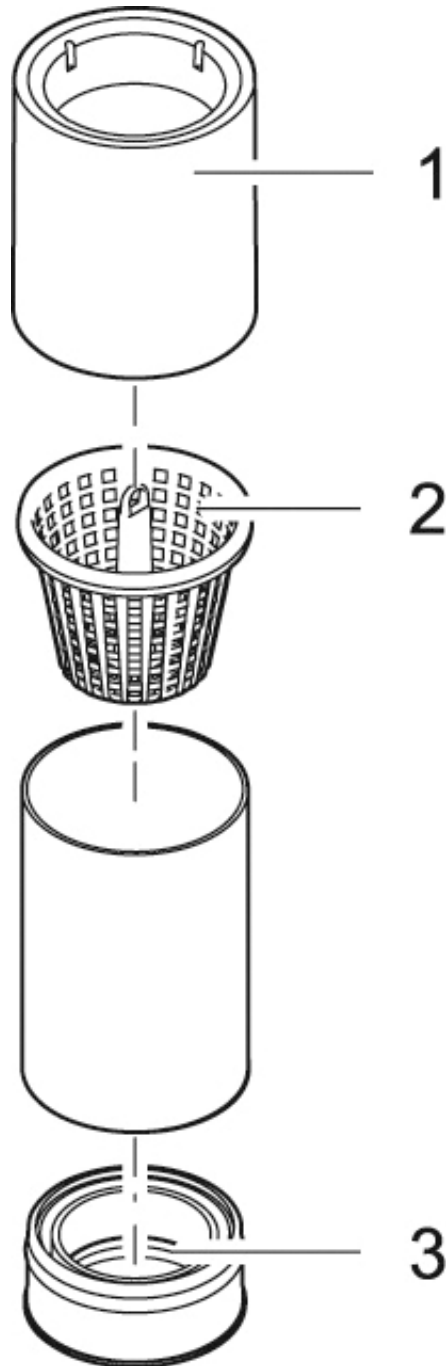

Item no.	Product
51237	AquaSkim Gravity

Pos.	Item no. Product	Product	Item no. Spare part	Spare part	Number
1	51237	AquaSkim Gravity [INT]	33284	Float ring AquaSkim 40	1
2	51237	AquaSkim Gravity [INT]	33285	Filter basket AquaSkim 40	1
3	51237	AquaSkim Gravity [INT]	20938	Reducing piece DN 160 / 110 mm	1