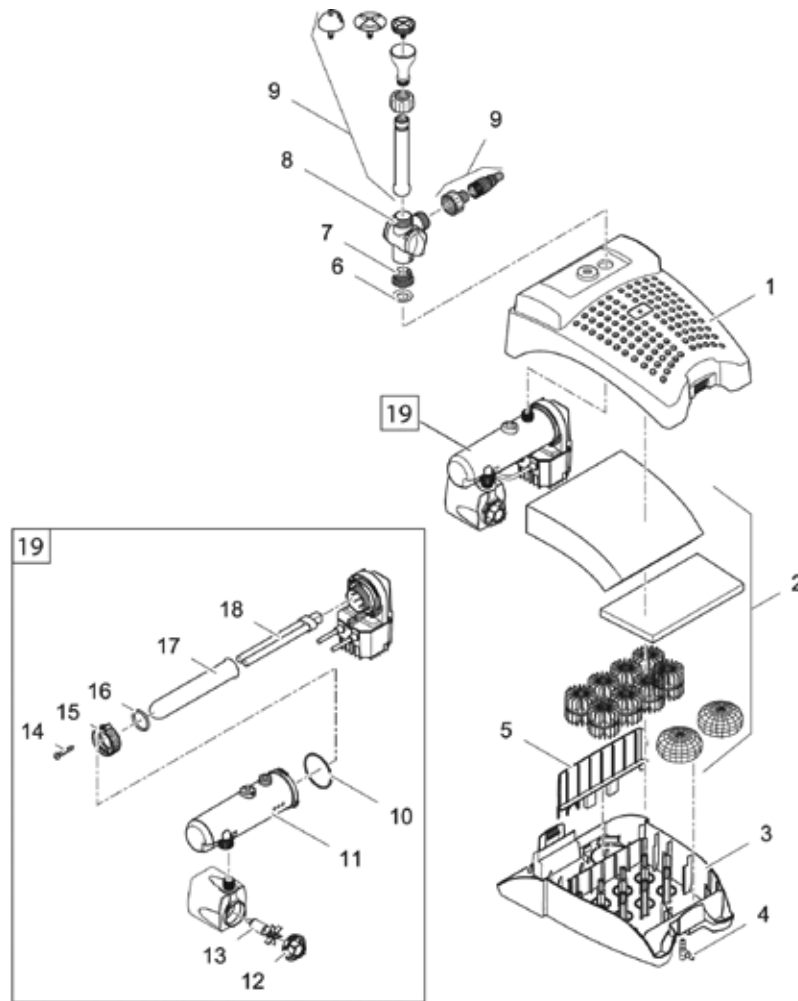

Item no.   **Product**
57379   Filtral UVC 5000

Pos.	Item no. Product	Product	Item no. Spare part	Spare part	Number
1	57379	Filtral UVC 5000 [INT]	29281	Top Filtral UVC 5000	1
2	57379	Filtral UVC 5000 [INT]	35836	Replacement filter set UVC 5000	1
3	57379	Filtral UVC 5000 [INT]	11349	Filterhousing base pump/UVC	1
4	57379	Filtral UVC 5000 [INT]	35087	Air connection BioTec 5.1 / 10.1	1
5	57379	Filtral UVC 5000 [INT]	29386	Separating plate UVC 5000	1
6	57379	Filtral UVC 5000 [INT]	29388	Profile gasket D35 x 5	1
7	57379	Filtral UVC 5000 [INT]	13427	Threaded bush plastic G1 A x G1/2 I	1
8	57379	Filtral UVC 5000 [INT]	43290	Spare T-controller Aquarius Fountain Set	1
9	57379	Filtral UVC 5000 [INT]	77948	Add. pack Aquarius Fountain Set Cl. E	1
10	57379	Filtral UVC 5000 [INT]	73490	O-Ring NBR 61,6 x 2,62 SH70 A greased	1
11	57379	Filtral UVC 5000 [INT]	35872	Spare water housing UVC 5000	1
12	57379	Filtral UVC 5000 [INT]	35770	ASM pump housing ASE 2500	1
13	57379	Filtral UVC 5000 [INT]	18013	Spare rotor cpl. ASE 2500 magnetized	1
14	57379	Filtral UVC 5000 [INT]	27891	Oval head screw CH-V2A DIN 7981 3.5 x 22	1
15	57379	Filtral UVC 5000 [INT]	12049	Clamp screw UVC 7/9/11W	1
16	57379	Filtral UVC 5000 [INT]	73481	O-Ring Viton 32 x 4 SH70 greased	1
17	57379	Filtral UVC 5000 [INT]	13312	Quartz glass D33 x 200 with rim	1
18	57379	Filtral UVC 5000 [INT]	56112	Replacement bulb UVC 11 W	1
19	57379	Filtral UVC 5000 [INT]	35874	Spare UVC-pump 5000	1