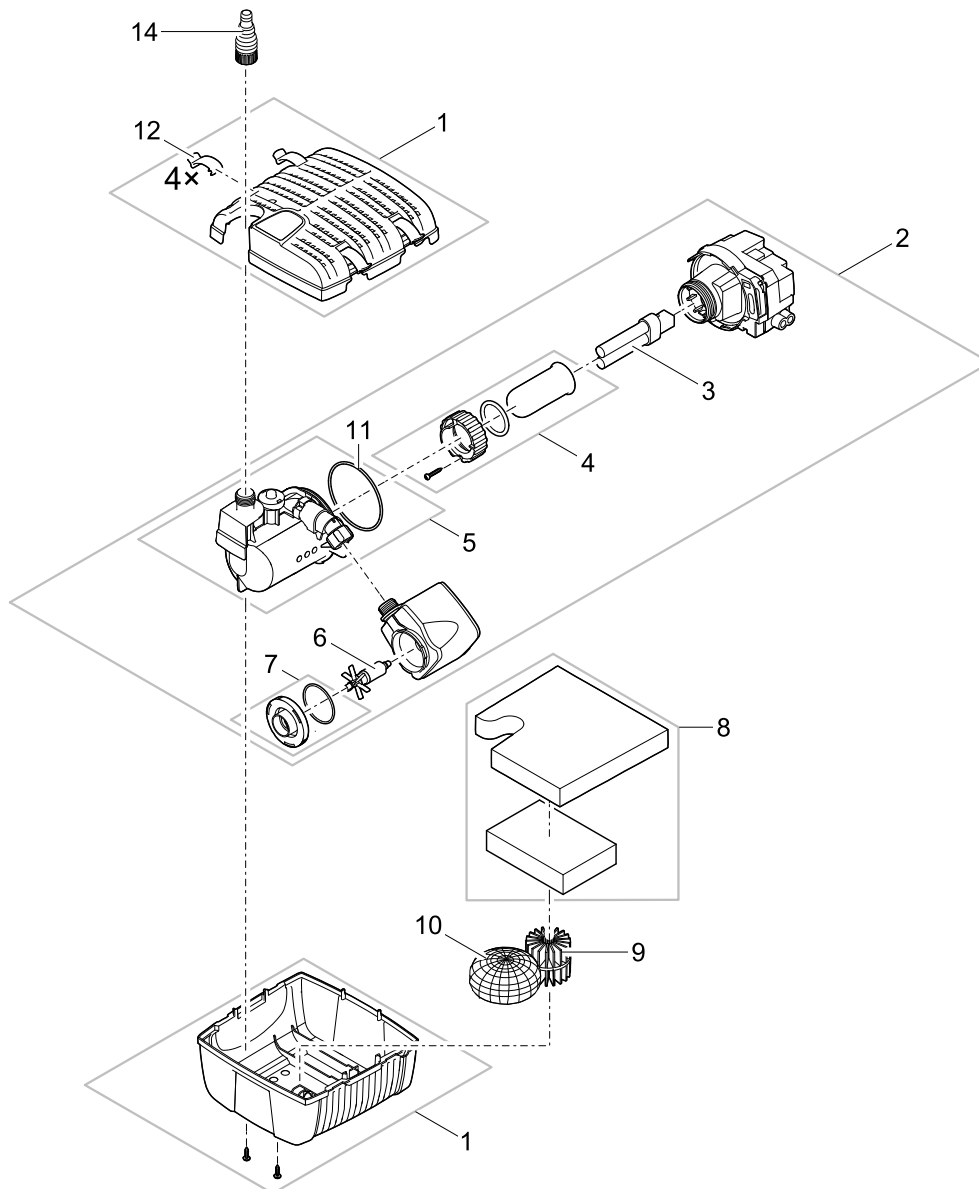

Item no.	Product
70236	GB Filtral UVC 1500

Pos.	Item no. Product	Product	Item no. Spare part	Spare part	Number
1	70236	Filtral UVC 1500 [GB]	72781	Replacement outer housing Filtral small	1
2	70236	Filtral UVC 1500 [GB]	72784	ASM replacement pump / UVC Filtral 1500	1
3	70236	Filtral UVC 1500 [GB]	57110	Replacement bulb UVC 5 W	1
4	70236	Filtral UVC 1500 [GB]	72792	ASM repl. quartz glass Filtral small	1
5	70236	Filtral UVC 1500 [GB]	72788	ASM repl. water housing Filtral small	1
6	70236	Filtral UVC 1500 [GB]	22647	Spare rotor cpl. ASE 750 magnetized	1
7	70236	Filtral UVC 1500 [GB]	35762	ASM pump housing ASE 1000	1
8	70236	Filtral UVC 1500 [GB]	70240	Replacement foam set Filtral UVC 1500	1
9	70236	Filtral UVC 1500 [GB]	19503	Bio surface element	1
10	70236	Filtral UVC 1500 [GB]	72795	Replacement ceramic bag Filtral small	1
11	70236	Filtral UVC 1500 [GB]	19945	O-Ring NBR 75 x 2.5 SH70	1
12	70236	Filtral UVC 1500 [GB]	72798	Replacement set clips Filtral	1
14	70236	Filtral UVC 1500 [GB]	23641	Stepped hose tail with bush cpl. G1/2	1