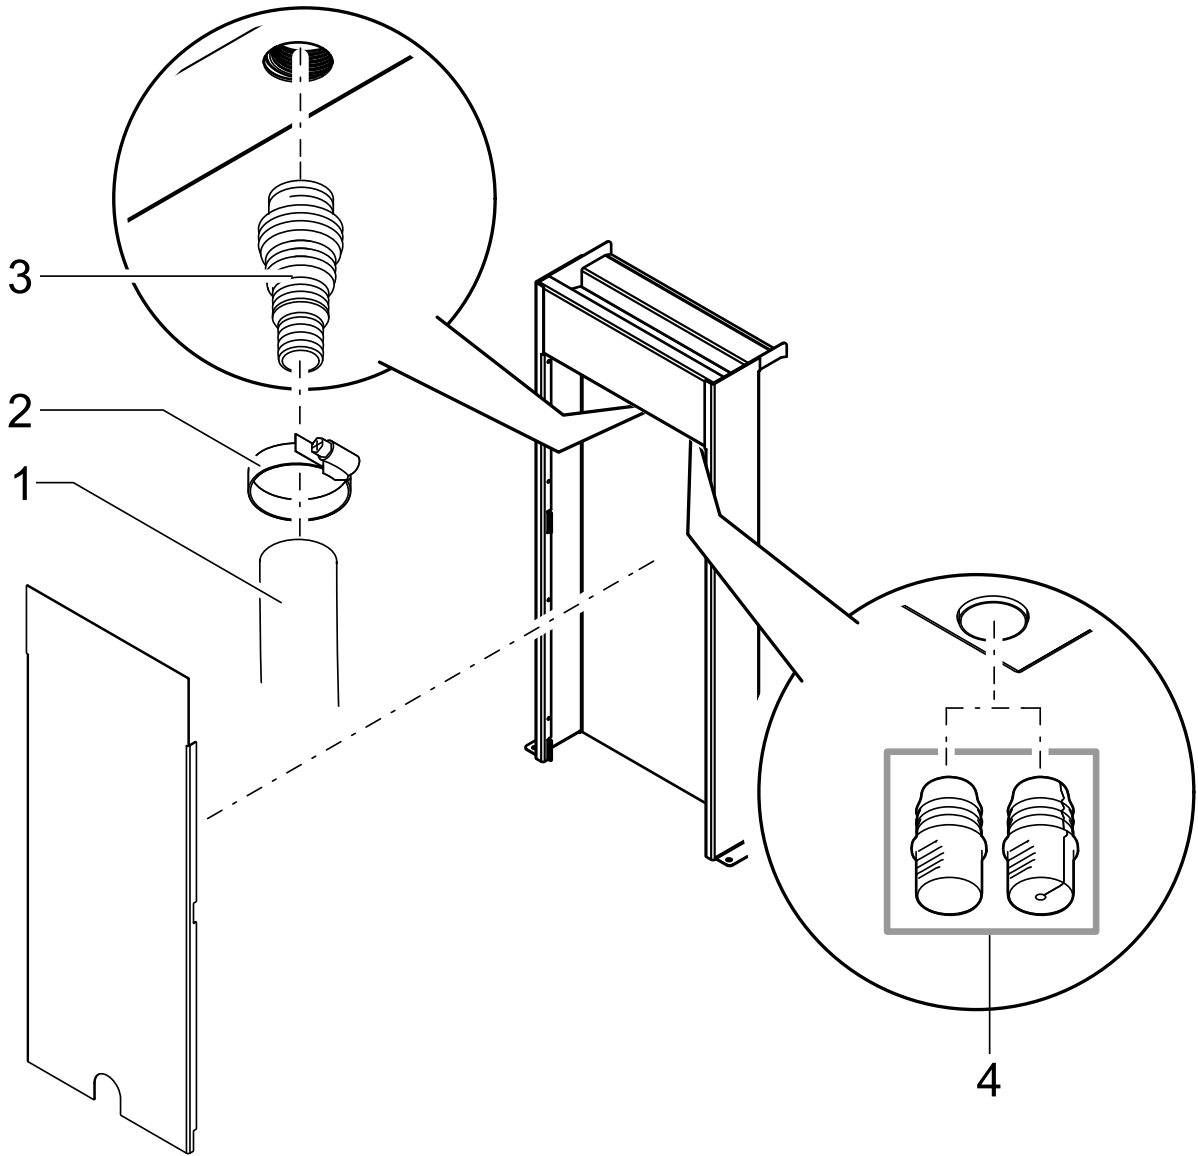

Item no.	Product
70774	Waterfall Kit 30
70775	Waterfall Kit 60