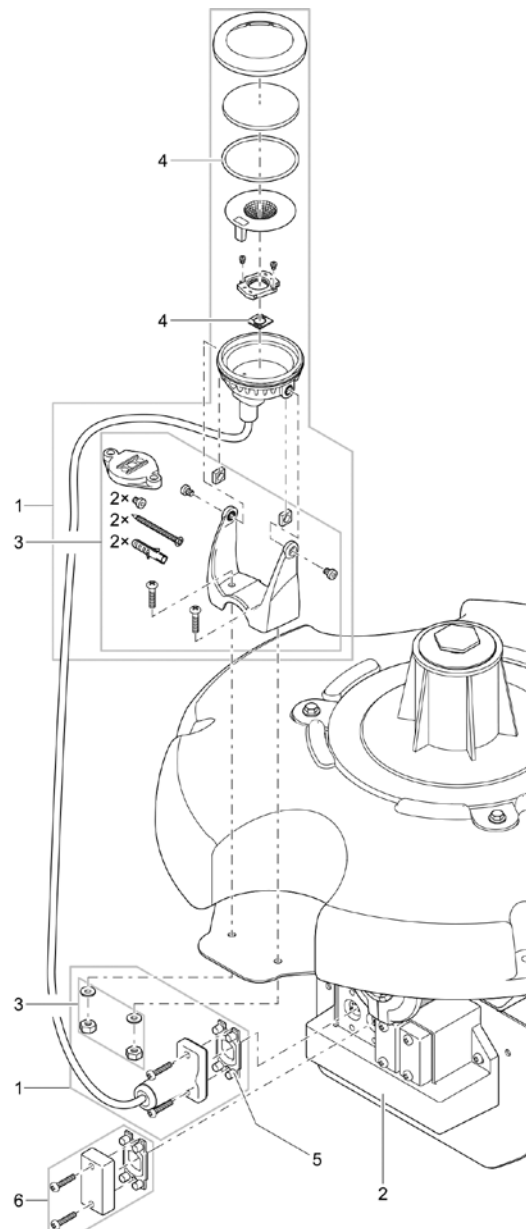

Item no.	Product
42637	LED-Floating Fountain Illumination white

Pos.	Item no. Product	Product	Item no. Spare part	Spare part	Number
1	42637	LED-floating fountain illumination white [INT]	42635	LunAqua Power LED W	1
2	42637	LED-floating fountain illumination white [INT]	45236	LunAqua Power LED driver 20 m	1
3	42637	LED-floating fountain illumination white [INT]	43754	Spare retainer set LunAqua Power LED W	1
4	42637	LED-floating fountain illumination white [INT]	43753	Spare LED LunAqua Power LED W	1
5	42637	LED-floating fountain illumination white [INT]	11710	Gasket DMX	1
6	42637	LED-floating fountain illumination white [INT]	43867	Spare set ASM gland seal	1