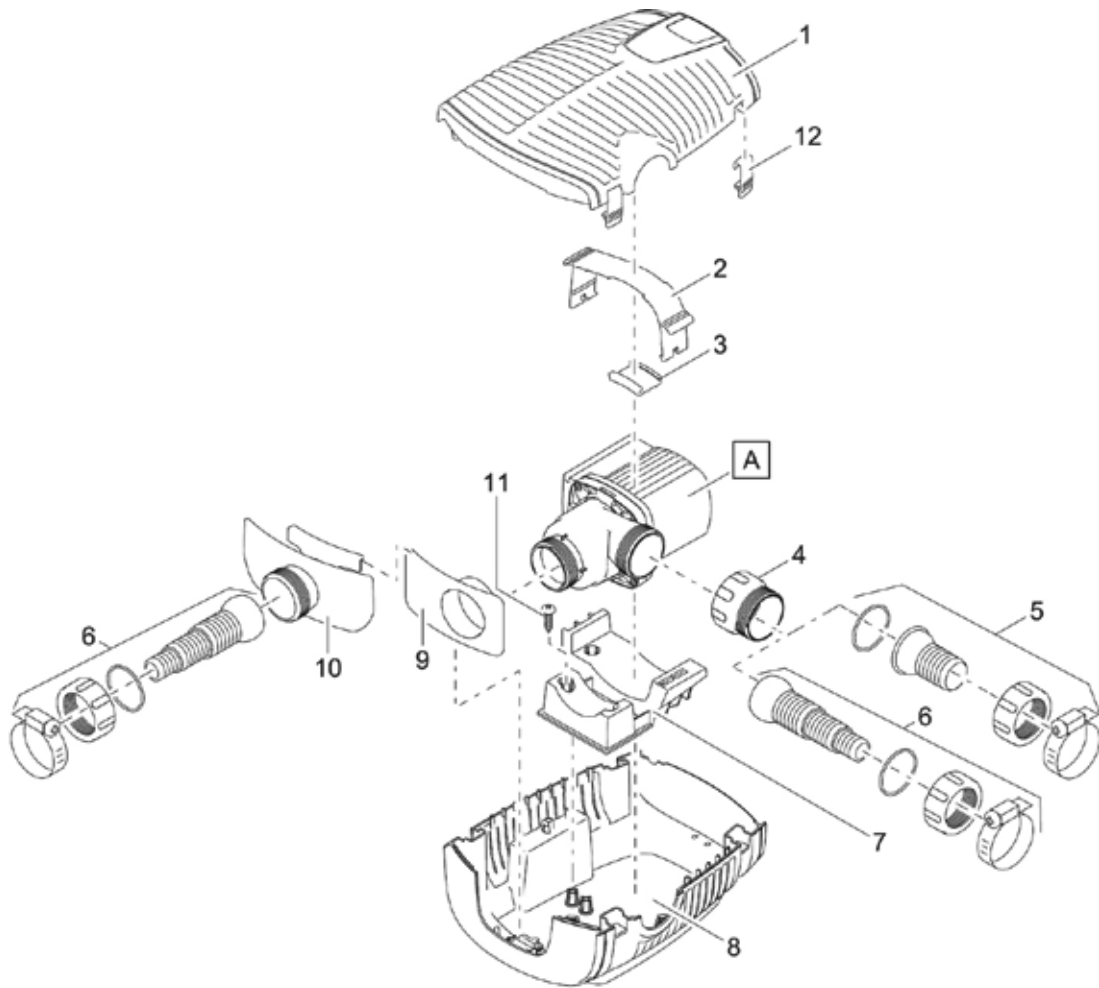

Item no.	Product
50734	AquaMax Eco Premium 4000
50736	AquaMax Eco Premium 6000
50740	AquaMax Eco Premium 8000
51078	AquaMax Eco Premium 10000
50735	GB AquaMax Eco Premium 4000
50739	GB AquaMax Eco Premium 6000
50741	GB AquaMax Eco Premium 8000
51085	GB AquaMax Eco Premium 10000