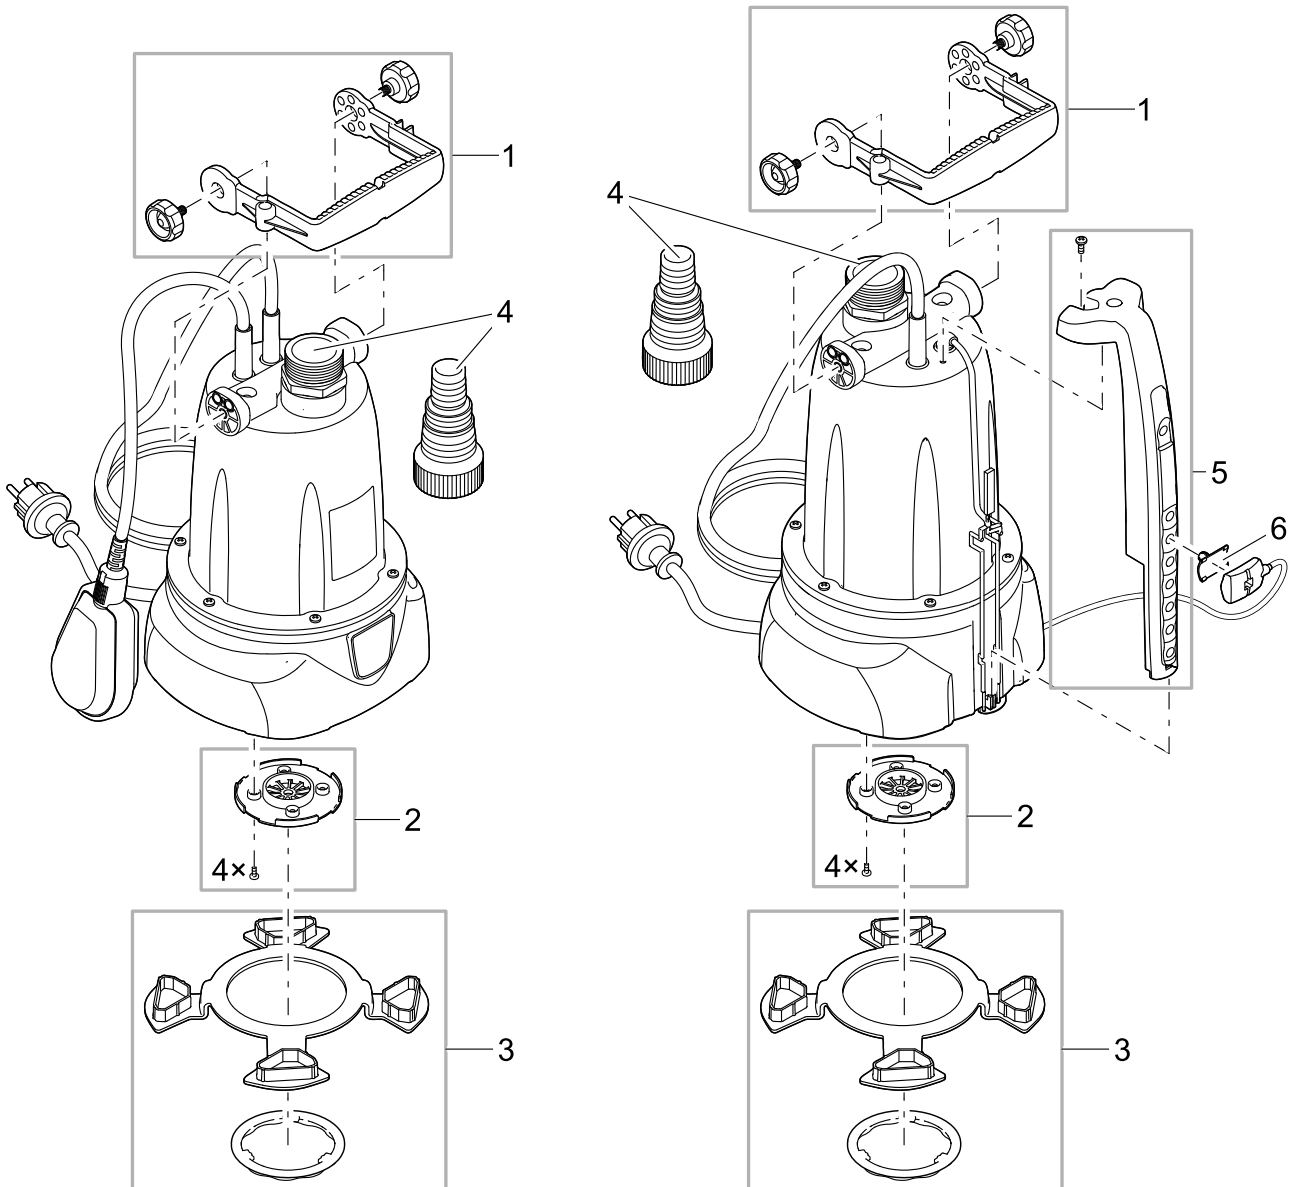

Item no.	Product
42260	ProMax ClearDrain 7000
42261	ProMax ClearDrain 11000
42262	ProMax ClearDrain 14000
42263	GB ProMax ClearDrain 7000
42264	GB ProMax ClearDrain 11000
42265	GB ProMax ClearDrain 14000