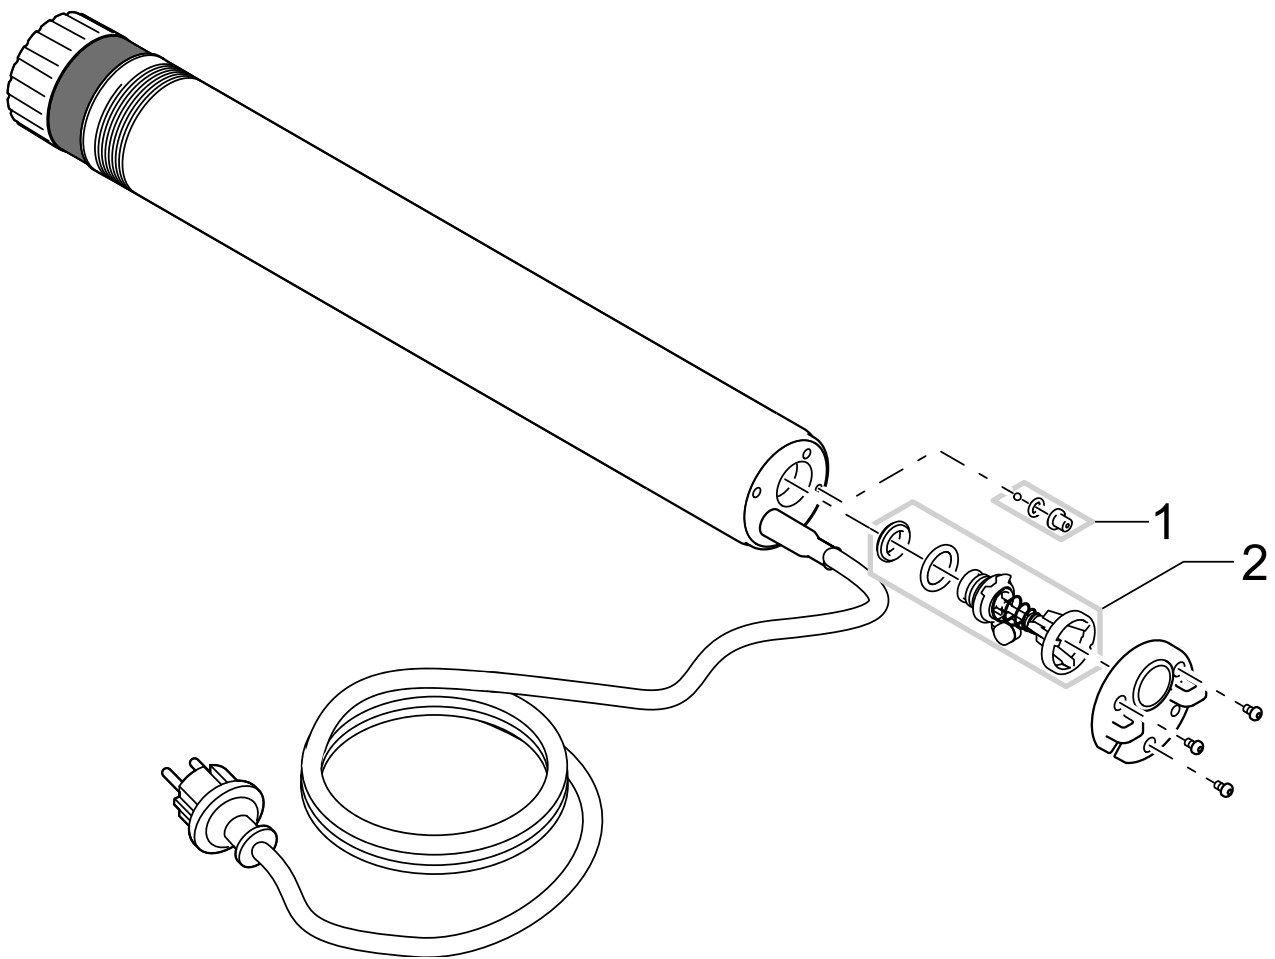

Item no.	Product
43134	ProMax Pressure Well Automatic 6000/8

Pos.	Item no. Product	Product	Item no. Spare part	Spare part	Number
1	43134	ProMax Pressure Well Automatic 6000/8 [INT]	49027	ASM aeration check valve Pressure 6000	1
2	43134	ProMax Pressure Well Automatic 6000/8 [INT]	45483	ASM check valve Pressure 6000	1