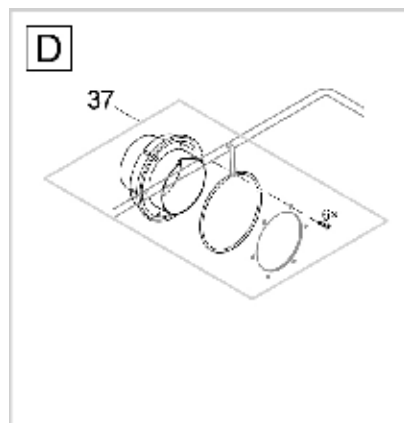

Pos.	Item no. Product	Product	Item no. Spare part	Spare part	Number
1	57696	BioTec ScreenMatic² 140000 [INT]	73381	ASM cover ScreenMatic 140000	1
2	57696	BioTec ScreenMatic² 140000 [INT]	34868	ASM handle BioTec 36	1
3	57696	BioTec ScreenMatic² 140000 [INT]	42345	Screen holder BioTec ScreenMatic 140000	1
4	57696	BioTec ScreenMatic² 140000 [INT]	42449	Brush BioTec ScreenMatic	1
5	57696	BioTec ScreenMatic² 140000 [INT]	34864	Spare clip BioTec 36	1
6	57696	BioTec ScreenMatic² 140000 [INT]	25507	Substrate pipe cpl. BioTec 18 / 36	1
7	57696	BioTec ScreenMatic² 140000 [INT]	43686	Spare case BioTec ScreenMatic² 140000	1
8	57696	BioTec ScreenMatic² 140000 [INT]	44181	Spare screen holder fixation 2015	1
9	57696	BioTec ScreenMatic² 140000 [INT]	44336	Spare wedge plate	1
10	57696	BioTec ScreenMatic² 140000 [INT]	34734	Cleaner BioTec	1
11	57696	BioTec ScreenMatic² 140000 [INT]	42346	Mud basket BioTec ScreenMatic	1
12	57696	BioTec ScreenMatic² 140000 [INT]	15118	Transformer 6 VA 2m H05RN-F 2 x 0.75 mm²	1
13	57696	BioTec ScreenMatic² 140000 [INT]	44173	Plug BioTec ScreenMatic 140000	1
14	57696	BioTec ScreenMatic² 140000 [INT]	42384	ASM BioTec ScreenMatic 140000	1
15	57696	BioTec ScreenMatic² 140000 [INT]	44178	Spare small parts BioTec ScreenM. 2015	1
16	57696	BioTec ScreenMatic² 140000 [INT]	44186	Spare ASM controller ScreenMatic 140000	1
17	57696	BioTec ScreenMatic² 140000 [INT]	42326	Woven fabric BioTec ScreenMatic 140000	1
18	57696	BioTec ScreenMatic² 140000 [INT]	44177	ASM scraper with brush ScreenMatic 2015	1
19	57696	BioTec ScreenMatic² 140000 [INT]	44183	Spare traction unit BioTec ScreenMatic²	1
20	57696	BioTec ScreenMatic² 140000 [INT]	48674	Add. pack ScreenMatic² 2017	1
21	57696	BioTec ScreenMatic² 140000 [INT]	43749	Step. grommet 1 1/2"+thread closed 2018	1
22	57696	BioTec ScreenMatic² 140000 [INT]	19506	Flat gasket NBR 60 x 47 x 3 SH40	1
23	57696	BioTec ScreenMatic² 140000 [INT]	44338	ASM distributor ScreenMatic 140000	1
24	57696	BioTec ScreenMatic² 140000 [INT]	25691	O-Ring NBR 54 x 4 SH40	1
25	57696	BioTec ScreenMatic² 140000 [INT]	42949	Inlet locking nut BioTec ScreenMatic	1
26	57696	BioTec ScreenMatic² 140000 [INT]	44179	Spare gasket seal distributor	1
27	57696	BioTec ScreenMatic² 140000 [INT]	25000	Oval head screw CH-V2A DIN 7981 4.8 x 22	1
28	57696	BioTec ScreenMatic² 140000 [INT]	34670	Foam pad cover BioTec	1
29	57696	BioTec ScreenMatic² 140000 [INT]	42896	Replacement set foam blue BioTec 60/140	1
30	57696	BioTec ScreenMatic² 140000 [INT]	34733	Foam holder BioTec 18 / 36	1
31	57696	BioTec ScreenMatic² 140000 [INT]	25542	Gasket foam holder BioTec 36	1
32	57696	BioTec ScreenMatic² 140000 [INT]	25922	Clip foam holder BioTec 36	1
33	57696	BioTec ScreenMatic² 140000 [INT]	25546	Rivet skiffi BioTec 36	1
34	57696	BioTec ScreenMatic² 140000 [INT]	25547	Sealing BioTec 36 128 x 47 SH40	1
35	57696	BioTec ScreenMatic² 140000 [INT]	45325	Foam holder locking clip BioTec	1
36	57696	BioTec ScreenMatic² 140000 [INT]	42894	Repl. set foam red/purple BioTec 60/140	1
37	57696	BioTec ScreenMatic² 140000 [INT]	19005	ASM connection set DN 110	1
38	57696	BioTec ScreenMatic² 140000 [INT]	35255	Spare part plug BioTec 36	1
39	57696	BioTec ScreenMatic² 140000 [INT]	24229	Screw CH-V2A DIN 7983 6.3 x 25	1
40	57696	BioTec ScreenMatic² 140000 [INT]	24230	Flat gasket bottom drain BioTec 36	1
41	57696	BioTec ScreenMatic² 140000 [INT]	34253	Drain bend	1
42	57696	BioTec ScreenMatic² 140000 [INT]	25996	Distance part BioTec 36	1
43	57696	BioTec ScreenMatic² 140000 [INT]	34835	Outlet guide BioTec 36	1
44	57696	BioTec ScreenMatic² 140000 [INT]	44188	ASM drain lever cpl. BioTec 140000	1
45	57696	BioTec ScreenMatic² 140000 [INT]	44308	ASM brush holder ScreenMatic	1
46	57696	BioTec ScreenMatic² 140000 [INT]	42450	Mud flap cap	1
47	57696	BioTec ScreenMatic² 140000 [INT]	34367	Inlet 2" connection set BioTec 30	1