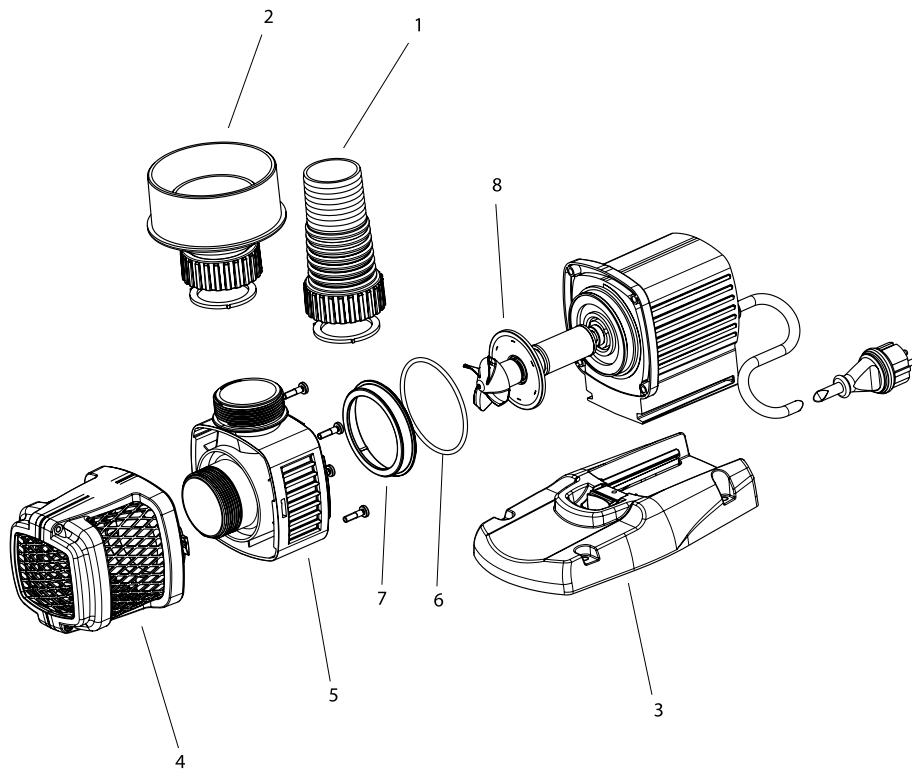

Item no.	Product
57091	AquaMax Eco Gravity 10000
57092	AquaMax Eco Gravity 15000
57093	AquaMax Eco Gravity 20000

Pos.	Item no. Product	Product	Item no. Spare part	Spare part	Number
1	57091	AquaMax Eco Gravity 10000 [INT]	35577	Hosetail set AquaMax Eco 2" / DA 63	1
	57092	AquaMax Eco Gravity 15000 [INT]			
	57093	AquaMax Eco Gravity 20000 [INT]			
2	57091	AquaMax Eco Gravity 10000 [INT]	35578	Pipe connector AquaMax Eco DA 75/DA 110	1
	57092	AquaMax Eco Gravity 15000 [INT]			
	57093	AquaMax Eco Gravity 20000 [INT]			
3	57091	AquaMax Eco Gravity 10000 [INT]	28127	Pump base AquaMax Gravity Eco	1
	57092	AquaMax Eco Gravity 15000 [INT]			
	57093	AquaMax Eco Gravity 20000 [INT]			
4	57091	AquaMax Eco Gravity 10000 [INT]	35509	ASM contact protection	1
	57092	AquaMax Eco Gravity 15000 [INT]			
	57093	AquaMax Eco Gravity 20000 [INT]			
5	57091	AquaMax Eco Gravity 10000 [INT]	35580	Spare pump housing AquaMax Gravity Eco	1
	57092	AquaMax Eco Gravity 15000 [INT]			
	57093	AquaMax Eco Gravity 20000 [INT]			
6	57091	AquaMax Eco Gravity 10000 [INT]	28539	O-Ring NBR 78 x 4.3 SH70	1
	57092	AquaMax Eco Gravity 15000 [INT]			
	57093	AquaMax Eco Gravity 20000 [INT]			
7	57091	AquaMax Eco Gravity 10000 [INT]	28125	Holder ring Max Eco	1
	57092	AquaMax Eco Gravity 15000 [INT]			
	57093	AquaMax Eco Gravity 20000 [INT]			
8	57091	AquaMax Eco Gravity 10000 [INT]	17958	Spare rotor cpl AquaMax Eco Gravity10000	1
	57092	AquaMax Eco Gravity 15000 [INT]	17959	Spare rotor cpl AquaMax Eco Gravity15000	1
	57093	AquaMax Eco Gravity 20000 [INT]	17960	Spare rotor cpl AquaMax Eco Gravity20000	1