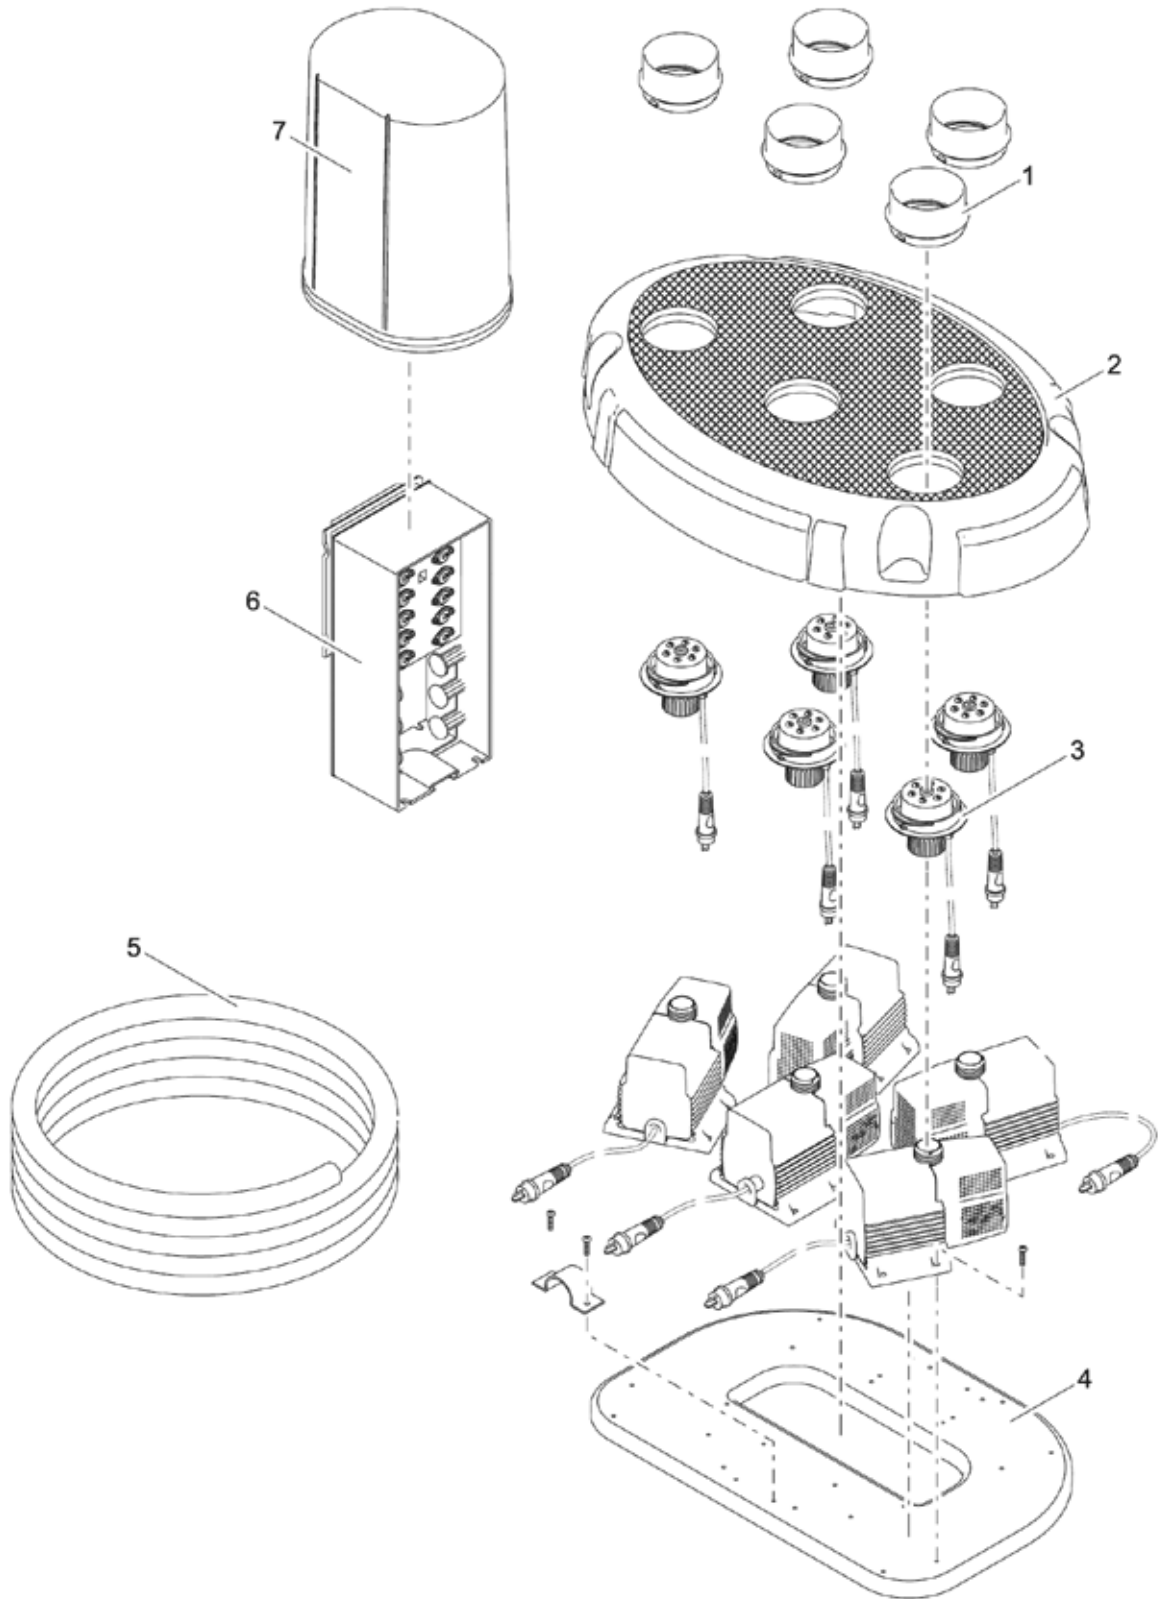

Item no.	Product
50187	Water Quintet
50257	GB Water Quintet