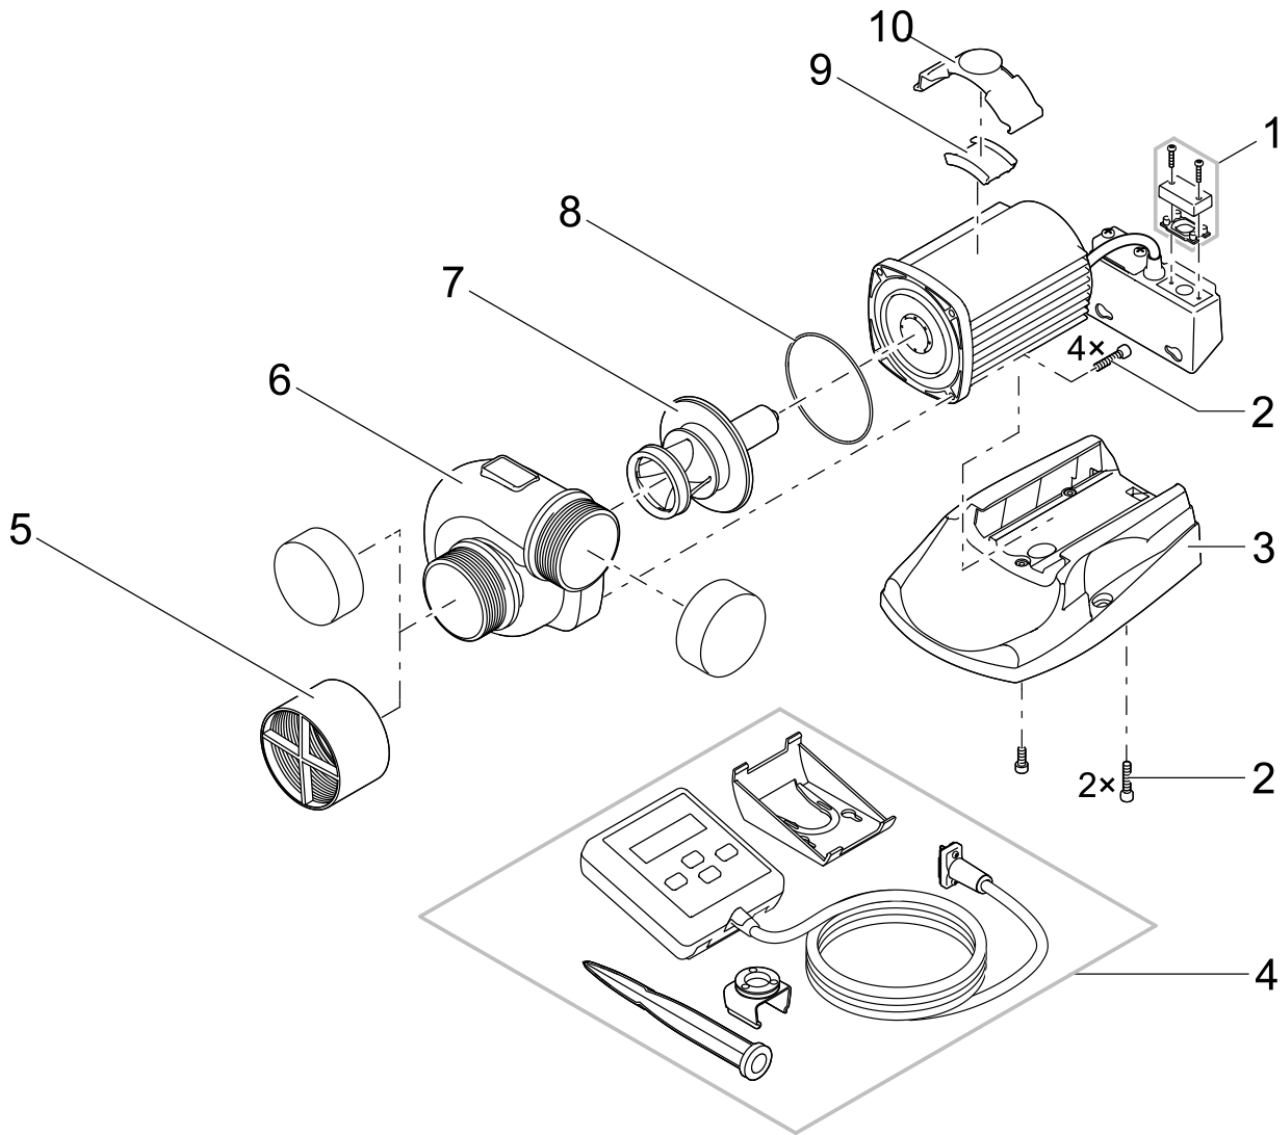

Item no.   Product
47028   AquaMax Eco Titanium 30000

Pos.	Item no. Product	Product	Item no. Spare part	Spare part	Number
1	47028	AquaMax Eco Titanium 30000 [INT]	40509	ASM gland seal with gasket set	1
2	47028	AquaMax Eco Titanium 30000 [INT]	15591	Screw V4A DIN 912 M5 x 16	1
3	47028	AquaMax Eco Titanium 30000 [INT]	46962	Base AquaMax Titanium 30000	1
4	47028	AquaMax Eco Titanium 30000 [INT]	47673	Eco Control	1
5	47028	AquaMax Eco Titanium 30000 [INT]	48597	Safety grid AquaMax Eco 2 1/2"	1
6	47028	AquaMax Eco Titanium 30000 [INT]	46952	Pump housing Titanium 30000 machined	1
7	47028	AquaMax Eco Titanium 30000 [INT]	48673	Spare rotor AquaMax Eco Titanium 30000	1
8	47028	AquaMax Eco Titanium 30000 [INT]	17513	Flat gasket 107 x 78 x 2.5 USP 16 light	1
9	47028	AquaMax Eco Titanium 30000 [INT]	17232	Rubber part AquaMax Pro	1
10	47028	AquaMax Eco Titanium 30000 [INT]	46950	Holder Eco Control Titanium 30000	1