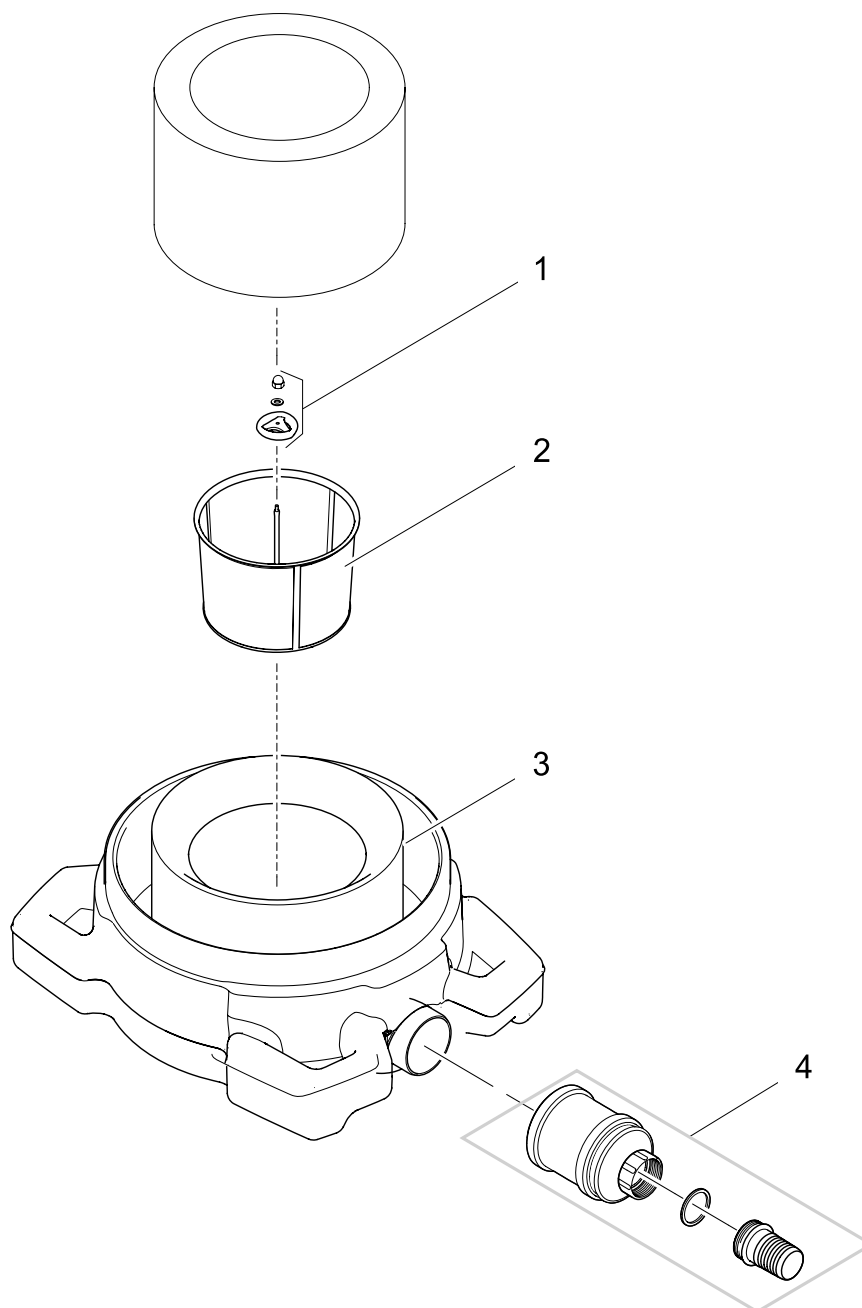

Item no.	Product
57134	ProfiSkim 100

Pos.	Item no. Product	Product	Item no. Spare part	Spare part	Number
1	57134	ProfiSkim 100 [INT]	28037	Handle sieve ProfiSkim 100	1
2	57134	ProfiSkim 100 [INT]	28036	Stainless steel sieve ProfiSkim 100	1
3	57134	ProfiSkim 100 [INT]	27844	Base ProfiSkim 100	1
4	57134	ProfiSkim 100 [INT]	35657	Additional pack pipe reduc. 110 mm x 2"	1