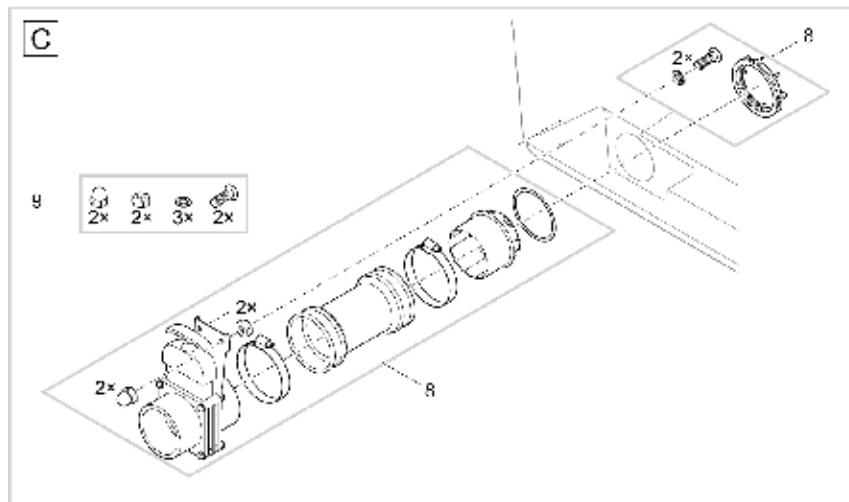

Pos.	Item no. Product	Product	Item no. Spare part	Spare part	Number
1	42913	ProfiClear pump chamber Compact/Classic [INT]	72780	ASM lid container M / L	1
2	42913	ProfiClear pump chamber Compact/Classic [INT]	35407	Spare base screen incl. foot ProfiClear	1
3	42913	ProfiClear pump chamber Compact/Classic [INT]	42856	Container ProfiCl. Compact pump chamber	1
4	42913	ProfiClear pump chamber Compact/Classic [INT]	18842	Clip drum filter	1
5	42913	ProfiClear pump chamber Compact/Classic [INT]	19005	ASM connection set DN 110	1
6	42913	ProfiClear pump chamber Compact/Classic [INT]	16387	Blanking cap DN 110	1
7	42913	ProfiClear pump chamber Compact/Classic [INT]	18833	Spare grommet ProfiClear individual	1
8	42913	ProfiClear pump chamber Compact/Classic [INT]	18446	Spare drain DN75 Premium	1
9	42913	ProfiClear pump chamber Compact/Classic [INT]	18448	Spare screws set drain DN75 Premium	1
10	42913	ProfiClear pump chamber Compact/Classic [INT]	42980	ASM rubber bushing D185 on D110 mm	1
11	42913	ProfiClear pump chamber Compact/Classic [INT]	26987	Outlet 150/2 ProfiClear M 2 - M 5	1
12	42913	ProfiClear pump chamber Compact/Classic [INT]	26957	Gasket 150 screwed	1
13	42913	ProfiClear pump chamber Compact/Classic [INT]	27572	Oval head screw CZ-V2A DIN 7981 6.3 x 32	1