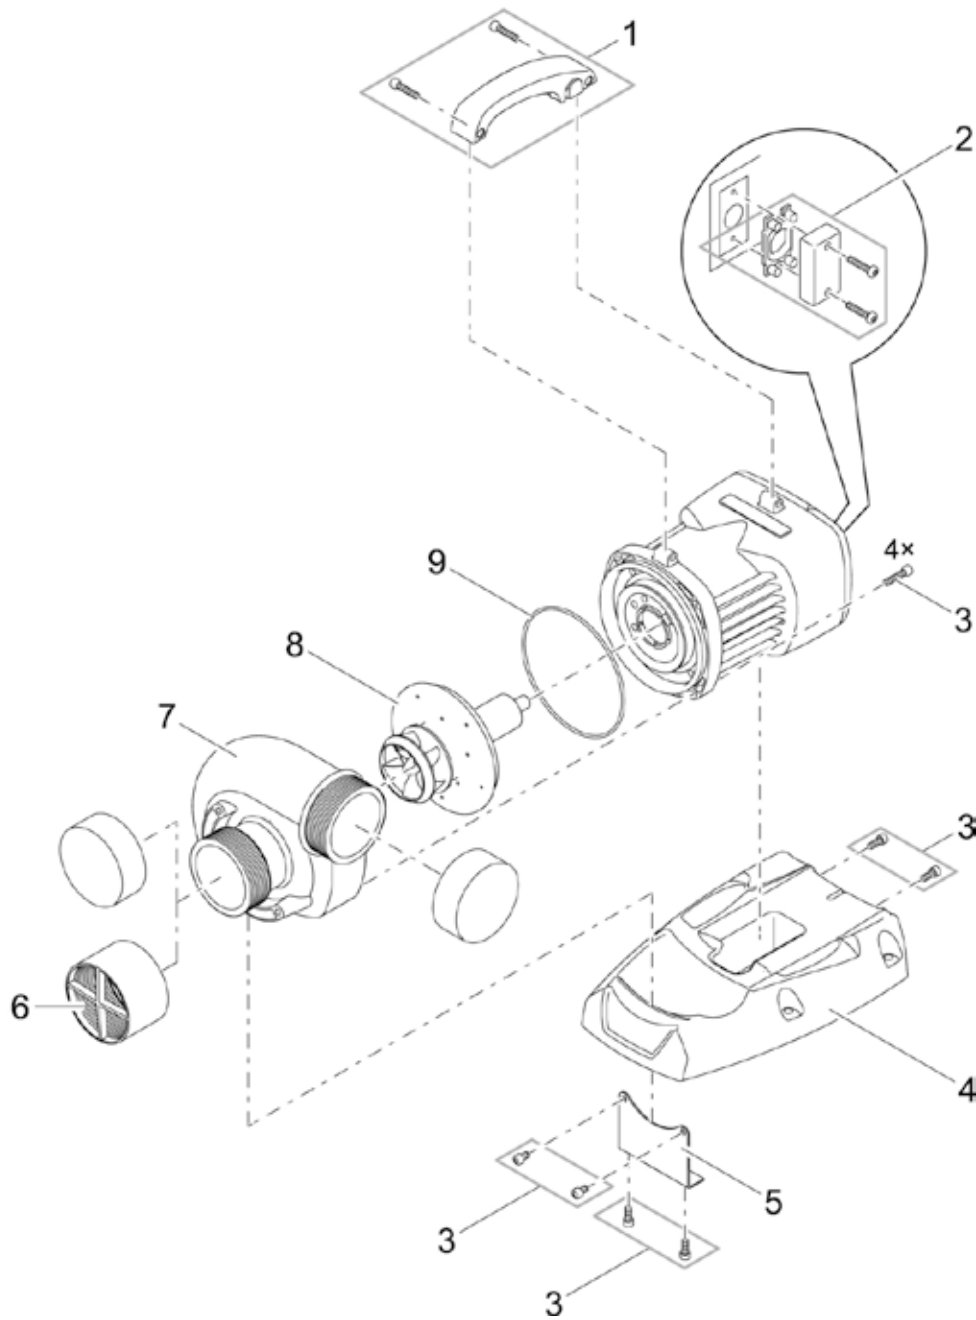

Item no.   Product
39918   AquaMax Eco Titanium 50000

Pos.	Item no. Product	Product	Item no. Spare part	Spare part	Number
1	39918	AquaMax Eco Titanium 50000 [INT]	43863	Spare handle with rubber plug Titanium	1
2	39918	AquaMax Eco Titanium 50000 [INT]	40509	ASM gland seal with gasket set	1
3	39918	AquaMax Eco Titanium 50000 [INT]	43864	Spare screws set Titanium	1
4	39918	AquaMax Eco Titanium 50000 [INT]	42061	Base EC2 Maxi Titanium	1
5	39918	AquaMax Eco Titanium 50000 [INT]	42094	Holding plate EC2 Maxi Titanium	1
6	39918	AquaMax Eco Titanium 50000 [INT]	43329	Safety grid AquaMax Eco 3"	1
7	39918	AquaMax Eco Titanium 50000 [INT]	41405	Pump housing AquaMax Titanium machined	1
8	39918	AquaMax Eco Titanium 50000 [INT]	43865	Spare rotor AquaMax Eco Titanium	1
9	39918	AquaMax Eco Titanium 50000 [INT]	15574	O-Ring NBR 125 x 3.5 SH70	1