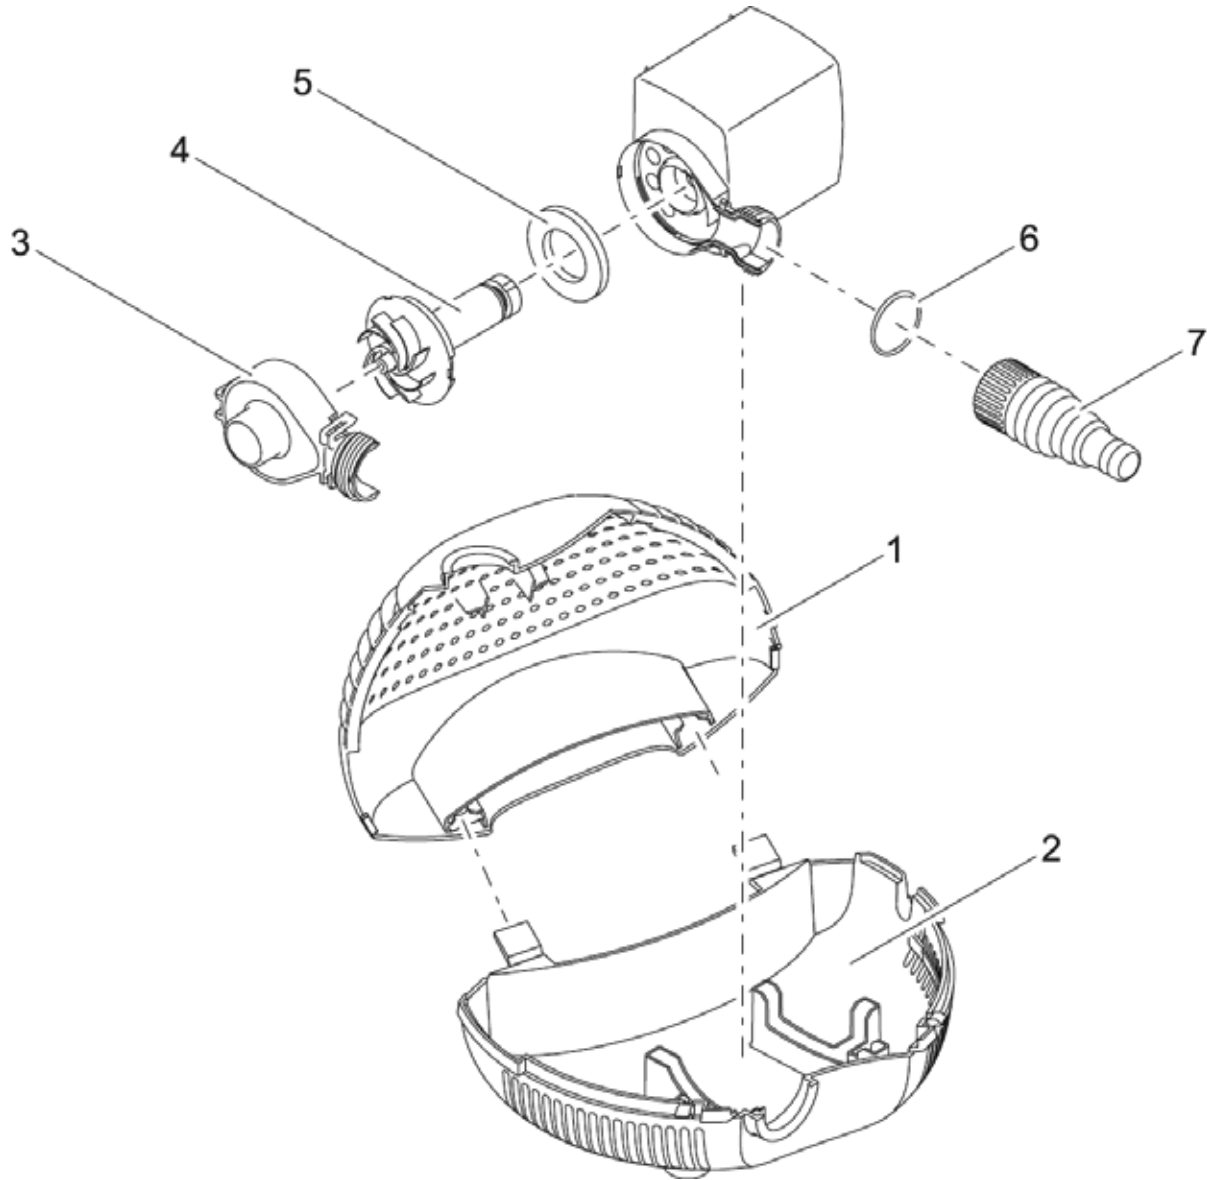

Item no.	Product
57380	AquaMax 2000

Pos.	Item no. Product	Product	Item no. Spare part	Spare part	Number
1	57380	AquaMax 2000 [INT]	35719	Top housing AquaMax 2000	1
2	57380	AquaMax 2000 [INT]	34507	Filter housing base AquaMax 2000	1
3	57380	AquaMax 2000 [INT]	34509	Pump housing AquaMax 2000	1
4	57380	AquaMax 2000 [INT]	34605	Spare rotor AquaMax 2000	1
5	57380	AquaMax 2000 [INT]	24691	Filter foam blue PPI 80 AquaMax 2000	1
6	57380	AquaMax 2000 [INT]	22298	O-Ring NBR 27 x 2.5 SH70 black	1
7	57380	AquaMax 2000 [INT]	23642	Stepped hose tail with bush cpl. G1	1