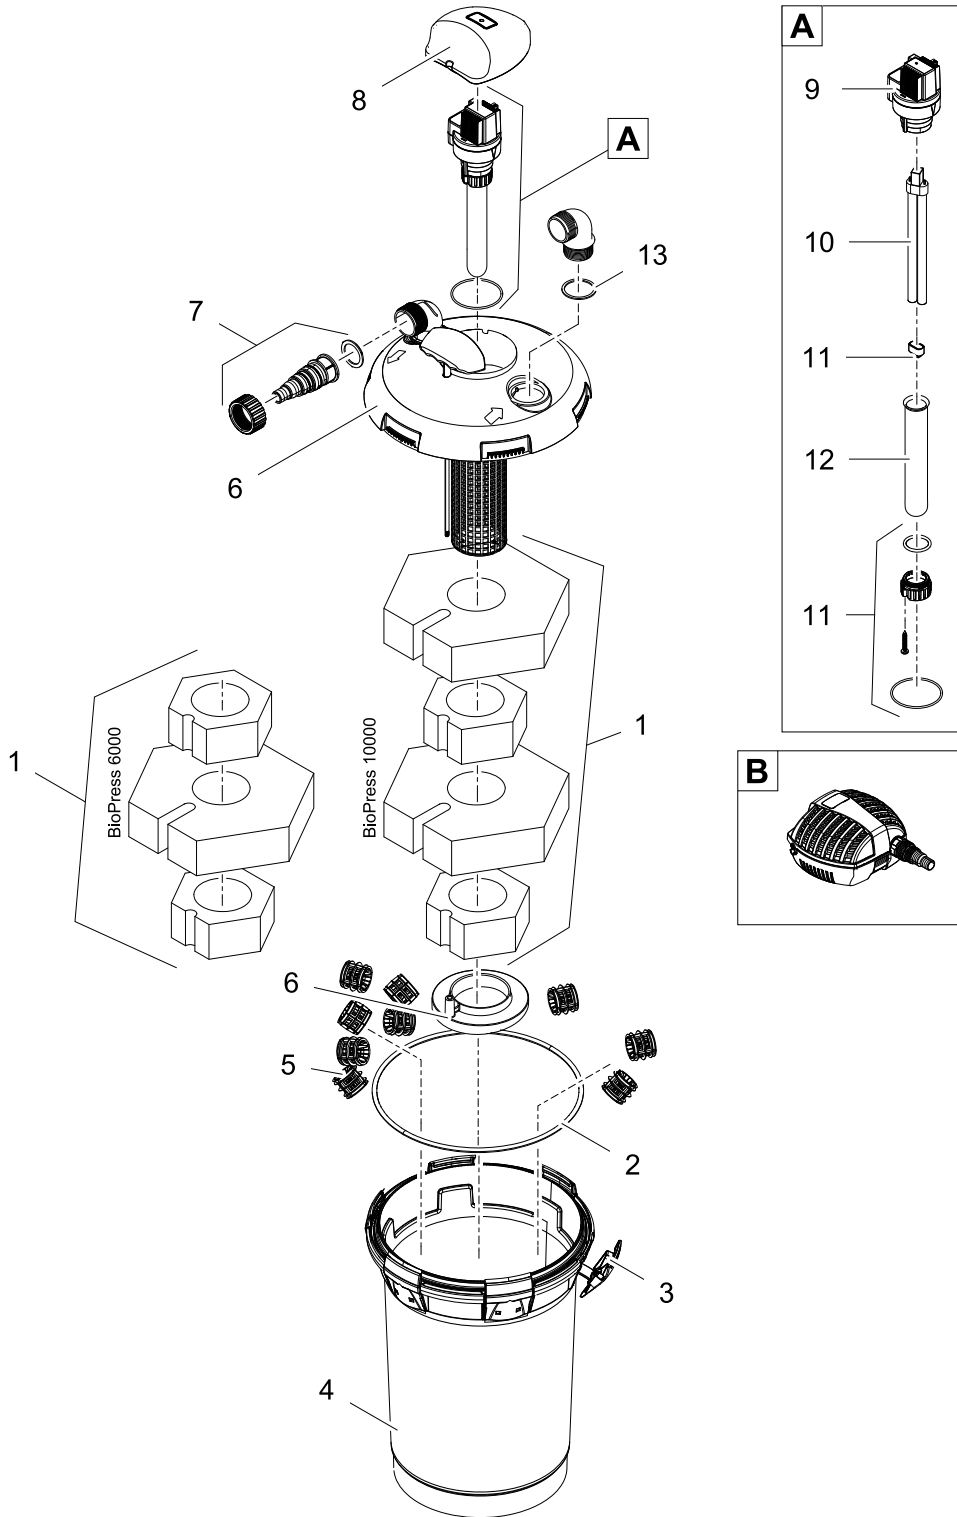

Item no.	Product
50453	BioPress Set 6000
50455	BioPress Set 10000
50454	GB BioPress Set 6000
50457	GB BioPress Set 10000