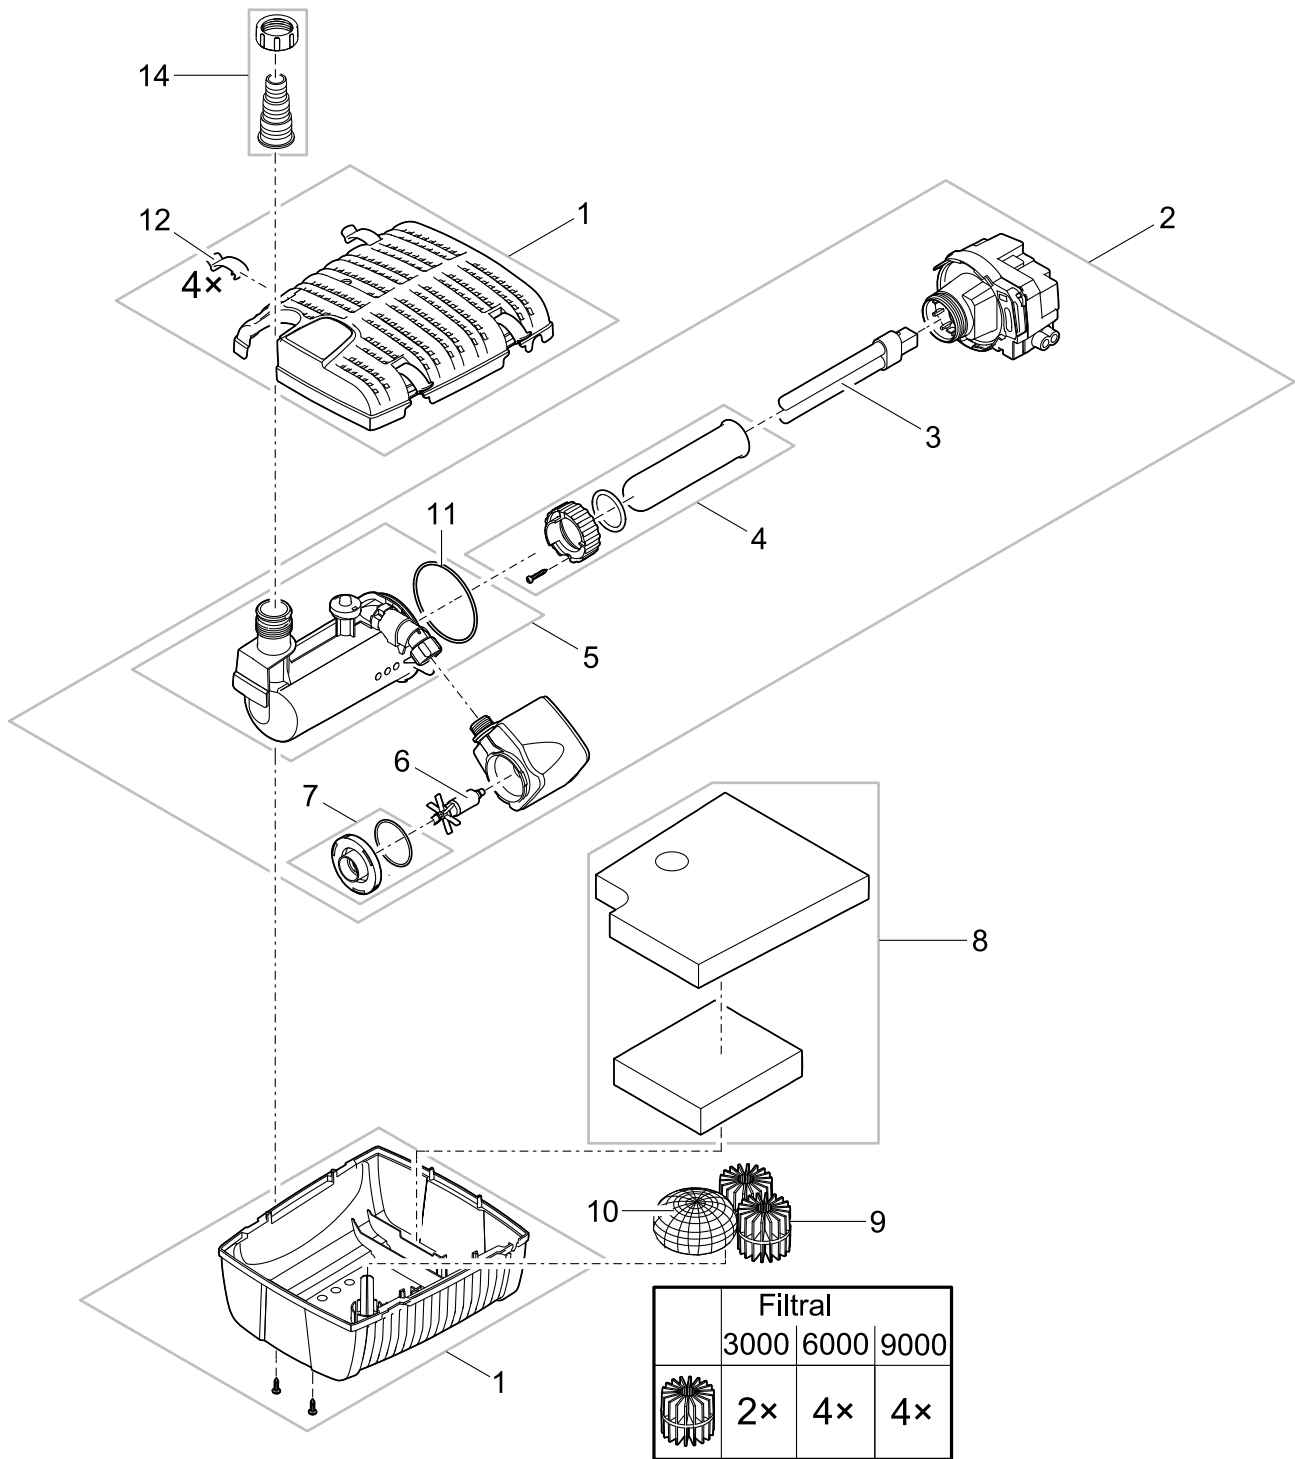

Item no.	Product
70237	GB Filtral UVC 3000
70238	GB Filtral UVC 6000
70239	GB Filtral UVC 9000

	Filtral		
	3000	6000	9000
	2x	4x	4x