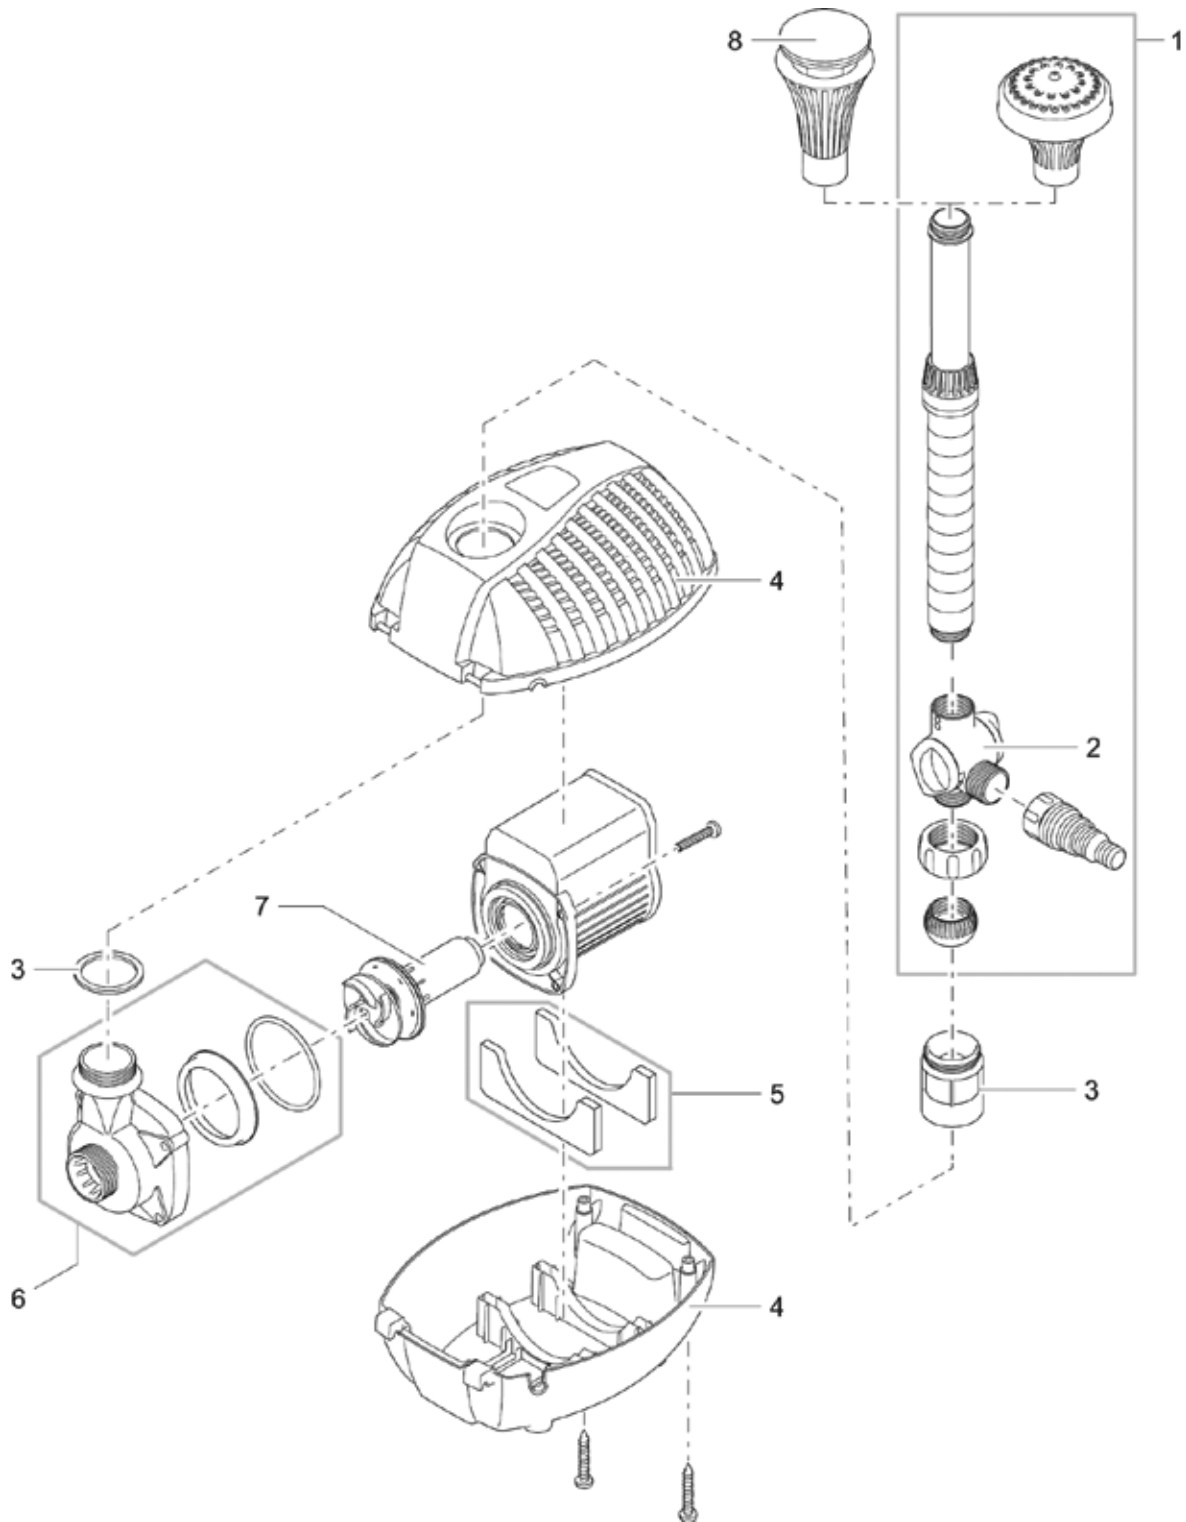

Item no.	Product
41923	Aquarius Fountain Set Eco 5500
41925	Aquarius Fountain Set Eco 7500
41927	Aquarius Fountain Set Eco 9500
41924	GB Aquarius Fountain Set Eco 5500
41926	GB Aquarius Fountain Set Eco 7500
41928	GB Aquarius Fountain Set Eco 9500