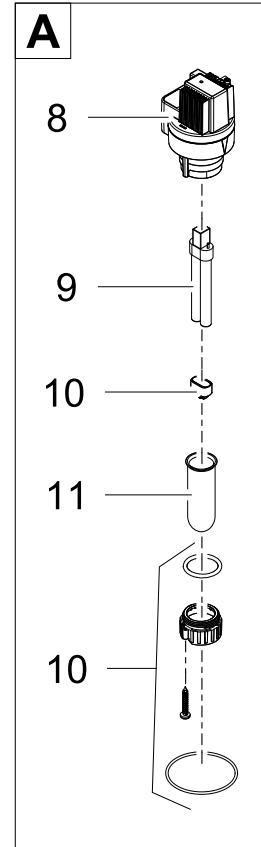

Item no.	Product
50499	BioPress Set 4000
50504	GB BioPress Set 4000