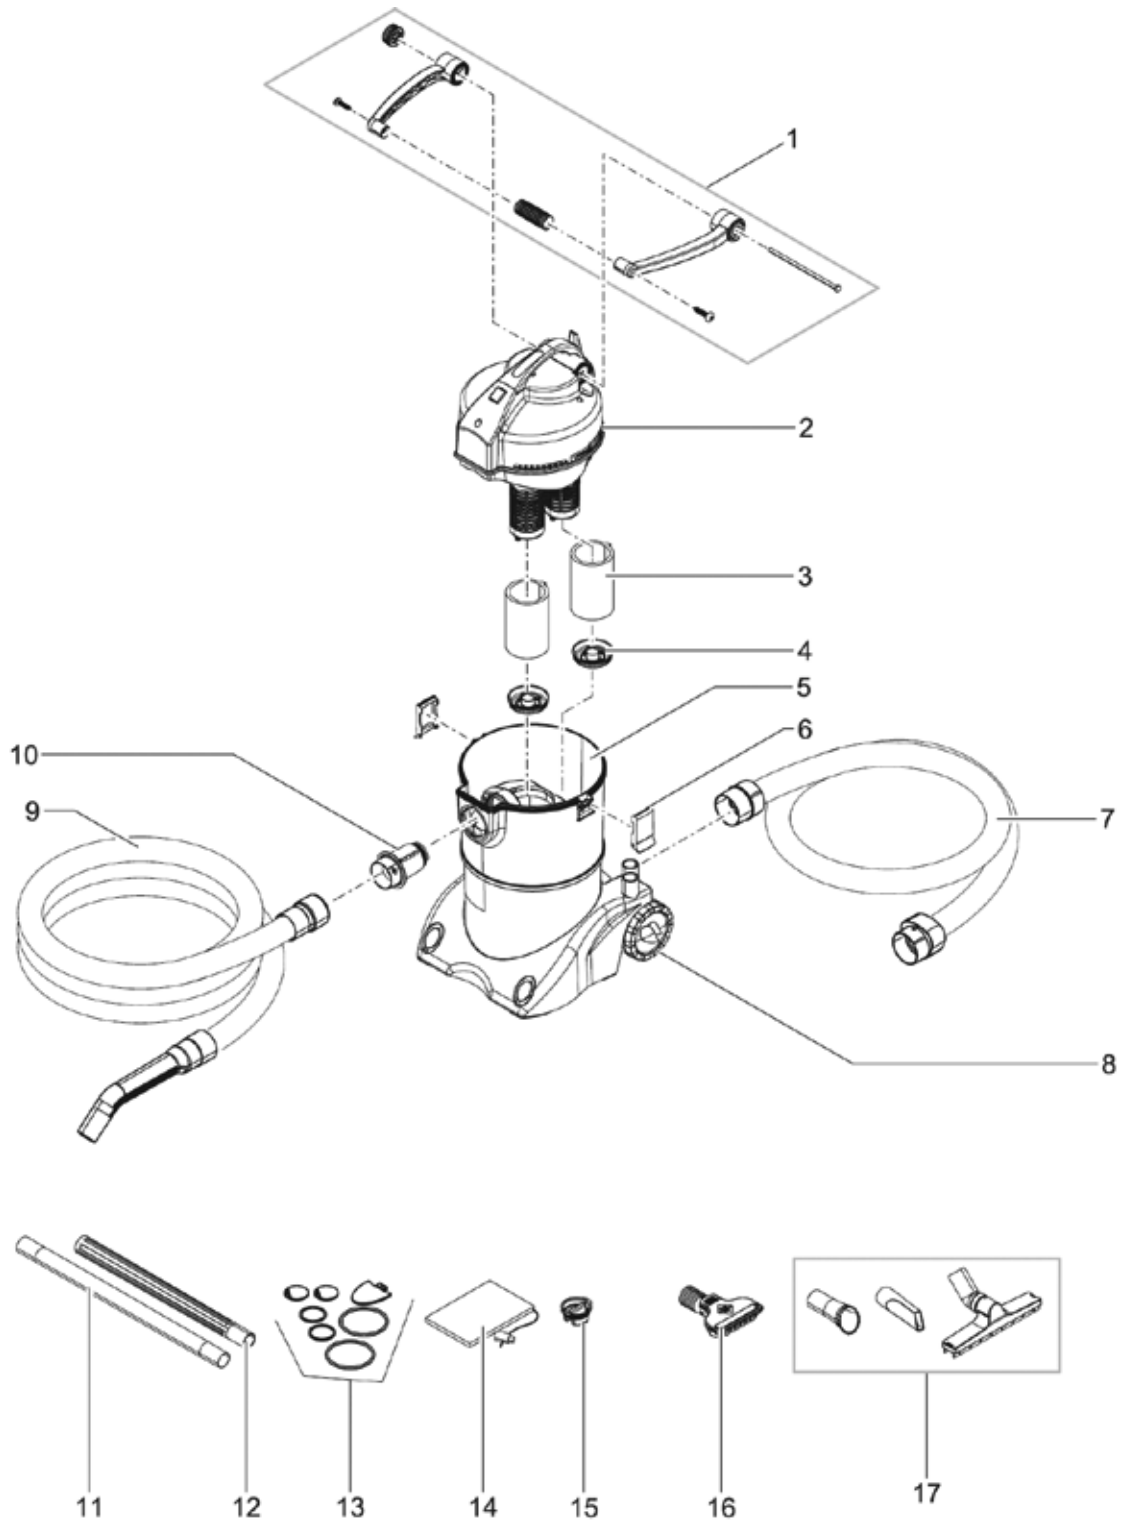

Item no.	Product
37102	PondoVac 3
37148	GB PondoVac 3