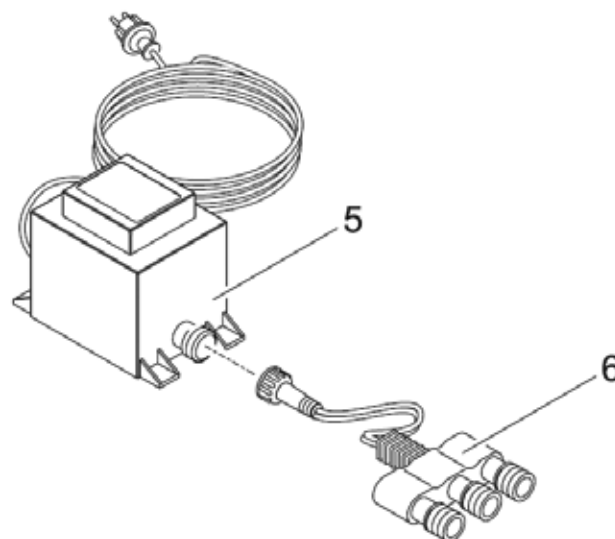

Item no.	Product
50527	LunAqua Classic LED Set 1
50530	LunAqua Classic LED Set 3

Pos.	Item no. Product	Product	Item no. Spare part	Spare part	Number
1	50527	LunAqua Classic LED Set 1 [INT]	42652	Lamp LED MR-16 12 V / 1 W GU5.3 SMD	1
	50530	LunAqua Classic LED Set 3 [INT]			
2	50527	LunAqua Classic LED Set 1 [INT]	27267	O-Ring SI 61 x 2 SH70 A black	1
	50530	LunAqua Classic LED Set 3 [INT]			
3	50527	LunAqua Classic LED Set 1 [INT]	27259	Lens clear LunAqua 3	1
	50530	LunAqua Classic LED Set 3 [INT]			
4	50527	LunAqua Classic LED Set 1 [INT]	35649	ASM base Luminis / LunAqua Classic	1
	50530	LunAqua Classic LED Set 3 [INT]			
5	50527	LunAqua Classic LED Set 1 [INT]	15118	Transformer 6 VA 2m H05RN-F 2 x 0.75 mm²	1
	50530	LunAqua Classic LED Set 3 [INT]			
6	50527	LunAqua Classic LED Set 1 [INT]	15117	Adapter male H05RN-F2x0.75/female 3x2.35	1
	50530	LunAqua Classic LED Set 3 [INT]			
7	50527	LunAqua Classic LED Set 1 [INT]	27073	Coupling nut LunAqua 3 / Classic LED	1
	50530	LunAqua Classic LED Set 3 [INT]