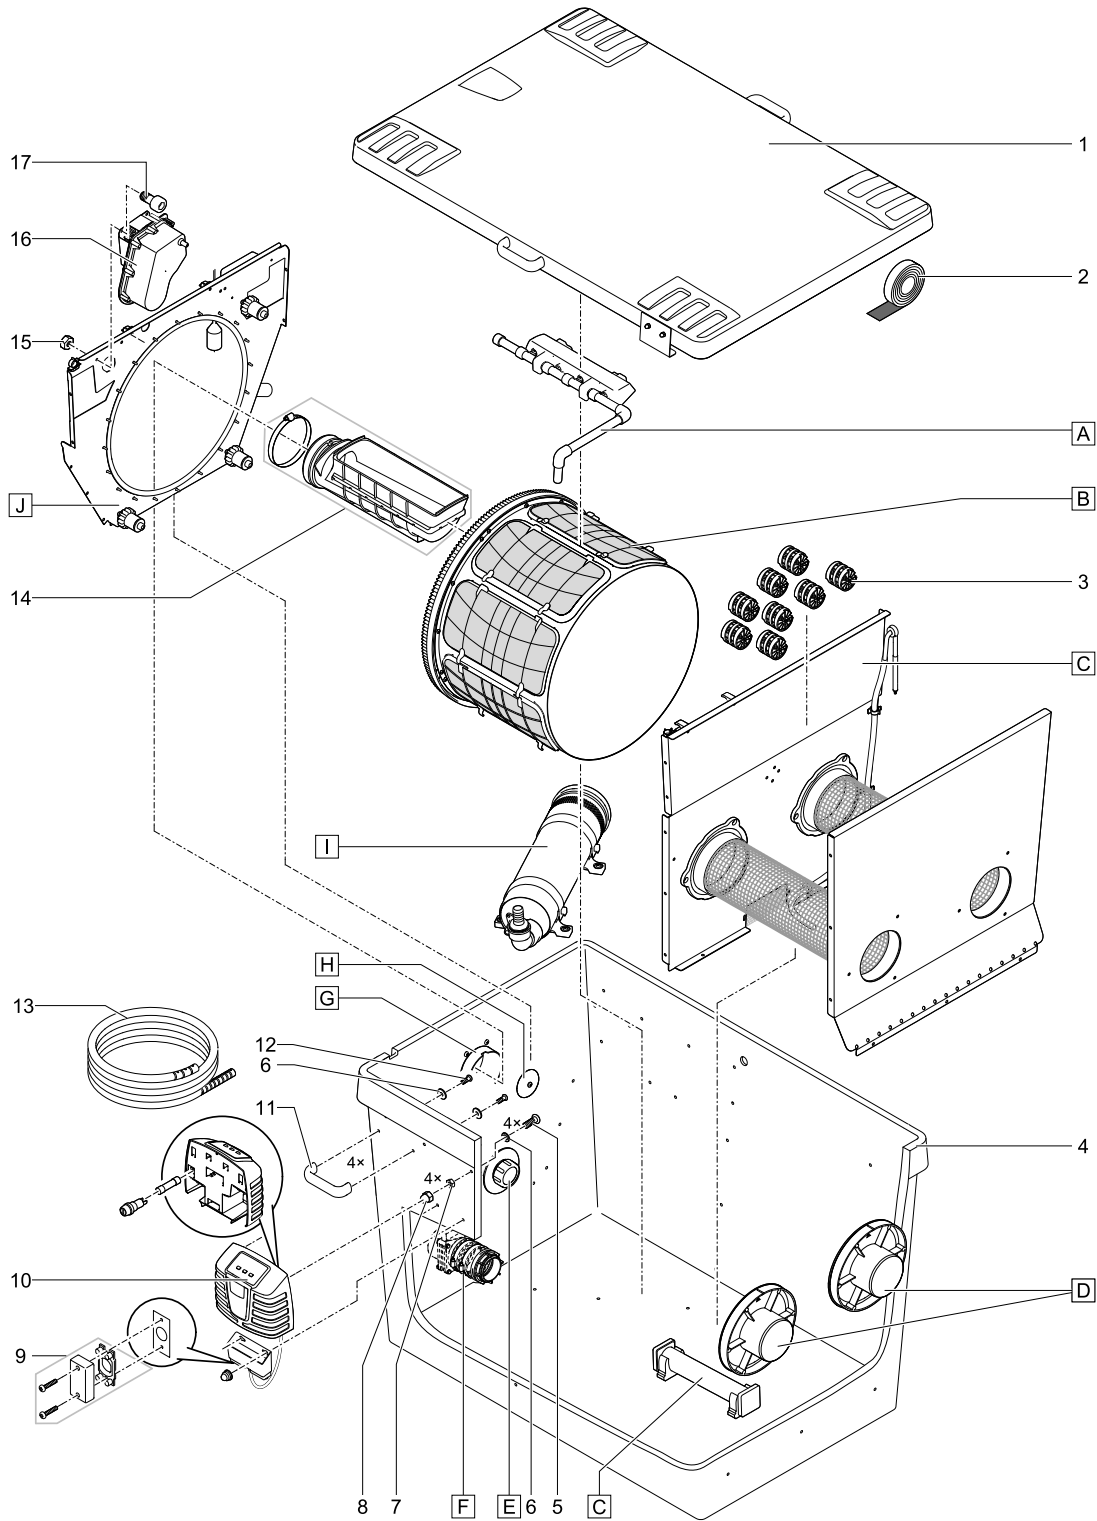

Item no.	Product
49979	ProfiClear Premium Compact-L pumped EGC
49980	GB ProfiClear Premium Compact-L pumped EGC

FILTERS, UVC & AERATION

MODULAR FLOW-THROUGH FILTERS