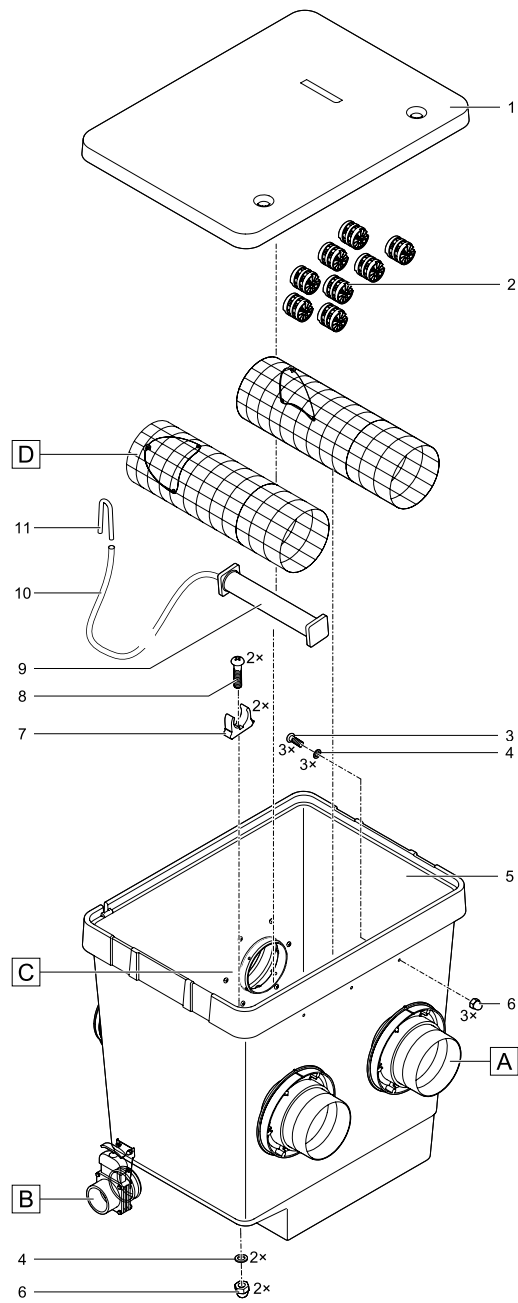

Item no.   Product
50772   ProfiClear Premium Moving Bed Module