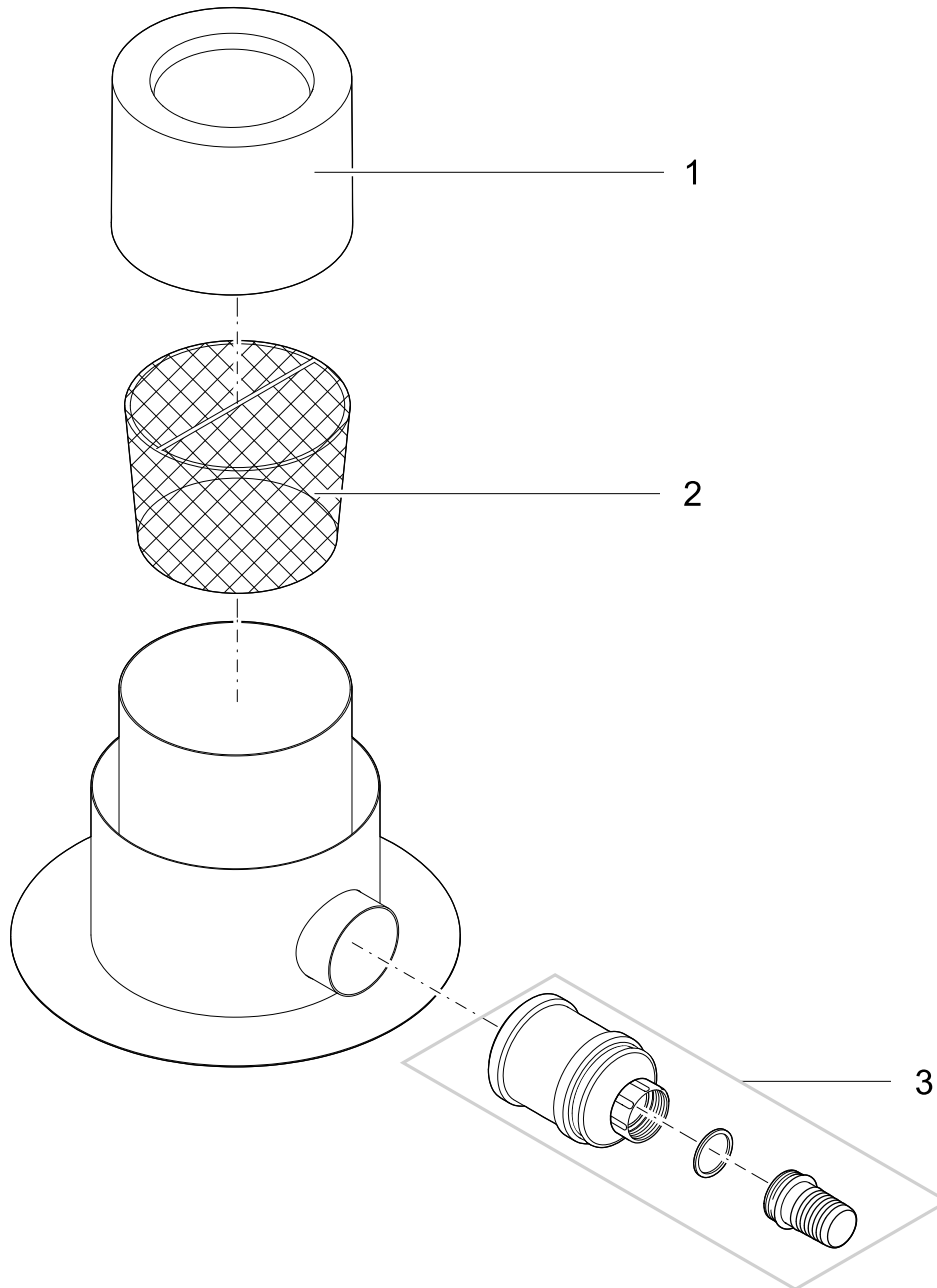

Item no.	Product
51185	ProfiSkim Premium

Pos.	Item no. Product	Product	Item no. Spare part	Spare part	Number
1	51185	ProfiSkim Premium [INT]	21607	Float ProfiSkim Premium	1
2	51185	ProfiSkim Premium [INT]	29888	Replacement basket ProfiSkim Premium 2mm	1
	51185	ProfiSkim Premium [INT]	21608	Basket VA ProfiSkim Premium 8 mm mesh	1
3	51185	ProfiSkim Premium [INT]	35657	Additional pack pipe reduc. 110 mm x 2"	1