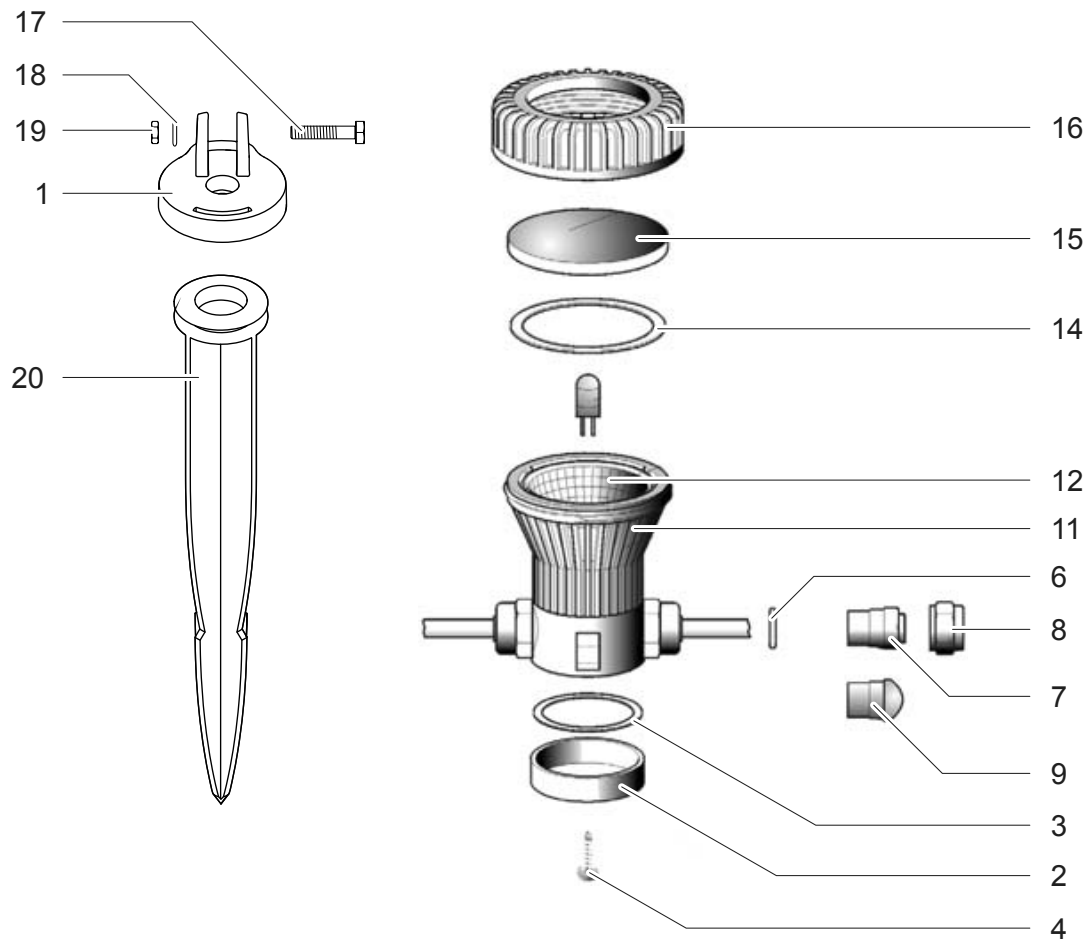

Item no.   **Product**
54993   LunAqua 2 / 12 V

Pos.	Item no. Product	Product	Item no. Spare part	Spare part	Number
1	54993	LunAqua 2 / 12 V [INT]	34788	Clamp holder LunAqua 2 + 3	1
2	54993	LunAqua 2 / 12 V [INT]	11601	Cover LunAqua 2	1
3	54993	LunAqua 2 / 12 V [INT]	11606	Flat gasket cover LunAqua 2	1
4	54993	LunAqua 2 / 12 V [INT]	11631	TP-screw 1411 KA 50-14	1
6	54993	LunAqua 2 / 12 V [INT]	11162	O-Ring NBR 28 x 2.5 SH70	2
7	54993	LunAqua 2 / 12 V [INT]	11587	Cable seal PG 11 (H05) LunAqua 2	1
	54993	LunAqua 2 / 12 V [INT]	11674	Cable seal PG 11 (H07) LunAqua 2 / 4	1
8	54993	LunAqua 2 / 12 V [INT]	11586	Coupling nut PG 11 LunAqua 2	2
9	54993	LunAqua 2 / 12 V [INT]	11632	Rubber plug PG 11 LunAqua 2	1
11	54993	LunAqua 2 / 12 V [INT]	11610	Housing LunAqua 2	1
12	54993	LunAqua 2 / 12 V [INT]	11644	Reflector LunAqua 2	1
14	54993	LunAqua 2 / 12 V [INT]	11607	Flat gasket upper part LunAqua 2	1
15	54993	LunAqua 2 / 12 V [INT]	17831	Lens LunAqua 2 clear glass D59	1
16	54993	LunAqua 2 / 12 V [INT]	11608	Top LunAqua 2	1
17	54993	LunAqua 2 / 12 V [INT]	5909	Hexagon bolt V2A DIN 933 6 x 30	1
18	54993	LunAqua 2 / 12 V [INT]	6135	Washer 1.4301 DIN 125 6.4	1
19	54993	LunAqua 2 / 12 V [INT]	6105	Hexagon nut V2A DIN 934 M6	1
20	54993	LunAqua 2 / 12 V [INT]	20284	Spike	1