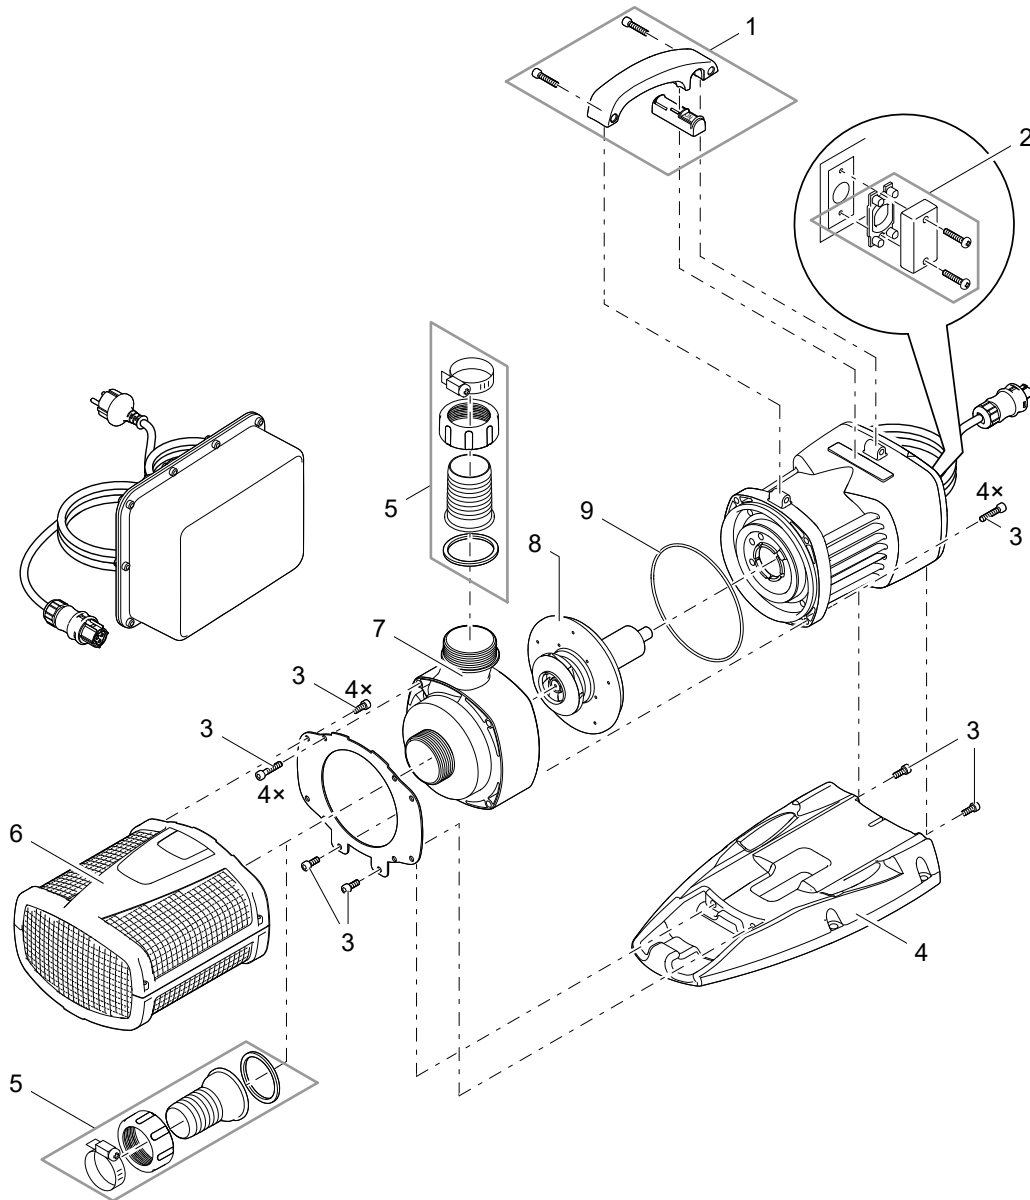

Item no.   **Product**
78109   Aquarius Eco Expert 20000 / 12 V

Pos.	Item no. Product	Product	Item no. Spare part	Spare part	Number
1	78109	Aquarius Eco Expert 20000 / 12 V [INT]	40510	Spare handle with switch set	1
2	78109	Aquarius Eco Expert 20000 / 12 V [INT]	40509	ASM gland seal with gasket set	1
3	78109	Aquarius Eco Expert 20000 / 12 V [INT]	40511	Spare screws set	1
4	78109	Aquarius Eco Expert 20000 / 12 V [INT]	70464	ASM base EC2 Maxi	1
5	78109	Aquarius Eco Expert 20000 / 12 V [INT]	35359	Connection kit Aquamax Expert	1
6	78109	Aquarius Eco Expert 20000 / 12 V [INT]	42411	ASM filter housing Aquarius Uni. Eco	1
7	78109	Aquarius Eco Expert 20000 / 12 V [INT]	85273	ASM pump housing Aquarius Eco Exp. 20000	1
8	78109	Aquarius Eco Expert 20000 / 12 V [INT]	48671	Spare rotor Aquarius Eco Expert 28000	1
9	78109	Aquarius Eco Expert 20000 / 12 V [INT]	32972	O-Ring NBR 127 x 4.0 SH70	1