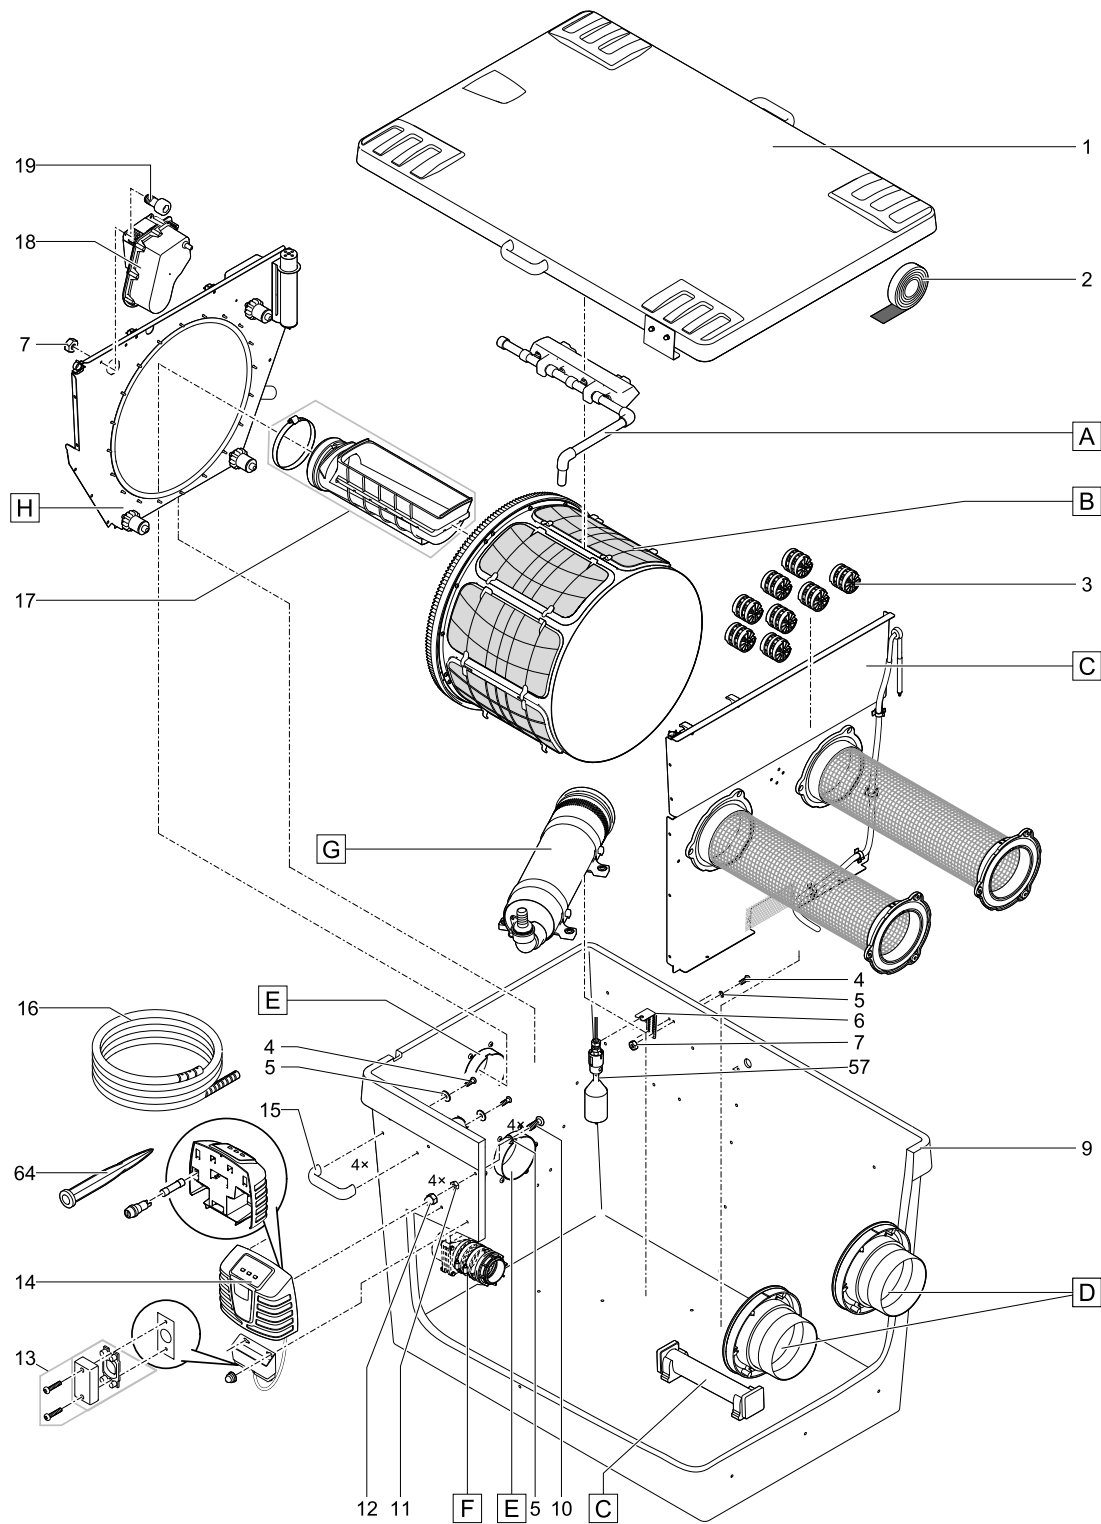

Item no.	Product
49981	ProfiClear Premium Compact-L gravity EGC
49982	GB ProfiClear Premium Compact-L gravity EGC