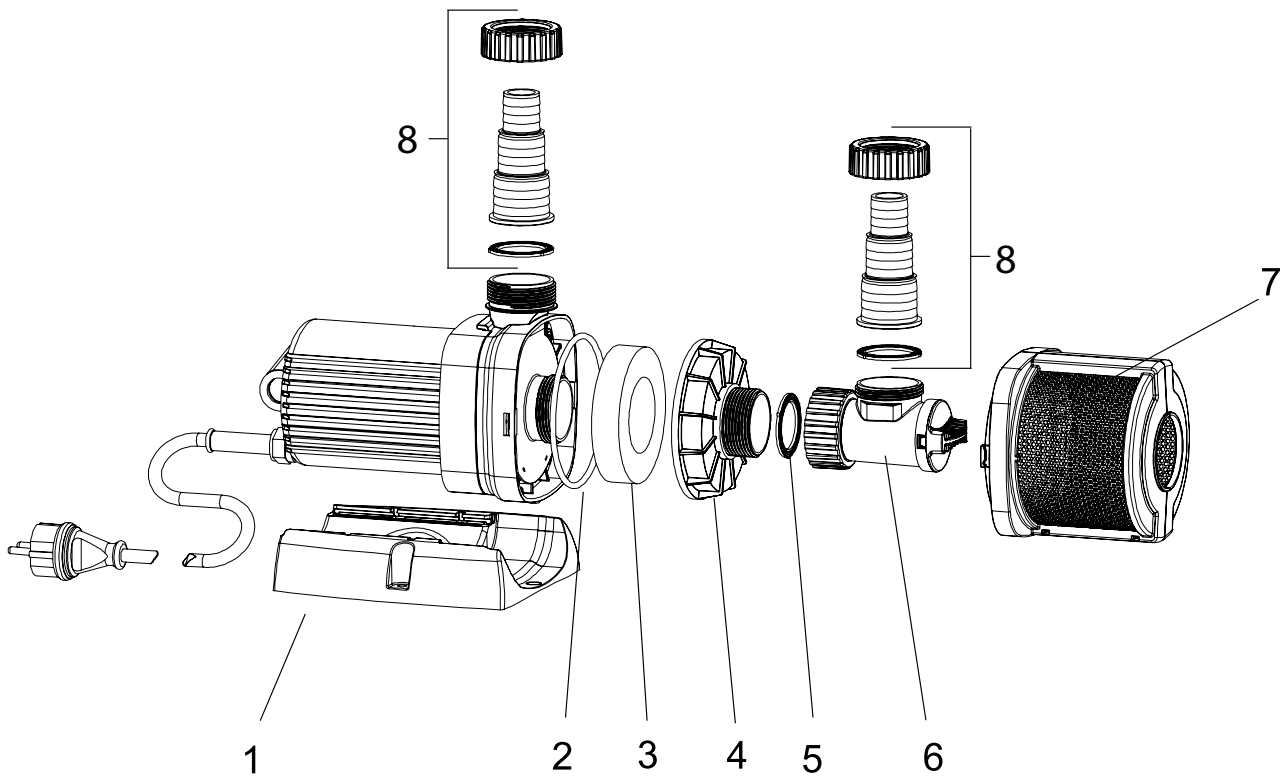

Item no.	Product
56614	Aquarius Universal Premium 4000
56617	Aquarius Universal Premium 5000
56637	Aquarius Universal Premium 6000
56876	Aquarius Universal Premium 9000
56879	Aquarius Universal Premium 12000
56619	GB Aquarius Universal Premium 5000