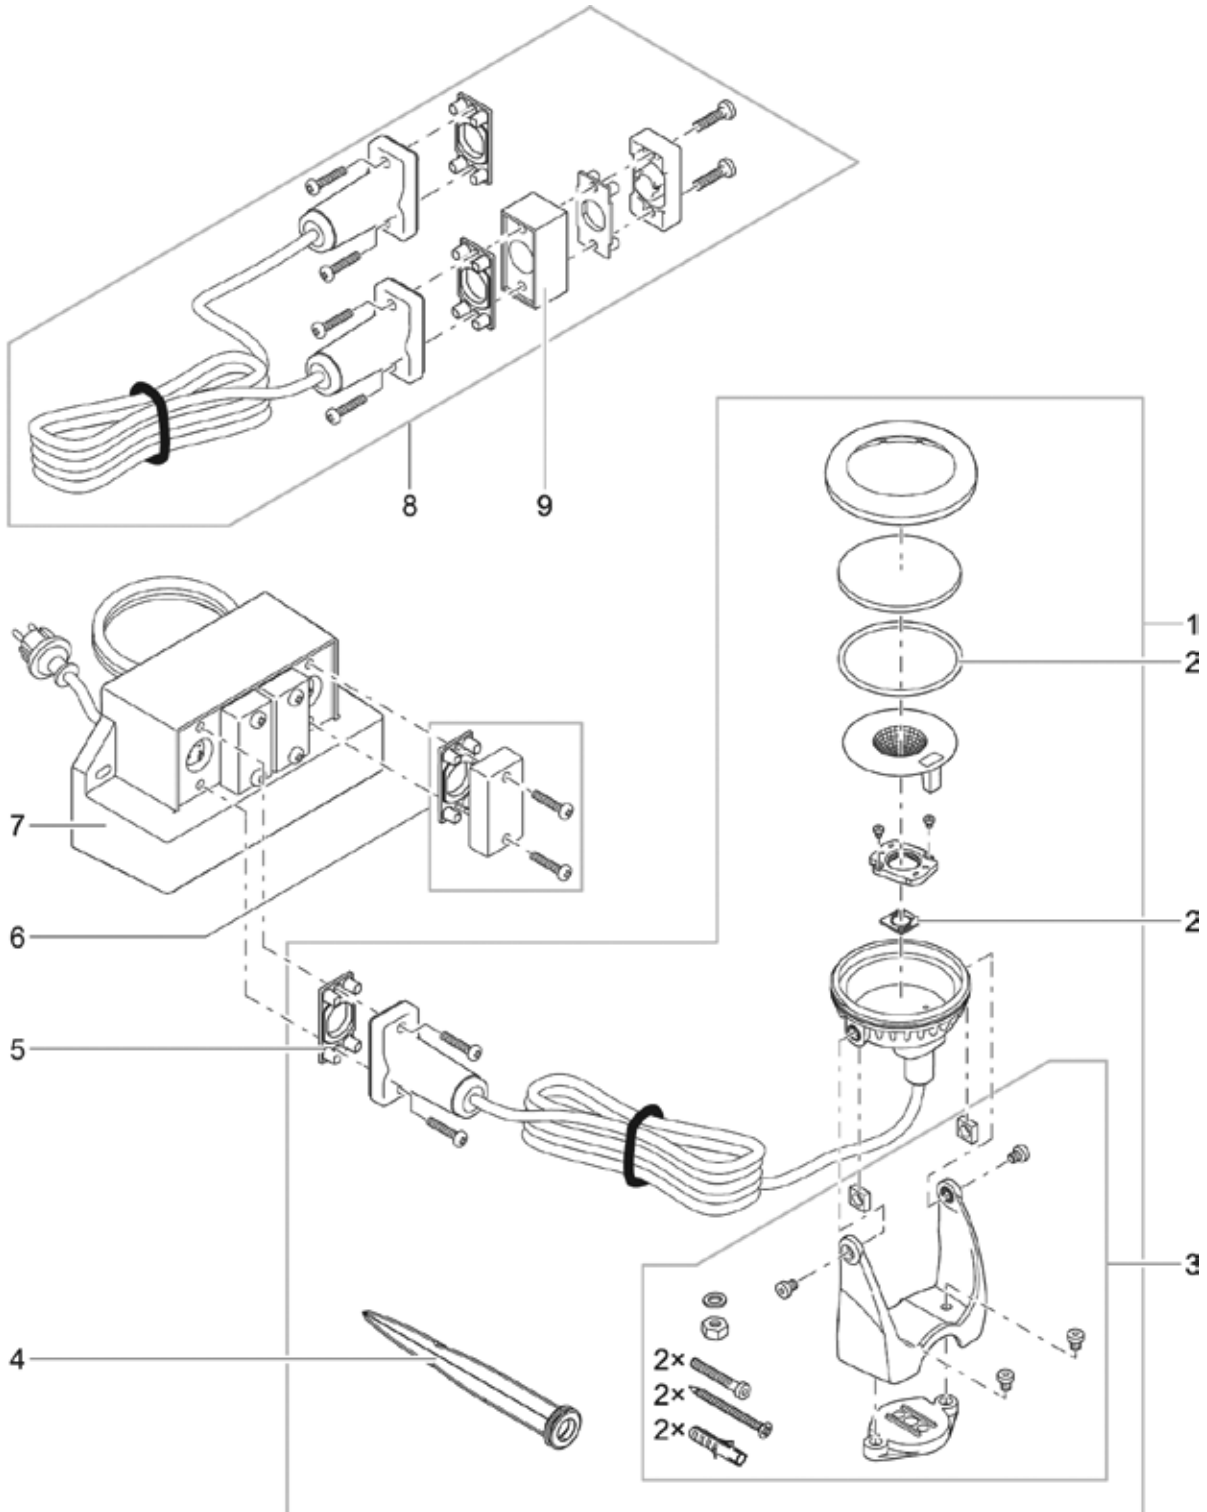

Item no.	Product
42633	LunAqua Power LED Set 1
42634	LunAqua Power LED Set 3
42635	LunAqua Power LED W