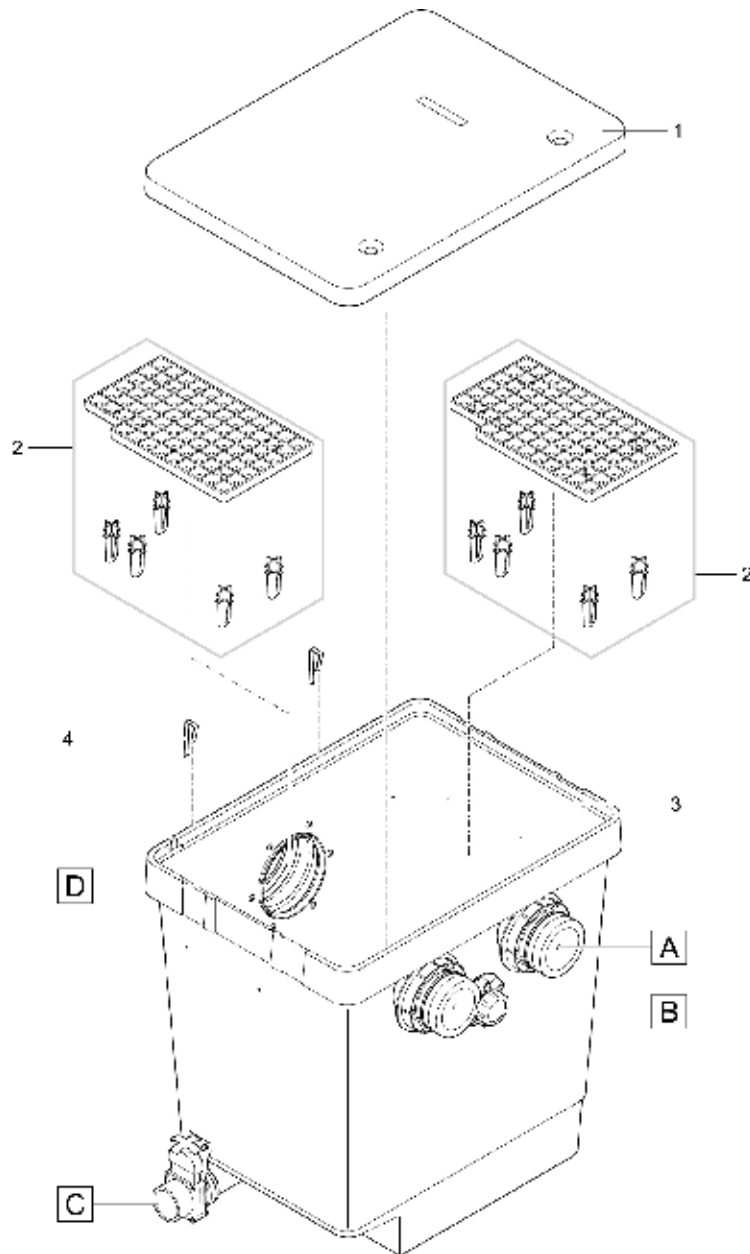

Item no.	Product
42913	ProfiClear pump chamber Compact/Classic