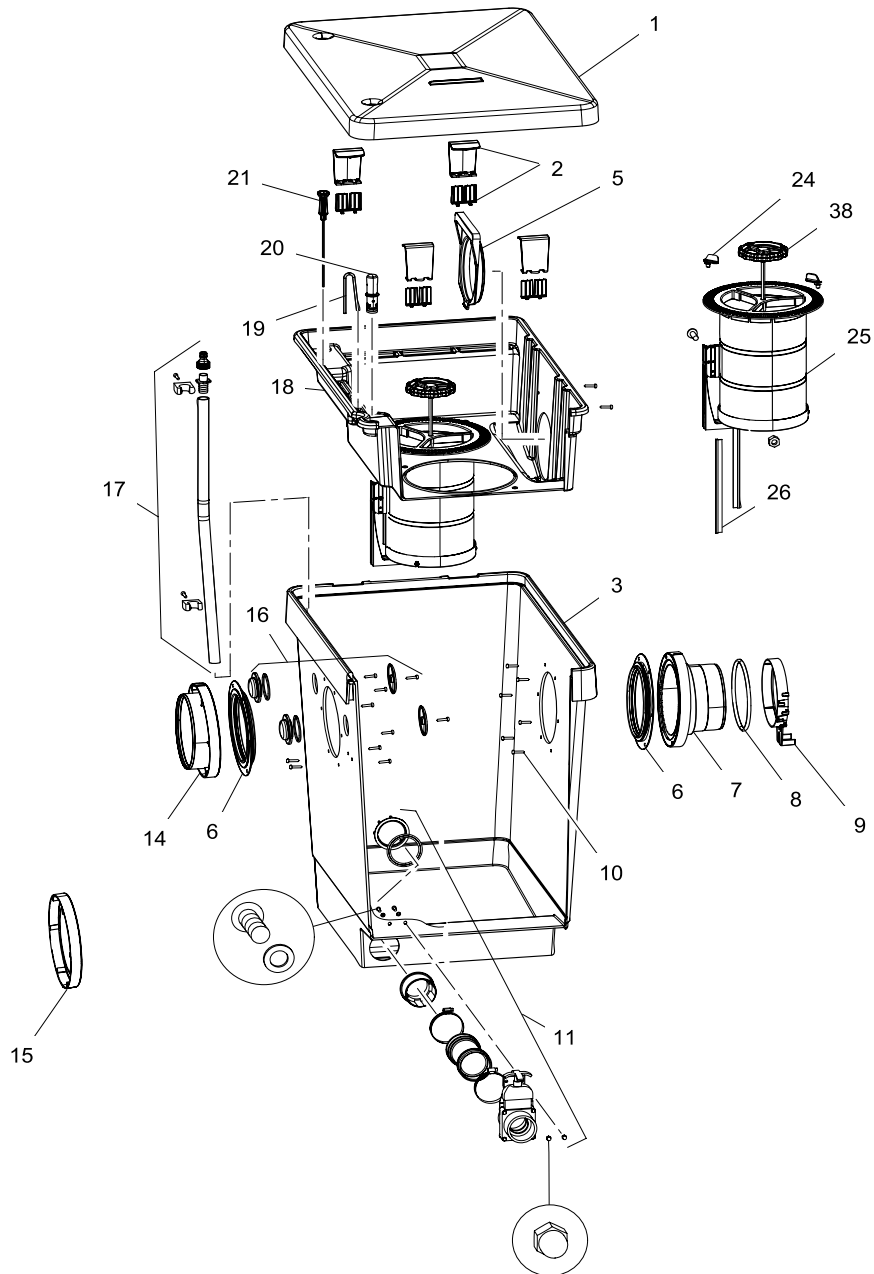

Item no.	Product
51064	ProfiClear Classic coarse debris extrac.