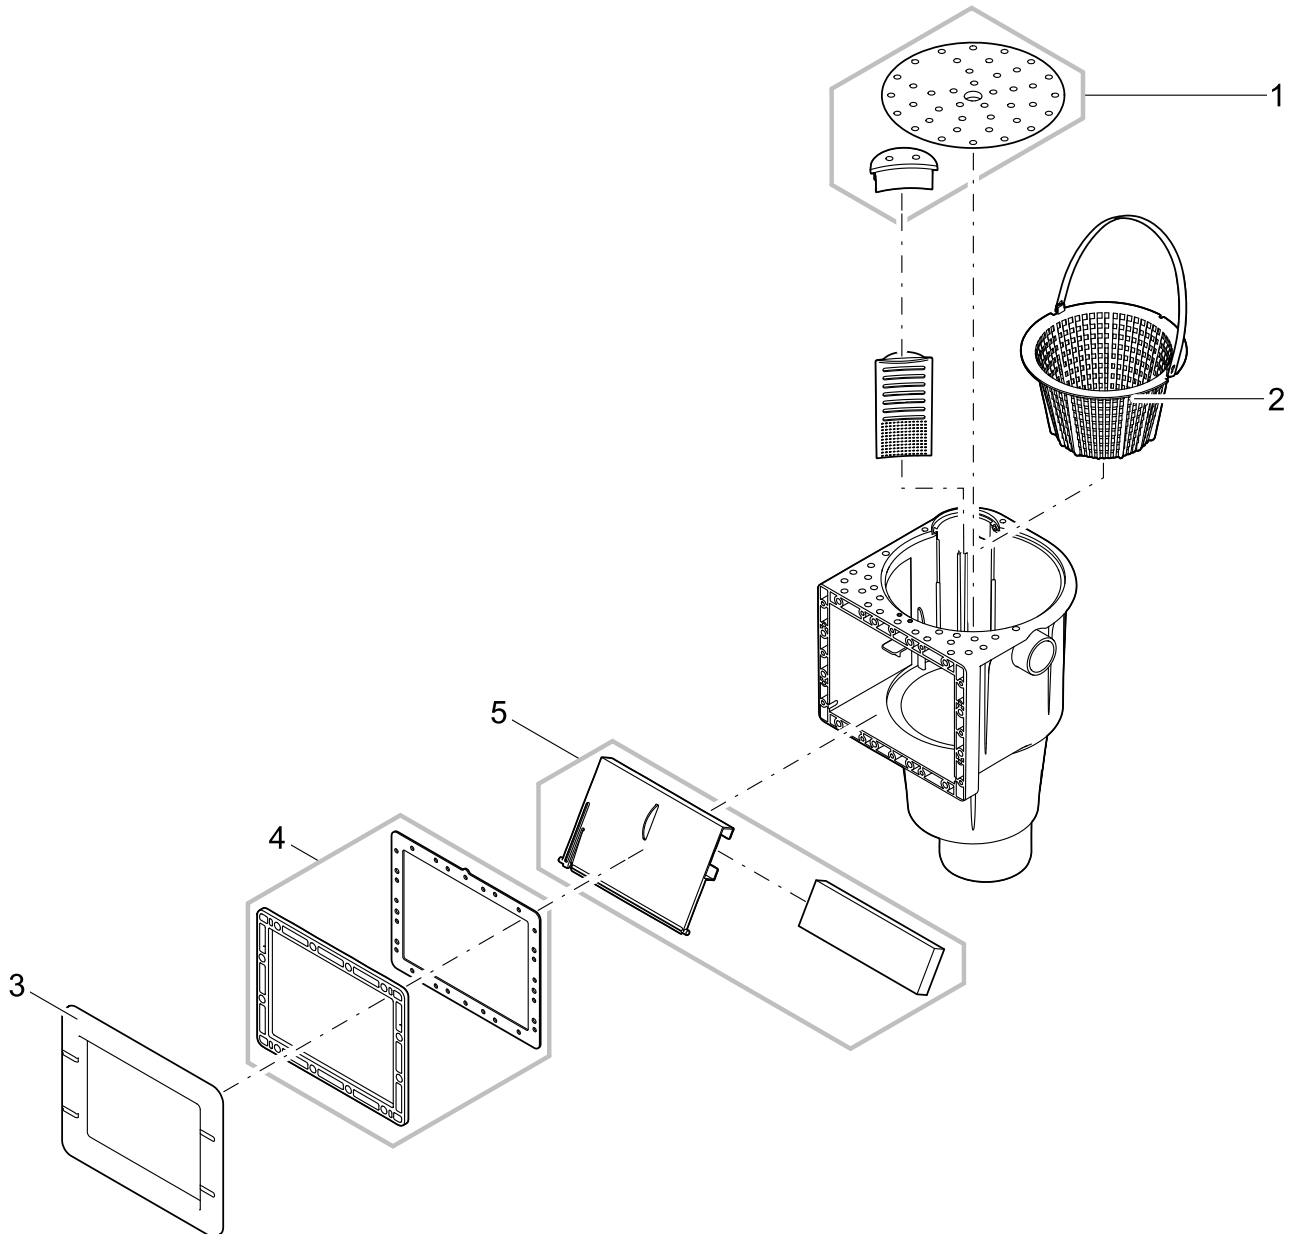

Item no.	Product
70895	ProfiSkim Wall 100

Pos.	Item no. Product	Product	Item no. Spare part	Spare part	Number
1	70895	ProfiSkim Wall 100 [INT]	72922	Spare part lid set ProfiSkim Wall	1
2	70895	ProfiSkim Wall 100 [INT]	72920	Spare filter set basket ProfiSkim Wall	1
3	70895	ProfiSkim Wall 100 [INT]	72919	Spare part cover set ProfiSkim Wall	1
4	70895	ProfiSkim Wall 100 [INT]	72923	Spare part cover holder Set ProfiSkim	1
5	70895	ProfiSkim Wall 100 [INT]	72921	Spare part flap set ProfiSkim Wall	1
6	70895	ProfiSkim Wall 100 [INT]	77568	Spare part screw set ProfiSkim Wall 100	1