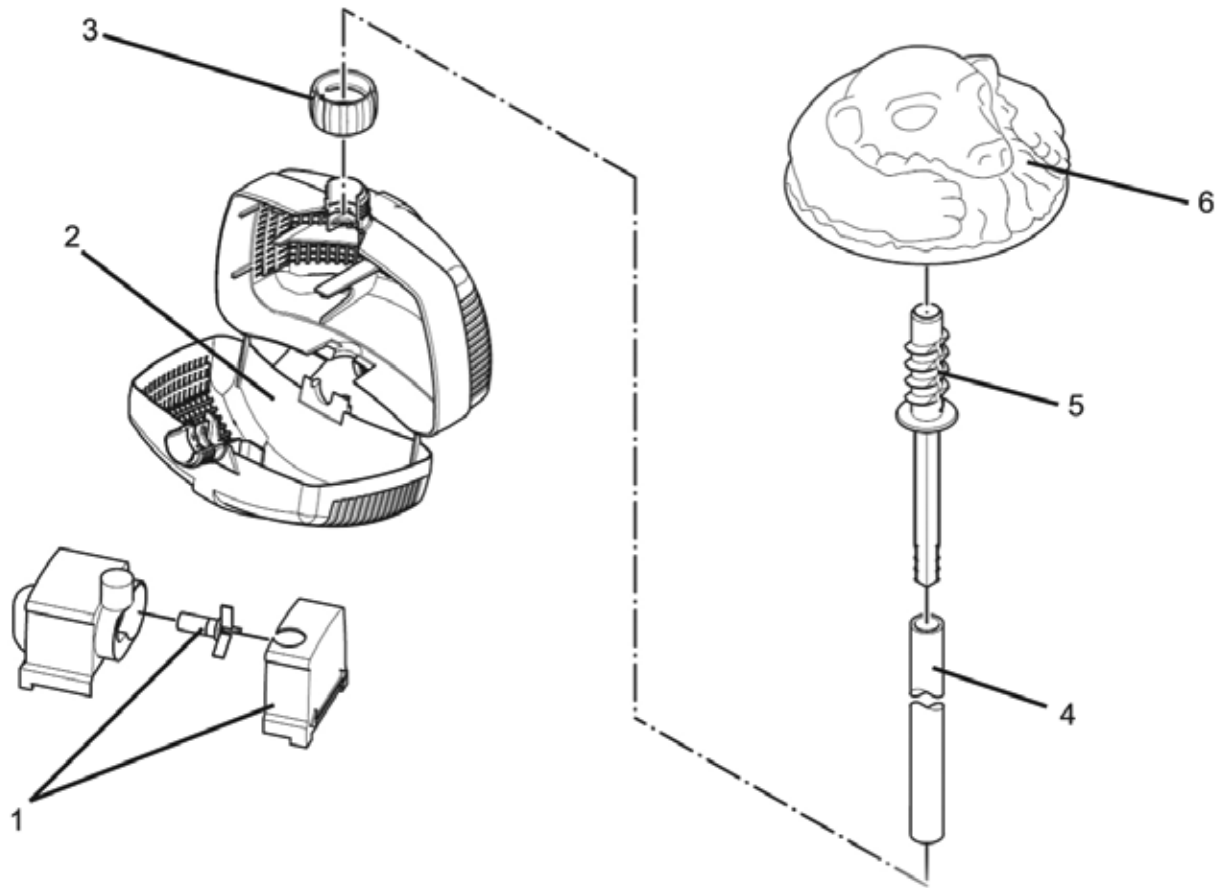

Item no.	Product
56534	IceFree 20

Pos.	Item no. Product	Product	Item no. Spare part	Spare part	Number
1	56534	IceFree 20 [INT]	36957	Spare part set pump IceFree	1
2	56534	IceFree 20 [INT]	34910	Filter housing IceFree	1
3	56534	IceFree 20 [INT]	49941	Bush IceFree 20 sapphire blue	1
4	56534	IceFree 20 [INT]	25734	Hose ID12 x W2 L:750 IceFree 20	1
5	56534	IceFree 20 [INT]	34901	Guide spike IceFree 20	1
6	56534	IceFree 20 [INT]	25735	Float ice bear	1