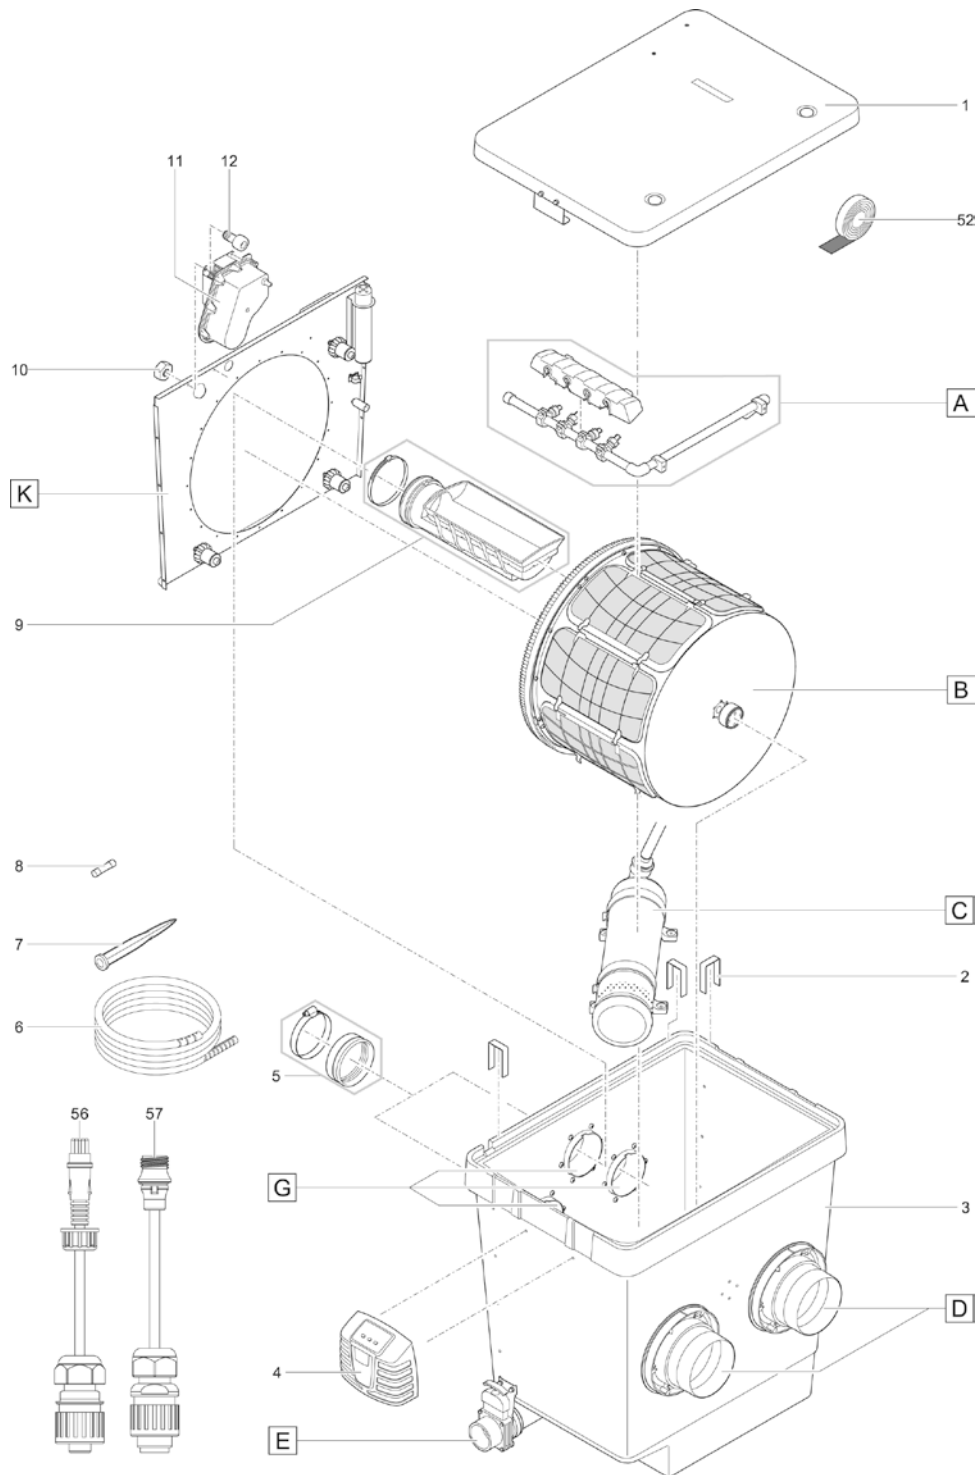

Item no.	Product
50775	ProfiClear Premium drum filter gravity
56774	ProfiClear Premium drum filter gravity
56775	GB ProfiClear Premium drum filter gravity
50776	GB ProfiClear Premium drum filter gravity