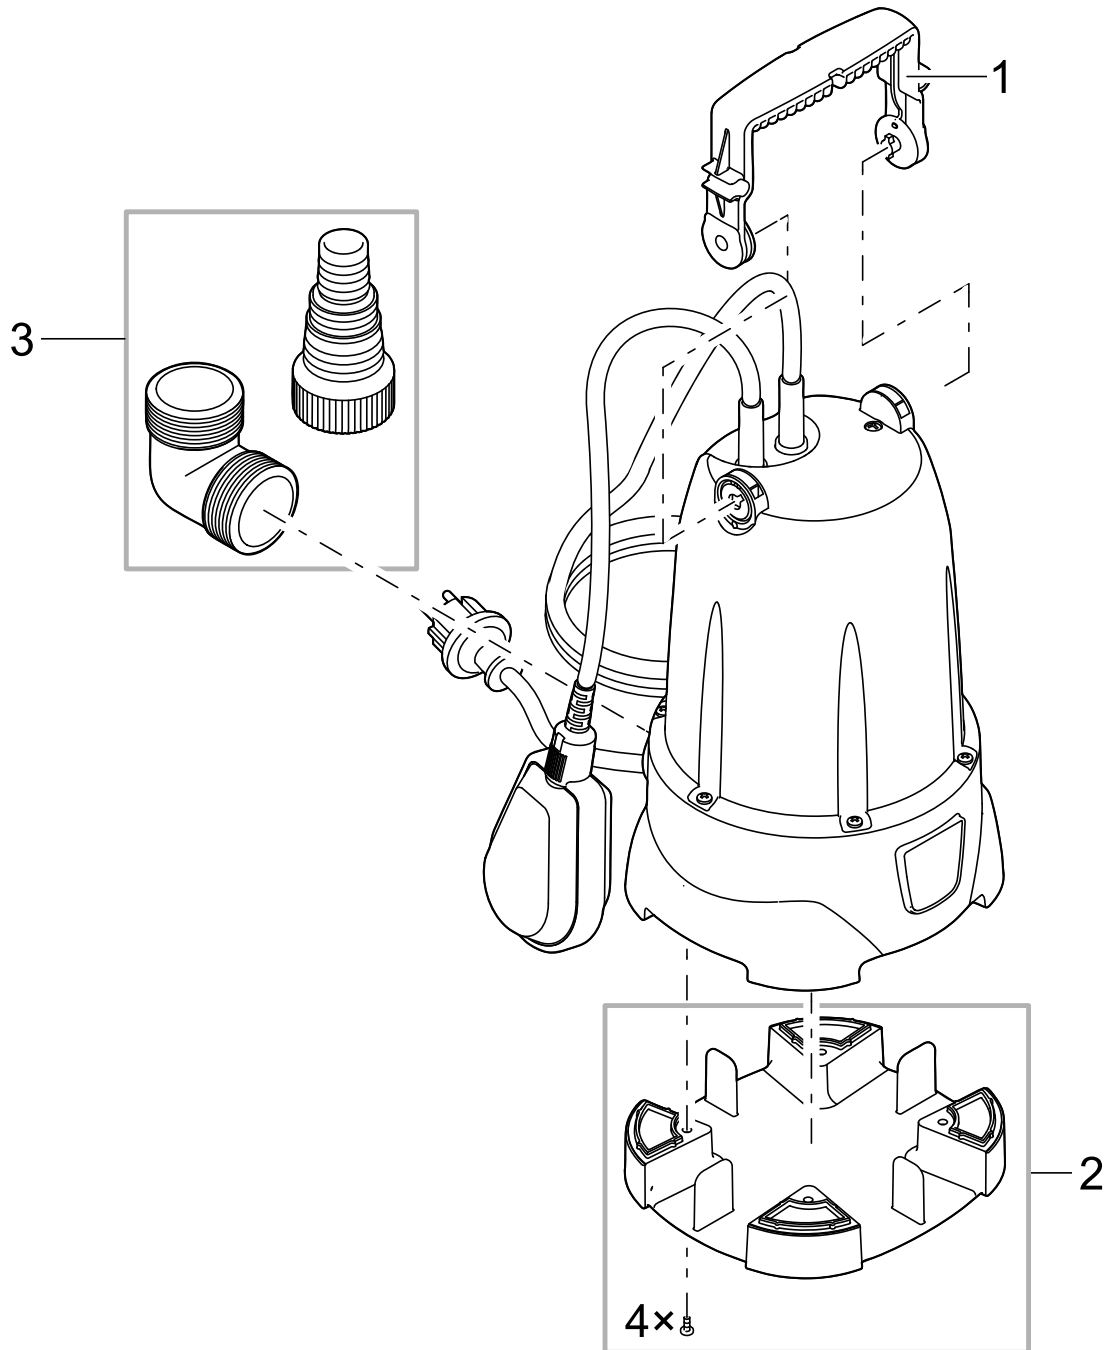

Item no.	Product
47748	ProMax MudDrain 6000

Pos.	Item no. Product	Product	Item no. Spare part	Spare part	Number
1	47748	ProMax MudDrain 6000 [INT]	48345	Spare part handle Drain 6000	1
2	47748	ProMax MudDrain 6000 [INT]	44586	Filter plate ClearDrain	1
3	47748	ProMax MudDrain 6000 [INT]	48344	Adapter set Drain 1 1/4" elbow	1