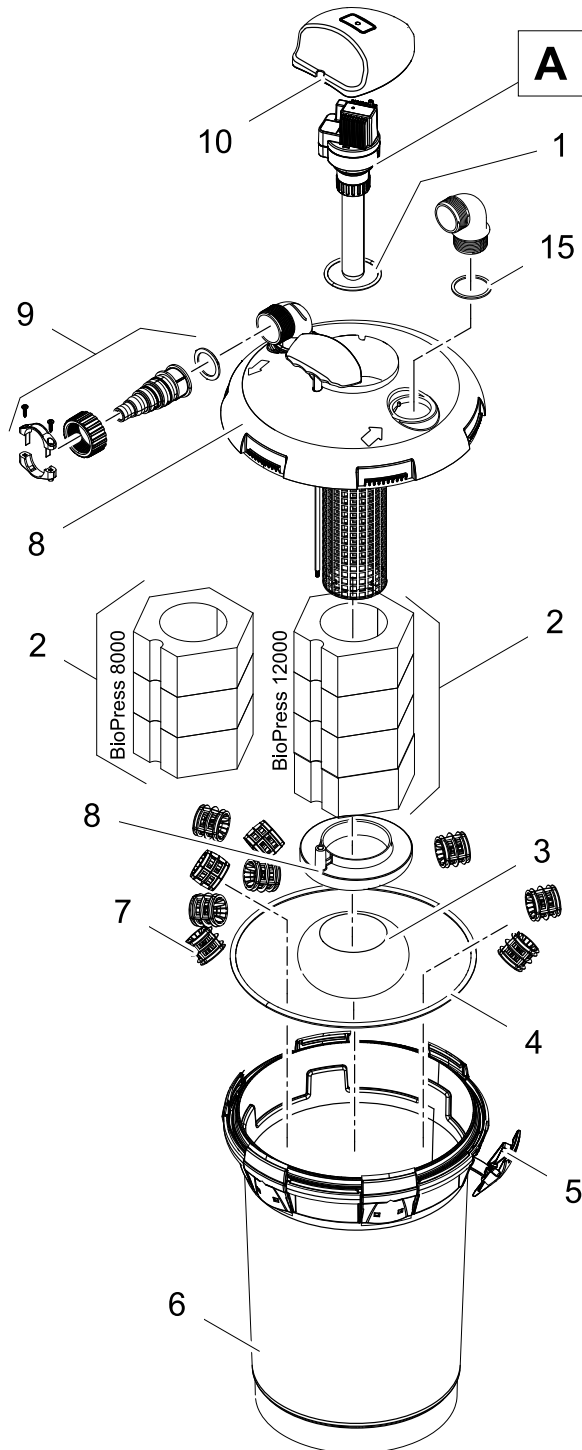

Item no.	Product
57385	BioPress Set 8000
57386	BioPress Set 12000