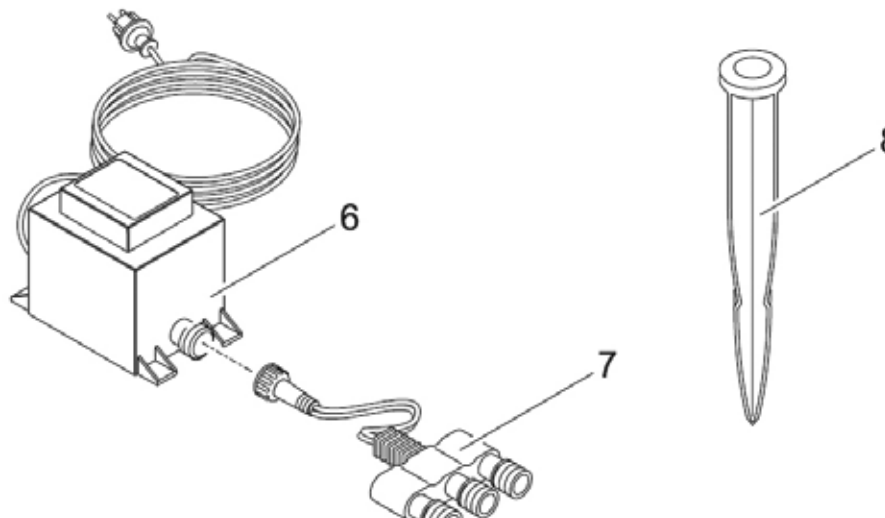

Item no.	Product
57034	LunAqua 3 LED Set 1
57035	LunAqua 3 LED Set 3

Pos.	Item no. Product	Product	Item no. Spare part	Spare part	Number
1	57034	LunAqua 3 LED Set 1 [INT]	47727	LED Lamp LunAqua 3 LED 2017	1
	57035	LunAqua 3 LED Set 3 [INT]			
2	57034	LunAqua 3 LED Set 1 [INT]	27267	O-Ring SI 61 x 2 SH70 A black	1
	57035	LunAqua 3 LED Set 3 [INT]			
3	57034	LunAqua 3 LED Set 1 [INT]	27259	Lens clear LunAqua 3	1
	57035	LunAqua 3 LED Set 3 [INT]			
4	57034	LunAqua 3 LED Set 1 [INT]	22982	Spare part base LunAqua 3 LED	1
	57035	LunAqua 3 LED Set 3 [INT]			
5	57034	LunAqua 3 LED Set 1 [INT]	27073	Coupling nut LunAqua 3 / Classic LED	1
	57035	LunAqua 3 LED Set 3 [INT]			
6	57034	LunAqua 3 LED Set 1 [INT]	27067	Transformer 20VA 2m H05RN-F 2 x 0.75 mm²	1
	57035	LunAqua 3 LED Set 3 [INT]			
7	57034	LunAqua 3 LED Set 1 [INT]	15117	Adapter male H05RN-F2x0.75/female 3x2.35	1
	57035	LunAqua 3 LED Set 3 [INT]			
8	57034	LunAqua 3 LED Set 1 [INT]	20284	Spike	1
	57035	LunAqua 3 LED Set 3 [INT]