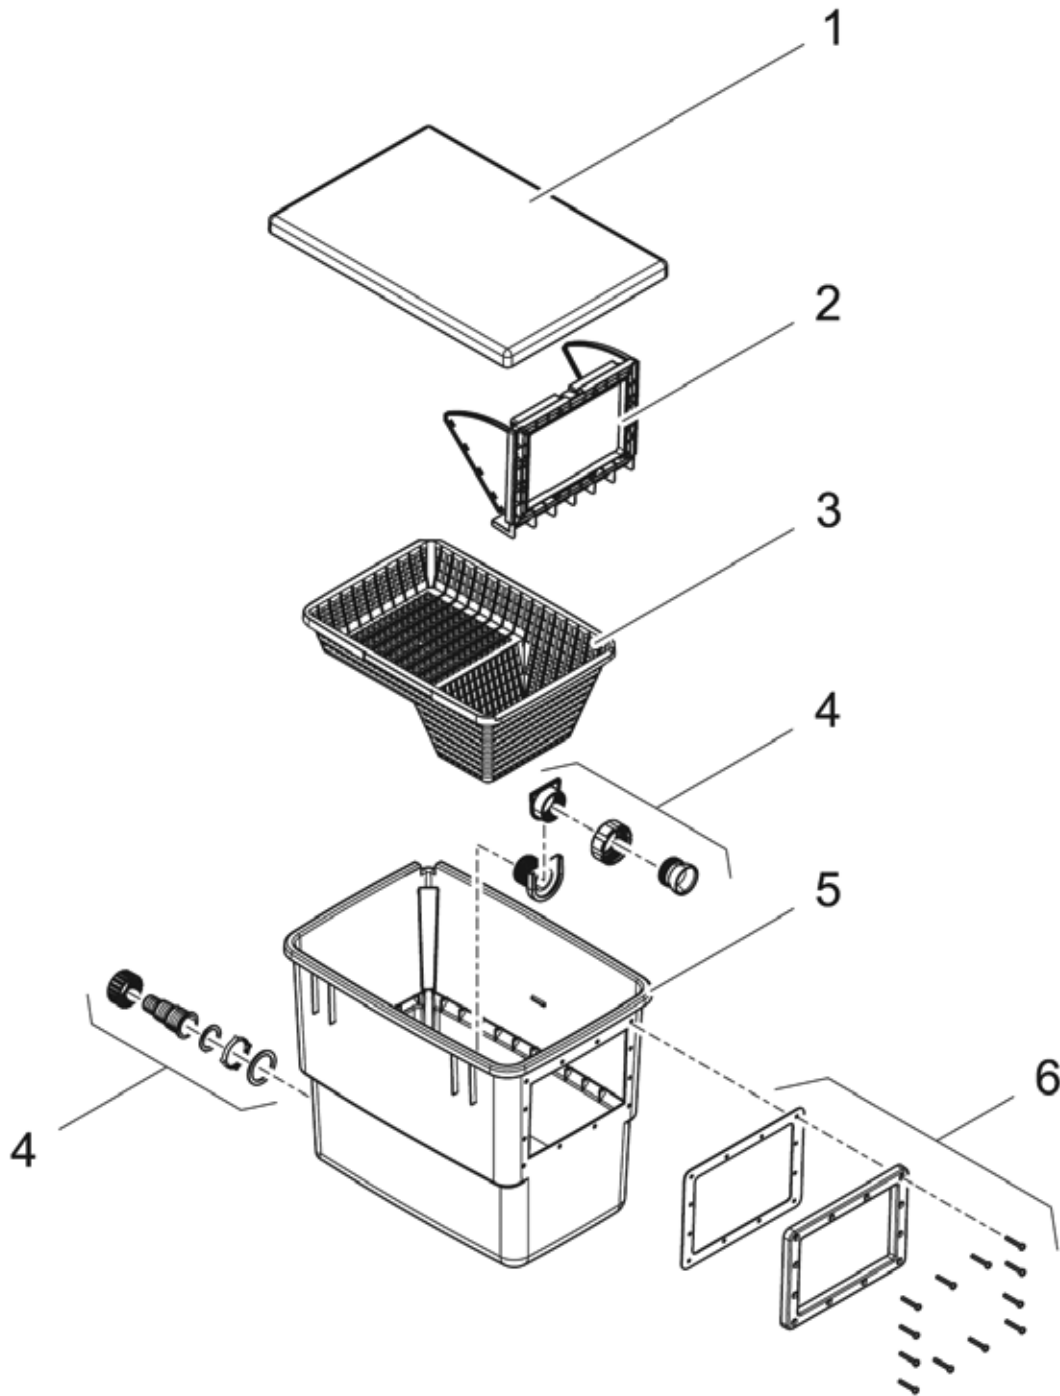

Item no.	Product
57137	BioSys Skimmer +

Pos.	Item no. Product	Product	Item no. Spare part	Spare part	Number
1	57137	BioSys Skimmer + [INT]	18372	Decoration lid BioSys Skimmer granite	1
2	57137	BioSys Skimmer + [INT]	28353	ASM flap Skimmer	1
3	57137	BioSys Skimmer + [INT]	18240	Debris coll. basket BioSys Skim. 2" 2012	1
4	57137	BioSys Skimmer + [INT]	35505	Pump connection BioSys Skimmer +	1
5	57137	BioSys Skimmer + [INT]	23791	Filter box BioSys Skimmer printed	1
6	57137	BioSys Skimmer + [INT]	28613	ASM outer frame	1
7	57137	BioSys Skimmer + [INT]	10454	Gasket BioSys Skimmer	1