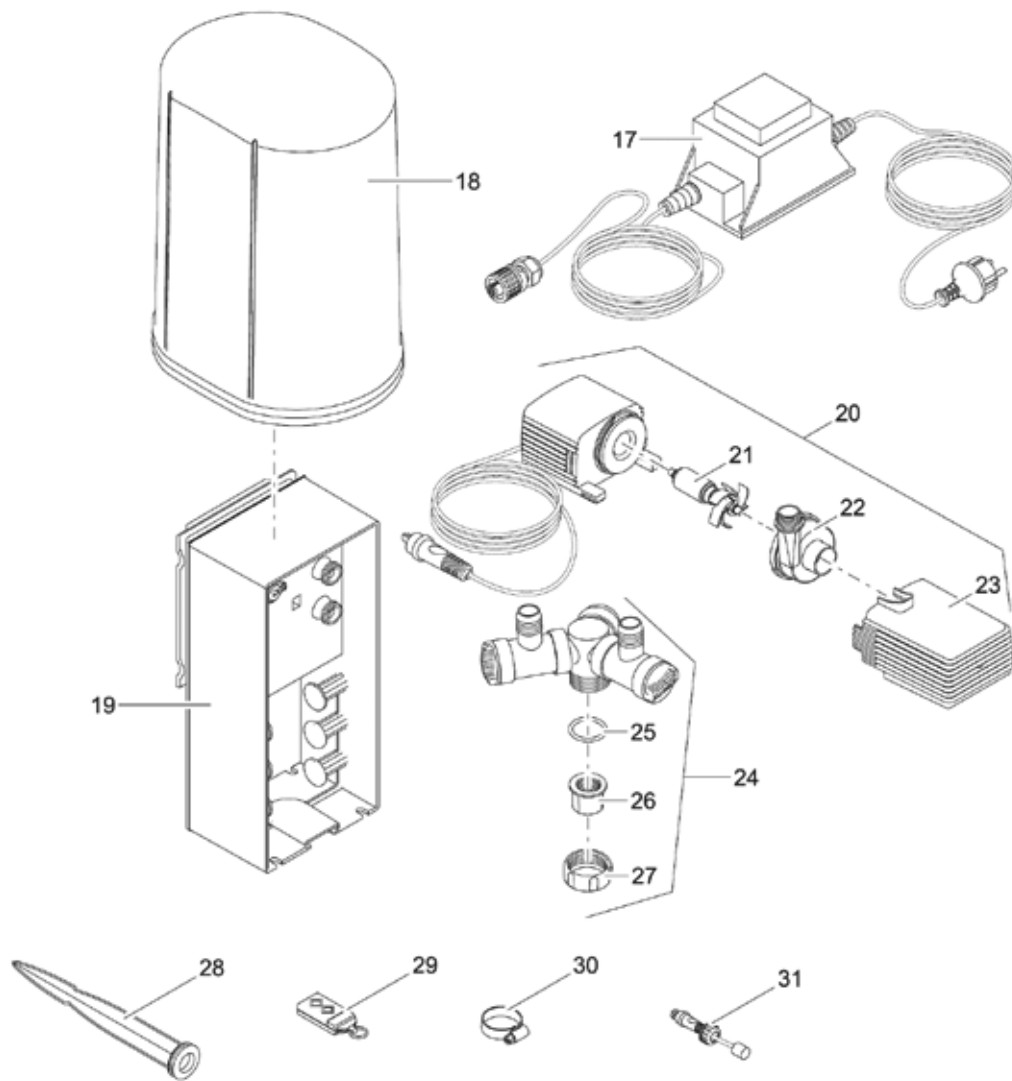

Pos.	Item no. Product	Product	Item no. Spare part	Spare part	Number
1	50191	Water Jet Lightning [INT]	11513	Metal header Water Jet Lightning	1
2	50191	Water Jet Lightning [INT]	11273	Bajonett top Water Jet Lightning	1
3	50191	Water Jet Lightning [INT]	3517	O-Ring NBR 12 x 2 SH75	1
4	50191	Water Jet Lightning [INT]	11343	Nozzle plate D8 Water Jet Lightning	1
5	50191	Water Jet Lightning [INT]	11498	TP-screw V2A 1411 KA 3.5-8	3
6	50191	Water Jet Lightning [INT]	11519	Foam Water Jet Lightning D105 x 50	1
7	50191	Water Jet Lightning [INT]	11353	ASM power LED Water Jet Lightning	1
9	50191	Water Jet Lightning [INT]	11631	TP-screw 1411 KA 50-14	3
10	50191	Water Jet Lightning [INT]	11275	Inner part Water Jet Lightning	1
11	50191	Water Jet Lightning [INT]	11497	O-Ring SI 100 x 4 SH45	1
12	50191	Water Jet Lightning [INT]	12434	ASM base Water Jet Lightning	1
13	50191	Water Jet Lightning [INT]	11329	Stand Water Jet Lightning	1
14	50191	Water Jet Lightning [INT]	28924	Clamp screw LunAqua 3 ASA	1
15	50191	Water Jet Lightning [INT]	11500	90° elbow 1" + nut + gasket	1
17	50191	Water Jet Lightning [INT]	35807	ASM transf. DC connector 13.5 V / 60 VA	1
18	50191	Water Jet Lightning [INT]	33371	Cover FM-Master	1
19	50191	Water Jet Lightning [INT]	12492	Spare controller WaterJet Lightning	1
20	50191	Water Jet Lightning [INT]	11890	ASM pump Water Jet Lightning	1
21	50191	Water Jet Lightning [INT]	19174	ASM impeller cpl. Water Jet Lightning	1
22	50191	Water Jet Lightning [INT]	34674	Pump housing S 3-2	1
23	50191	Water Jet Lightning [INT]	19310	Plug in filter 1500 - 2500	1
24	50191	Water Jet Lightning [INT]	11850	2 way distributor 3/4"	1
25	50191	Water Jet Lightning [INT]	27014	O-Ring NBR 25.5 x 3 SH70 A	1
26	50191	Water Jet Lightning [INT]	27064	Reducing piece 1/2" Multi WD	1
27	50191	Water Jet Lightning [INT]	12094	Coupling nut 1"	1
28	50191	Water Jet Lightning [INT]	20284	Spike	1
29	50191	Water Jet Lightning [INT]	11282	2 channel remote control	1
30	50191	Water Jet Lightning [INT]	11818	Hose clamp 20 - 32 mm	1
31	50191	Water Jet Lightning [INT]	12490	ASM jumper plug	1