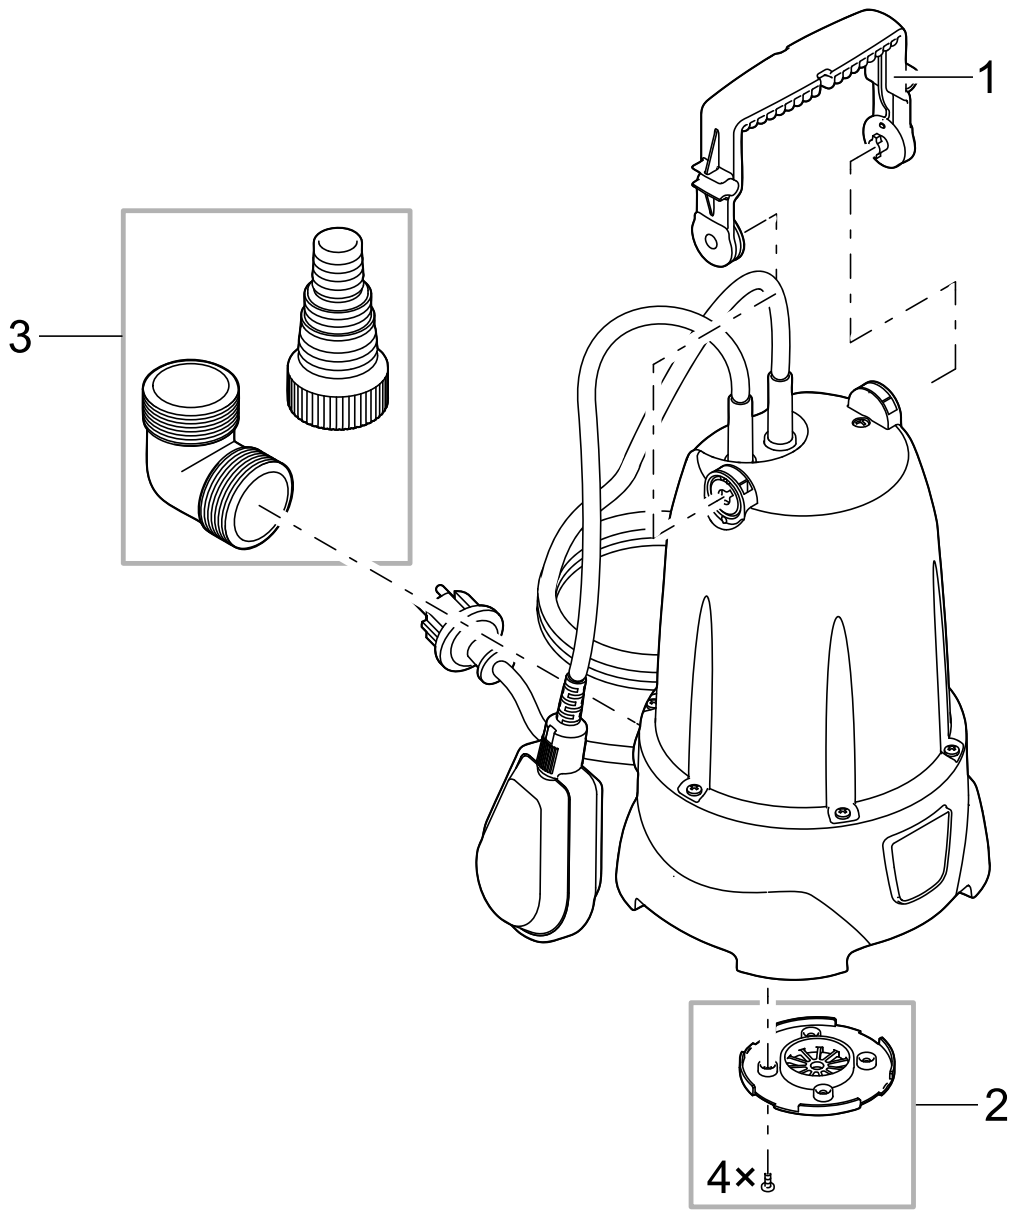

Item no.	Product
47746	ProMax ClearDrain 6000

Pos.	Item no. Product	Product	Item no. Spare part	Spare part	Number
1	47746	ProMax ClearDrain 6000 [INT]	48345	Spare part handle Drain 6000	1
2	47746	ProMax ClearDrain 6000 [INT]	44586	Filter plate ClearDrain	1
3	47746	ProMax ClearDrain 6000 [INT]	48344	Adapter set Drain 1 1/4" elbow	1