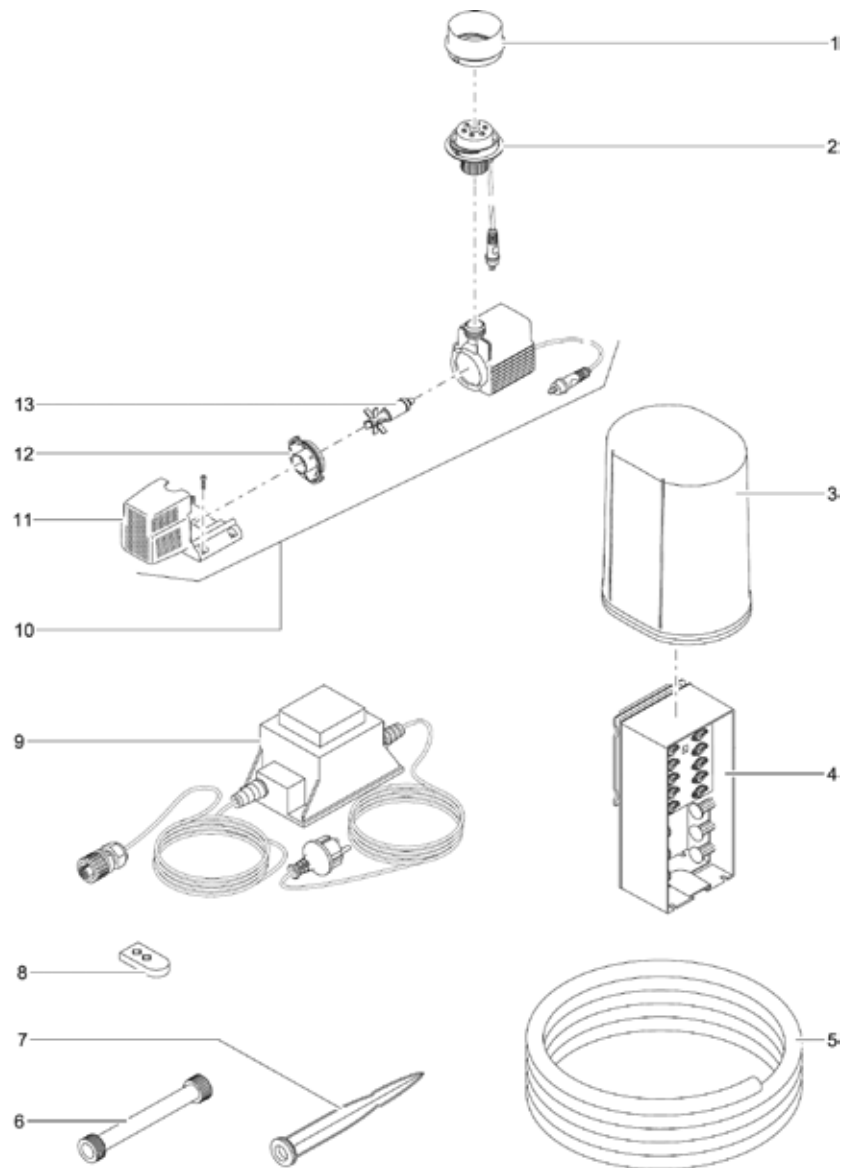

Item no.   Product
50394   Water Quintet Creative

Pos.	Item no. Product	Product	Item no. Spare part	Spare part	Number
1	50394	Water Quintet Creative [INT]	11878	Nozzle protector	5
2	50394	Water Quintet Creative [INT]	11943	ASM LED nozzle Water Trio / Quintet	5
2A	50394	Water Quintet Creative [INT]	76611	ASM LED nozzle Water Trio / Quintet warm	5
3	50394	Water Quintet Creative [INT]	33371	Cover FM-Master	1
4	50394	Water Quintet Creative [INT]	11994	ASM controller Quintet programmed	1
5	50394	Water Quintet Creative [INT]	12475	ASM cable protection Water Quintet	1
6	50394	Water Quintet Creative [INT]	11993	ASM extension Water Trio / Quintet	10
7	50394	Water Quintet Creative [INT]	20284	Spike	1
8	50394	Water Quintet Creative [INT]	11282	2 channel remote control	1
9	50394	Water Quintet Creative [INT]	35807	ASM transf. DC connector 13.5 V / 60 VA	1
10	50394	Water Quintet Creative [INT]	11978	ASM pump Easy EC	5
11	50394	Water Quintet Creative [INT]	11909	Filter housing Easy EC	5
12	50394	Water Quintet Creative [INT]	12474	ASM bearing plate w. gasket Trio/Quintet	5
13	50394	Water Quintet Creative [INT]	46660	Spare rotor Easy EC	5