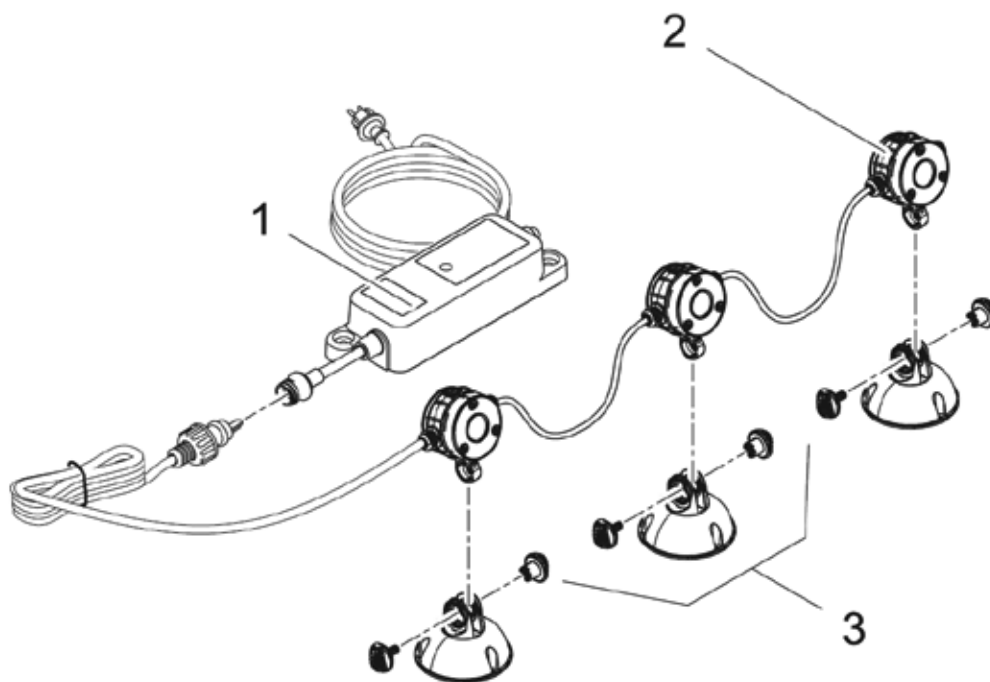

Item no.	Product
50512	LunAqua Mini LED
50513	LunAqua Mini LED warm

Pos.	Item no. Product	Product	Item no. Spare part	Spare part	Number
1	50512	LunAqua Mini LED [INT]	15562	ASM electronic box LunAqua Mini	1
	50513	LunAqua Mini LED warm [INT]			
2	50512	LunAqua Mini LED [INT]	30856	ASM LED Luminis 3 cold white 2013	1
	50513	LunAqua Mini LED warm [INT]	30857	ASM LED Luminis 3 warm white 2013	1
3	50512	LunAqua Mini LED [INT]	15619	ASM base LunAqua Mini	1
	50513	LunAqua Mini LED warm [INT]