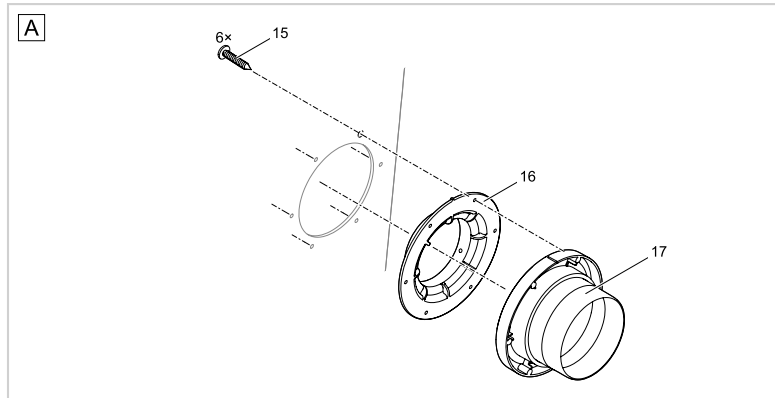

Pos.	Item no. Product	Product	Item no. Spare part	Spare part	Number
1	50772	ProfiClear Premium Moving Bed Module [INT]	72780	ASM lid container M / L	1
2	50772	ProfiClear Premium Moving Bed Module [INT]	42904	Hel-X 13 Biomedica 25 l	2
3	50772	ProfiClear Premium Moving Bed Module [INT]	20292	Oval head screw V2A DIN 7985 M6 x 12	4
4	50772	ProfiClear Premium Moving Bed Module [INT]	20609	Fiberplate DIN 7603 6 x 12 x 1 mm	8
5	50772	ProfiClear Premium Moving Bed Module [INT]	17038	Container bio module	1
6	50772	ProfiClear Premium Moving Bed Module [INT]	6117	Cap nut V2A DIN 1587 M6	6
7	50772	ProfiClear Premium Moving Bed Module [INT]	17216	Airstone clamp bio filter	2
8	50772	ProfiClear Premium Moving Bed Module [INT]	17918	Oval head screw V2A DIN 7985 M6 x 25	2
9	50772	ProfiClear Premium Moving Bed Module [INT]	17391	Air stone ProfiClear Premium Moving Bed	1
10	50772	ProfiClear Premium Moving Bed Module [INT]	18184	PVC air hose transp. DI 9 mm x 0.85 m	1
11	50772	ProfiClear Premium Moving Bed Module [INT]	42865	Air connection ProfiClear Compact	1
12	50772	ProfiClear Premium Moving Bed Module [INT]	17631	Hose adapter 4 to 8 mm	1
13	50772	ProfiClear Premium Moving Bed Module [INT]	18186	Air connection T-piece 9 mm	1
14	50772	ProfiClear Premium Moving Bed Module [INT]	18185	PVC air hose transp. DI 9 mm x 0.10 m	1
15	50772	ProfiClear Premium Moving Bed Module [INT]	27572	Oval head screw CZ-V2A DIN 7981 6.3 x 32	1
16	50772	ProfiClear Premium Moving Bed Module [INT]	43756	Gasket mesh tube 2016	1
17	50772	ProfiClear Premium Moving Bed Module [INT]	26958	Outlet 150/1 ProfiClear M 2 - M 5	2
18	50772	ProfiClear Premium Moving Bed Module [INT]	17327	Perforated sheet outlet	1
19	50772	ProfiClear Premium Moving Bed Module [INT]	18446	Spare drain DN75 Premium	1
20	50772	ProfiClear Premium Moving Bed Module [INT]	18448	Spare screws set drain DN75 Premium	1
21	50772	ProfiClear Premium Moving Bed Module [INT]	17251	ASM rubber bushing D178 mm	2
22	50772	ProfiClear Premium Moving Bed Module [INT]	26987	Outlet 150/2 ProfiClear M 2 - M 5	2
23	50772	ProfiClear Premium Moving Bed Module [INT]	19006	ASM mesh tube bio module	1
24	50772	ProfiClear Premium Moving Bed Module [INT]	43353	Mesh tube bracket	1