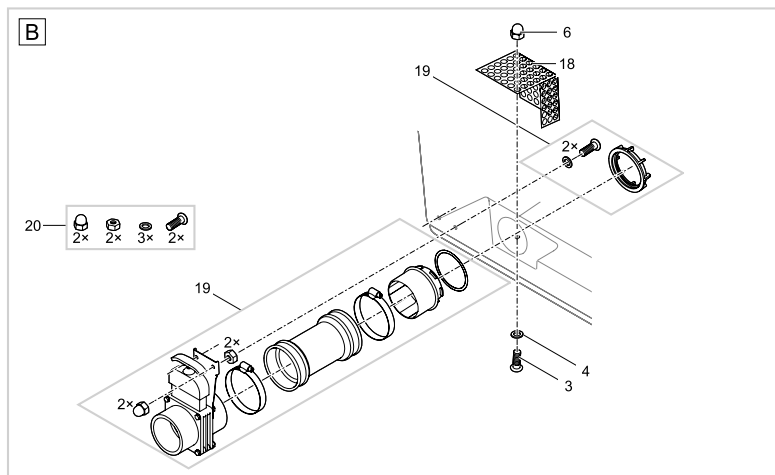

Pos.	Item no. Product	Product	Item no. Spare part	Spare part	Number
1	50772	ProfiClear Premium Moving Bed Module [INT]	72780	ASM lid container M / L	1
2	50772	ProfiClear Premium Moving Bed Module [INT]	42904	Hel-X 13 Biomedica 25 l	2
3	50772	ProfiClear Premium Moving Bed Module [INT]	20292	Oval head screw V2A DIN 7985 M6 x 12	4
4	50772	ProfiClear Premium Moving Bed Module [INT]	20609	Fiberplate DIN 7603 6 x 12 x 1 mm	8
5	50772	ProfiClear Premium Moving Bed Module [INT]	17038	Container bio module	1
6	50772	ProfiClear Premium Moving Bed Module [INT]	6117	Cap nut V2A DIN 1587 M6	6
7	50772	ProfiClear Premium Moving Bed Module [INT]	17216	Airstone clamp bio filter	2
8	50772	ProfiClear Premium Moving Bed Module [INT]	17918	Oval head screw V2A DIN 7985 M6 x 25	2
9	50772	ProfiClear Premium Moving Bed Module [INT]	17391	Air stone ProfiClear Premium Moving Bed	1
10	50772	ProfiClear Premium Moving Bed Module [INT]	18184	PVC air hose transp. DI 9 mm x 0.85 m	1
11	50772	ProfiClear Premium Moving Bed Module [INT]	42865	Air connection ProfiClear Compact	1
12	50772	ProfiClear Premium Moving Bed Module [INT]	17631	Hose adapter 4 to 8 mm	1
13	50772	ProfiClear Premium Moving Bed Module [INT]	18186	Air connection T-piece 9 mm	1
14	50772	ProfiClear Premium Moving Bed Module [INT]	18185	PVC air hose transp. DI 9 mm x 0.10 m	1
15	50772	ProfiClear Premium Moving Bed Module [INT]	27572	Oval head screw CZ-V2A DIN 7981 6.3 x 32	1
16	50772	ProfiClear Premium Moving Bed Module [INT]	43756	Gasket mesh tube 2016	1
17	50772	ProfiClear Premium Moving Bed Module [INT]	26958	Outlet 150/1 ProfiClear M 2 - M 5	2
18	50772	ProfiClear Premium Moving Bed Module [INT]	17327	Perforated sheet outlet	1
19	50772	ProfiClear Premium Moving Bed Module [INT]	18446	Spare drain DN75 Premium	1
20	50772	ProfiClear Premium Moving Bed Module [INT]	18448	Spare screws set drain DN75 Premium	1
21	50772	ProfiClear Premium Moving Bed Module [INT]	17251	ASM rubber bushing D178 mm	2
22	50772	ProfiClear Premium Moving Bed Module [INT]	26987	Outlet 150/2 ProfiClear M 2 - M 5	2
23	50772	ProfiClear Premium Moving Bed Module [INT]	19006	ASM mesh tube bio module	1
24	50772	ProfiClear Premium Moving Bed Module [INT]	43353	Mesh tube bracket	1