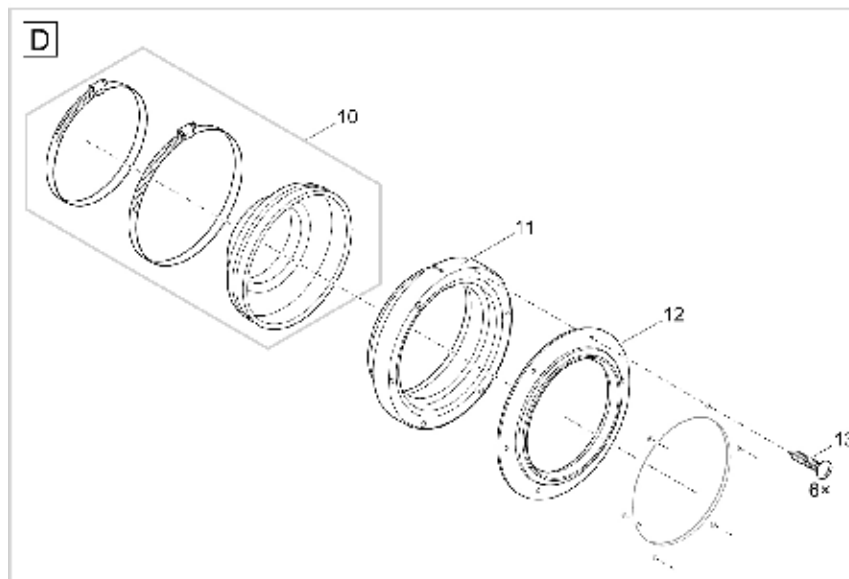

Pos.	Item no. Product	Product	Item no. Spare part	Spare part	Number
1	42913	ProfiClear pump chamber Compact/Classic [INT]	72780	ASM lid container M / L	1
2	42913	ProfiClear pump chamber Compact/Classic [INT]	35407	Spare base screen incl. foot ProfiClear	1
3	42913	ProfiClear pump chamber Compact/Classic [INT]	42856	Container ProfiCl. Compact pump chamber	1
4	42913	ProfiClear pump chamber Compact/Classic [INT]	18842	Clip drum filter	1
5	42913	ProfiClear pump chamber Compact/Classic [INT]	19005	ASM connection set DN 110	1
6	42913	ProfiClear pump chamber Compact/Classic [INT]	16387	Blanking cap DN 110	1
7	42913	ProfiClear pump chamber Compact/Classic [INT]	18833	Spare grommet ProfiClear individual	1
8	42913	ProfiClear pump chamber Compact/Classic [INT]	18446	Spare drain DN75 Premium	1
9	42913	ProfiClear pump chamber Compact/Classic [INT]	18448	Spare screws set drain DN75 Premium	1
10	42913	ProfiClear pump chamber Compact/Classic [INT]	42980	ASM rubber bushing D185 on D110 mm	1
11	42913	ProfiClear pump chamber Compact/Classic [INT]	26987	Outlet 150/2 ProfiClear M 2 - M 5	1
12	42913	ProfiClear pump chamber Compact/Classic [INT]	26957	Gasket 150 screwed	1
13	42913	ProfiClear pump chamber Compact/Classic [INT]	27572	Oval head screw CZ-V2A DIN 7981 6.3 x 32	1