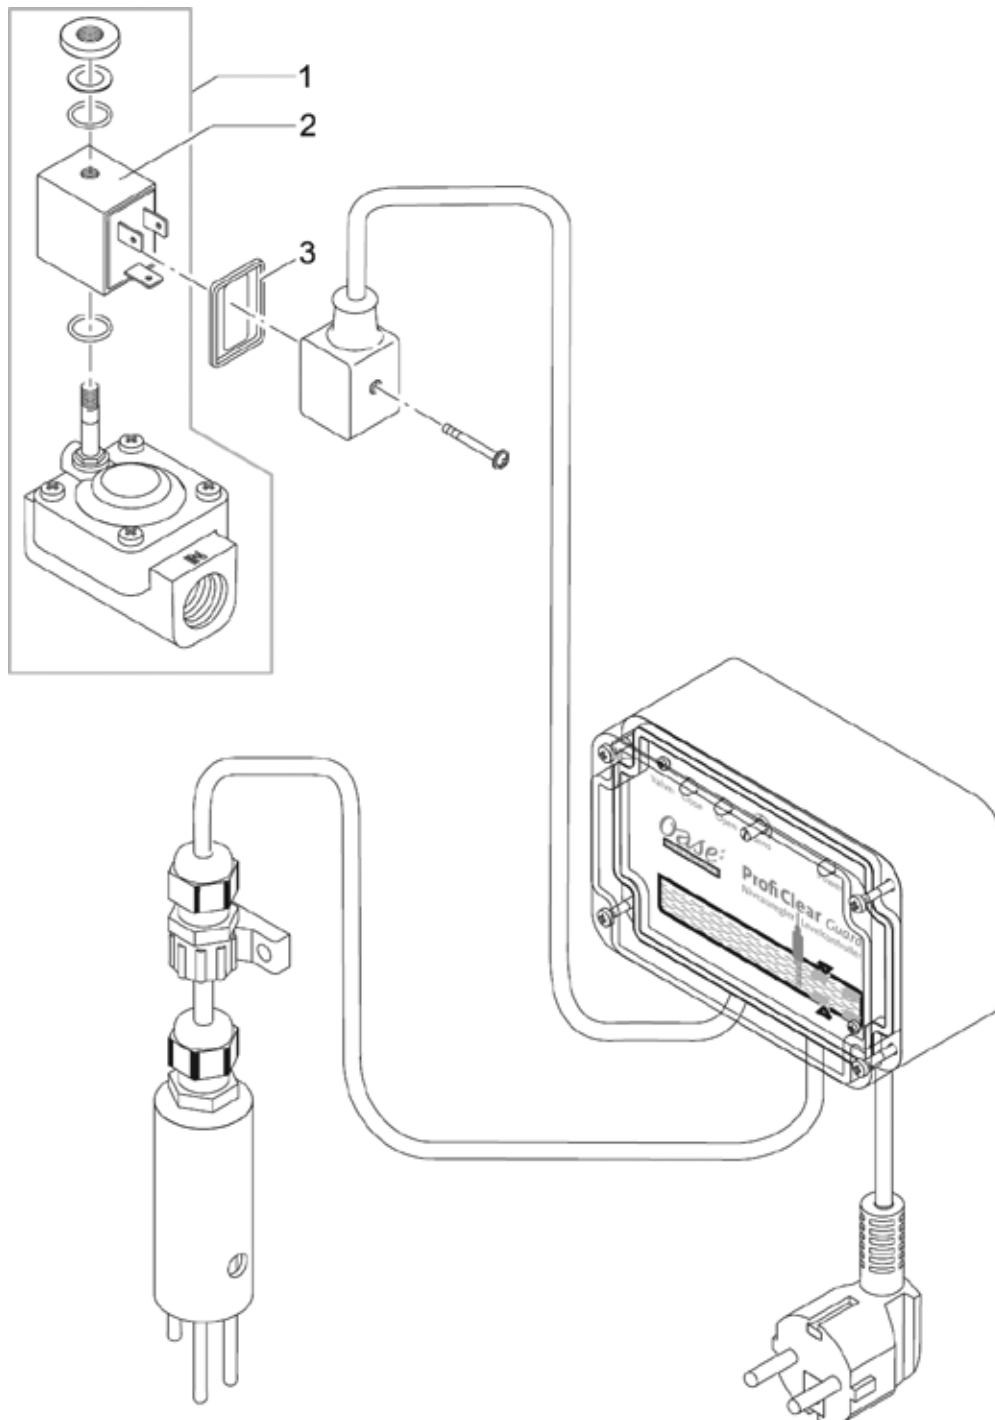

Item no.	Product
50951	ProfiClear Guard

Pos.	Item no. Product	Product	Item no. Spare part	Spare part	Number
1	50951	ProfiClear Guard [INT]	18370	Solenoid valve 1/2" ProfiClear Guard	1
2	50951	ProfiClear Guard [INT]	40317	Spare part solenoid ProfiClear Guard	1
3	50951	ProfiClear Guard [INT]	40498	Gasket ProfiClear Guard	1
4	50951	ProfiClear Guard [INT]	71029	Cover solenoid valve ProfiClear Guard	1