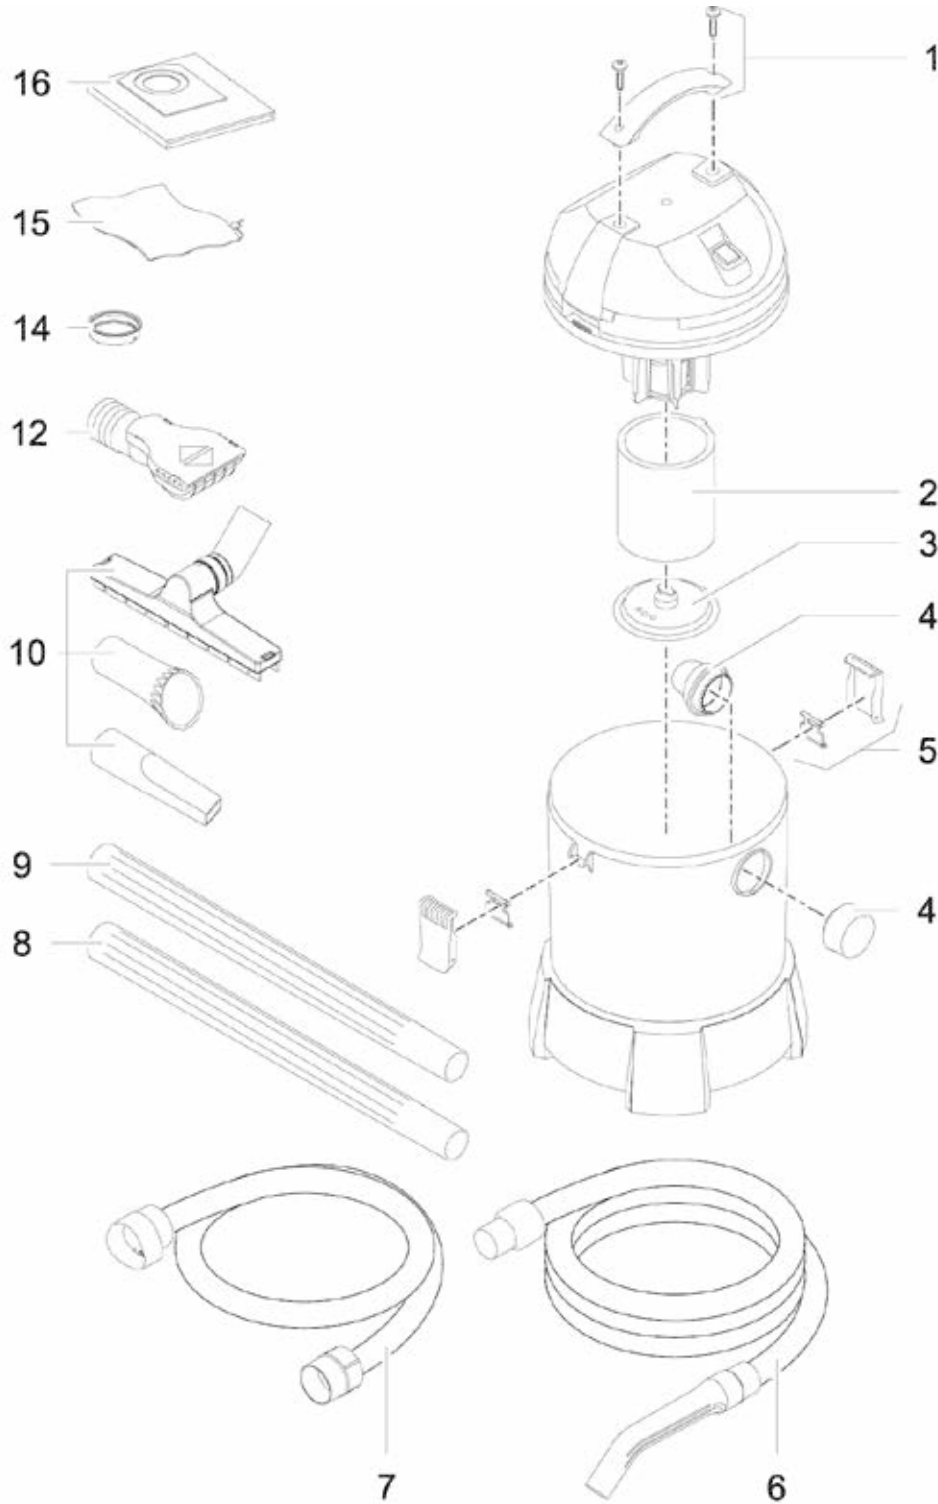

Item no.	Product
50529	PondoVac Classic
50110	GB PondoVac Classic