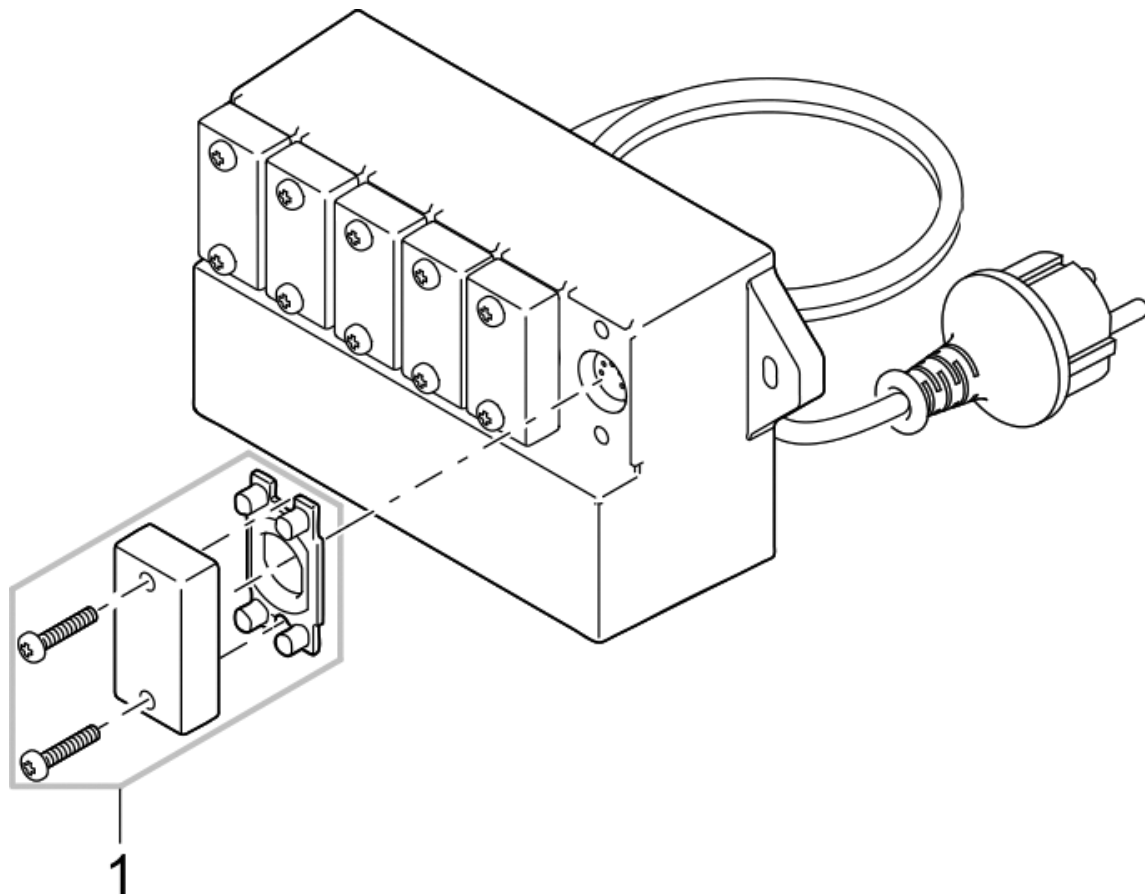

Item no.	Product
42639	ProfiLux Garden LED controller

Pos.	Item no. Product	Product	Item no. Spare part	Spare part	Number
1	42639	ProfiLux Garden LED controller [INT]	43867	Spare set ASM gland seal	1