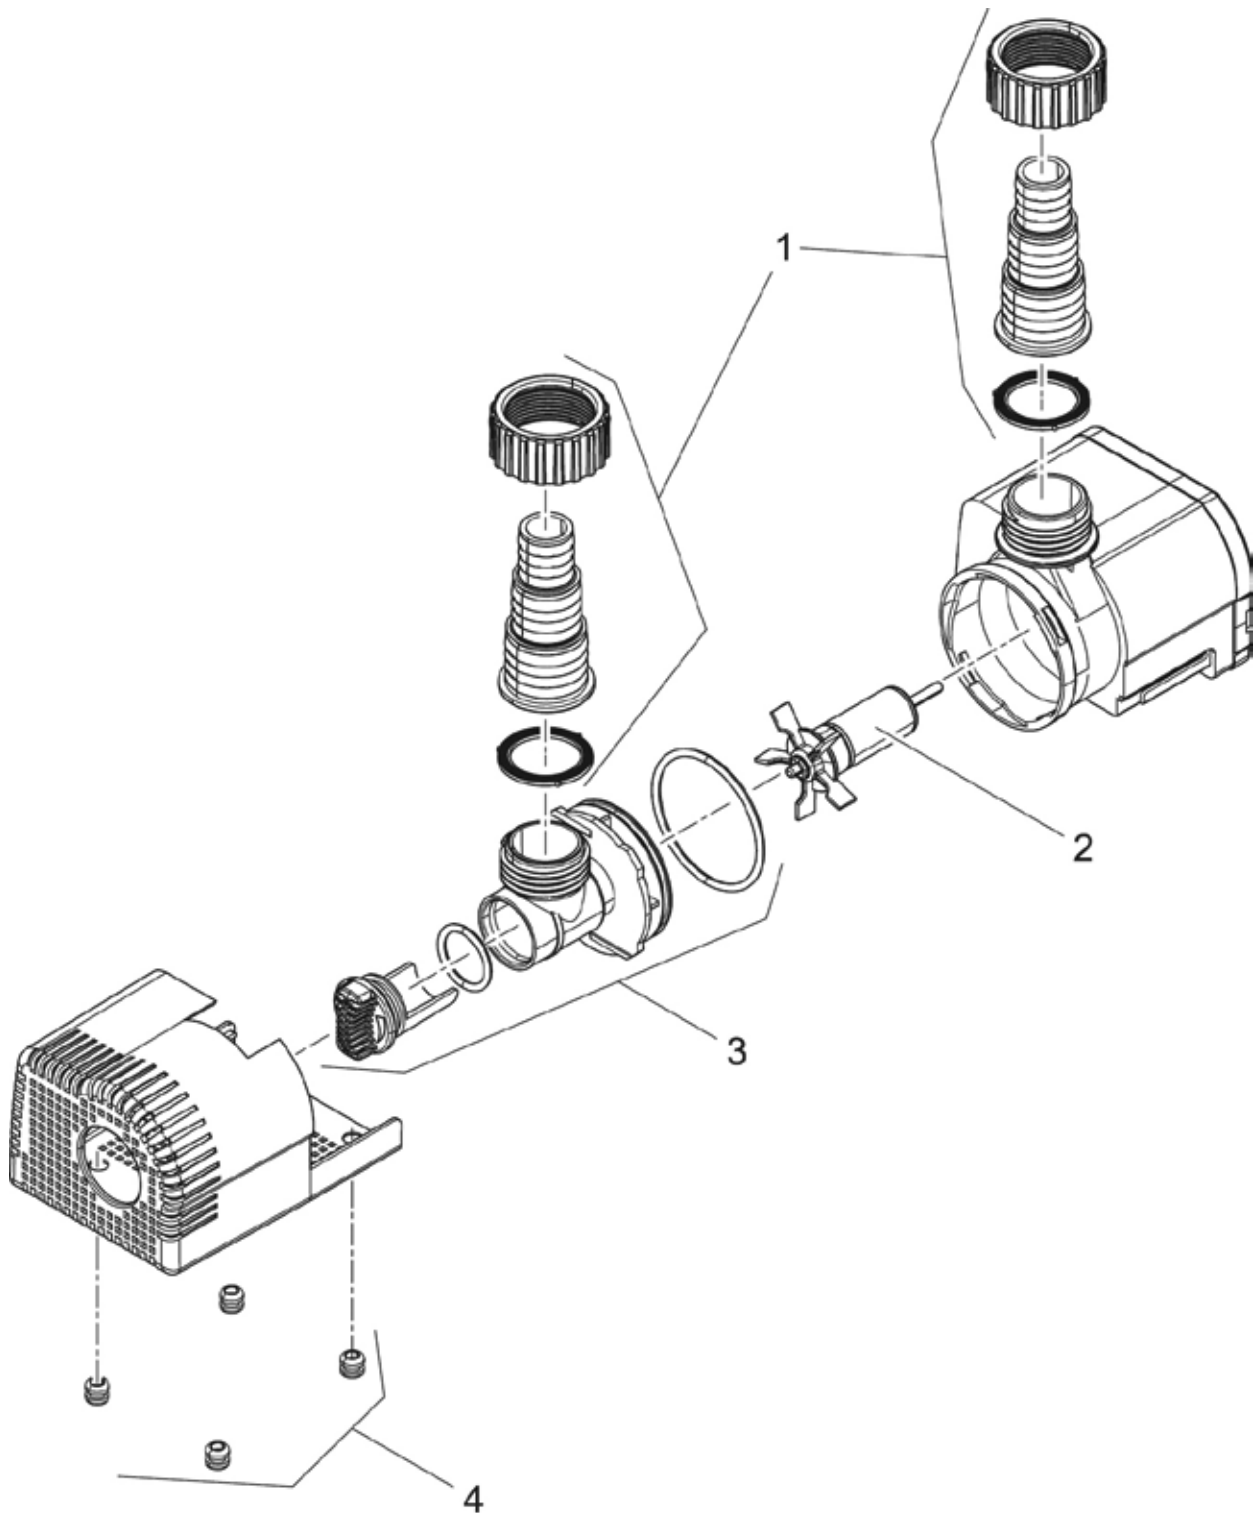

Item no.	Product
36975	Aquarius Universal Classic 600
36950	Aquarius Universal Classic 1000
36951	Aquarius Universal Classic 1500
36953	Aquarius Universal Classic 2000
36977	GB Aquarius Universal Classic 600
36978	GB Aquarius Universal Classic 2000
36980	GB Aquarius Universal Classic 1000
36983	GB Aquarius Universal Classic 1500