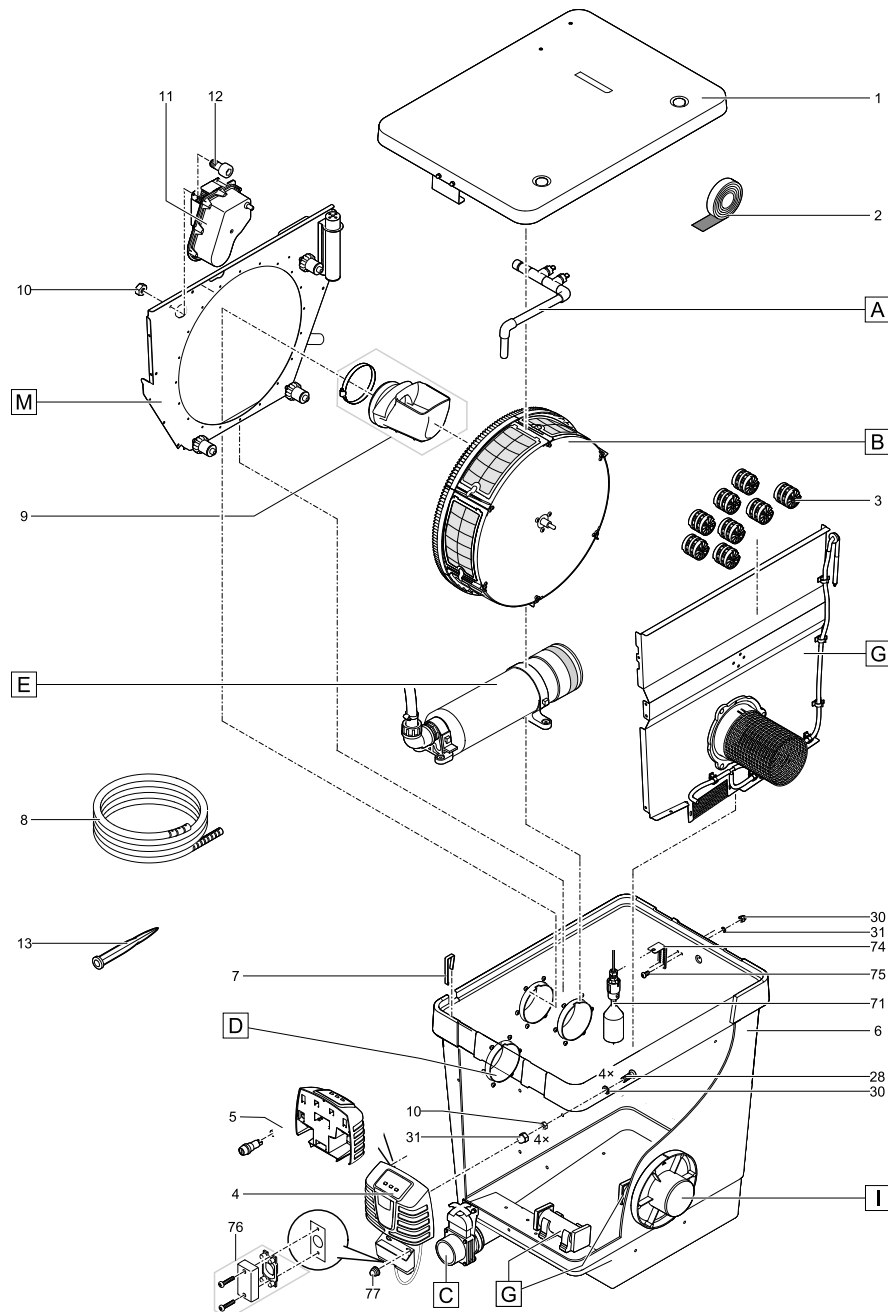

Item no.	Product
47010	ProfiClear Premium Compact-M gravity EGC
42910	ProfiClear Premium Compact gravity
47011	GB ProfiClear Premium Compact-M gravity EGC
42912	GB ProfiClear Premium Compact gravity