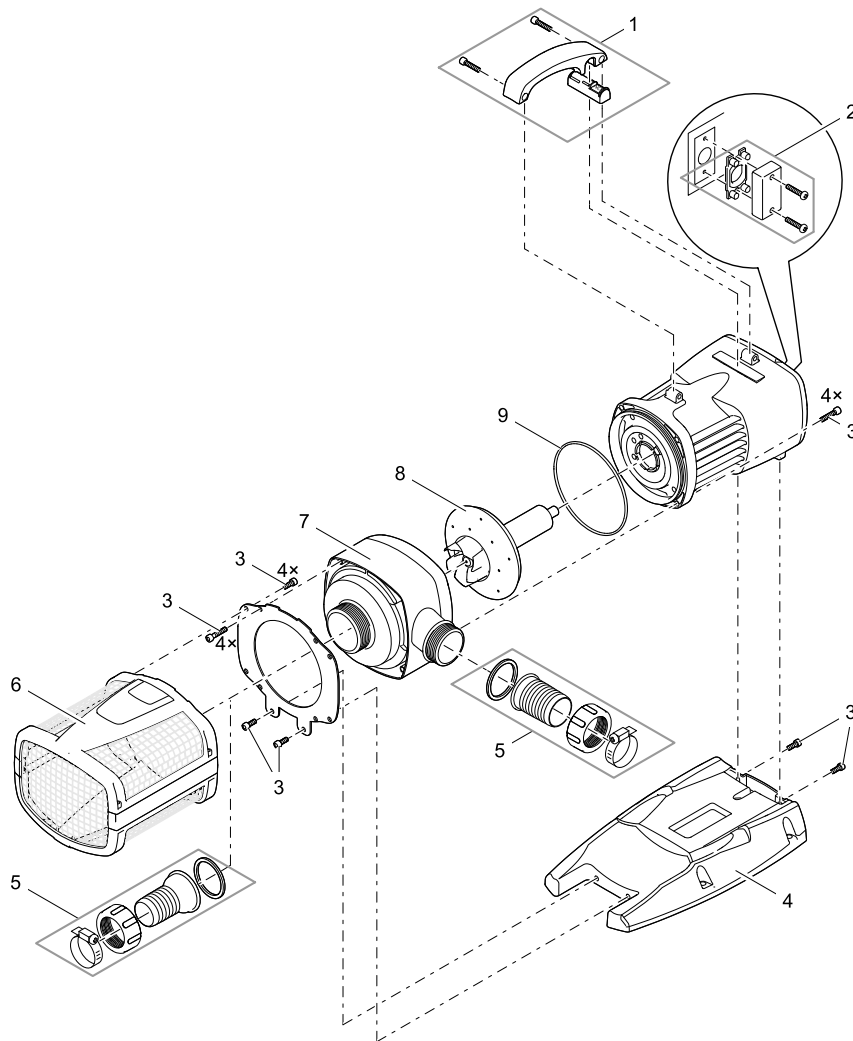

Item no.	Product
54614	AquaMax Eco Expert 36000
54615	AquaMax Eco Expert 44000

Pos.	Item no. Product	Product	Item no. Spare part	Spare part	Number
1	54614	AquaMax Eco Expert 36000 [INT]	40510	Spare handle with switch set	1
	54615	AquaMax Eco Expert 44000 [INT]			
2	54614	AquaMax Eco Expert 36000 [INT]	40509	ASM gland seal with gasket set	1
	54615	AquaMax Eco Expert 44000 [INT]			
3	54614	AquaMax Eco Expert 36000 [INT]	40511	Spare screws set	1
	54615	AquaMax Eco Expert 44000 [INT]			
4	54614	AquaMax Eco Expert 36000 [INT]	49998	Base EC2 Maxi XL	1
	54615	AquaMax Eco Expert 44000 [INT]			
5	54614	AquaMax Eco Expert 36000 [INT]	35359	Connection kit Aquamax Expert	1
	54615	AquaMax Eco Expert 44000 [INT]			
6	54614	AquaMax Eco Expert 36000 [INT]	49997	ASM filter housing AquaMax Expert 44000	1
	54615	AquaMax Eco Expert 44000 [INT]			
7	54614	AquaMax Eco Expert 36000 [INT]	49996	ASM pump housing Aquarius/AquaMax 36000	1
	54615	AquaMax Eco Expert 44000 [INT]	50190	ASM pump housing Aquarius/AquaMax 44000	1
8	54614	AquaMax Eco Expert 36000 [INT]	36087	Spare rotor AquaMax Eco Expert 36/44000	1
	54615	AquaMax Eco Expert 44000 [INT]			
9	54614	AquaMax Eco Expert 36000 [INT]	32972	O-Ring NBR 127 x 4.0 SH70	1
	54615	AquaMax Eco Expert 44000 [INT]