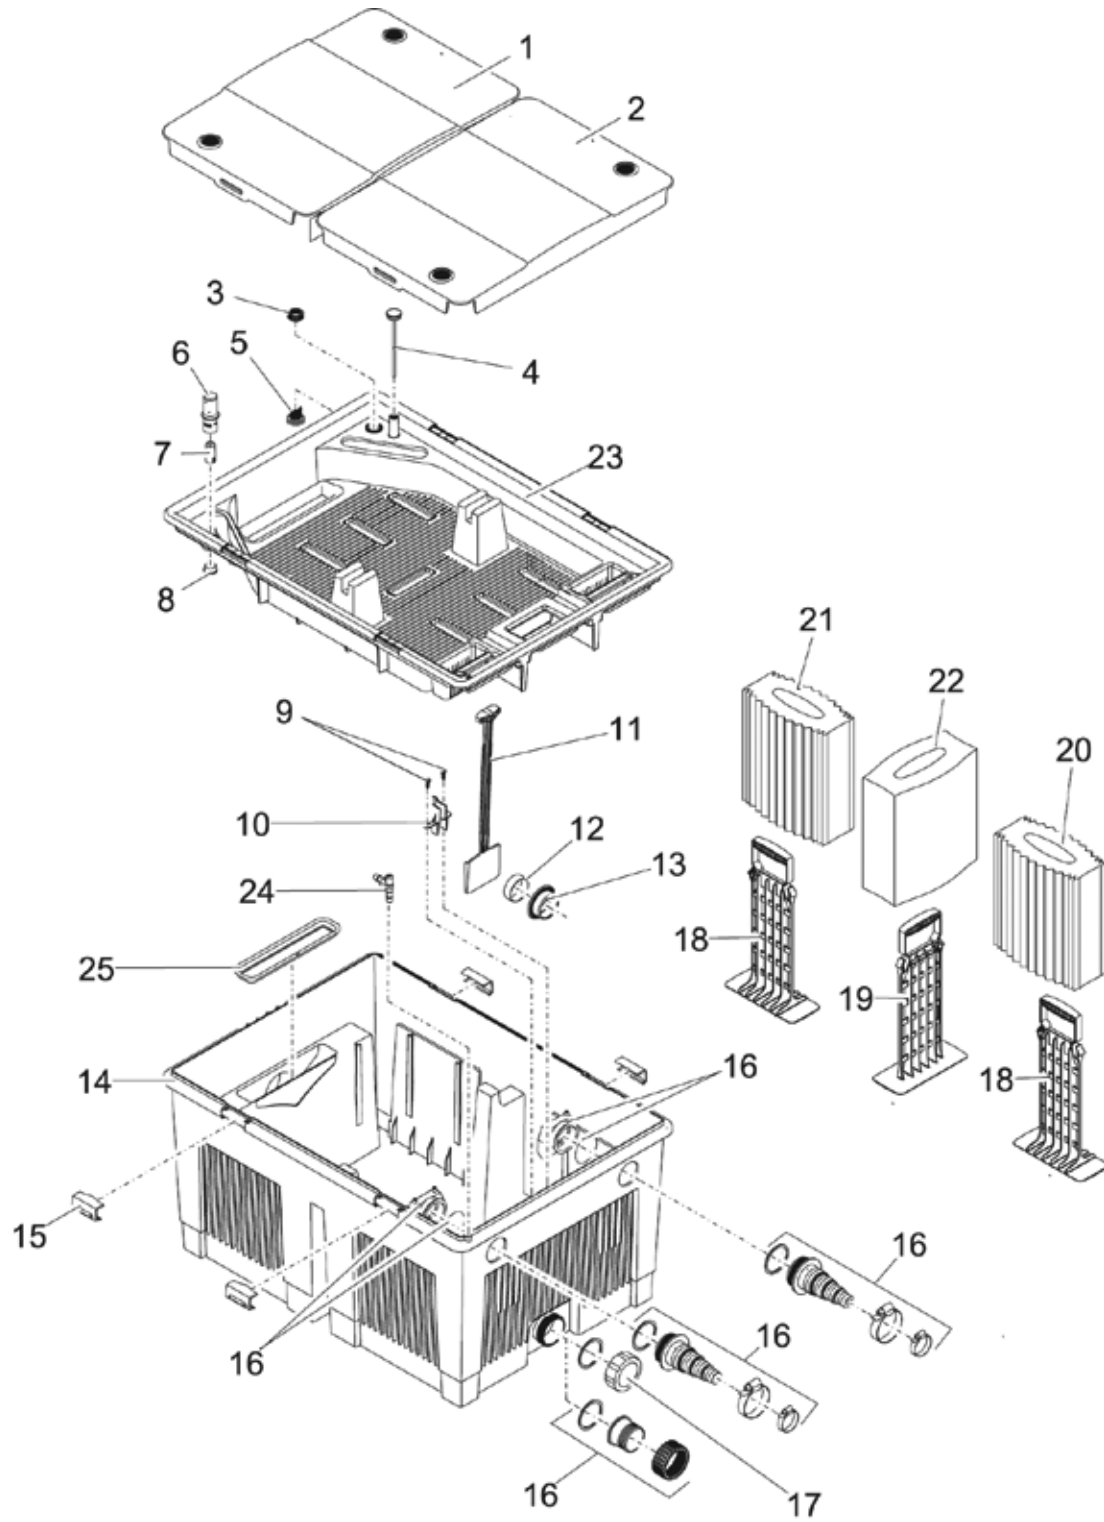

Item no.	Product
56641	BioSmart 36000
56781	BioSmart Set 24000
56789	BioSmart Set 36000
50953	GB BioSmart Set 20000
56785	GB BioSmart Set 24000
56793	GB BioSmart Set 36000