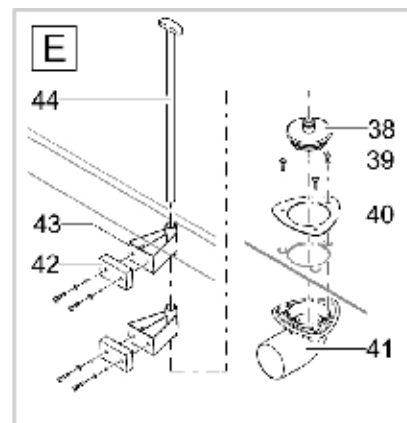

Pos.	Item no. Product	Product	Item no. Spare part	Spare part	Number
1	57696	BioTec ScreenMatic² 140000 [INT]	73381	ASM cover ScreenMatic 140000	1
2	57696	BioTec ScreenMatic² 140000 [INT]	34868	ASM handle BioTec 36	1
3	57696	BioTec ScreenMatic² 140000 [INT]	42345	Screen holder BioTec ScreenMatic 140000	1
4	57696	BioTec ScreenMatic² 140000 [INT]	42449	Brush BioTec ScreenMatic	1
5	57696	BioTec ScreenMatic² 140000 [INT]	34864	Spare clip BioTec 36	1
6	57696	BioTec ScreenMatic² 140000 [INT]	25507	Substrate pipe cpl. BioTec 18 / 36	1
7	57696	BioTec ScreenMatic² 140000 [INT]	43686	Spare case BioTec ScreenMatic² 140000	1
8	57696	BioTec ScreenMatic² 140000 [INT]	44181	Spare screen holder fixation 2015	1
9	57696	BioTec ScreenMatic² 140000 [INT]	44336	Spare wedge plate	1
10	57696	BioTec ScreenMatic² 140000 [INT]	34734	Cleaner BioTec	1
11	57696	BioTec ScreenMatic² 140000 [INT]	42346	Mud basket BioTec ScreenMatic	1
12	57696	BioTec ScreenMatic² 140000 [INT]	15118	Transformer 6 VA 2m H05RN-F 2 x 0.75 mm²	1
13	57696	BioTec ScreenMatic² 140000 [INT]	44173	Plug BioTec ScreenMatic 140000	1
14	57696	BioTec ScreenMatic² 140000 [INT]	42384	ASM BioTec ScreenMatic 140000	1
15	57696	BioTec ScreenMatic² 140000 [INT]	44178	Spare small parts BioTec ScreenM. 2015	1
16	57696	BioTec ScreenMatic² 140000 [INT]	44186	Spare ASM controller ScreenMatic 140000	1
17	57696	BioTec ScreenMatic² 140000 [INT]	42326	Woven fabric BioTec ScreenMatic 140000	1
18	57696	BioTec ScreenMatic² 140000 [INT]	44177	ASM scraper with brush ScreenMatic 2015	1
19	57696	BioTec ScreenMatic² 140000 [INT]	44183	Spare traction unit BioTec ScreenMatic²	1
20	57696	BioTec ScreenMatic² 140000 [INT]	48674	Add. pack ScreenMatic² 2017	1
21	57696	BioTec ScreenMatic² 140000 [INT]	43749	Step. grommet 1 1/2"+thread closed 2018	1
22	57696	BioTec ScreenMatic² 140000 [INT]	19506	Flat gasket NBR 60 x 47 x 3 SH40	1
23	57696	BioTec ScreenMatic² 140000 [INT]	44338	ASM distributor ScreenMatic 140000	1
24	57696	BioTec ScreenMatic² 140000 [INT]	25691	O-Ring NBR 54 x 4 SH40	1
25	57696	BioTec ScreenMatic² 140000 [INT]	42949	Inlet locking nut BioTec ScreenMatic	1
26	57696	BioTec ScreenMatic² 140000 [INT]	44179	Spare gasket seal distributor	1
27	57696	BioTec ScreenMatic² 140000 [INT]	25000	Oval head screw CH-V2A DIN 7981 4.8 x 22	1
28	57696	BioTec ScreenMatic² 140000 [INT]	34670	Foam pad cover BioTec	1
29	57696	BioTec ScreenMatic² 140000 [INT]	42896	Replacement set foam blue BioTec 60/140	1
30	57696	BioTec ScreenMatic² 140000 [INT]	34733	Foam holder BioTec 18 / 36	1
31	57696	BioTec ScreenMatic² 140000 [INT]	25542	Gasket foam holder BioTec 36	1
32	57696	BioTec ScreenMatic² 140000 [INT]	25922	Clip foam holder BioTec 36	1
33	57696	BioTec ScreenMatic² 140000 [INT]	25546	Rivet skiffi BioTec 36	1
34	57696	BioTec ScreenMatic² 140000 [INT]	25547	Sealing BioTec 36 128 x 47 SH40	1
35	57696	BioTec ScreenMatic² 140000 [INT]	45325	Foam holder locking clip BioTec	1
36	57696	BioTec ScreenMatic² 140000 [INT]	42894	Repl. set foam red/purple BioTec 60/140	1
37	57696	BioTec ScreenMatic² 140000 [INT]	19005	ASM connection set DN 110	1
38	57696	BioTec ScreenMatic² 140000 [INT]	35255	Spare part plug BioTec 36	1
39	57696	BioTec ScreenMatic² 140000 [INT]	24229	Screw CH-V2A DIN 7983 6.3 x 25	1
40	57696	BioTec ScreenMatic² 140000 [INT]	24230	Flat gasket bottom drain BioTec 36	1
41	57696	BioTec ScreenMatic² 140000 [INT]	34253	Drain bend	1
42	57696	BioTec ScreenMatic² 140000 [INT]	25996	Distance part BioTec 36	1
43	57696	BioTec ScreenMatic² 140000 [INT]	34835	Outlet guide BioTec 36	1
44	57696	BioTec ScreenMatic² 140000 [INT]	44188	ASM drain lever cpl. BioTec 140000	1
45	57696	BioTec ScreenMatic² 140000 [INT]	44308	ASM brush holder ScreenMatic	1
46	57696	BioTec ScreenMatic² 140000 [INT]	42450	Mud flap cap	1
47	57696	BioTec ScreenMatic² 140000 [INT]	34367	Inlet 2" connection set BioTec 30	1