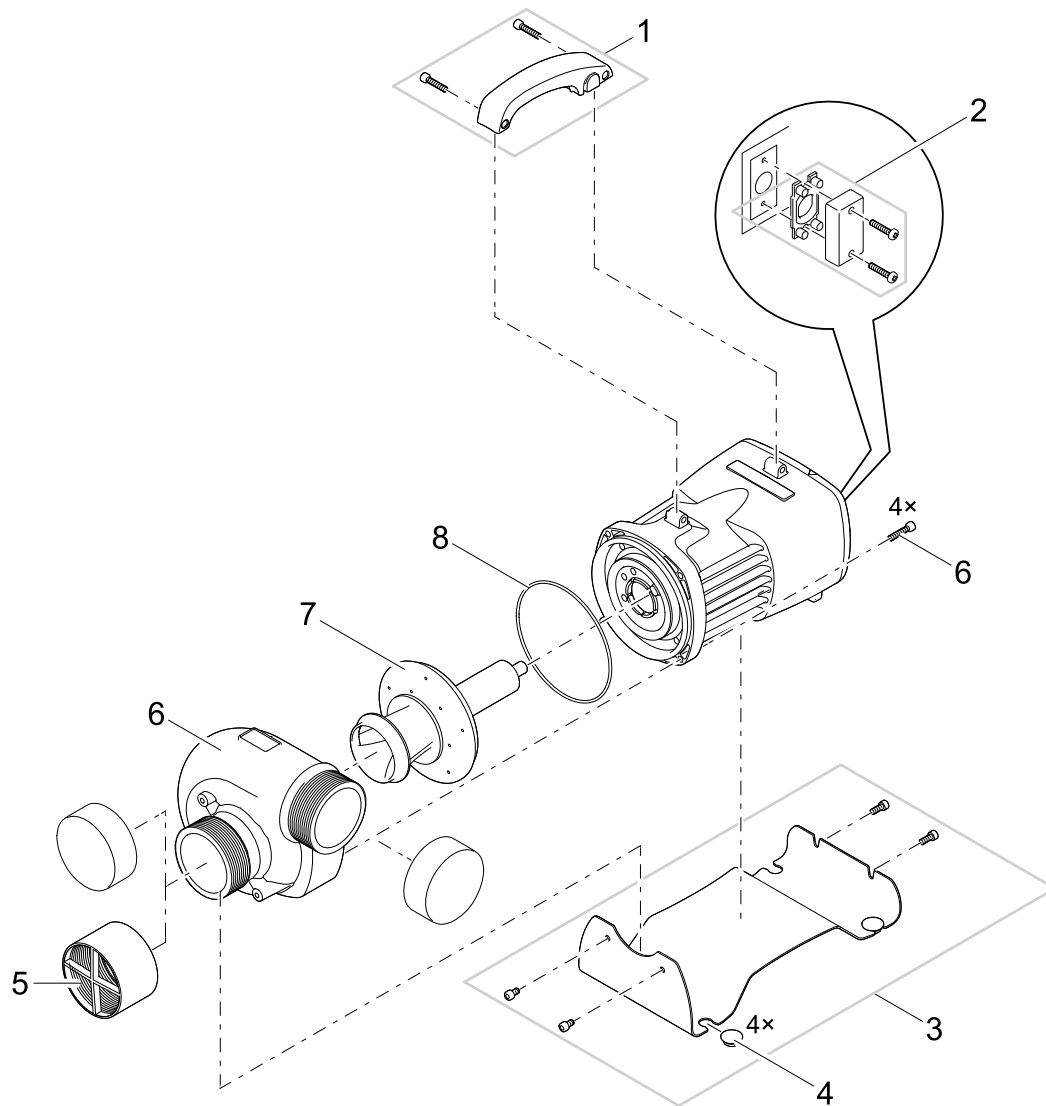

Item no.   Product
77462   AquaMax Eco Titanium 81000

Pos.	Item no. Product	Product	Item no. Spare part	Spare part	Number
1	77462	AquaMax Eco Titanium 81000	43863	Spare handle with rubber plug Titanium	1
2	77462	AquaMax Eco Titanium 81000	40509	ASM gland seal with gasket set	1
3	77462	AquaMax Eco Titanium 81000	86163	Spare base AquaMax Eco Titanium 81000	1
4	77462	AquaMax Eco Titanium 81000	86164	Spare rubber feet AM Eco Titanium 81000	1
5	77462	AquaMax Eco Titanium 81000	73658	Safety grid AquaMax Eco 3"	1
6	77462	AquaMax Eco Titanium 81000	86153	Spare pump housing AM Eco Titanium 81000	1
7	77462	AquaMax Eco Titanium 81000	86150	Spare rotor AquaMax Eco Titanium 81000	1
8	77462	AquaMax Eco Titanium 81000	15574	O-Ring NBR 125 x 3.5 SH70	1