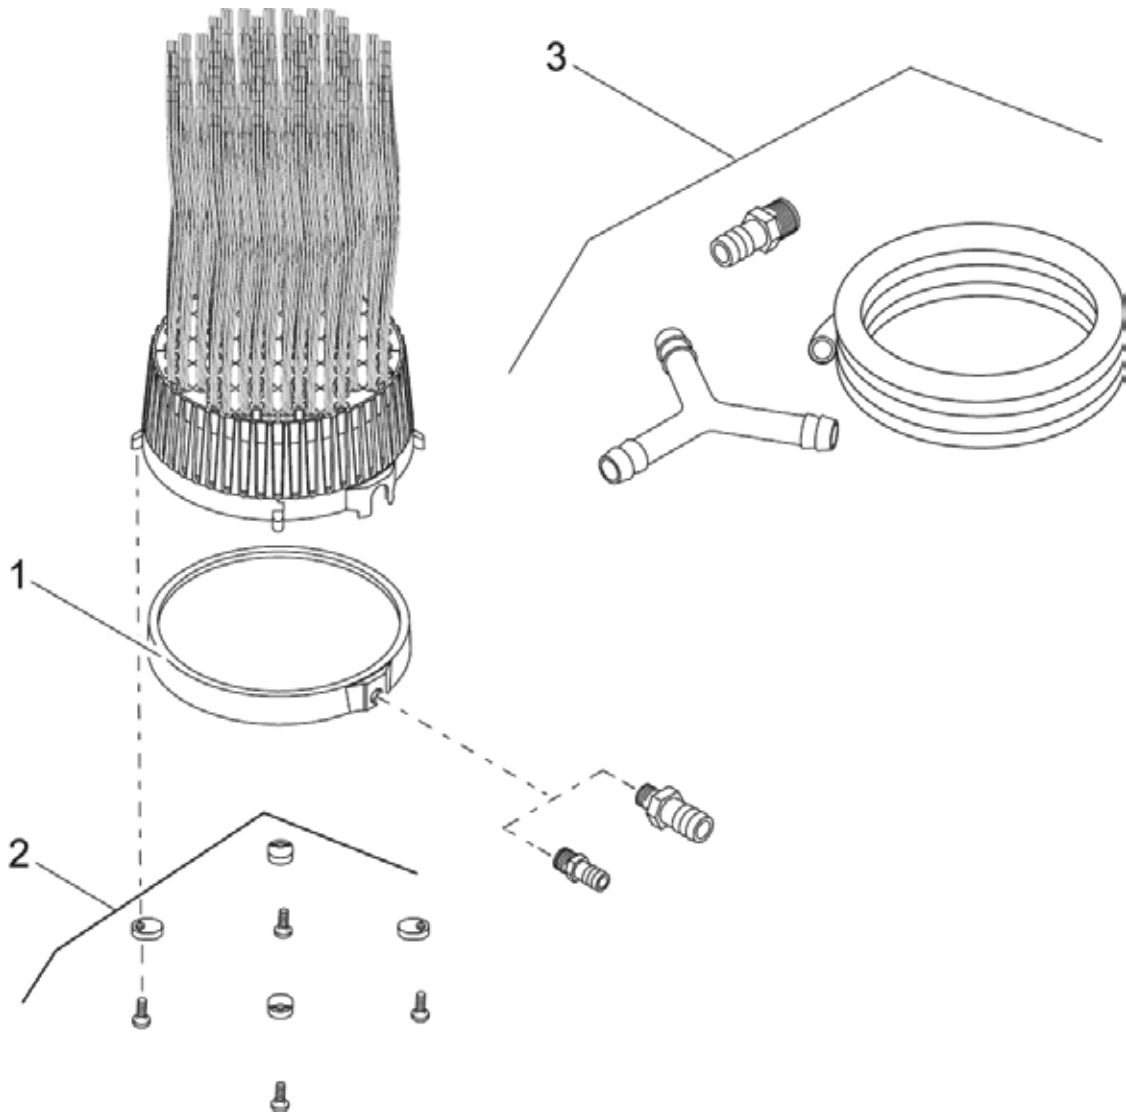

Item no.	Product
50443	OxyTex 400
50290	OxyTex 1000

Pos.	Item no. Product	Product	Item no. Spare part	Spare part	Number
1	50443	OxyTex 400 [INT]	14915	ASM air stone OxyTex 400	1
	50290	OxyTex 1000 [INT]	12257	Air stone OxyTex 1000	1
2	50443	OxyTex 400 [INT]	12680	ASM feet OxyTex	1
	50290	OxyTex 1000 [INT]			
3	50443	OxyTex 400 [INT]	12681	ASM OxyTex Y-distributor / air hose	1
	50290	OxyTex 1000 [INT]