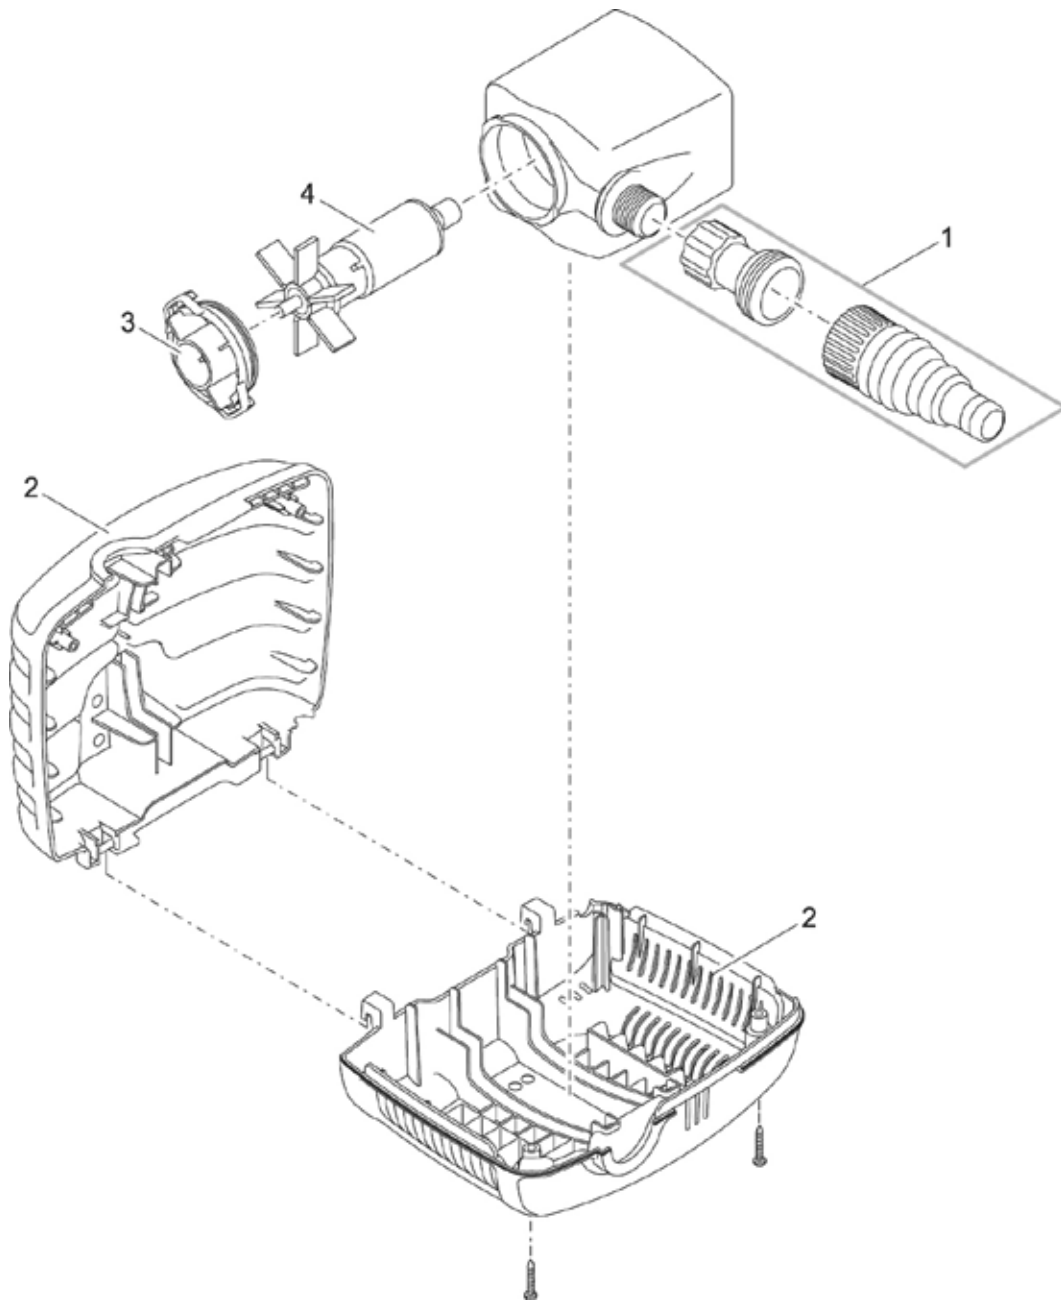

Item no.	Product
51086	AquaMax Eco Classic 2500
51088	GB AquaMax Eco Classic 2500

Pos.	Item no. Product	Product	Item no. Spare part	Spare part	Number
1	51086	AquaMax Eco Classic 2500 [INT]	21903	Connection kit AquaMax Eco Classic 2500	1
	51088	AquaMax Eco Classic 2500 [GB]			
2	51086	AquaMax Eco Classic 2500 [INT]	21901	Filter housing AquaMax Eco Classic 2500	1
	51088	AquaMax Eco Classic 2500 [GB]			
3	51086	AquaMax Eco Classic 2500 [INT]	21908	Pump housing AquaMax Eco Classic 2500	1
	51088	AquaMax Eco Classic 2500 [GB]			
4	51086	AquaMax Eco Classic 2500 [INT]	18013	Spare rotor cpl. ASE 2500 magnetized	1
	51088	AquaMax Eco Classic 2500 [GB]