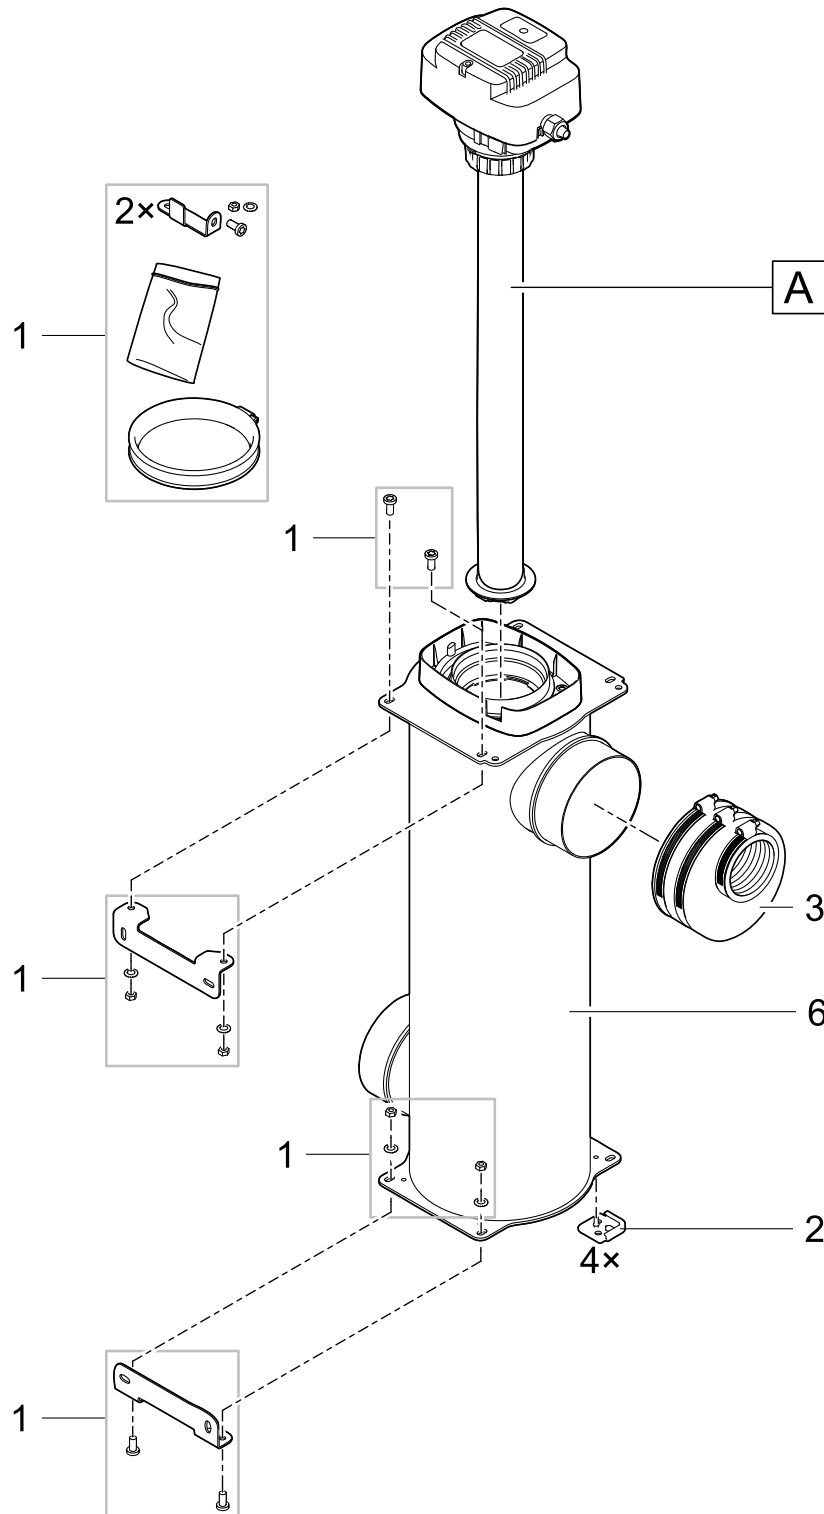

Item no.   Product
73374   Bitron Premium 60 W