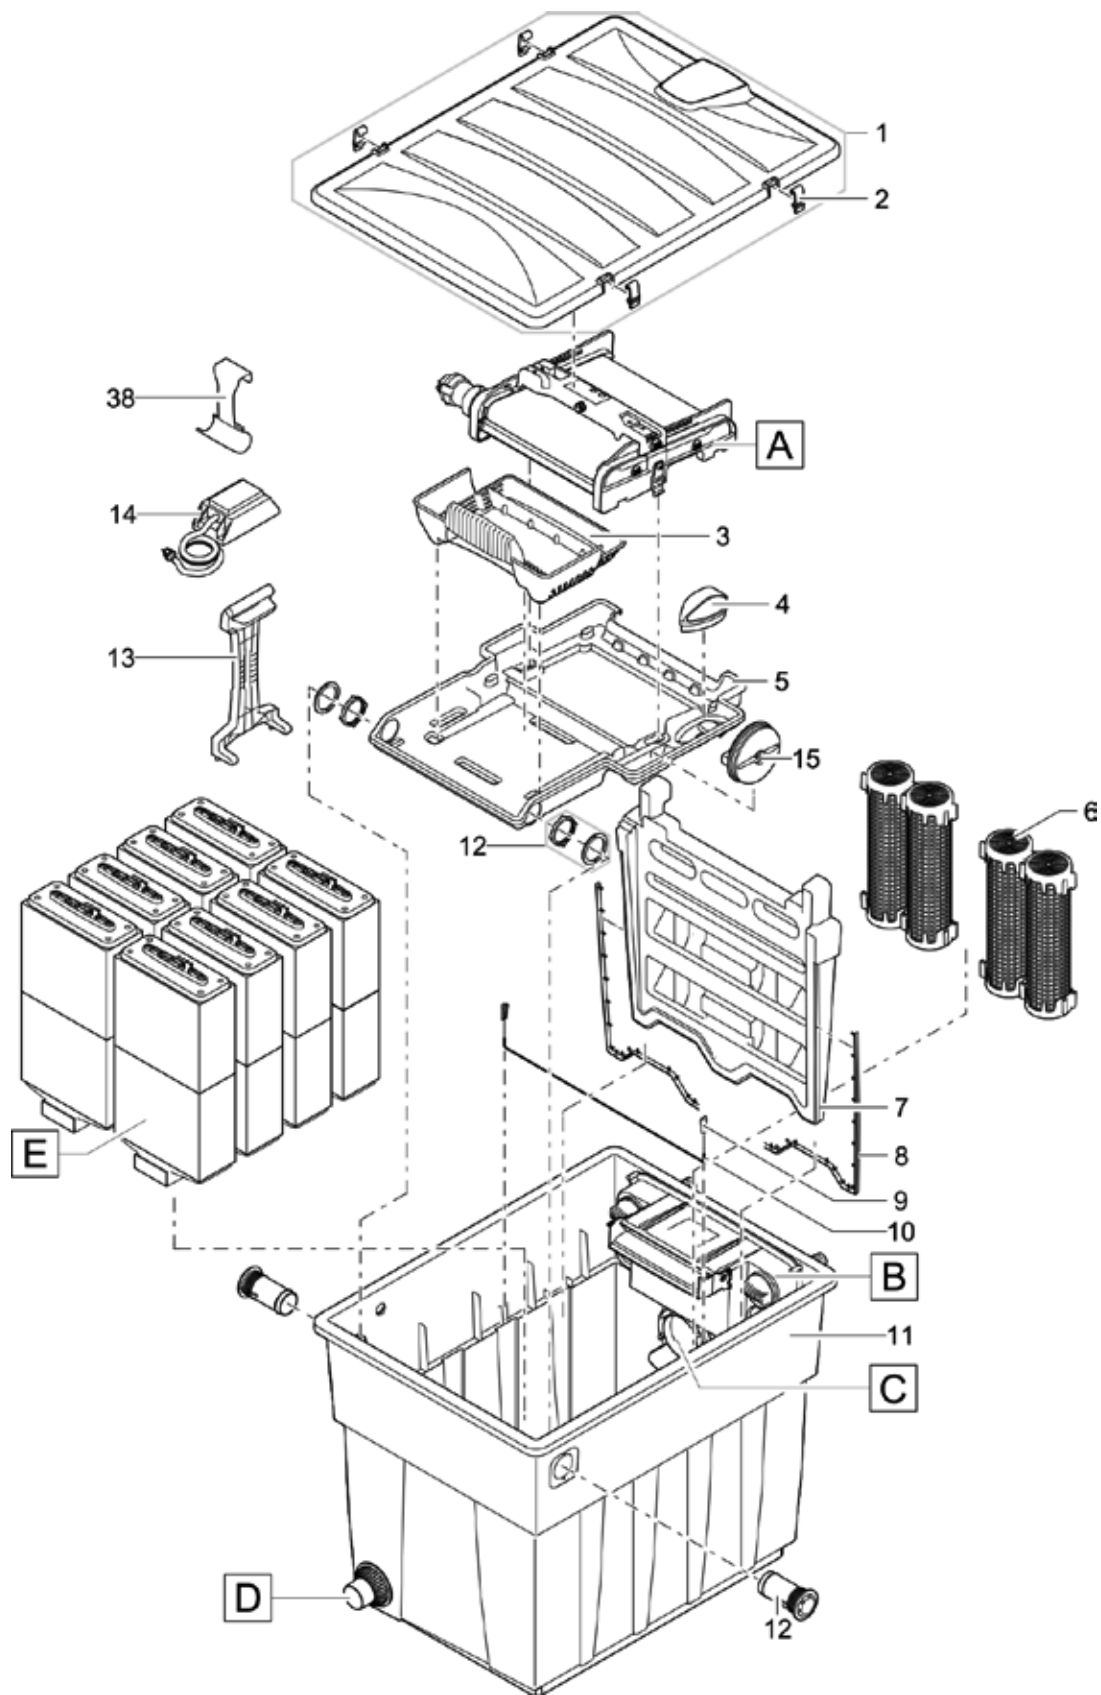

Item no.   Product
46178   BioTec ScreenMatic² 90000