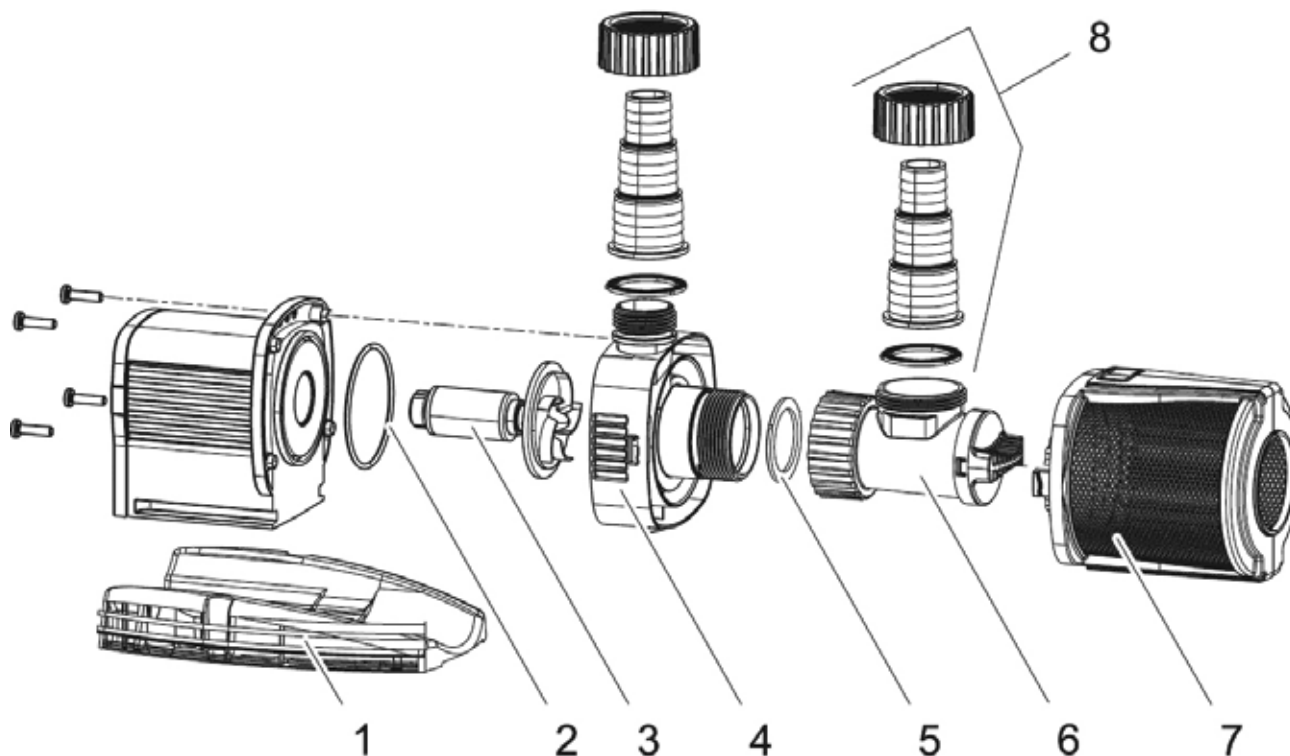

Item no.	Product
57390	Aquarius Universal Premium Eco 3000
57392	Aquarius Universal Premium Eco 4000

Pos.	Item no. Product	Product	Item no. Spare part	Spare part	Number
1	57390	Aquarius Universal Premium Eco 3000 [INT]	35752	ASM base Aquarius Universal Eco	1
	57392	Aquarius Universal Premium Eco 4000 [INT]			
2	57390	Aquarius Universal Premium Eco 3000 [INT]	25969	O-Ring NBR 60 x 2.5 SH70 A	1
	57392	Aquarius Universal Premium Eco 4000 [INT]			
3	57390	Aquarius Universal Premium Eco 3000 [INT]	35801	Impeller Aquarius Universal Eco 3000	1
	57392	Aquarius Universal Premium Eco 4000 [INT]	35802	Spare rotor cpl. EC-mini 4000	1
4	57390	Aquarius Universal Premium Eco 3000 [INT]	35825	Spare pump housing Aquar. Universal Eco	1
	57392	Aquarius Universal Premium Eco 4000 [INT]			
5	57390	Aquarius Universal Premium Eco 3000 [INT]	19491	Flat gasket hose tail 1 1/2"	1
	57392	Aquarius Universal Premium Eco 4000 [INT]			
6	57390	Aquarius Universal Premium Eco 3000 [INT]	26405	Suction unit Aquarius Universal size 4	1
	57392	Aquarius Universal Premium Eco 4000 [INT]			
7	57390	Aquarius Universal Premium Eco 3000 [INT]	35826	Spare pre filter Aquarius Universal Eco	1
	57392	Aquarius Universal Premium Eco 4000 [INT]			
8	57390	Aquarius Universal Premium Eco 3000 [INT]	35179	Add. pack Aquarius Universal 1600-6000	1
	57392	Aquarius Universal Premium Eco 4000 [INT]