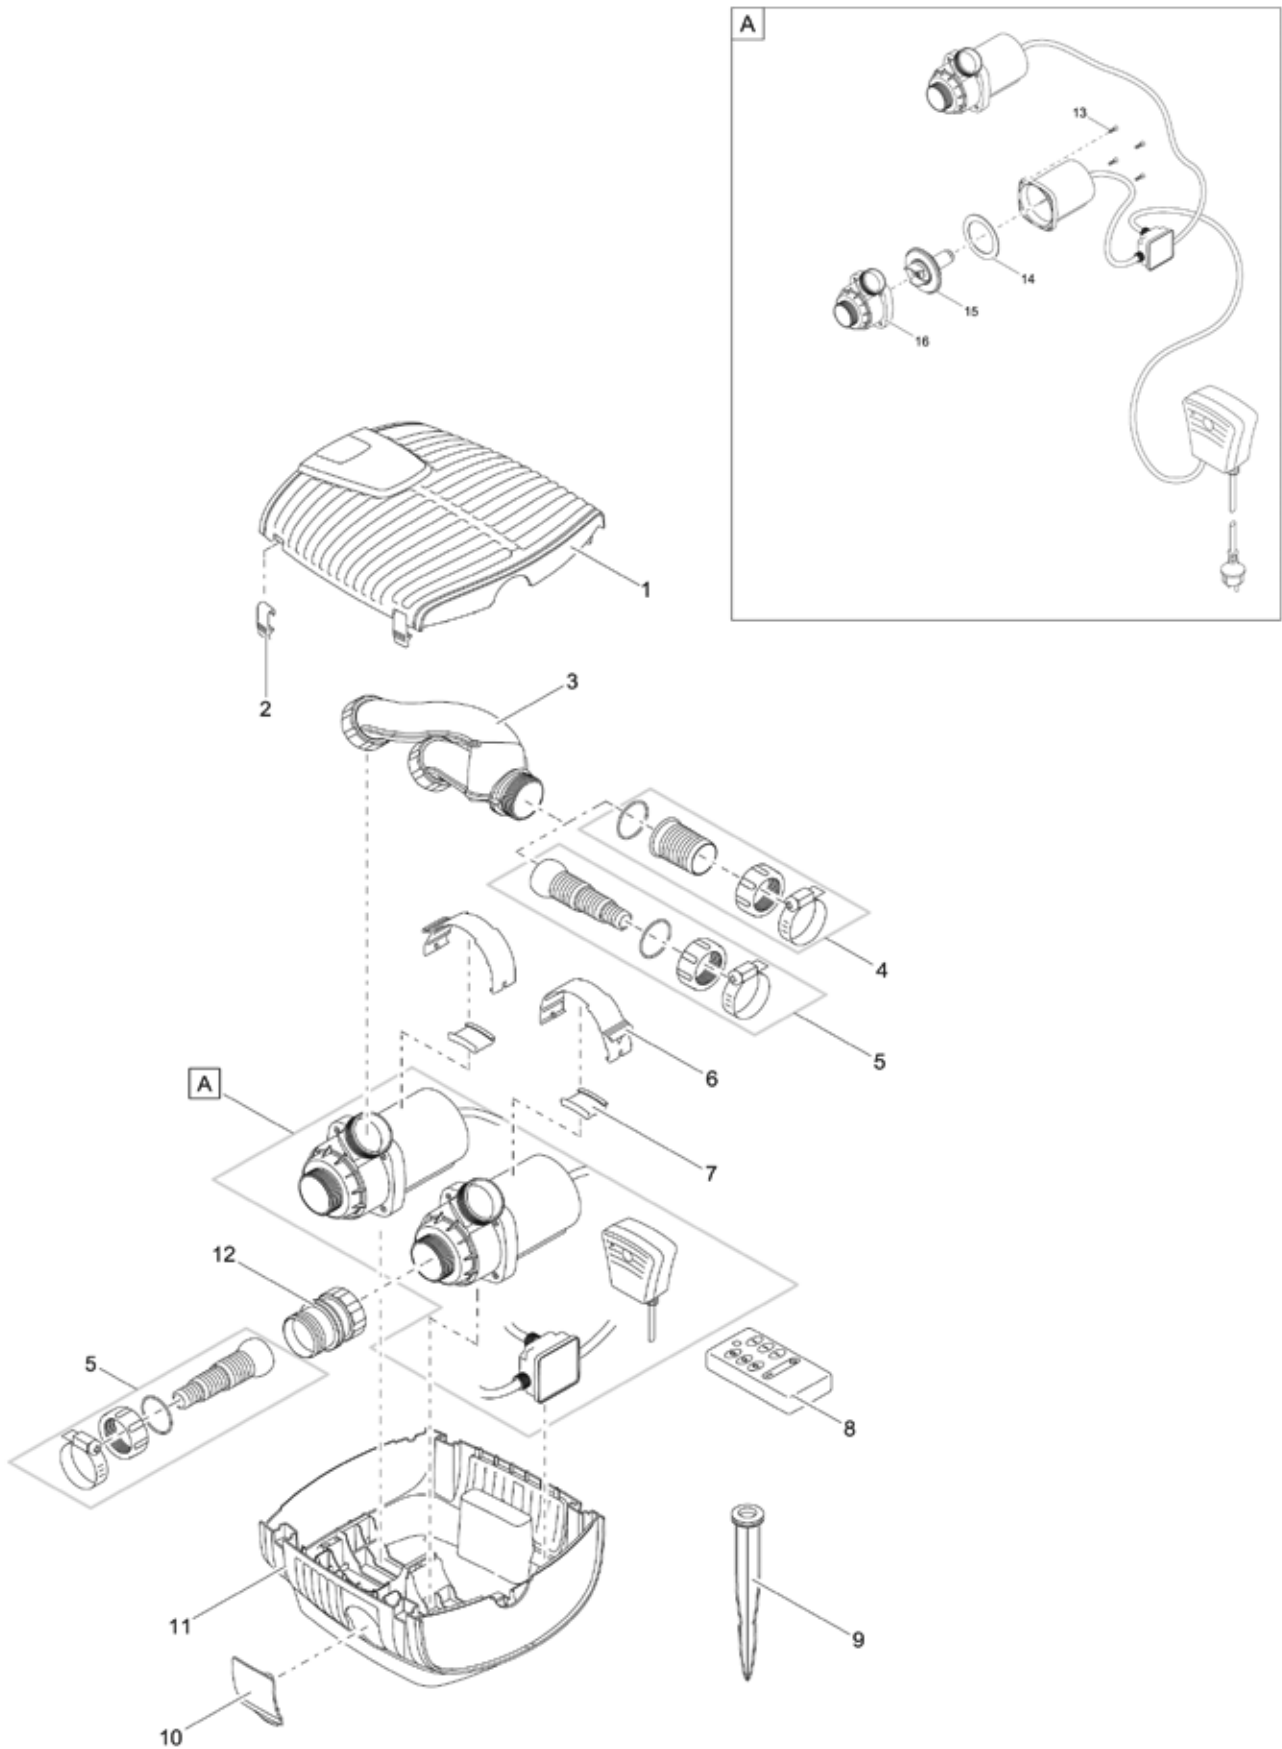

Item no.	Product
50708	AquaMax Eco Twin 20000
50710	AquaMax Eco Twin 30000