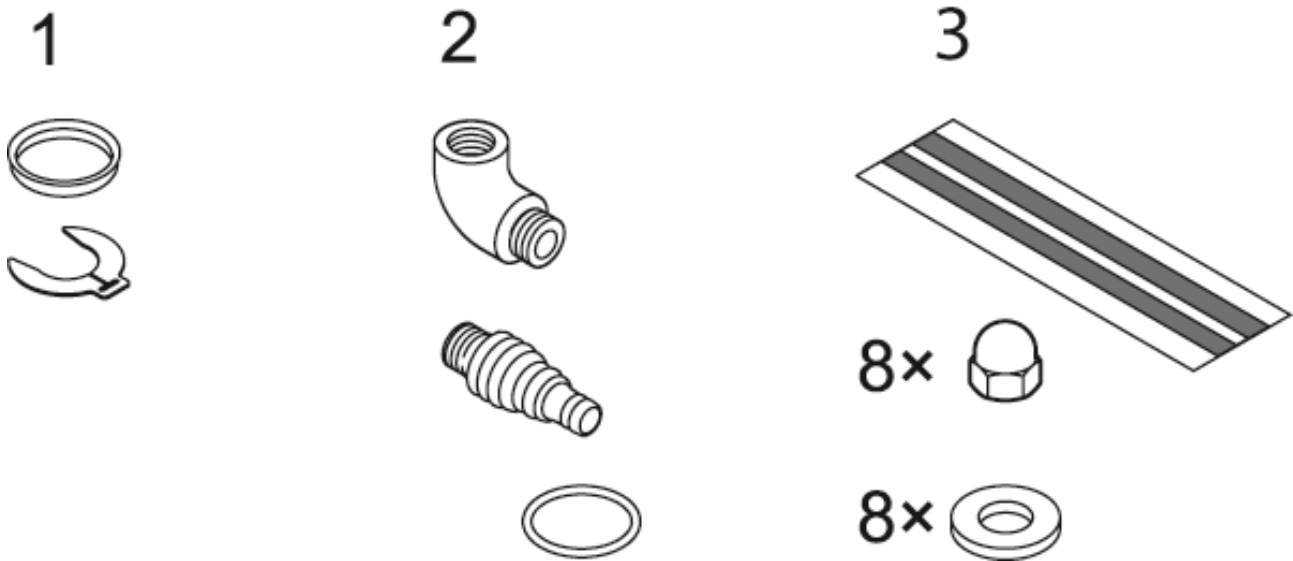

Item no.	Product
50800	Stainless steel watercourse start/end
50781	Stainless steel watercourse straight
50809	Stainless steel watercourse illumination
50798	Stainless steel watercourse 90° curve
50801	Stainless steel watercourse connection

Pos.	Item no. Product	Product	Item no. Spare part	Spare part	Number
1	50800	Stainless steel watercourse start/end [INT]	18306	Additional pack watercourse illumination	1
	50781	Stainless steel watercourse straight [INT]			
	50809	Stainless steel watercourse illumination [INT]			
	50798	Stainless steel watercourse 90° curve [INT]			
	50801	Stainless steel watercourse connection [INT]			
2	50800	Stainless steel watercourse start/end [INT]	18311	Additional pack watercourse start/end	1
	50781	Stainless steel watercourse straight [INT]			
	50809	Stainless steel watercourse illumination [INT]			
	50798	Stainless steel watercourse 90° curve [INT]			
	50801	Stainless steel watercourse connection [INT]			
3	50800	Stainless steel watercourse start/end [INT]	18671	Spare part set connection element	1
	50781	Stainless steel watercourse straight [INT]			
	50809	Stainless steel watercourse illumination [INT]			
	50798	Stainless steel watercourse 90° curve [INT]			
	50801	Stainless steel watercourse connection [INT]