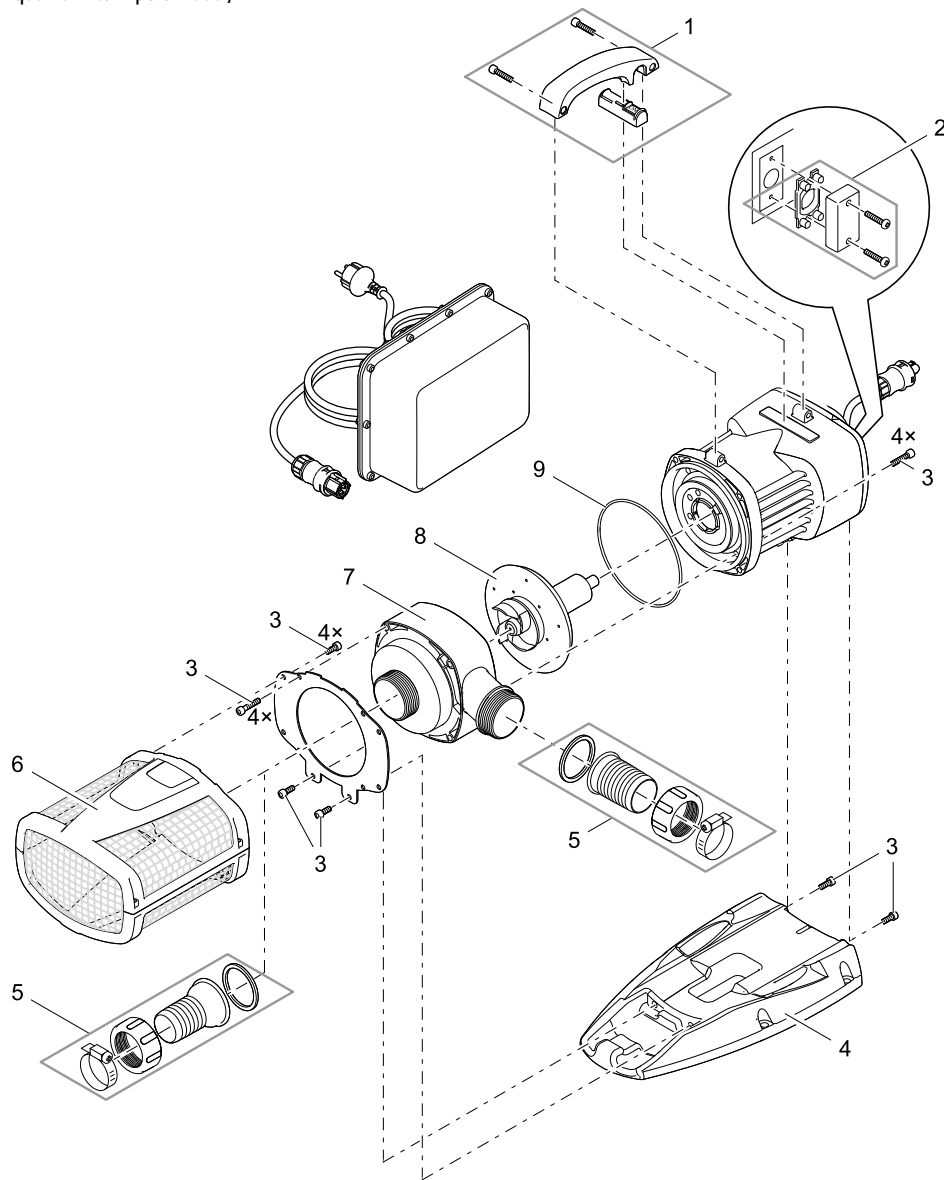

Item no.	Product
55313	AquaMax Eco Expert 20000 / 12 V
77918	AquaMax Eco Expert 27000 / 12 V

Pos.	Item no. Product	Product	Item no. Spare part	Spare part	Number
1	55313	AquaMax Eco Expert 20000 / 12 V [INT]	40510	Spare handle with switch set	1
2	55313	AquaMax Eco Expert 20000 / 12 V [INT]	40509	ASM gland seal with gasket set	1
4	55313	AquaMax Eco Expert 20000 / 12 V [INT]	70464	ASM base EC2 Maxi	1
5	55313	AquaMax Eco Expert 20000 / 12 V [INT]	35359	Connection kit Aquamax Expert	1
6	55313	AquaMax Eco Expert 20000 / 12 V [INT]	37838	ASM filter housing AquaMax Expert	1
7	55313	AquaMax Eco Expert 20000 / 12 V [INT]	37837	ASM pump housing AquaMax Eco Exp. 26000	1
8	55313	AquaMax Eco Expert 20000 / 12 V [INT]	40508	Spare rotor AquaMax Eco Exp. 21000-26000	1
9	55313	AquaMax Eco Expert 20000 / 12 V [INT]	32972	O-Ring NBR 127 x 4.0 SH70	1
10	77918	AquaMax Eco Expert 27000 / 12 V [INT]	40510	Spare handle with switch set	1
20	77918	AquaMax Eco Expert 27000 / 12 V [INT]	40509	ASM gland seal with gasket set	1
30	77918	AquaMax Eco Expert 27000 / 12 V [INT]	49998	Base EC2 Maxi XL	1
40	77918	AquaMax Eco Expert 27000 / 12 V [INT]	35359	Connection kit Aquamax Expert	1
50	77918	AquaMax Eco Expert 27000 / 12 V [INT]	49997	ASM filter housing AquaMax Expert 44000	1
60	77918	AquaMax Eco Expert 27000 / 12 V [INT]	50190	ASM pump housing Aquarius/AquaMax 44000	1
70	77918	AquaMax Eco Expert 27000 / 12 V [INT]	36087	Spare rotor AquaMax Eco Expert 36/44000	1
80	77918	AquaMax Eco Expert 27000 / 12 V [INT]	32972	O-Ring NBR 127 x 4.0 SH70	1