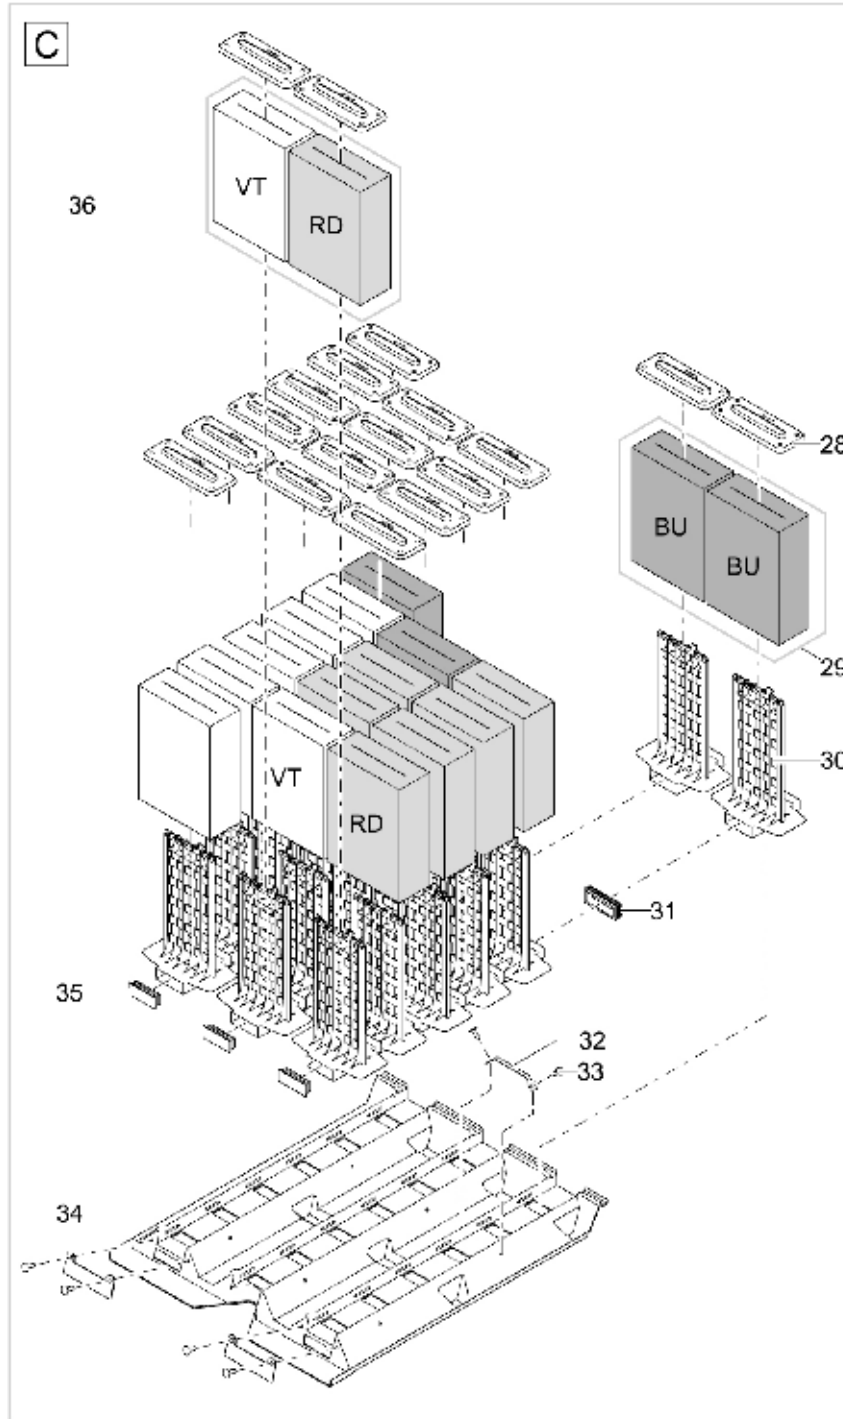

Pos.	Item no. Product	Product	Item no. Spare part	Spare part	Number
1	57696	BioTec ScreenMatic² 140000 [INT]	73381	ASM cover ScreenMatic 140000	1
2	57696	BioTec ScreenMatic² 140000 [INT]	34868	ASM handle BioTec 36	1
3	57696	BioTec ScreenMatic² 140000 [INT]	42345	Screen holder BioTec ScreenMatic 140000	1
4	57696	BioTec ScreenMatic² 140000 [INT]	42449	Brush BioTec ScreenMatic	1
5	57696	BioTec ScreenMatic² 140000 [INT]	34864	Spare clip BioTec 36	1
6	57696	BioTec ScreenMatic² 140000 [INT]	25507	Substrate pipe cpl. BioTec 18 / 36	1
7	57696	BioTec ScreenMatic² 140000 [INT]	43686	Spare case BioTec ScreenMatic² 140000	1
8	57696	BioTec ScreenMatic² 140000 [INT]	44181	Spare screen holder fixation 2015	1
9	57696	BioTec ScreenMatic² 140000 [INT]	44336	Spare wedge plate	1
10	57696	BioTec ScreenMatic² 140000 [INT]	34734	Cleaner BioTec	1
11	57696	BioTec ScreenMatic² 140000 [INT]	42346	Mud basket BioTec ScreenMatic	1
12	57696	BioTec ScreenMatic² 140000 [INT]	15118	Transformer 6 VA 2m H05RN-F 2 x 0.75 mm²	1
13	57696	BioTec ScreenMatic² 140000 [INT]	44173	Plug BioTec ScreenMatic 140000	1
14	57696	BioTec ScreenMatic² 140000 [INT]	42384	ASM BioTec ScreenMatic 140000	1
15	57696	BioTec ScreenMatic² 140000 [INT]	44178	Spare small parts BioTec ScreenM. 2015	1
16	57696	BioTec ScreenMatic² 140000 [INT]	44186	Spare ASM controller ScreenMatic 140000	1
17	57696	BioTec ScreenMatic² 140000 [INT]	42326	Woven fabric BioTec ScreenMatic 140000	1
18	57696	BioTec ScreenMatic² 140000 [INT]	44177	ASM scraper with brush ScreenMatic 2015	1
19	57696	BioTec ScreenMatic² 140000 [INT]	44183	Spare traction unit BioTec ScreenMatic²	1
20	57696	BioTec ScreenMatic² 140000 [INT]	48674	Add. pack ScreenMatic² 2017	1
21	57696	BioTec ScreenMatic² 140000 [INT]	43749	Step. grommet 1 1/2"+thread closed 2018	1
22	57696	BioTec ScreenMatic² 140000 [INT]	19506	Flat gasket NBR 60 x 47 x 3 SH40	1
23	57696	BioTec ScreenMatic² 140000 [INT]	44338	ASM distributor ScreenMatic 140000	1
24	57696	BioTec ScreenMatic² 140000 [INT]	25691	O-Ring NBR 54 x 4 SH40	1
25	57696	BioTec ScreenMatic² 140000 [INT]	42949	Inlet locking nut BioTec ScreenMatic	1
26	57696	BioTec ScreenMatic² 140000 [INT]	44179	Spare gasket seal distributor	1
27	57696	BioTec ScreenMatic² 140000 [INT]	25000	Oval head screw CH-V2A DIN 7981 4.8 x 22	1
28	57696	BioTec ScreenMatic² 140000 [INT]	34670	Foam pad cover BioTec	1
29	57696	BioTec ScreenMatic² 140000 [INT]	42896	Replacement set foam blue BioTec 60/140	1
30	57696	BioTec ScreenMatic² 140000 [INT]	34733	Foam holder BioTec 18 / 36	1
31	57696	BioTec ScreenMatic² 140000 [INT]	25542	Gasket foam holder BioTec 36	1
32	57696	BioTec ScreenMatic² 140000 [INT]	25922	Clip foam holder BioTec 36	1
33	57696	BioTec ScreenMatic² 140000 [INT]	25546	Rivet skiffi BioTec 36	1
34	57696	BioTec ScreenMatic² 140000 [INT]	25547	Sealing BioTec 36 128 x 47 SH40	1
35	57696	BioTec ScreenMatic² 140000 [INT]	45325	Foam holder locking clip BioTec	1
36	57696	BioTec ScreenMatic² 140000 [INT]	42894	Repl. set foam red/purple BioTec 60/140	1
37	57696	BioTec ScreenMatic² 140000 [INT]	19005	ASM connection set DN 110	1
38	57696	BioTec ScreenMatic² 140000 [INT]	35255	Spare part plug BioTec 36	1
39	57696	BioTec ScreenMatic² 140000 [INT]	24229	Screw CH-V2A DIN 7983 6.3 x 25	1
40	57696	BioTec ScreenMatic² 140000 [INT]	24230	Flat gasket bottom drain BioTec 36	1
41	57696	BioTec ScreenMatic² 140000 [INT]	34253	Drain bend	1
42	57696	BioTec ScreenMatic² 140000 [INT]	25996	Distance part BioTec 36	1
43	57696	BioTec ScreenMatic² 140000 [INT]	34835	Outlet guide BioTec 36	1
44	57696	BioTec ScreenMatic² 140000 [INT]	44188	ASM drain lever cpl. BioTec 140000	1
45	57696	BioTec ScreenMatic² 140000 [INT]	44308	ASM brush holder ScreenMatic	1
46	57696	BioTec ScreenMatic² 140000 [INT]	42450	Mud flap cap	1
47	57696	BioTec ScreenMatic² 140000 [INT]	34367	Inlet 2" connection set BioTec 30	1