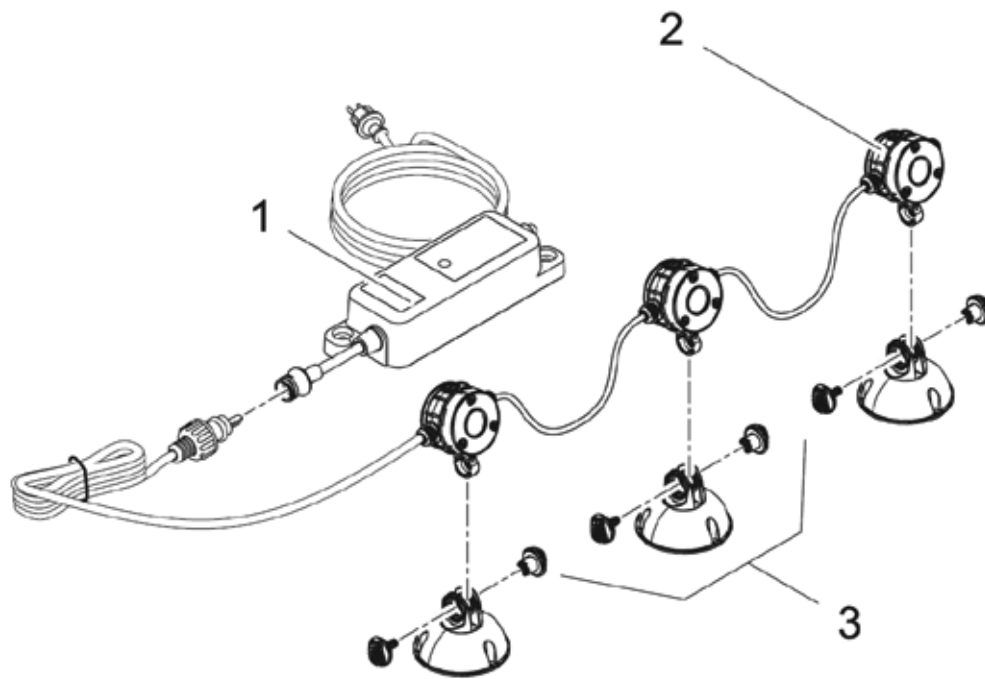

Item no.	Product
57140	Luminis 3

Pos.	Item no. Product	Product	Item no. Spare part	Spare part	Number
1	57140	Luminis 3 [INT]	15562	ASM electronic box LunAqua Mini	1
2	57140	Luminis 3 [INT]	50512	LunAqua Mini LED	1
3	57140	Luminis 3 [INT]	35649	ASM base Luminis / LunAqua Classic	1