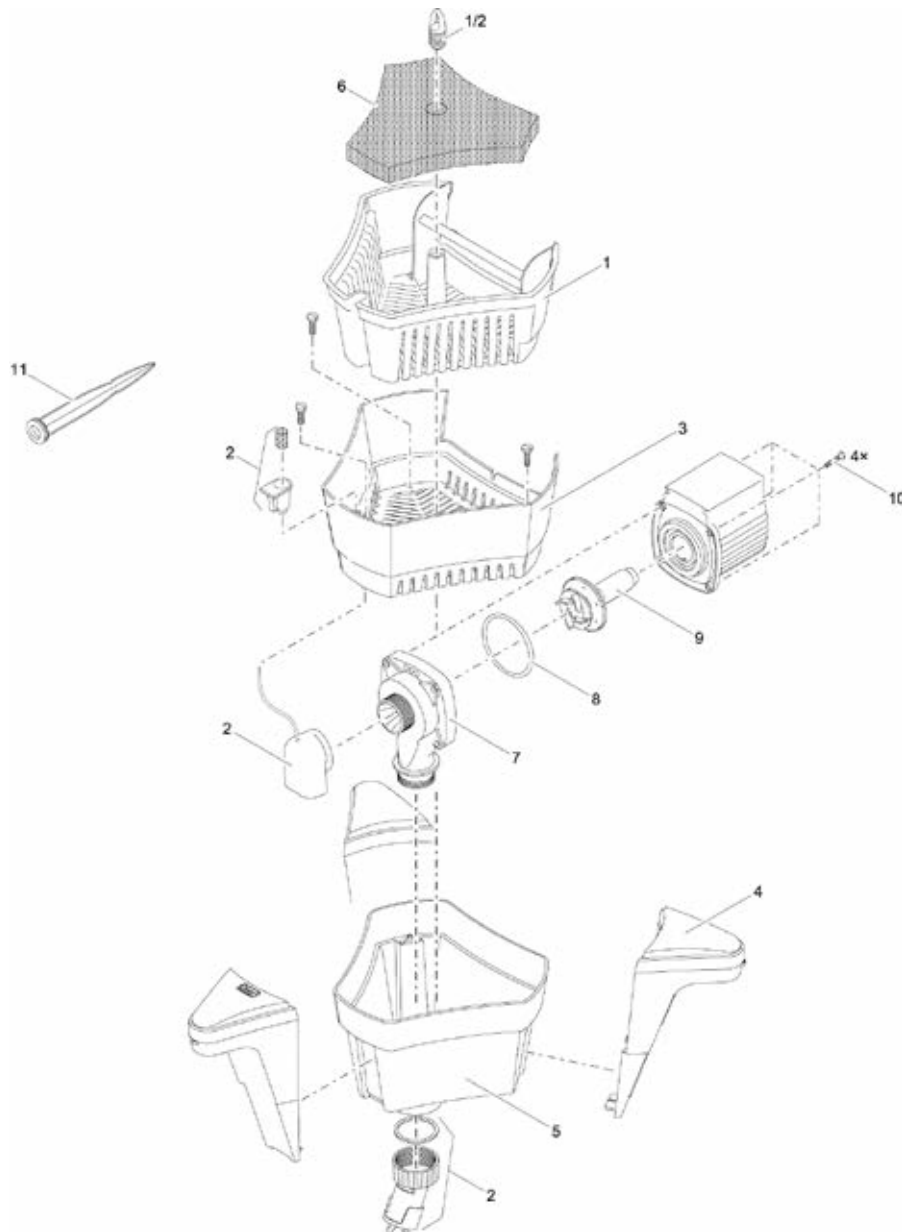

Item no.	Product
50170	SwimSkim 50

Pos.	Item no. Product	Product	Item no. Spare part	Spare part	Number
1	50170	SwimSkim 50 [INT]	12497	ASM basket SwimSkim 50	1
2	50170	SwimSkim 50 [INT]	12499	Spare part additional pack SwimSkim 50	1
3	50170	SwimSkim 50 [INT]	12021	Filter box SwimSkim CWS	1
4	50170	SwimSkim 50 [INT]	11466	Float welded SwimSkim CWS	1
5	50170	SwimSkim 50 [INT]	11328	Pump chamber SwimSkim CWS	1
6	50170	SwimSkim 50 [INT]	12433	Foam SwimSkim CWS	1
7	50170	SwimSkim 50 [INT]	11825	Spare pump housing Max 3500-5500	1
8	50170	SwimSkim 50 [INT]	25969	O-Ring NBR 60 x 2.5 SH70 A	1
9	50170	SwimSkim 50 [INT]	21912	Spare rotor AquaMax Eco Classic 3500	1
10	50170	SwimSkim 50 [INT]	6055	Oval head screw V2A DIN 7985 M5 x 20 H	1
11	50170	SwimSkim 50 [INT]	20284	Spike	1