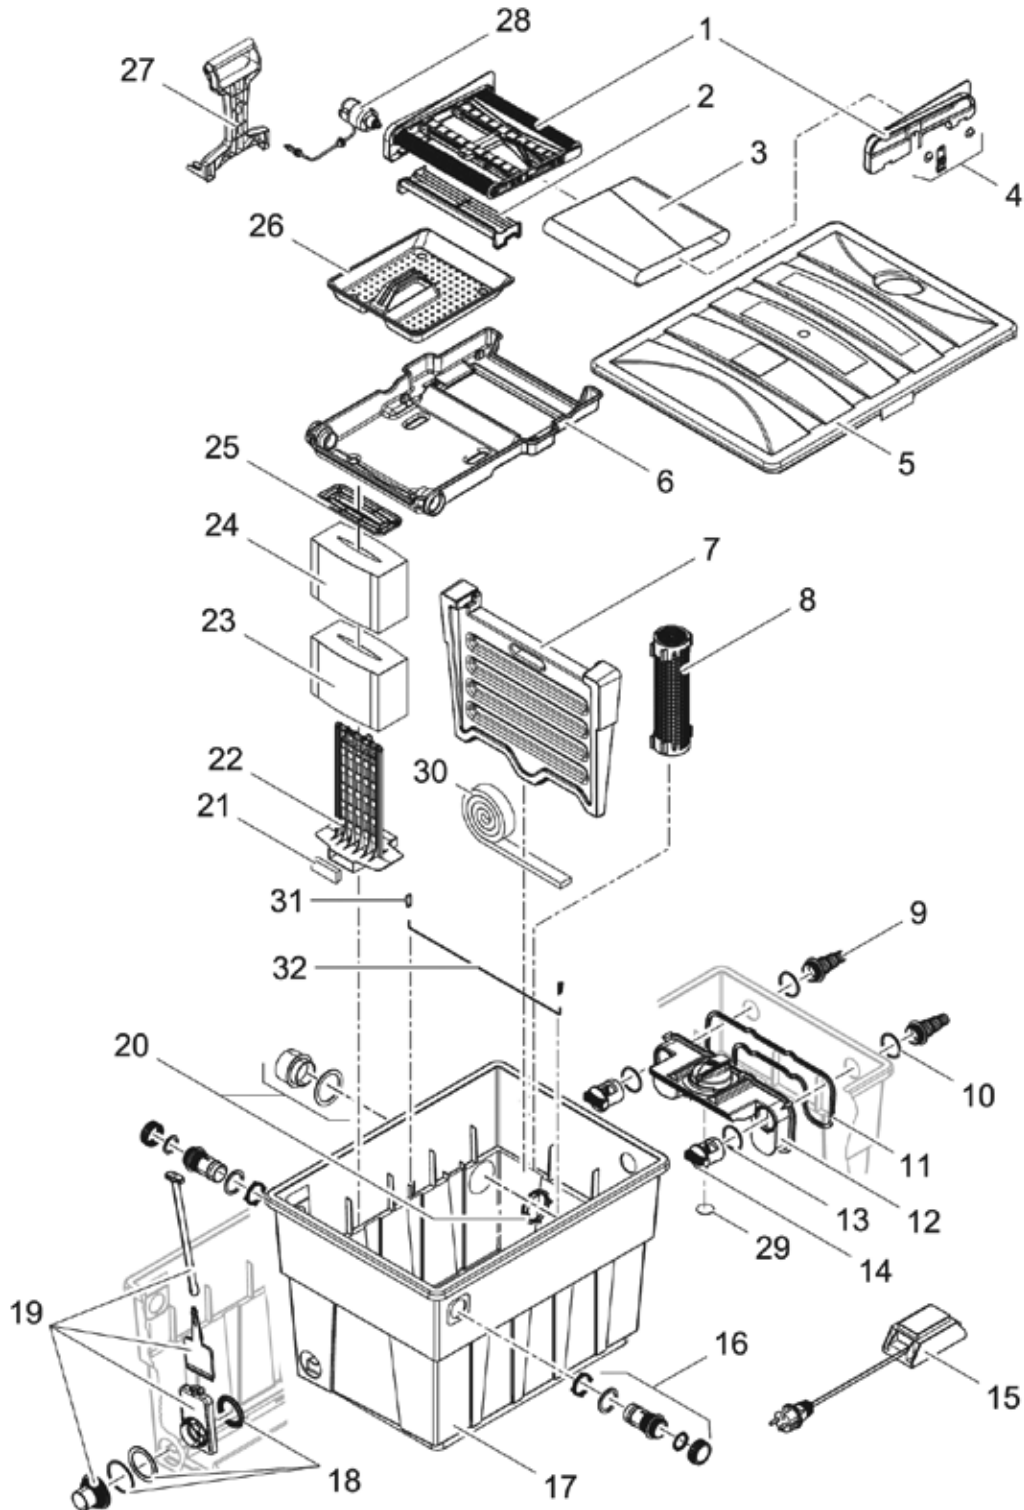

Item no.	Product
57127	BioTec ScreenMatic 12
57128	BioTec ScreenMatic 18
57213	GB BioTec ScreenMatic 12
57214	GB BioTec ScreenMatic 18