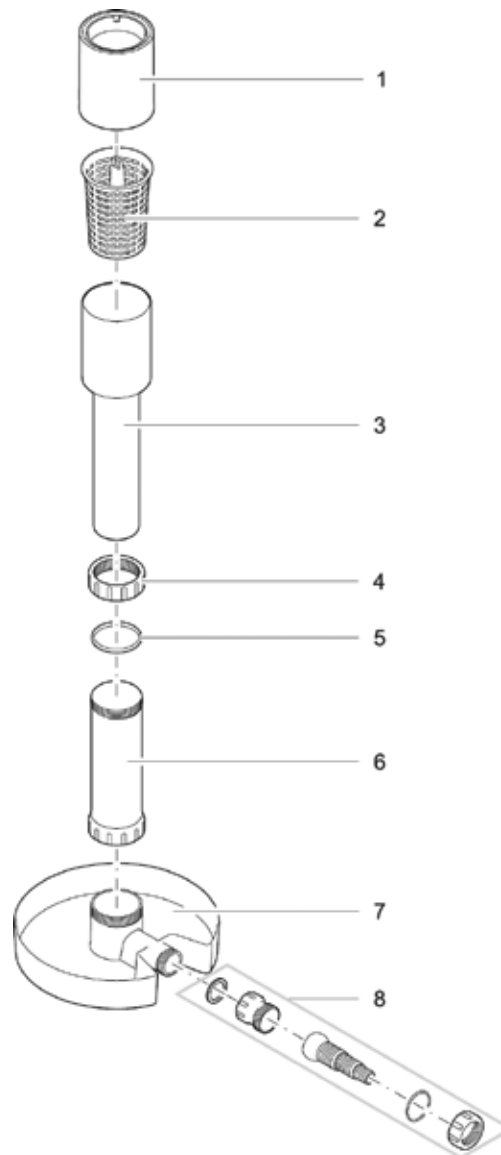

Item no.	Product
51236	AquaSkim 20
56907	AquaSkim 40

Pos.	Item no. Product	Product	Item no. Spare part	Spare part	Number
1	51236	AquaSkim 20 [INT]	21110	Float ring AquaSkim 20	1
	56907	AquaSkim 40 [INT]	33284	Float ring AquaSkim 40	1
2	51236	AquaSkim 20 [INT]	21109	Filter basket AquaSkim 20	1
	56907	AquaSkim 40 [INT]	33285	Filter basket AquaSkim 40	1
3	51236	AquaSkim 20 [INT]	21111	Top AquaSkim 20	1
	56907	AquaSkim 40 [INT]	35263	Top AquaSkim 40	1
4	51236	AquaSkim 20 [INT]	35264	Coupling nut 3"	1
	56907	AquaSkim 40 [INT]			
5	51236	AquaSkim 20 [INT]	26737	Clamp gasket AquaSkim 40	1
	56907	AquaSkim 40 [INT]			
6	51236	AquaSkim 20 [INT]	35262	Bottom part AquaSkim 40	1
	56907	AquaSkim 40 [INT]			
7	51236	AquaSkim 20 [INT]	27027	Base AquaSkim 40	1
	56907	AquaSkim 40 [INT]			
8	51236	AquaSkim 20 [INT]	35304	Additional pack AquaSkim 20 / 40	1
	56907	AquaSkim 40 [INT]