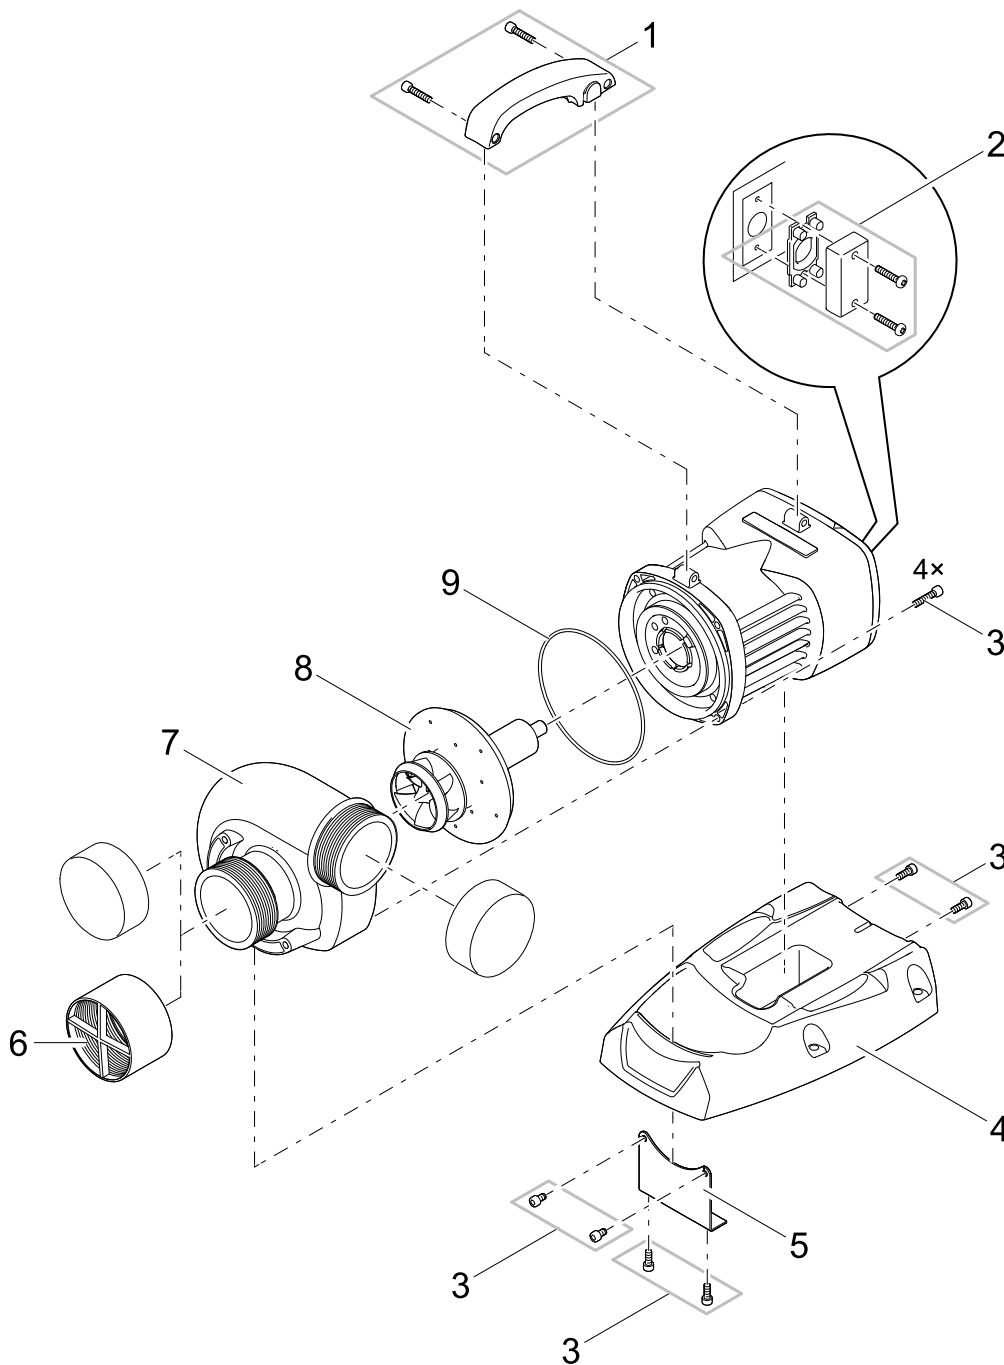

Item no.   **Product**
73657   AquaMax Eco Titanium 51000

Pos.	Item no. Product	Product	Item no. Spare part	Spare part	Number
1	73657	AquaMax Eco Titanium 51000 [INT]	43863	Spare handle with rubber plug Titanium	1
2	73657	AquaMax Eco Titanium 51000 [INT]	40509	ASM gland seal with gasket set	1
3	73657	AquaMax Eco Titanium 51000 [INT]	43864	Spare screws set Titanium	1
4	73657	AquaMax Eco Titanium 51000 [INT]	42061	Base EC2 Maxi Titanium	1
5	73657	AquaMax Eco Titanium 51000 [INT]	42094	Holding plate EC2 Maxi Titanium	1
6	73657	AquaMax Eco Titanium 51000 [INT]	43329	Safety grid AquaMax Eco 3"	1
7	73657	AquaMax Eco Titanium 51000 [INT]	41405	Pump housing AquaMax Titanium machined	1
8	73657	AquaMax Eco Titanium 51000 [INT]	43865	Spare rotor AquaMax Eco Titanium	1
9	73657	AquaMax Eco Titanium 51000 [INT]	15574	O-Ring NBR 125 x 3.5 SH70	1