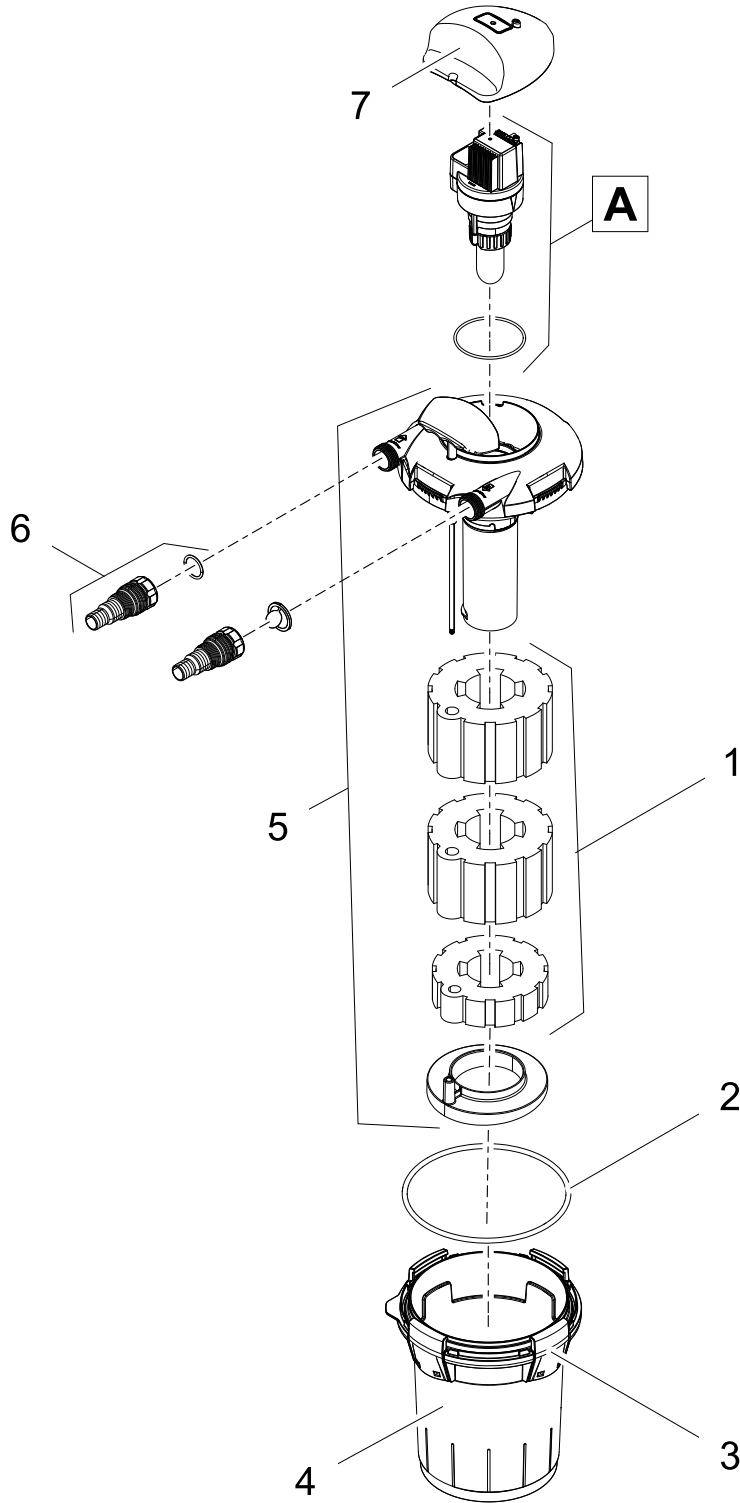

Item no.	Product
50499	BioPress Set 4000
50504	GB BioPress Set 4000