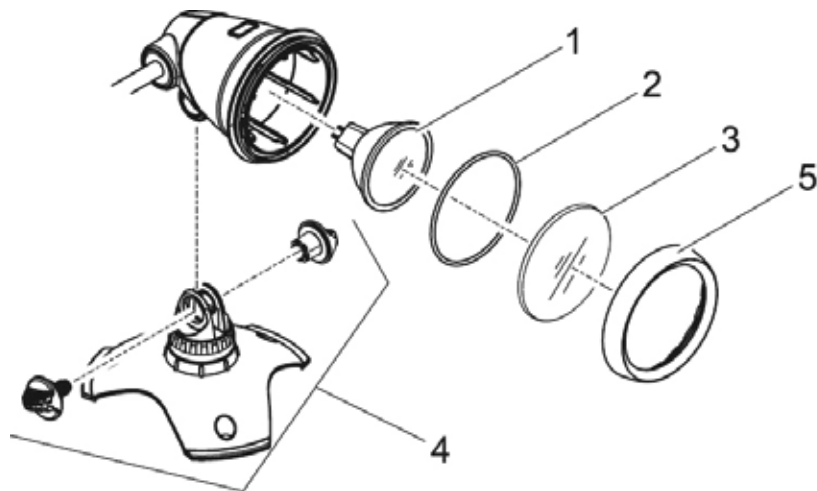

Item no.	Product
57034	LunAqua 3 LED Set 1
57035	LunAqua 3 LED Set 3

Pos.	Item no. Product	Product	Item no. Spare part	Spare part	Number
1	57034	LunAqua 3 LED Set 1 [INT]	47727	LED Lamp LunAqua 3 LED 2017	1
	57035	LunAqua 3 LED Set 3 [INT]			
2	57034	LunAqua 3 LED Set 1 [INT]	27267	O-Ring SI 61 x 2 SH70 A black	1
	57035	LunAqua 3 LED Set 3 [INT]			
3	57034	LunAqua 3 LED Set 1 [INT]	27259	Lens clear LunAqua 3	1
	57035	LunAqua 3 LED Set 3 [INT]			
4	57034	LunAqua 3 LED Set 1 [INT]	22982	Spare part base LunAqua 3 LED	1
	57035	LunAqua 3 LED Set 3 [INT]			
5	57034	LunAqua 3 LED Set 1 [INT]	27073	Coupling nut LunAqua 3 / Classic LED	1
	57035	LunAqua 3 LED Set 3 [INT]			
6	57034	LunAqua 3 LED Set 1 [INT]	27067	Transformer 20VA 2m H05RN-F 2 x 0.75 mm²	1
	57035	LunAqua 3 LED Set 3 [INT]			
7	57034	LunAqua 3 LED Set 1 [INT]	15117	Adapter male H05RN-F2x0.75/female 3x2.35	1
	57035	LunAqua 3 LED Set 3 [INT]			
8	57034	LunAqua 3 LED Set 1 [INT]	20284	Spike	1
	57035	LunAqua 3 LED Set 3 [INT]