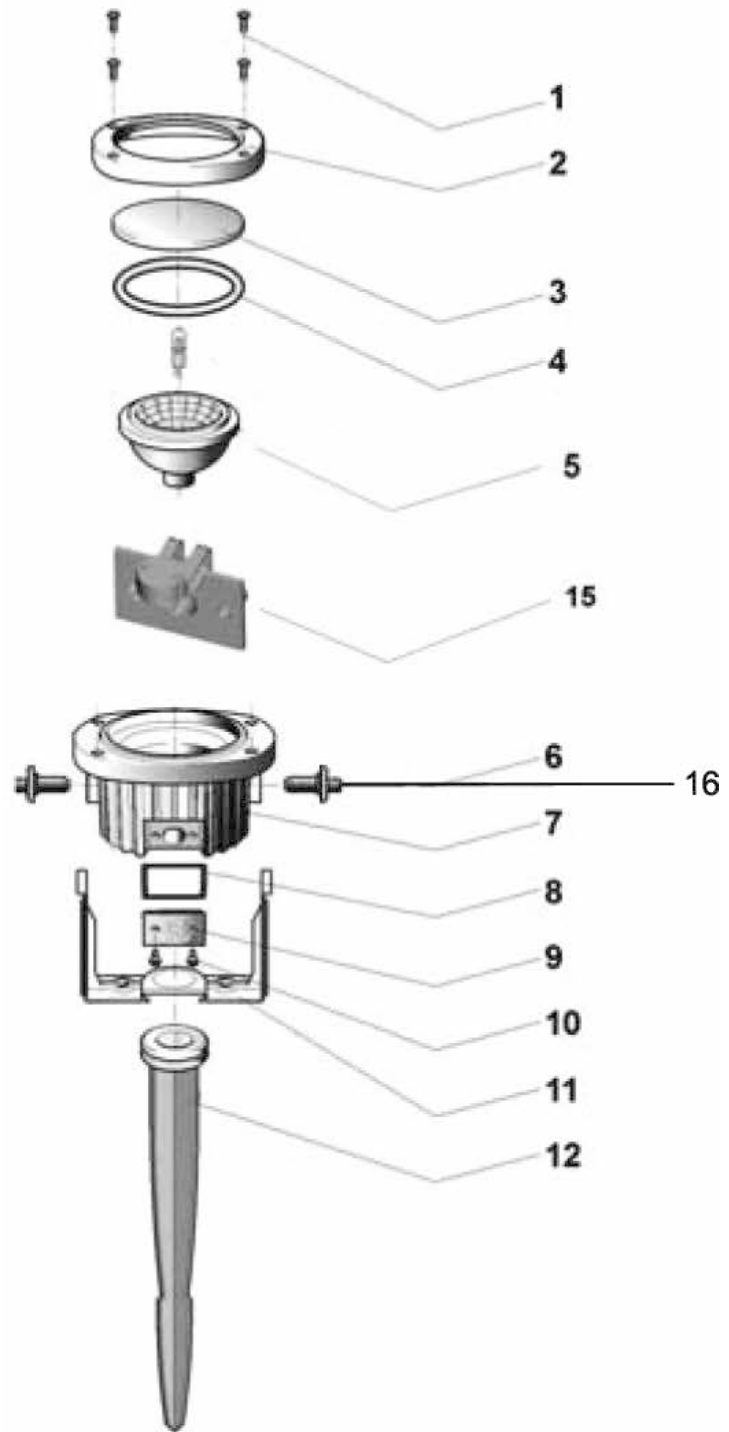

Item no.	Product
54034	LunAqua 10
54314	LunAqua 35 Set