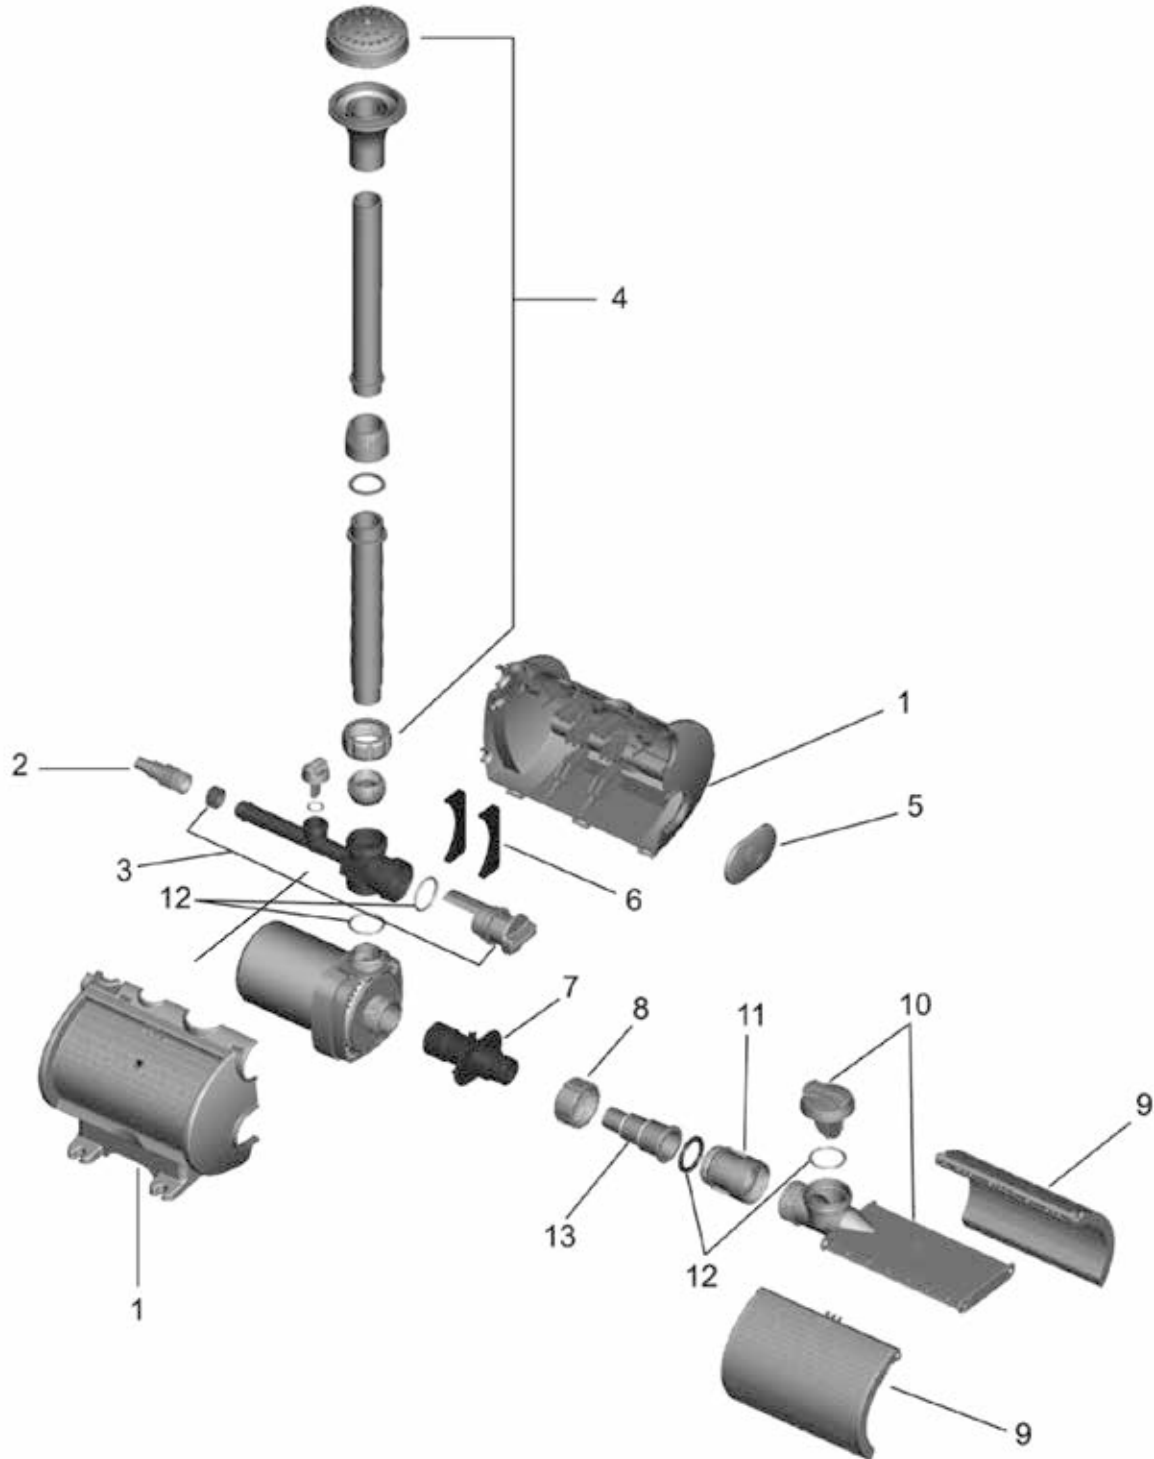

Item no.	Product
56315	Aquarius Fountain Set 4000
56319	Aquarius Fountain Set 6000
56323	Aquarius Fountain Set 8000
56332	Aquarius Fountain Set 12000