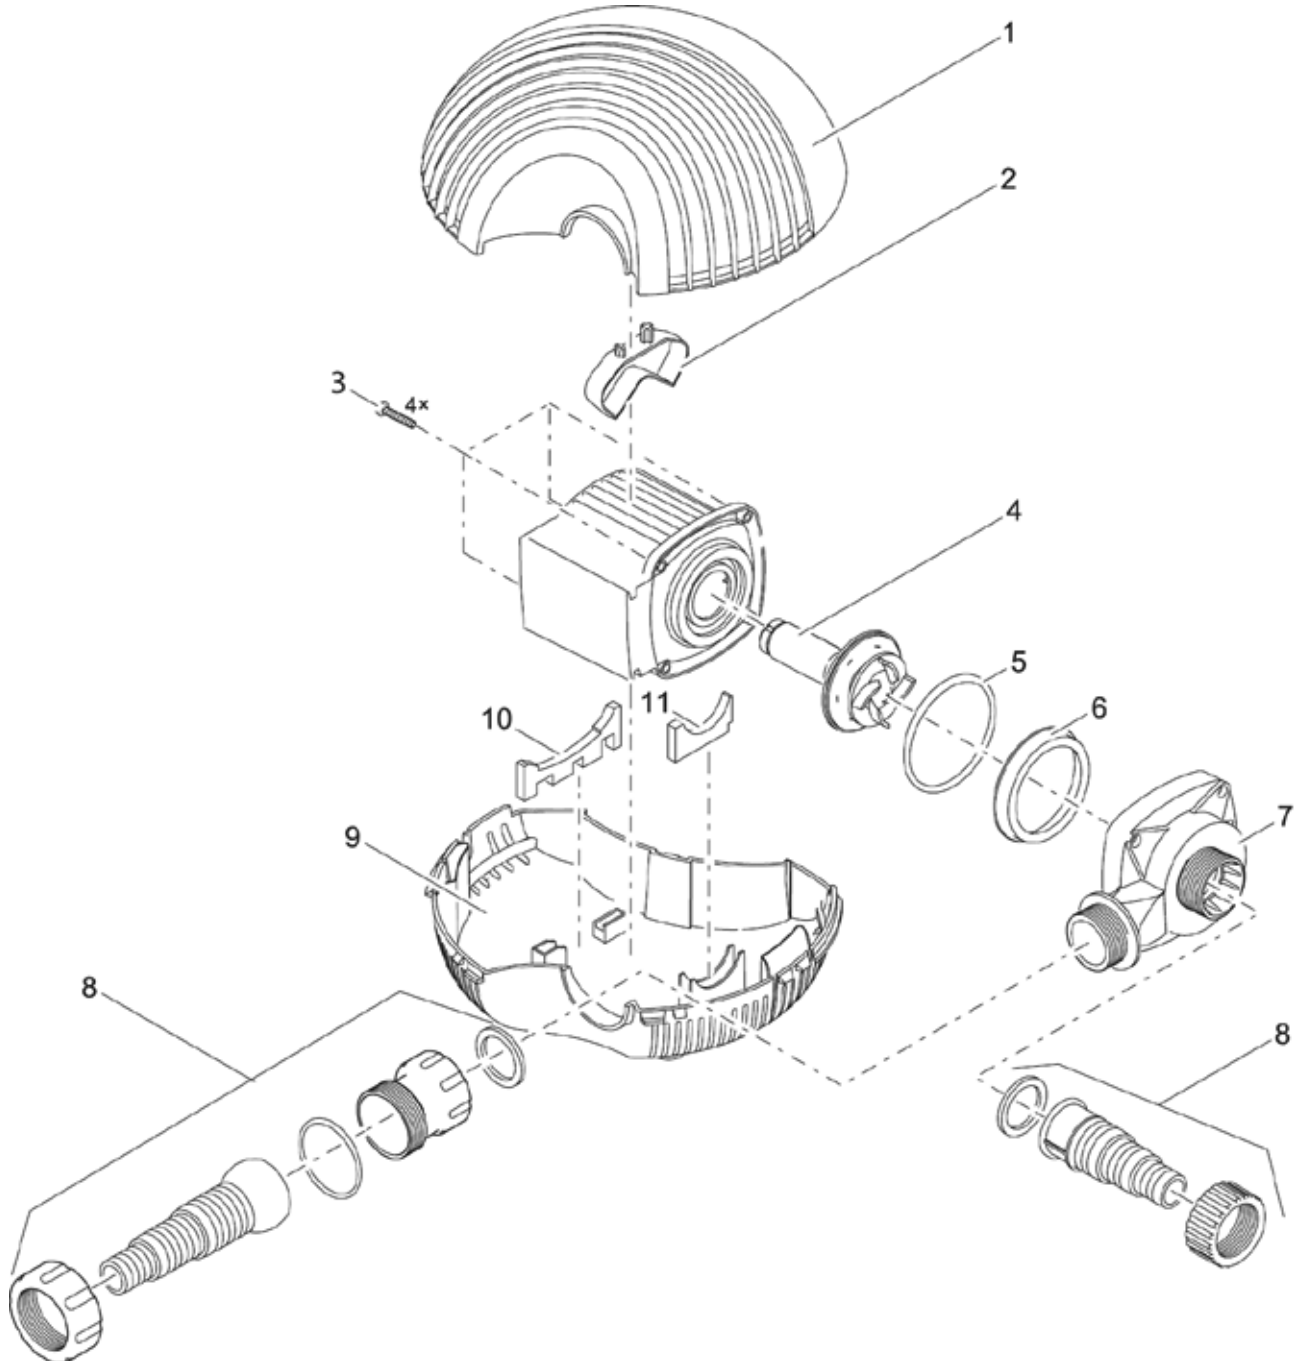

Item no.	Product
50071	AquaMax Eco 3500
50072	AquaMax Eco 5500
50073	AquaMax Eco 8500