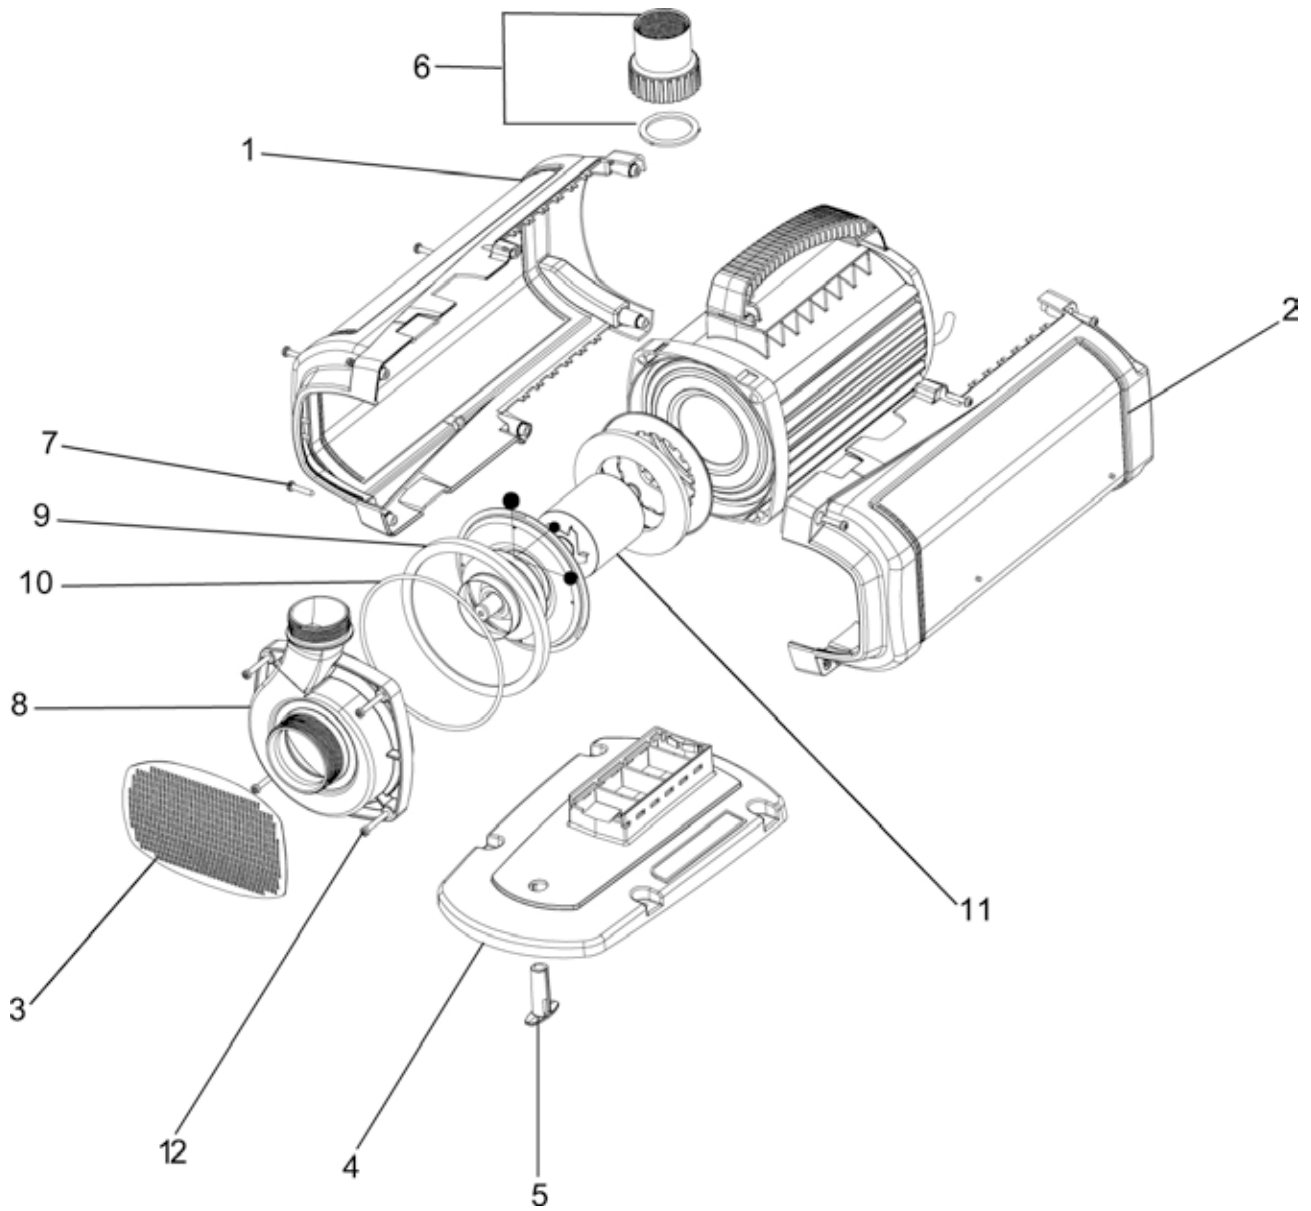

Item no.	Product
56870	Aquarius Universal Expert 21000
56871	Aquarius Universal Expert 27000
56872	Aquarius Universal Expert 40000