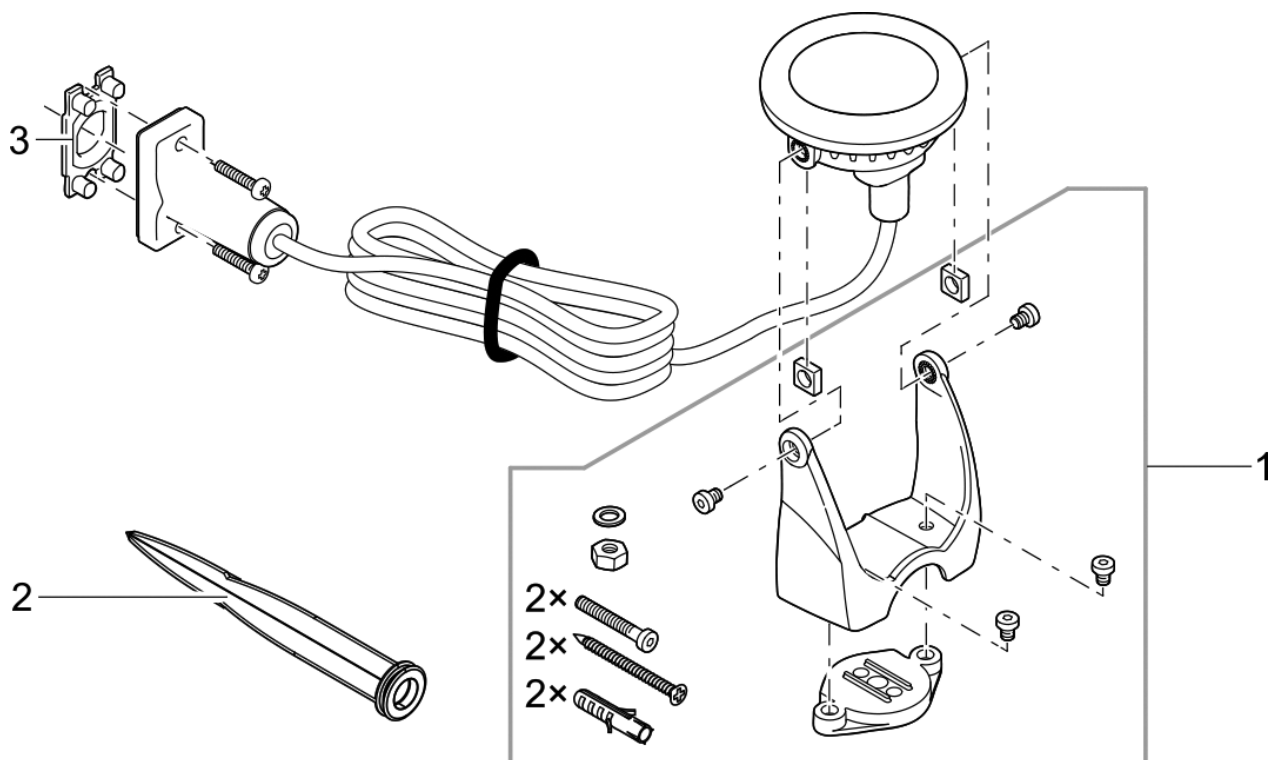

Item no.	Product
42638	ProfiLux Garden LED RGB

Pos.	Item no. Product	Product	Item no. Spare part	Spare part	Number
1	42638	ProfiLux Garden LED RGB [INT]	43754	Spare retainer set LunAqua Power LED W	1
2	42638	ProfiLux Garden LED RGB [INT]	20284	Spike	1
3	42638	ProfiLux Garden LED RGB [INT]	47019	Gasket EGC blue	1