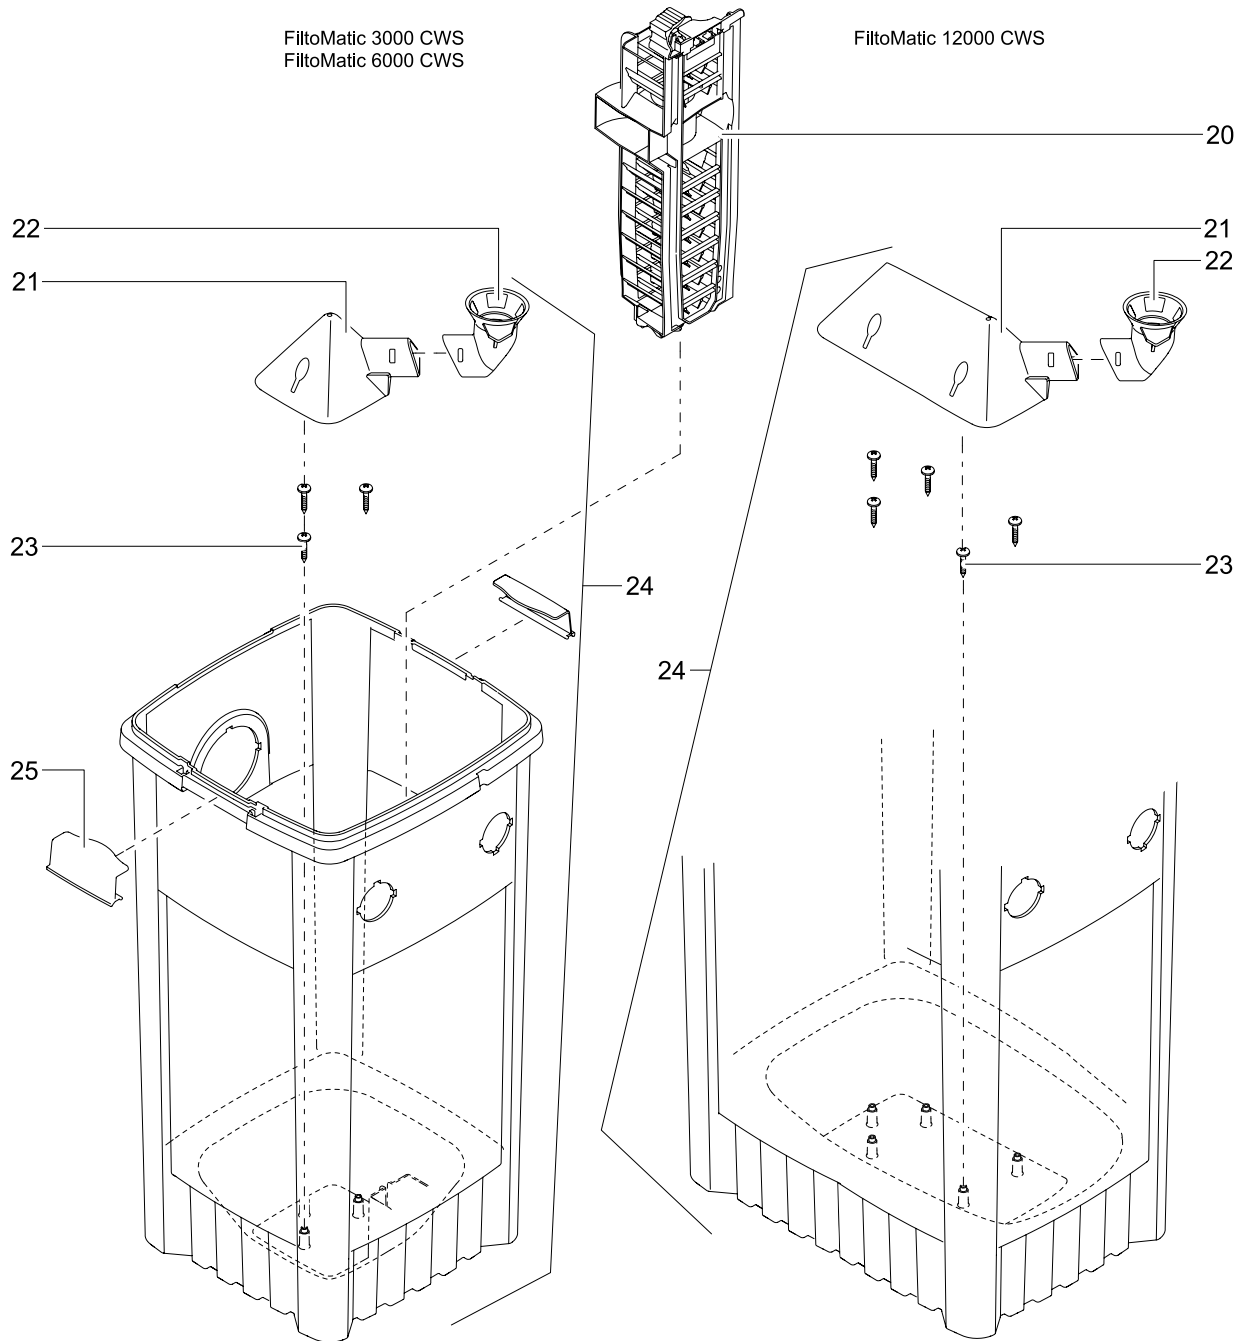

FiltoMatic 3000 CWS
FiltoMatic 6000 CWS

FiltoMatic 12000 CWS