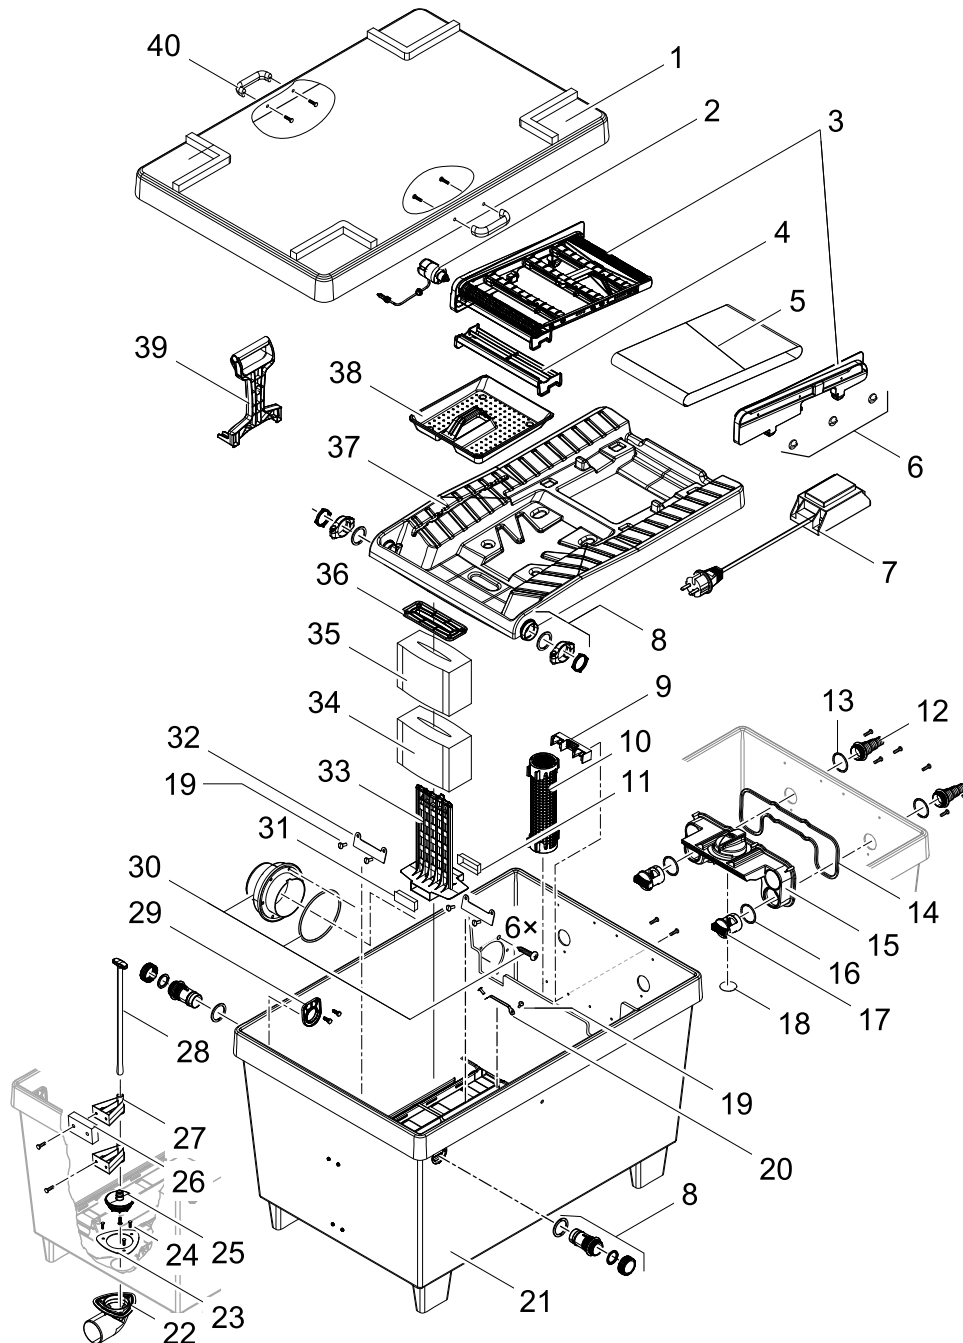

Item no.	Product
51259	BioTec ScreenMatic 36
51264	GB BioTec ScreenMatic 36