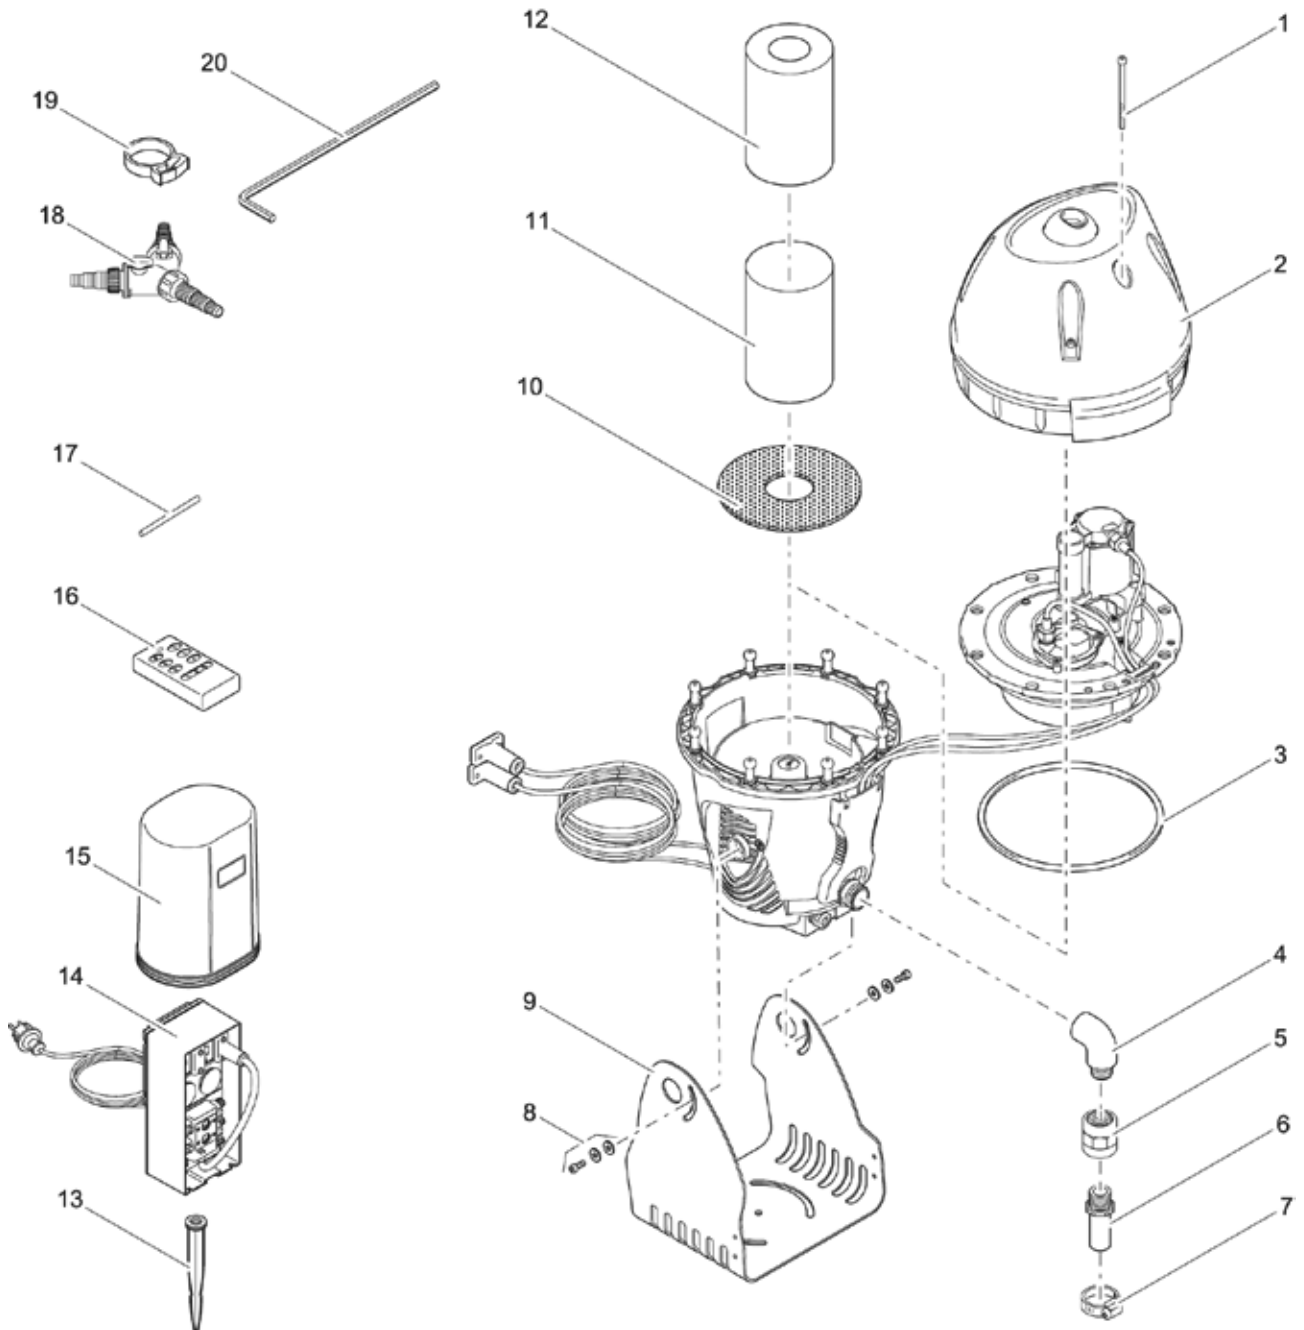

Item no.	Product
50052	JumpingJet Rainbow Star Set
50053	JumpingJet Rainbow Star Add-on Set
50094	GB JumpingJet Rainbow Star Set