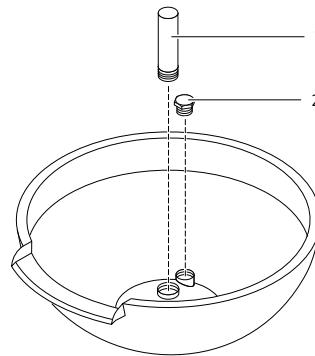

84166 Copper Bowl Round 50