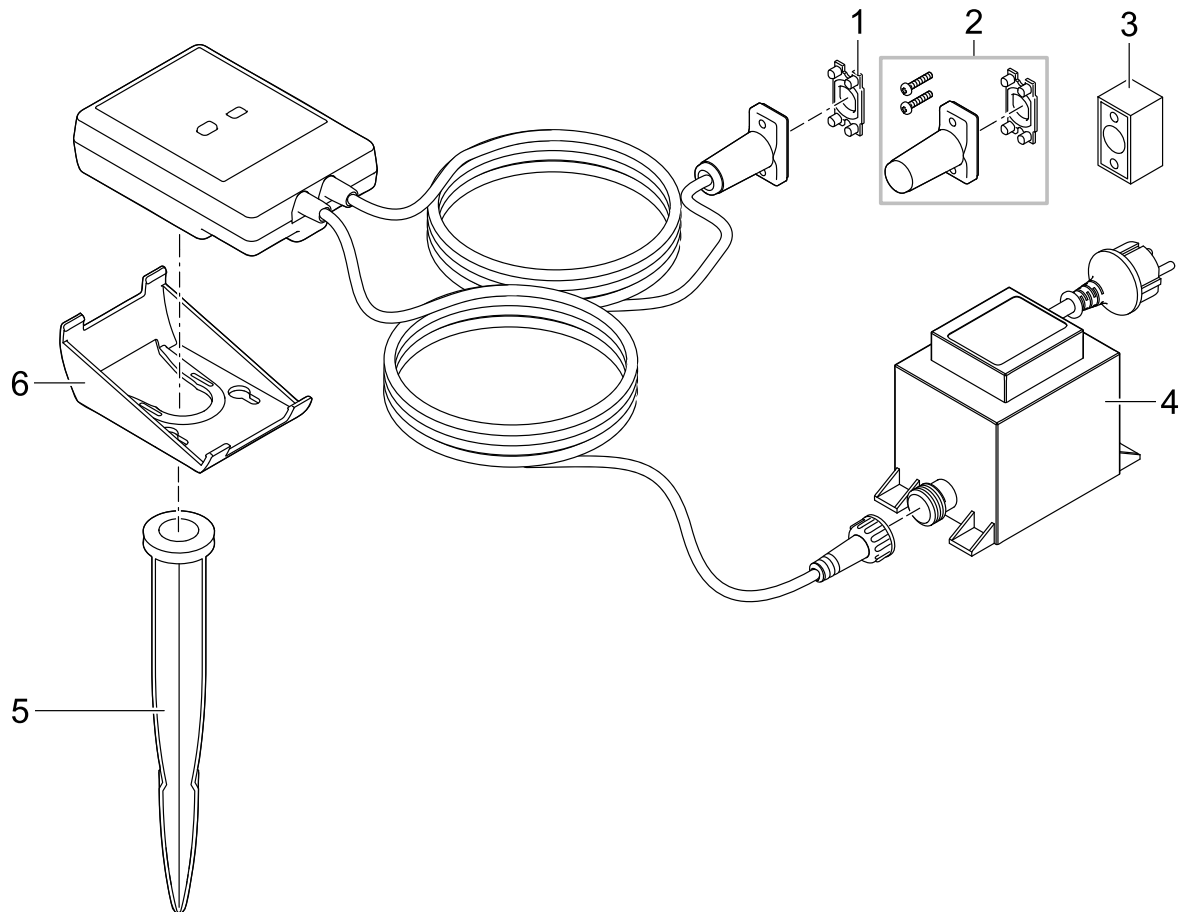

Item no.	Product
55316	InScenio EGC Controller Home
55317	InScenio EGC Controller Cloud

Pos.	Item no. Product	Product	Item no. Spare part	Spare part	Number
1	55316	InScenio EGC Controller Home [INT]	47019	Gasket EGC blue	1
	55317	InScenio EGC Controller Cloud [INT]			
2	55316	InScenio EGC Controller Home [INT]	49084	ASM end resistant EGC with screws	1
	55317	InScenio EGC Controller Cloud [INT]			
3	55316	InScenio EGC Controller Home [INT]	21768	ASM distance piece cable connection 2013	1
	55317	InScenio EGC Controller Cloud [INT]			
4	55316	InScenio EGC Controller Home [INT]	15118	Transformer 6 VA 2m H05RN-F 2 x 0.75 mm²	1
	55317	InScenio EGC Controller Cloud [INT]			
5	55316	InScenio EGC Controller Home [INT]	20284	Spike	1
	55317	InScenio EGC Controller Cloud [INT]			
6	55316	InScenio EGC Controller Home [INT]	40465	Holding frame AquaMax Eco Control	1
	55317	InScenio EGC Controller Cloud [INT]