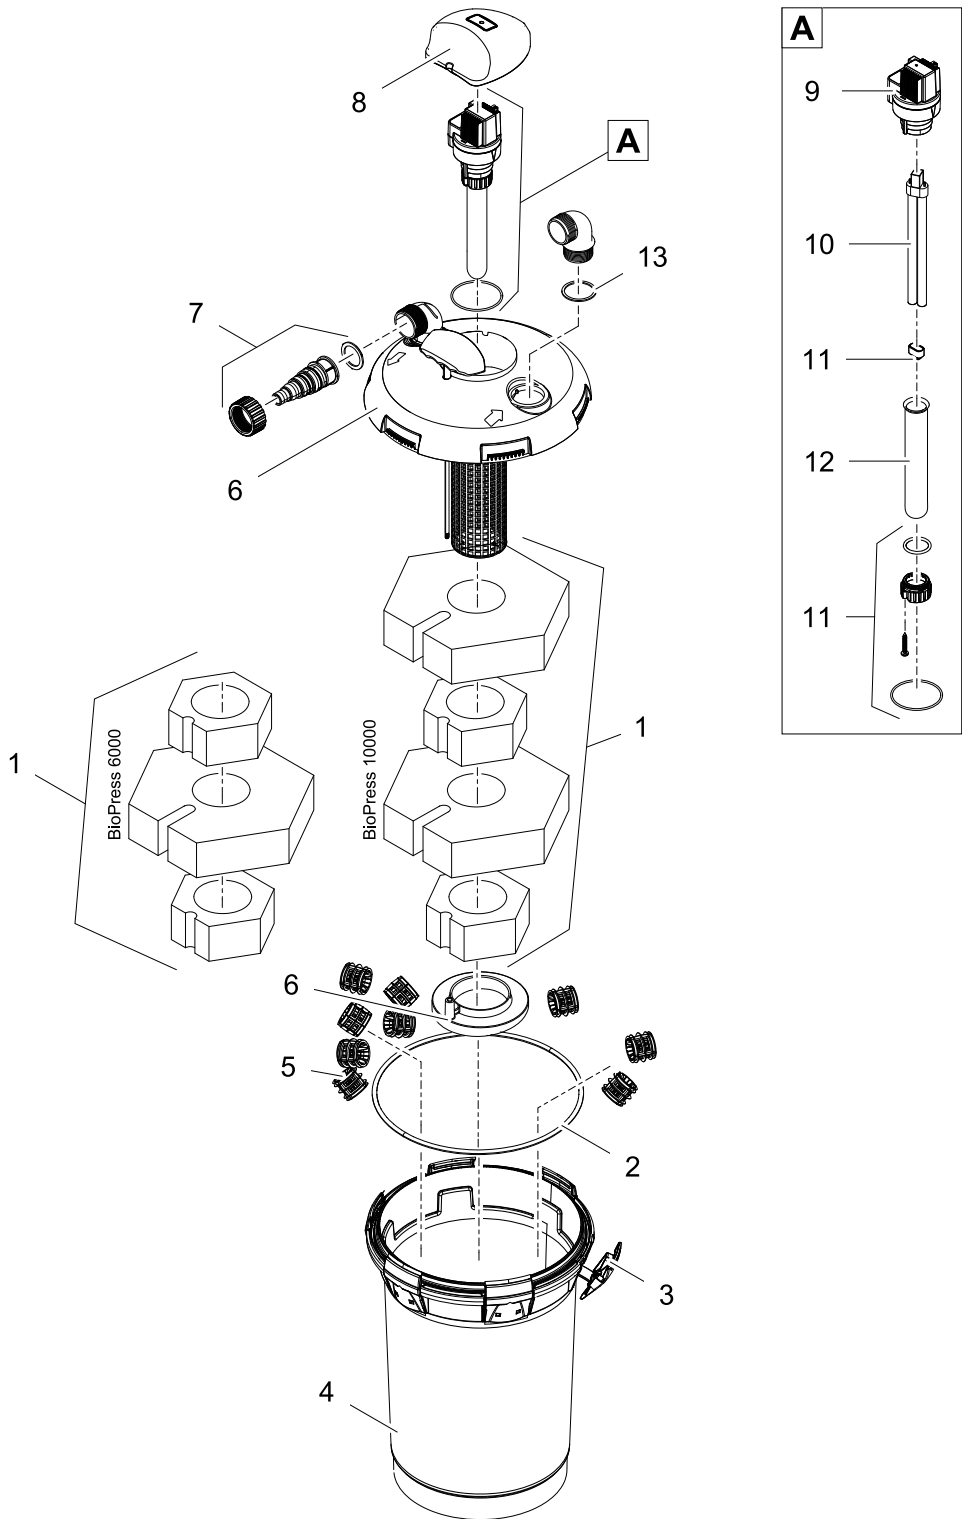

Item no.	Product
47602	GB BioPress 6000
47603	GB BioPress 10000

Pos.	Item no. Product	Product	Item no. Spare part	Spare part	Number
1	47602	BioPress 6000 [GB]	15564	Replacement foam set BioPress 6000/10000	1
	47603	BioPress 10000 [GB]			
2	47602	BioPress 6000 [GB]	28812	O-Ring NBR 304 x 7 SH40	1
	47603	BioPress 10000 [GB]			
3	47602	BioPress 6000 [GB]	47828	ASM clamp BioPress 2016	6
	47603	BioPress 10000 [GB]			
4	47602	BioPress 6000 [GB]	28042	Filter box BioPress 8000-10000	1
	47603	BioPress 10000 [GB]	28041	Filter box BioPress 12000-15000	1
5	47602	BioPress 6000 [GB]	35814	Spare part Bioballs DF	1
	47603	BioPress 10000 [GB]			
6	47602	BioPress 6000 [GB]	35815	Filter top BioPress 6000-8000	1
	47603	BioPress 10000 [GB]	35816	Filter top BioPress 10000-12000	1
7	47602	BioPress 6000 [GB]	15313	Additional pack BioPress 2011	1
	47603	BioPress 10000 [GB]			
8	47602	BioPress 6000 [GB]	15326	ASM cover BioPress 4000-10000	1
	47603	BioPress 10000 [GB]			
9	47602	BioPress 6000 [GB]	15665	ASM UVC 7 / 9 / 11 W 2011	1
	47603	BioPress 10000 [GB]			
10	47602	BioPress 6000 [GB]	54984	Replacement bulb UVC 9 W	1
	47603	BioPress 10000 [GB]	56112	Replacement bulb UVC 11 W	1
11	47602	BioPress 6000 [GB]	15535	Spare part clip bolt set UVC 7 / 9 / 11	1
	47603	BioPress 10000 [GB]			
12	47602	BioPress 6000 [GB]	13312	Quartz glass D33 x 200 with rim	1
	47603	BioPress 10000 [GB]			
13	47602	BioPress 6000 [GB]	24813	O-Ring NBR 46 x 2 SH70	1
	47603	BioPress 10000 [GB]			
A	47602	BioPress 6000 [GB]	35838	ASM UVC 11 W cpl.	1
	47603	BioPress 10000 [GB]			