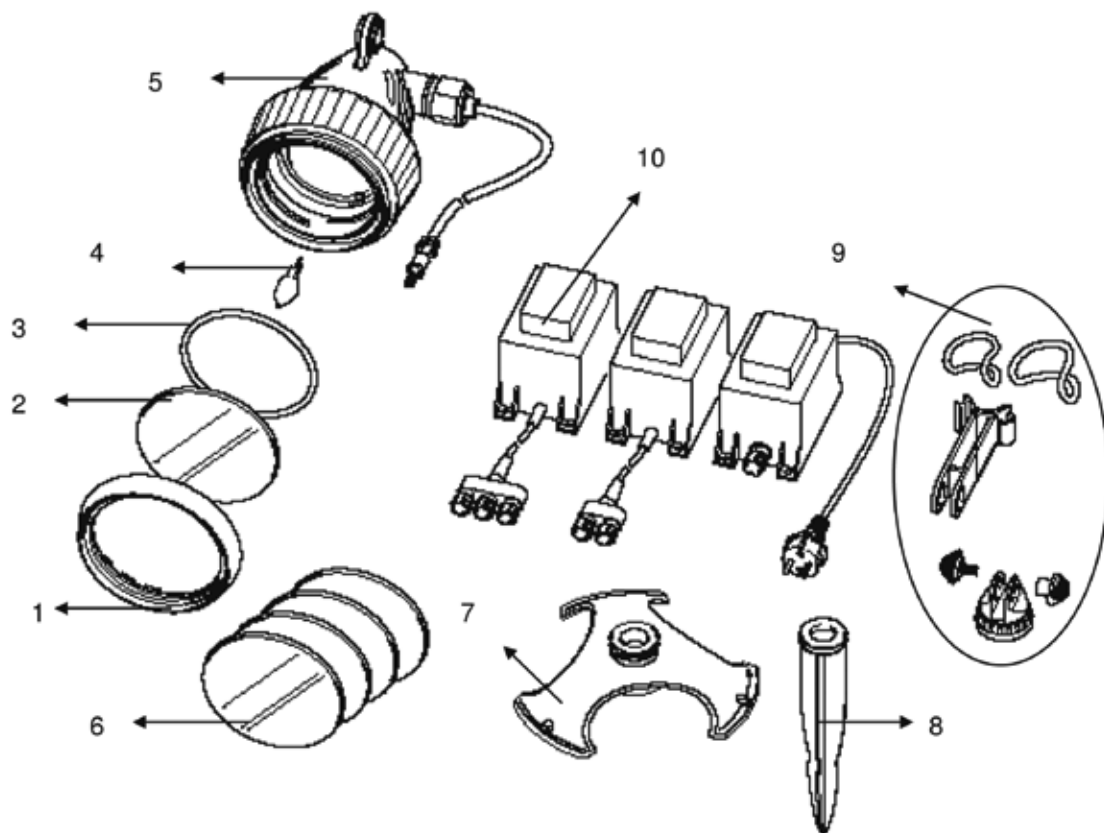

Item no.	Product
57141	LunAqua 3 Solo
56903	LunAqua 3 Set 1
56904	LunAqua 3 Set 2
56905	LunAqua 3 Set 3
57206	GB LunAqua 3 Set 3