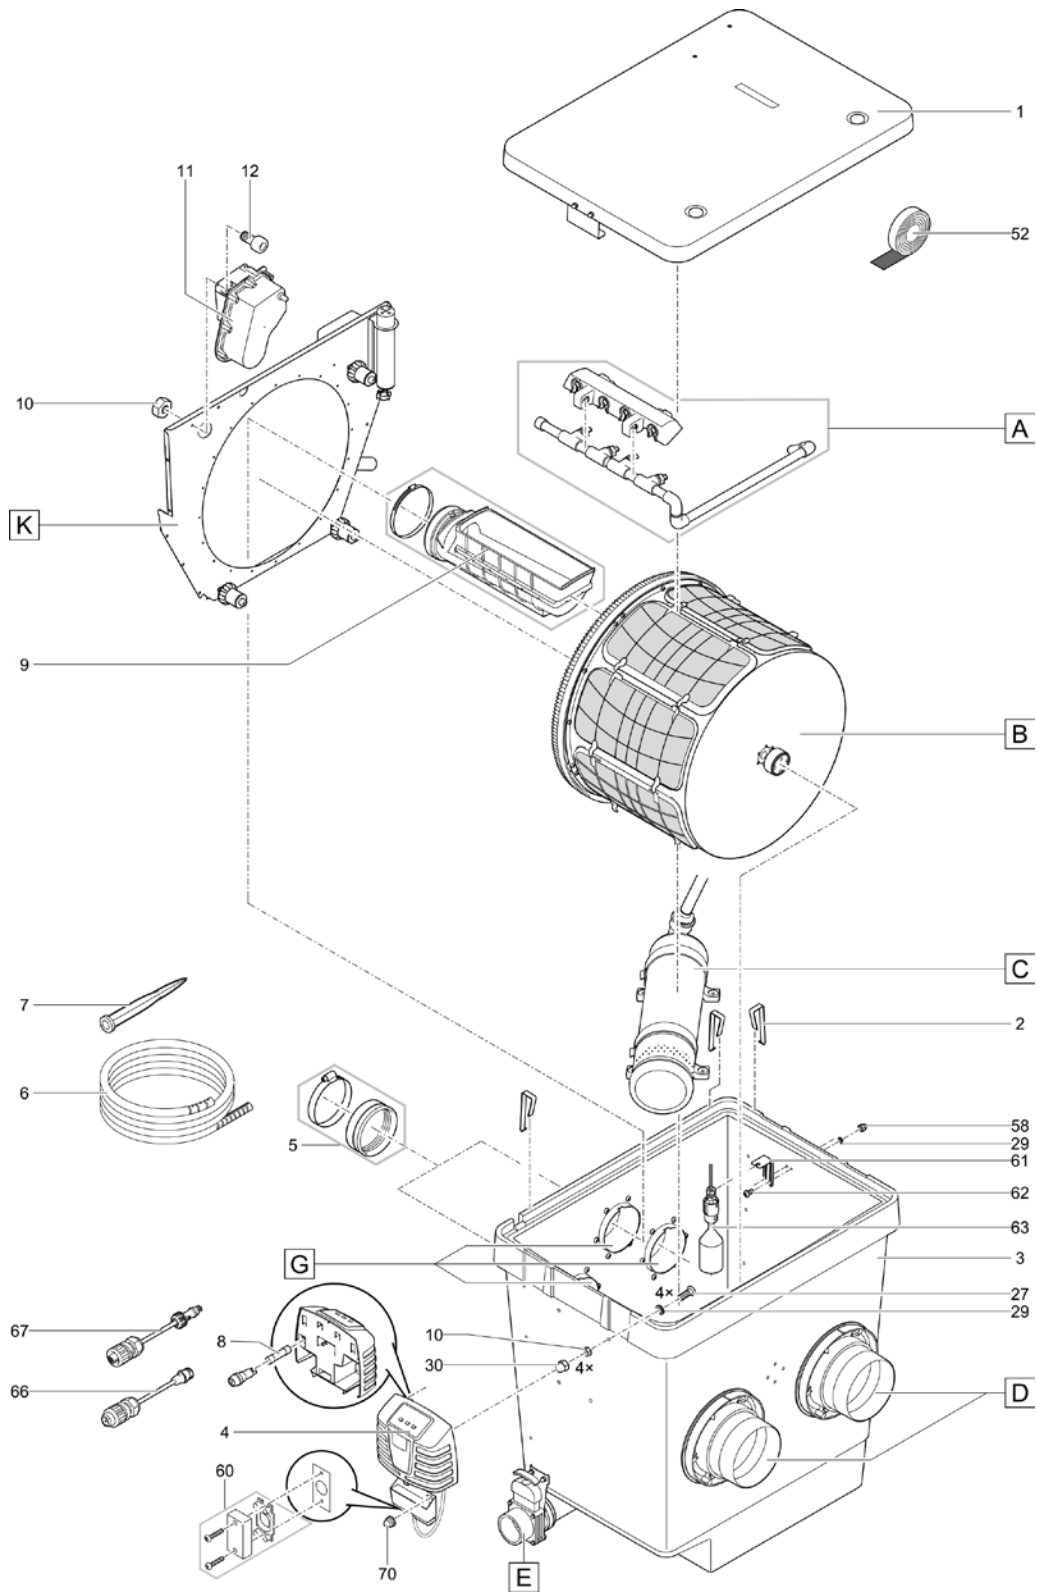

Item no.	Product
47005	ProfiClear Premium DF-L gravity-fed EGC
47006	GB ProfiClear Premium DF-L gravity-fed EGC