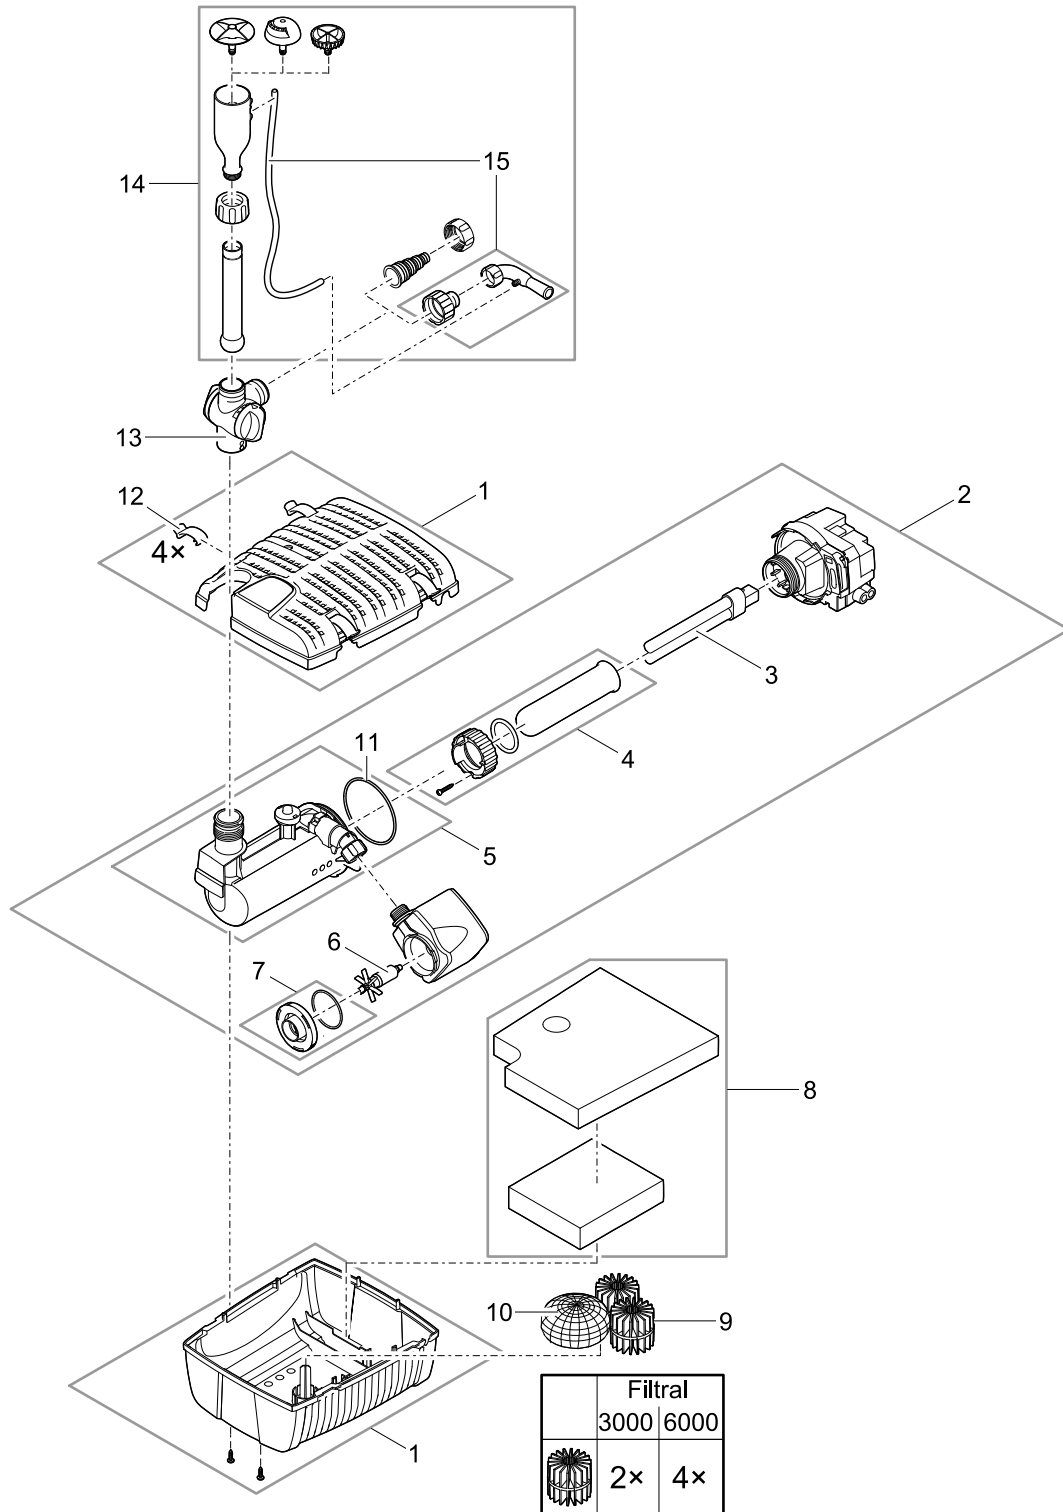

Item no.	Product
70234	Filtral UVC 3000
70235	Filtral UVC 6000
75952	Filtral UVC 9000