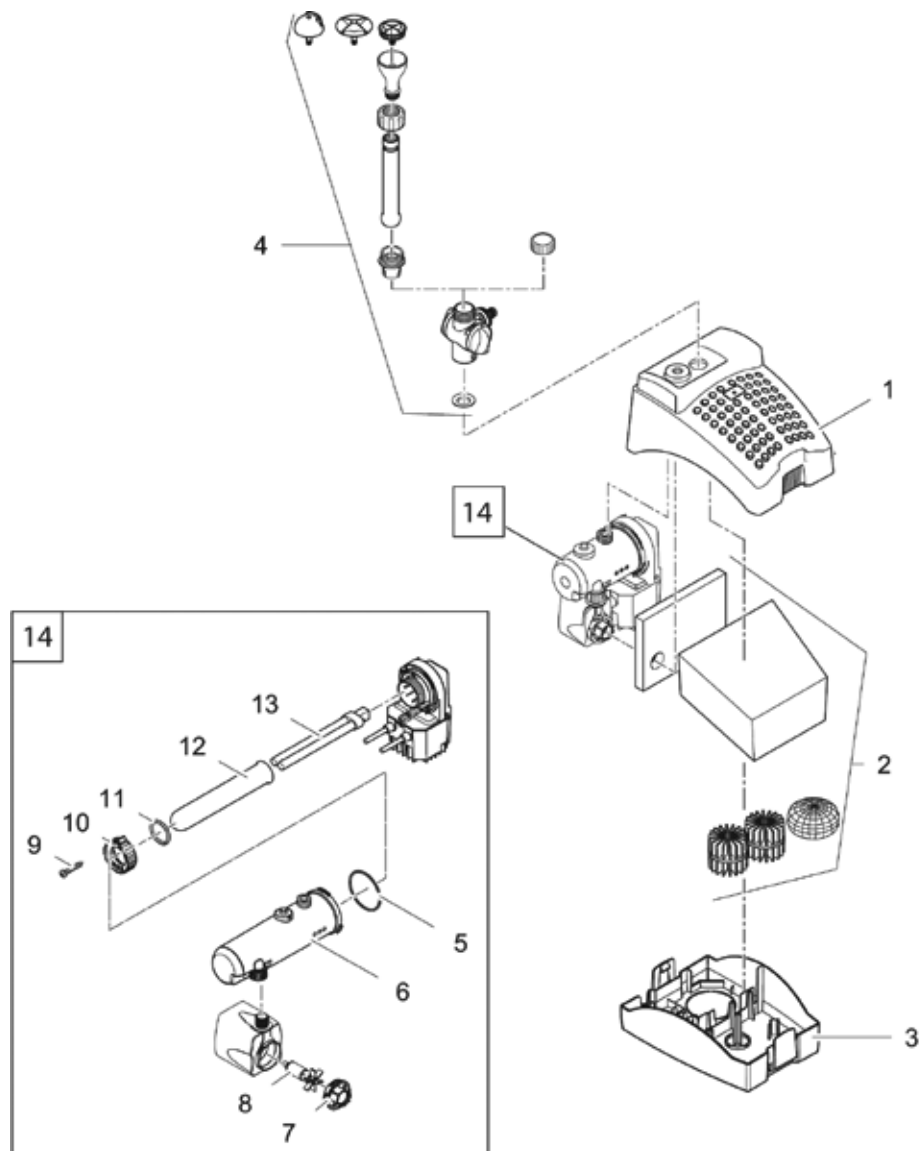

Item no.   Product
50446   Filtral UVC 2500

Pos.	Item no. Product	Product	Item no. Spare part	Spare part	Number
1	50446	Filtral UVC 2500 [INT]	14041	ASM filter top Filtral UVC 2500	1
2	50446	Filtral UVC 2500 [INT]	13705	Replacement filter set UVC 2500-3000	1
3	50446	Filtral UVC 2500 [INT]	13623	Base UVC 2500-3000	1
4	50446	Filtral UVC 2500 [INT]	13643	Additional pack Filtral 2500	1
5	50446	Filtral UVC 2500 [INT]	73490	O-Ring NBR 61,6 x 2,62 SH70 A greased	1
6	50446	Filtral UVC 2500 [INT]	13965	Spare water housing UVC 2500-3000	1
7	50446	Filtral UVC 2500 [INT]	35762	ASM pump housing ASE 1000	1
8	50446	Filtral UVC 2500 [INT]	28351	Spare rotor cpl. ASE 1000 magnetized	1
9	50446	Filtral UVC 2500 [INT]	27891	Oval head screw CH-V2A DIN 7981 3.5 x 22	1
10	50446	Filtral UVC 2500 [INT]	12049	Clamp screw UVC 7/9/11W	1
11	50446	Filtral UVC 2500 [INT]	73481	O-Ring Viton 32 x 4 SH70 greased	1
12	50446	Filtral UVC 2500 [INT]	14193	Quartz glass D33 x 100.9 with rim	1
13	50446	Filtral UVC 2500 [INT]	57111	Replacement bulb UVC 7 W	1
14	50446	Filtral UVC 2500 [INT]	13966	Spare UVC/pump UVC 2500-3000	1