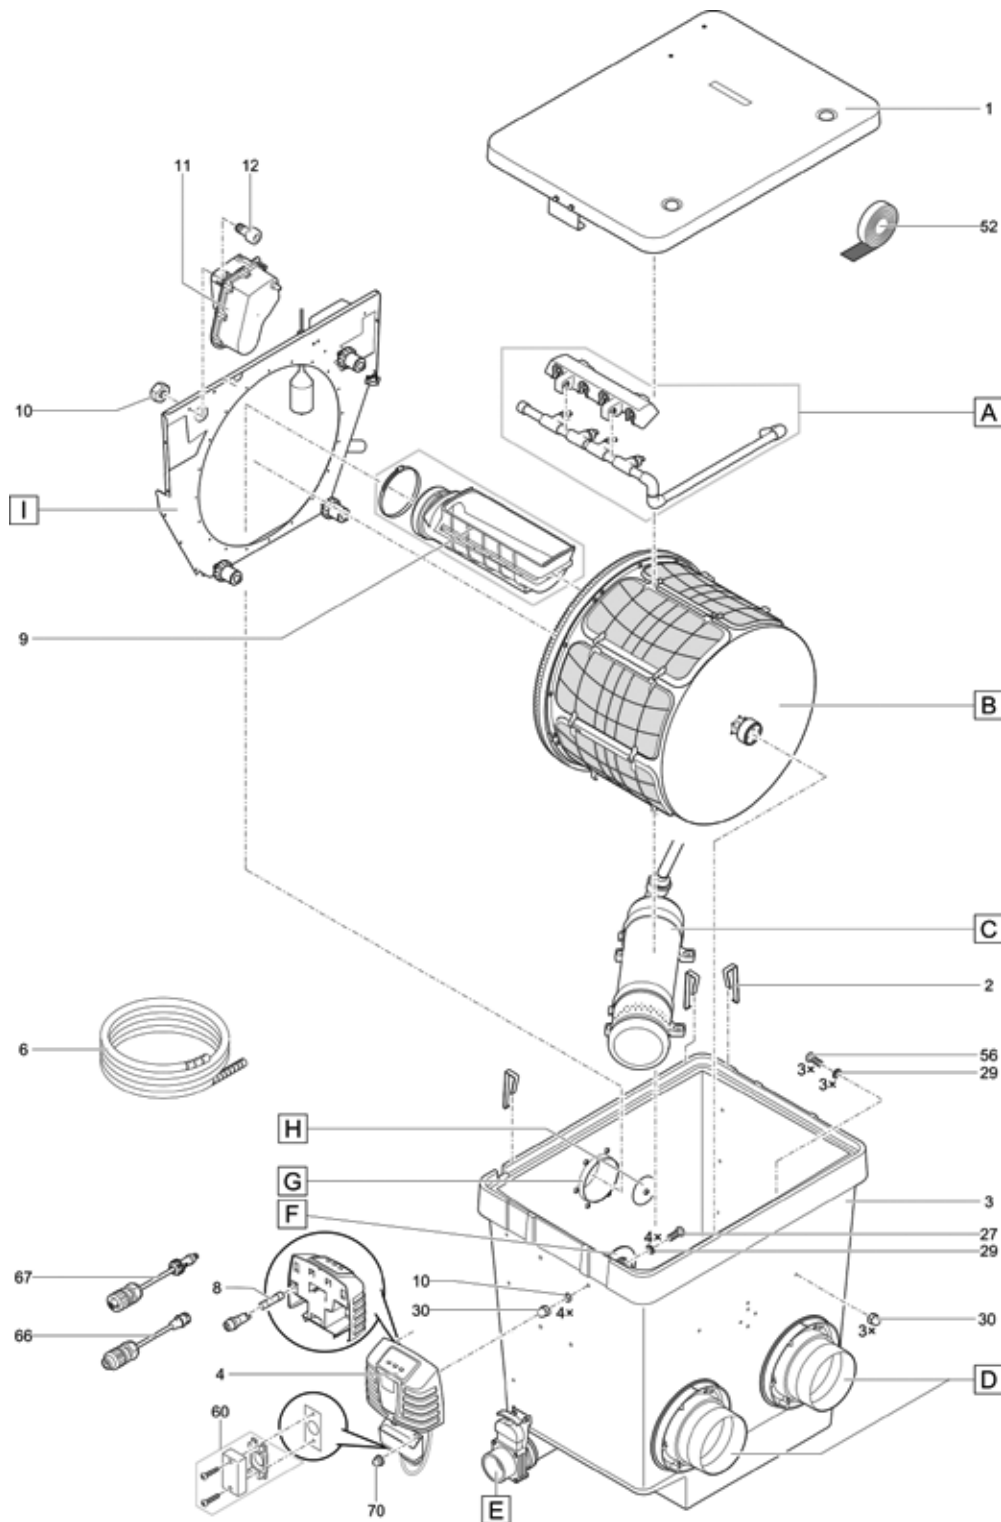

Item no.	Product
47003	ProfiClear Premium DF-L pump-fed EGC
47004	GB ProfiClear Premium DF-L pump-fed EGC