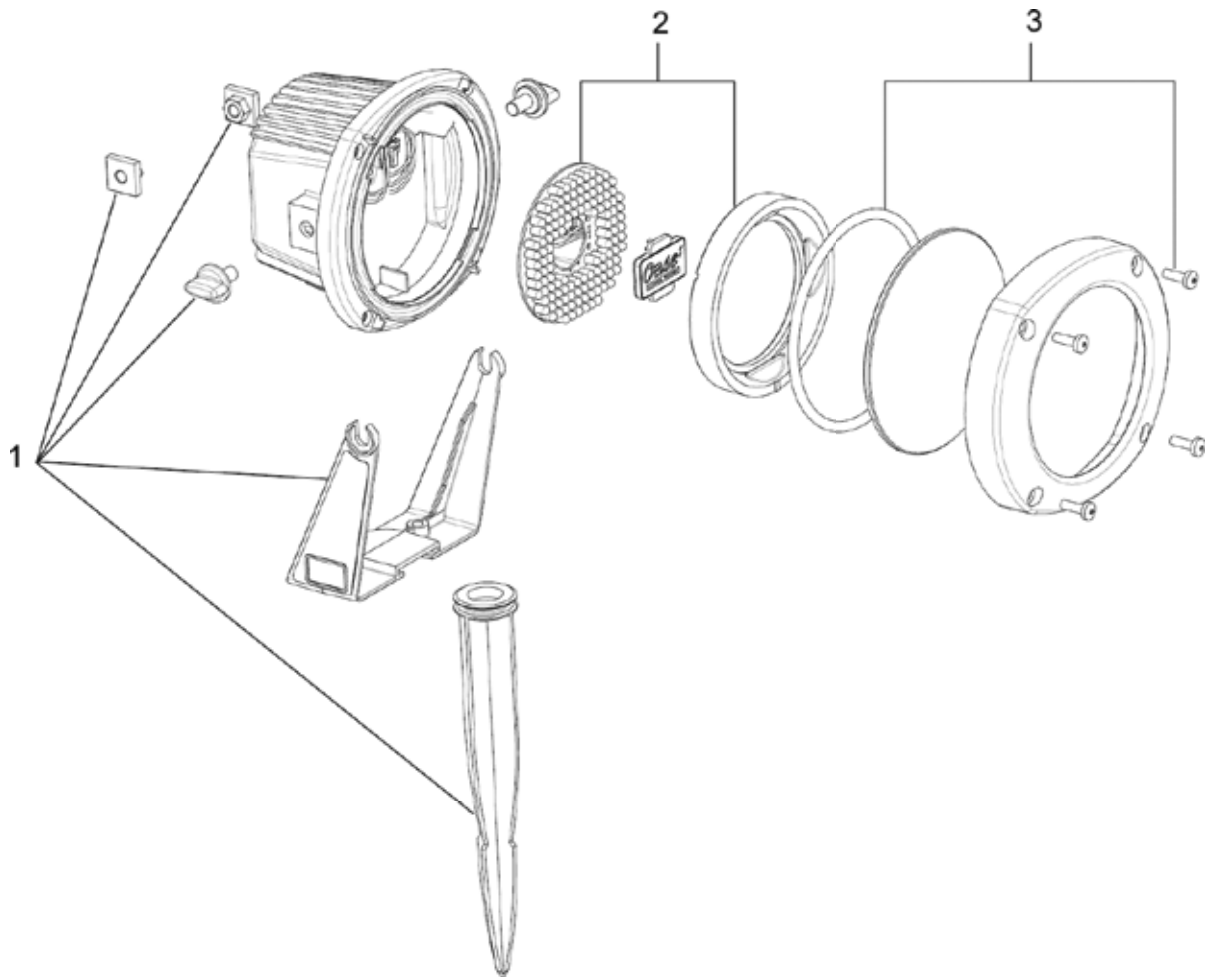

Item no.	Product
50366	LunAqua 10 LED /01

Pos.	Item no. Product	Product	Item no. Spare part	Spare part	Number
1	50366	LunAqua 10 LED /01 [INT]	13422	Spare part fastening set LunAqua	1
2	50366	LunAqua 10 LED /01 [INT]	13371	Spare part bulb assembly LunAqua 10 LED	1
3	50366	LunAqua 10 LED /01 [INT]	13421	Spare part top/glass LunAqua 10 LED	1
4	50366	LunAqua 10 LED /01 [INT]	73313	Spare Underwater transformer UST 150 /01	1