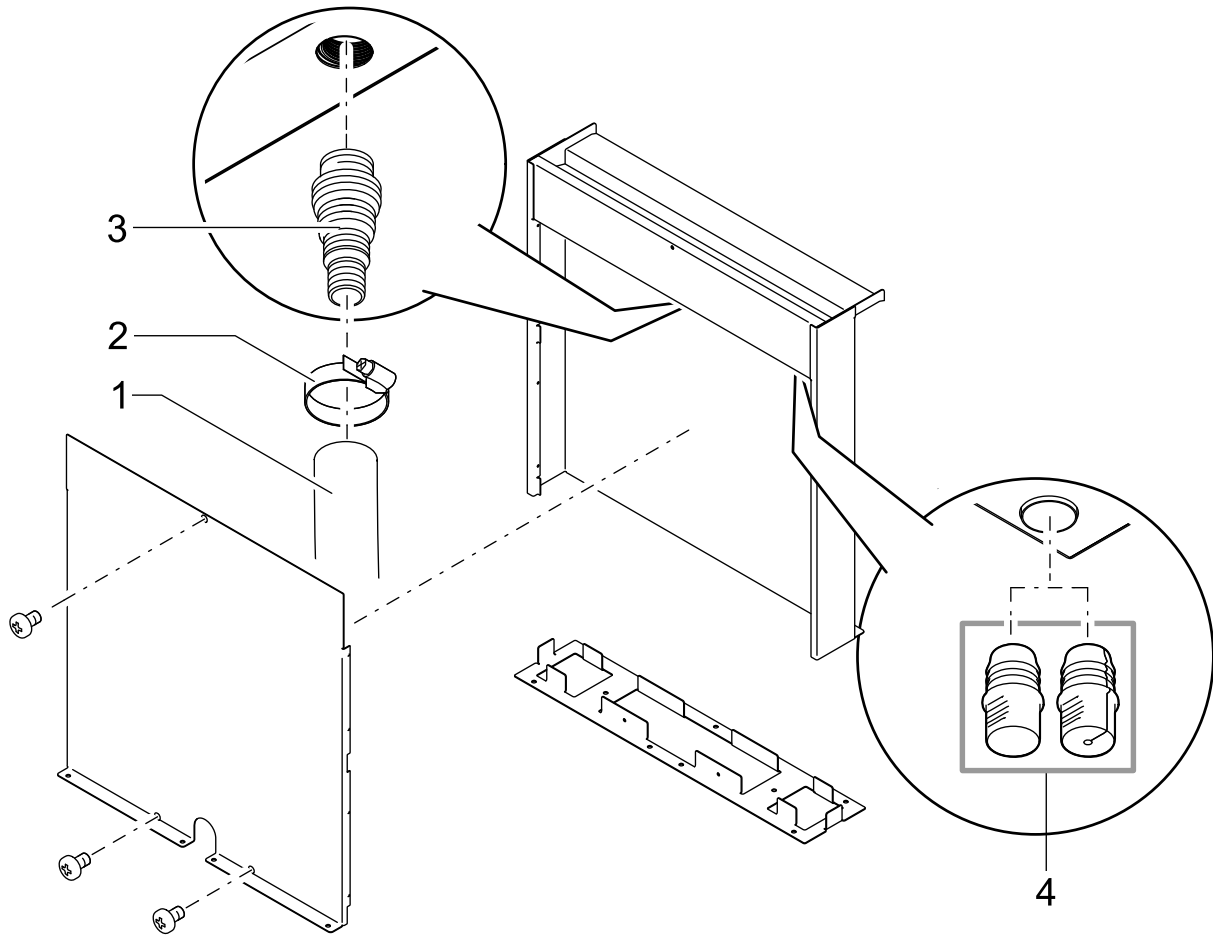

Pos.	Item no. Product	Product	Item no. Spare part	Spare part	Number
1	70774	Waterfall Kit 30 [INT]	10719	Hose cut 1" x 5m	1
	70775	Waterfall Kit 60 [INT]			
2	70774	Waterfall Kit 30 [INT]	11818	Hose clamp 20 - 32 mm	1
	70775	Waterfall Kit 60 [INT]			
3	70774	Waterfall Kit 30 [INT]	15737	Spare part set Waterfall	1
	70775	Waterfall Kit 60 [INT]			
4	70774	Waterfall Kit 30 [INT]	73038	Sealing plug Waterf. Kit compl. spare	1
	70775	Waterfall Kit 60 [INT]