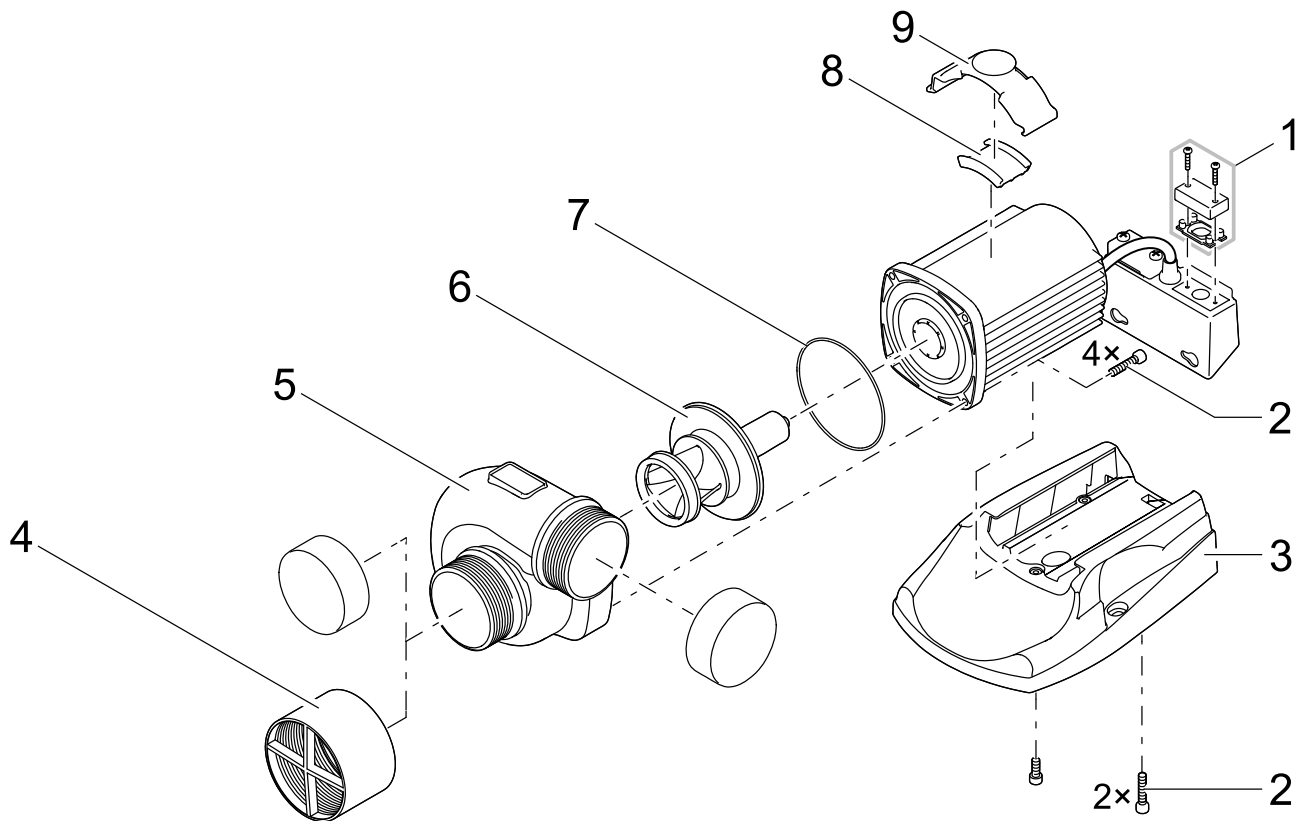

Item no.	Product
73656	AquaMax Eco Titanium 31000

Pos.	Item no. Product	Product	Item no. Spare part	Spare part	Number
1	73656	AquaMax Eco Titanium 31000 [INT]	40509	ASM gland seal with gasket set	1
2	73656	AquaMax Eco Titanium 31000 [INT]	15591	Screw V4A DIN 912 M5 x 16	1
3	73656	AquaMax Eco Titanium 31000 [INT]	46962	Base AquaMax Titanium 30000	1
4	73656	AquaMax Eco Titanium 31000 [INT]	48597	Safety grid AquaMax Eco 2 1/2"	1
5	73656	AquaMax Eco Titanium 31000 [INT]	46952	Pump housing Titanium 30000 machined	1
6	73656	AquaMax Eco Titanium 31000 [INT]	48673	Spare rotor AquaMax Eco Titanium 30000	1
7	73656	AquaMax Eco Titanium 31000 [INT]	17513	Flat gasket 107 x 78 x 2.5 USP 16 light	1
8	73656	AquaMax Eco Titanium 31000 [INT]	17232	Rubber part AquaMax Pro	1
9	73656	AquaMax Eco Titanium 31000 [INT]	46950	Holder Eco Control Titanium 30000	1