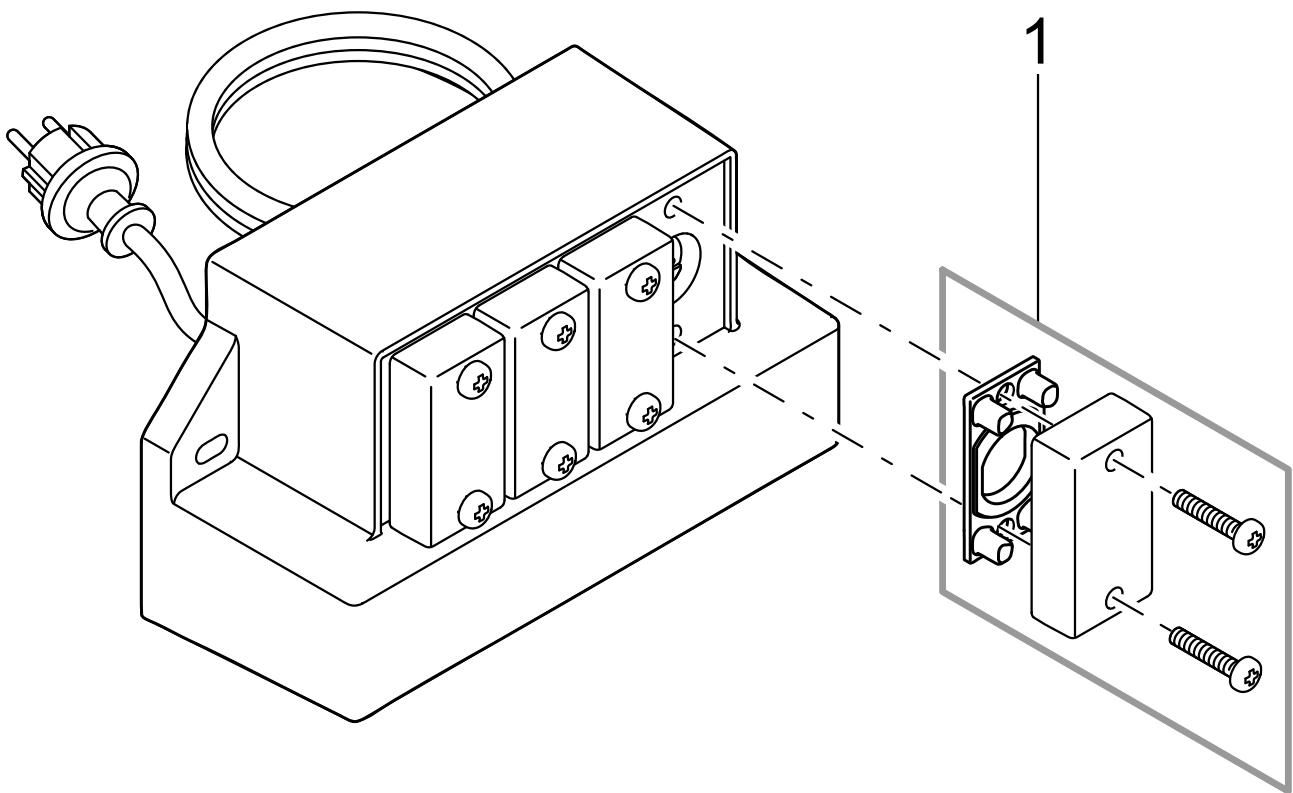

Item no.	Product
57821	LunAqua Power LED Driver 30 W

Pos.	Item no. Product	Product	Item no. Spare part	Spare part	Number
1	57821	LunAqua Power LED Driver 30 W [INT]	43867	Spare set ASM gland seal	1