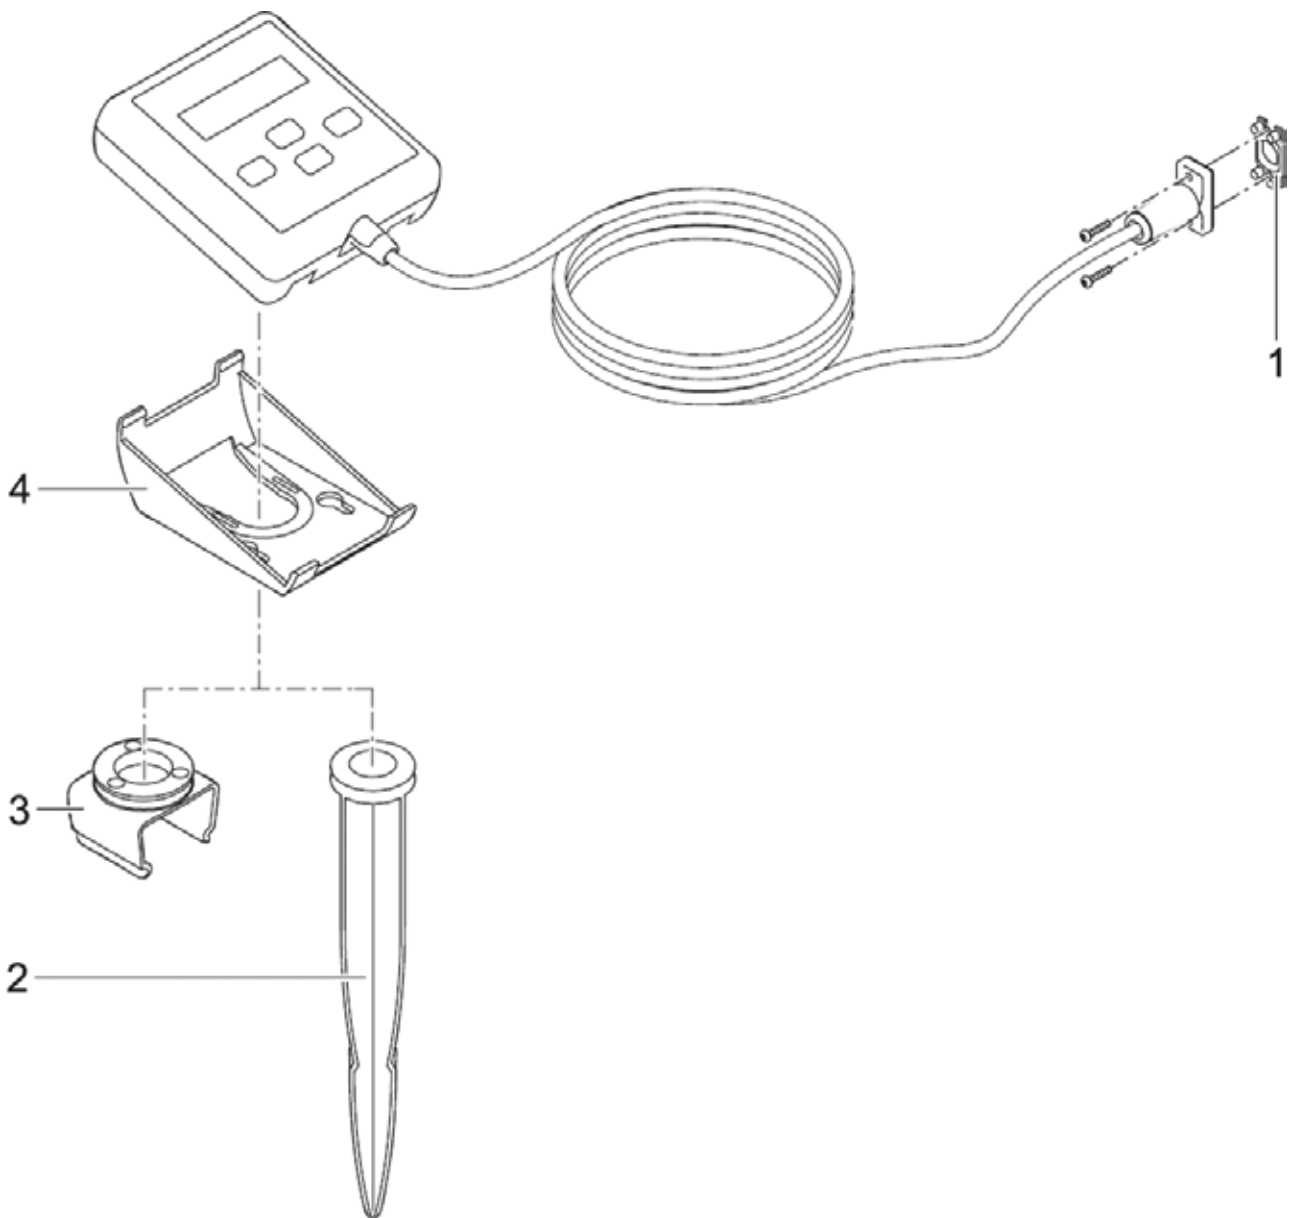

Item no.	Product
40247	AquaMax Eco Control

Pos.	Item no. Product	Product	Item no. Spare part	Spare part	Number
1	40247	AquaMax Eco Control [INT]	11710	Gasket DMX	1
2	40247	AquaMax Eco Control [INT]	20284	Spike	1
3	40247	AquaMax Eco Control [INT]	40466	Holding clamp AquaMax Eco Control	1
4	40247	AquaMax Eco Control [INT]	40465	Holding frame AquaMax Eco Control	1