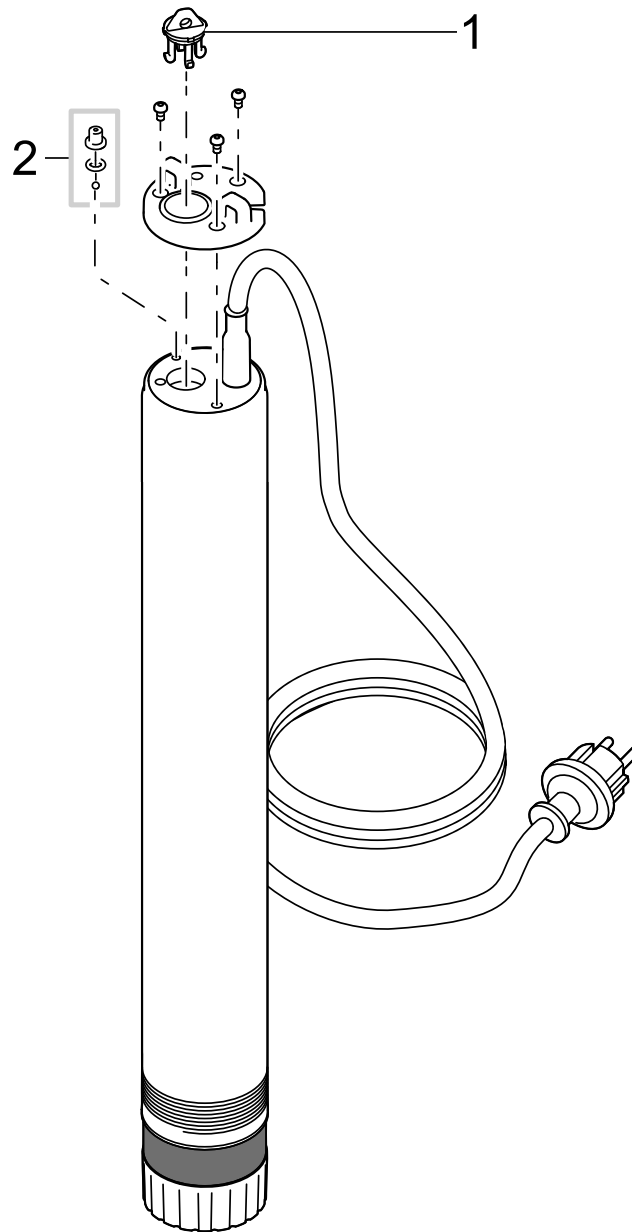

Item no.	Product
57773	ProMax Pressure Well 6500/10
70896	ProMax Pressure Well 3000/18

Pos.	Item no. Product	Product	Item no. Spare part	Spare part	Number
1	57773	ProMax Pressure Well 6500/10 [INT]	49954	Spare check valve Deep Well nA	1
	70896	ProMax Pressure Well 3000/18 [INT]	72907	Spare check valve Pressure 3000	1
2	57773	ProMax Pressure Well 6500/10 [INT]	49027	ASM aeration check valve Pressure 6000	1
	70896	ProMax Pressure Well 3000/18 [INT]