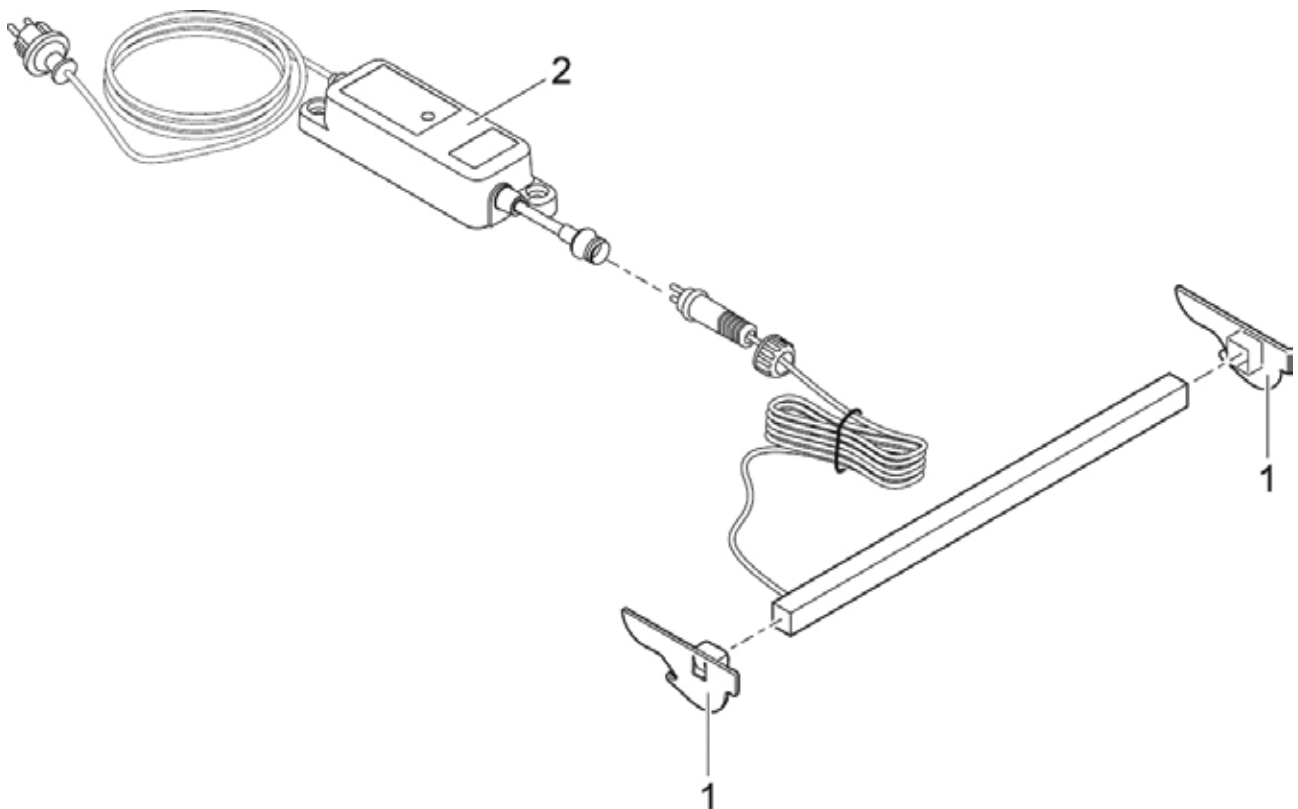

Item no.	Product
51205	Waterfall Illumination 30
51209	Waterfall Illumination 60
51980	Waterfall Illumination 90

Pos.	Item no. Product	Product	Item no. Spare part	Spare part	Number
1	51205	Waterfall Illumination 30 [INT]	30210	Holder Waterfall Illumination spare part	1
	51209	Waterfall Illumination 60 [INT]			
	51980	Waterfall Illumination 90 [INT]			
2	51205	Waterfall Illumination 30 [INT]	22998	Spare ASM LunAqua LED driver 700 mA	1
	51209	Waterfall Illumination 60 [INT]	73115	Spare part LunAqua LED dri. 12 V 1250 mA	1
	51980	Waterfall Illumination 90 [INT]