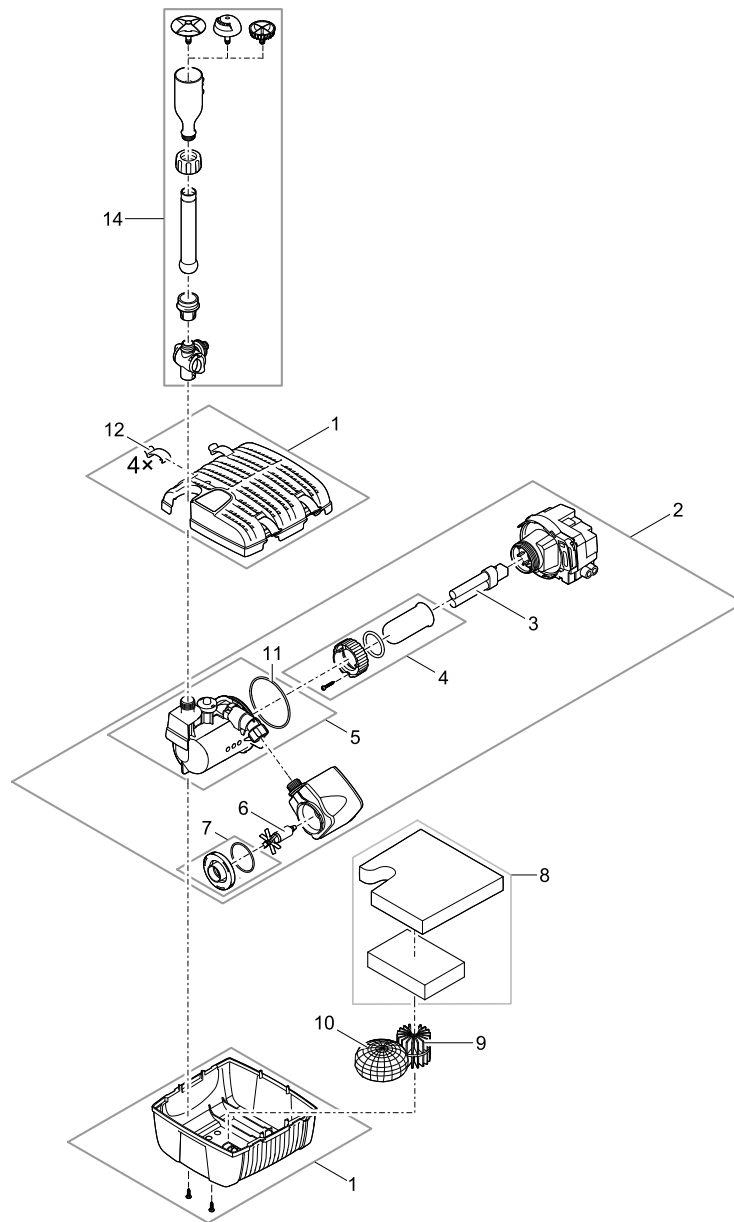

Item no.   Product
70233   Filtral UVC 1500

Pos.	Item no. Product	Product	Item no. Spare part	Spare part	Number
1	70233	Filtral UVC 1500 [INT]	72781	Replacement outer housing Filtral small	1
2	70233	Filtral UVC 1500 [INT]	72784	ASM replacement pump / UVC Filtral 1500	1
3	70233	Filtral UVC 1500 [INT]	57110	Replacement bulb UVC 5 W	1
4	70233	Filtral UVC 1500 [INT]	72792	ASM repl. quartz glass Filtral small	1
5	70233	Filtral UVC 1500 [INT]	72788	ASM repl. water housing Filtral small	1
6	70233	Filtral UVC 1500 [INT]	22647	Spare rotor cpl. ASE 750 magnetized	1
7	70233	Filtral UVC 1500 [INT]	35762	ASM pump housing ASE 1000	1
8	70233	Filtral UVC 1500 [INT]	70240	Replacement foam set Filtral UVC 1500	1
9	70233	Filtral UVC 1500 [INT]	19503	Bio surface element	1
10	70233	Filtral UVC 1500 [INT]	72795	Replacement ceramic bag Filtral small	1
11	70233	Filtral UVC 1500 [INT]	19945	O-Ring NBR 75 x 2.5 SH70	1
12	70233	Filtral UVC 1500 [INT]	72798	Replacement set clips Filtral	1
14	70233	Filtral UVC 1500 [INT]	70830	Additional pack Filtral small	1