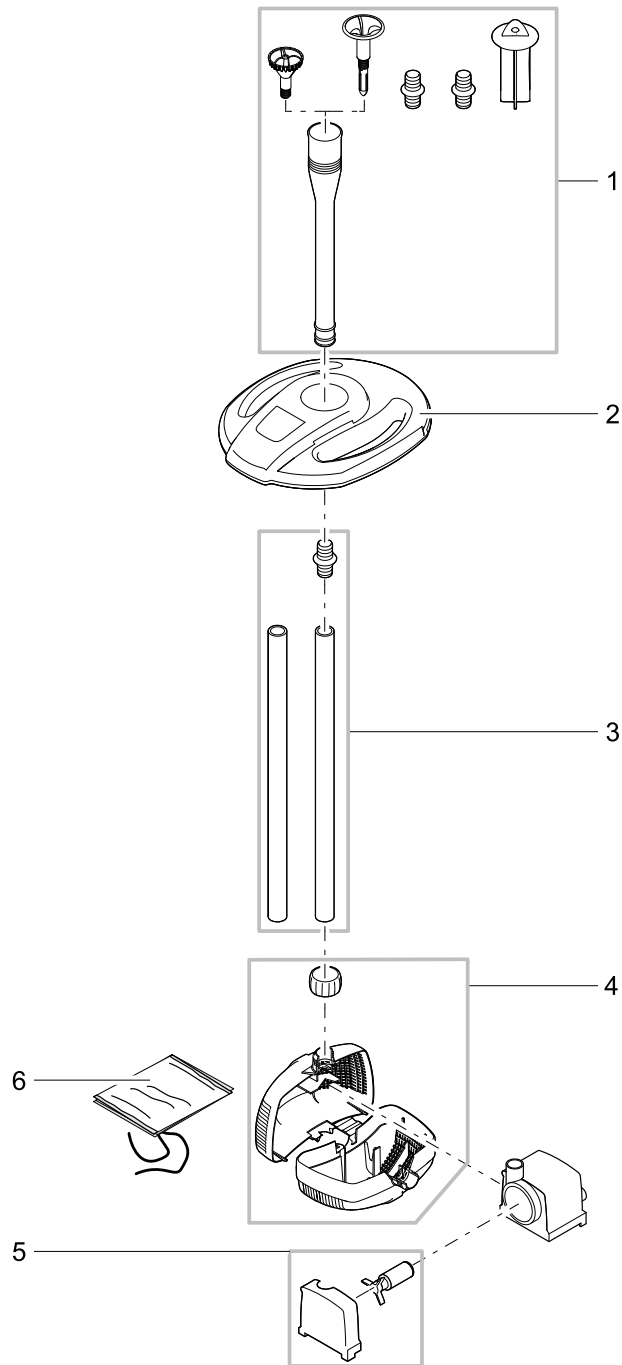

Item no.   Product
49992   IceFree 4 Seasons

Pos.	Item no. Product	Product	Item no. Spare part	Spare part	Number
1	49992	IceFree 4 Seasons [INT]	51707	Accessories IceFree 4 Seasons	1
2	49992	IceFree 4 Seasons [INT]	51730	Spare ASM float IceFree 4 Seasons	1
3	49992	IceFree 4 Seasons [INT]	51706	Spare hose set IceFree 4 Seasons	1
4	49992	IceFree 4 Seasons [INT]	51708	Spare filter housing IceFree	1
5	49992	IceFree 4 Seasons [INT]	36957	Spare part set pump IceFree	1
6	49992	IceFree 4 Seasons [INT]	51732	Spare filter bag IceFree 4 Season	1