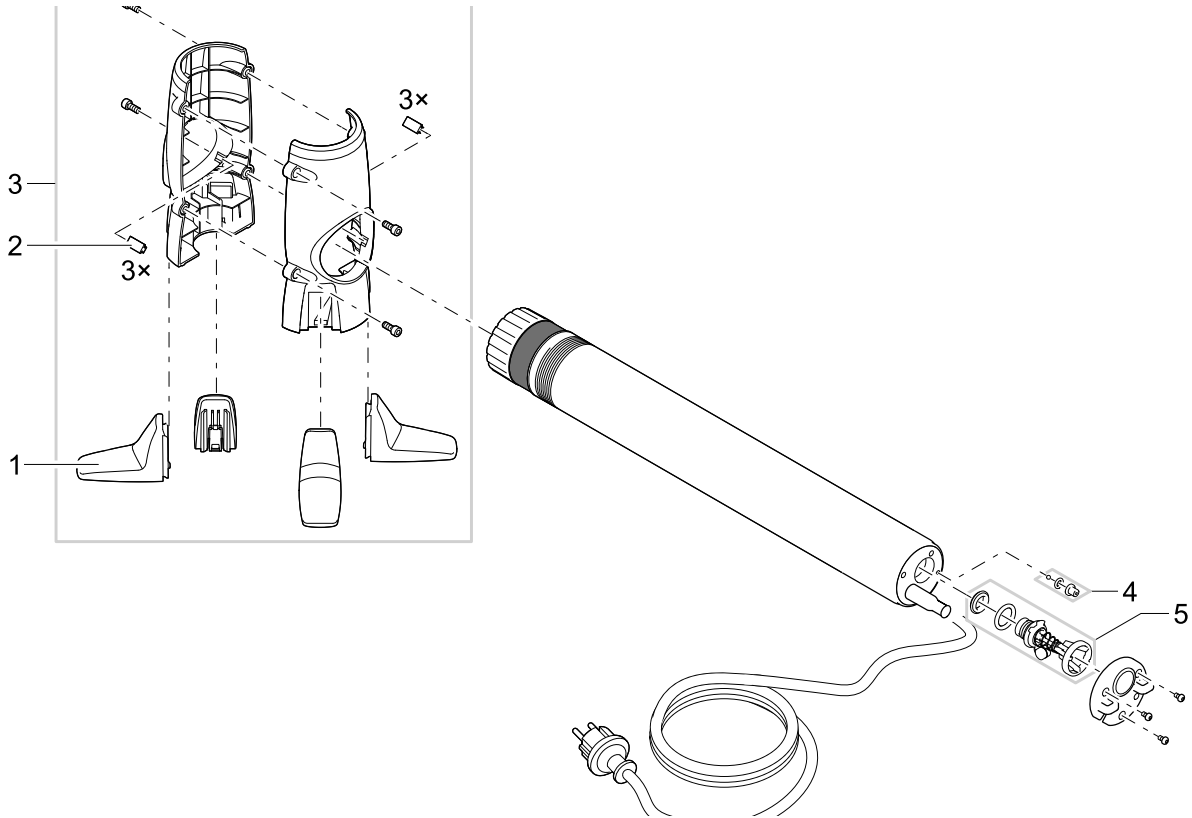

Item no.	Product
57774	ProMax Pressure Automatic 5500/5
43133	ProMax Pressure Automatic 6000/8
43135	GB ProMax Pressure Automatic 6000/8

Pos.	Item no. Product	Product	Item no. Spare part	Spare part	Number
1	57774	ProMax Pressure Automatic 5500/5 [INT]	44613	Foot Promax Pressure 6000/8	1
	43133	ProMax Pressure Automatic 6000/8 [INT]			
	43135	ProMax Pressure Automatic 6000/8 [GB]			
2	57774	ProMax Pressure Automatic 5500/5 [INT]	44614	Rubber buffer set Pressure 6000/8	1
	43133	ProMax Pressure Automatic 6000/8 [INT]			
	43135	ProMax Pressure Automatic 6000/8 [GB]			
3	57774	ProMax Pressure Automatic 5500/5 [INT]	44612	Spare foot base cpl. Pressure 6000/8	1
	43133	ProMax Pressure Automatic 6000/8 [INT]			
	43135	ProMax Pressure Automatic 6000/8 [GB]			
4	57774	ProMax Pressure Automatic 5500/5 [INT]	49027	ASM aeration check valve Pressure 6000	1
	43133	ProMax Pressure Automatic 6000/8 [INT]			
	43135	ProMax Pressure Automatic 6000/8 [GB]			
5	57774	ProMax Pressure Automatic 5500/5 [INT]	45483	ASM check valve Pressure 6000	1
	43133	ProMax Pressure Automatic 6000/8 [INT]			
	43135	ProMax Pressure Automatic 6000/8 [GB]