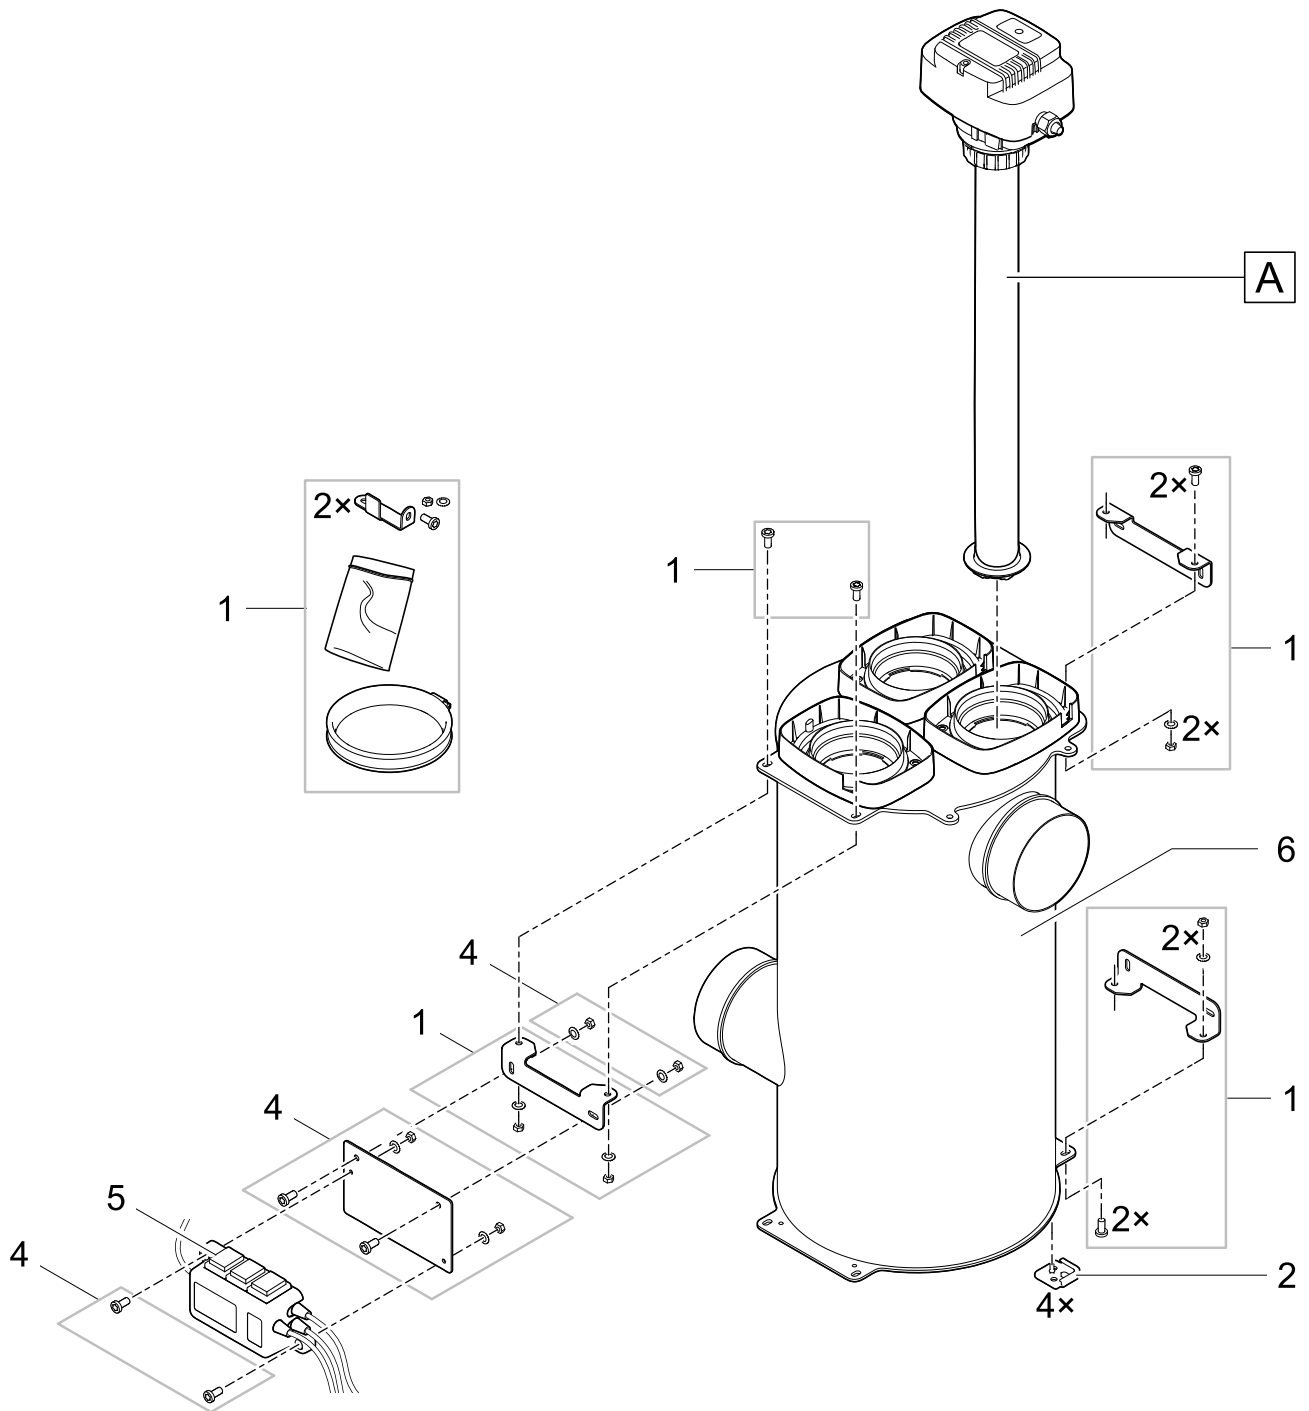

Item no.   Product
73376   Bitron Premium 180 W