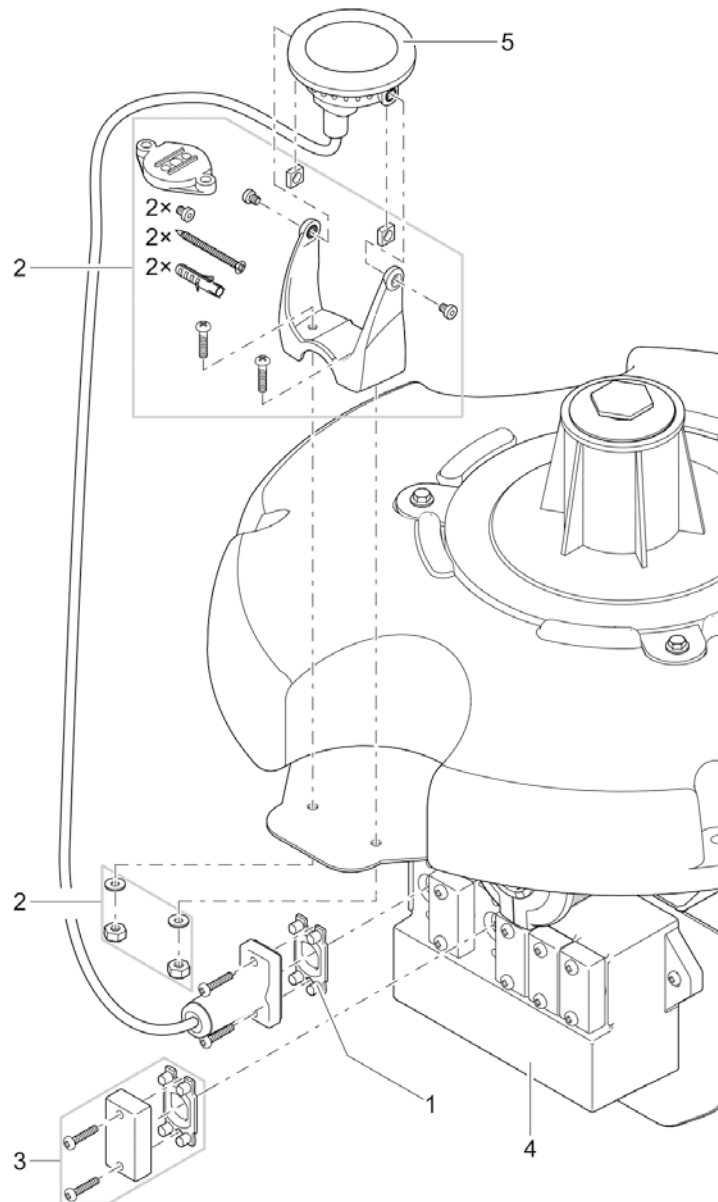

Item no.	Product
42641	Floating fountain illumination set RGB

Pos.	Item no. Product	Product	Item no. Spare part	Spare part	Number
1	42641	Floating fountain illumination set RGB [INT]	47019	Gasket EGC blue	1
2	42641	Floating fountain illumination set RGB [INT]	43754	Spare retainer set LunAqua Power LED W	1
3	42641	Floating fountain illumination set RGB [INT]	43867	Spare set ASM gland seal	1
4	42641	Floating fountain illumination set RGB [INT]	48676	ProfiLux Garden LED Controller 20 m	1
5	42641	Floating fountain illumination set RGB [INT]	42638	ProfiLux Garden LED RGB	1