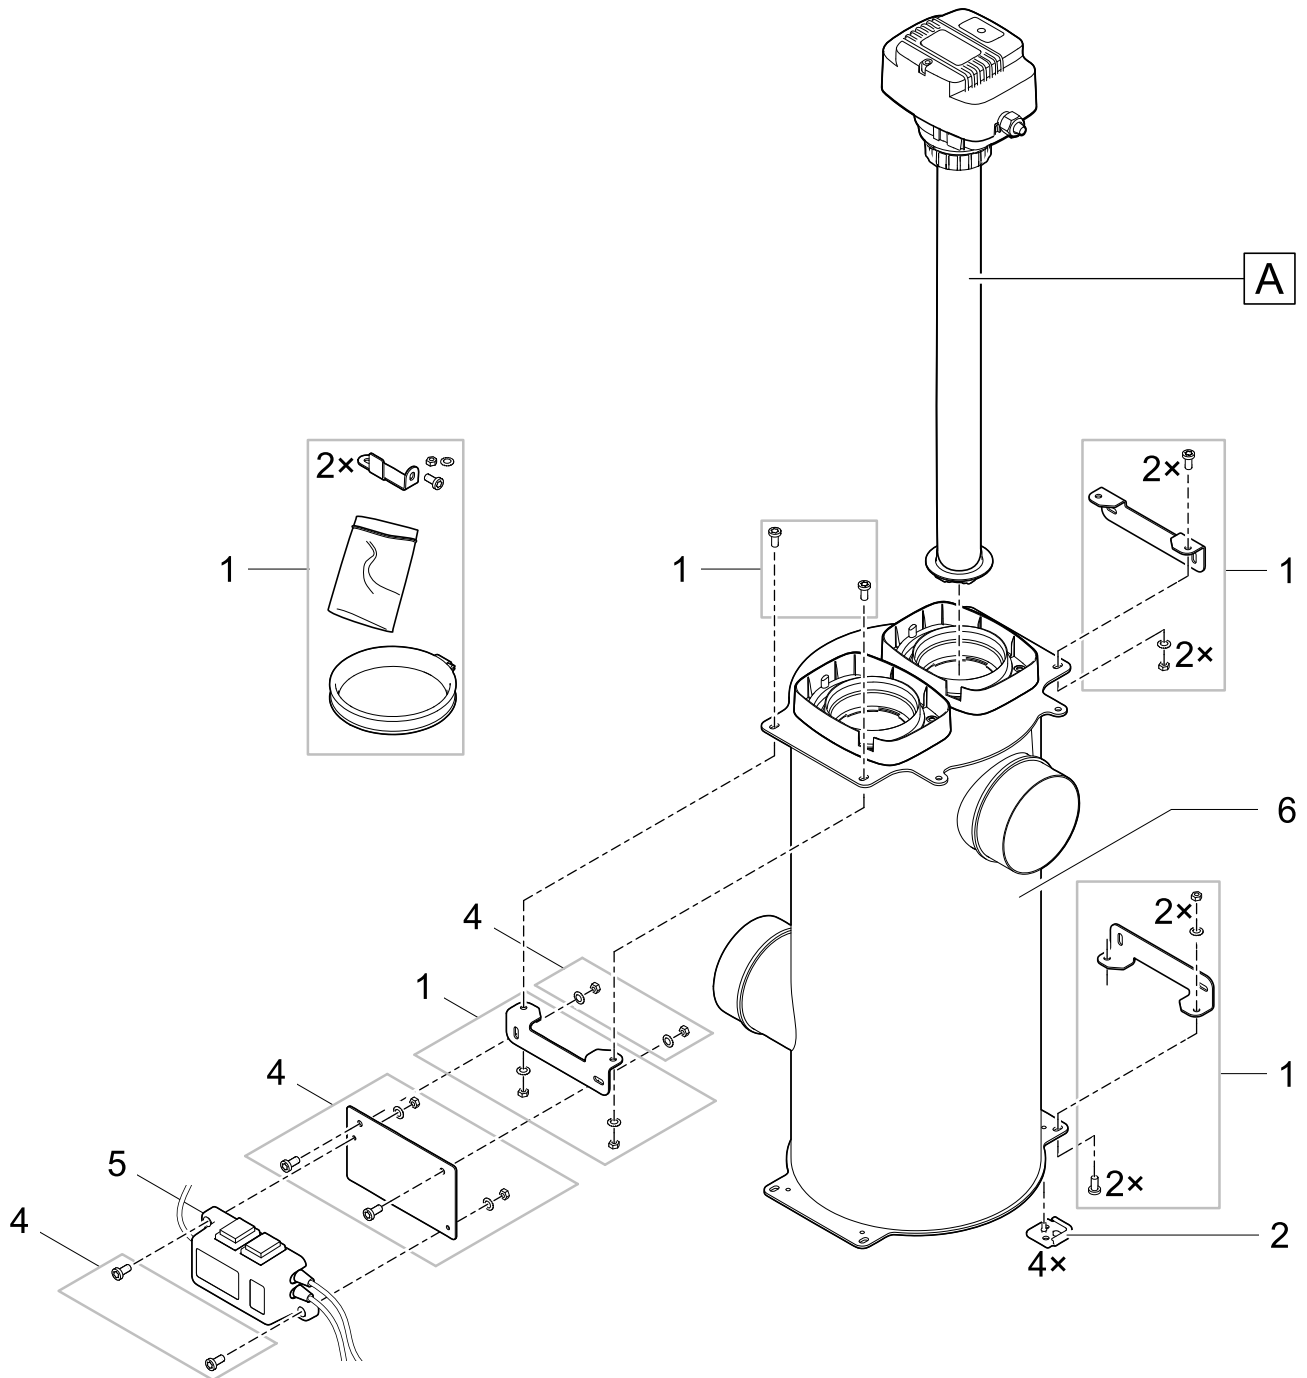

Item no.	Product
73375	Bitron Premium 120 W