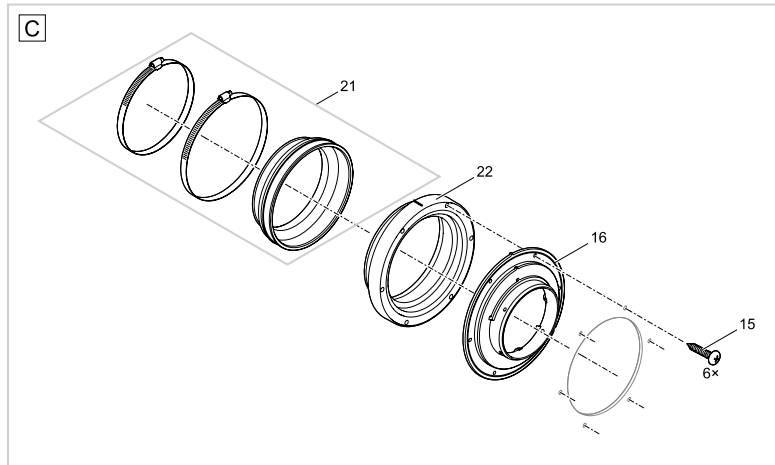

Pos.	Item no. Product	Product	Item no. Spare part	Spare part	Number
1	50772	ProfiClear Premium Moving Bed Module [INT]	72780	ASM lid container M / L	1
2	50772	ProfiClear Premium Moving Bed Module [INT]	42904	Hel-X 13 Biomedica 25 l	2
3	50772	ProfiClear Premium Moving Bed Module [INT]	20292	Oval head screw V2A DIN 7985 M6 x 12	4
4	50772	ProfiClear Premium Moving Bed Module [INT]	20609	Fiberplate DIN 7603 6 x 12 x 1 mm	8
5	50772	ProfiClear Premium Moving Bed Module [INT]	17038	Container bio module	1
6	50772	ProfiClear Premium Moving Bed Module [INT]	6117	Cap nut V2A DIN 1587 M6	6
7	50772	ProfiClear Premium Moving Bed Module [INT]	17216	Airstone clamp bio filter	2
8	50772	ProfiClear Premium Moving Bed Module [INT]	17918	Oval head screw V2A DIN 7985 M6 x 25	2
9	50772	ProfiClear Premium Moving Bed Module [INT]	17391	Air stone ProfiClear Premium Moving Bed	1
10	50772	ProfiClear Premium Moving Bed Module [INT]	18184	PVC air hose transp. DI 9 mm x 0.85 m	1
11	50772	ProfiClear Premium Moving Bed Module [INT]	42865	Air connection ProfiClear Compact	1
12	50772	ProfiClear Premium Moving Bed Module [INT]	17631	Hose adapter 4 to 8 mm	1
13	50772	ProfiClear Premium Moving Bed Module [INT]	18186	Air connection T-piece 9 mm	1
14	50772	ProfiClear Premium Moving Bed Module [INT]	18185	PVC air hose transp. DI 9 mm x 0.10 m	1
15	50772	ProfiClear Premium Moving Bed Module [INT]	27572	Oval head screw CZ-V2A DIN 7981 6.3 x 32	1
16	50772	ProfiClear Premium Moving Bed Module [INT]	43756	Gasket mesh tube 2016	1
17	50772	ProfiClear Premium Moving Bed Module [INT]	26958	Outlet 150/1 ProfiClear M 2 - M 5	2
18	50772	ProfiClear Premium Moving Bed Module [INT]	17327	Perforated sheet outlet	1
19	50772	ProfiClear Premium Moving Bed Module [INT]	18446	Spare drain DN75 Premium	1
20	50772	ProfiClear Premium Moving Bed Module [INT]	18448	Spare screws set drain DN75 Premium	1
21	50772	ProfiClear Premium Moving Bed Module [INT]	17251	ASM rubber bushing D178 mm	2
22	50772	ProfiClear Premium Moving Bed Module [INT]	26987	Outlet 150/2 ProfiClear M 2 - M 5	2
23	50772	ProfiClear Premium Moving Bed Module [INT]	19006	ASM mesh tube bio module	1
24	50772	ProfiClear Premium Moving Bed Module [INT]	43353	Mesh tube bracket	1