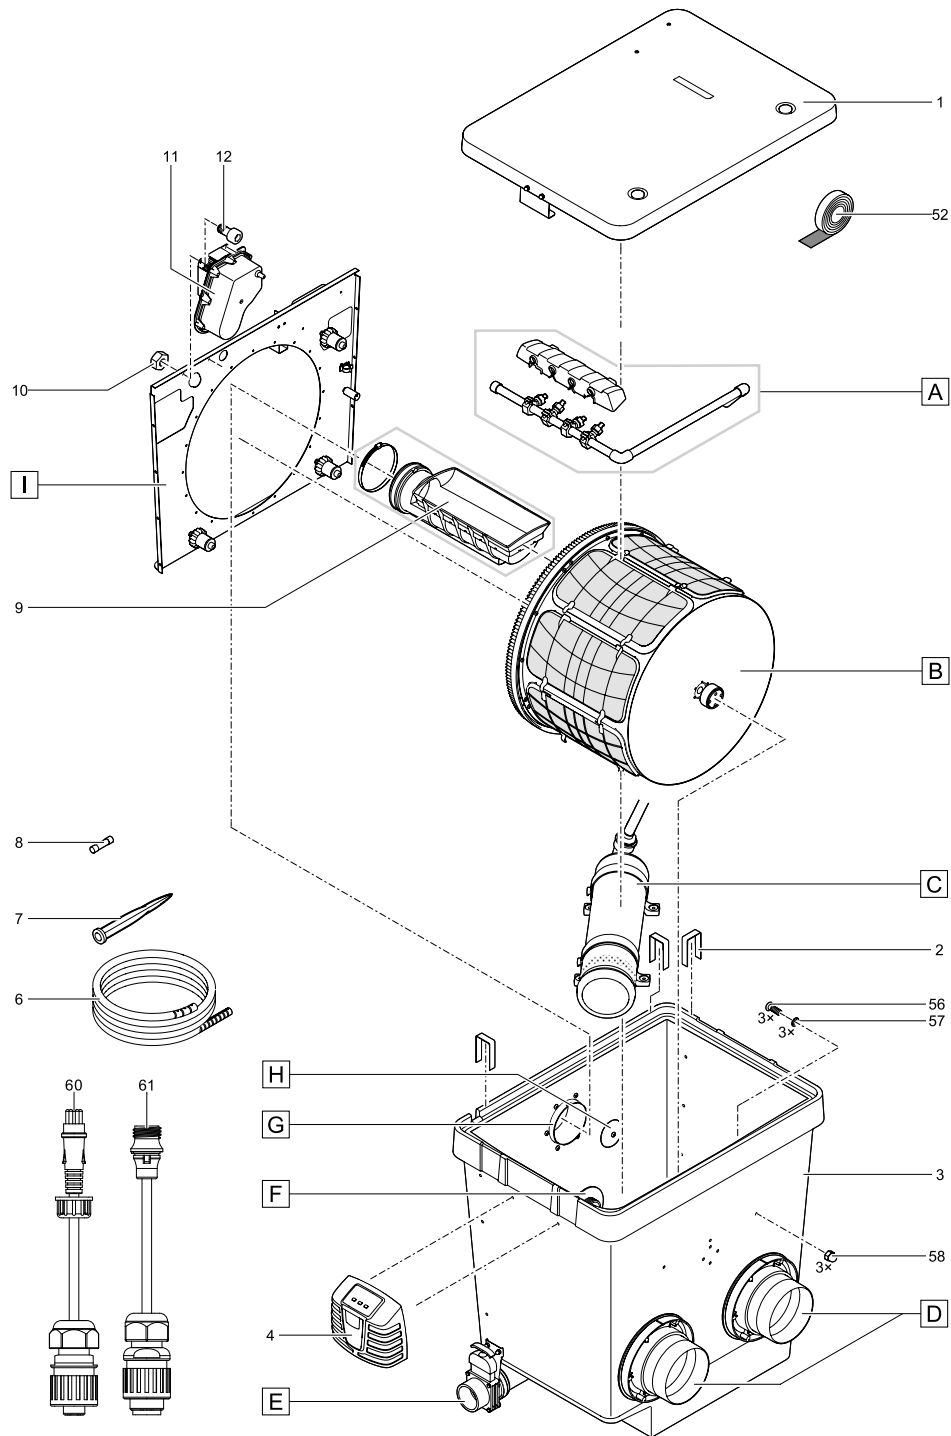

Item no.	Product
50773	ProfiClear Premium drum filter pump-fed
50774	GB ProfiClear Premium drum filter pump-fed