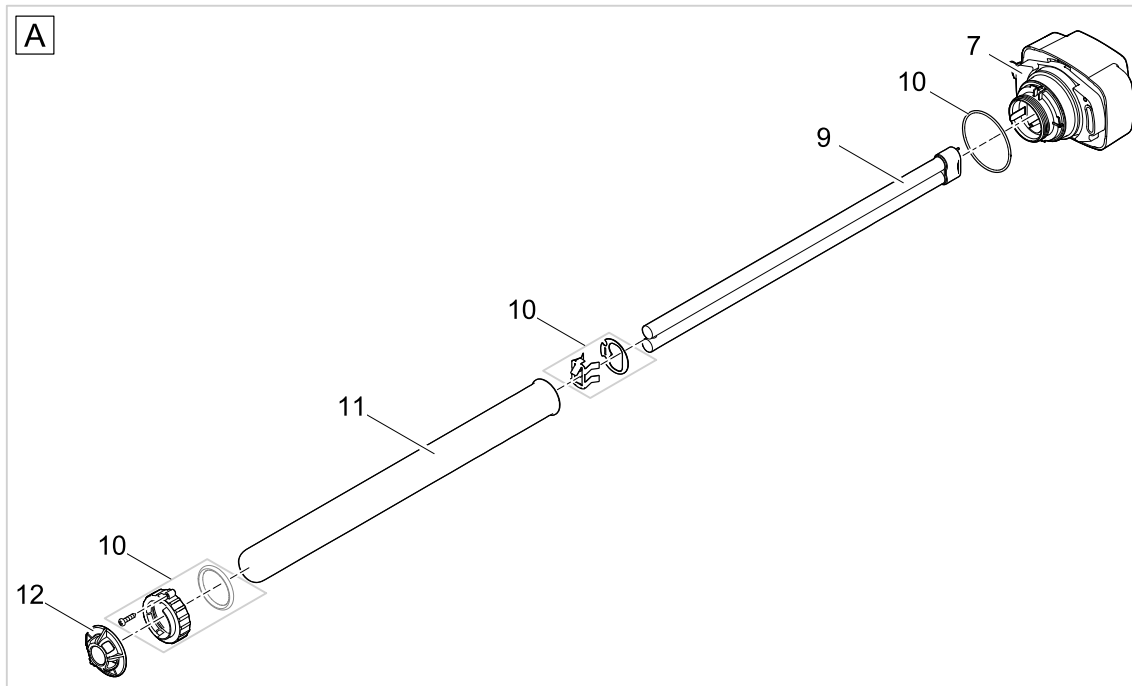

Pos.	Item no. Product	Product	Item no. Spare part	Spare part	Number
1	73374	Bitron Premium 60 W [INT]	76166	Add. pack Bitron Premium	1
2	73374	Bitron Premium 60 W [INT]	77288	Spare rubber feet set Bitron Premium	1
3	73374	Bitron Premium 60 W [INT]	73752	Rubber connection 2" to DN110 eccentric	1
6	73374	Bitron Premium 60 W [INT]	76733	Spare water housing Bitron Prem 60 W	1
7	73374	Bitron Premium 60 W [INT]	86958	Spare lamp head Bitron Premium 60 W	1
9	73374	Bitron Premium 60 W [INT]	57077	Replacement bulb UVC Eco 60 W	1
10	73374	Bitron Premium 60 W [INT]	16031	Spare part clamp bolt setFiltroClear12-30	1
11	73374	Bitron Premium 60 W [INT]	13331	Quartz glass D44 x 518 with rim	1
12	73374	Bitron Premium 60 W [INT]	17889	Transport protection Bitron	1