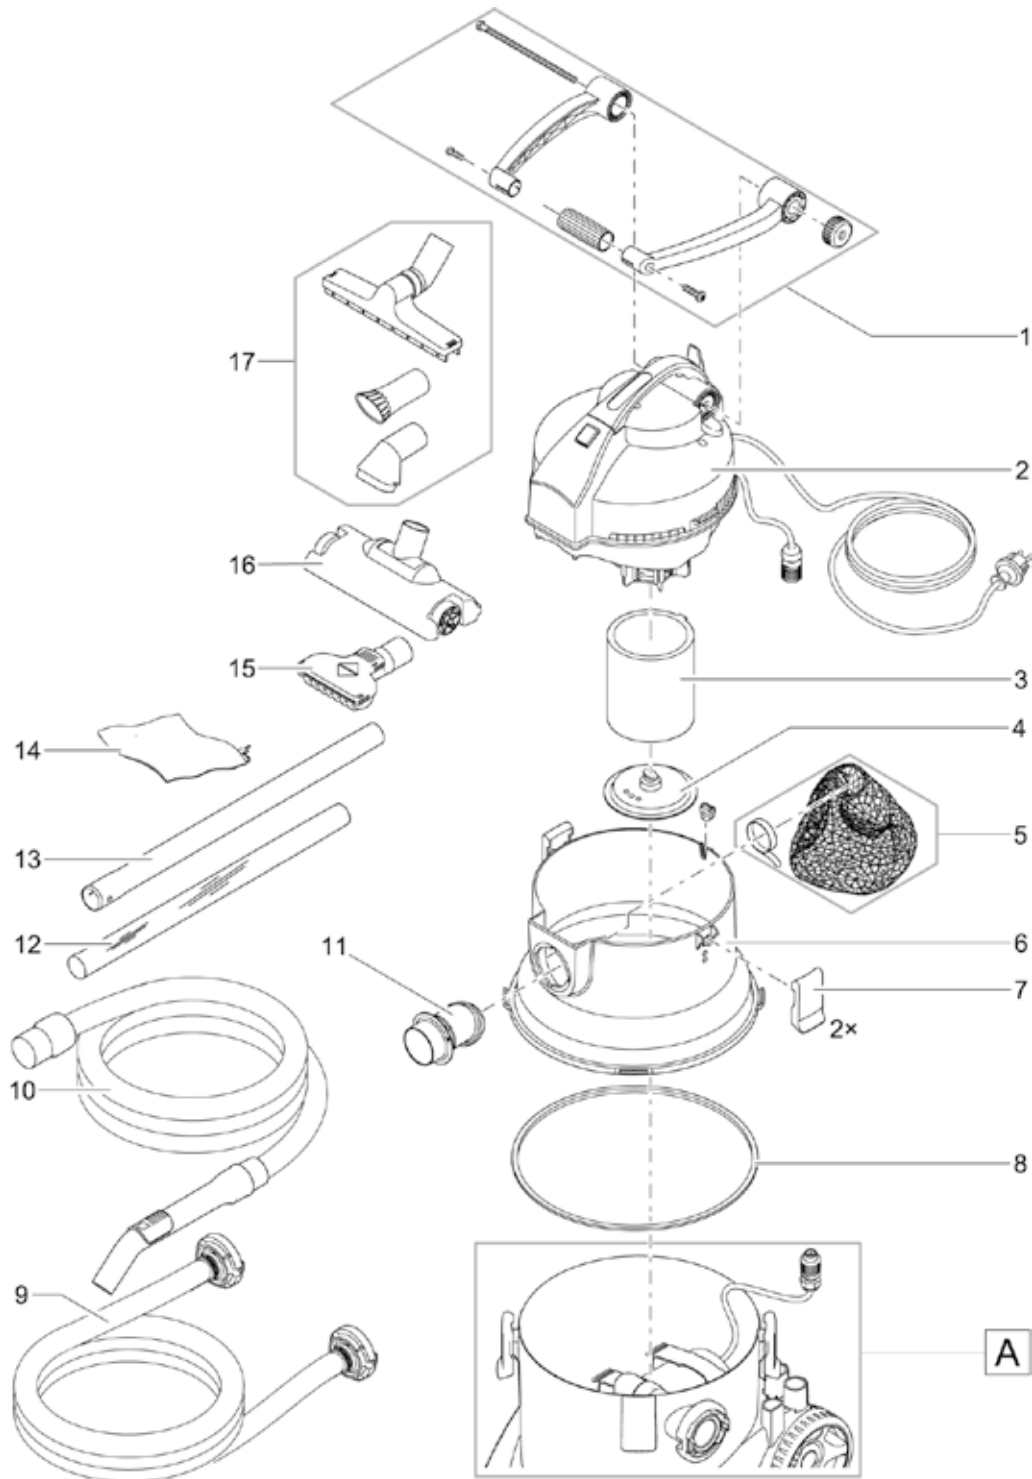

Item no.	Product
41982	PondoVac 5
41983	GB PondoVac 5