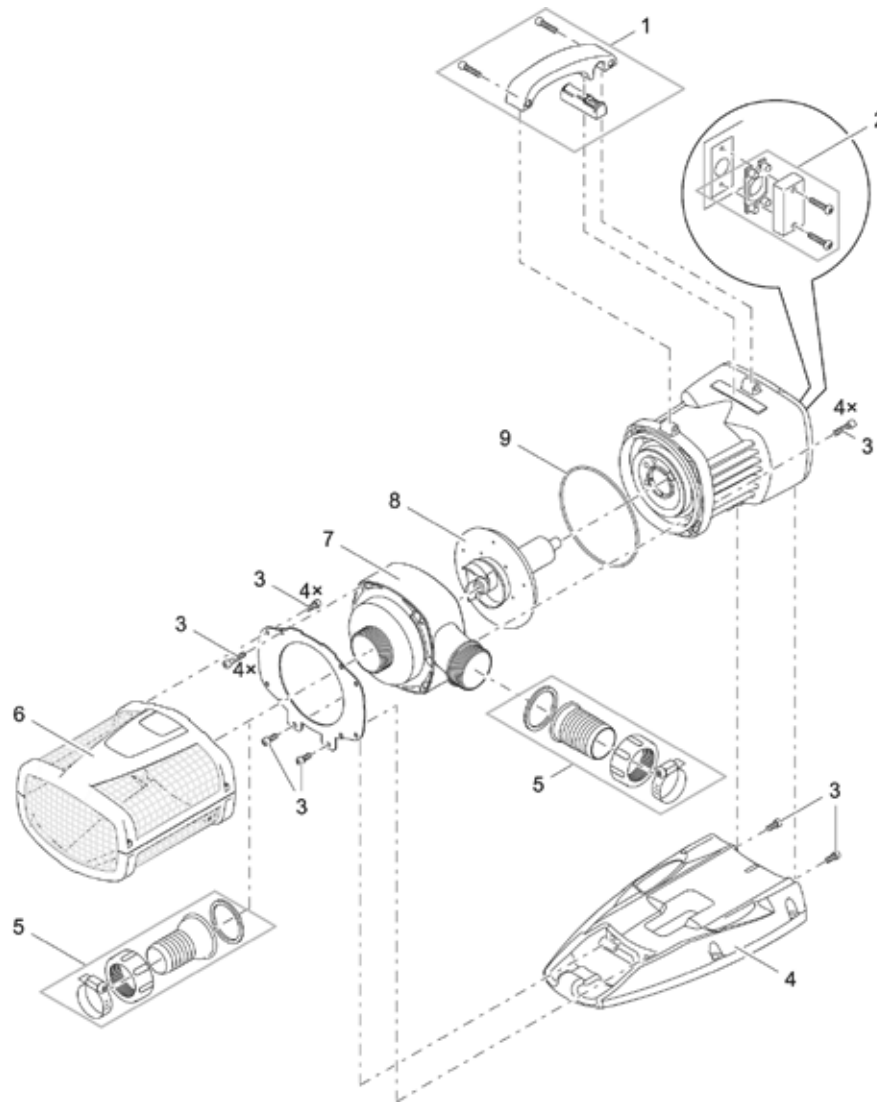

Item no.	Product
39916	AquaMax Eco Expert 21000
39917	AquaMax Eco Expert 26000

Pos.	Item no. Product	Product	Item no. Spare part	Spare part	Number
1	39916	AquaMax Eco Expert 21000 [INT]	40510	Spare handle with switch set	1
	39917	AquaMax Eco Expert 26000 [INT]			
2	39916	AquaMax Eco Expert 21000 [INT]	40509	ASM gland seal with gasket set	1
	39917	AquaMax Eco Expert 26000 [INT]			
4	39916	AquaMax Eco Expert 21000 [INT]	70464	ASM base EC2 Maxi	1
	39917	AquaMax Eco Expert 26000 [INT]			
5	39916	AquaMax Eco Expert 21000 [INT]	35359	Connection kit Aquamax Expert	1
	39917	AquaMax Eco Expert 26000 [INT]			
6	39916	AquaMax Eco Expert 21000 [INT]	37838	ASM filter housing AquaMax Expert	1
	39917	AquaMax Eco Expert 26000 [INT]			
7	39916	AquaMax Eco Expert 21000 [INT]	40623	ASM pump housing AquaMax Eco Exp. 21000	1
	39917	AquaMax Eco Expert 26000 [INT]	37837	ASM pump housing AquaMax Eco Exp. 26000	1
8	39916	AquaMax Eco Expert 21000 [INT]	40508	Spare rotor AquaMax Eco Exp. 21000-26000	1
	39917	AquaMax Eco Expert 26000 [INT]			
9	39916	AquaMax Eco Expert 21000 [INT]	32972	O-Ring NBR 127 x 4.0 SH70	1
	39917	AquaMax Eco Expert 26000 [INT]