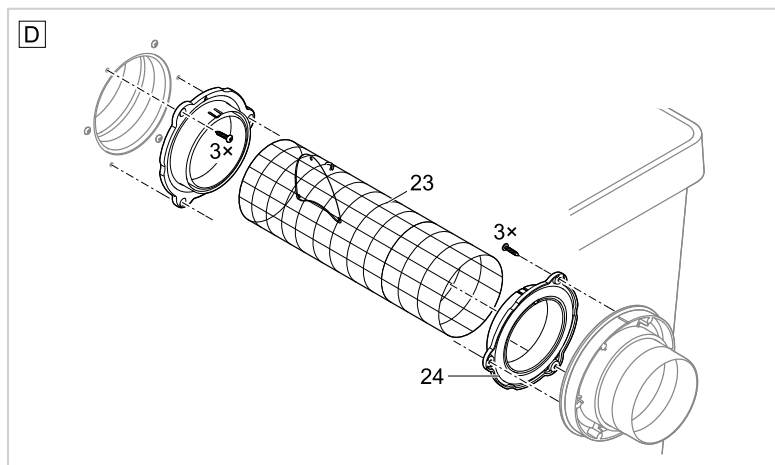

Pos.	Item no. Product	Product	Item no. Spare part	Spare part	Number
1	50772	ProfiClear Premium Moving Bed Module [INT]	72780	ASM lid container M / L	1
2	50772	ProfiClear Premium Moving Bed Module [INT]	42904	Hel-X 13 Biomedica 25 l	2
3	50772	ProfiClear Premium Moving Bed Module [INT]	20292	Oval head screw V2A DIN 7985 M6 x 12	4
4	50772	ProfiClear Premium Moving Bed Module [INT]	20609	Fiberplate DIN 7603 6 x 12 x 1 mm	8
5	50772	ProfiClear Premium Moving Bed Module [INT]	17038	Container bio module	1
6	50772	ProfiClear Premium Moving Bed Module [INT]	6117	Cap nut V2A DIN 1587 M6	6
7	50772	ProfiClear Premium Moving Bed Module [INT]	17216	Airstone clamp bio filter	2
8	50772	ProfiClear Premium Moving Bed Module [INT]	17918	Oval head screw V2A DIN 7985 M6 x 25	2
9	50772	ProfiClear Premium Moving Bed Module [INT]	17391	Air stone ProfiClear Premium Moving Bed	1
10	50772	ProfiClear Premium Moving Bed Module [INT]	18184	PVC air hose transp. DI 9 mm x 0.85 m	1
11	50772	ProfiClear Premium Moving Bed Module [INT]	42865	Air connection ProfiClear Compact	1
12	50772	ProfiClear Premium Moving Bed Module [INT]	17631	Hose adapter 4 to 8 mm	1
13	50772	ProfiClear Premium Moving Bed Module [INT]	18186	Air connection T-piece 9 mm	1
14	50772	ProfiClear Premium Moving Bed Module [INT]	18185	PVC air hose transp. DI 9 mm x 0.10 m	1
15	50772	ProfiClear Premium Moving Bed Module [INT]	27572	Oval head screw CZ-V2A DIN 7981 6.3 x 32	1
16	50772	ProfiClear Premium Moving Bed Module [INT]	43756	Gasket mesh tube 2016	1
17	50772	ProfiClear Premium Moving Bed Module [INT]	26958	Outlet 150/1 ProfiClear M 2 - M 5	2
18	50772	ProfiClear Premium Moving Bed Module [INT]	17327	Perforated sheet outlet	1
19	50772	ProfiClear Premium Moving Bed Module [INT]	18446	Spare drain DN75 Premium	1
20	50772	ProfiClear Premium Moving Bed Module [INT]	18448	Spare screws set drain DN75 Premium	1
21	50772	ProfiClear Premium Moving Bed Module [INT]	17251	ASM rubber bushing D178 mm	2
22	50772	ProfiClear Premium Moving Bed Module [INT]	26987	Outlet 150/2 ProfiClear M 2 - M 5	2
23	50772	ProfiClear Premium Moving Bed Module [INT]	19006	ASM mesh tube bio module	1
24	50772	ProfiClear Premium Moving Bed Module [INT]	43353	Mesh tube bracket	1