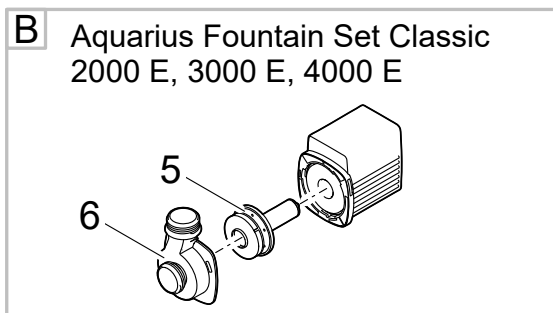

Item no.	Product
43041	Aquarius Fountain Set Classic 750
57399	Aquarius Fountain Set Classic 1000
57400	Aquarius Fountain Set Classic 1500
57401	Aquarius Fountain Set Classic 2500
57402	Aquarius Fountain Set Classic 3500
77371	Aquarius Fountain Set Classic 2000 E
77372	Aquarius Fountain Set Classic 3000 E
77374	Aquarius Fountain Set Classic 4000 E
43042	GB Aquarius Fountain Set Classic 750
57438	GB Aquarius Fountain Set Classic 1000
57439	GB Aquarius Fountain Set Classic 1500
57440	GB Aquarius Fountain Set Classic 2500
57441	GB Aquarius Fountain Set Classic 3500
77375	GB Aquarius Fountain Set Classic 2000 E
77376	GB Aquarius Fountain Set Classic 3000 E
77377	GB Aquarius Fountain Set Classic 4000 E