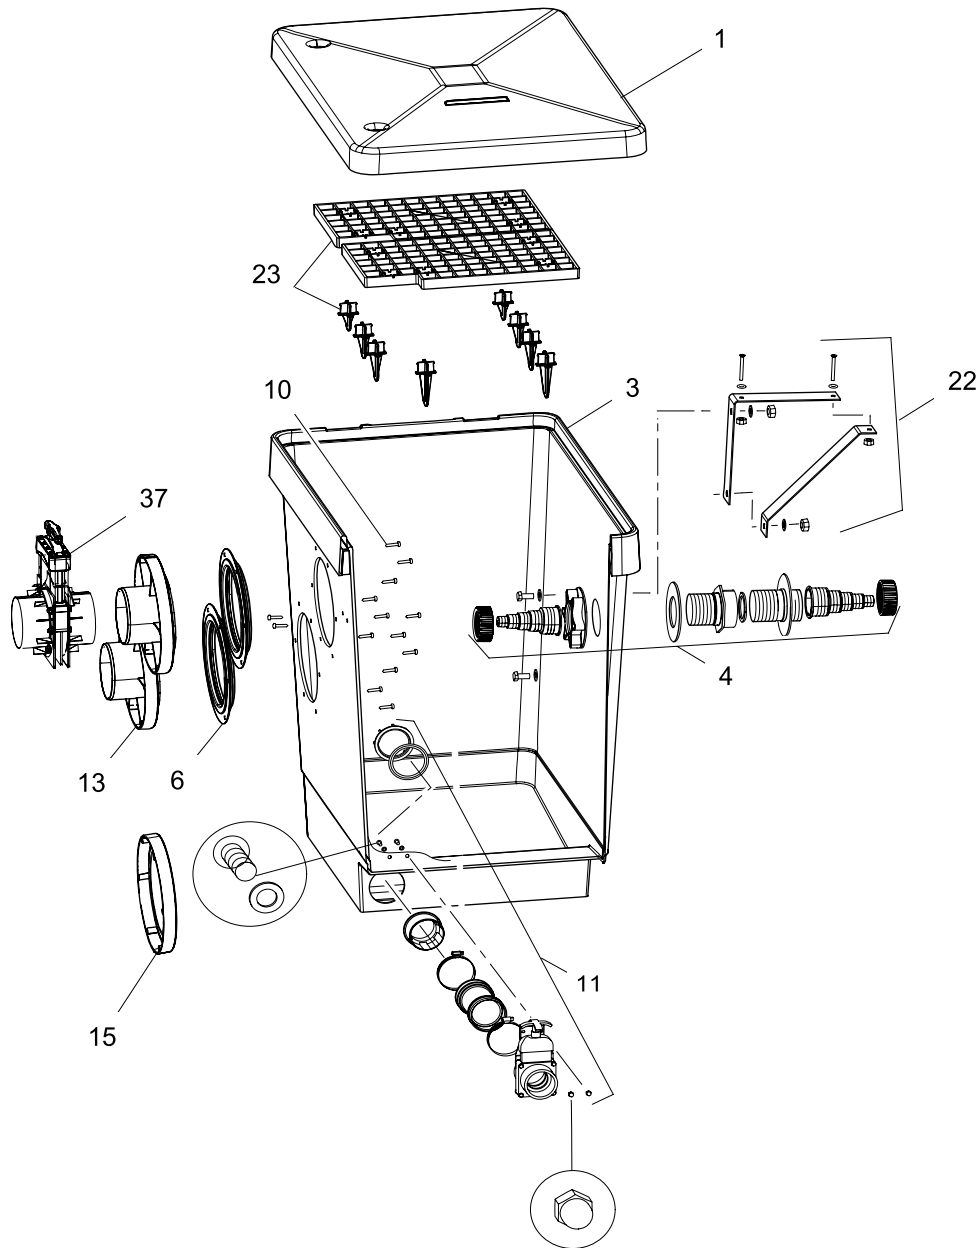

Item no.	Product
56897	ProfiClear Classic pump chamber

Pos.	Item no. Product	Product	Item no. Spare part	Spare part	Number
1	56897	ProfiClear Classic pump chamber [INT]	72780	ASM lid container M / L	1
3	56897	ProfiClear Classic pump chamber [INT]	27278	Filter box ProfiClear M 1	1
4	56897	ProfiClear Classic pump chamber [INT]	35405	Spare part connection set ProfiClear	1
6	56897	ProfiClear Classic pump chamber [INT]	26957	Gasket 150 screwed	2
10	56897	ProfiClear Classic pump chamber [INT]	27572	Oval head screw CZ-V2A DIN 7981 6.3 x 32	1
11	56897	ProfiClear Classic pump chamber [INT]	18446	Spare drain DN75 Premium	1
13	56897	ProfiClear Classic pump chamber [INT]	26963	Intake 100	2
15	56897	ProfiClear Classic pump chamber [INT]	27175	Plug 150 ProfiClear	1
22	56897	ProfiClear Classic pump chamber [INT]	35429	Spare Bitron holder ProfiClear	1
23	56897	ProfiClear Classic pump chamber [INT]	35407	Spare base screen incl. foot ProfiClear	1
37	56897	ProfiClear Classic pump chamber [INT]	27171	Slider DN 110	1