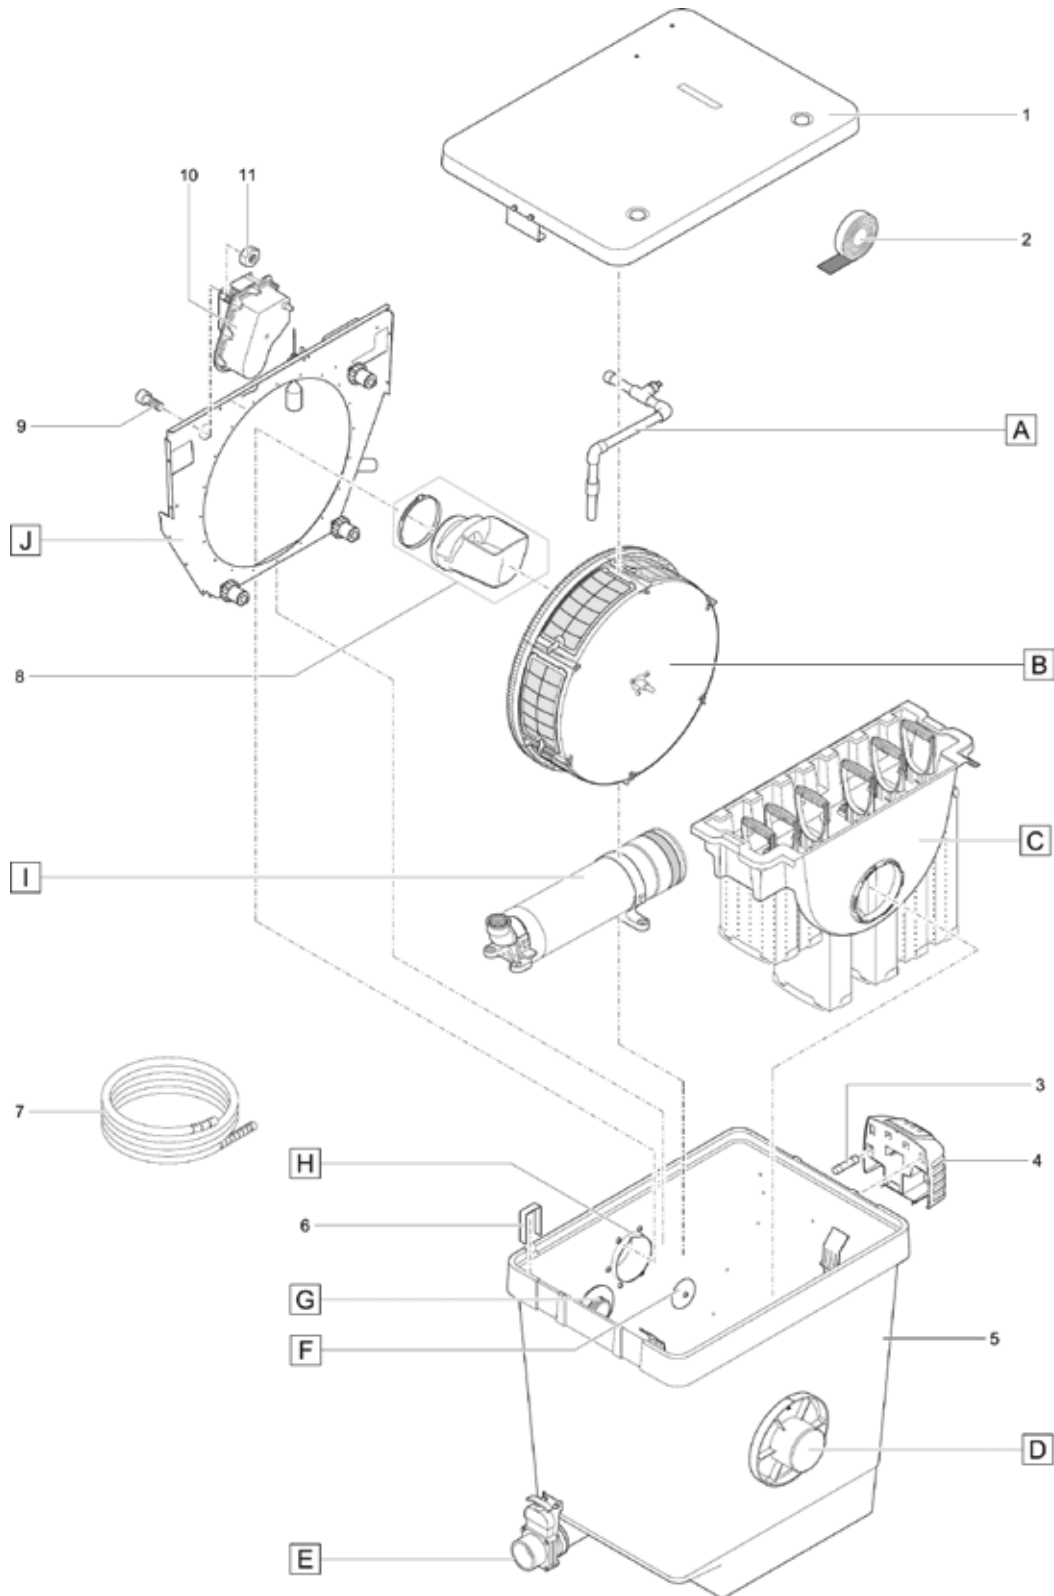

Item no.	Product
56755	BioTec Premium 80000
56915	GB BioTec Premium 80000