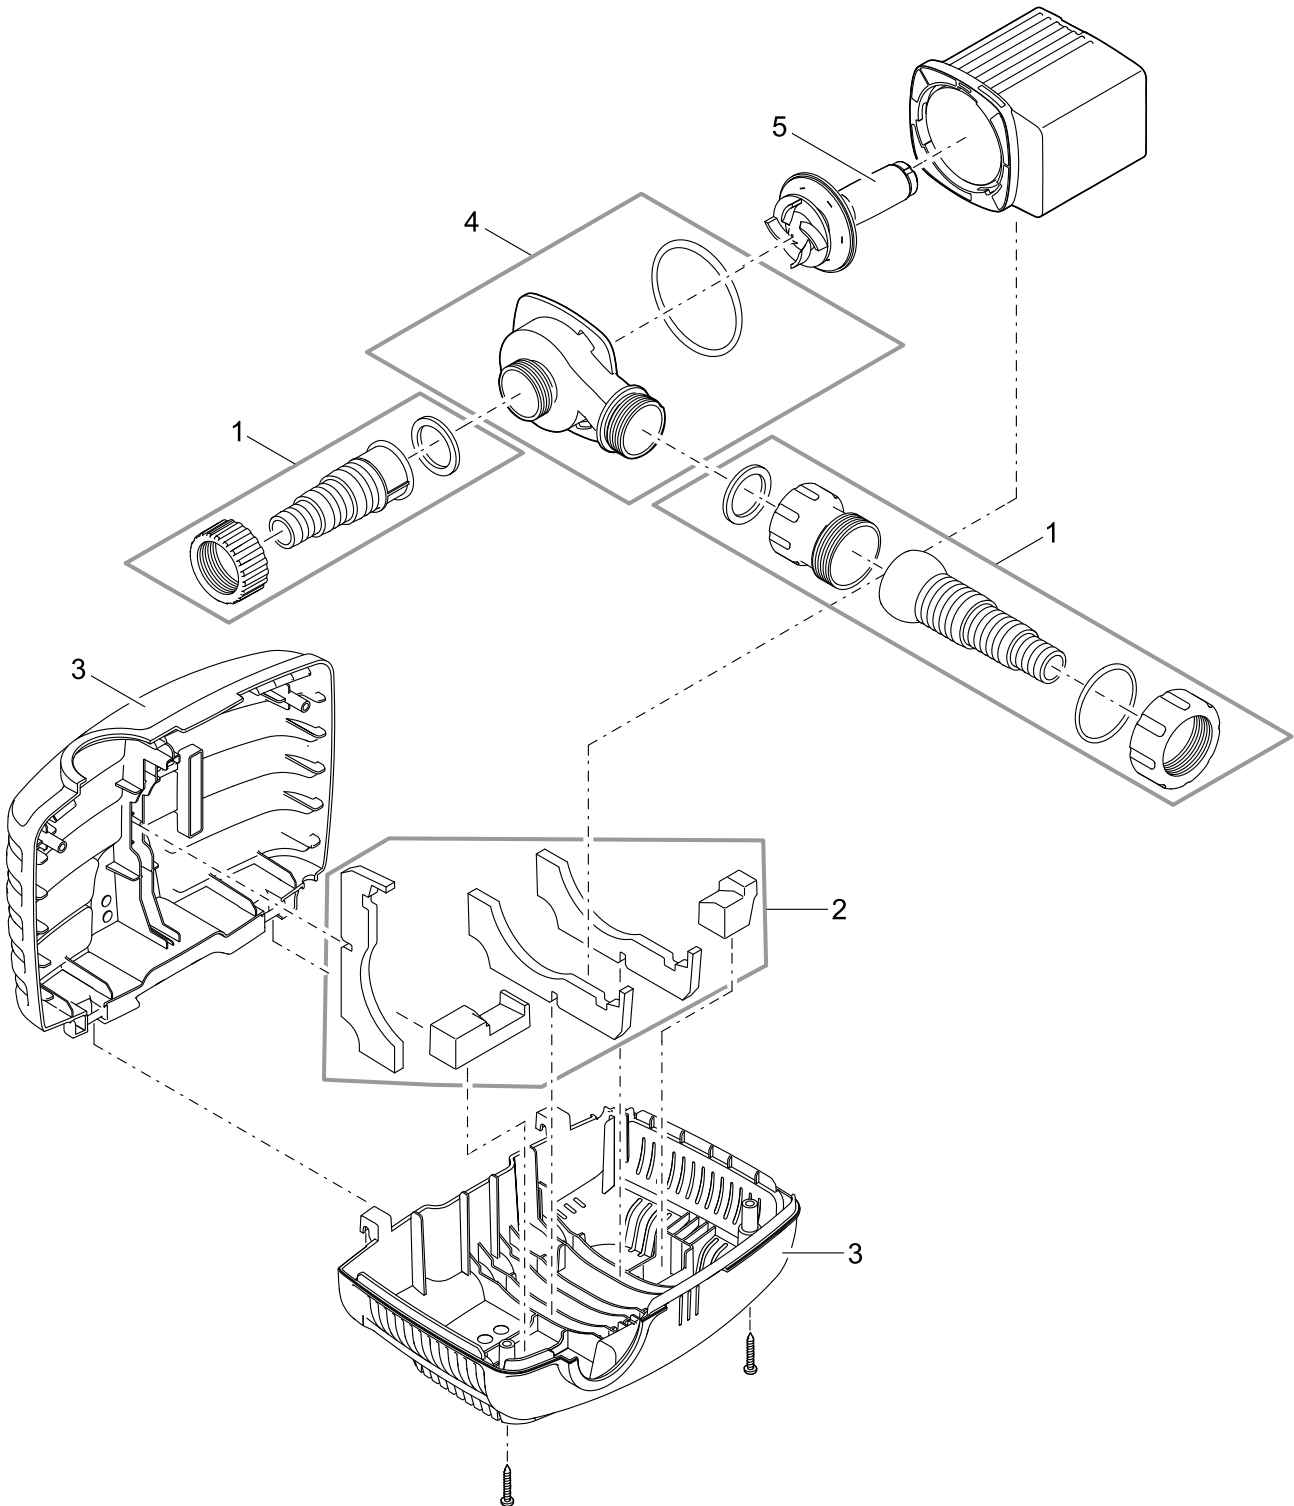

Item no.	Product
20225	AquaMax Eco Classic 2500 E
20249	AquaMax Eco Classic 3500 E
20241	GB AquaMax Eco Classic 2500 E
20264	GB AquaMax Eco Classic 3500 E