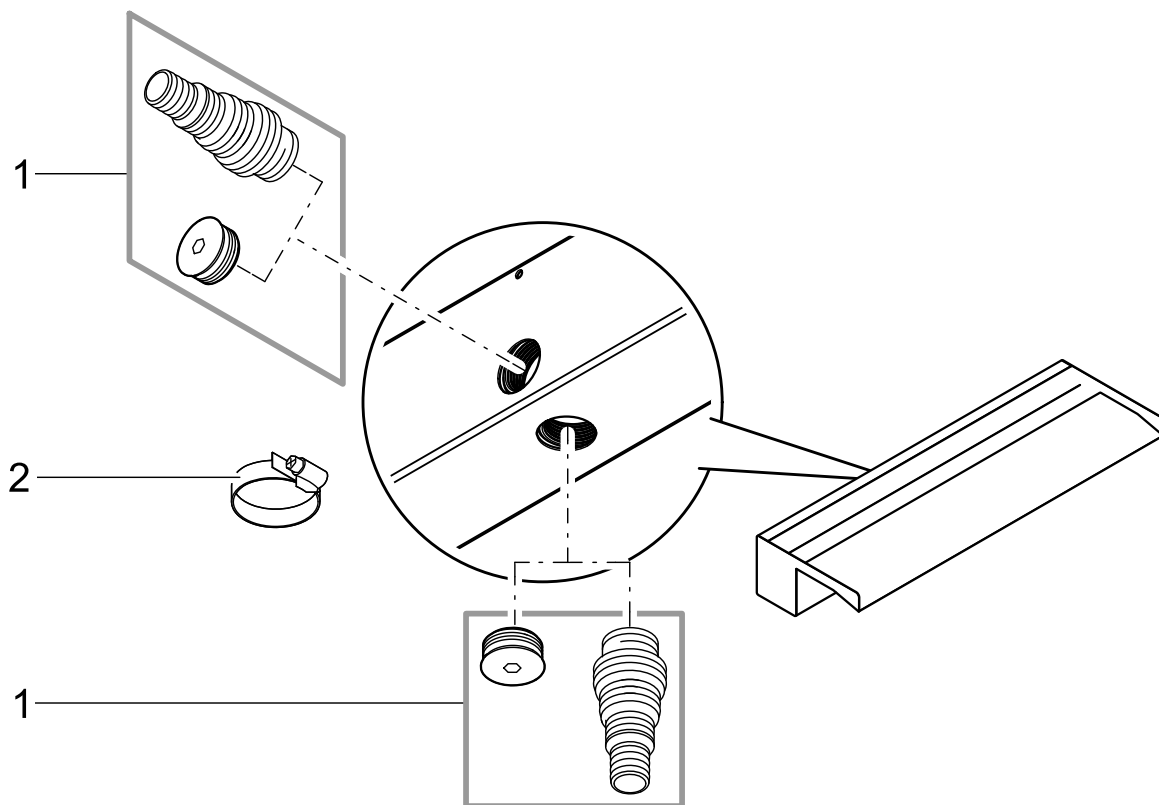

Item no.	Product
70771	Waterfall XL 30
70772	Waterfall XL 60
70773	Waterfall XL 90

Pos.	Item no. Product	Product	Item no. Spare part	Spare part	Number
1	70771	Waterfall XL 30 [INT]	15737	Spare part set Waterfall	1
	70772	Waterfall XL 60 [INT]			
	70773	Waterfall XL 90 [INT]			
2	70771	Waterfall XL 30 [INT]	11818	Hose clamp 20 - 32 mm	1
	70772	Waterfall XL 60 [INT]			
	70773	Waterfall XL 90 [INT]