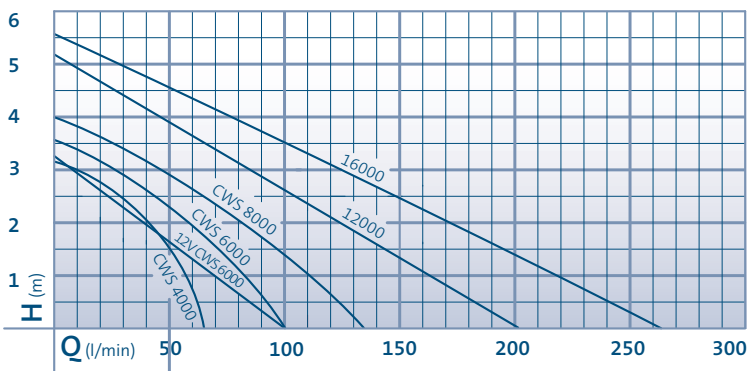

Product details

Regulator + 2nd inlet

Flow-through from 0 to 100 % can be mechanically adjusted. Ideal for adjusting skimmer or satellite filter capacity (accessory) in 4-steps. 2nd inlet allows connection of a satellite filter or a surface skimmer (accessories).

Item no. 56907 (p. 124)

Aquamax Eco 4000 – Eco 16000

Pump performance curves compared see p. 192–193

Technical data

Matching filters and filter systems starting on p. 88

	Aquamax Eco CWS 4000	Aquamax Eco CWS 6000	Aquamax Eco 6000/12V	Aquamax Eco CWS 8000	Aquamax Eco 12000	Aquamax Eco 16000
Dimensions (L x W x H)	mm 350 x 284 x 163					
Rated voltage	220 – 240V/50 Hz		–	220 – 240V/50 Hz		
Rated voltage (primary, secondary)	–		230V/50 Hz; 12V/DC	–		
Power consumption	W 50	60	55	80	130	170
Power cable length	m 10.00		–	10.00		
Cable length 12V device	m –		2.50 (transformer) + 8.00		–	
Net weight	kg 4.92	4.84	7.74	4.80	5.26	5.34
Guarantee (+ request guarantee)	years 3 + 2					
Max. flow rate	l/min. 65	100	–	133	200	266
Max. flow rate	l/h 4,000	6,000	–	8,000	12,000	16,000
Max. head height	m 3.20	3.60	3.20	4.00	5.20	5.60
Connection, pressure-side	2"					
Connection, suction-side	1 1/2"					
Connection for hoses	1", 1 1/4", 1 1/2"			1", 1 1/4", 1 1/2", 2"		
Filter intake surface	cm ² 950					
Electronic adjustment	no				yes	
Set-up type	suitable submersed or dry-installed					
Item no. (GB-Version)	57184	57185	50641	57186	57359	57362
Item no.	50302	50303	57363	50304	57358	57361