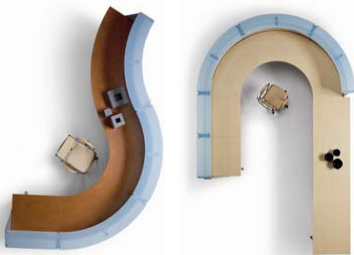

OFFICE REALITY LTD

Edison Reception desks

Reception: the vertical curved and straight panels matched with the connection elements at 90° can give rise to an infinity of compositions. The work-tops are equipped with a soft bristle that allows the passage of cable between the top itself and the vertical panel. The receptions can also be used as dividing panels (without work-tops) to delimit areas reserved zones. the system of hooking and fixing the panels has metal stirrups that act as foot as well as a support for the upper tops in white satinised glass.

Profilo a setole morbide
Soft bristle profile
Profil à soies souples
Perfil de cerdas blandas

Vertebra passacavo
Flexible cable-way
Vertèbre passe-câbles
Vertebra de pasaje cables

Edison reception desks in Maple, Walnut, Mahogany, Wenge, Silver or White