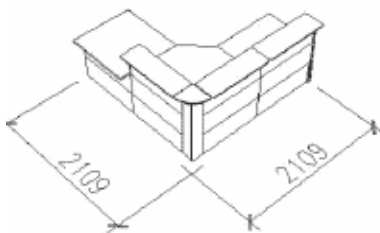

Example 5 @ £1476.00