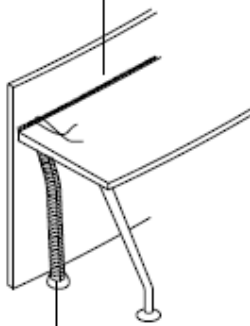

OFFICE REALITY LTD

Edison Reception desks

Reception: the vertical curved and straight panels matched with the connection elements at 90° can give rise to an infinity of compositions. The work-tops are equipped with a soft bristle that allows the passage of cable between the top itself and the vertical panel. The receptions can also be used as dividing panels (without work-tops) to delimit areas reserved zones. the system of hooking and fixing the panels has metal stirrups that act as foot as well as a support for the upper tops in white satinised glass.

Profilo a setole morbide
Soft bristle profile
Profil à soies souples
Perfil de cerdas blandas

Vertebra passacavo
Flexible cable-way
Vertèbre passe-câbles
Vertebra de pasaje cables

Edison reception desks in Maple, Walnut, Mahogany, Wenge, Silver or White

90 degree connection post in silver @ **£155.00**

Finishing sides in silver @ **£155.00**

900mm wide x 860mm deep x 740mm high desk unit @ **£151.00**

45°

160mm wide x 780mm deep x 740mm high 45 degree desk unit @ **£191.00**

90°

1650mm wide x 1000mm deep 90 degree connection top @ **£131.00**

90°

1200mm x 1200mm 90 degree internal connection top @ **£134.00**

900mm wide x 860mm deep x 740mm high courtesy unit @ **£367.00**

1690mm wide x 970mm deep x 740mm high internal 60 degree courtesy unit @ **£738.00**