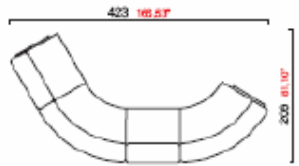

Example 2 £3109.00