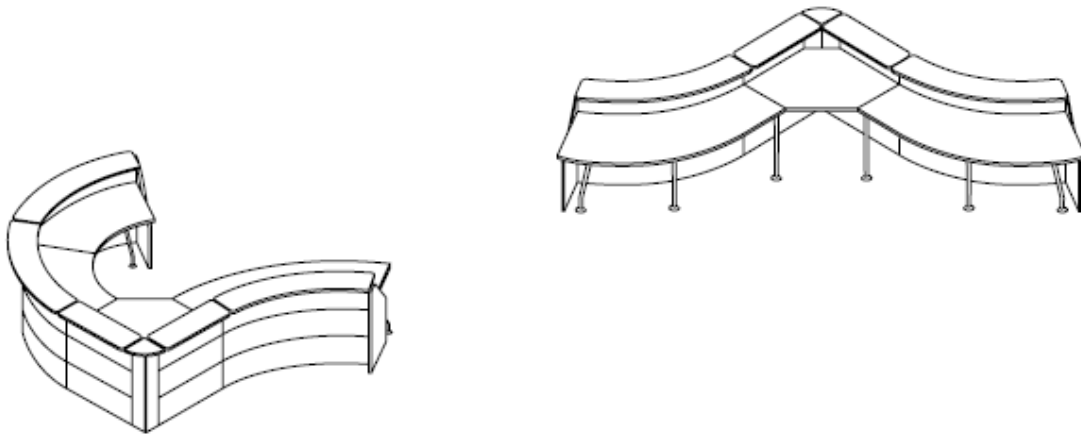

OFFICE REALITY LTD

Edison Reception desks

Reception: the vertical curved and straight panels matched with the connection elements at 90° can give rise to an infinity of compositions. The work-tops are equipped with a soft bristle that allows the passage of cable between the top itself and the vertical panel. The receptions can also be used as dividing panels (without work-tops) to delimit areas reserved zones. the system of hooking and fixing the panels has metal stirrups that act as foot as well as a support for the upper tops in white satinised glass.

Profilo a setole morbide
Soft bristle profile
Profil à soies souples
Perfil de cerdas blandas

Vertebra passacavo
Flexible cable-way
Vertèbre passe-câbles
Vertebra de pasaje cables

Edison reception desks in Maple, Walnut, Mahogany, Wenge, Silver or White

900mm wide x 300mm deep x 1090mm high panel @ **£320.00**

45°

1270mm wide x 400mm deep x 1090mm high 045 degree panel @ **£740.00**

60°

1650mm wide x 1000mm deep x 1090mm high 60 degree panel @ **£750.00**

90°

1650mm wide x 1000mm deep 90 degree connection top @ **£131.00**

90°

1200mm x 1200mm 90 degree internal connection top @ **£134.00**

900mm wide x 860mm deep x 740mm high courtesy unit @ **£367.00**

1690mm wide x 970mm deep x 740mm high internal 60 degree courtesy unit @ **£738.00**