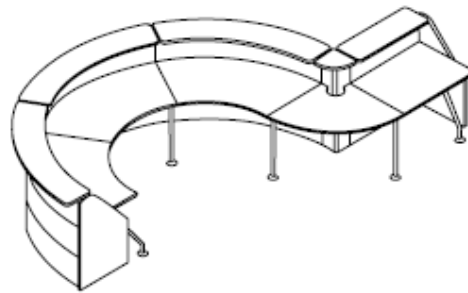

OFFICE REALITY LTD

Edison Reception desks

Reception: the vertical curved and straight panels matched with the connection elements at 90° can give rise to an infinity of compositions. The work-tops are equipped with a soft bristle that allows the passage of cable between the top itself and the vertical panel. The receptions can also be used as dividing panels (without work-tops) to delimit areas reserved zones. the system of hooking and fixing the panels has metal stirrups that act as foot as well as a support for the upper tops in white satinised glass.

Profilo a setole morbide
Soft bristle profile
Profil à soies souples
Perfil de cerdas blandas

Vertebra passacavo
Flexible cable-way
Vertèbre passe-câbles
Vertebra de pasaje cables

Edison reception desks in Maple, Walnut, Mahogany, Wenge, Silver or White

900mm wide x 300mm deep x 1090mm high panel @ **£320.00**

45°

1270mm wide x 400mm deep x 1090mm high 045 degree panel @ **£740.00**

60°

1650mm wide x 1000mm deep x 1090mm high 60 degree panel @ **£750.00**

90°

1650mm wide x 1000mm deep 90 degree connection top @ **£131.00**

90°

1200mm x 1200mm 90 degree internal connection top @ **£134.00**

900mm wide x 860mm deep x 740mm high courtesy unit @ **£367.00**

1690mm wide x 970mm deep x 740mm high internal 60 degree courtesy unit @ **£738.00**