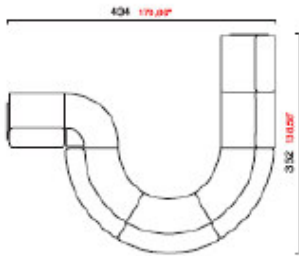

Example 1 £4974.00 ex VAT