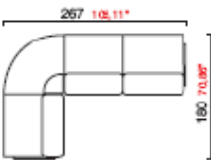

900mm wide x 300mm deep x 1090mm high panel @ **£320.00**

45°

1270mm wide x 400mm deep x 1090mm high 045 degree panel @ **£740.00**

60°

1650mm wide x 1000mm deep x 1090mm high 60 degree panel @ **£750.00**

60°

1510mm wide x 780mm deep x 740mm high 60 degree desk @ **£207.00**

45°

1720mm wide x 810mm deep x 740mm high external 45 degree desk @ **£244.00**

60°

2240mm wide x 880mm deep x 740mm high external 60 degree desk @ **£362.00**

90°

1650mm wide x 1000mm deep 90 degree connection top @ **£131.00**

90°

1200mm x 1200mm 90 degree internal connection top @ **£134.00**

900mm wide x 860mm deep x 740mm high courtesy unit @ **£367.00**

1690mm wide x 970mm deep x 740mm high internal 60 degree courtesy unit @ **£738.00**

As above with 3 drawers @ **£243.00**

All prices exclude VAT and include delivery to mainland UK during normal working hours

Example 1 £4974.00 ex VAT

Example 2 £3109.00

Example 3 £2106.00

Example 4 £3694.00