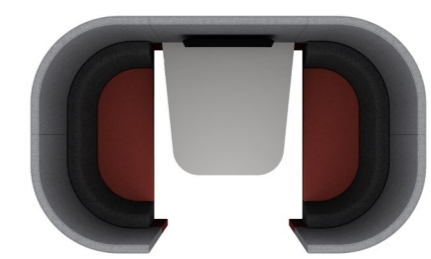

Zen

O9

Upholstered, sound absorbing booth. Remember you can alter this model and design-your-own Zen to fit into your space, to suit your needs.

ZenO9 creates an organic space for collaboration for 4 people and can include audio visual features for groups to use.