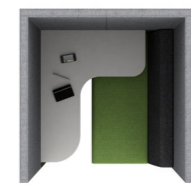

ZO2A

h: 1900mm
w: 1100mm
d: 1100mm

Supplied with 1 x Zen seats and
desktop at 725mm high

ZO2B

h: 2100mm
w: 1100mm
d: 1100mm

Supplied with Halo roof, ceiling
and lighting, 1 x Zen seats and
desktop at 725mm high