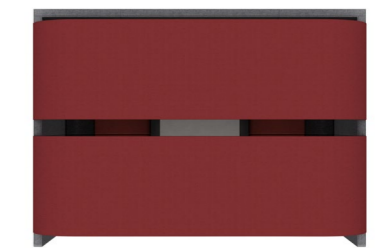

ZO4C

Zen

O4

Upholstered, sound absorbing booth. Remember you can alter this model and design-your-own Zen to fit into your space, to suit your needs.

ZenO4 creates a space for collaboration for 4 people and can include audio visual features for groups to use.