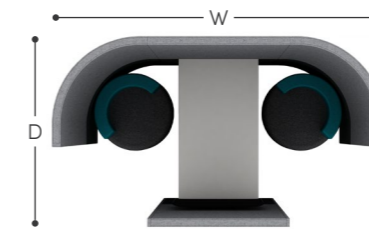

Zen 08

Upholstered, sound absorbing booth. Remember you can alter this model and design-your-own Zen to fit into your space, to suit your needs.

Zen08 creates a more private space for collaboration for 2 people where audio visual features are hidden from view.