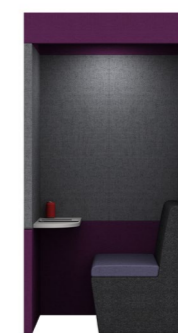

Zen O1

Upholstered, sound absorbing booth. Remember you can alter this model and design-your-own Zen to fit into your space, to suit your needs.

ZenO1 creates a space for concentration and privacy while retaining a minimal footprint.