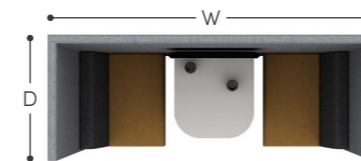

Zen O3

Upholstered, sound absorbing booth. Remember you can alter this model and design-your-own Zen to fit into your space, to suit your needs.

ZenO3 creates a space for collaboration for 2 people and can include audio visual features for groups to use.