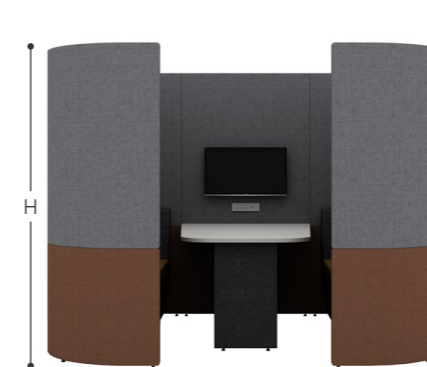

Zen

10

Upholstered, sound absorbing booth. Remember you can alter this model and design-your-own Zen to fit into your space, to suit your needs.

Zen10 creates an organic space for collaboration for 6 people and can include audio visual features for groups to use.

ZO10A