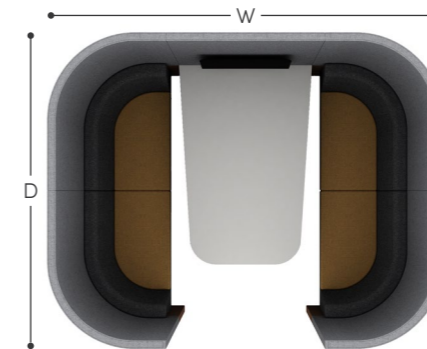

Zen

10

Upholstered, sound absorbing booth. Remember you can alter this model and design-your-own Zen to fit into your space, to suit your needs.

Zen10 creates an organic space for collaboration for 6 people and can include audio visual features for groups to use.

ZO10A