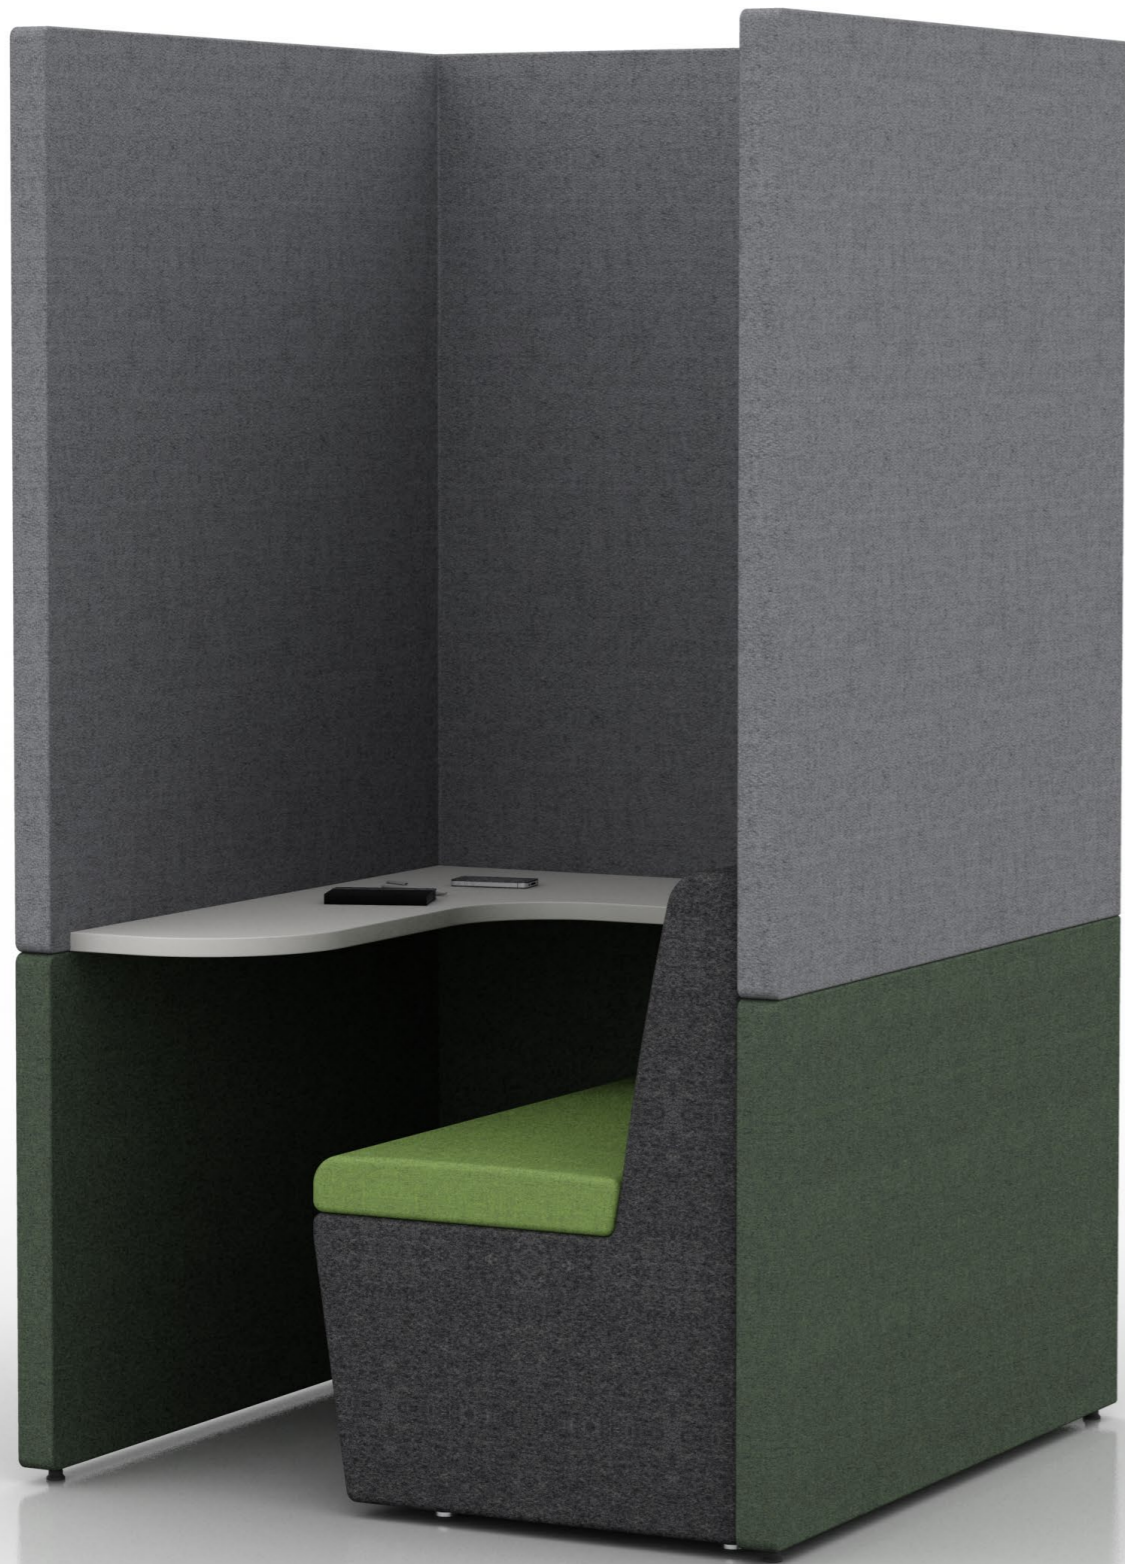

Zen provides a quiet space to work or collaborate and can be tailored to your exact requirements, leaving no limitation to the product, only your imagination. The system is remarkably flexible and you can specify the standard 22 models you see here or design-your-own Zen to fit into your space, to suit your needs. Whether you want a breakout space for staff, a calming place for concentration or simply an area to communicate, Zen has a solution. This can be achieved by adjusting the height, width, depth, footprint, configuration, tiers, seating, work surfaces and audio visual/power/charge requirements.

# Zen O1

Upholstered, sound absorbing booth. Remember you can alter this model and design-your-own Zen to fit into your space, to suit your needs.

ZenO1 creates a space for concentration and privacy while retaining a minimal footprint.

**ZO1A**  

h: 1900mm  
w: 1100mm  
d: 800mm

Supplied with 1 x Zen seat and  
desktop at 725mm high

**ZO1B**  

h: 2100mm  
w: 1100mm  
d: 800mm

Supplied with Halo roof, ceiling  
and lighting, 1 x Zen seat and  
desktop at 725mm high

**ZO2A**  

h: 1900mm  
w: 1100mm  
d: 1100mm

Supplied with 1 x Zen seats and  
desktop at 725mm high

**ZO2B**  

h: 2100mm  
w: 1100mm  
d: 1100mm

Supplied with Halo roof, ceiling  
and lighting, 1 x Zen seats and  
desktop at 725mm high