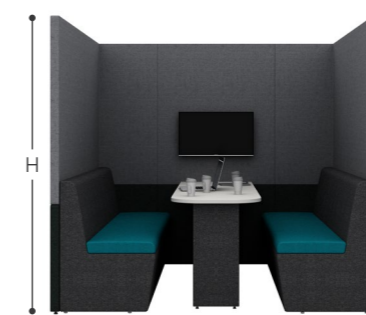

Zen provides a quiet space to work or collaborate and can be tailored to your exact requirements, leaving no limitation to the product, only your imagination. The system is remarkably flexible and you can specify the standard 22 models you see here or design-your-own Zen to fit into your space, to suit your needs. Whether you want a breakout space for staff, a calming place for concentration or simply an area to communicate, Zen has a solution. This can be achieved by adjusting the height, width, depth, footprint, configuration, tiers, seating, work surfaces and audio visual/power/charge requirements.

**ZO4A**  

h: 1900mm  
w: 2100mm  
d: 1500mm

Supplied with 2 x Zen seats and desktop at 725mm high

**ZO4B**  

h: 2100mm  
w: 2100mm  
d: 1500mm

Supplied with Halo roof, ceiling and lighting, 2 x Zen seats and desktop at 725mm high

**ZO4C**  

h: 2200mm  
w: 2100mm  
d: 1500mm

Supplied with Arch roof, 2 x Zen seats and desktop at 725mm high

Pendant light available on request

# Zen O5

Upholstered, sound absorbing booth. Remember you can alter this model and design-your-own Zen to fit into your space, to suit your needs.

ZenO5 creates a space for collaboration for 6 people and can include audio visual features for groups to use.