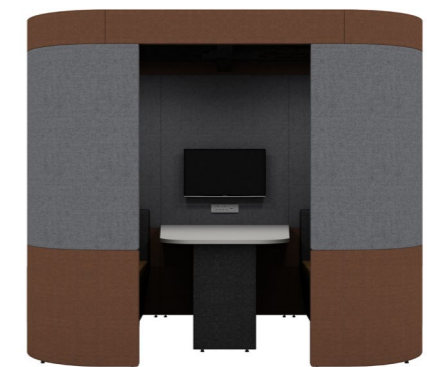

Zen

10

Upholstered, sound absorbing booth. Remember you can alter this model and design-your-own Zen to fit into your space, to suit your needs.

Zen10 creates an organic space for collaboration for 6 people and can include audio visual features for groups to use.

ZO10A