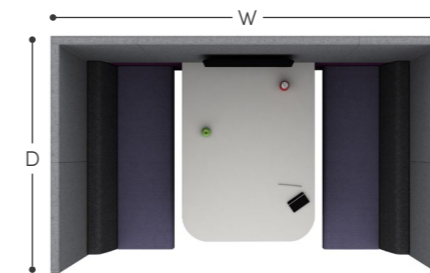

Zen 06

Upholstered, sound absorbing booth. Remember you can alter this model and design-your-own Zen to fit into your space, to suit your needs.

Zen06 creates a large footprint space for collaboration for 4 people and can include audio visual features for groups to use.

ZO6A

h: 1900mm
w: 2500mm
d: 1500mm

Supplied with 2 x Zen seats and desktop at 725mm high

ZO6B

h: 2100mm
w: 2500mm
d: 1500mm

Supplied with Halo roof, ceiling and lighting, 2 x Zen seats and desktop at 725mm high