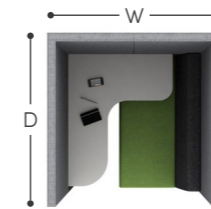

**ZO1A**  

h: 1900mm  
w: 1100mm  
d: 800mm

Supplied with 1 x Zen seat and  
desktop at 725mm high

**ZO1B**  

h: 2100mm  
w: 1100mm  
d: 800mm

Supplied with Halo roof, ceiling  
and lighting, 1 x Zen seat and  
desktop at 725mm high

**ZO2A**  

h: 1900mm  
w: 1100mm  
d: 1100mm

Supplied with 1 x Zen seats and  
desktop at 725mm high

**ZO2B**  

h: 2100mm  
w: 1100mm  
d: 1100mm

Supplied with Halo roof, ceiling  
and lighting, 1 x Zen seats and  
desktop at 725mm high