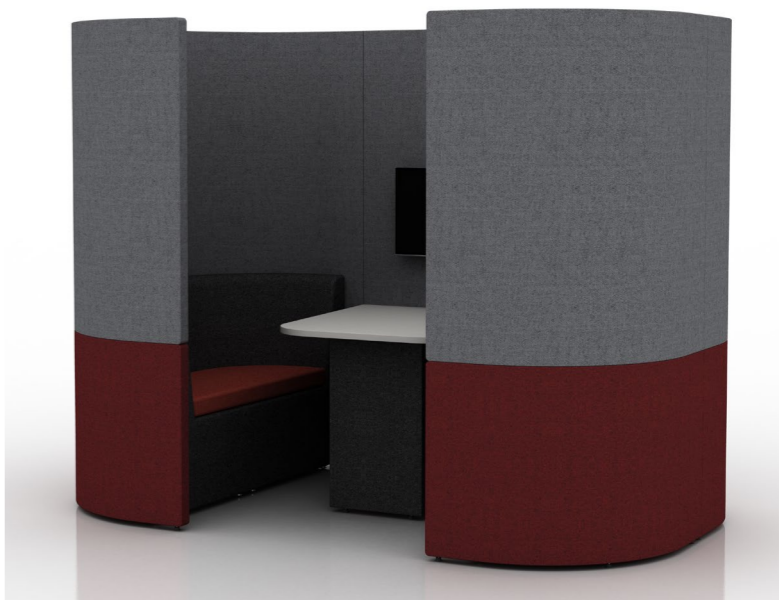

Zen

O9

Upholstered, sound absorbing booth. Remember you can alter this model and design-your-own Zen to fit into your space, to suit your needs.

ZenO9 creates an organic space for collaboration for 4 people and can include audio visual features for groups to use.