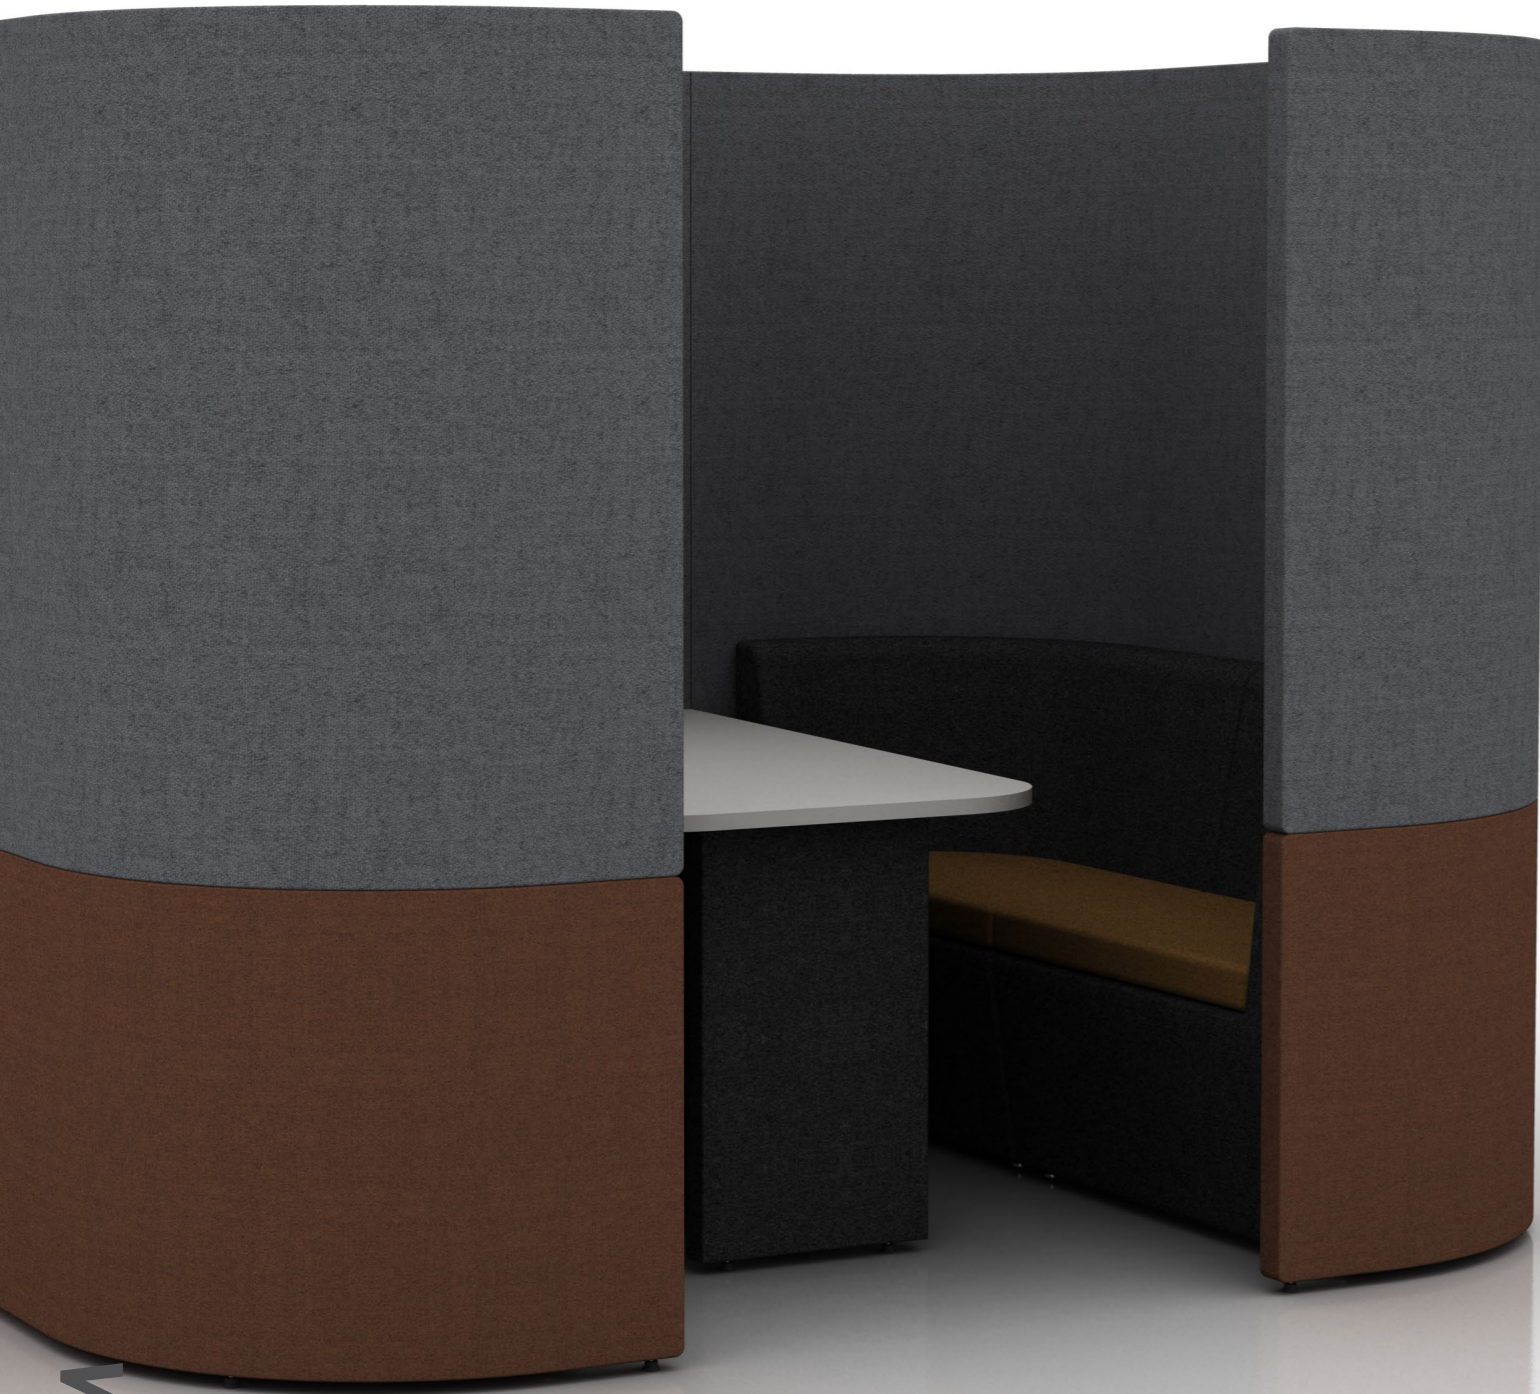

Zen provides a quiet space to work or collaborate and can be tailored to your exact requirements, leaving no limitation to the product, only your imagination. The system is remarkably flexible and you can specify the standard 22 models you see here or design-your-own Zen to fit into your space, to suit your needs. Whether you want a breakout space for staff, a calming place for concentration or simply an area to communicate, Zen has a solution. This can be achieved by adjusting the height, width, depth, footprint, configuration, tiers, seating, work surfaces and audio visual/power/charge requirements.

# Zen O1

Upholstered, sound absorbing booth. Remember you can alter this model and design-your-own Zen to fit into your space, to suit your needs.

ZenO1 creates a space for concentration and privacy while retaining a minimal footprint.

**ZO9A**  

h: 1900mm  
w: 2500mm  
d: 1500mm

Supplied with 2 x Zen seats and desktop at 725mm high

**ZO9B**  

h: 2100mm  
w: 2500mm  
d: 1500mm

Supplied with Halo roof, ceiling and lighting, 2 x Zen seats and desktop at 725mm high

ZO10A  

h: 1900mm  
w: 2500mm  
d: 2000mm

Supplied with 4 x Zen seats and desktop at 725mm high

ZO10B  

h: 2100mm  
w: 2500mm  
d: 2000mm

Supplied with Halo roof, ceiling and lighting, 4 x Zen seats and desktop at 725mm high