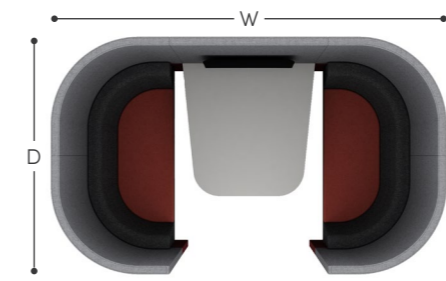

Zen

O9

Upholstered, sound absorbing booth. Remember you can alter this model and design-your-own Zen to fit into your space, to suit your needs.

ZenO9 creates an organic space for collaboration for 4 people and can include audio visual features for groups to use.