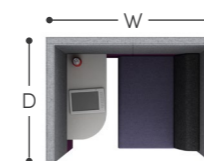

Zen O1

Upholstered, sound absorbing booth. Remember you can alter this model and design-your-own Zen to fit into your space, to suit your needs.

ZenO1 creates a space for concentration and privacy while retaining a minimal footprint.