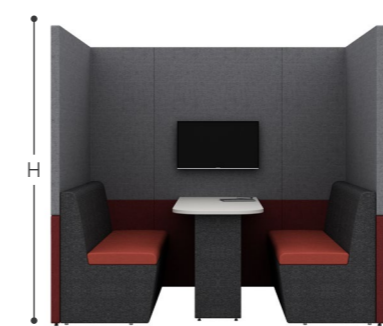

Zen

O4

Upholstered, sound absorbing booth. Remember you can alter this model and design-your-own Zen to fit into your space, to suit your needs.

ZenO4 creates a space for collaboration for 4 people and can include audio visual features for groups to use.

ZO4A