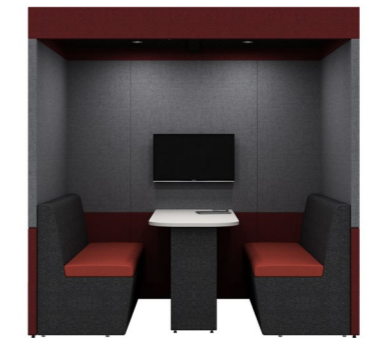

Zen

O4

Upholstered, sound absorbing booth. Remember you can alter this model and design-your-own Zen to fit into your space, to suit your needs.

ZenO4 creates a space for collaboration for 4 people and can include audio visual features for groups to use.

ZO4A