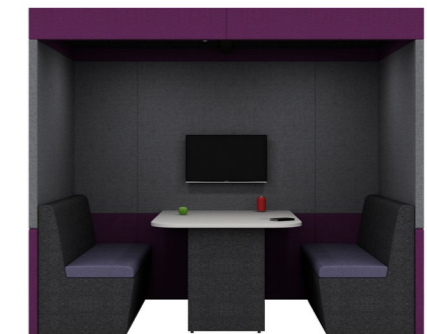

Zen provides a quiet space to work or collaborate and can be tailored to your exact requirements, leaving no limitation to the product, only your imagination. The system is remarkably flexible and you can specify the standard 22 models you see here or design-your-own Zen to fit into your space, to suit your needs. Whether you want a breakout space for staff, a calming place for concentration or simply an area to communicate, Zen has a solution. This can be achieved by adjusting the height, width, depth, footprint, configuration, tiers, seating, work surfaces and audio visual/power/charge requirements.

# Zen O5

Upholstered, sound absorbing booth. Remember you can alter this model and design-your-own Zen to fit into your space, to suit your needs.

ZenO5 creates a space for collaboration for 6 people and can include audio visual features for groups to use.

**ZO5A**  

h: 1900mm  
w: 2100mm  
d: 2000mm

Supplied with 4 x Zen seats and desktop at 725mm high

**ZO5B**  

h: 2100mm  
w: 2100mm  
d: 2000mm

Supplied with Halo roof, ceiling and lighting, 4 x Zen seats and desktop at 725mm high

# Zen 06

Upholstered, sound absorbing booth. Remember you can alter this model and design-your-own Zen to fit into your space, to suit your needs.

Zen06 creates a large footprint space for collaboration for 4 people and can include audio visual features for groups to use.