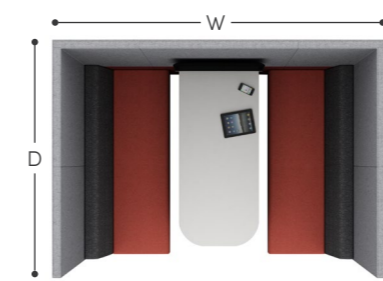

Zen

O4

Upholstered, sound absorbing booth. Remember you can alter this model and design-your-own Zen to fit into your space, to suit your needs.

ZenO4 creates a space for collaboration for 4 people and can include audio visual features for groups to use.

ZO4A