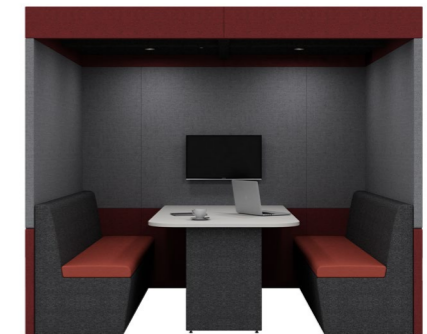

Zen

07

Upholstered, sound absorbing booth. Remember you can alter this model and design-your-own Zen to fit into your space, to suit your needs.

Zen07 creates a large footprint space for collaboration for 6 people and can include audio visual features for groups to use.

ZO7A

h: 1900mm
w: 2500mm
d: 2000mm

Supplied with 4 x Zen seats and
desktop at 725mm high

ZO7B

h: 2100mm
w: 2500mm
d: 2000mm

Supplied with Halo roof, ceiling and
lighting, 4 x Zen seats and desktop
at 725mm high