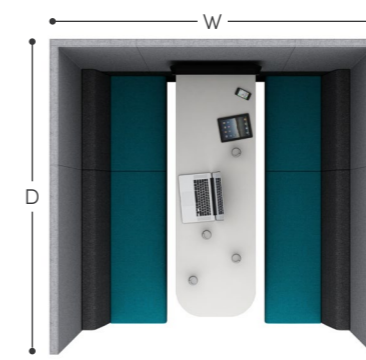

**ZO4A**  

h: 1900mm  
w: 2100mm  
d: 1500mm

Supplied with 2 x Zen seats and desktop at 725mm high

**ZO4B**  

h: 2100mm  
w: 2100mm  
d: 1500mm

Supplied with Halo roof, ceiling and lighting, 2 x Zen seats and desktop at 725mm high

**ZO4C**  

h: 2200mm  
w: 2100mm  
d: 1500mm

Supplied with Arch roof, 2 x Zen seats and desktop at 725mm high

Pendant light available on request

**ZO5A**  

h: 1900mm  
w: 2100mm  
d: 2000mm

Supplied with 4 x Zen seats and desktop at 725mm high

**ZO5B**  

h: 2100mm  
w: 2100mm  
d: 2000mm

Supplied with Halo roof, ceiling and lighting, 4 x Zen seats and desktop at 725mm high