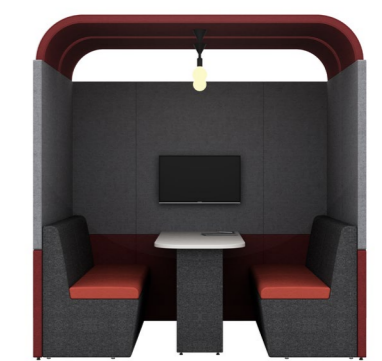

Zen

O4

Upholstered, sound absorbing booth. Remember you can alter this model and design-your-own Zen to fit into your space, to suit your needs.

ZenO4 creates a space for collaboration for 4 people and can include audio visual features for groups to use.

ZO4A