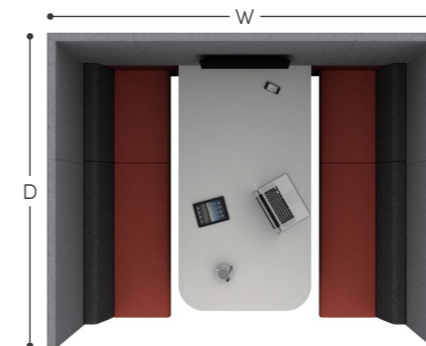

Zen

07

Upholstered, sound absorbing booth. Remember you can alter this model and design-your-own Zen to fit into your space, to suit your needs.

Zen07 creates a large footprint space for collaboration for 6 people and can include audio visual features for groups to use.

ZO7A

h: 1900mm
w: 2500mm
d: 2000mm

Supplied with 4 x Zen seats and
desktop at 725mm high

ZO7B

h: 2100mm
w: 2500mm
d: 2000mm

Supplied with Halo roof, ceiling and
lighting, 4 x Zen seats and desktop
at 725mm high