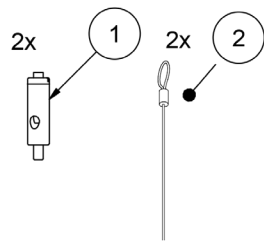

Airflake

Monteringsanvisning Airflake Vajerkit
Montageanweisung Airflake Drahtseil-Set
Assembly instruction Airflake Wire kit

A

A. Insert the wire into the gripper. Always insert the wire through the pin unless otherwise stated.

B. Adjust the gripper up. When you let go of the gripper it will automatically lock itself on the wire.

C. Press the pin and adjust down. When you press the pin the lock opens and the gripper slides freely up and down the wire. Release the pin to lock the gripper again.