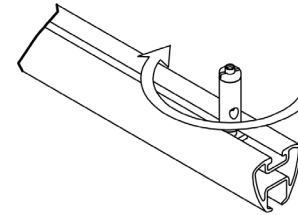

Airflake

Monteringsanvisning Airflake Vajerkit
Montageanweisung Airflake Drahtseil-Set
Assembly instruction Airflake Wire kit

A

A. Insert the wire into the gripper. Always insert the wire through the pin unless otherwise stated.

B. Adjust the gripper up. When you let go of the gripper it will automatically lock itself on the wire.

C. Press the pin and adjust down. When you press the pin the lock opens and the gripper slides freely up and down the wire. Release the pin to lock the gripper again.