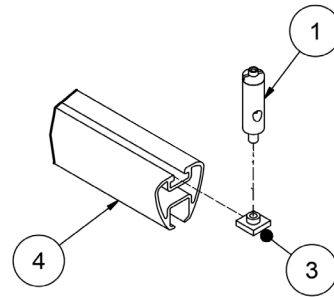

Airflake

Monteringsanvisning Airflake Vajerkit
Montageanweisung Airflake Drahtseil-Set
Assembly instruction Airflake Wire kit

A

A. Insert the wire into the gripper. Always insert the wire through the pin unless otherwise stated.

B. Adjust the gripper up. When you let go of the gripper it will automatically lock itself on the wire.

C. Press the pin and adjust down. When you press the pin the lock opens and the gripper slides freely up and down the wire. Release the pin to lock the gripper again.