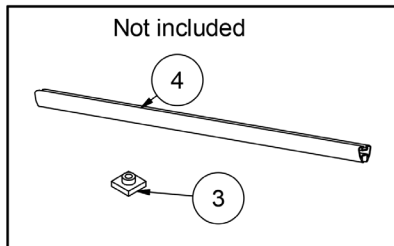

Airflake

Monteringsanvisning Airflake Vajerkit
Montageanweisung Airflake Drahtseil-Set
Assembly instruction Airflake Wire kit

A

A. Insert the wire into the gripper. Always insert the wire through the pin unless otherwise stated.

B. Adjust the gripper up. When you let go of the gripper it will automatically lock itself on the wire.

C. Press the pin and adjust down. When you press the pin the lock opens and the gripper slides freely up and down the wire. Release the pin to lock the gripper again.