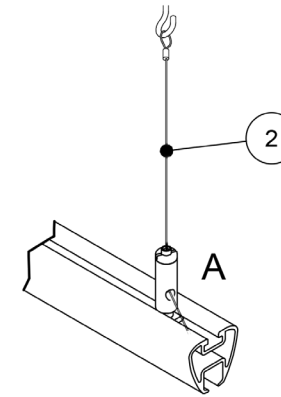

Airflake

Monteringsanvisning Airflake Vajerkit
Montageanweisung Airflake Drahtseil-Set
Assembly instruction Airflake Wire kit

A

A. Insert the wire into the gripper. Always insert the wire through the pin unless otherwise stated.

B. Adjust the gripper up. When you let go of the gripper it will automatically lock itself on the wire.

C. Press the pin and adjust down. When you press the pin the lock opens and the gripper slides freely up and down the wire. Release the pin to lock the gripper again.