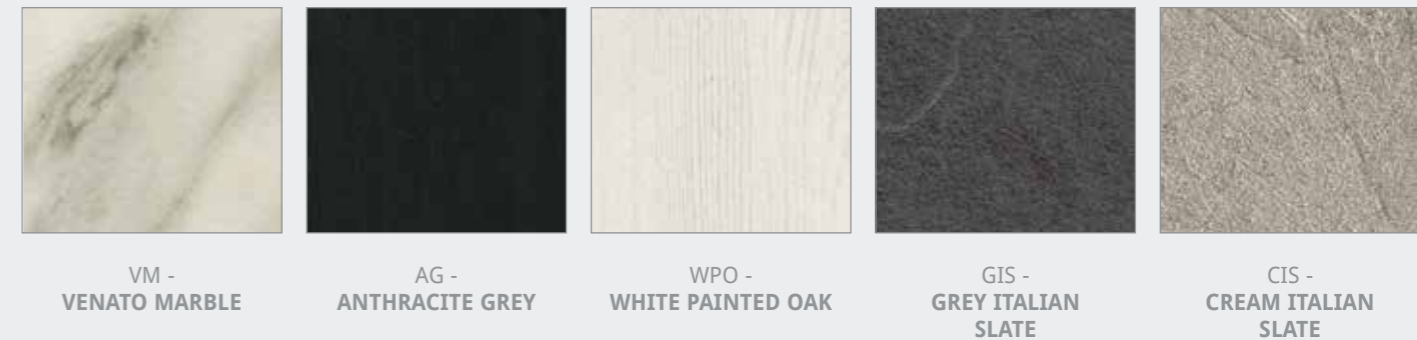

Designer range colours available

23mm laminated trim

WTJT Laminated Joint Trim
Internal 90° - 390mmx24mm

Colour options:
AG Anthracite Grey / LG Light Grey / MG Medium Grey / WH White / CR Cream

Foil options:
OF Golden Oak Foiled / LOF Light Oak Foiled / ROF Rosewood Foiled

WTUT Laminated Universal Trim
External 90° - 425mmx24mm

Colour options:
LG Light Grey / AG Anthracite Grey / MG Medium Grey / 64 White / CR Cream

Foil options:
OF Golden Oak / LOF Light Oak / ROF Rosewood Foiled

WTFEC Laminated End Cap
300mmx24mm

Colour options:
AG Anthracite Grey / LG Light Grey / MG Medium Grey / WH White / CR Cream for Cream Italian Slate

Foil options:
OF Golden Oak / LOF Light Oak / ROF Rosewood Foiled

†Please note: This is a made-to-order colour