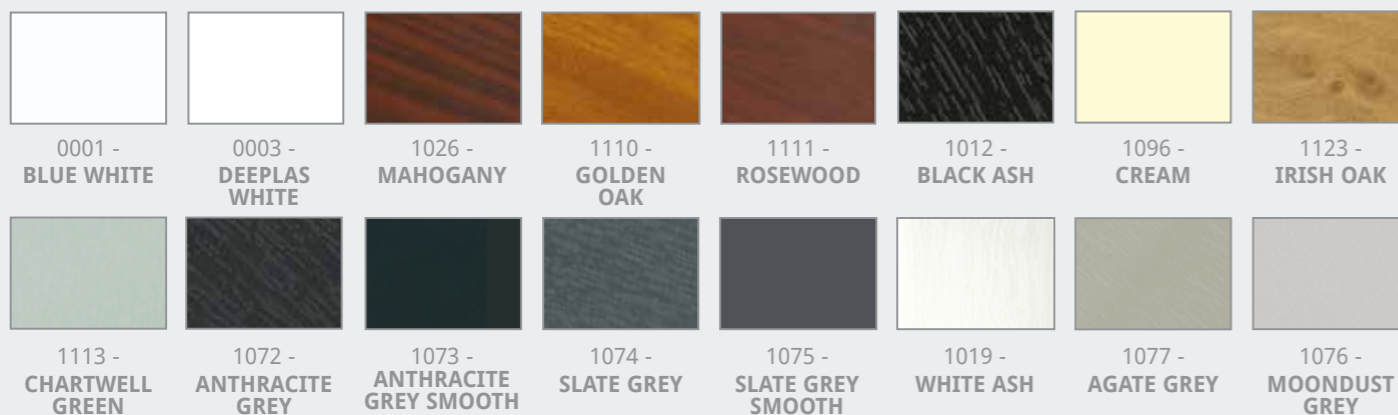

CAPPING BOARDS

Square Edge Capping Board

Square Edge Capping Board 9mm

Stylish capping board designed for direct fixing to existing fascia or plywood (providing it is sound)

Code	Size	Length	Pack qty	Colours available
P1035	150mm x 9mm	5m	2	Blue White, Deeplas White, Golden Oak, Rosewood, Black Ash, Anthracite Grey, Cream†, Chartwell Green†, Mahogany†
P1034	175mm x 9mm	5m	2	Deeplas White, Mahogany, Golden Oak, Rosewood, Black Ash, Cream, Chartwell Green, Anthracite Grey, Irish Oak, White Ash†, Blue White†, Slate Grey Smooth†, Agate Grey†
P1026	200mm x 9mm	5m	2	Blue White, Deeplas White, Golden Oak, Rosewood, Black Ash, Cream, Anthracite Grey, Chartwell Green†
P1032	230mm x 9mm	5m	2	Blue White, Deeplas White, Golden Oak, Rosewood, Black Ash, Cream, Anthracite Grey, Chartwell Green, Mahogany†, Agate Grey†
P1579	250mm x 9mm	5m	2	Blue White, Deeplas White, Golden Oak, Rosewood, Black Ash, Cream, Chartwell Green, Anthracite Grey, Irish Oak, Anthracite Grey Smooth†, Slate Grey Smooth†, Agate Grey†
P1027	275mm x 9mm	5m	2	Deeplas White
P1031	300mm x 9mm	5m	2	Deeplas White, Golden Oak, Rosewood, Black Ash, Anthracite Grey
P1030	400mm x 9mm	5m	1	Deeplas White, Golden Oak, Rosewood, Black Ash, Anthracite Grey, Mahogany, Irish Oak†, Blue White†, Anthracite Grey Smooth†, Slate Grey Smooth†, Agate Grey†, Cream†, Chartwell Green†