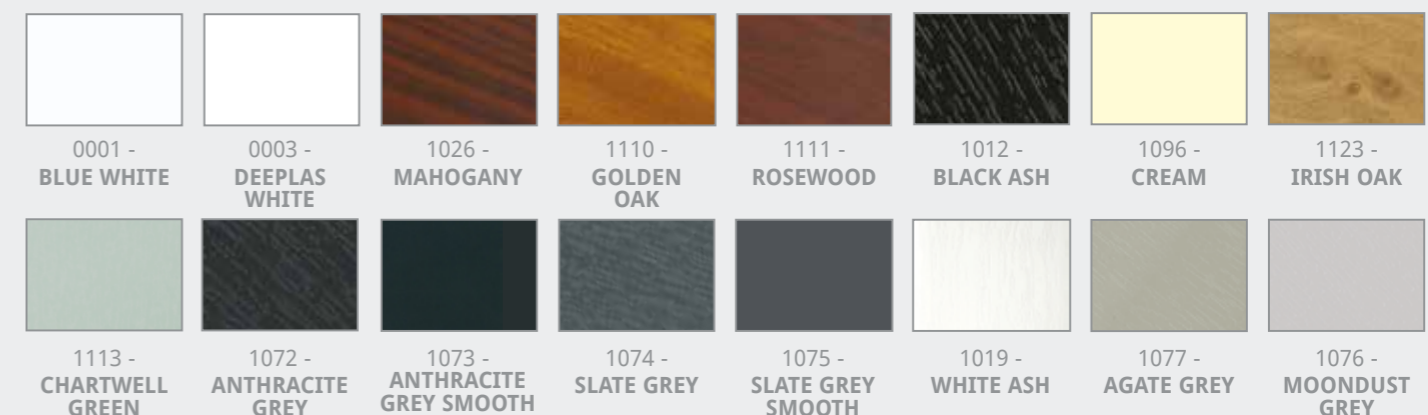

* Please note: This product is double-ended

† Please note: This is a made-to-order colour

Flat Vented Soffit Board

Flat Vented Soffit Board 9mm

Code	Size	Length	Pack qty	Colours available
P1043 571	100mm x 9mm	5m	5	Deeplas White
P1040 571	150mm x 9mm	5m	5	Deeplas White, Black Ash
P1107 571	175mm x 9mm	5m	2	Deeplas White, Black Ash, Anthracite Grey
P1041 571	215mm x 9mm	5m	2	Deeplas White, Black Ash
P1074 571	250mm x 9mm	5m	2	Deeplas White, Black Ash, Anthracite Grey, Golden Oak†, Rosewood†
P1042 571	300mm x 9mm	5m	2	Deeplas White, Anthracite Grey, Rosewood†, Black Ash†
P1075 571	400mm x 9mm	5m	2	Deeplas White, Golden Oak†, Rosewood†, Black Ash†, Anthracite Grey†
P1227 571	450mm x 9mm	5m	1	Deeplas White
P1229 571	600mm x 9mm	5m	1	Deeplas White