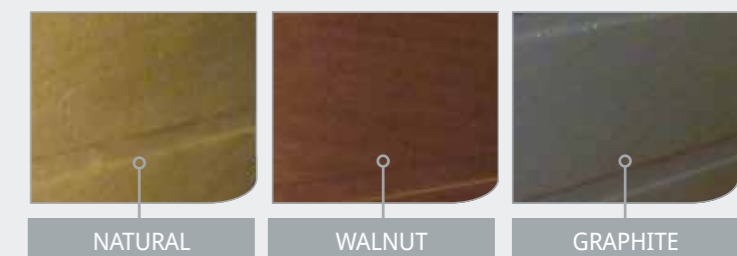

COLOURS AVAILABLE

†Please note: This is a made-to-order colour

FOR MORE INFORMATION CALL 0800 988 7307