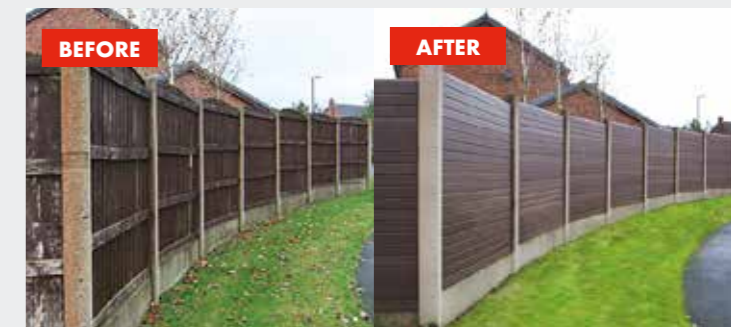

SEE THE TRANSFORMATION