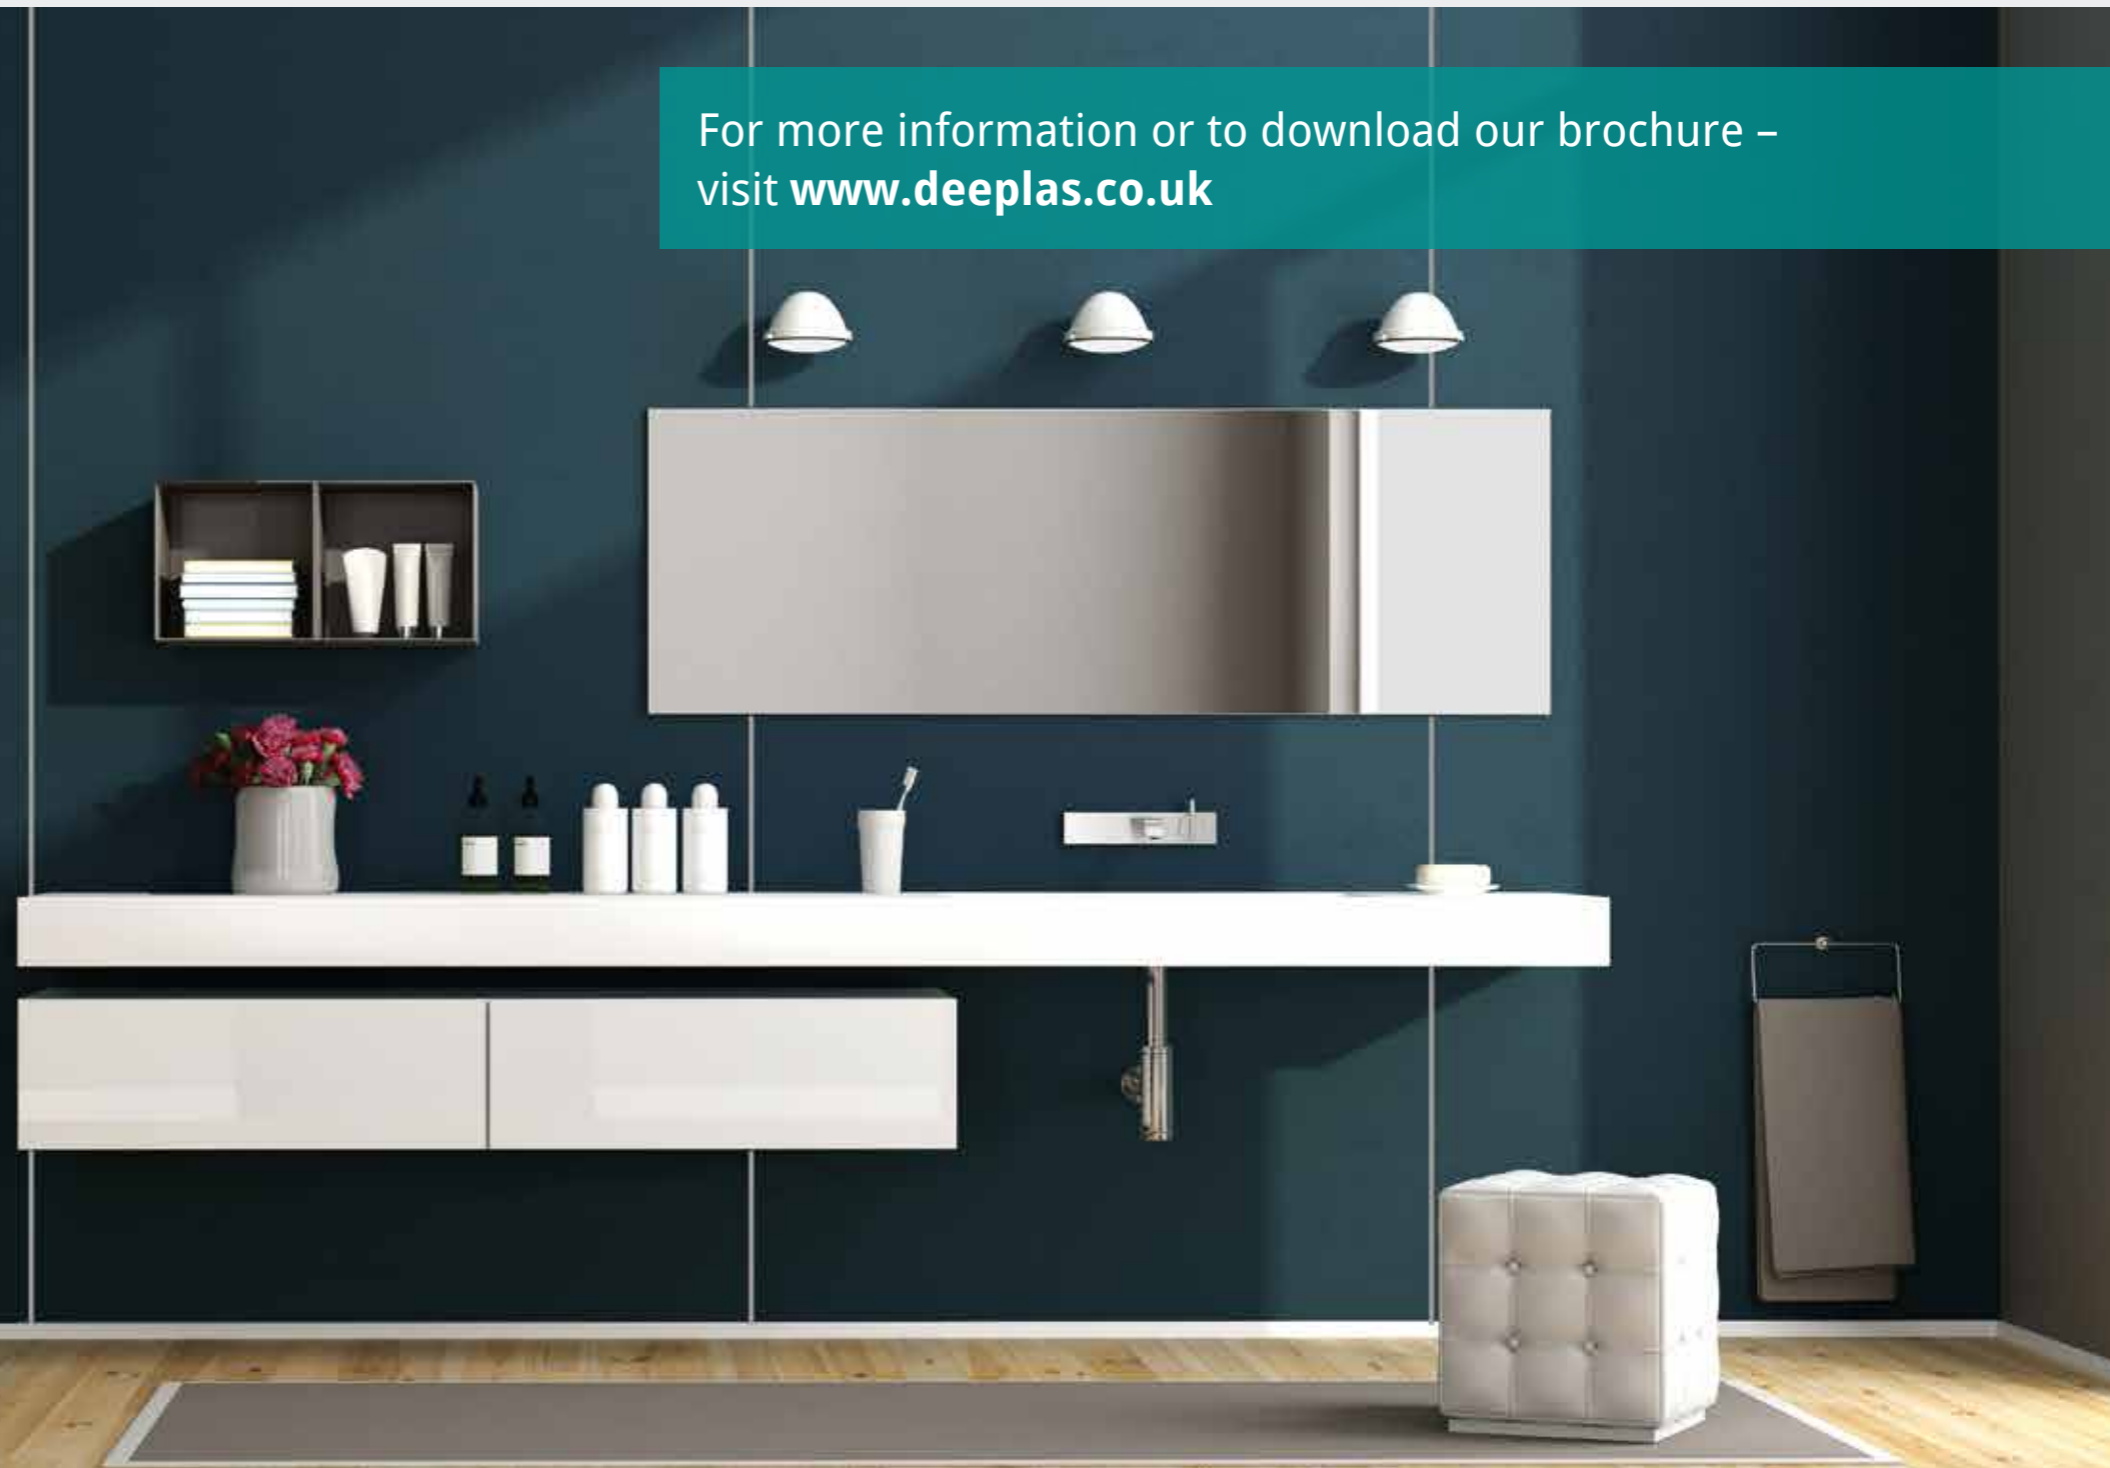

Available Products:

- Shower Panels
- Solid PVC-U Wall panels
- Ceiling and Wall panels

For more information or to download our brochure –
visit www.deeplas.co.uk