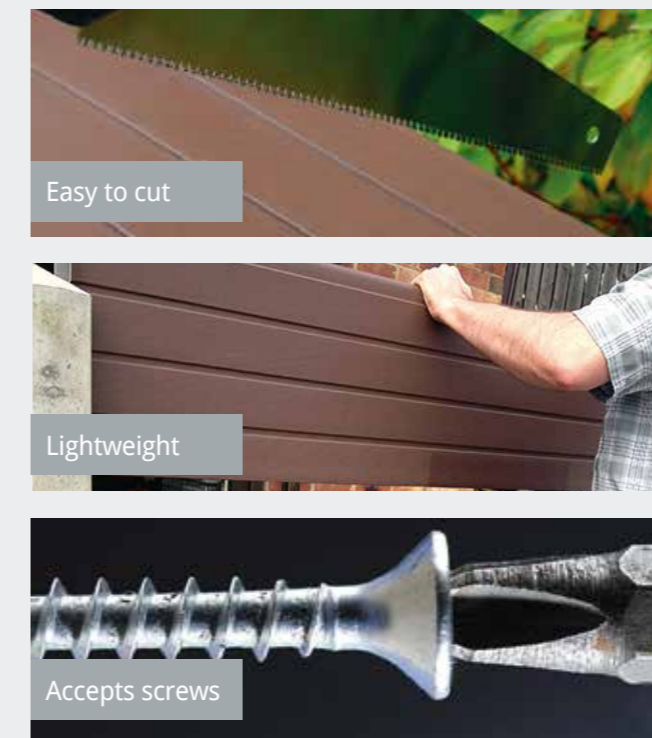

BENEFITS OF COMPOSITE FENCING