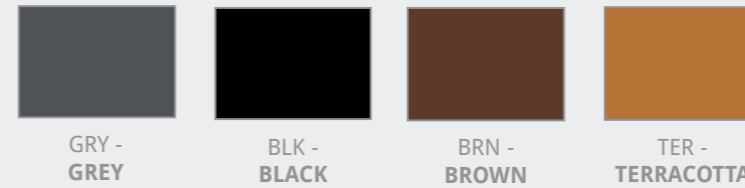

Colour Options