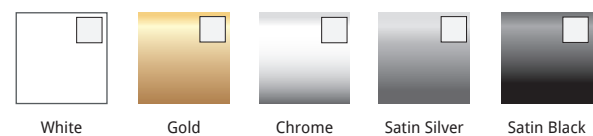

SELECT DOOR COLOUR

(All frames are white internally)

SELECT DOOR FURNITURE COLOUR

STORAGE EXTENSION (Width x Depth)

If chosen - specify door option required

None 1.2mx2.55m 1.2mx3.75m

WHICH SIDE DO YOU REQUIRE THE STORAGE (Viewed from outside front)