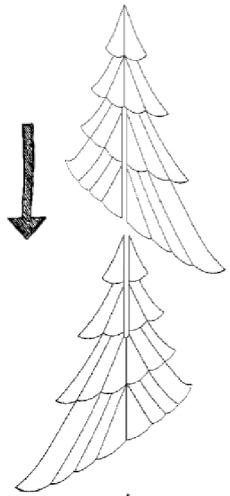

Standing Tree

by Kylie Kanter
 Lucent Glass
 Pattern Contest Winner
 Winter 2024

Oceanside Glass Color Suggestions

- | | |
|----------------|-----------------------------|
| 1. 6000-81CC-F | Pearl Opal Fusible |
| 2. 603-81CC-F | Blue Skies Fusible |
| 3. 337-1S-F | Pale Blue/White Fusible |
| 4. 843-71S-F | Pale Lavender/White Fusible |