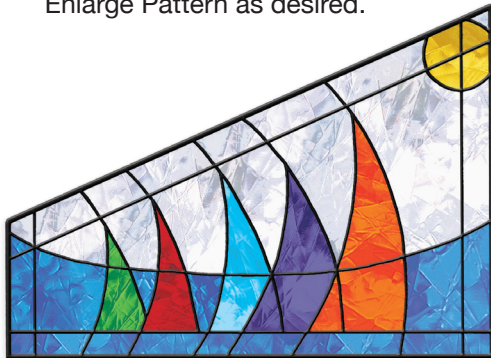

Abstract Sailboats

Gary Stedman
 From the Book
 "Gallery of Winners"

Enlarge Pattern as desired.

Oceanside Glass Color Suggestions

- | | |
|-------------|-----------------------------|
| A. 100A-F | Clear Artique® Fusible |
| B. 132A-F | Light Blue Artique Fusible |
| C. 171A-F | Orange Artique Fusible |
| D. 543-2A-F | Grape Artique Fusible |
| E. 533-1A-F | Sky Blue Artique Fusible |
| F. 152A-F | Ruby Red Artique Fusible |
| G. 121A-F | Light Green Artique Fusible |
| H. 161A-F | Yellow Artique Fusible |